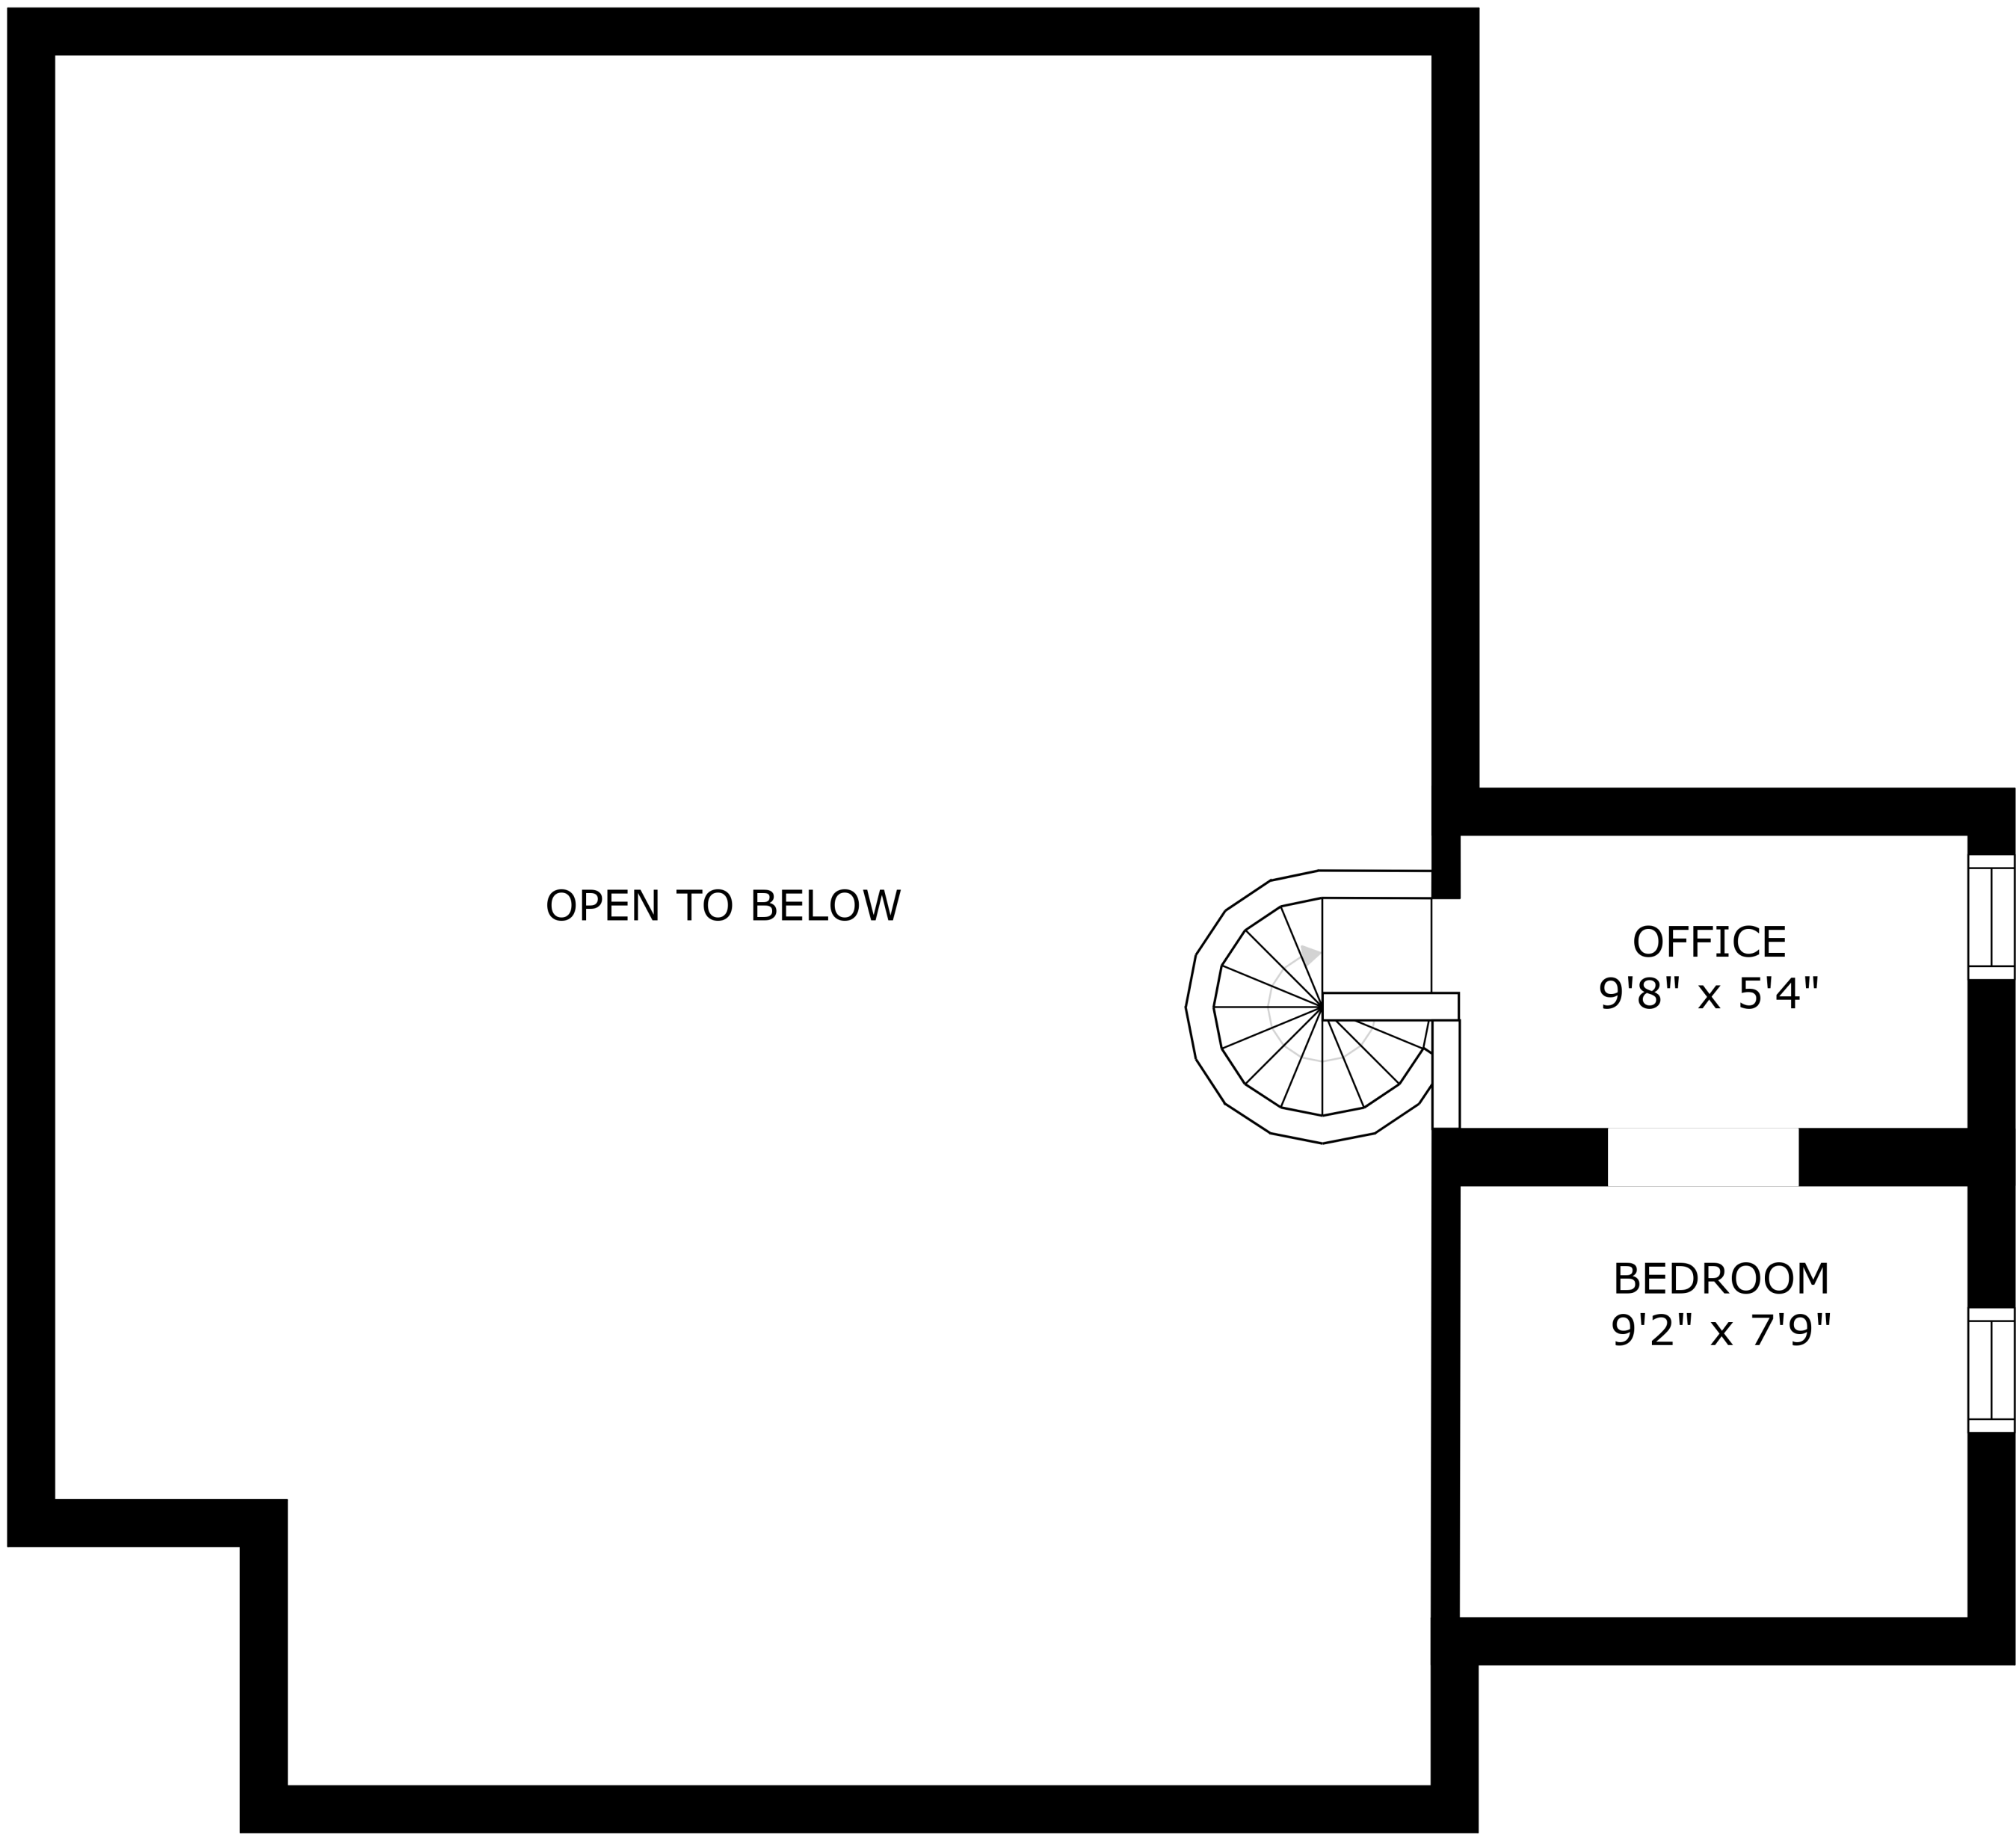

FLOOR 1

FLOOR 2

OPEN TO BELOW

OFFICE
9'8" x 5'4"

BEDROOM
9'2" x 7'9"

SIZES AND DIMENSIONS ARE APPROXIMATE, ACTUAL MAY VARY.