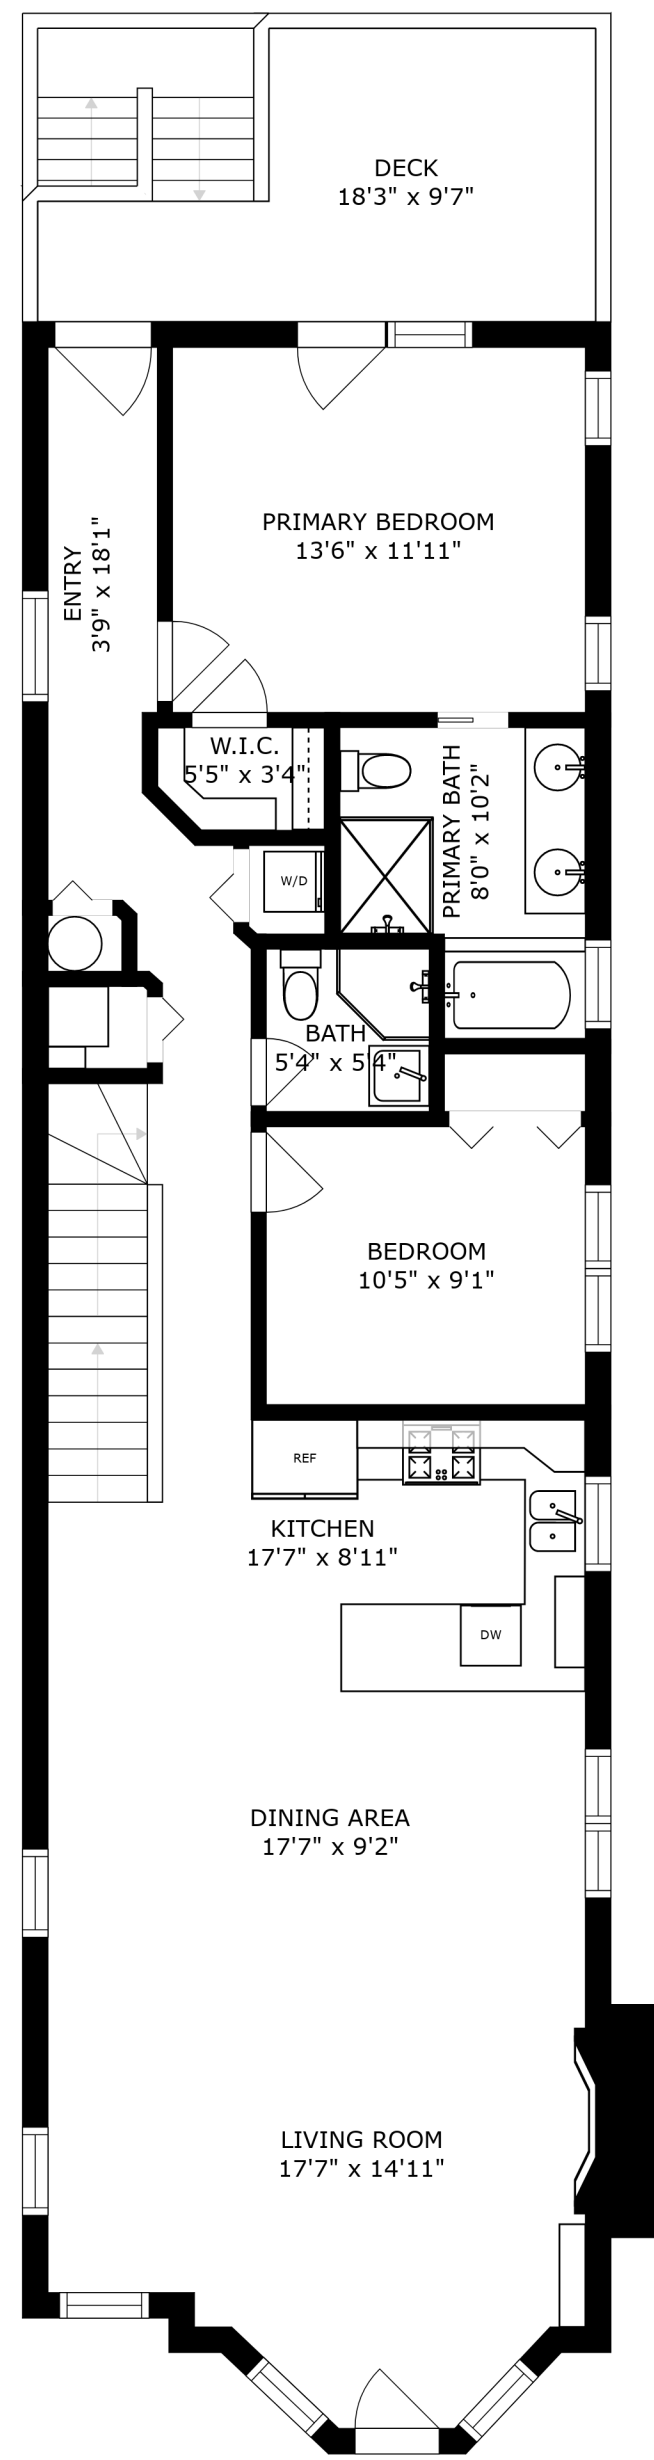

SIZES AND DIMENSIONS ARE APPROXIMATE, ACTUAL MAY VARY.

TERRACE  
17'10" x 68'6"

SIZES AND DIMENSIONS ARE APPROXIMATE, ACTUAL MAY VARY.

SIZES AND DIMENSIONS ARE APPROXIMATE, ACTUAL MAY VARY.

SIZES AND DIMENSIONS ARE APPROXIMATE, ACTUAL MAY VARY.