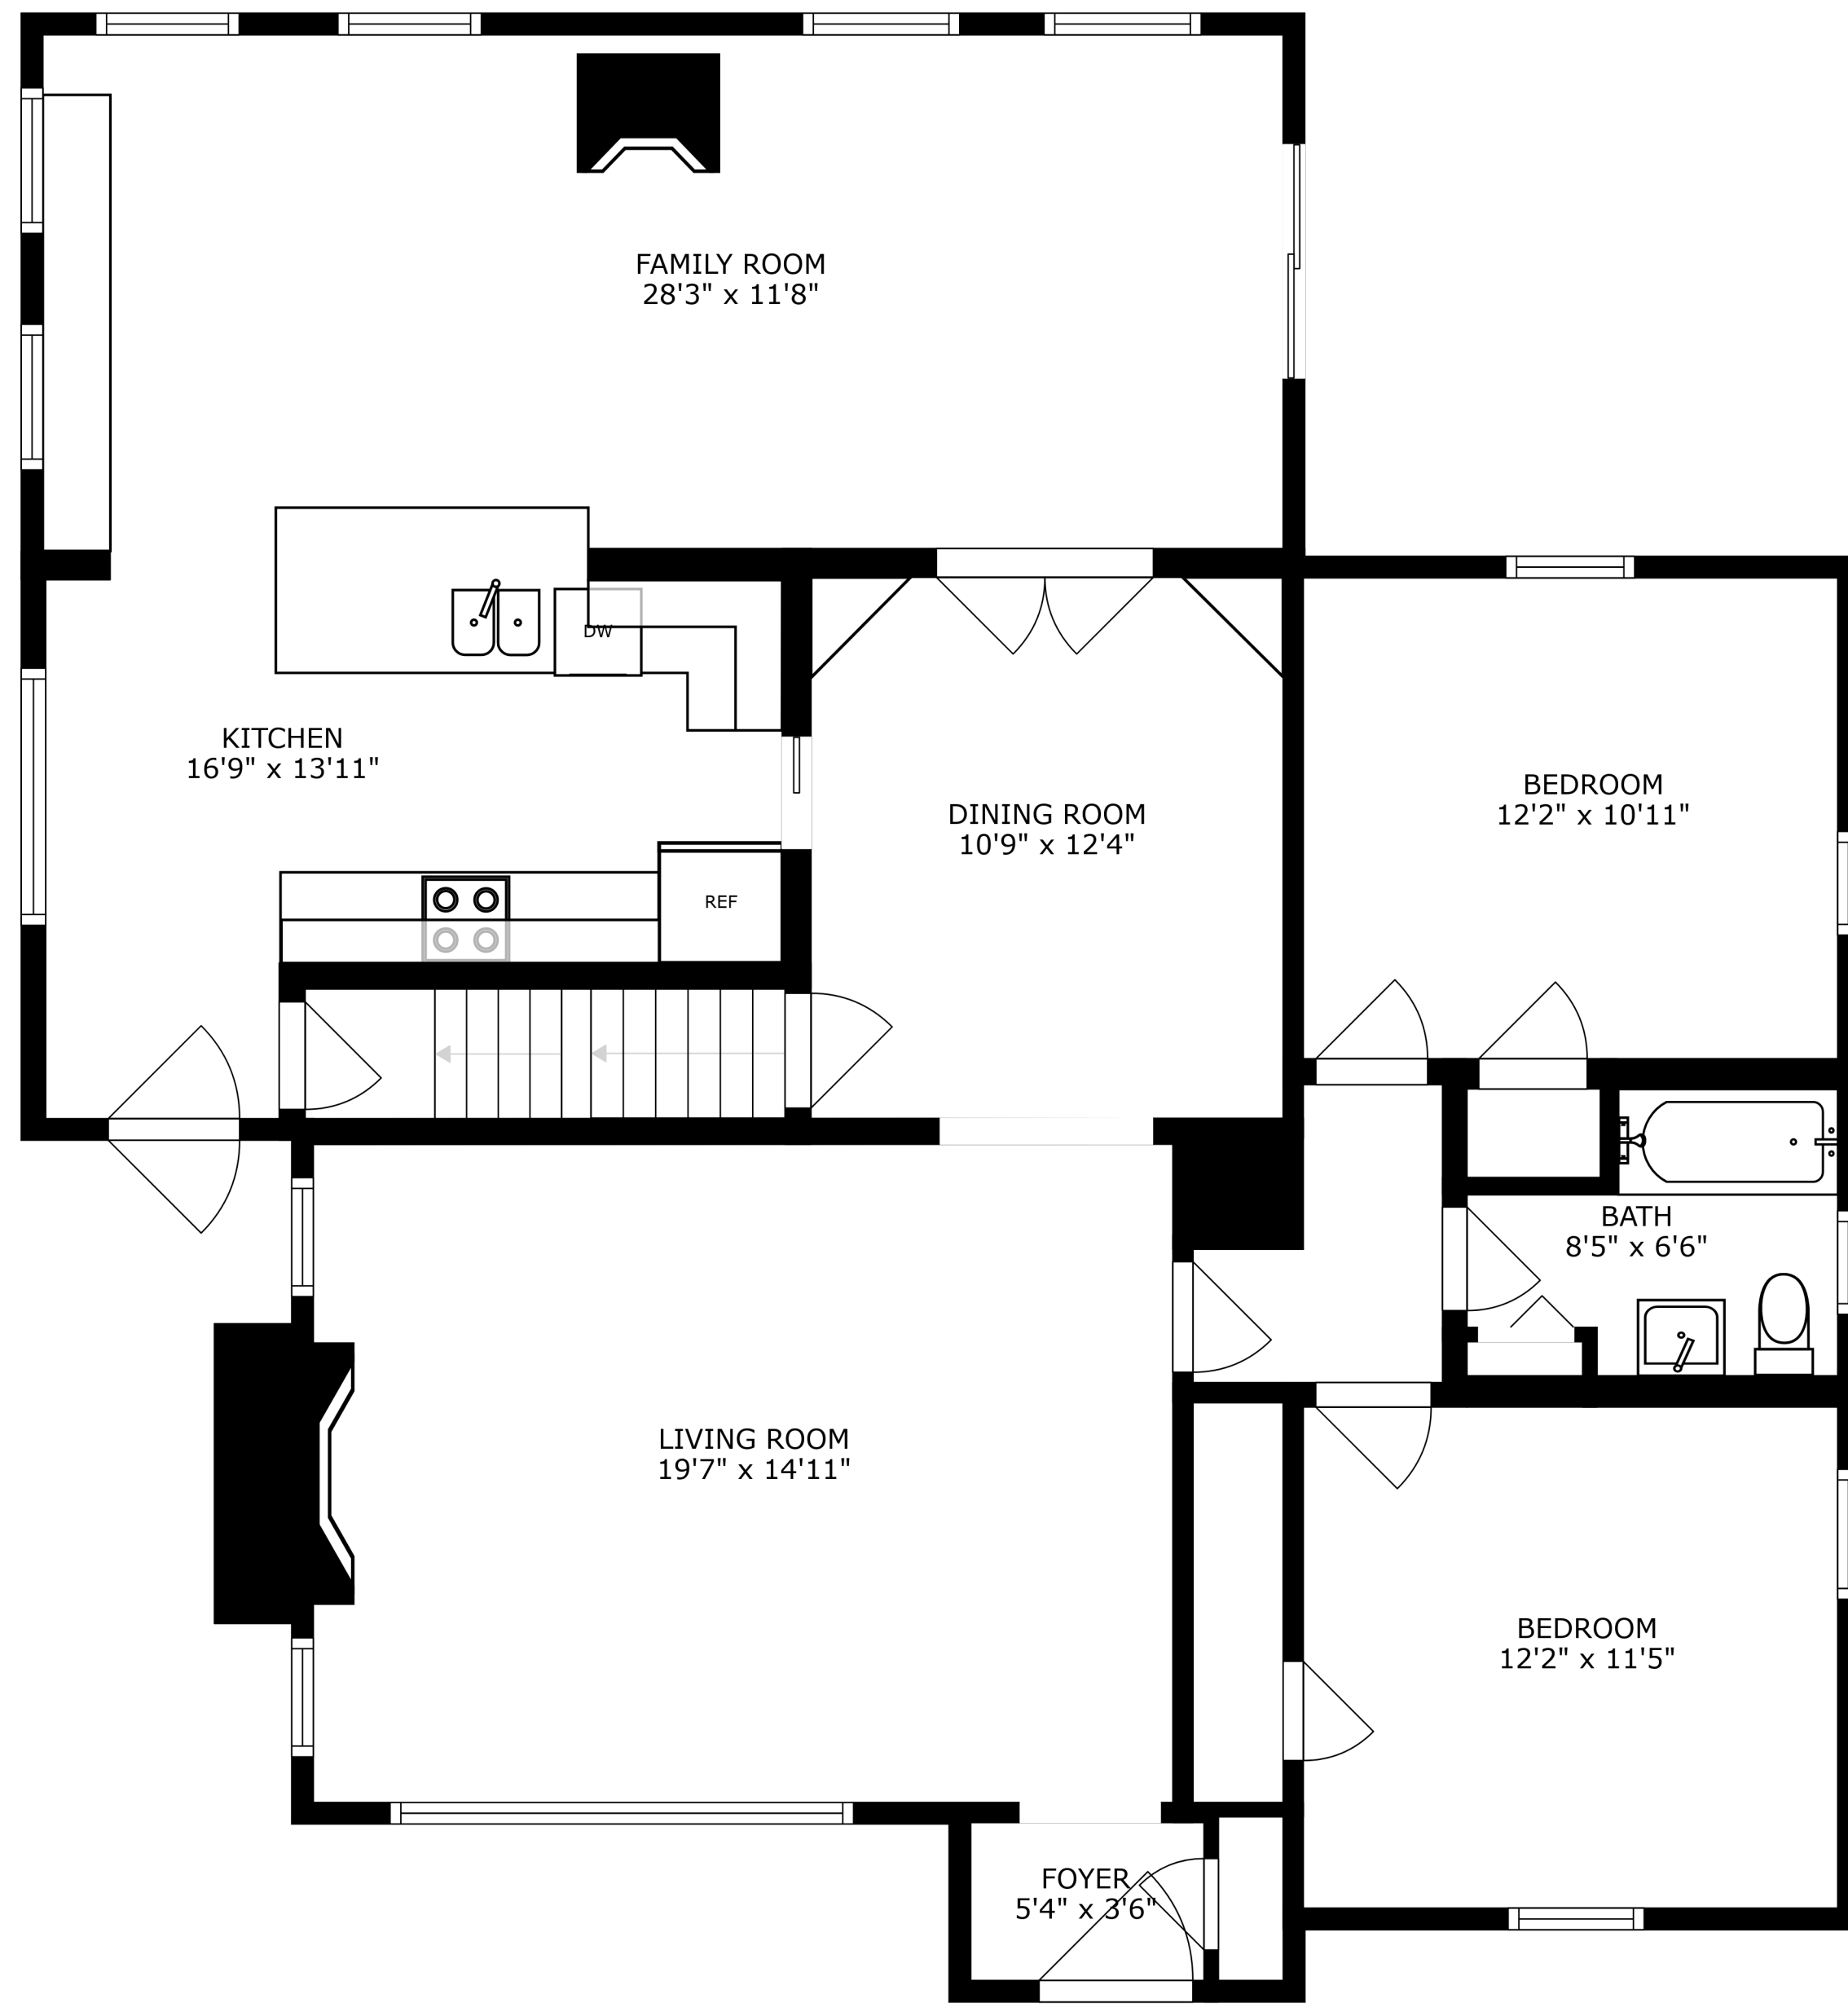

SIZES AND DIMENSIONS ARE APPROXIMATE, ACTUAL MAY VARY.

WALK-IN CLOSET  
21'8" x 11'4"

PRIMARY BEDROOM  
30'5" x 26'11"

ENSUITE BATHROOM  
7'10" x 9'0"

SIZES AND DIMENSIONS ARE APPROXIMATE, ACTUAL MAY VARY.

SIZES AND DIMENSIONS ARE APPROXIMATE, ACTUAL MAY VARY.