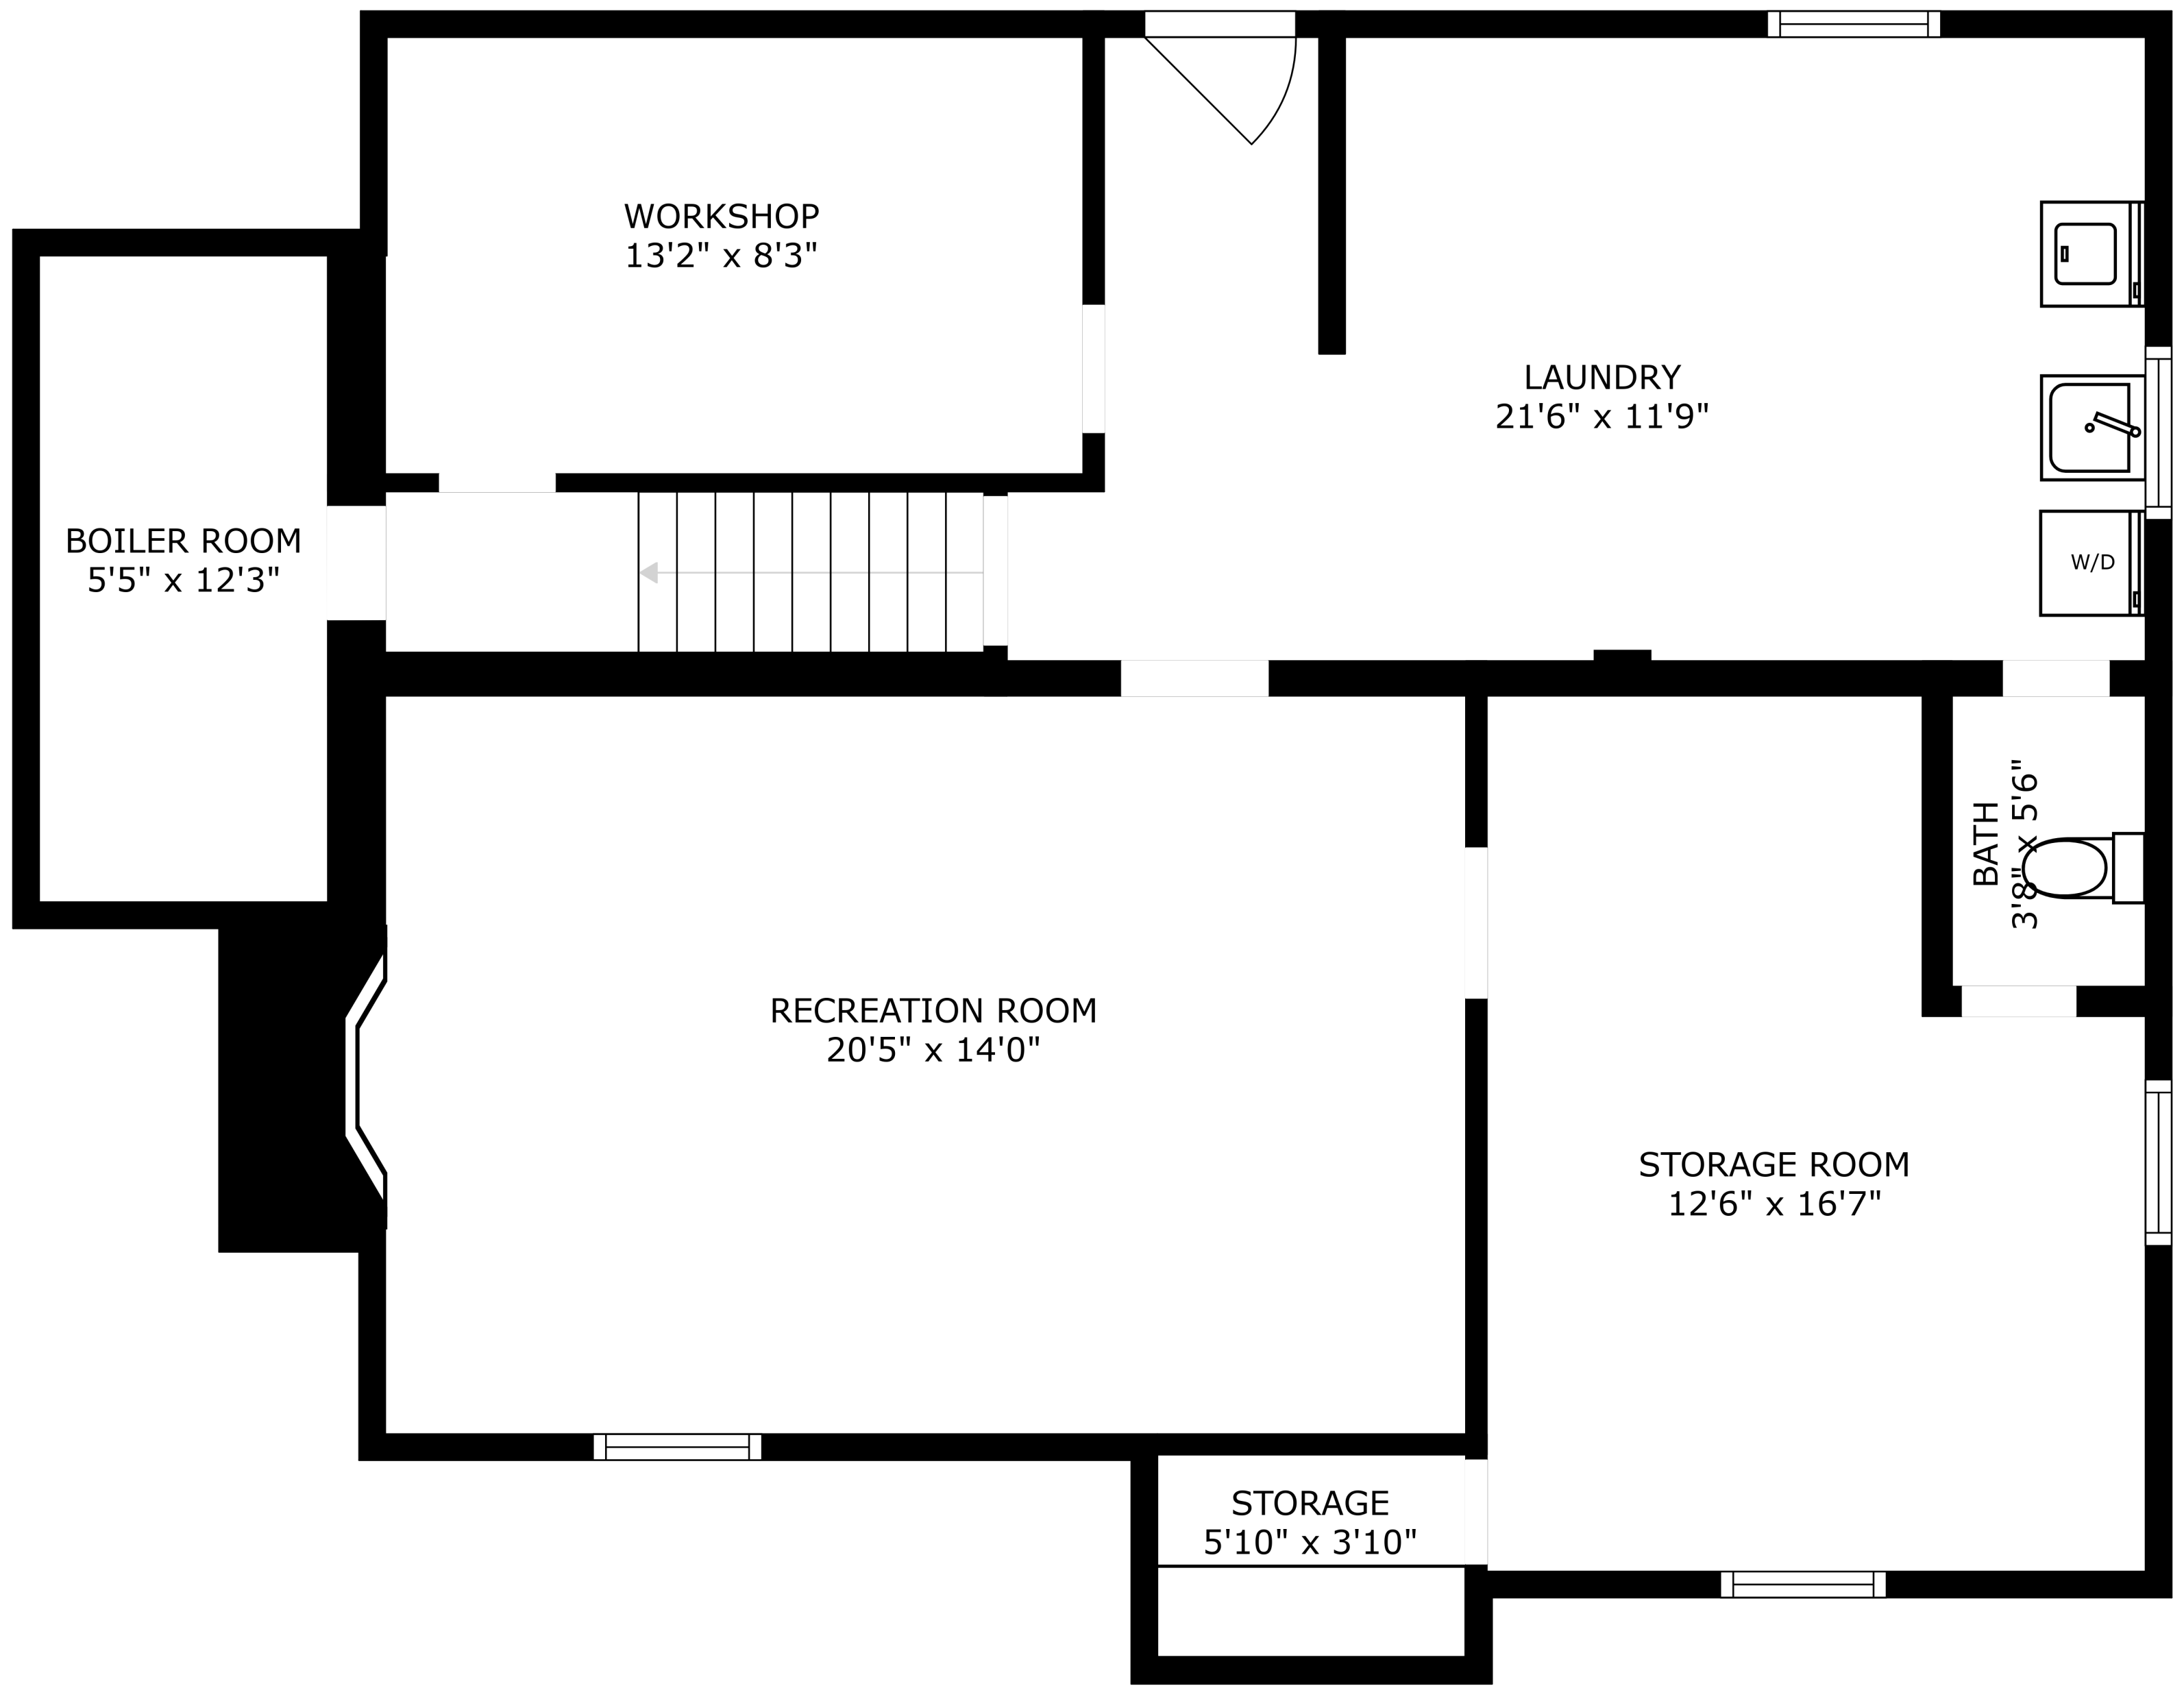

SIZES AND DIMENSIONS ARE APPROXIMATE, ACTUAL MAY VARY.

WALK-IN CLOSET  
21'8" x 11'4"

PRIMARY BEDROOM  
30'5" x 26'11"

ENSUITE BATHROOM  
7'10" x 9'0"

SIZES AND DIMENSIONS ARE APPROXIMATE, ACTUAL MAY VARY.

SIZES AND DIMENSIONS ARE APPROXIMATE, ACTUAL MAY VARY.