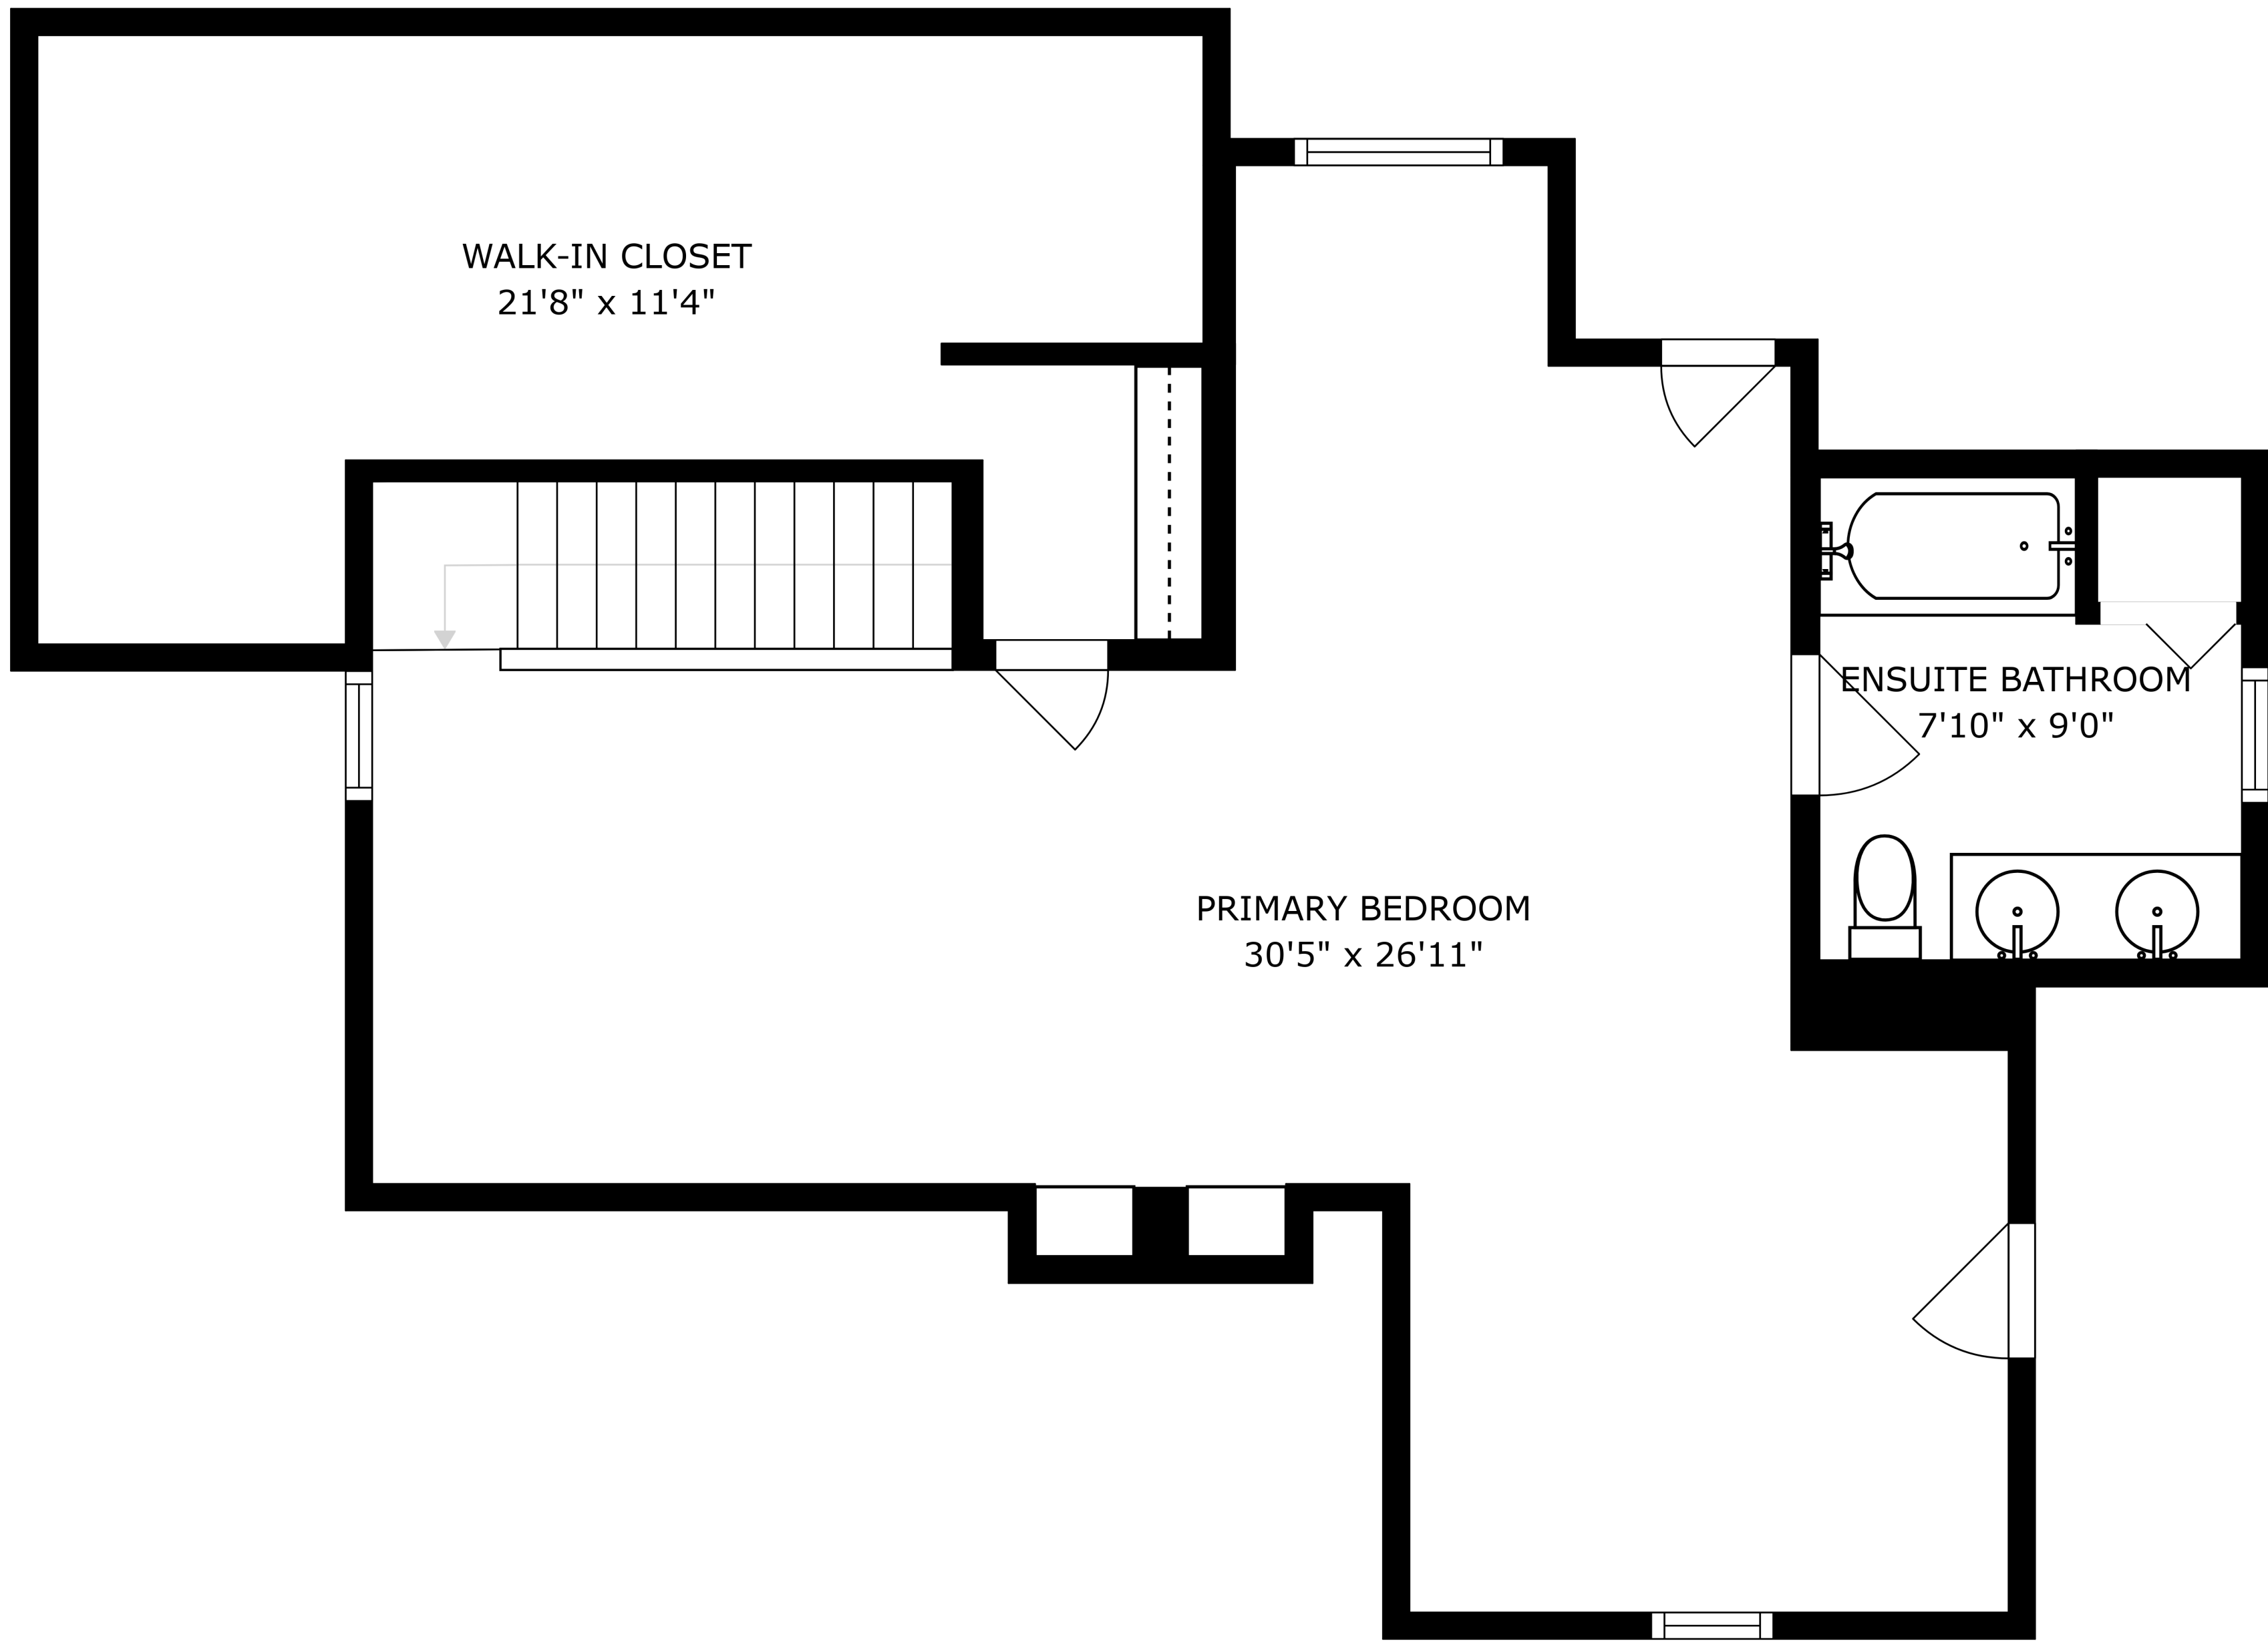

SIZES AND DIMENSIONS ARE APPROXIMATE, ACTUAL MAY VARY.

WALK-IN CLOSET  
21'8" x 11'4"

PRIMARY BEDROOM  
30'5" x 26'11"

ENSUITE BATHROOM  
7'10" x 9'0"

SIZES AND DIMENSIONS ARE APPROXIMATE, ACTUAL MAY VARY.

SIZES AND DIMENSIONS ARE APPROXIMATE, ACTUAL MAY VARY.