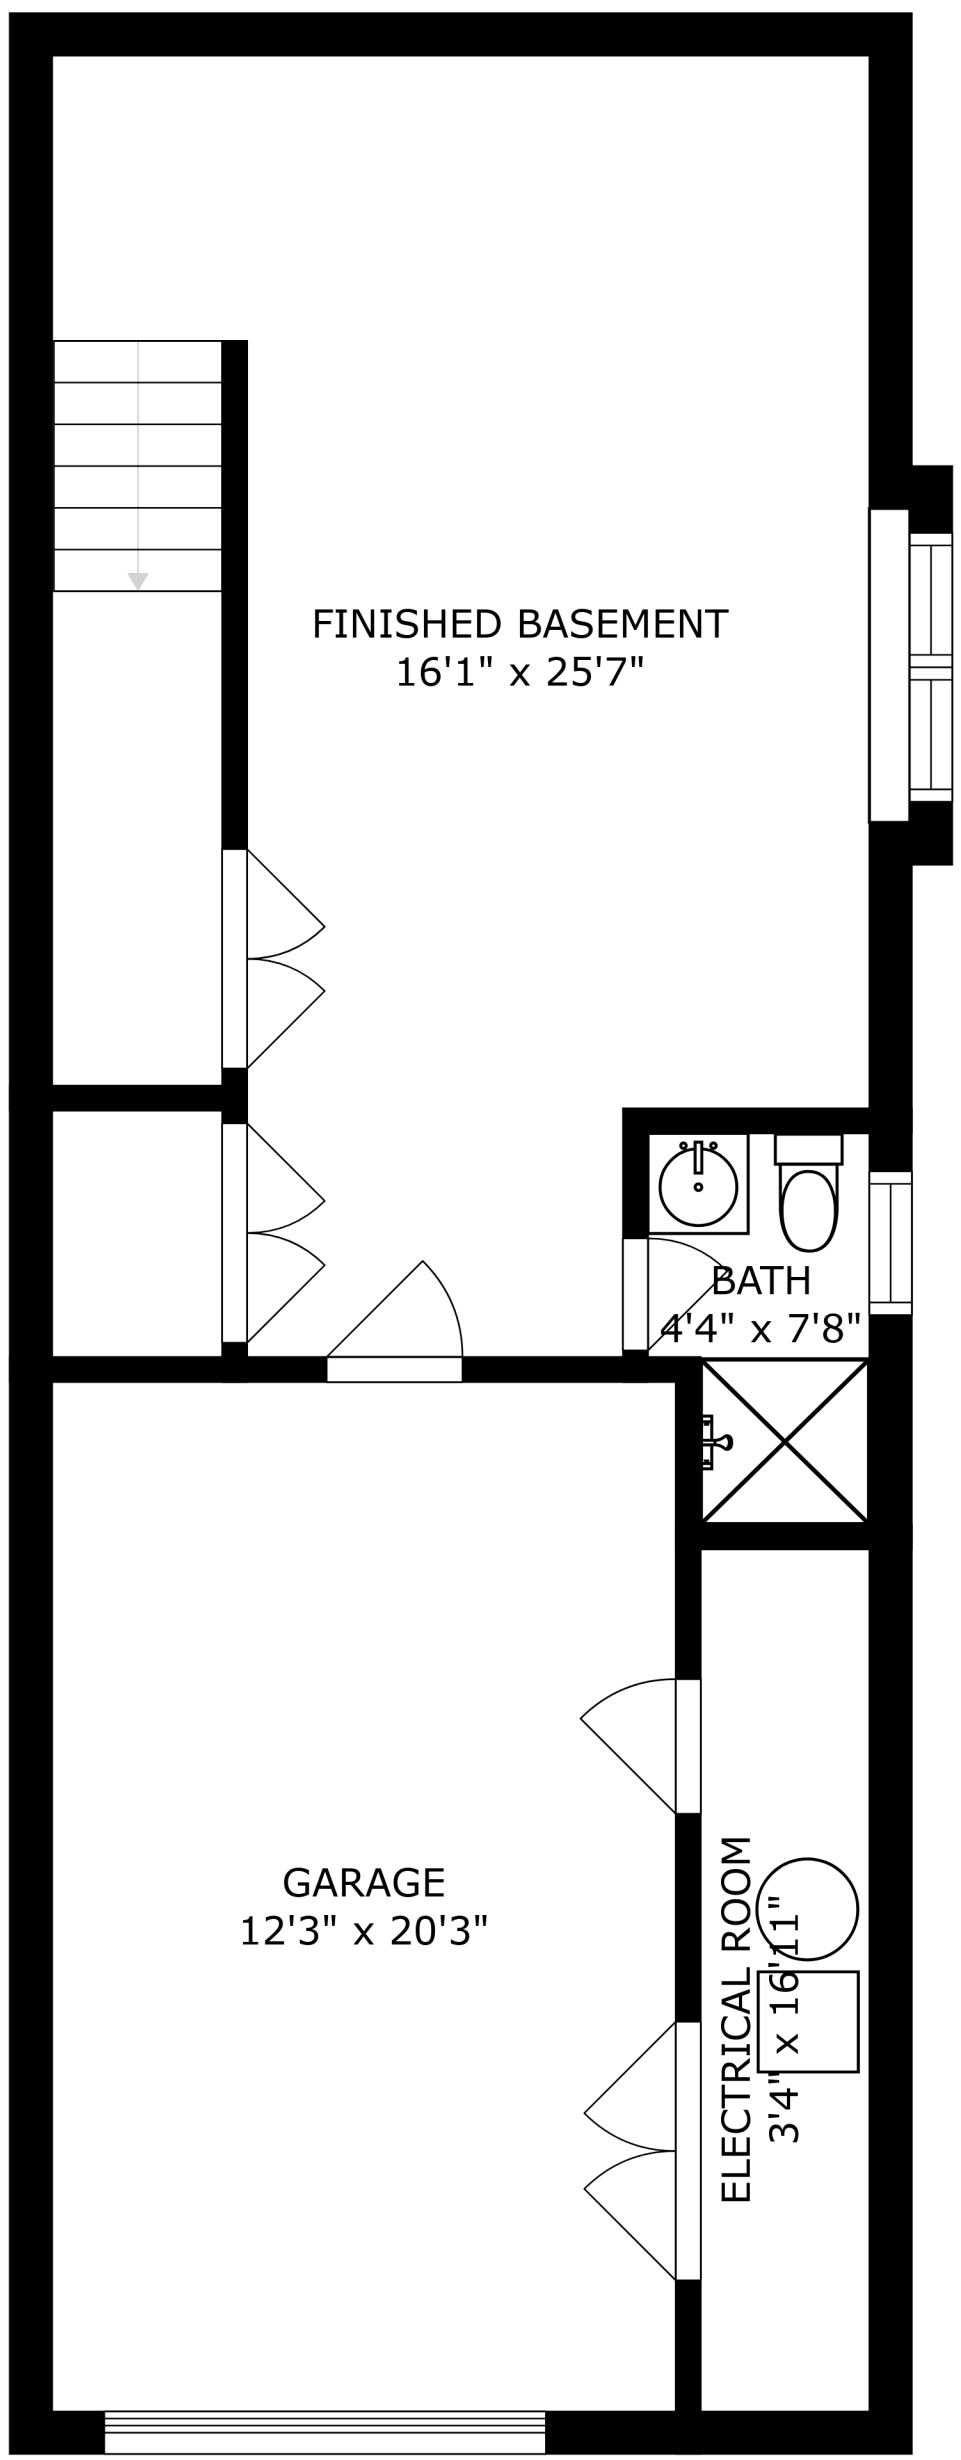

FLOOR 1

FLOOR 2

FLOOR 3

SIZES AND DIMENSIONS ARE APPROXIMATE, ACTUAL MAY VARY.

DINING AREA
16'5" x 12'4"

REF

DW

KITCHEN
16'6" x 15'11"

POWDER ROOM
4'4" x 5'3"

LIVING ROOM
16'6" x 18'6"

SIZES AND DIMENSIONS ARE APPROXIMATE, ACTUAL MAY VARY.