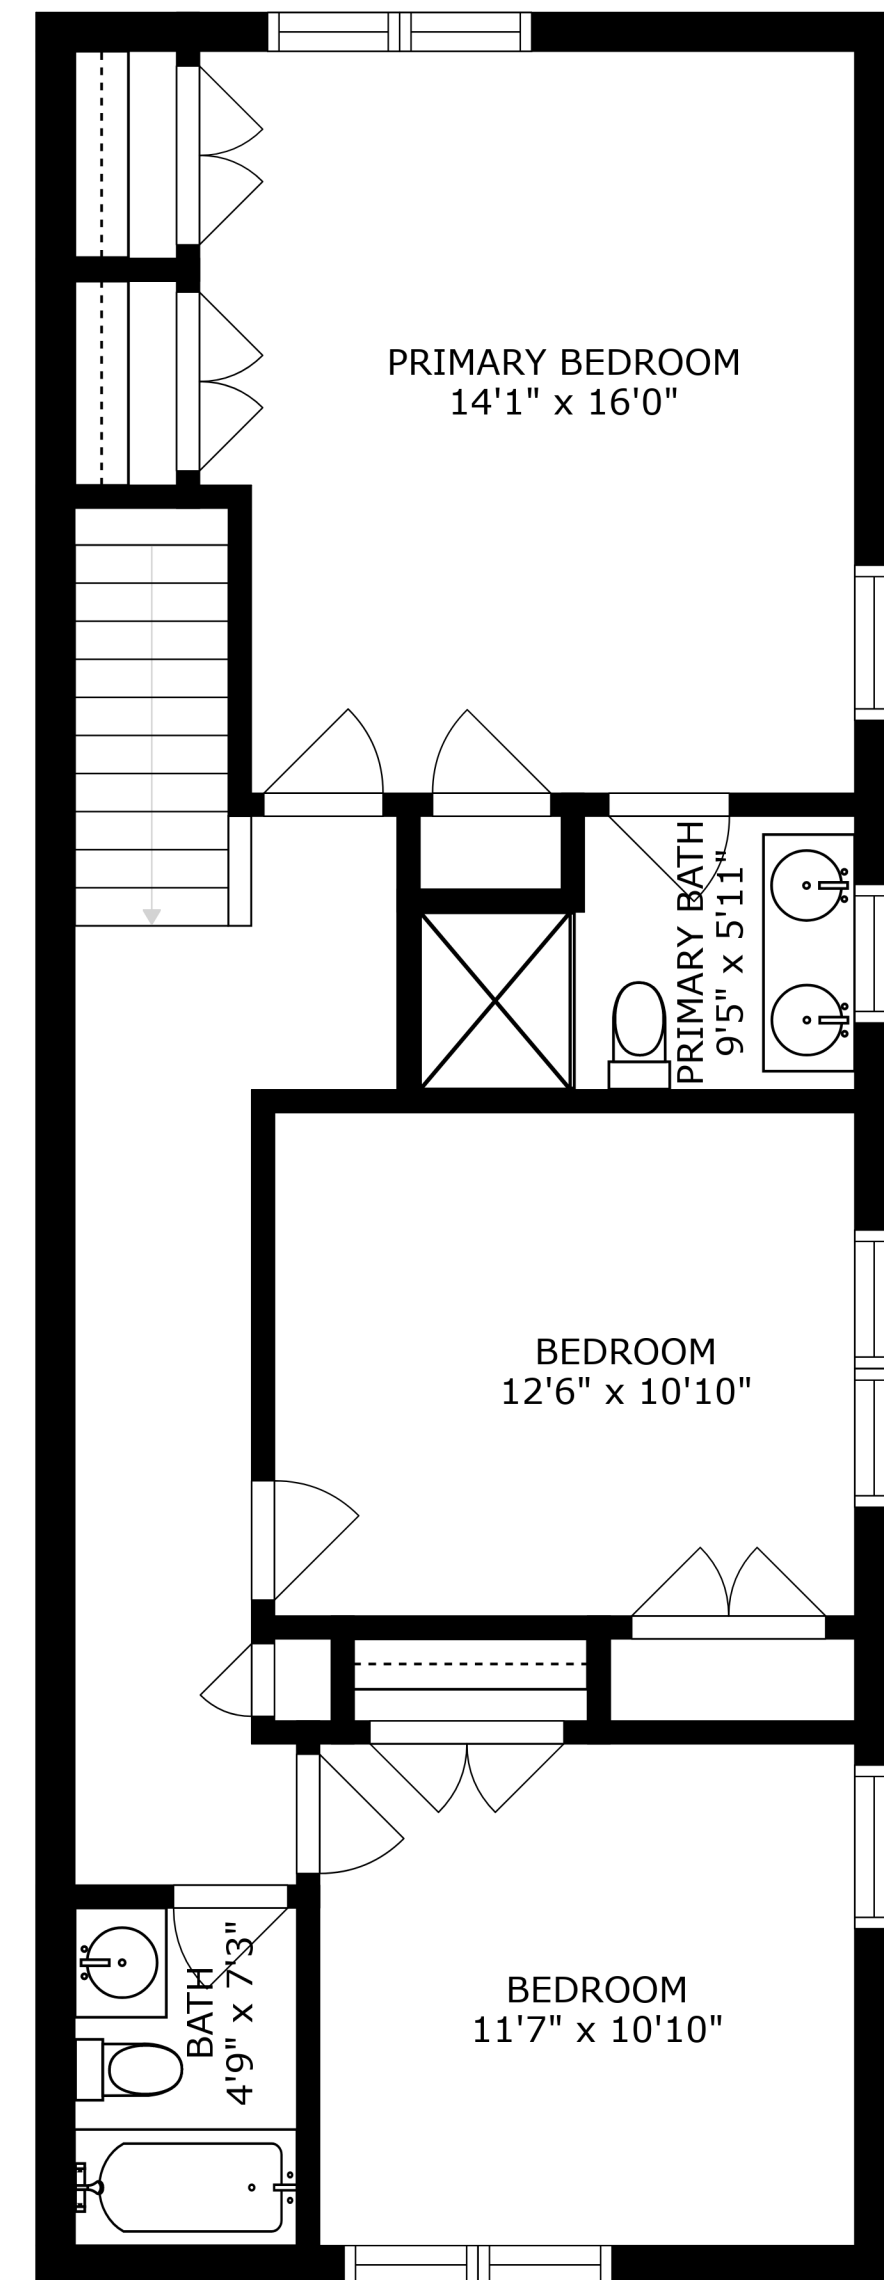

FLOOR 1

FLOOR 2

FLOOR 3

SIZES AND DIMENSIONS ARE APPROXIMATE, ACTUAL MAY VARY.

DINING AREA
16'5" x 12'4"

REF

DW

KITCHEN
16'6" x 15'11"

POWDER ROOM
4'4" x 5'3"

LIVING ROOM
16'6" x 18'6"

SIZES AND DIMENSIONS ARE APPROXIMATE, ACTUAL MAY VARY.