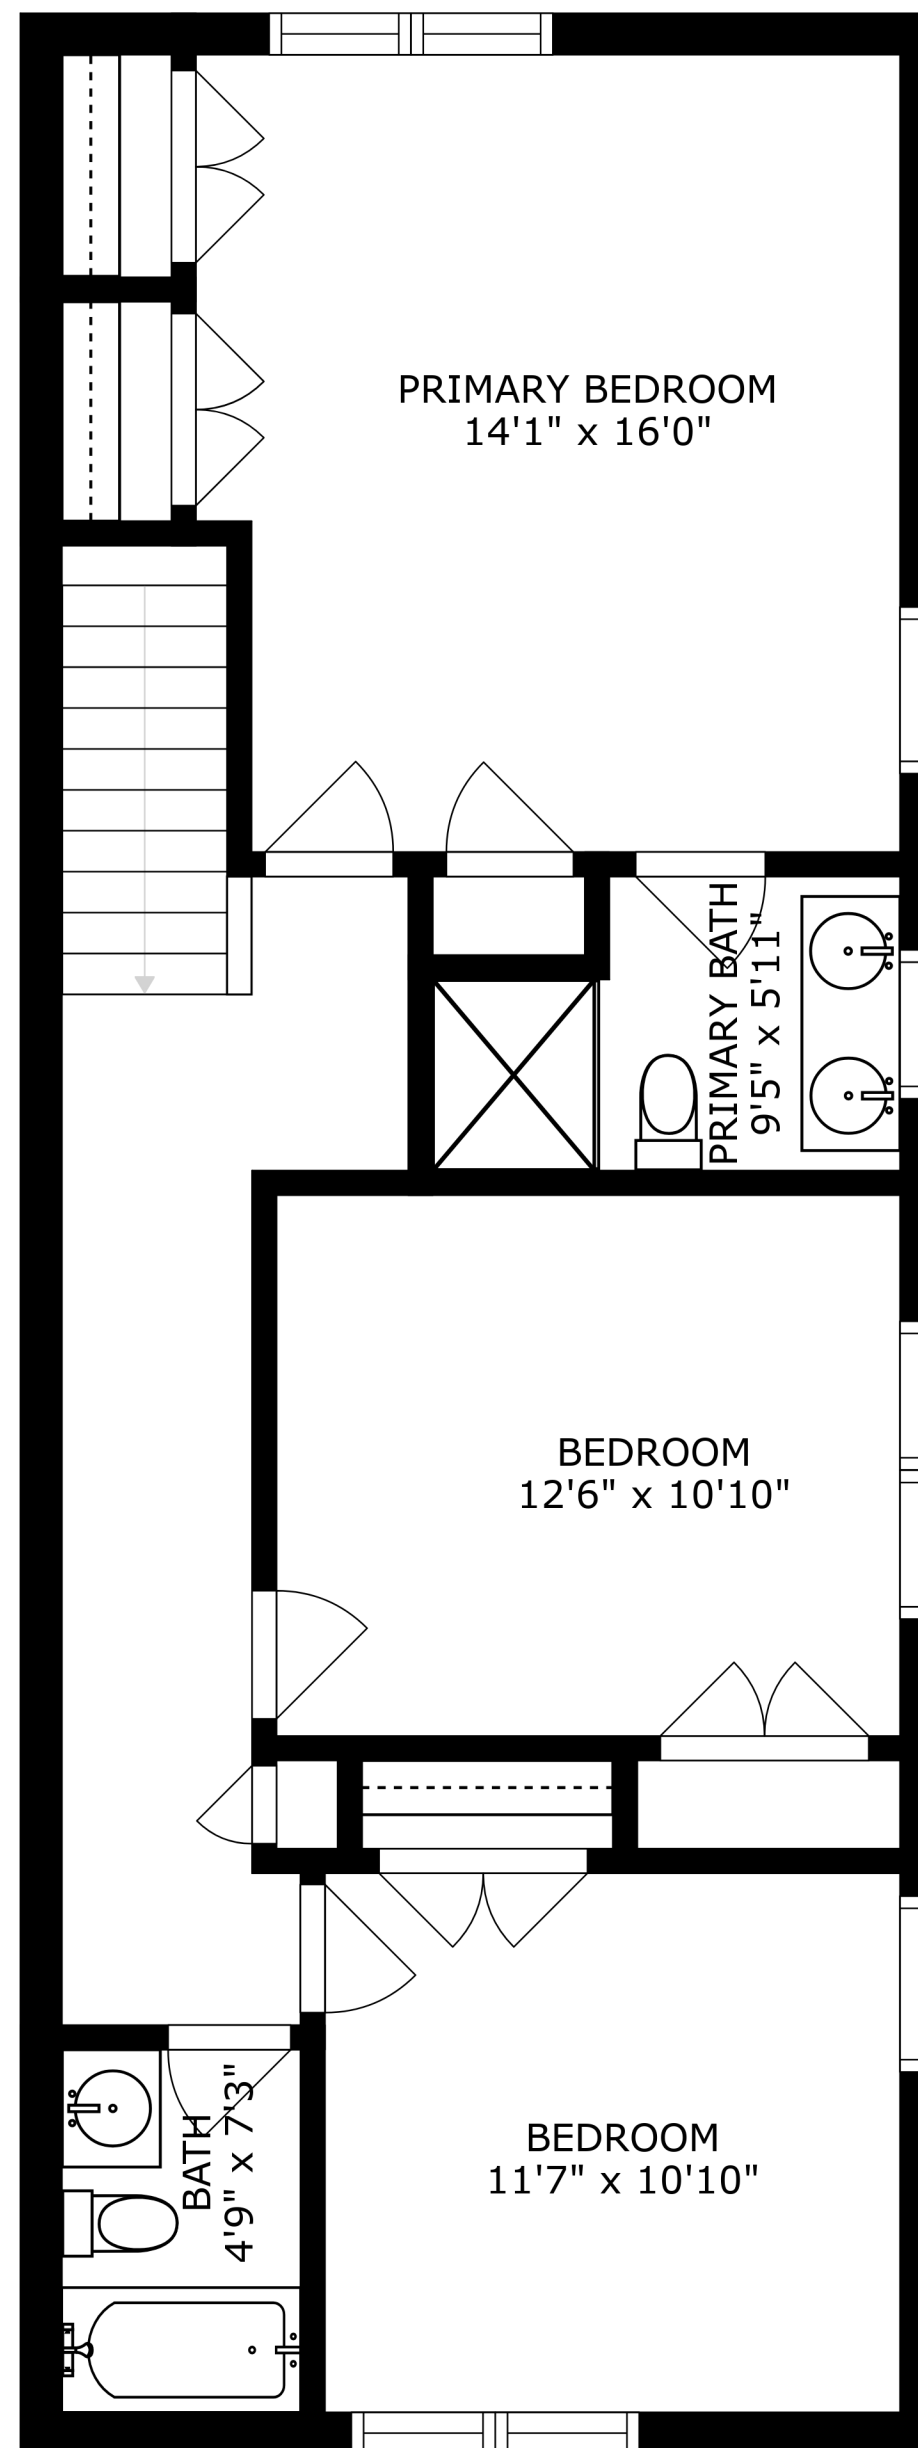

FLOOR 1

FLOOR 2

FLOOR 3

SIZES AND DIMENSIONS ARE APPROXIMATE, ACTUAL MAY VARY.

DINING AREA
16'5" x 12'4"

REF

DW

KITCHEN
16'6" x 15'11"

POWDER ROOM
4'4" x 5'3"

LIVING ROOM
16'6" x 18'6"

SIZES AND DIMENSIONS ARE APPROXIMATE, ACTUAL MAY VARY.