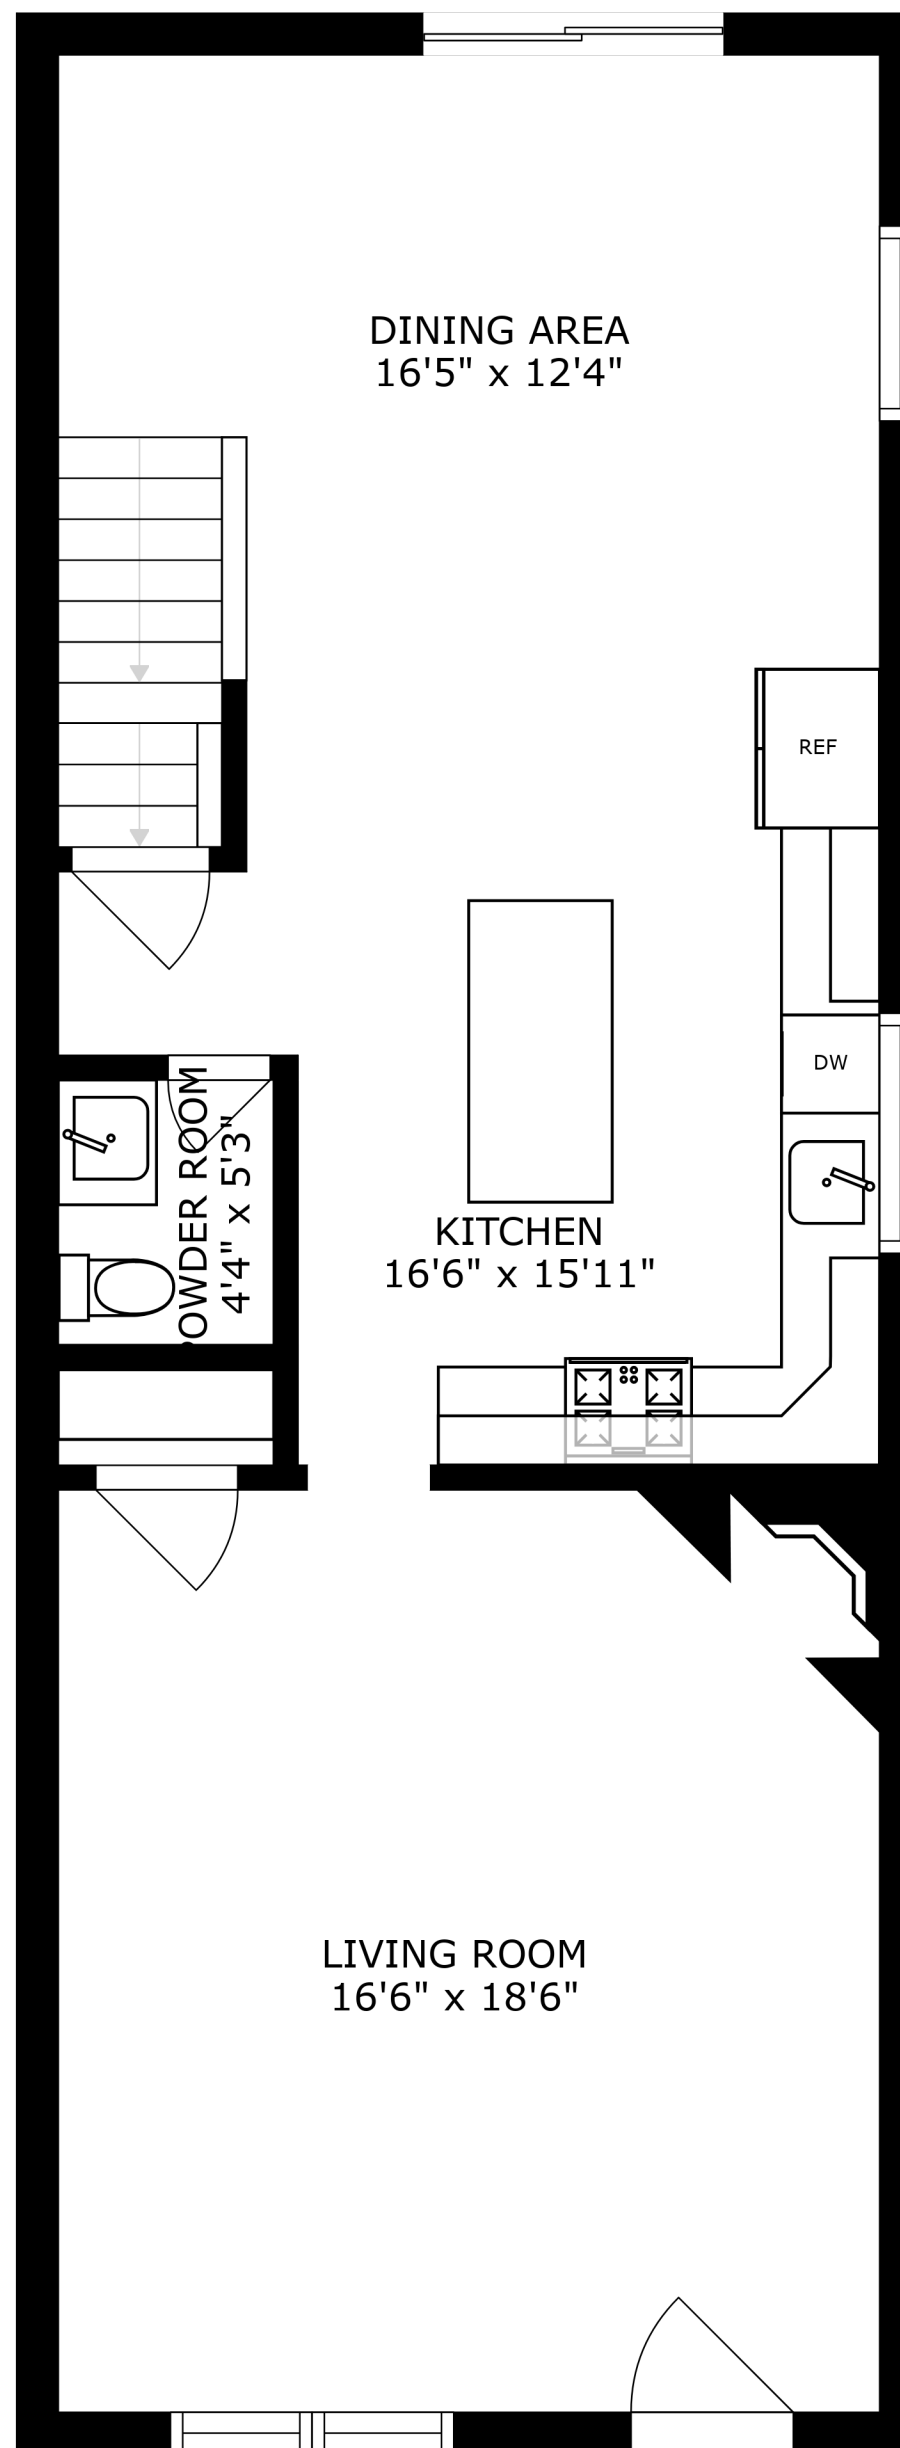

FLOOR 1

FLOOR 2

FLOOR 3

SIZES AND DIMENSIONS ARE APPROXIMATE, ACTUAL MAY VARY.

DINING AREA
16'5" x 12'4"

REF

DW

KITCHEN
16'6" x 15'11"

POWDER ROOM
4'4" x 5'3"

LIVING ROOM
16'6" x 18'6"

SIZES AND DIMENSIONS ARE APPROXIMATE, ACTUAL MAY VARY.