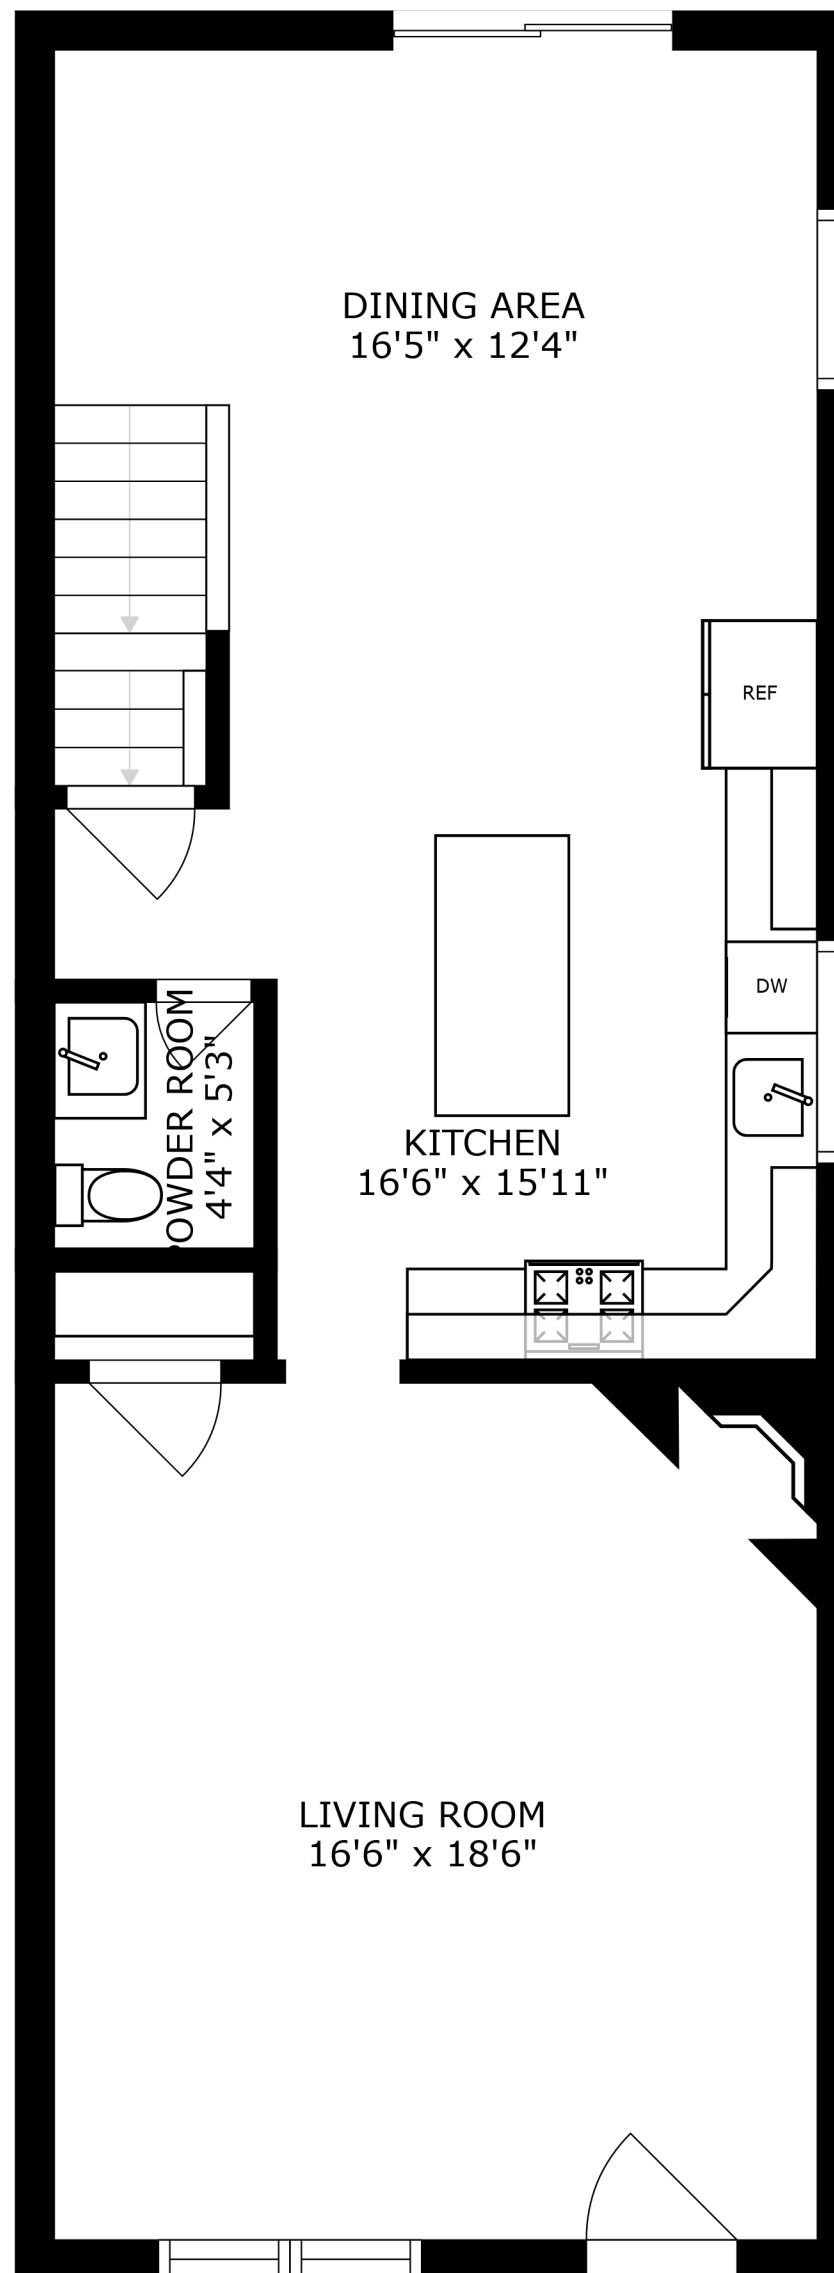

FLOOR 1

FLOOR 2

FLOOR 3

SIZES AND DIMENSIONS ARE APPROXIMATE, ACTUAL MAY VARY.

DINING AREA
16'5" x 12'4"

REF

DW

KITCHEN
16'6" x 15'11"

POWDER ROOM
4'4" x 5'3"

LIVING ROOM
16'6" x 18'6"

SIZES AND DIMENSIONS ARE APPROXIMATE, ACTUAL MAY VARY.