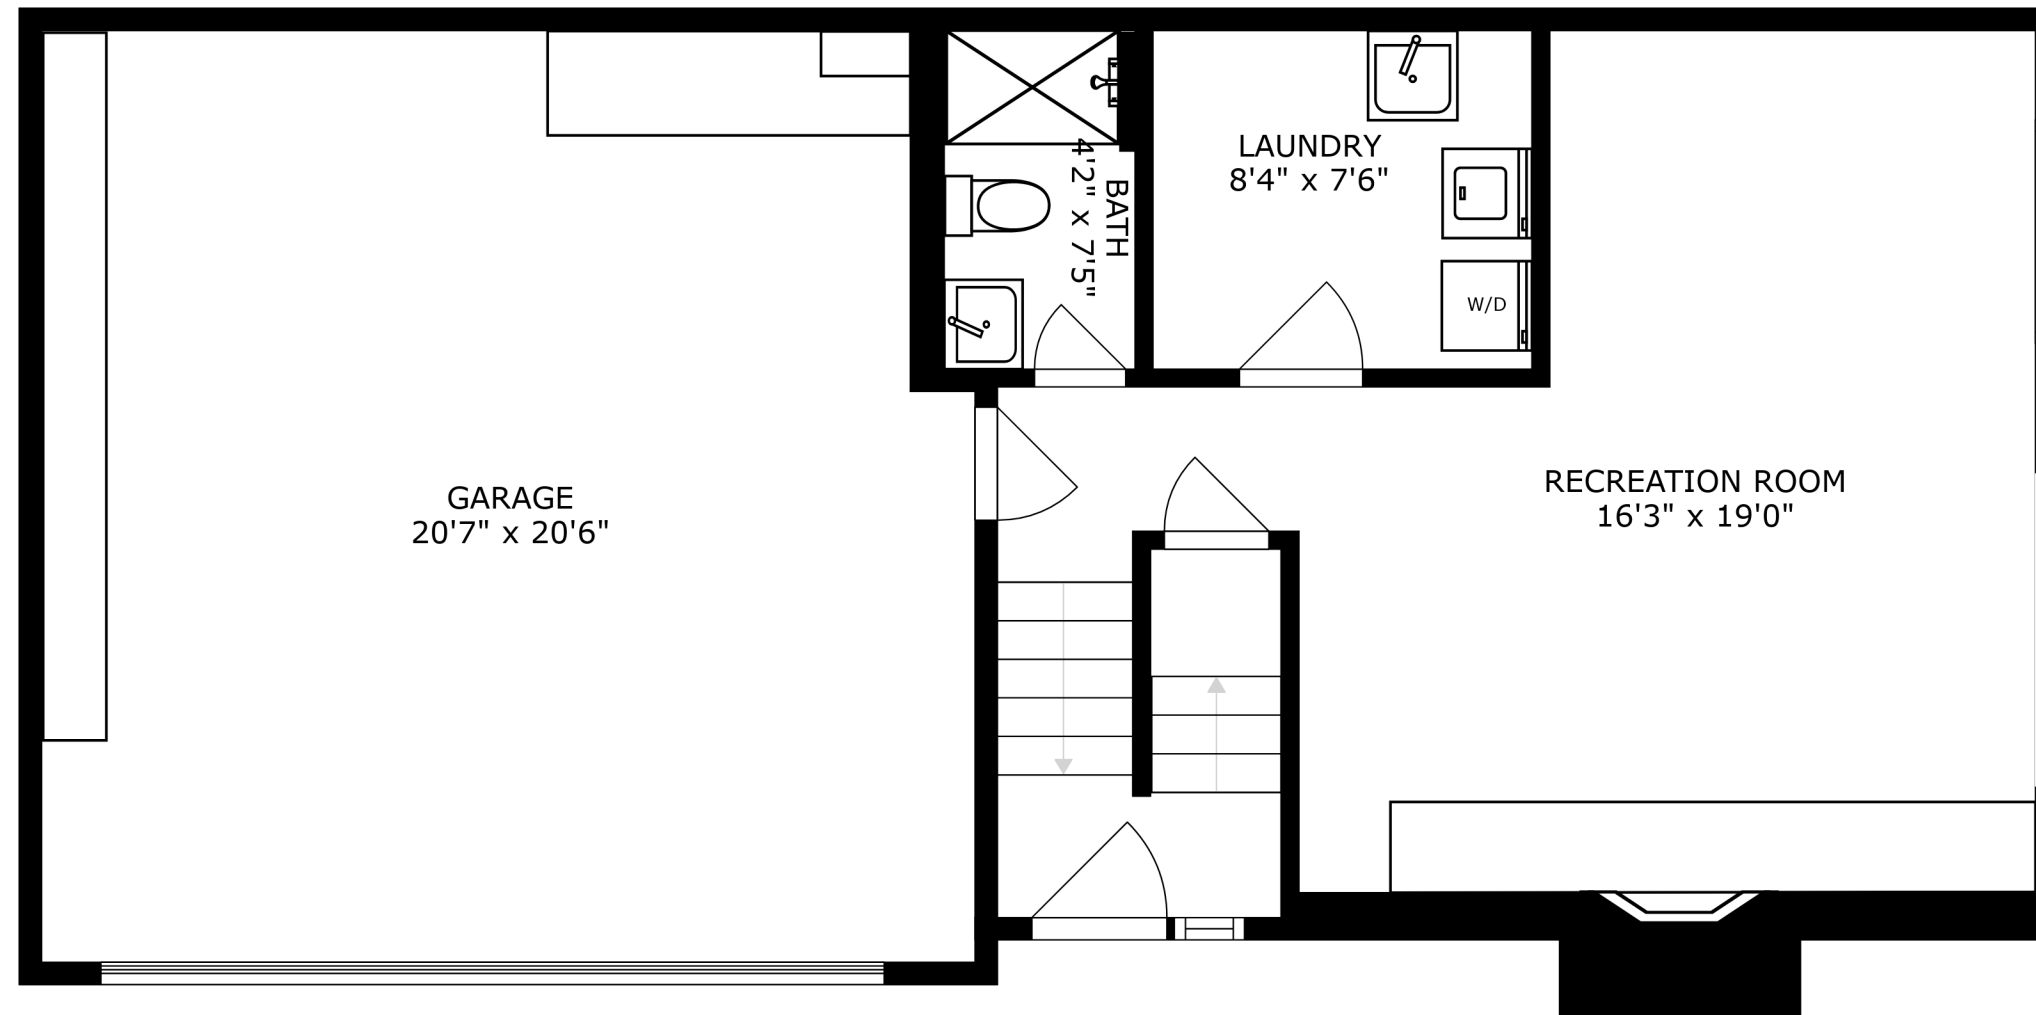

FLOOR 2

FLOOR 1

SIZES AND DIMENSIONS ARE APPROXIMATE, ACTUAL MAY VARY.

SIZES AND DIMENSIONS ARE APPROXIMATE, ACTUAL MAY VARY.

GARAGE
20'7" x 20'6"

LAUNDRY
8'4" x 7'6"

BATH
4'2" x 7'5"

RECREATION ROOM
16'3" x 19'0"