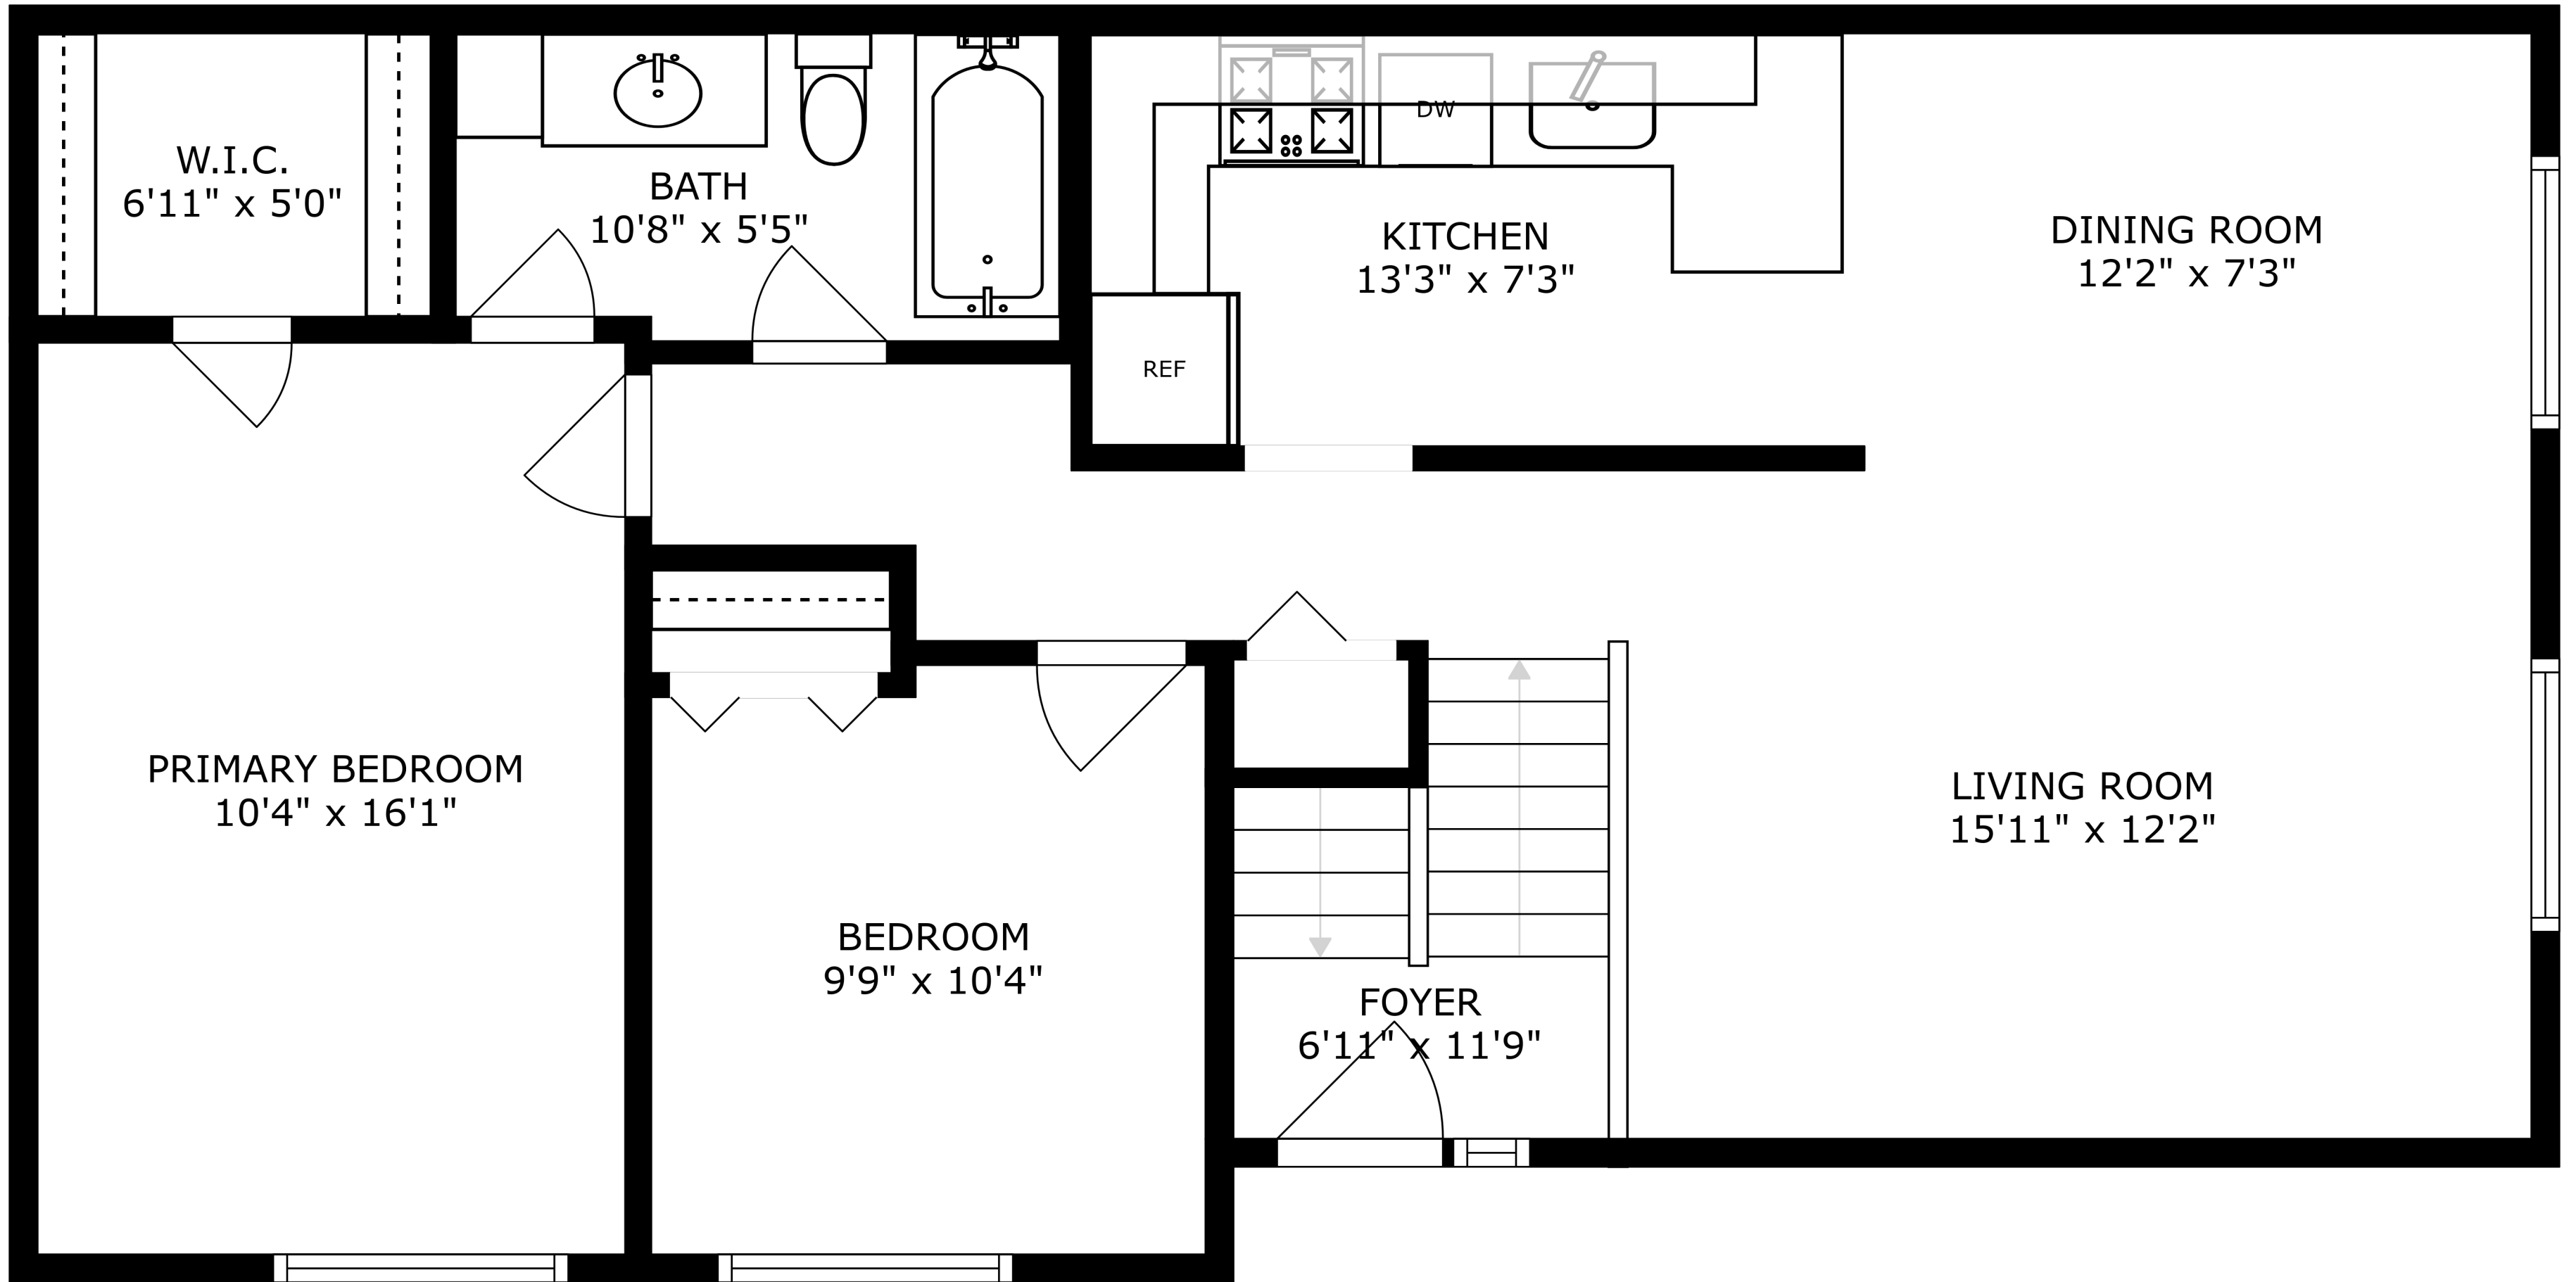

FLOOR 2

FLOOR 1

SIZES AND DIMENSIONS ARE APPROXIMATE, ACTUAL MAY VARY.

SIZES AND DIMENSIONS ARE APPROXIMATE, ACTUAL MAY VARY.

GARAGE
20'7" x 20'6"

LAUNDRY
8'4" x 7'6"

BATH
4'2" x 7'5"

RECREATION ROOM
16'3" x 19'0"