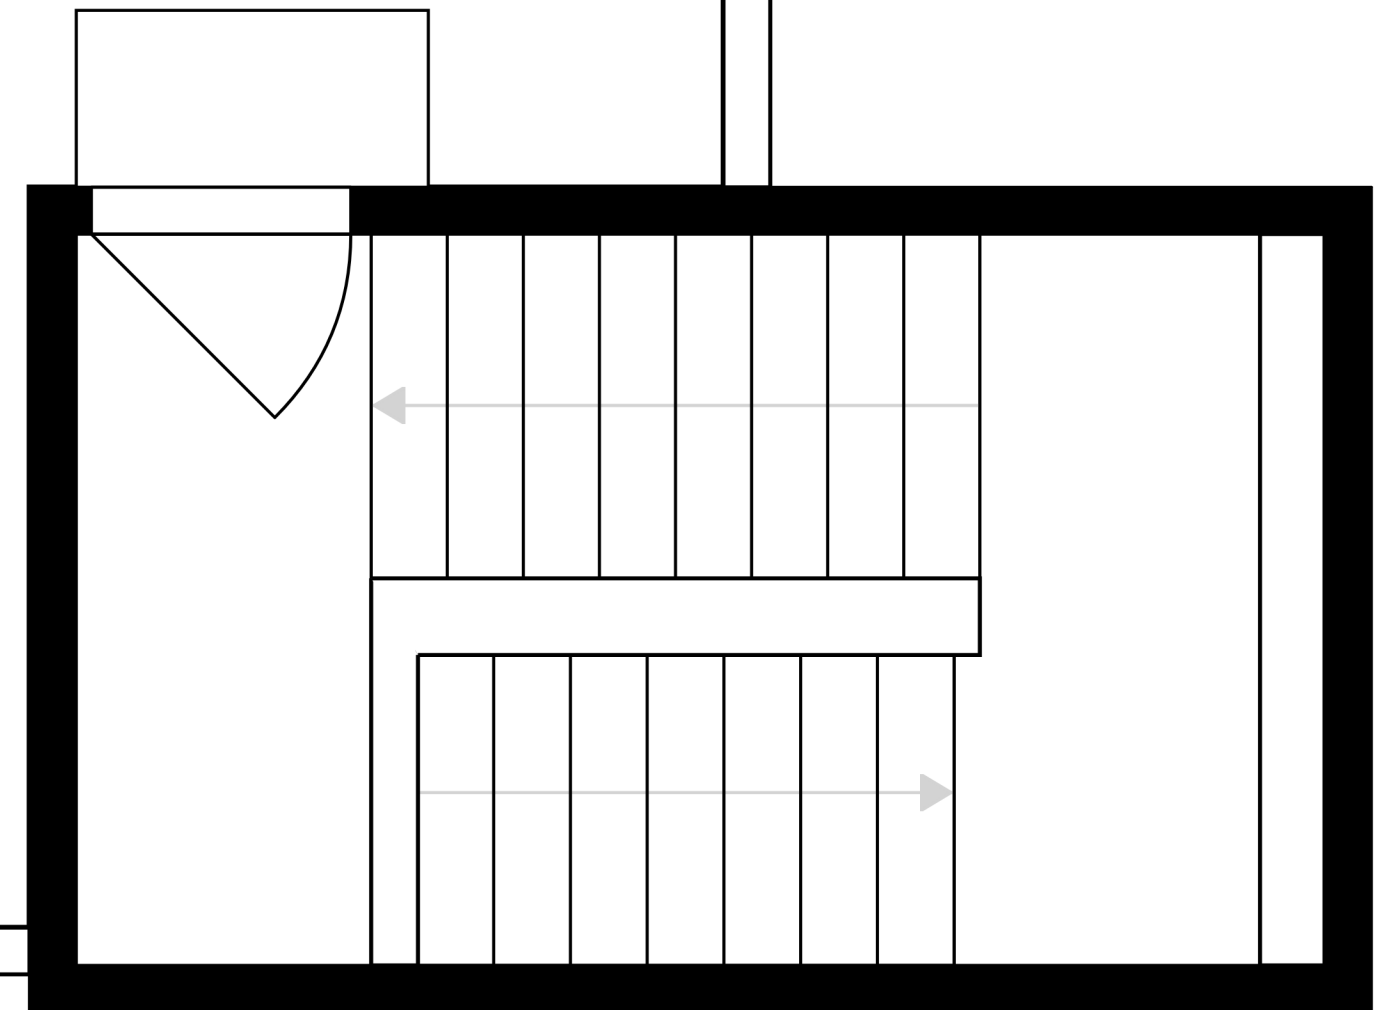

FLOOR 2

FLOOR 1

ROOF-TOP DECK
30'9" x 21'2"

SIZES AND DIMENSIONS ARE APPROXIMATE, ACTUAL MAY VARY.