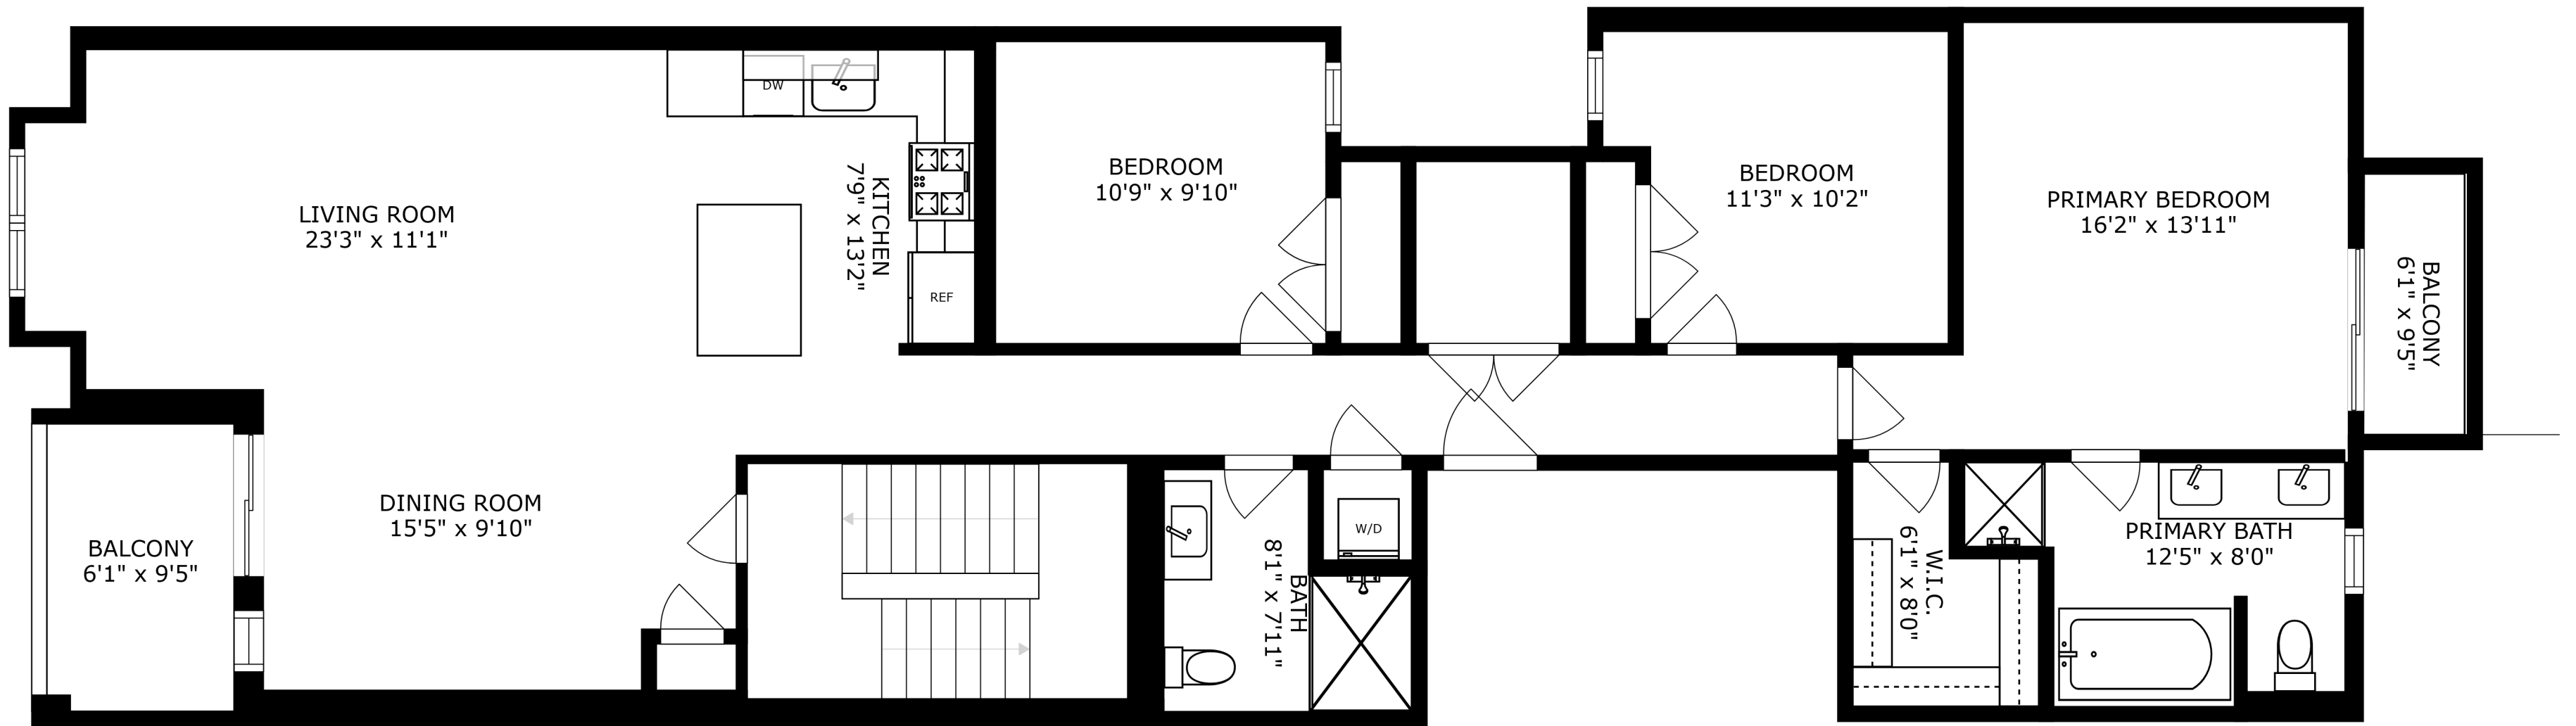

FLOOR 2

FLOOR 1

ROOF-TOP DECK
30'9" x 21'2"

SIZES AND DIMENSIONS ARE APPROXIMATE, ACTUAL MAY VARY.