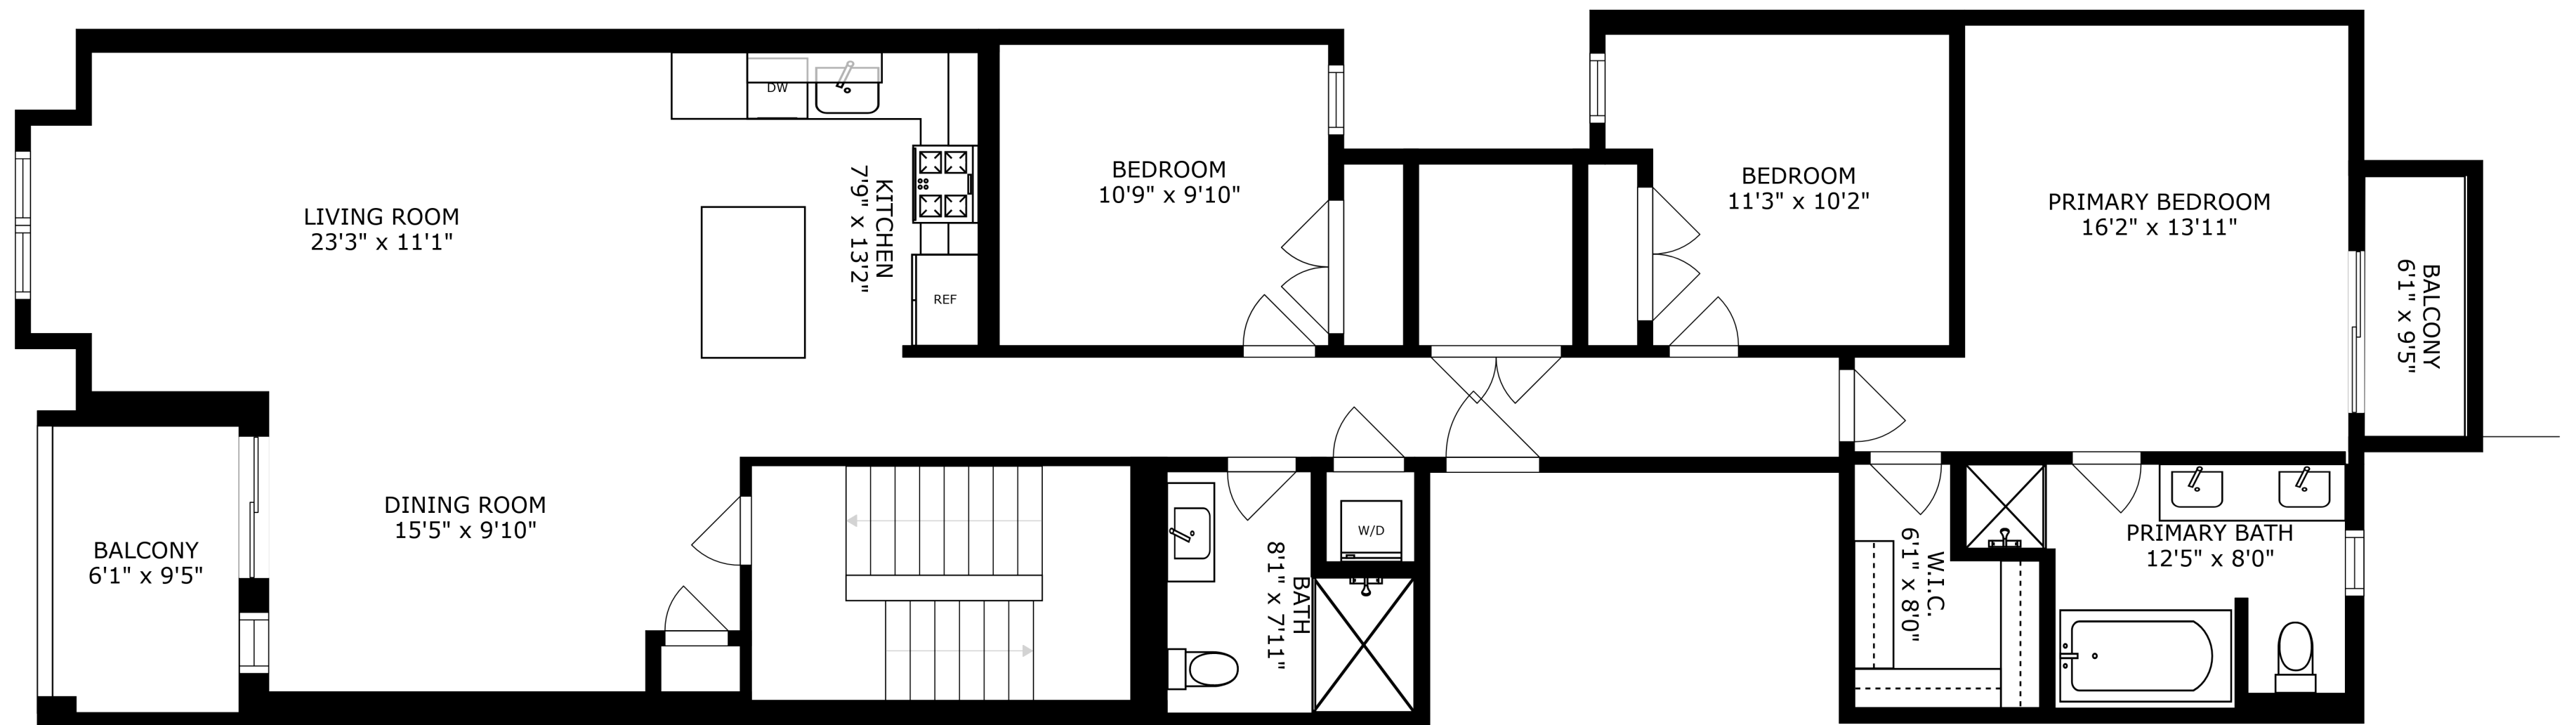

FLOOR 2

FLOOR 1

ROOF-TOP DECK
30'9" x 21'2"

SIZES AND DIMENSIONS ARE APPROXIMATE, ACTUAL MAY VARY.