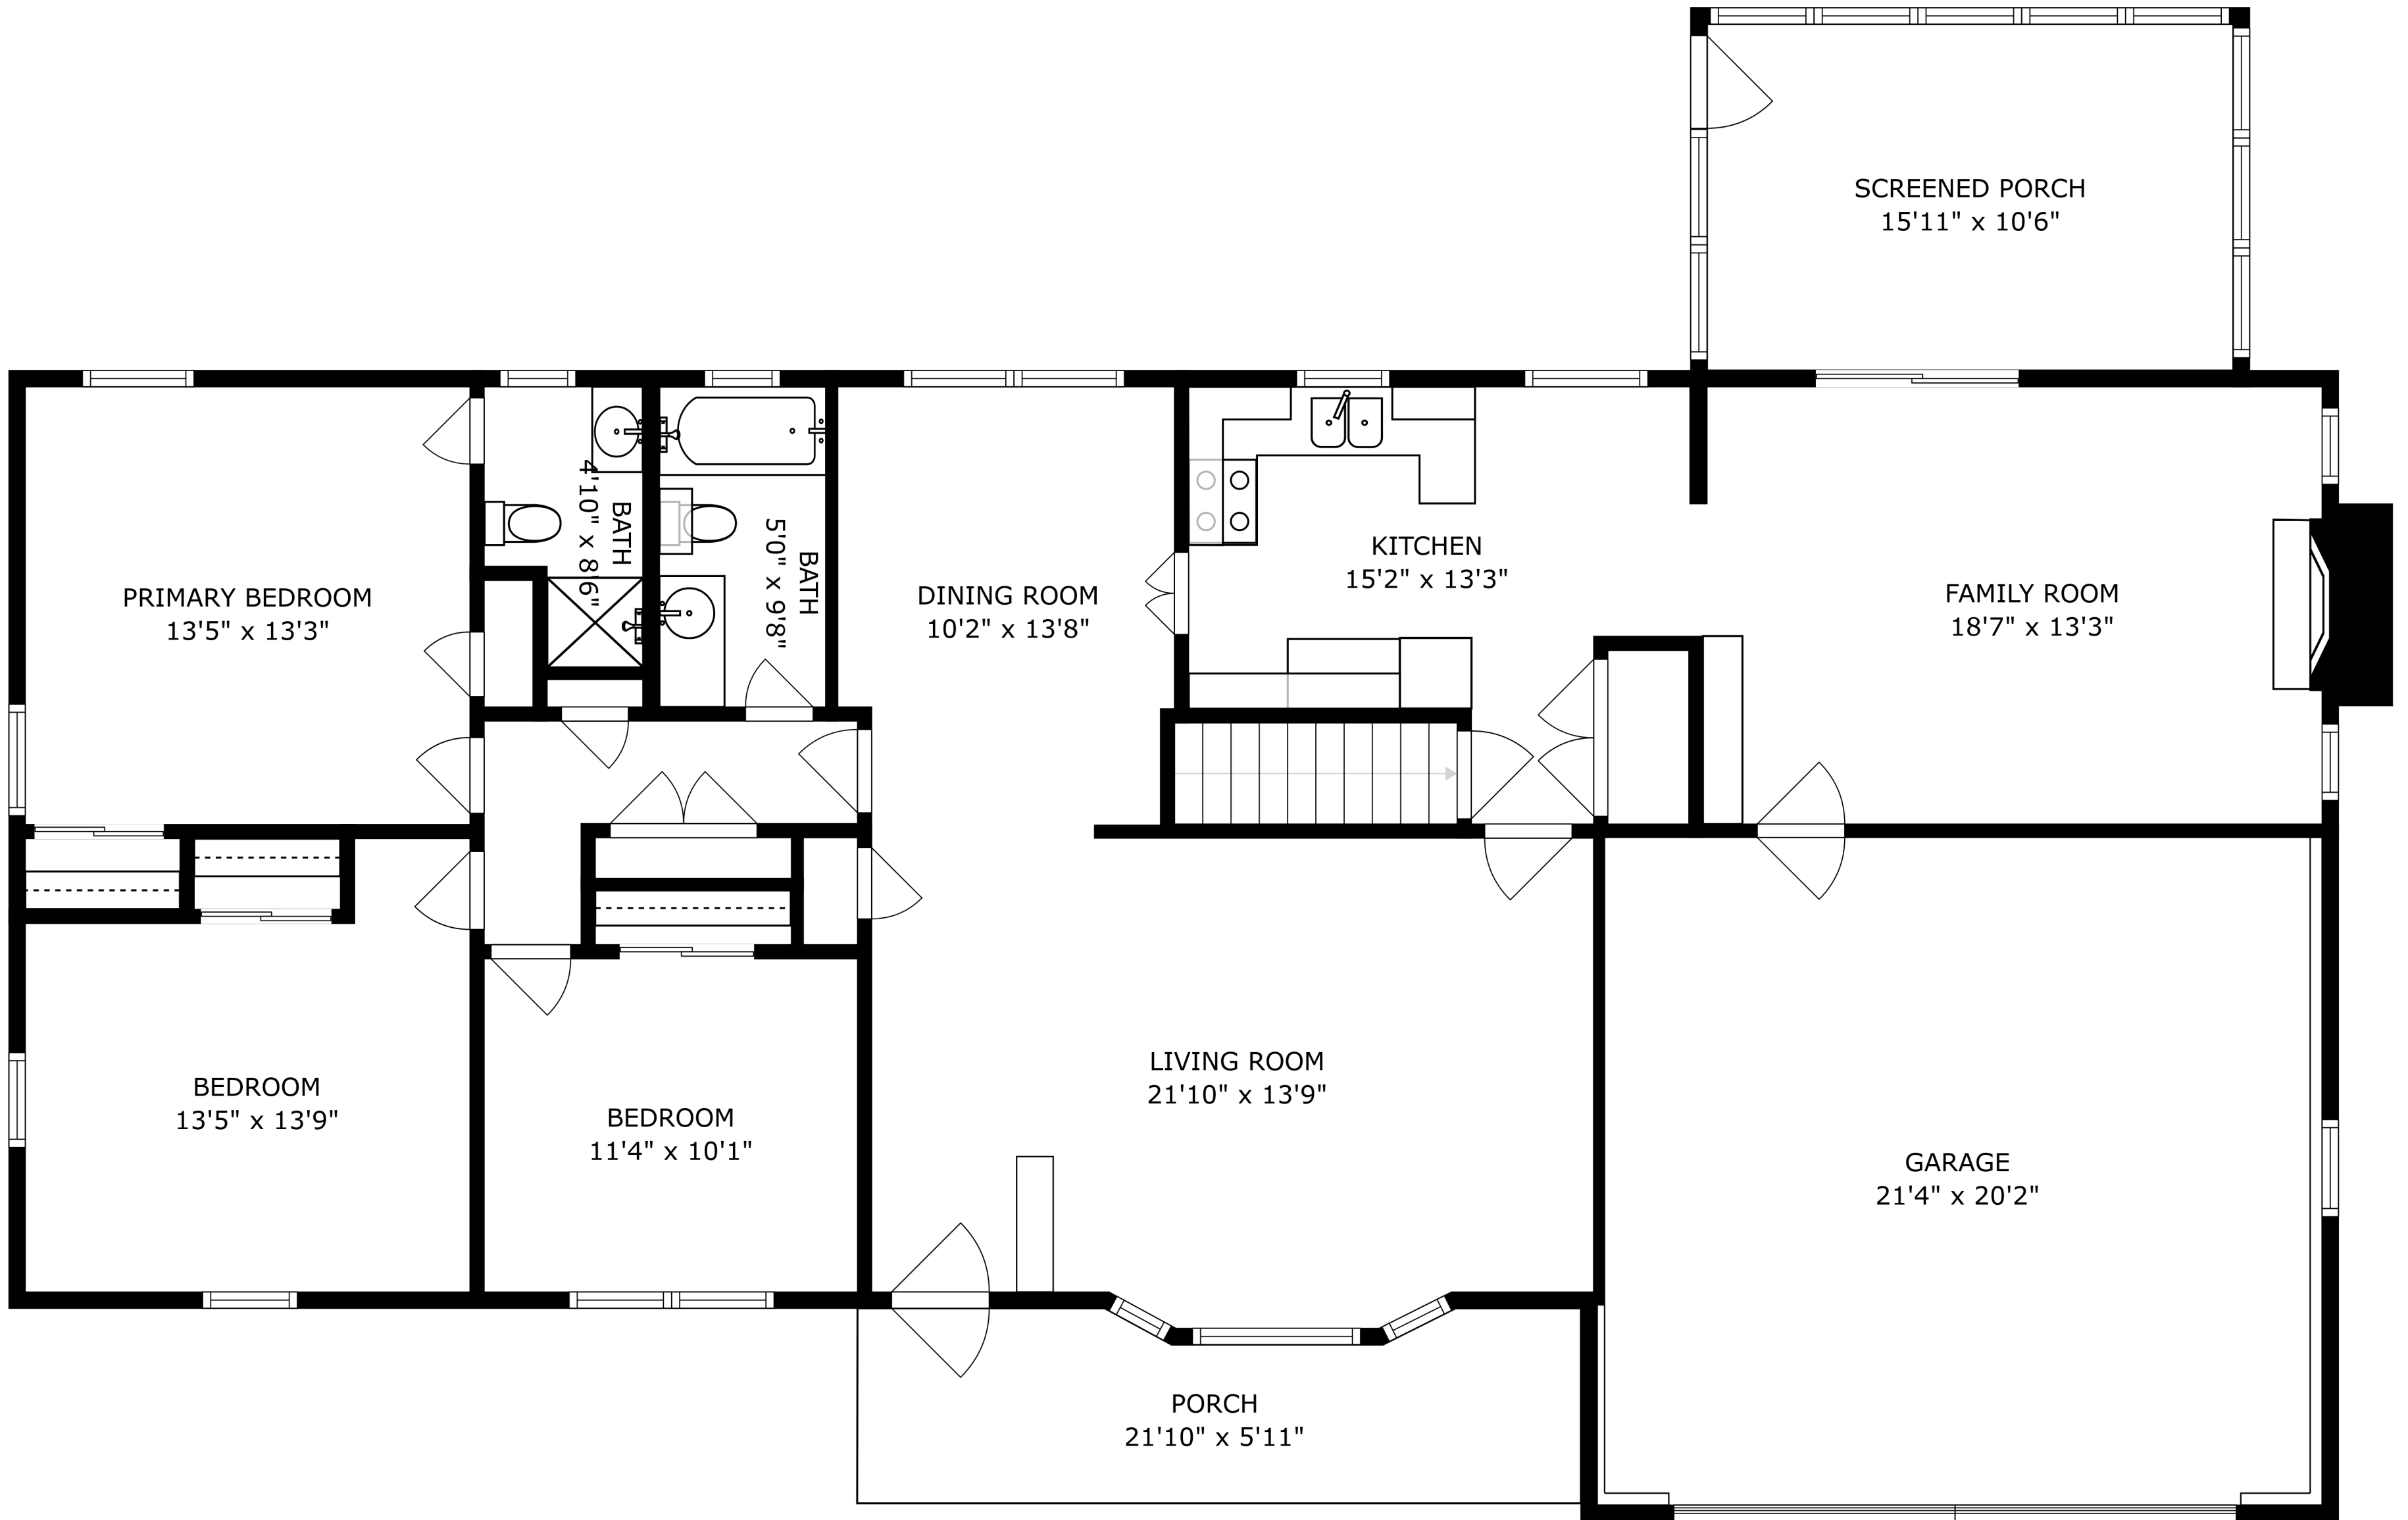

SIZES AND DIMENSIONS ARE APPROXIMATE, ACTUAL MAY VARY.

SIZES AND DIMENSIONS ARE APPROXIMATE, ACTUAL MAY VARY.

WORKSHOP
42'9" x 27'2"

ROOM
12'10" x 8'1"

STORAGE
12'9" x 27'2"