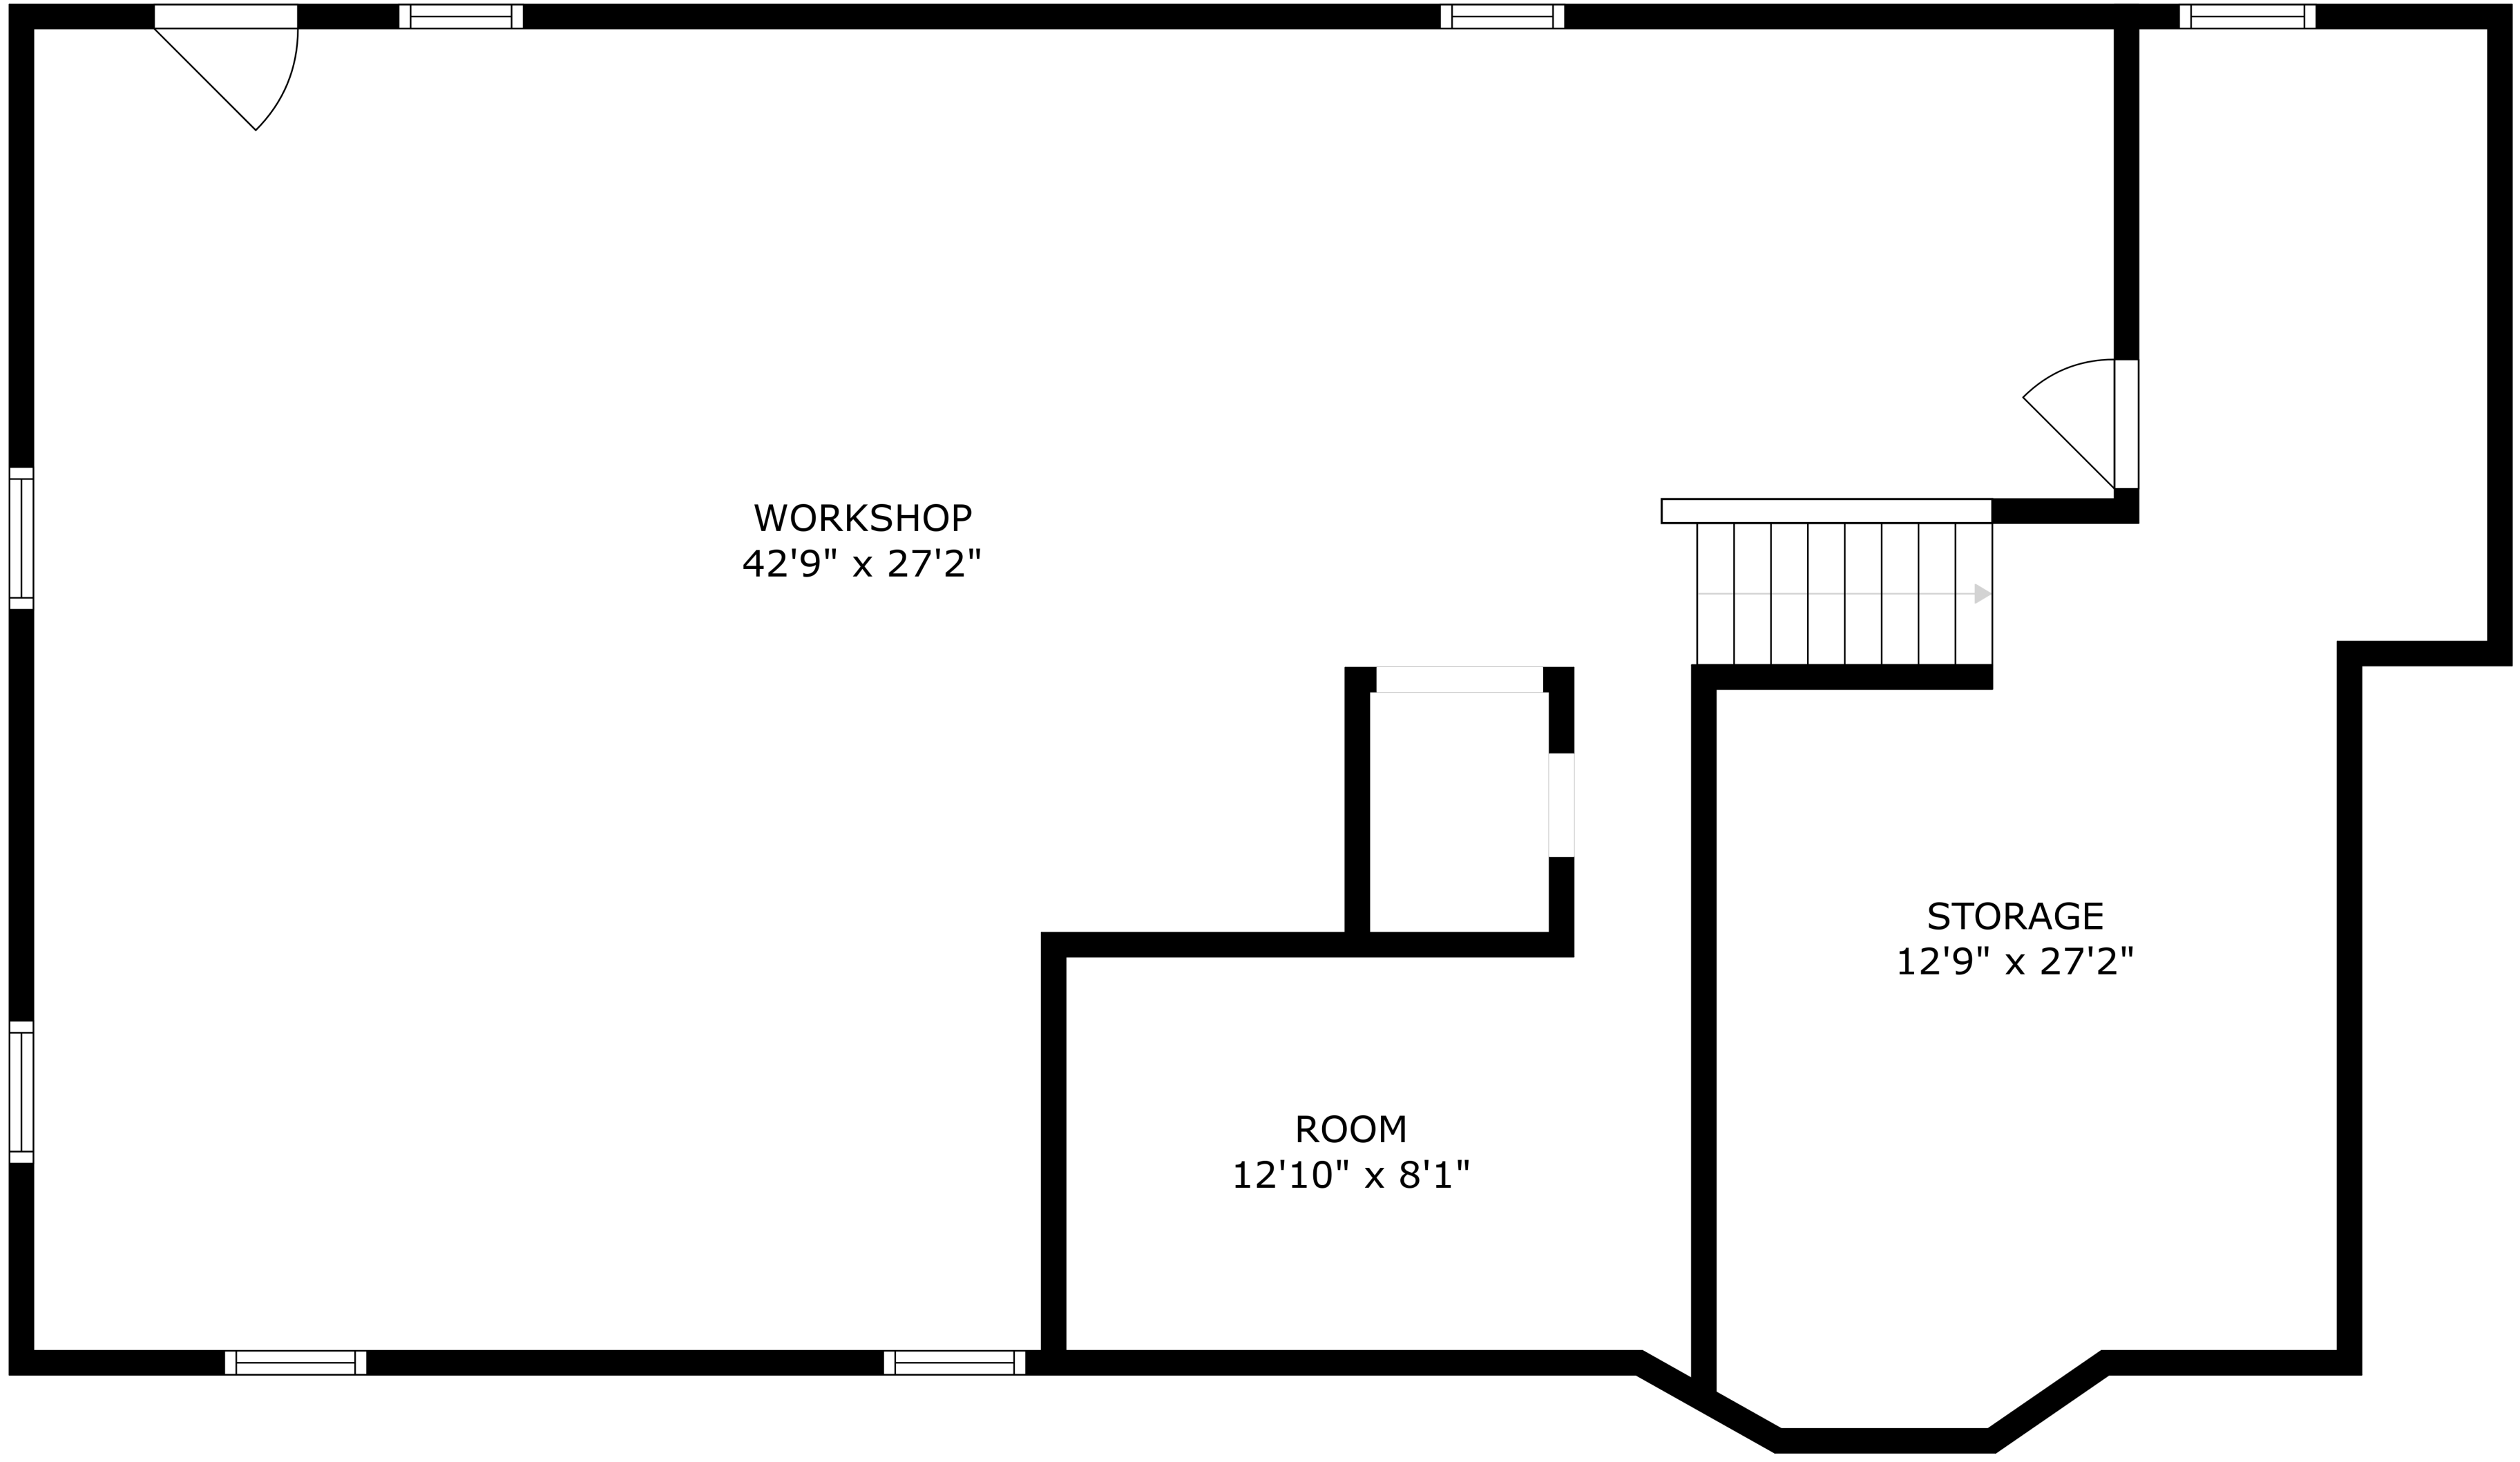

SIZES AND DIMENSIONS ARE APPROXIMATE, ACTUAL MAY VARY.

SIZES AND DIMENSIONS ARE APPROXIMATE, ACTUAL MAY VARY.

WORKSHOP
42'9" x 27'2"

ROOM
12'10" x 8'1"

STORAGE
12'9" x 27'2"