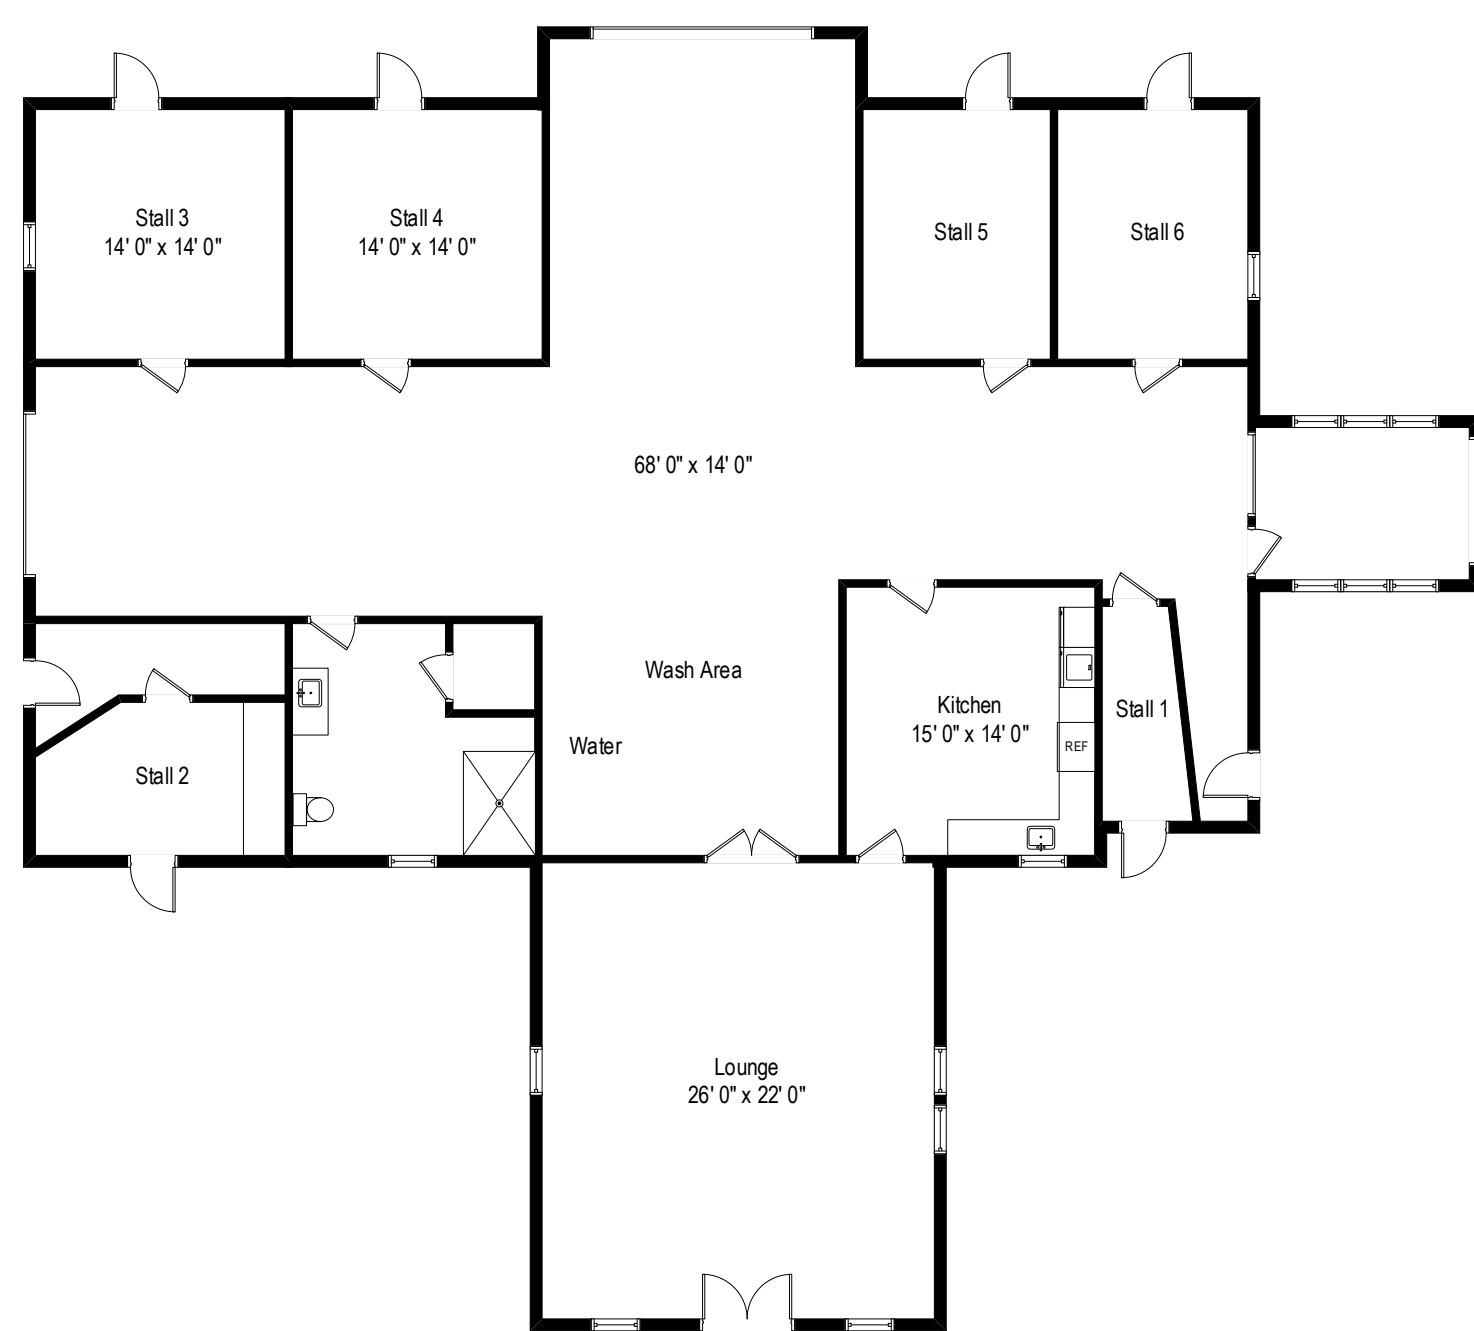

Morton Stable

506 Mountain View Road - West Asbury, NJ 08802