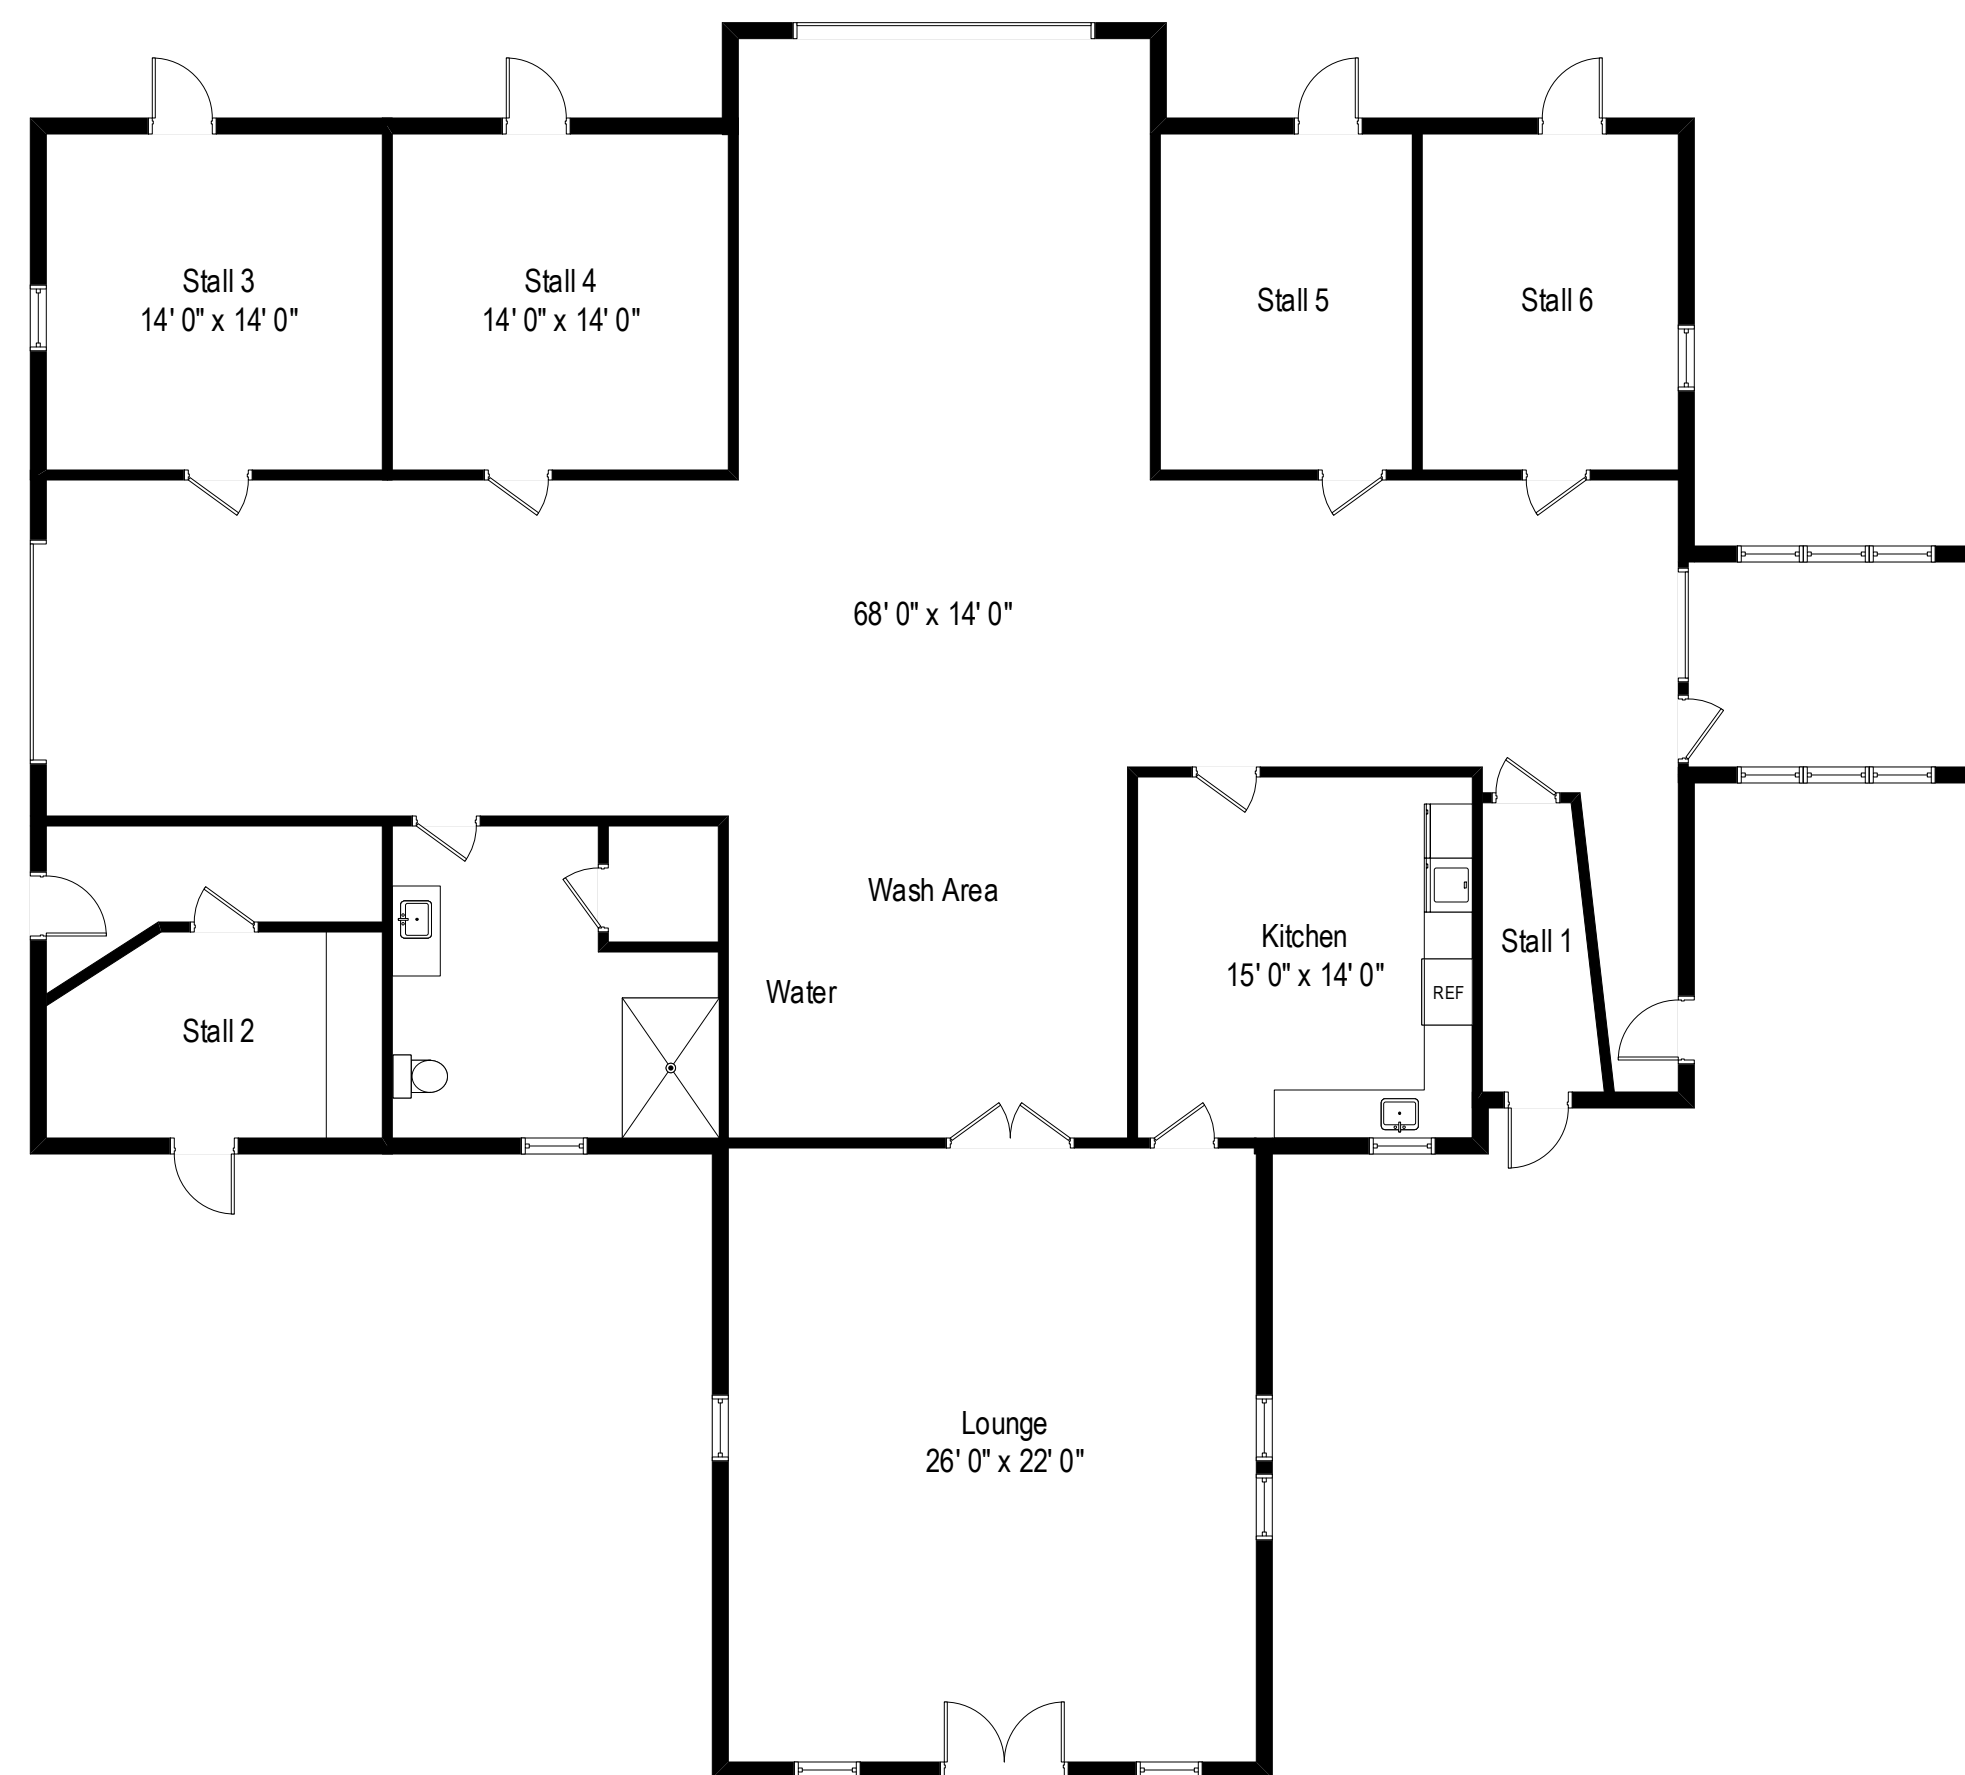

506 Mountain View Road - West Asbury, NJ 08802

First Level

All dimensions are approximate. This plan is for marketing purposes only.

506 Mountain View Road - West Asbury, NJ 08802

Lower Level

All dimensions are approximate. This plan is for marketing purposes only.

506 Mountain View Road - West Asbury, NJ 08802

Morton Stable

All dimensions are approximate. This plan is for marketing purposes only.

# First Level

# Lower Level