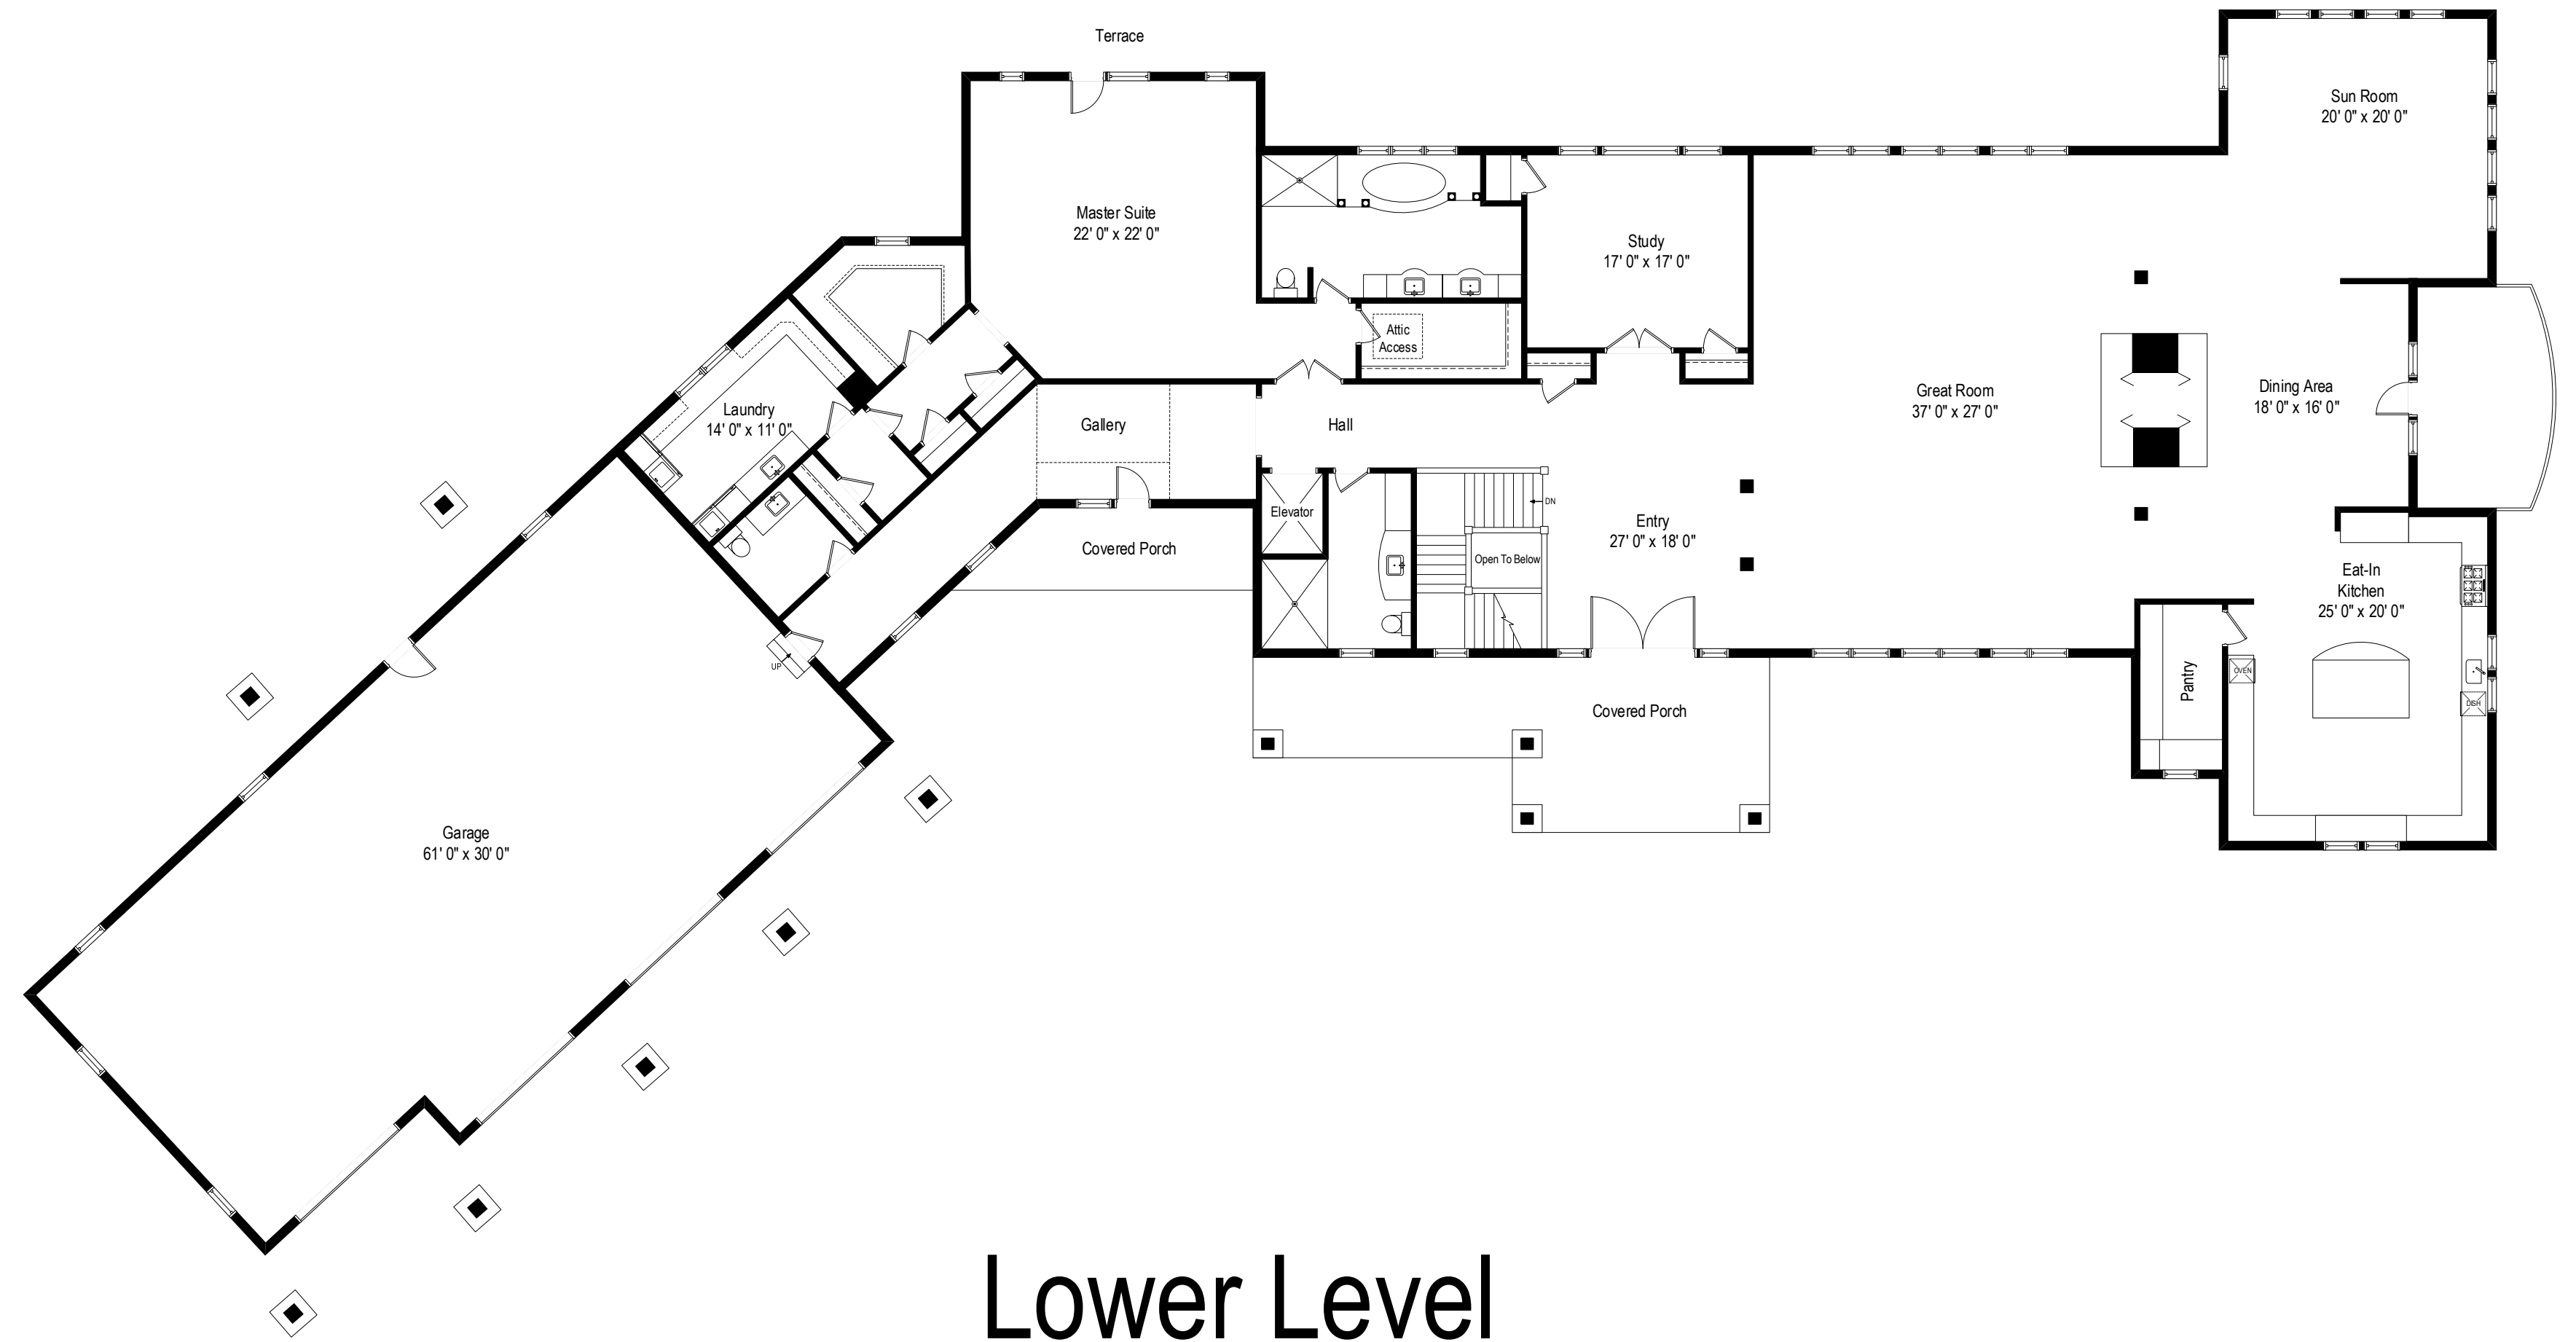

506 Mountain View Road - West Asbury, NJ 08802

First Level

All dimensions are approximate. This plan is for marketing purposes only.

506 Mountain View Road - West Asbury, NJ 08802

Lower Level

All dimensions are approximate. This plan is for marketing purposes only.

506 Mountain View Road - West Asbury, NJ 08802

Morton Stable

All dimensions are approximate. This plan is for marketing purposes only.

# First Level

# Lower Level