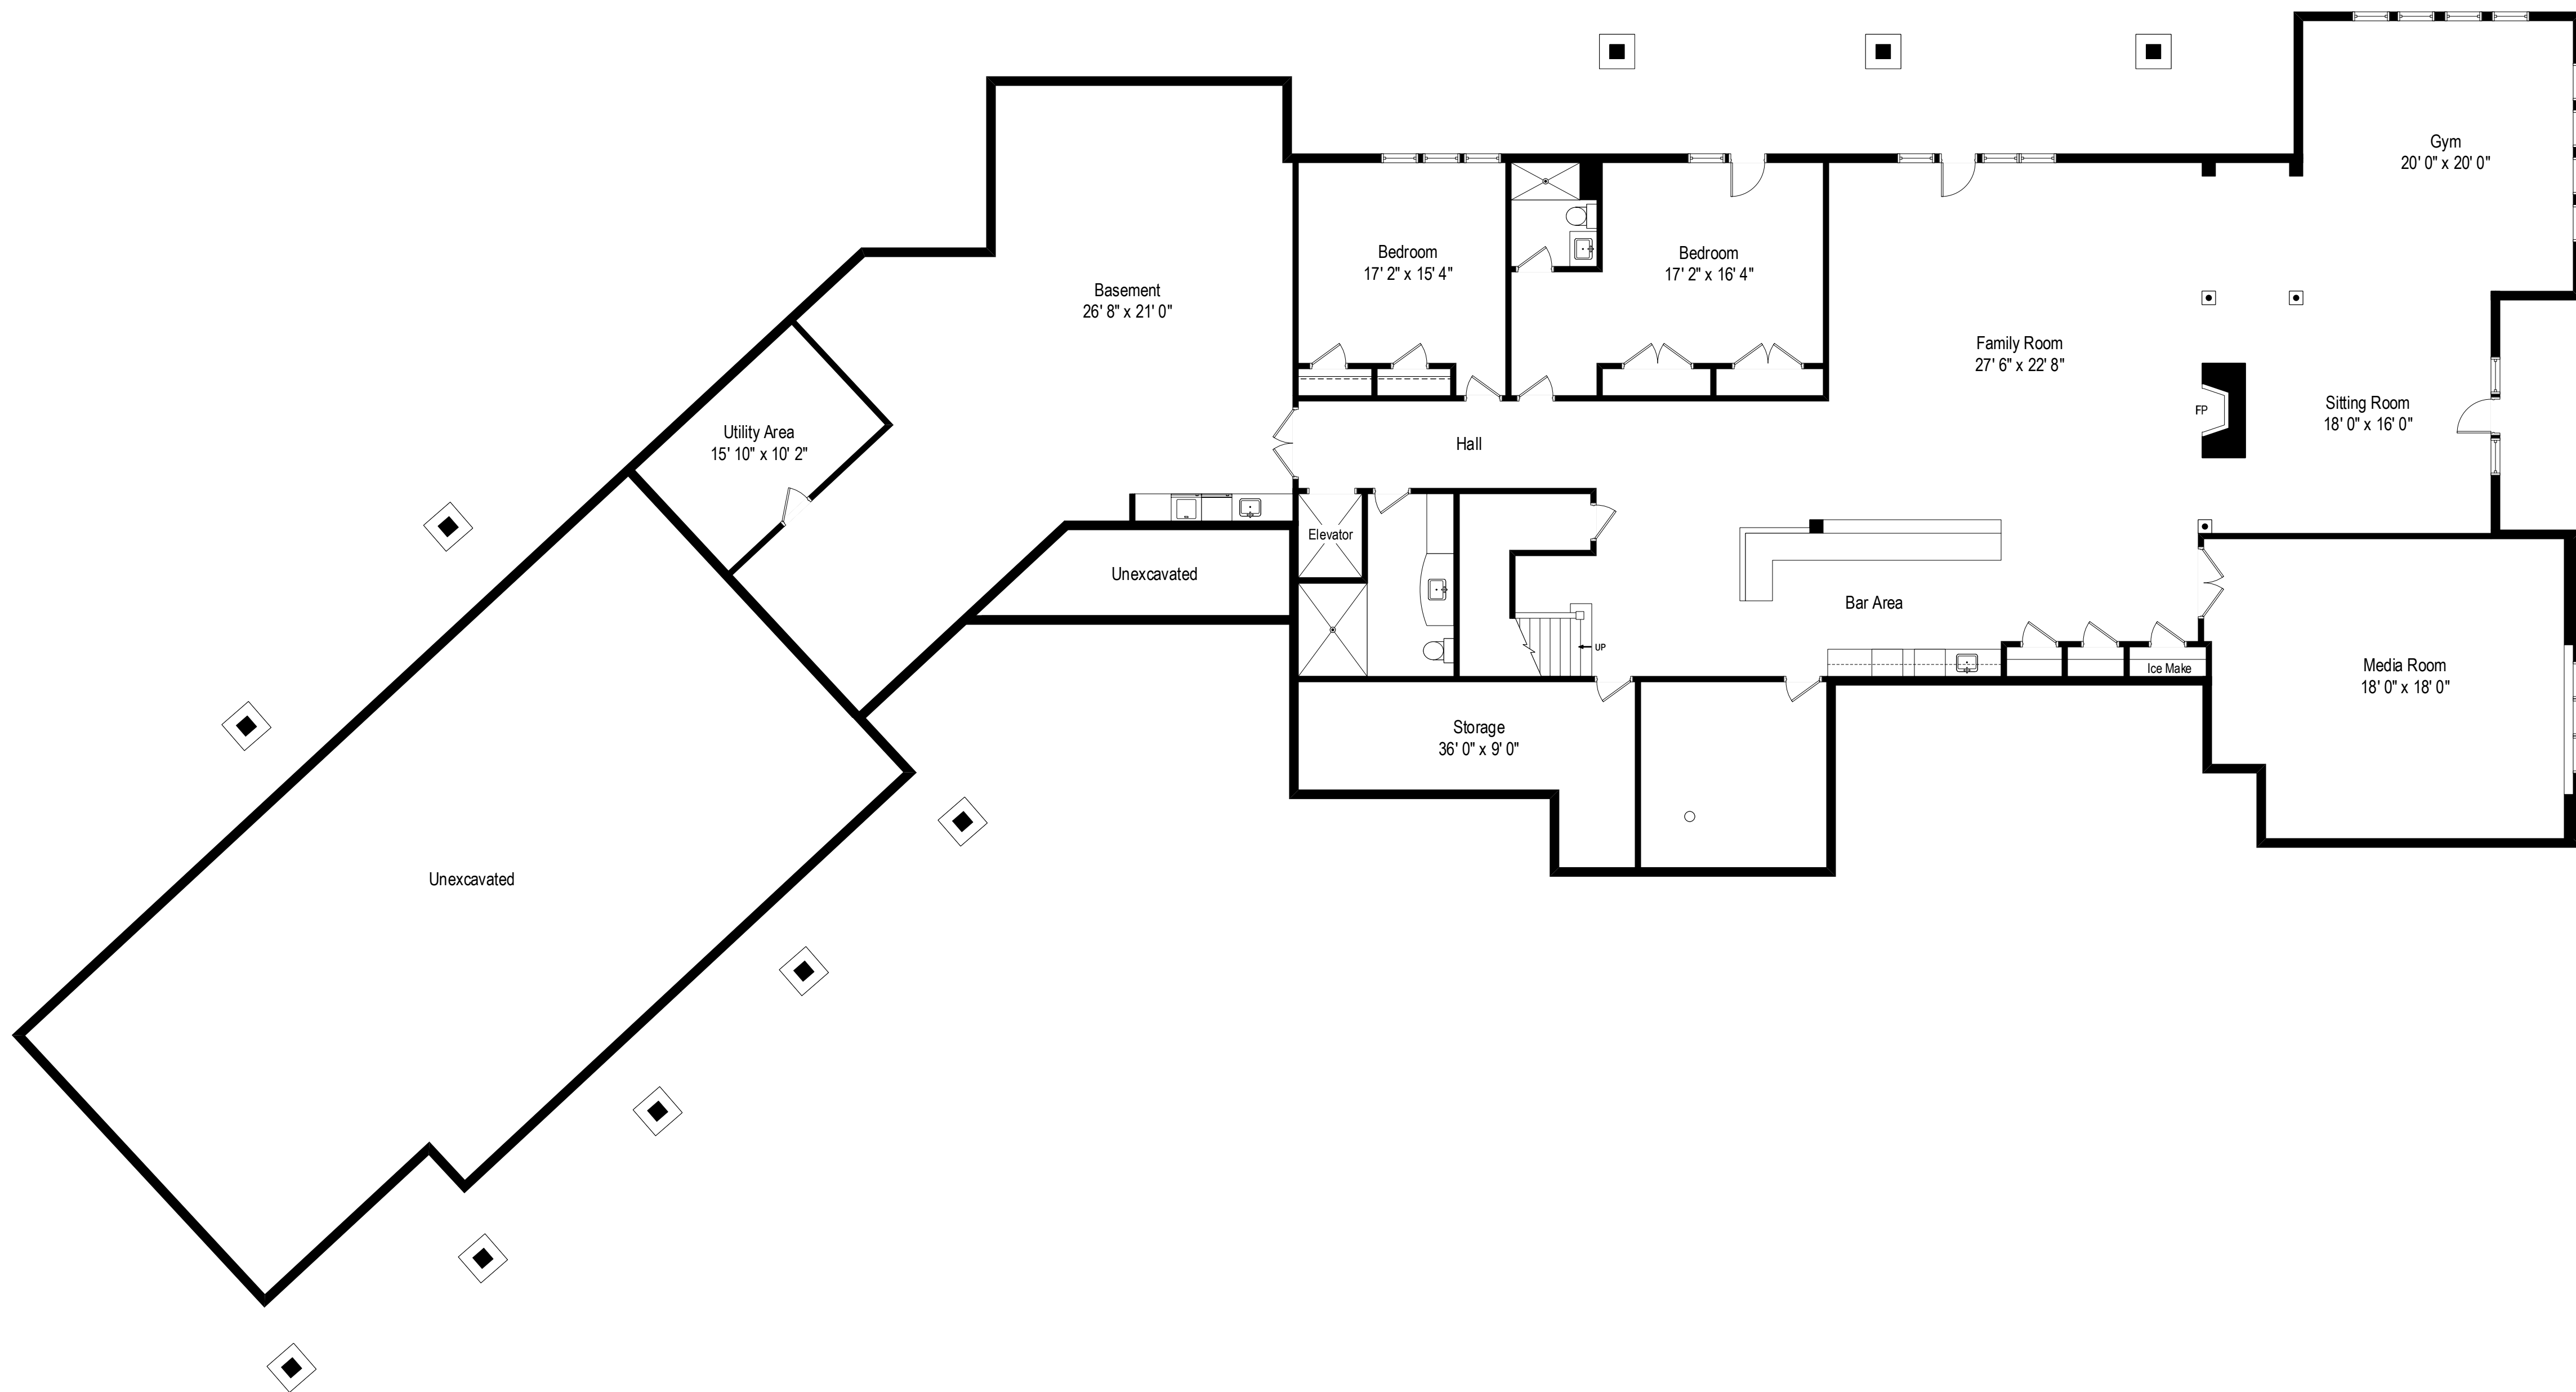

506 Mountain View Road - West Asbury, NJ 08802

First Level

All dimensions are approximate. This plan is for marketing purposes only.

506 Mountain View Road - West Asbury, NJ 08802

Lower Level

All dimensions are approximate. This plan is for marketing purposes only.

506 Mountain View Road - West Asbury, NJ 08802

Morton Stable

All dimensions are approximate. This plan is for marketing purposes only.

# First Level

# Lower Level