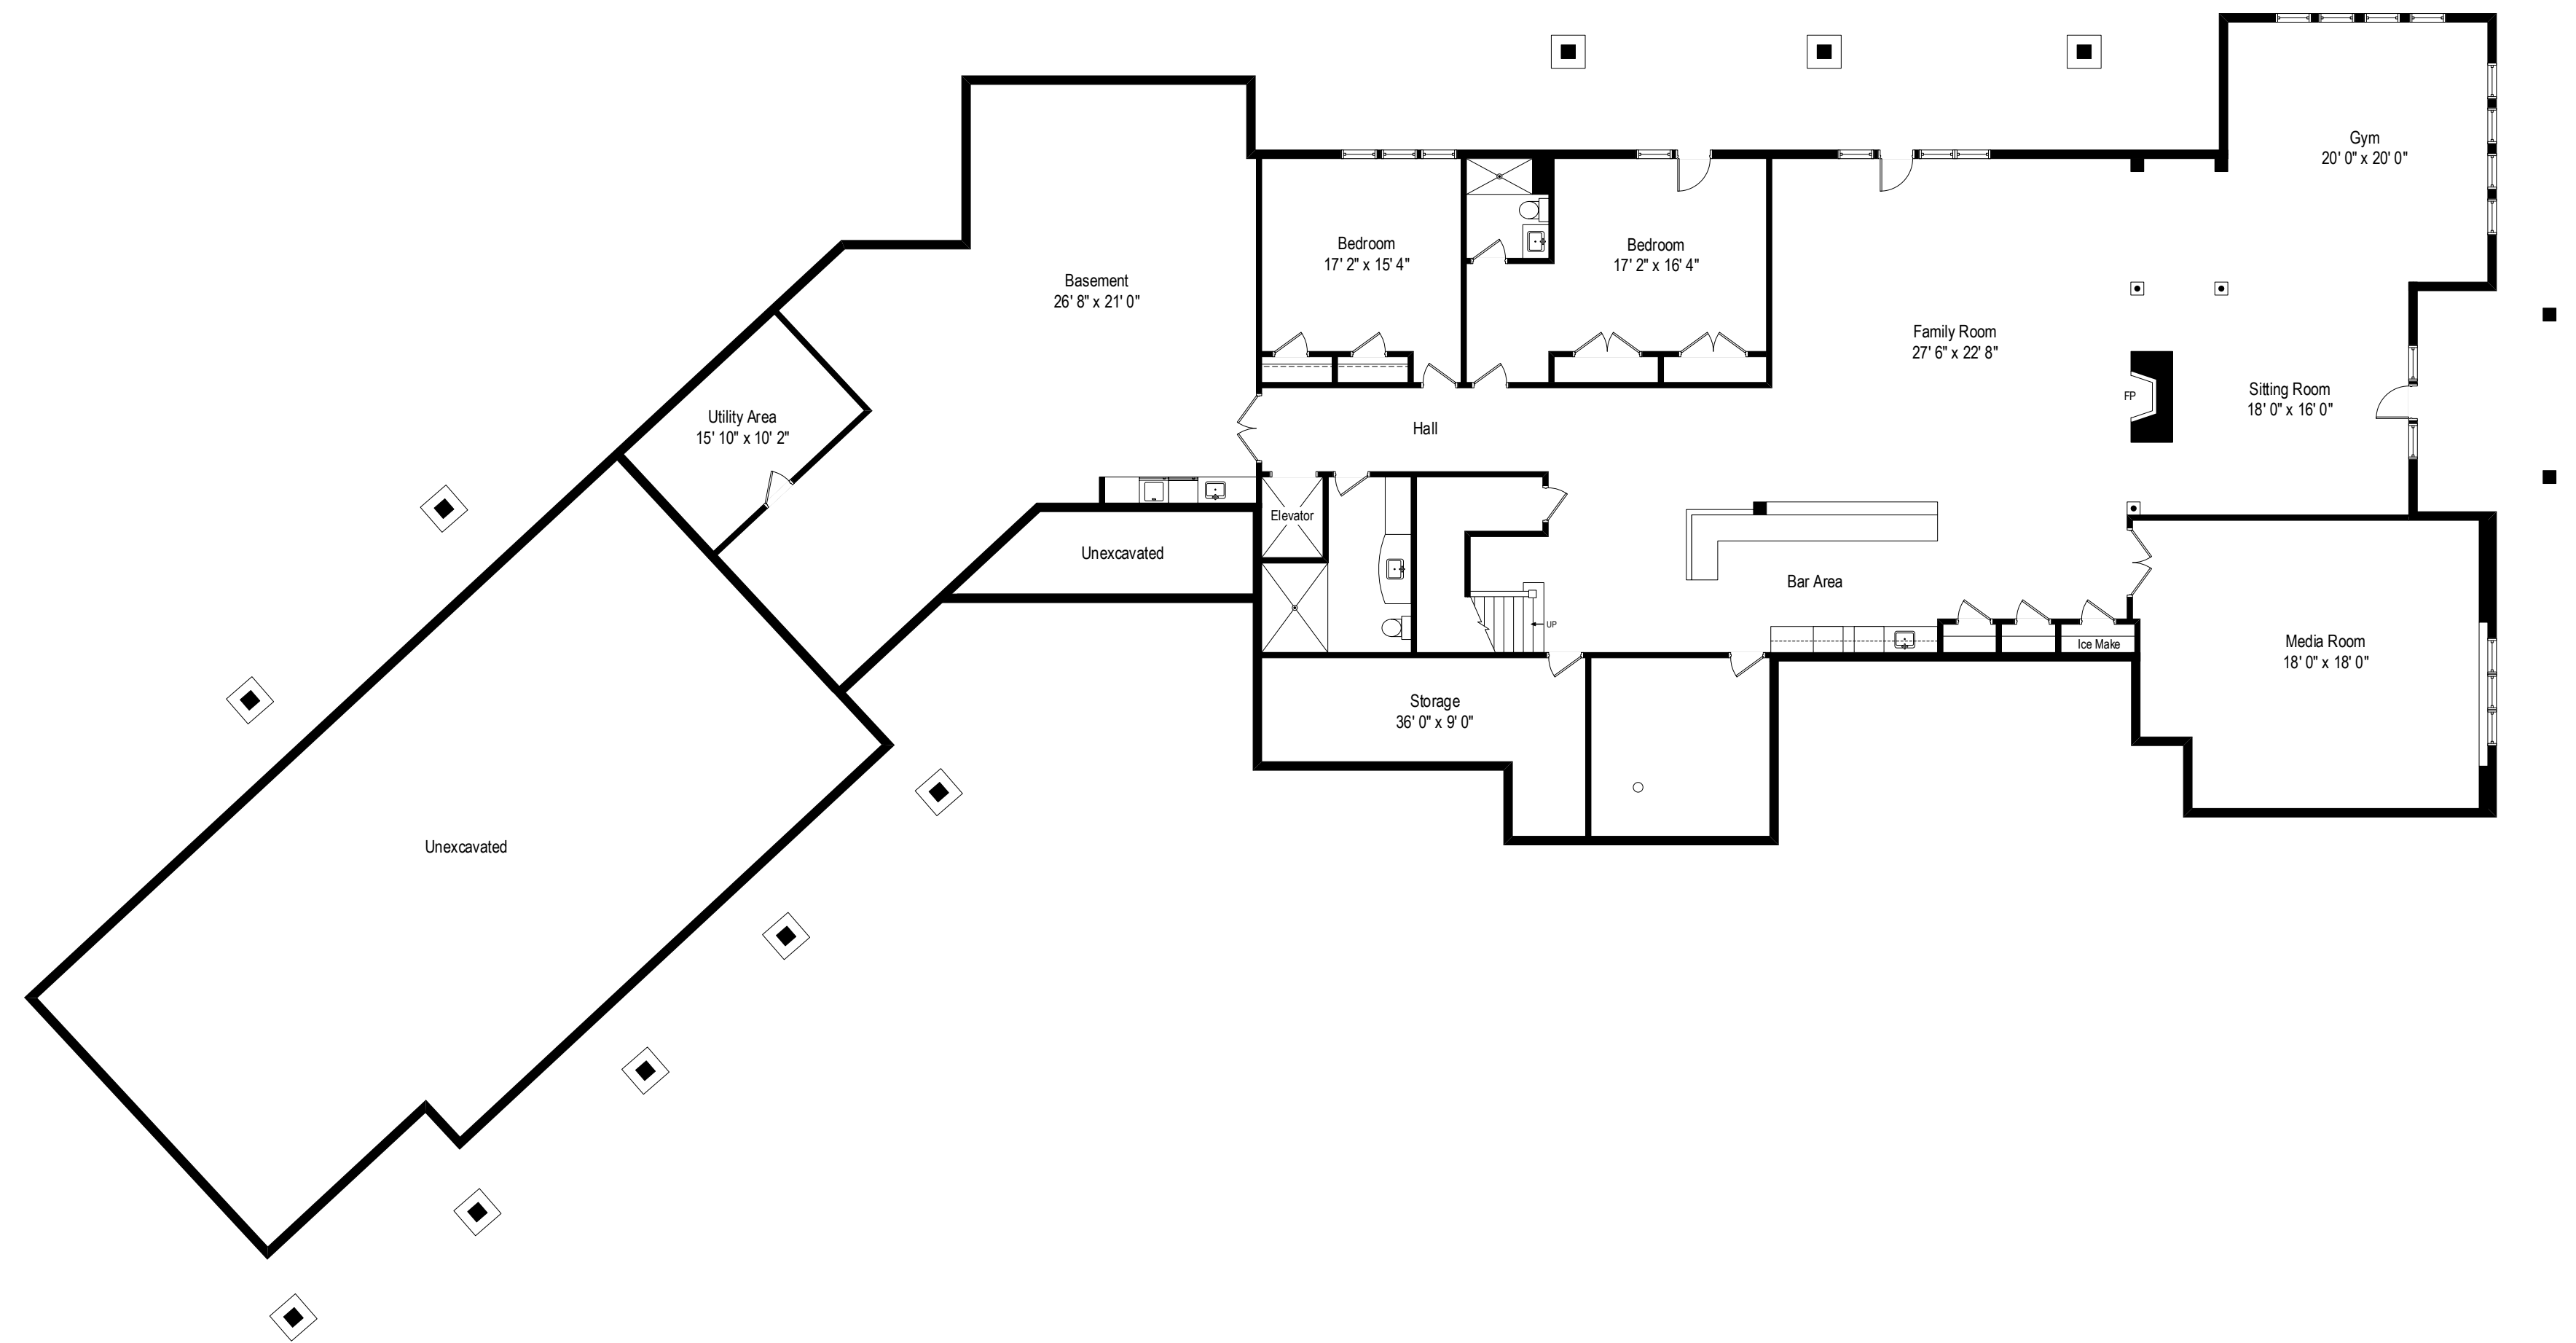

506 Mountain View Road - West Asbury, NJ 08802

First Level

All dimensions are approximate. This plan is for marketing purposes only.

506 Mountain View Road - West Asbury, NJ 08802

Lower Level

All dimensions are approximate. This plan is for marketing purposes only.

506 Mountain View Road - West Asbury, NJ 08802

Morton Stable

All dimensions are approximate. This plan is for marketing purposes only.

# First Level

# Lower Level