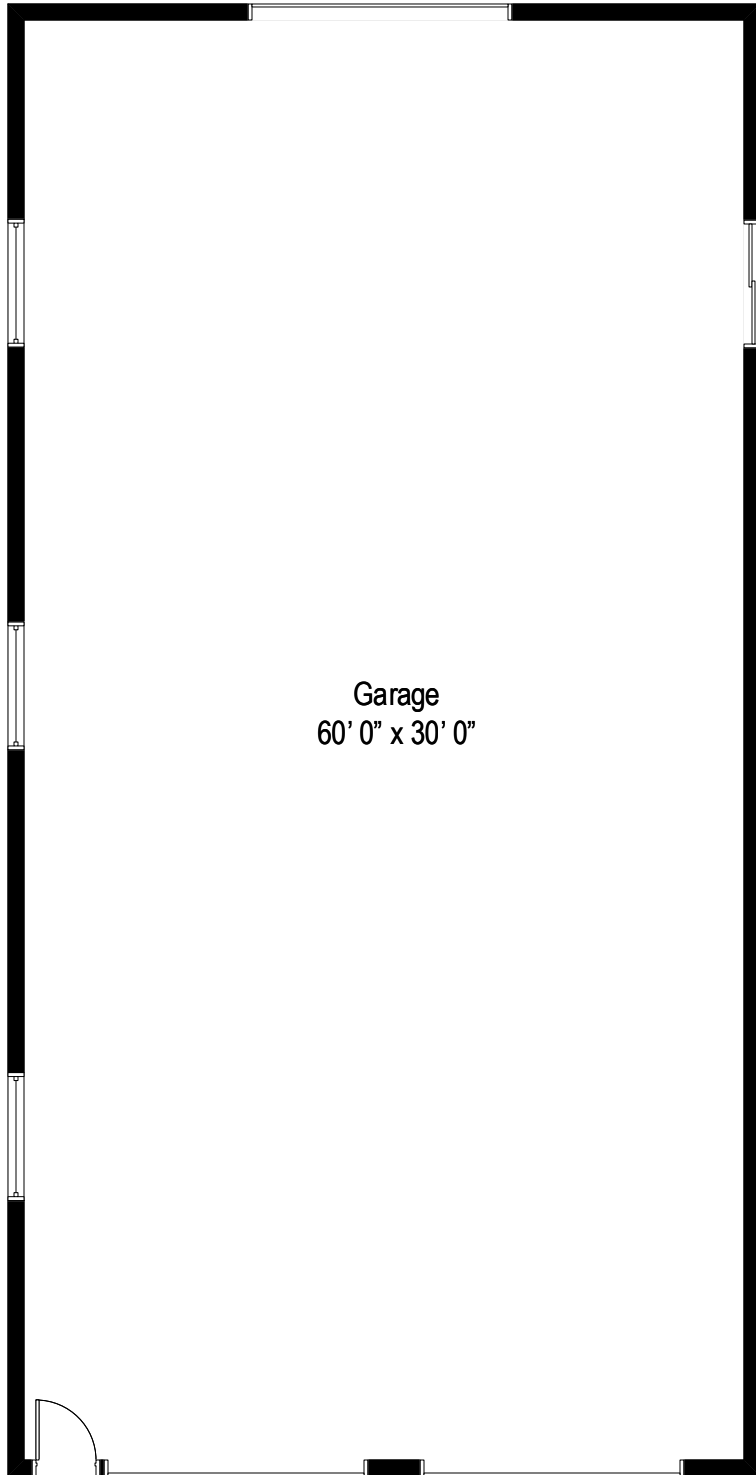

508 Mountain View Road - Asbury, NJ 08802

First Level

All dimensions are approximate. This plan is for marketing purposes only.

50' 0" x 23' 0"

508 Mountain View Road - Asbury, NJ 08802

Second Level

All dimensions are approximate. This plan is for marketing purposes only.

508 Mountain View Road - Asbury, NJ 08802

Lower Level

Garage
60' 0" x 30' 0"

508 Mountain View Road - Asbury, NJ 08802

Garage

Out Building
90' 0" x 30' 0"

508 Mountain View Road - Asbury, NJ 08802

Out Building

All dimensions are approximate. This plan is for marketing purposes only.

Garage

Second Level

First Level

Out Buiding

Lower Level

508 Mountain View Road - Asbury, NJ 08802