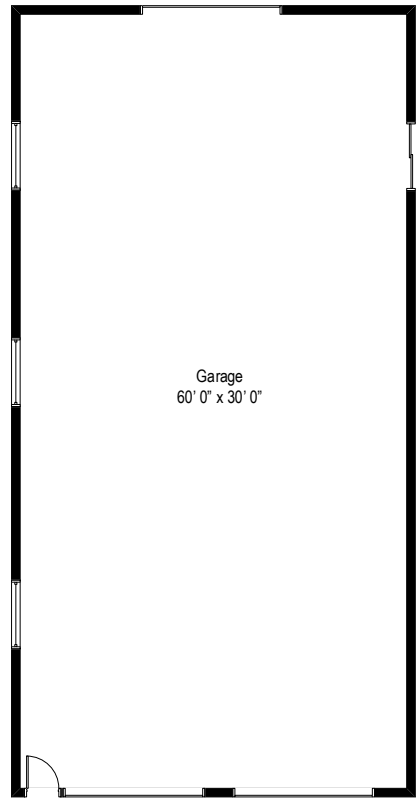

508 Mountain View Road - Asbury, NJ 08802

First Level

All dimensions are approximate. This plan is for marketing purposes only.

50' 0" x 23' 0"

508 Mountain View Road - Asbury, NJ 08802

Second Level

All dimensions are approximate. This plan is for marketing purposes only.

508 Mountain View Road - Asbury, NJ 08802

Lower Level

Garage
60' 0" x 30' 0"

508 Mountain View Road - Asbury, NJ 08802

Garage

Out Building
90' 0" x 30' 0"

508 Mountain View Road - Asbury, NJ 08802

Out Building

All dimensions are approximate. This plan is for marketing purposes only.

Garage

Second Level

First Level

Out Buiding

Lower Level

508 Mountain View Road - Asbury, NJ 08802