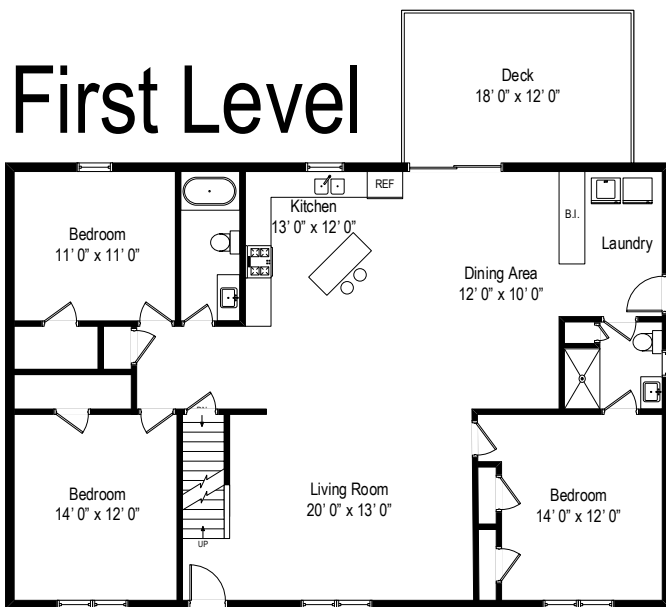

508 Mountain View Road - Asbury, NJ 08802

First Level

All dimensions are approximate. This plan is for marketing purposes only.

50' 0" x 23' 0"

508 Mountain View Road - Asbury, NJ 08802

Second Level

All dimensions are approximate. This plan is for marketing purposes only.

All dimensions are approximate. This plan is for marketing purposes only.

Garage

Second Level

First Level

Out Buiding

Lower Level

508 Mountain View Road - Asbury, NJ 08802