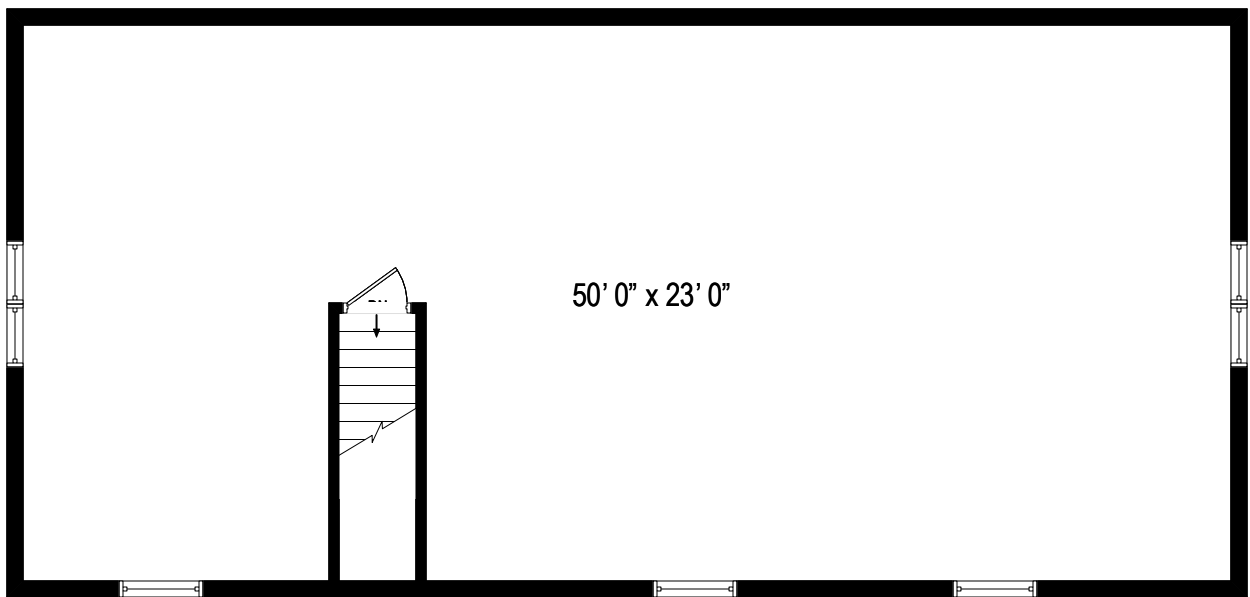

508 Mountain View Road - Asbury, NJ 08802

First Level

All dimensions are approximate. This plan is for marketing purposes only.

50' 0" x 23' 0"

508 Mountain View Road - Asbury, NJ 08802

Second Level

All dimensions are approximate. This plan is for marketing purposes only.

508 Mountain View Road - Asbury, NJ 08802

Lower Level

Garage
60' 0" x 30' 0"

508 Mountain View Road - Asbury, NJ 08802

Garage

Out Building
90' 0" x 30' 0"

508 Mountain View Road - Asbury, NJ 08802

Out Building

All dimensions are approximate. This plan is for marketing purposes only.

Garage

Second Level

First Level

Out Buiding

Lower Level

508 Mountain View Road - Asbury, NJ 08802