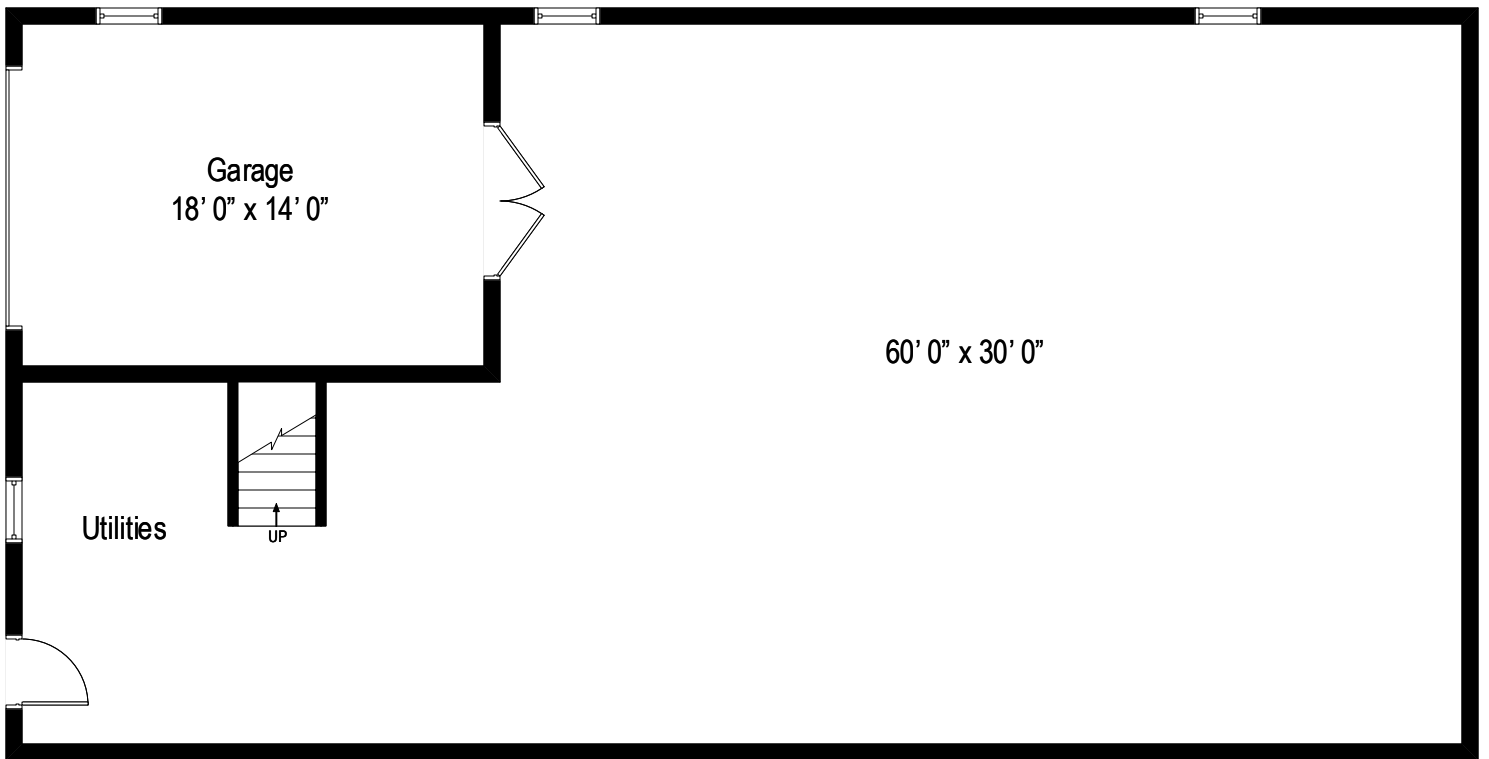

508 Mountain View Road - Asbury, NJ 08802

First Level

All dimensions are approximate. This plan is for marketing purposes only.

50' 0" x 23' 0"

508 Mountain View Road - Asbury, NJ 08802

Second Level

All dimensions are approximate. This plan is for marketing purposes only.

508 Mountain View Road - Asbury, NJ 08802

Lower Level

Garage
60' 0" x 30' 0"

508 Mountain View Road - Asbury, NJ 08802

Garage

Out Building
90' 0" x 30' 0"

508 Mountain View Road - Asbury, NJ 08802

Out Building

All dimensions are approximate. This plan is for marketing purposes only.

Garage

Second Level

First Level

Out Buiding

Lower Level

508 Mountain View Road - Asbury, NJ 08802