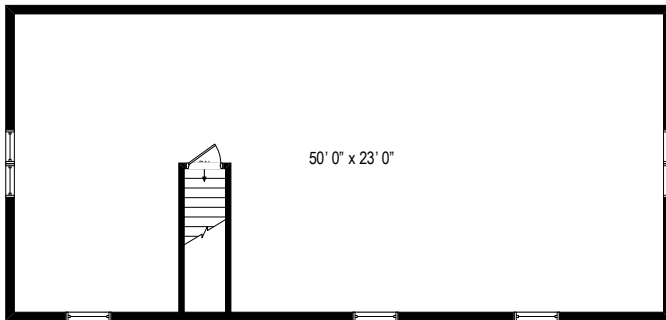

508 Mountain View Road - Asbury, NJ 08802

First Level

All dimensions are approximate. This plan is for marketing purposes only.

50' 0" x 23' 0"

508 Mountain View Road - Asbury, NJ 08802

Second Level

All dimensions are approximate. This plan is for marketing purposes only.

508 Mountain View Road - Asbury, NJ 08802

Lower Level

Garage
60' 0" x 30' 0"

508 Mountain View Road - Asbury, NJ 08802

Garage

Out Building
90' 0" x 30' 0"

508 Mountain View Road - Asbury, NJ 08802

Out Building

All dimensions are approximate. This plan is for marketing purposes only.

Garage

Second Level

First Level

Out Buiding

Lower Level

508 Mountain View Road - Asbury, NJ 08802