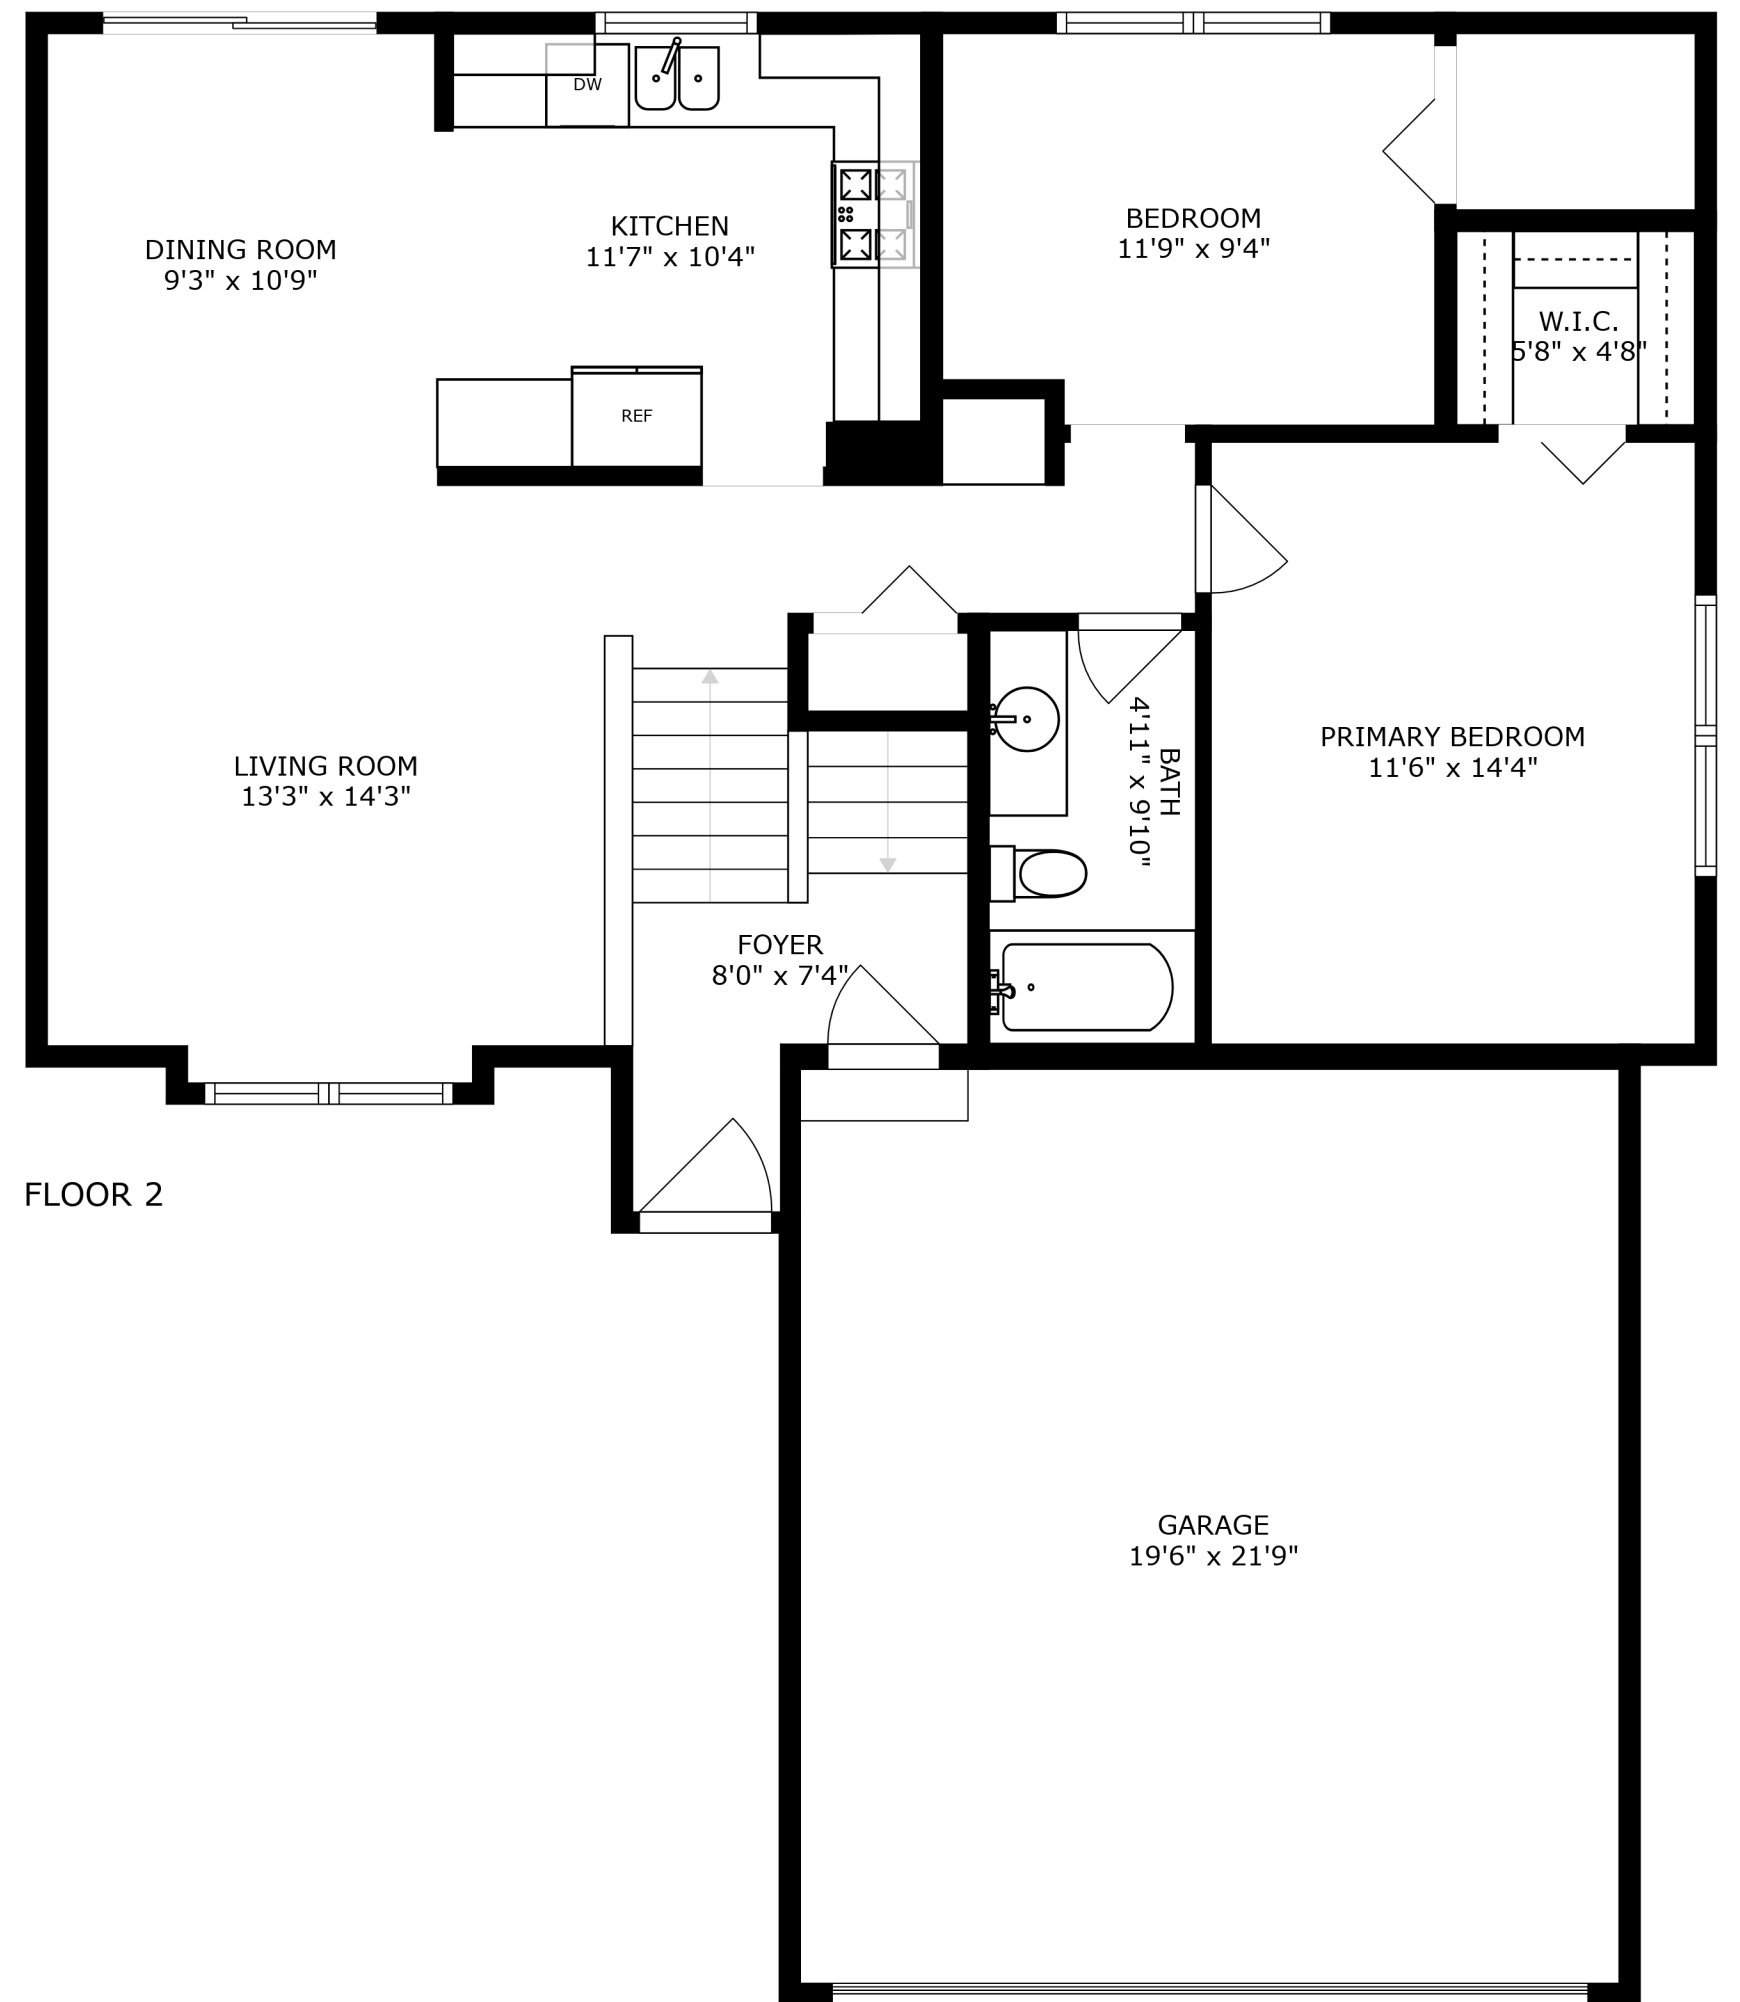

FLOOR 1

FLOOR 2

SIZES AND DIMENSIONS ARE APPROXIMATE, ACTUAL MAY VARY.

RECREATION ROOM
16'11" x 22'9"

LAUNDRY
22'3" x 10'6"

BATH
5'2" x 8'10"

BEDROOM
10'7" x 11'11"