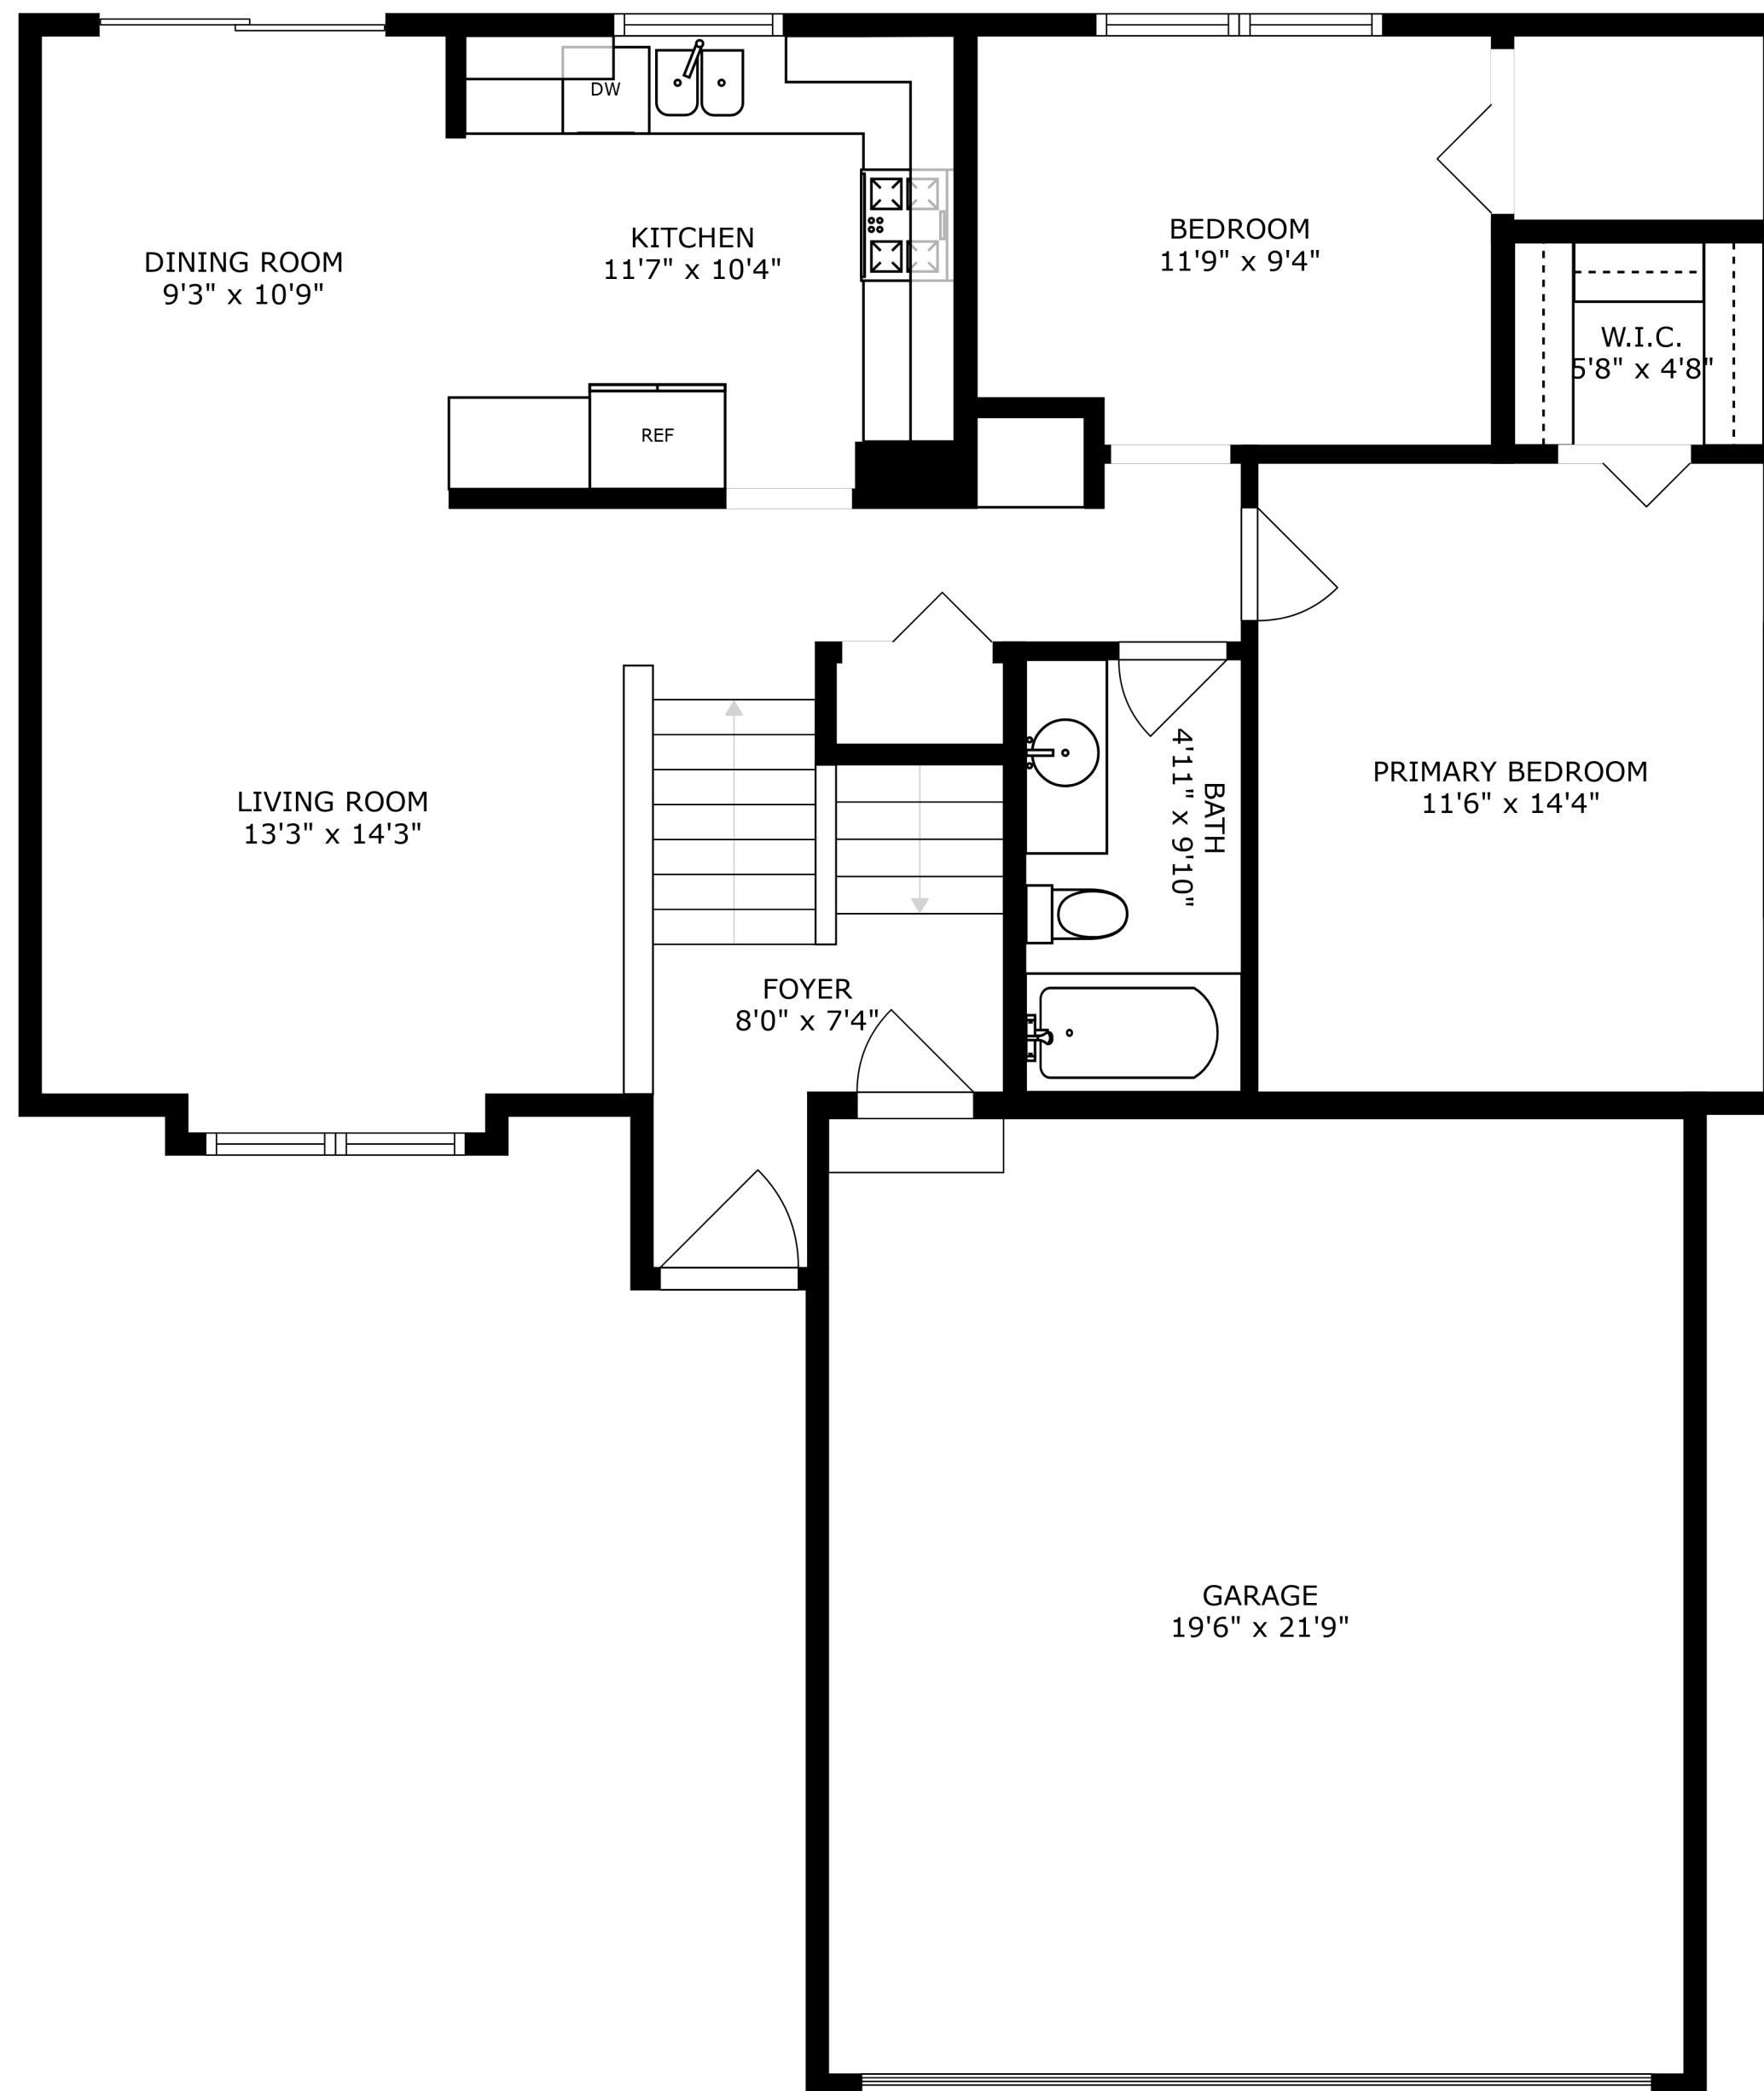

FLOOR 1

FLOOR 2

SIZES AND DIMENSIONS ARE APPROXIMATE, ACTUAL MAY VARY.

RECREATION ROOM
16'11" x 22'9"

LAUNDRY
22'3" x 10'6"

BATH
5'2" x 8'10"

BEDROOM
10'7" x 11'11"