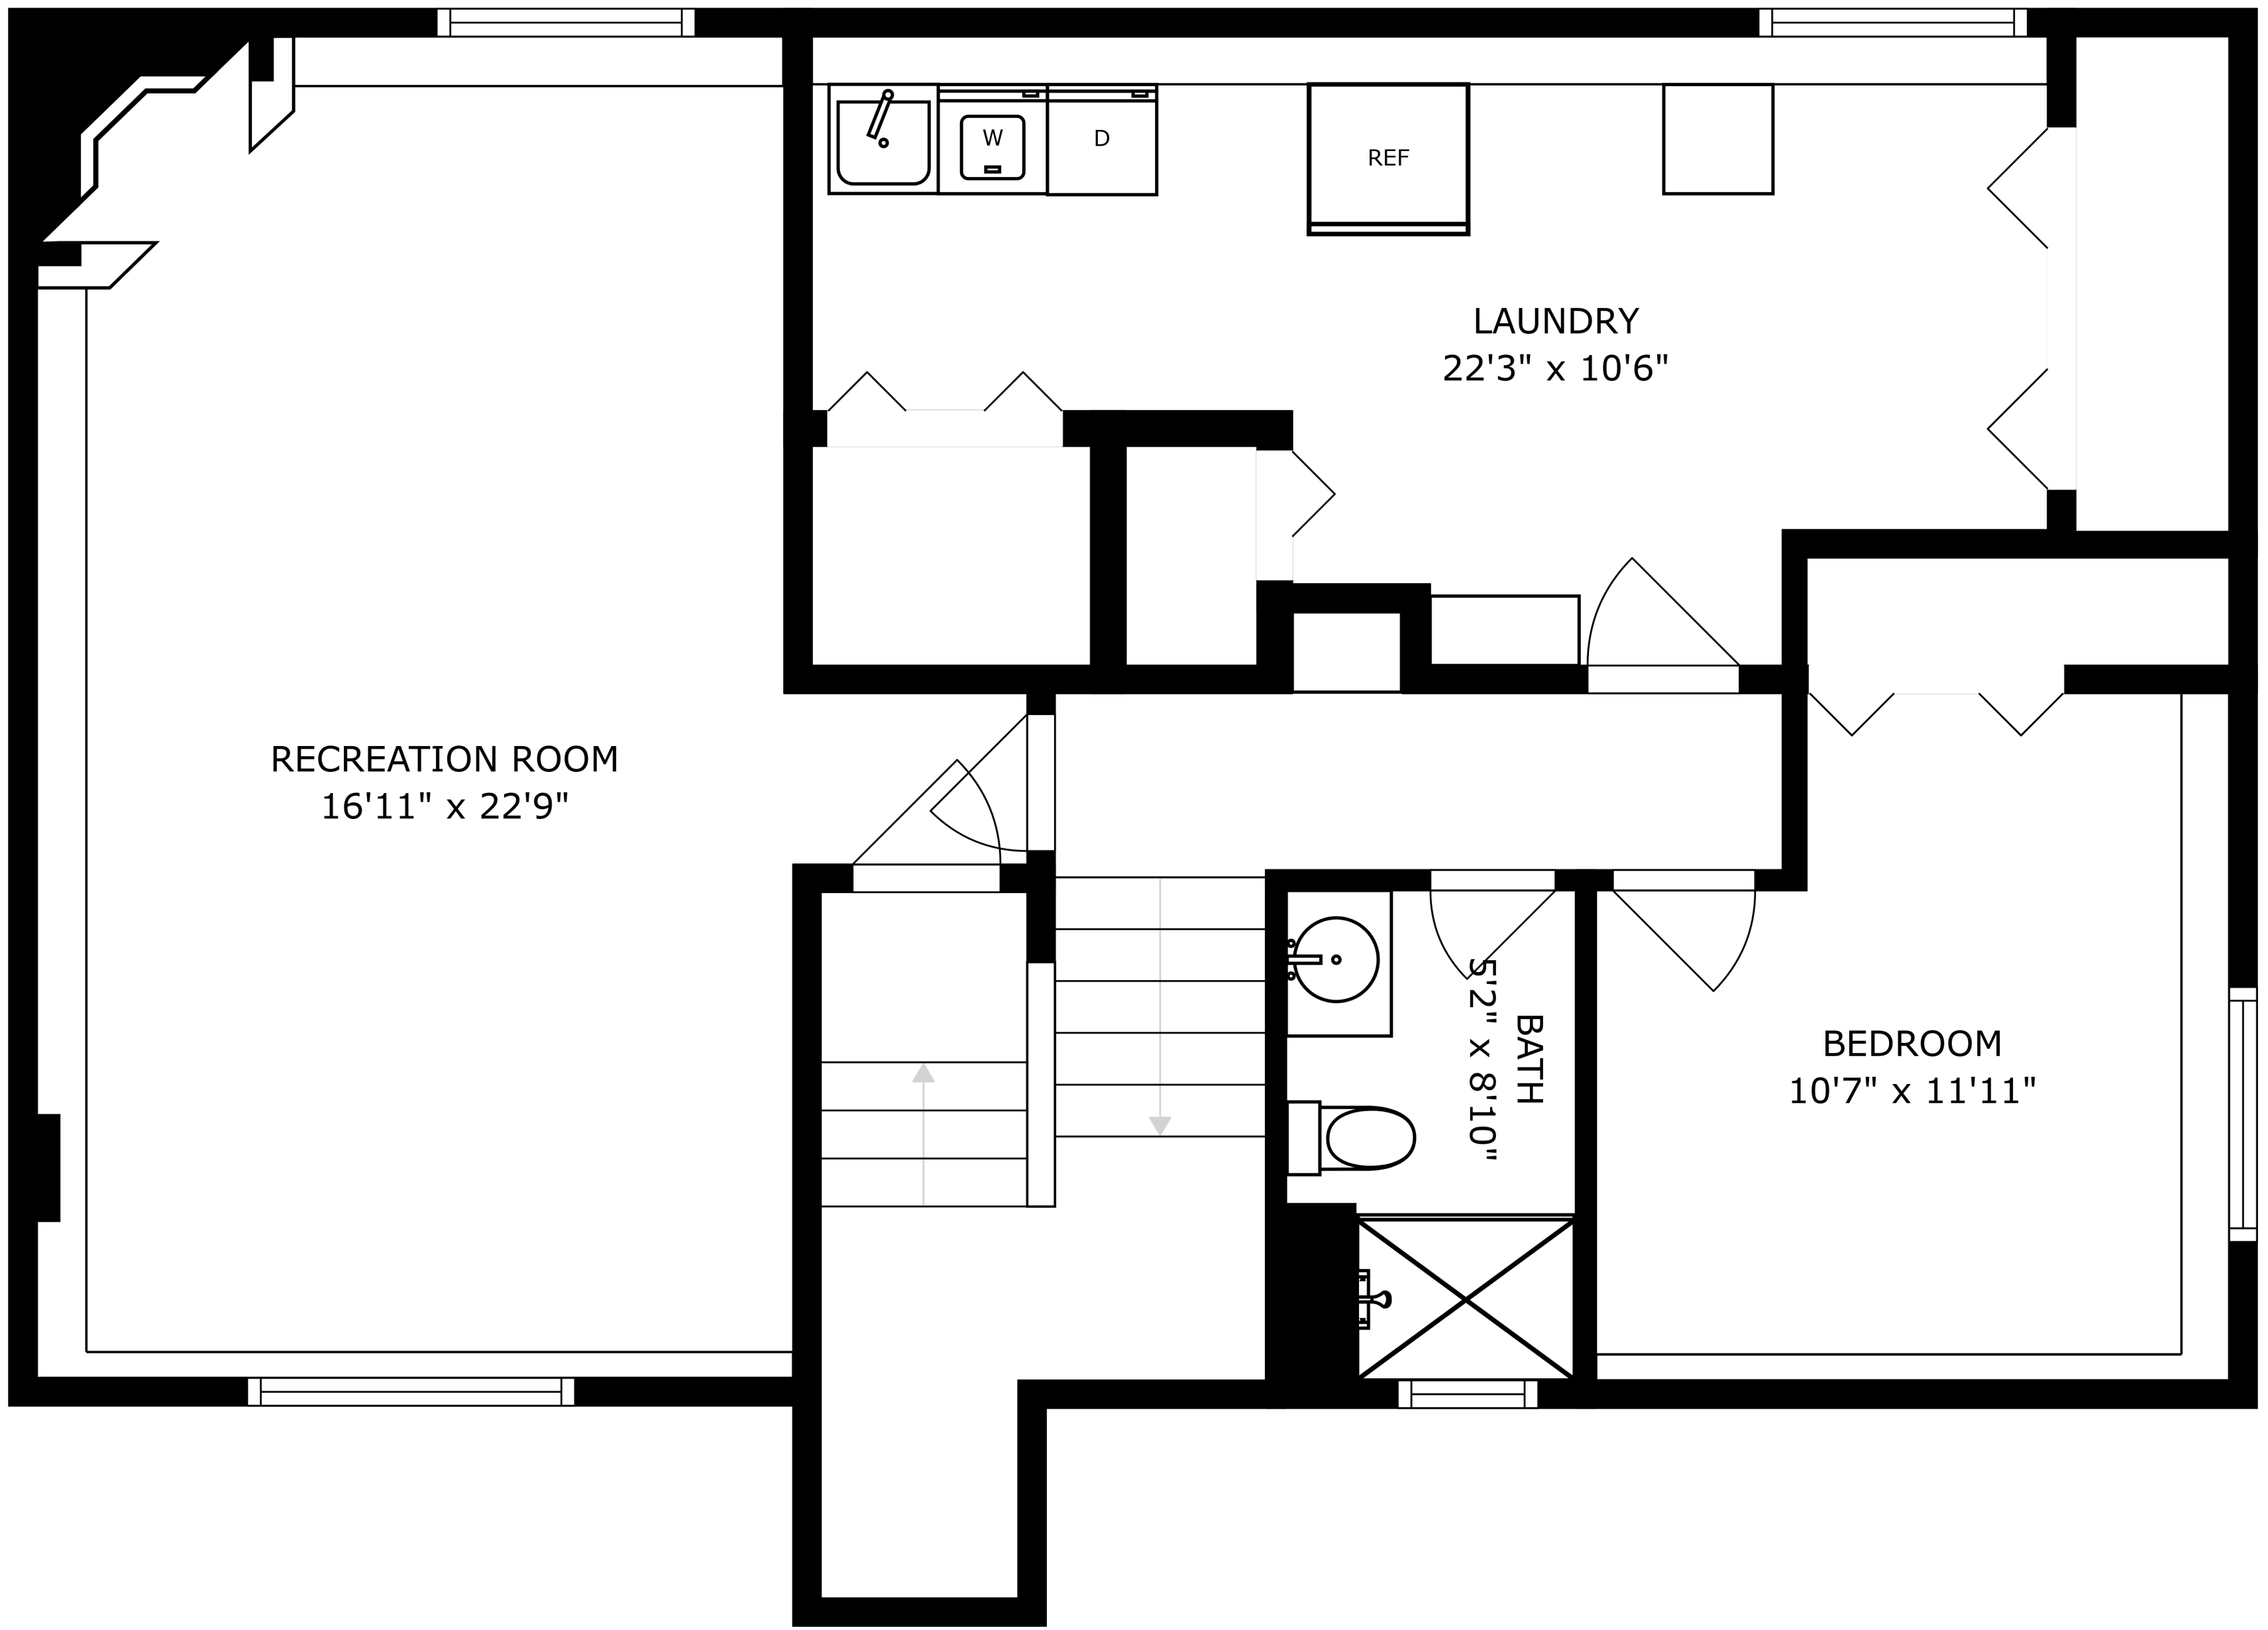

FLOOR 1

FLOOR 2

SIZES AND DIMENSIONS ARE APPROXIMATE, ACTUAL MAY VARY.

RECREATION ROOM
16'11" x 22'9"

LAUNDRY
22'3" x 10'6"

BATH
5'2" x 8'10"

BEDROOM
10'7" x 11'11"