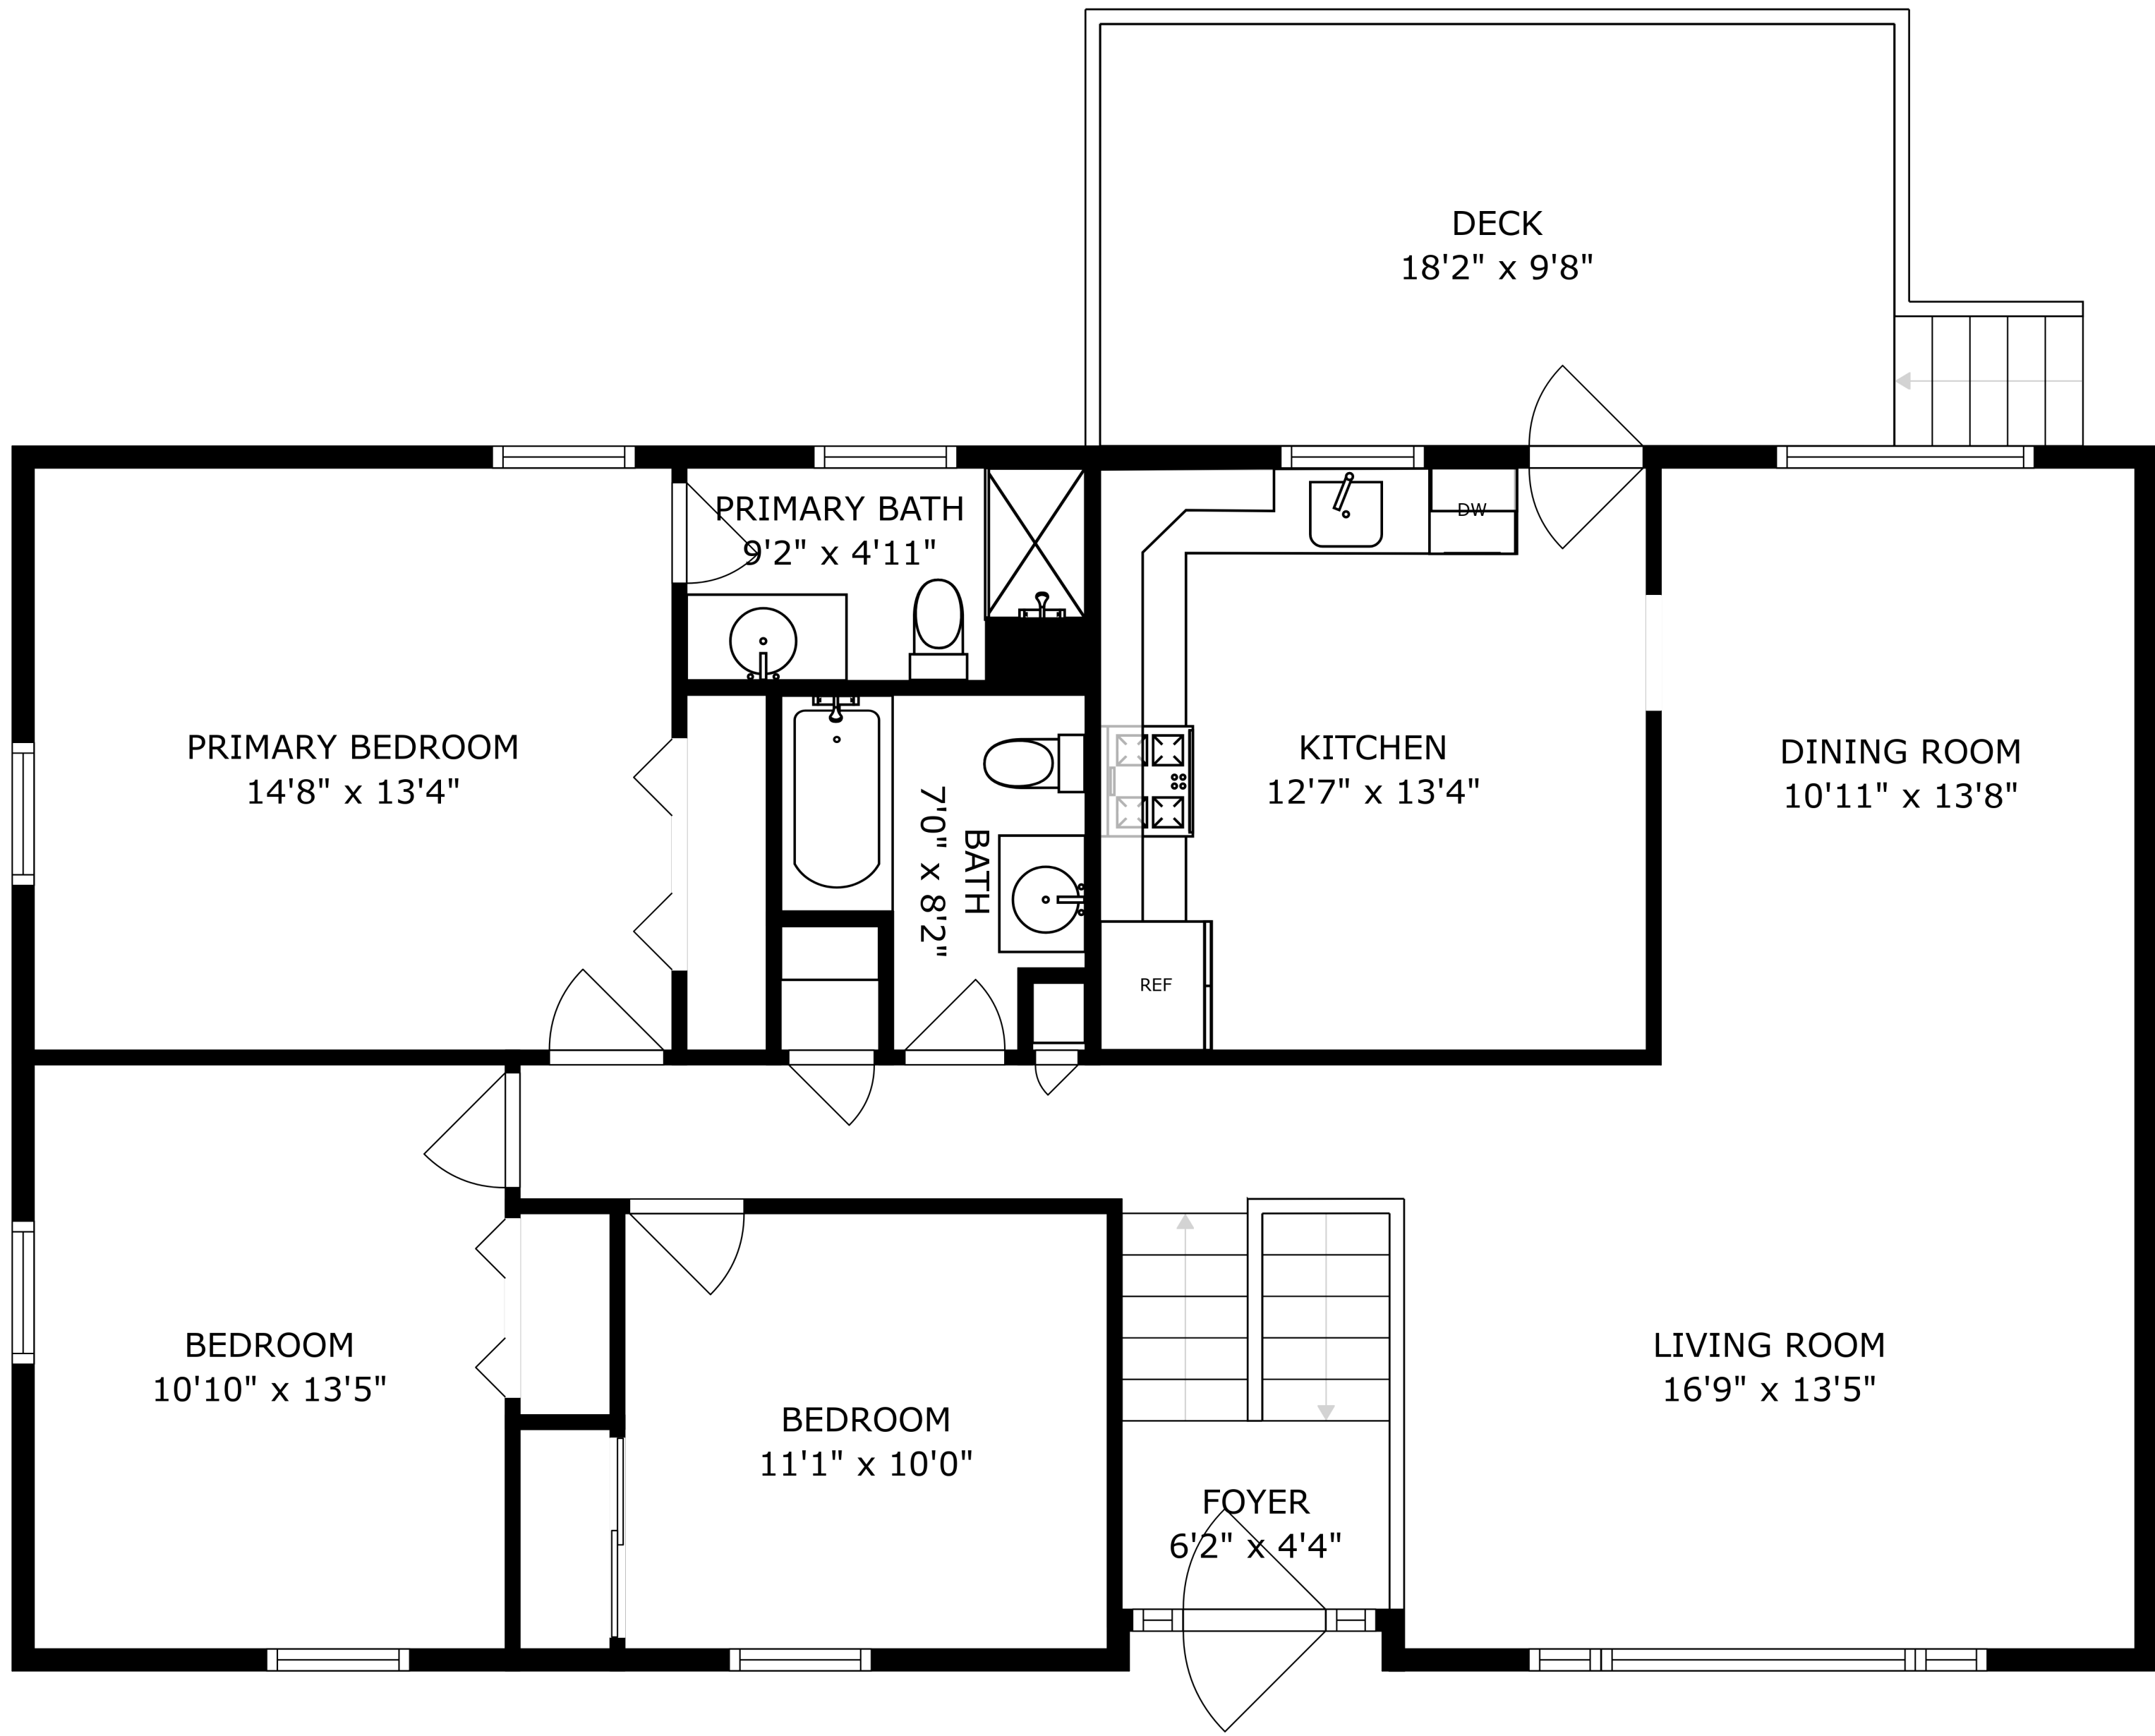

FLOOR 1

FLOOR 2

SIZES AND DIMENSIONS ARE APPROXIMATE, ACTUAL MAY VARY.

2 CAR GARAGE
24'4" x 23'6"

ELECTRICAL ROOM
6'7" x 4'4"

BATH
7'7" x 6'3"

LAUNDRY
5'6" x 4'4"

FAMILY ROOM
24'0" x 23'5"

SUNROOM
16'1" x 10'7"

REF