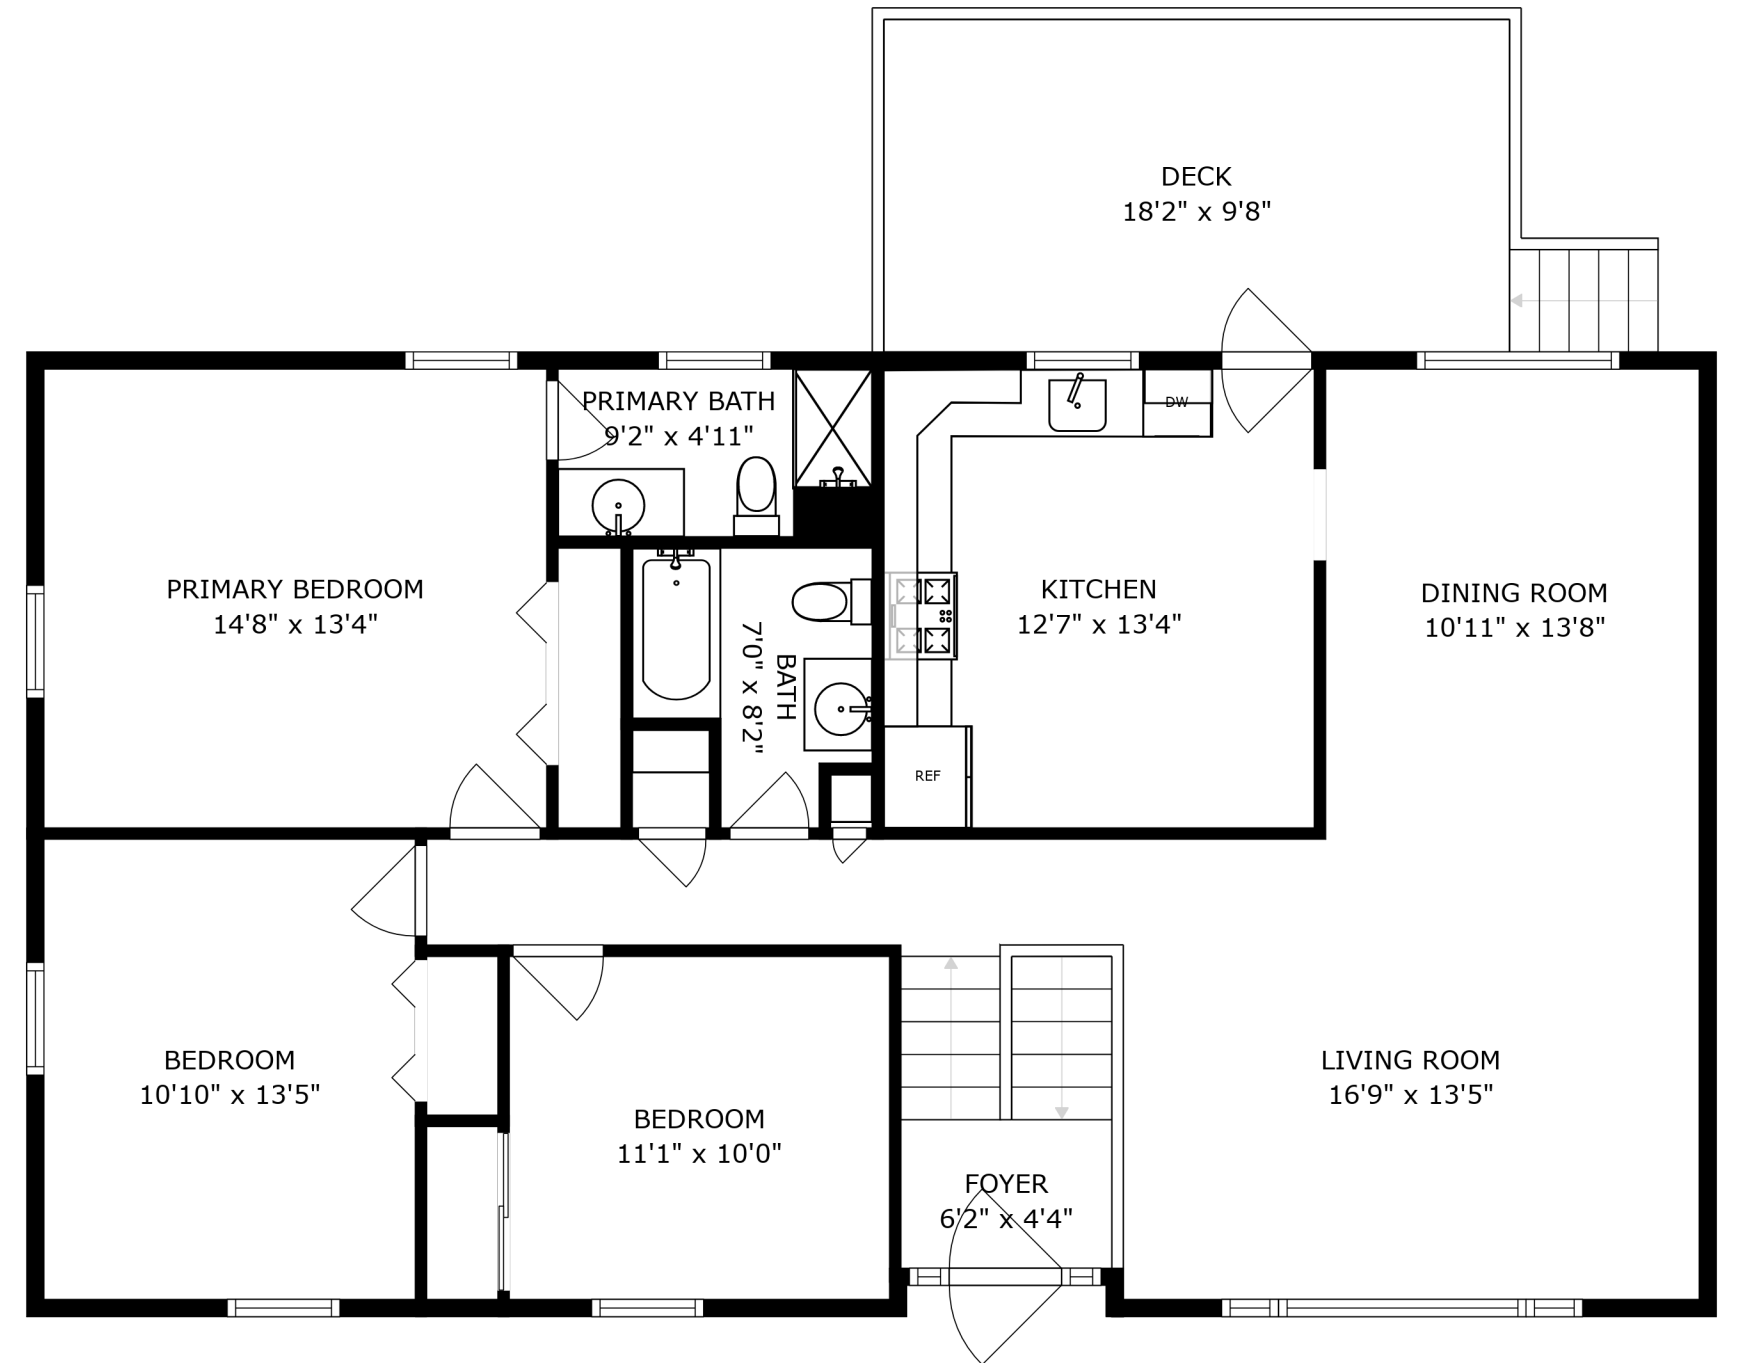

FLOOR 1

FLOOR 2

SIZES AND DIMENSIONS ARE APPROXIMATE, ACTUAL MAY VARY.

2 CAR GARAGE
24'4" x 23'6"

ELECTRICAL ROOM
6'7" x 4'4"

BATH
7'7" x 6'3"

LAUNDRY
5'6" x 4'4"

FAMILY ROOM
24'0" x 23'5"

SUNROOM
16'1" x 10'7"

REF