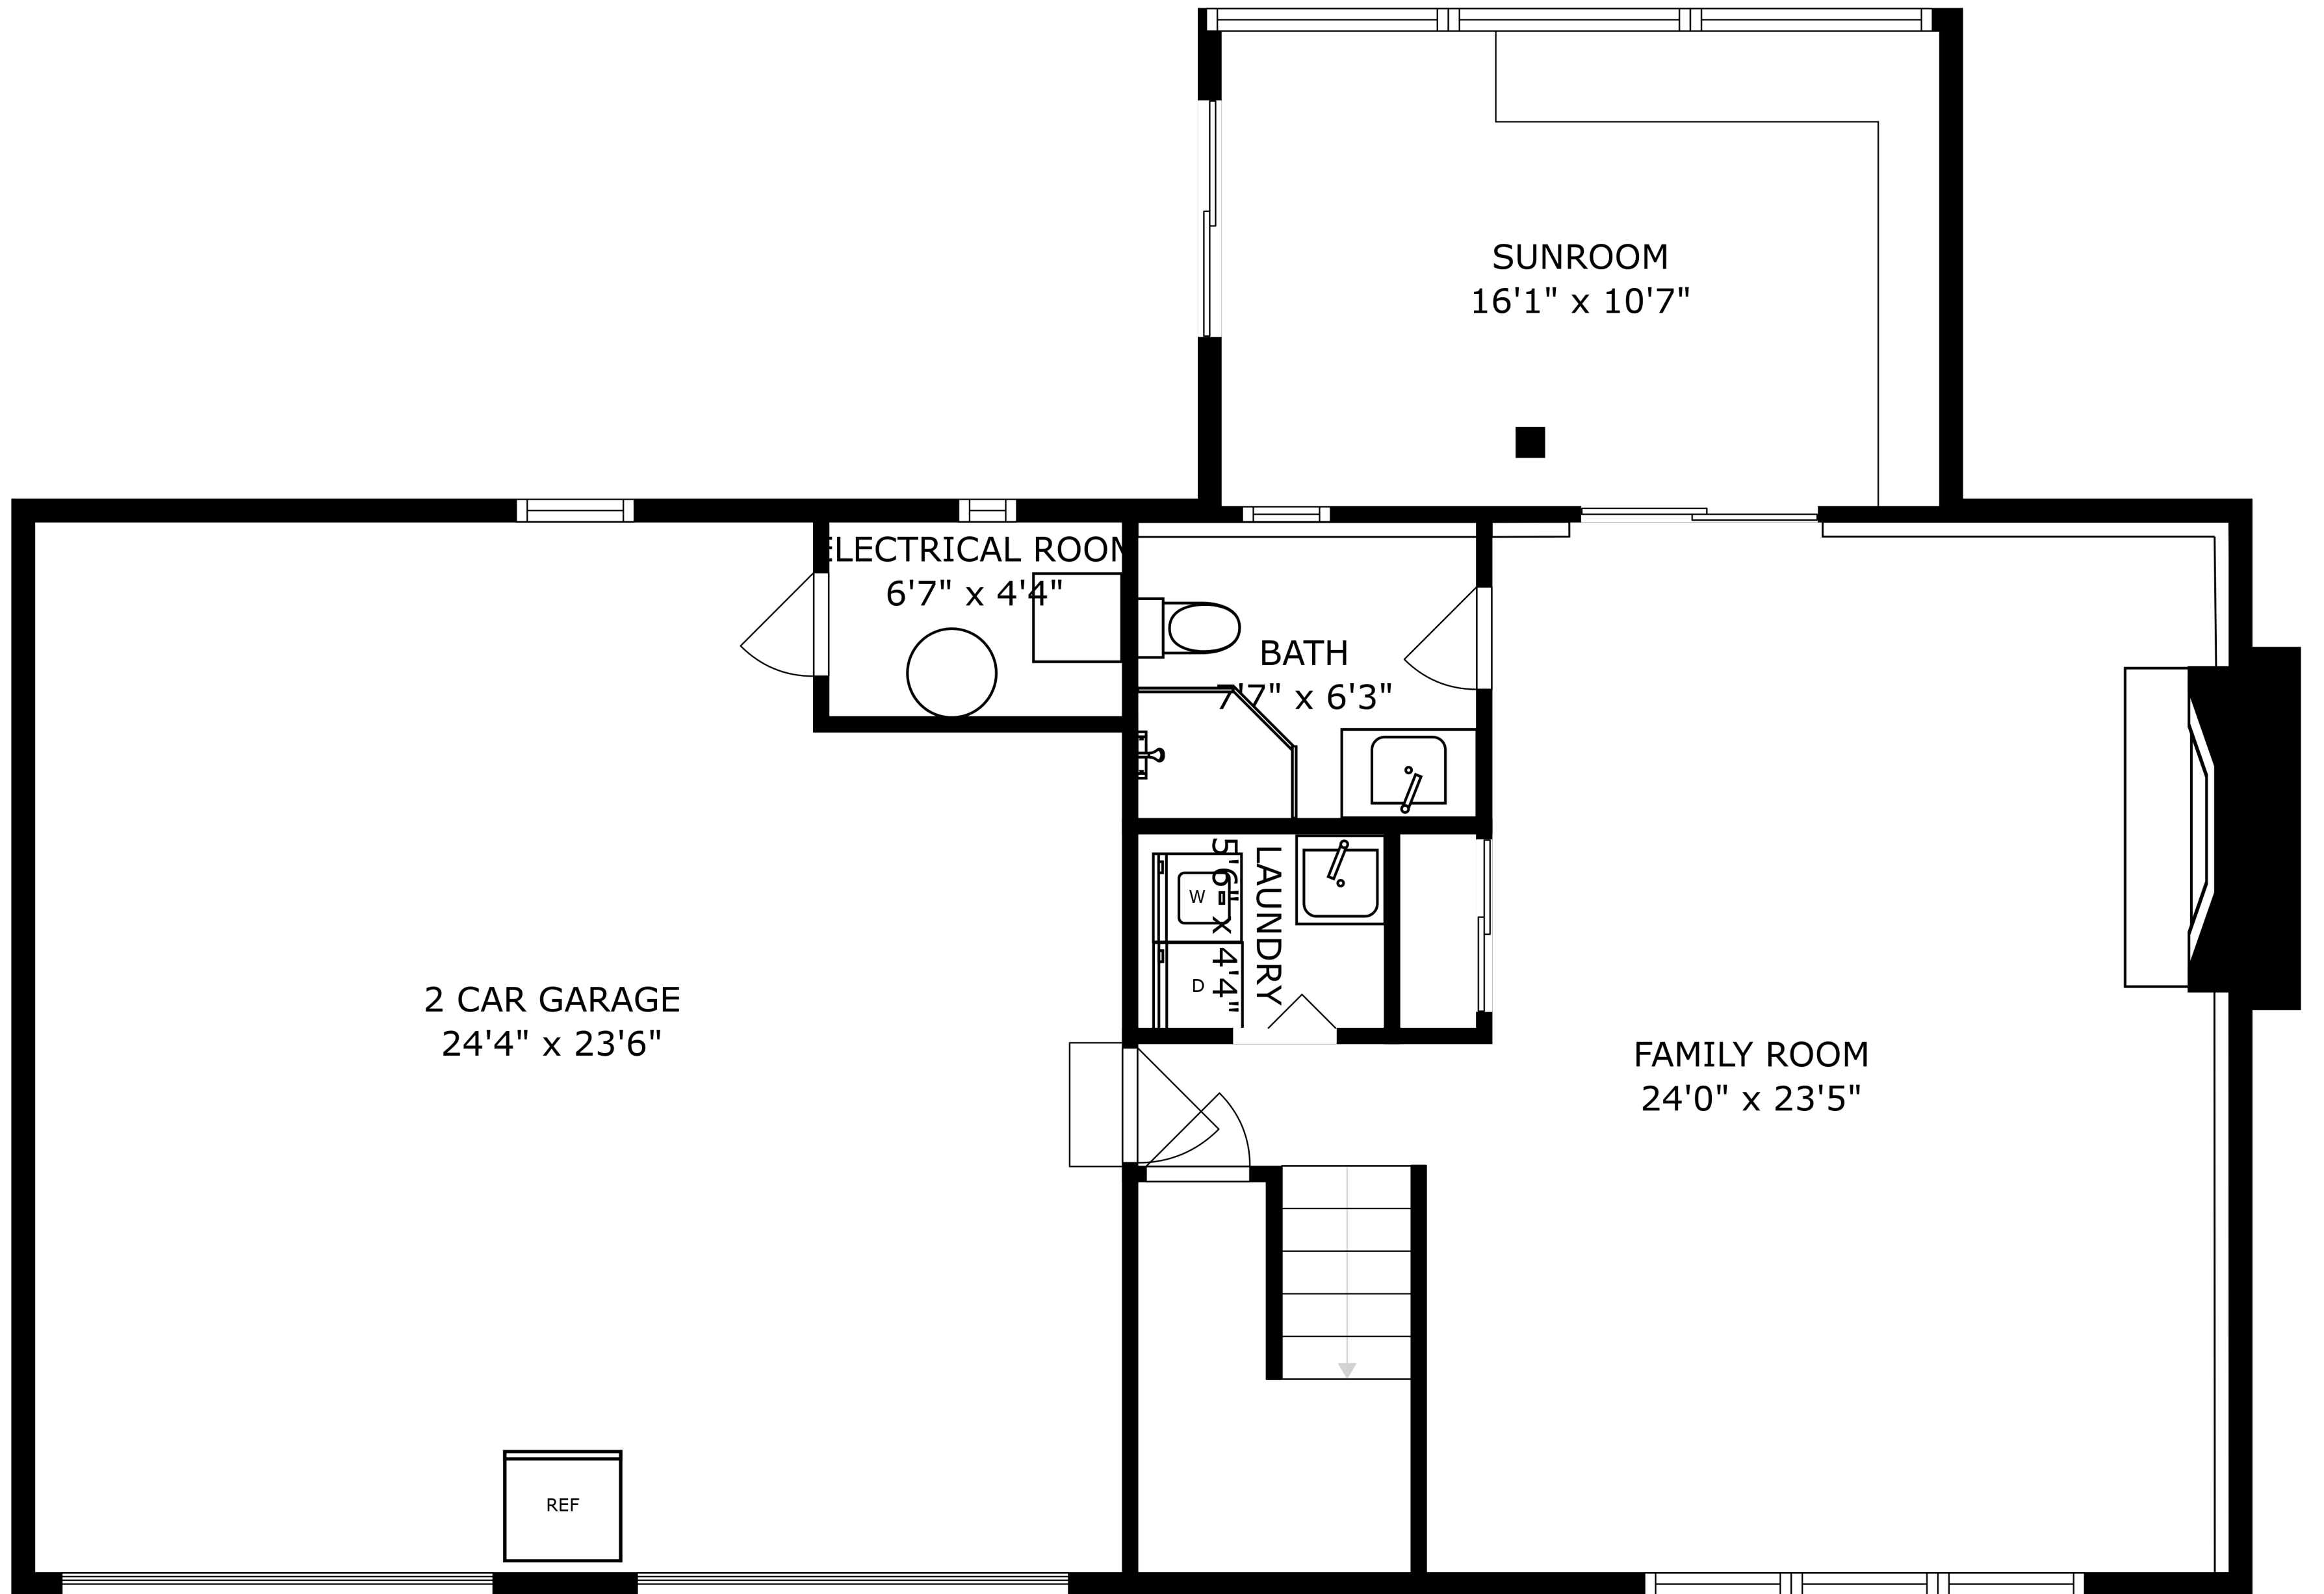

FLOOR 1

FLOOR 2

SIZES AND DIMENSIONS ARE APPROXIMATE, ACTUAL MAY VARY.

2 CAR GARAGE
24'4" x 23'6"

ELECTRICAL ROOM
6'7" x 4'4"

BATH
7'7" x 6'3"

LAUNDRY
5'6" x 4'4"

FAMILY ROOM
24'0" x 23'5"

SUNROOM
16'1" x 10'7"

REF