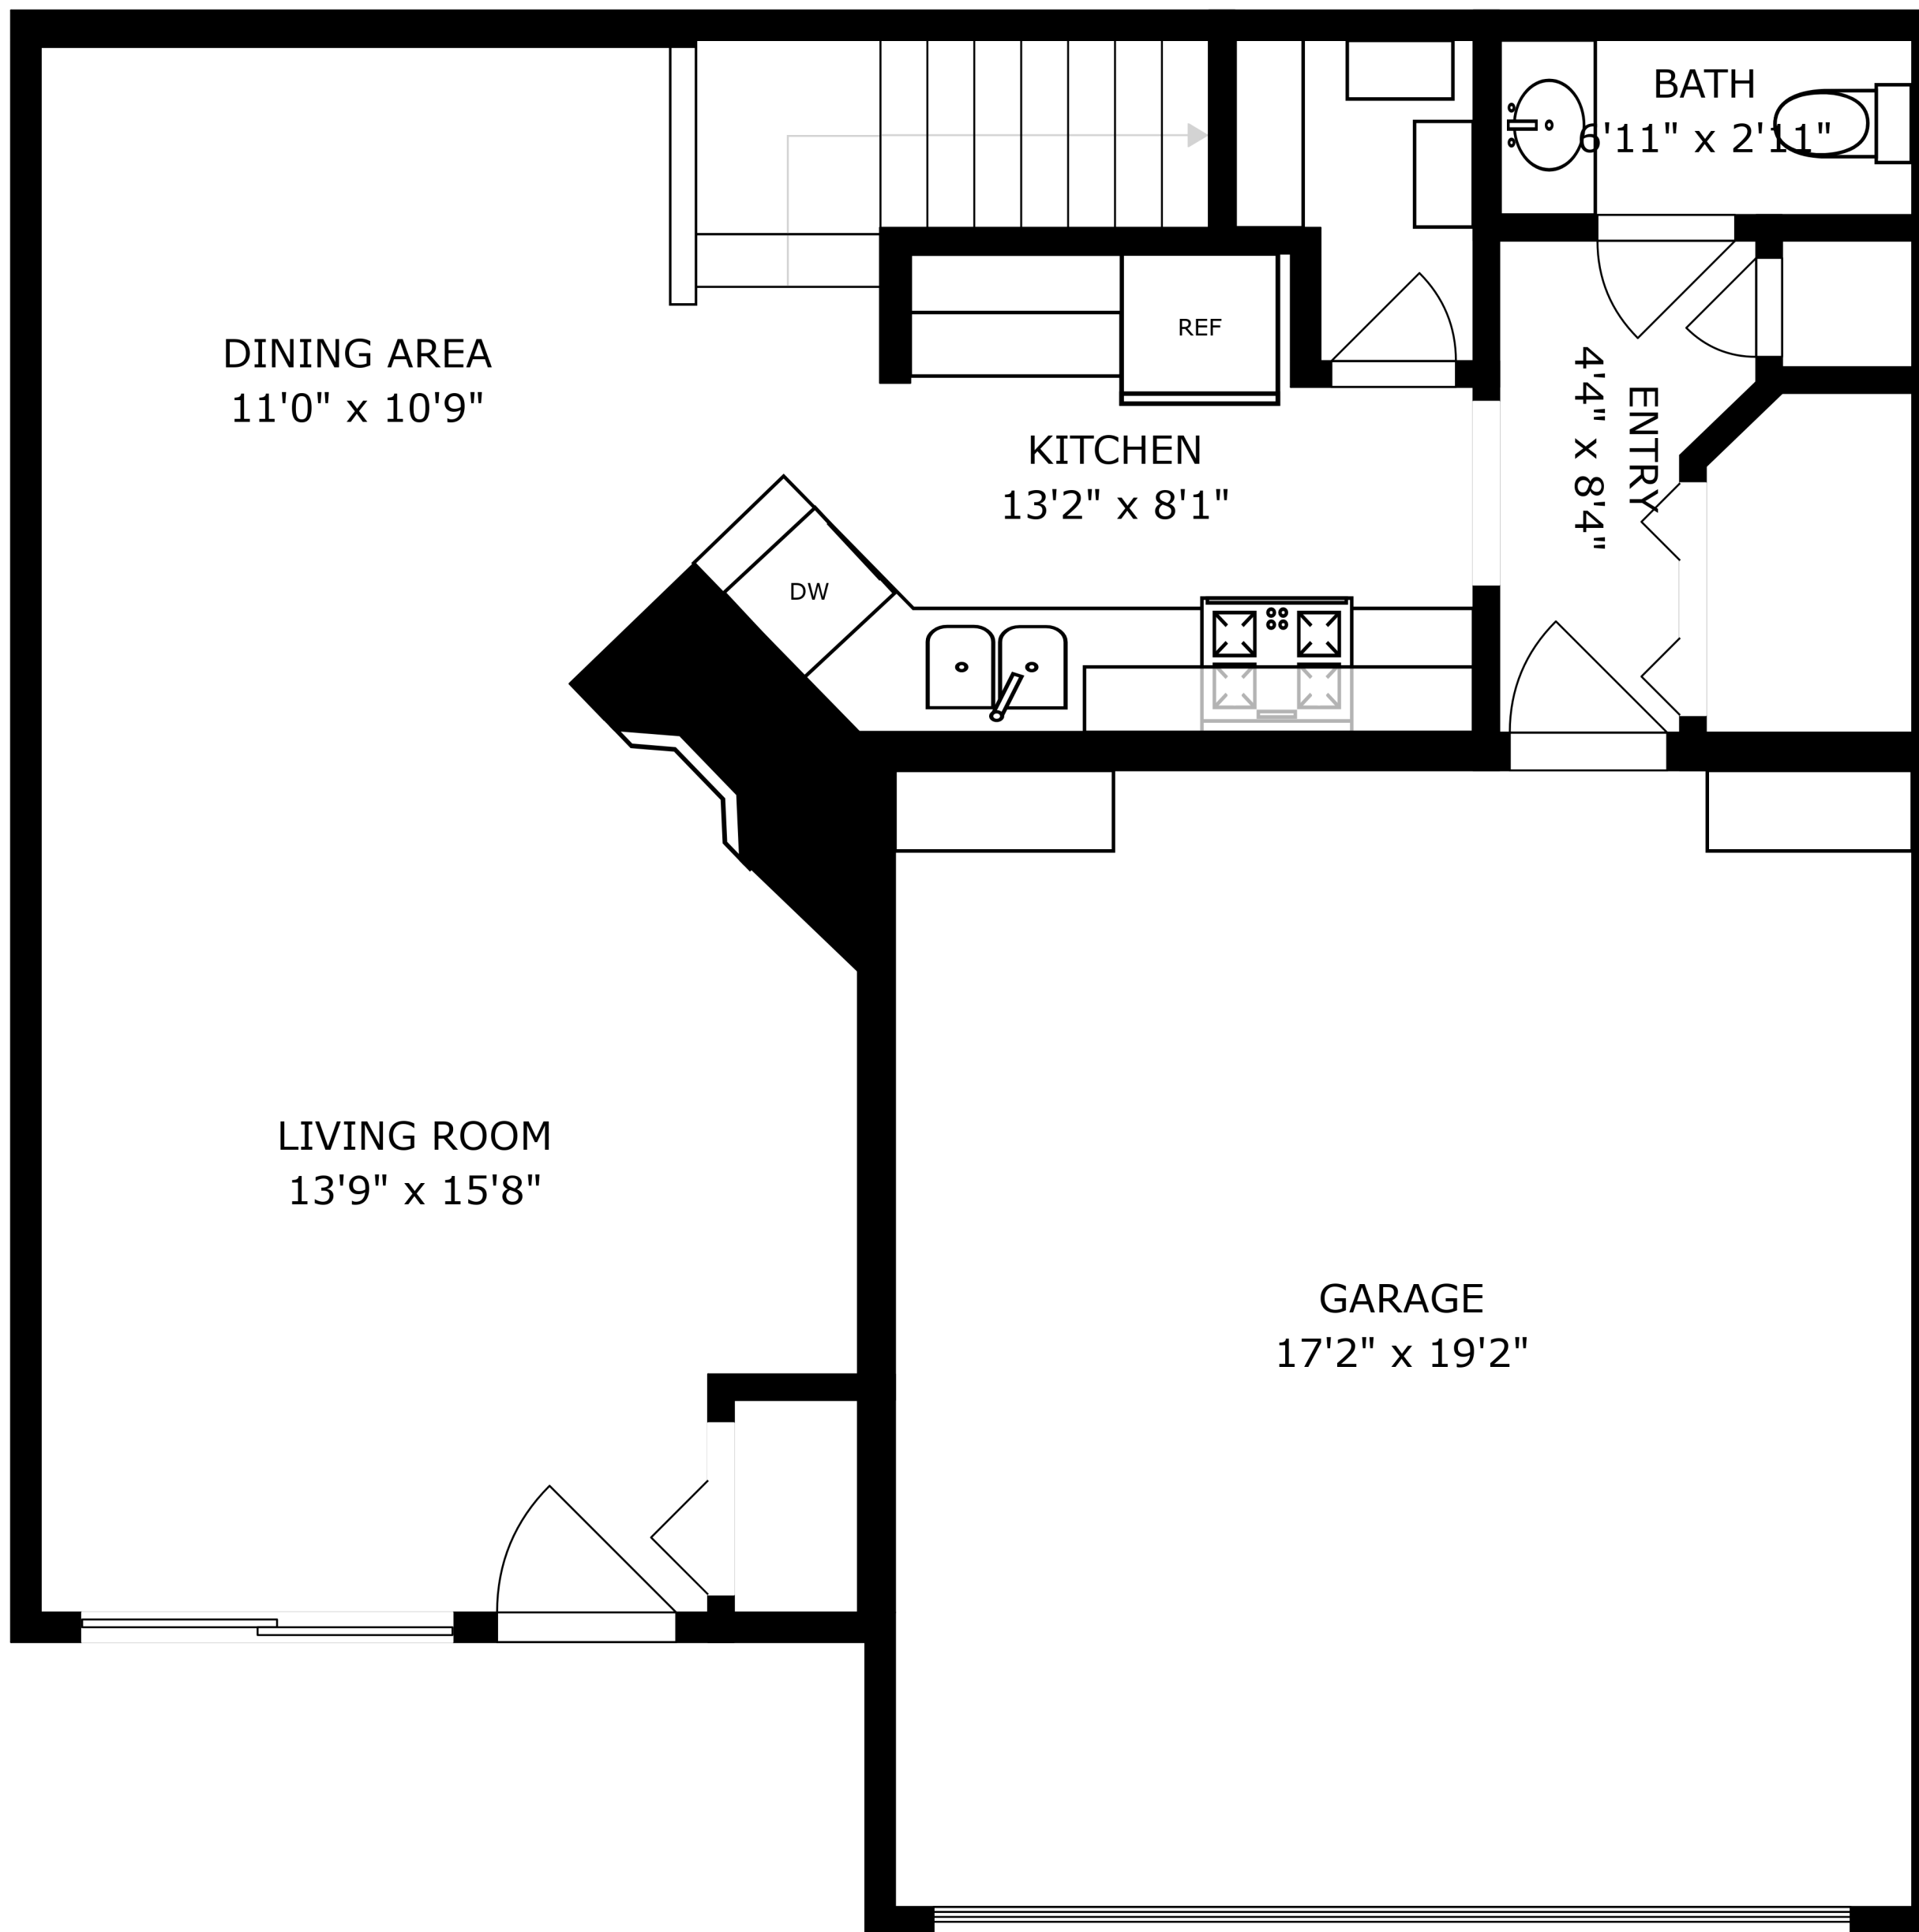

SIZES AND DIMENSIONS ARE APPROXIMATE, ACTUAL MAY VARY.

SIZES AND DIMENSIONS ARE APPROXIMATE, ACTUAL MAY VARY.

DINING AREA
11'0" x 10'9"

KITCHEN
13'2" x 8'1"

BATH
6'11" x 2'11"

ENTRY
4'4" x 8'4"

LIVING ROOM
13'9" x 15'8"

GARAGE
17'2" x 19'2"