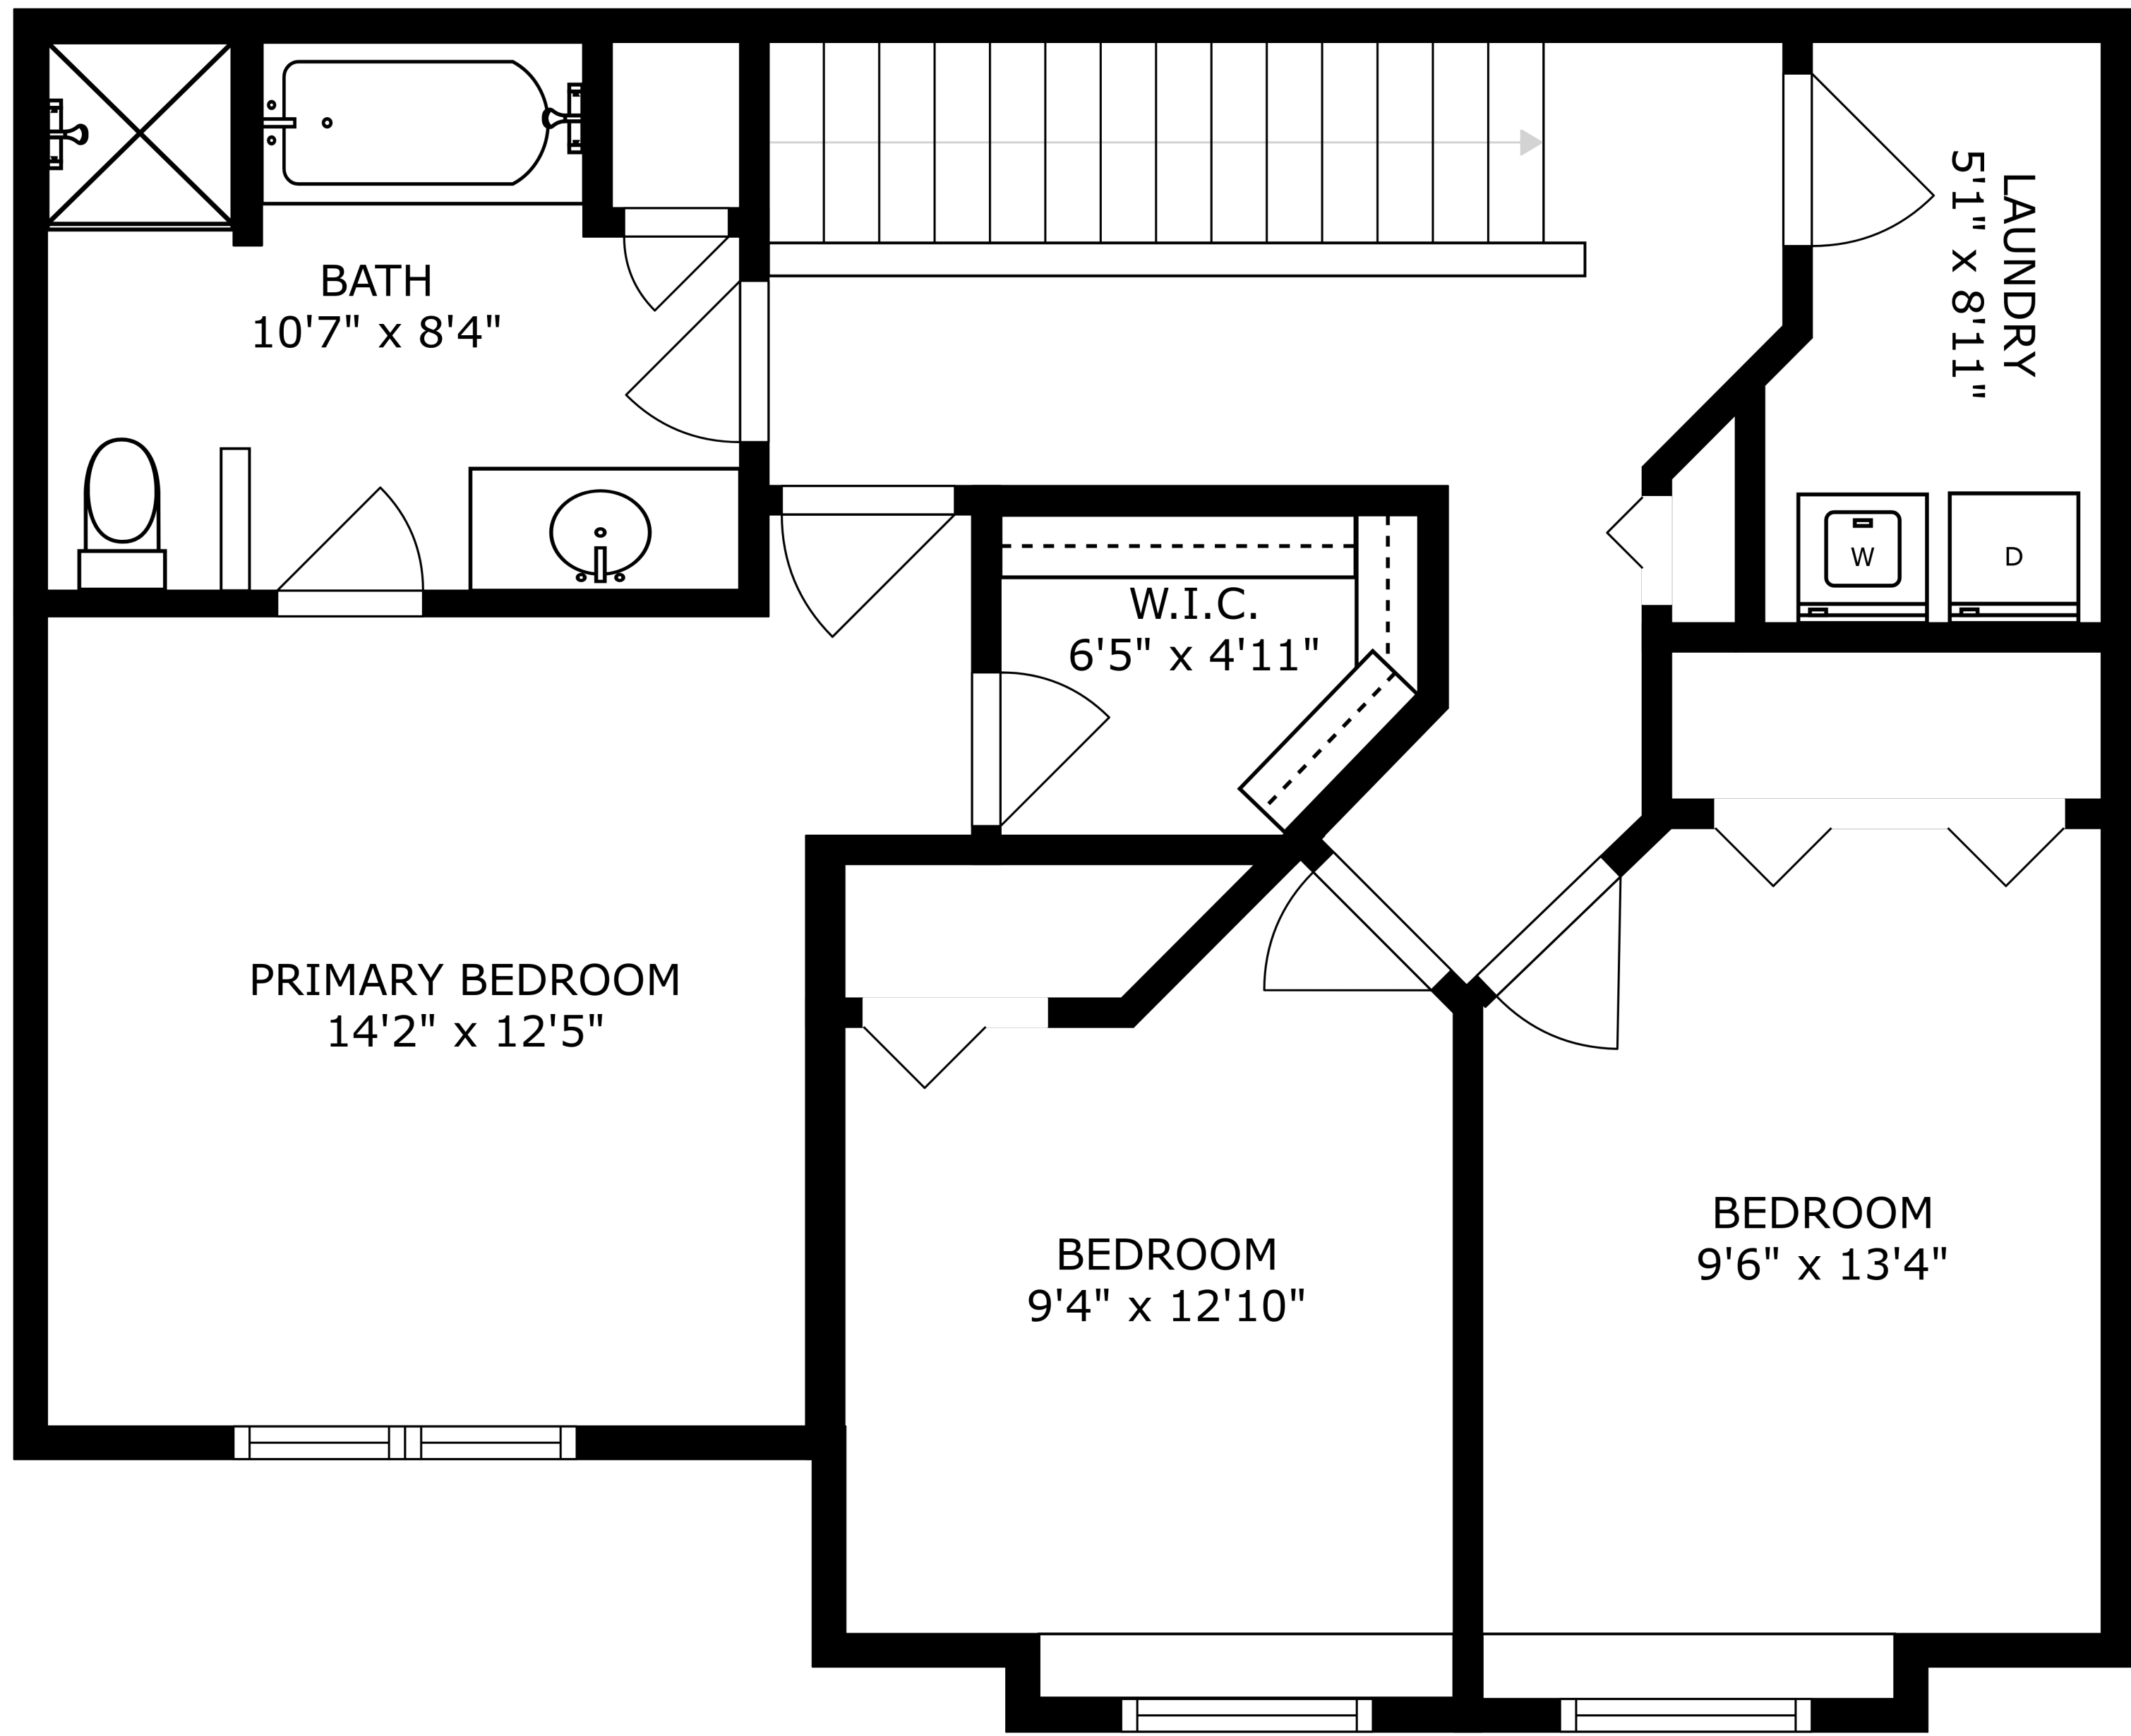

SIZES AND DIMENSIONS ARE APPROXIMATE, ACTUAL MAY VARY.

SIZES AND DIMENSIONS ARE APPROXIMATE, ACTUAL MAY VARY.

DINING AREA
11'0" x 10'9"

KITCHEN
13'2" x 8'1"

BATH
6'11" x 2'11"

ENTRY
4'4" x 8'4"

LIVING ROOM
13'9" x 15'8"

GARAGE
17'2" x 19'2"