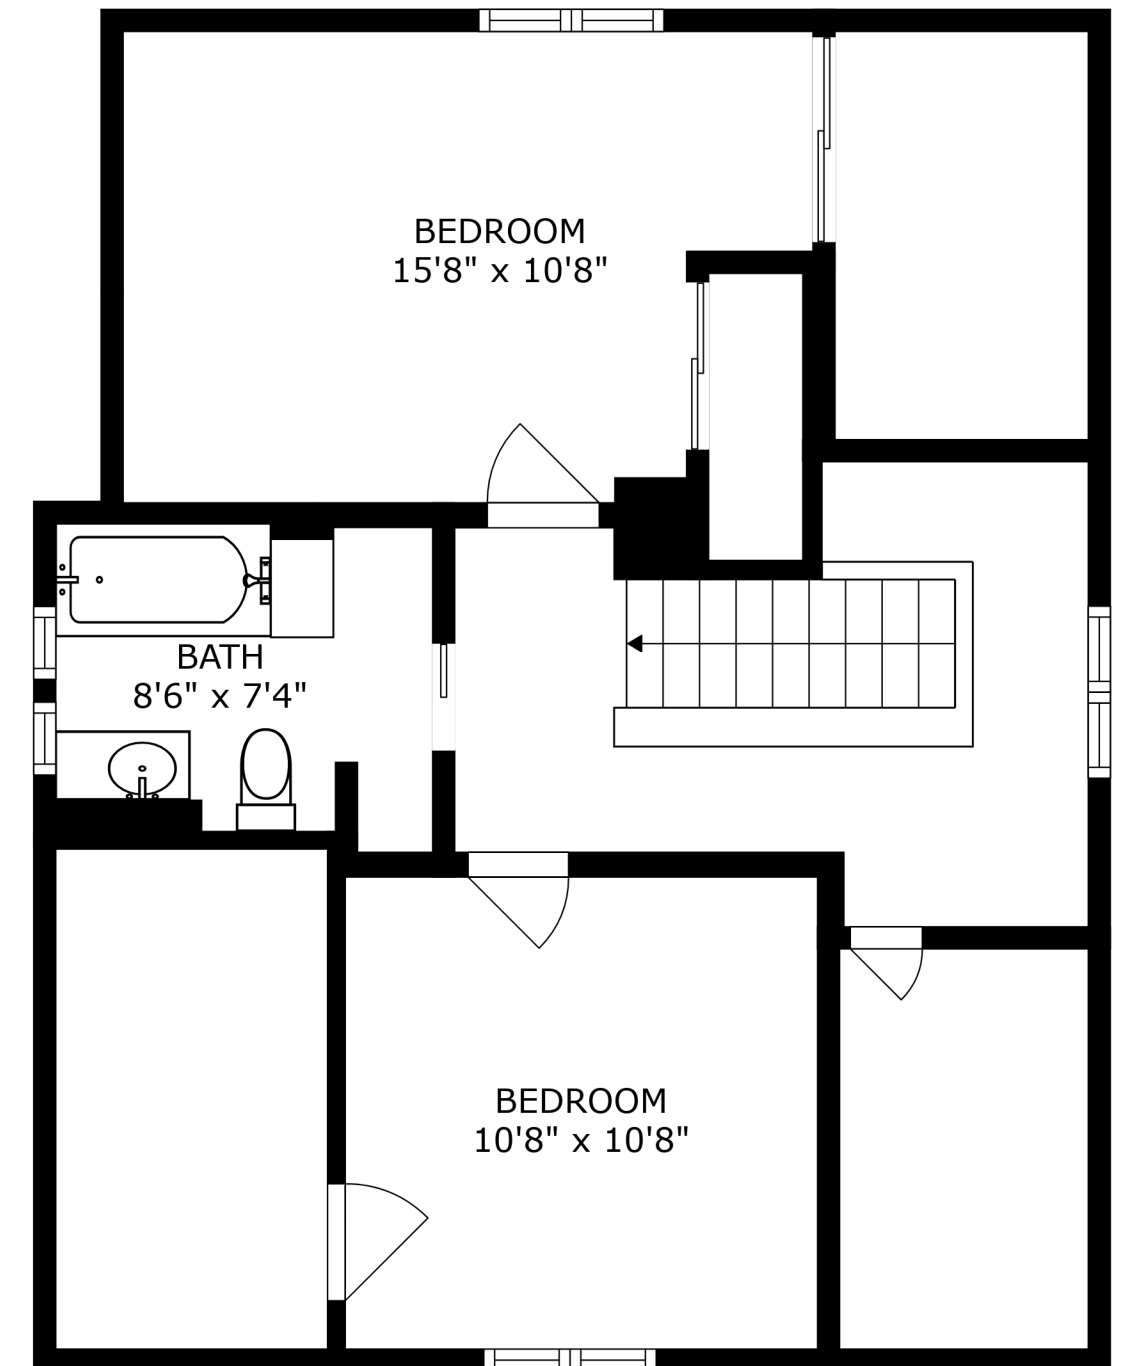

FLOOR 1

FLOOR 2

FLOOR 3

SIZES AND DIMENSIONS ARE APPROXIMATE, ACTUAL MAY VARY.

SIZES AND DIMENSIONS ARE APPROXIMATE, ACTUAL MAY VARY.

REF

STORAGE
7'11" x 7'8"

RECREATION ROOM
13'9" x 20'4"

UTILITY
10'8" x 28'6"