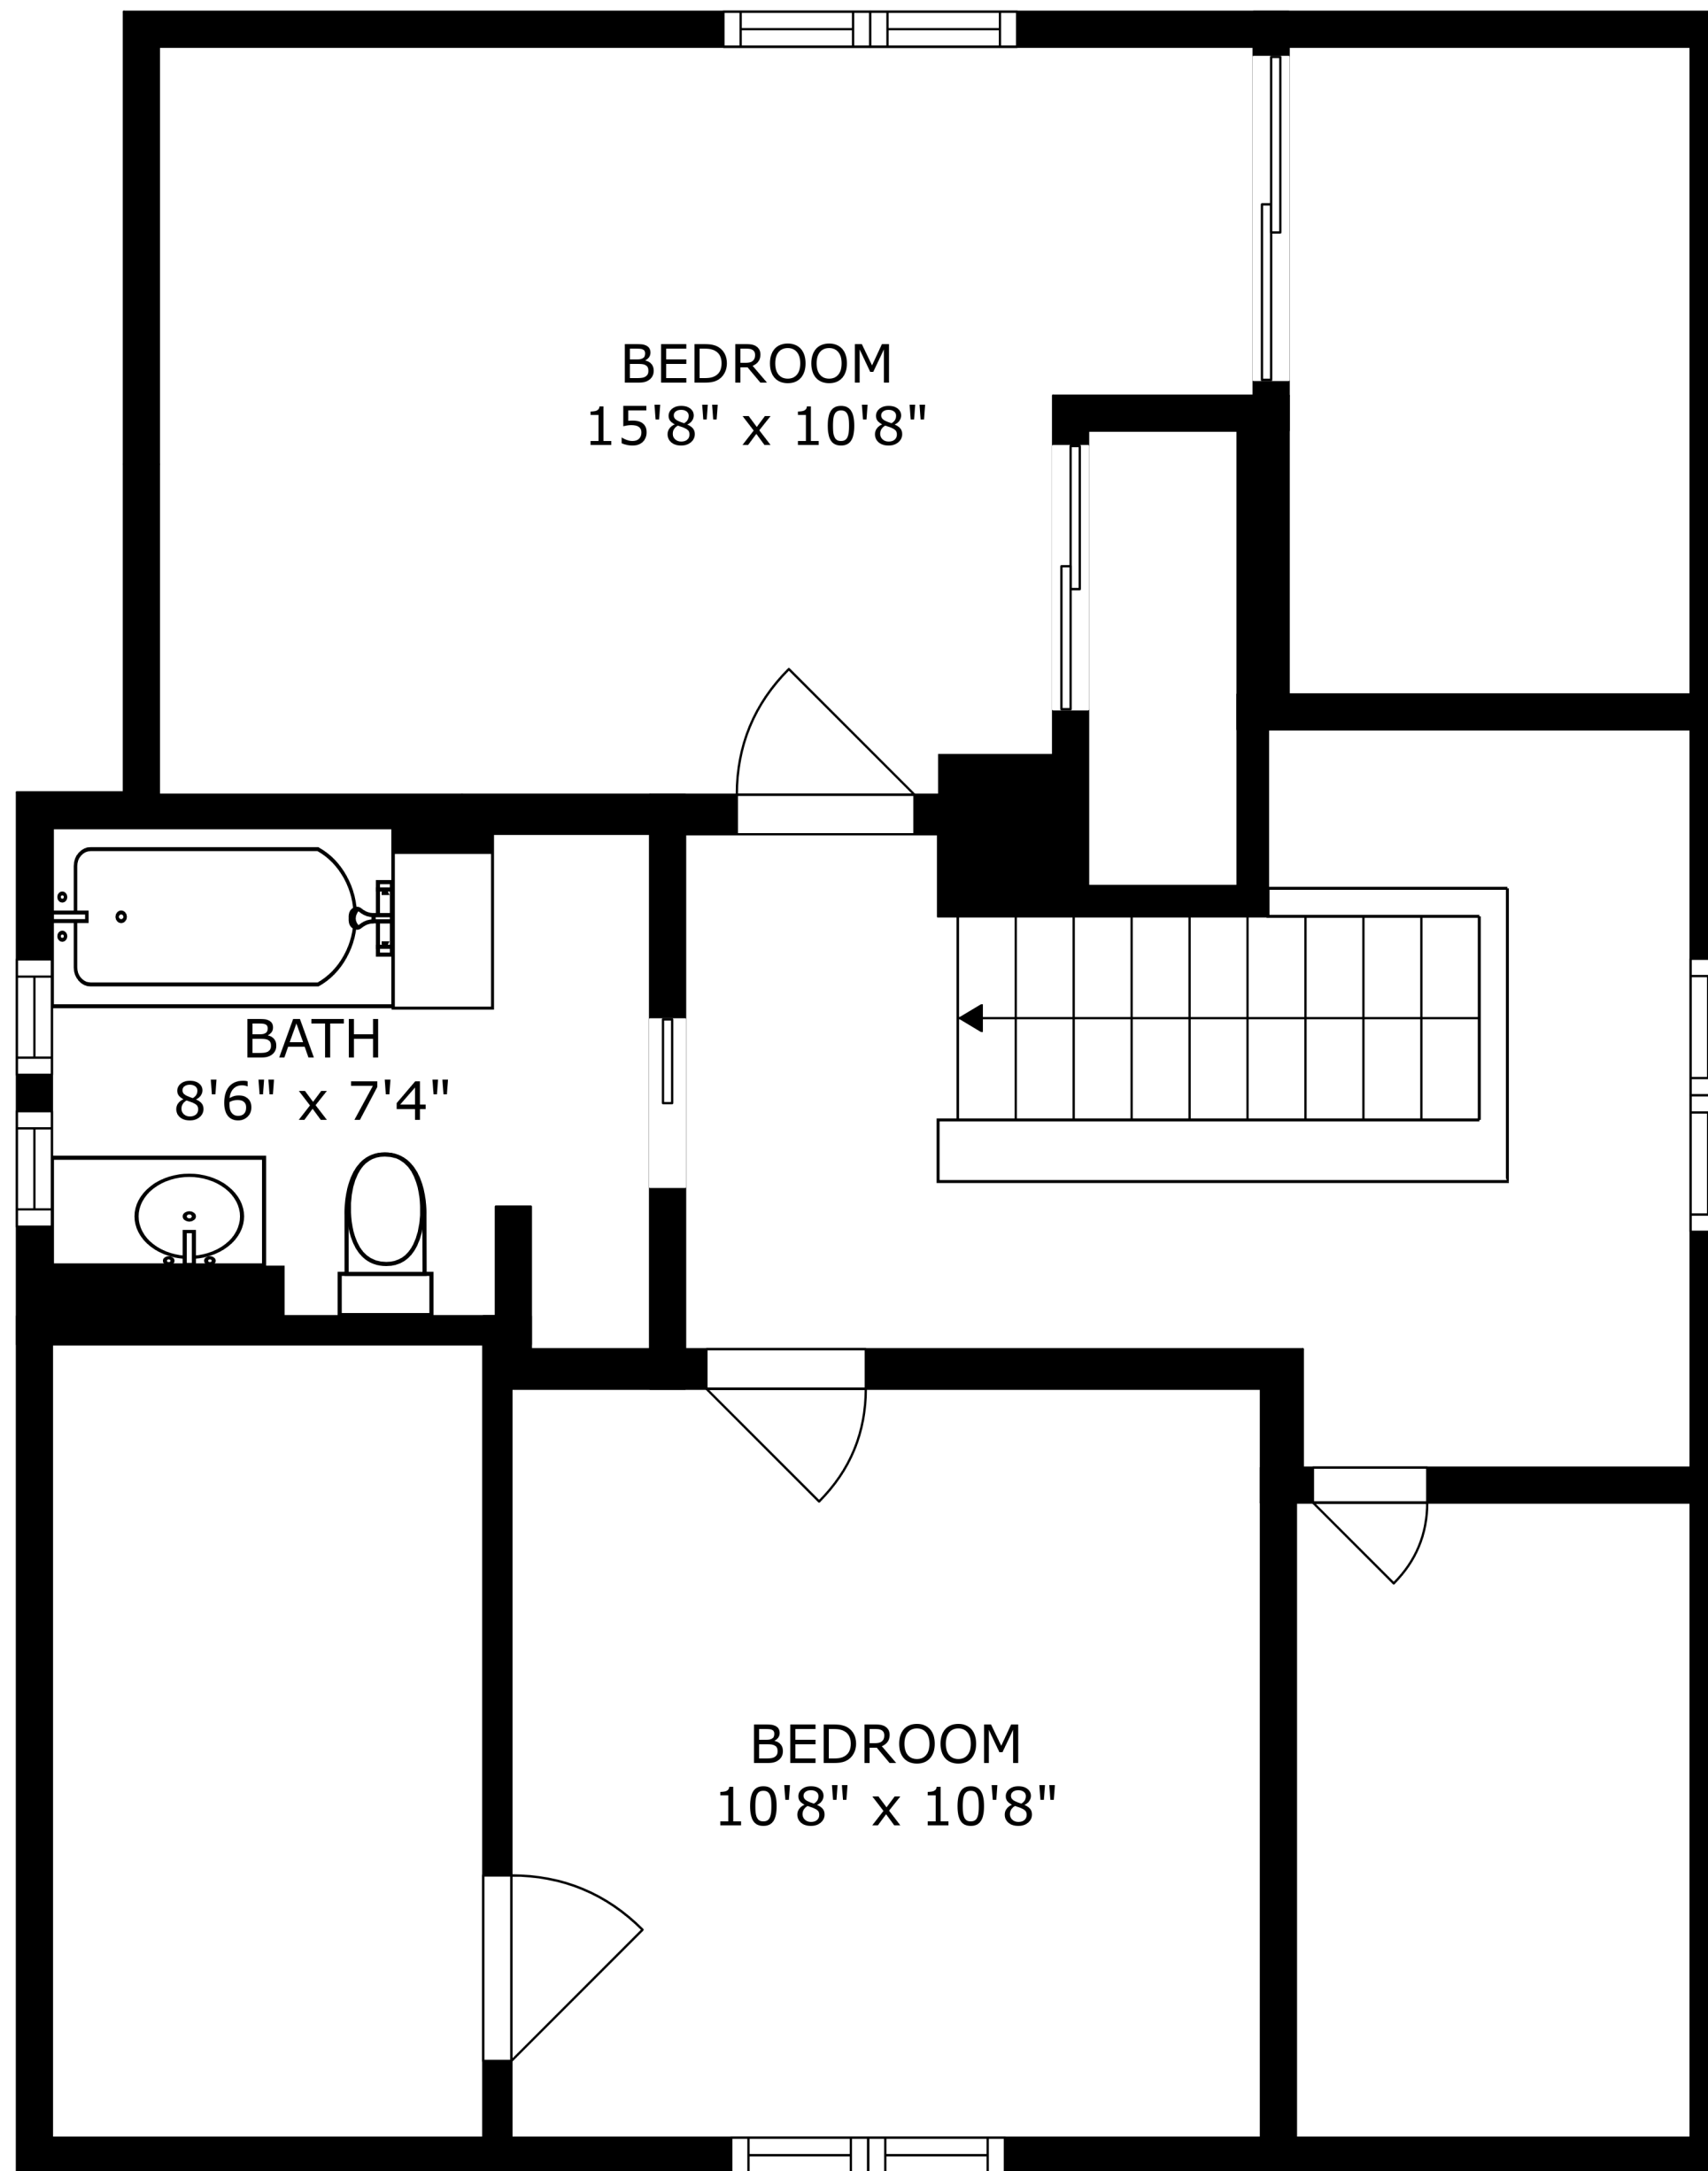

FLOOR 1

FLOOR 2

FLOOR 3

SIZES AND DIMENSIONS ARE APPROXIMATE, ACTUAL MAY VARY.

SIZES AND DIMENSIONS ARE APPROXIMATE, ACTUAL MAY VARY.

REF

STORAGE
7'11" x 7'8"

RECREATION ROOM
13'9" x 20'4"

UTILITY
10'8" x 28'6"