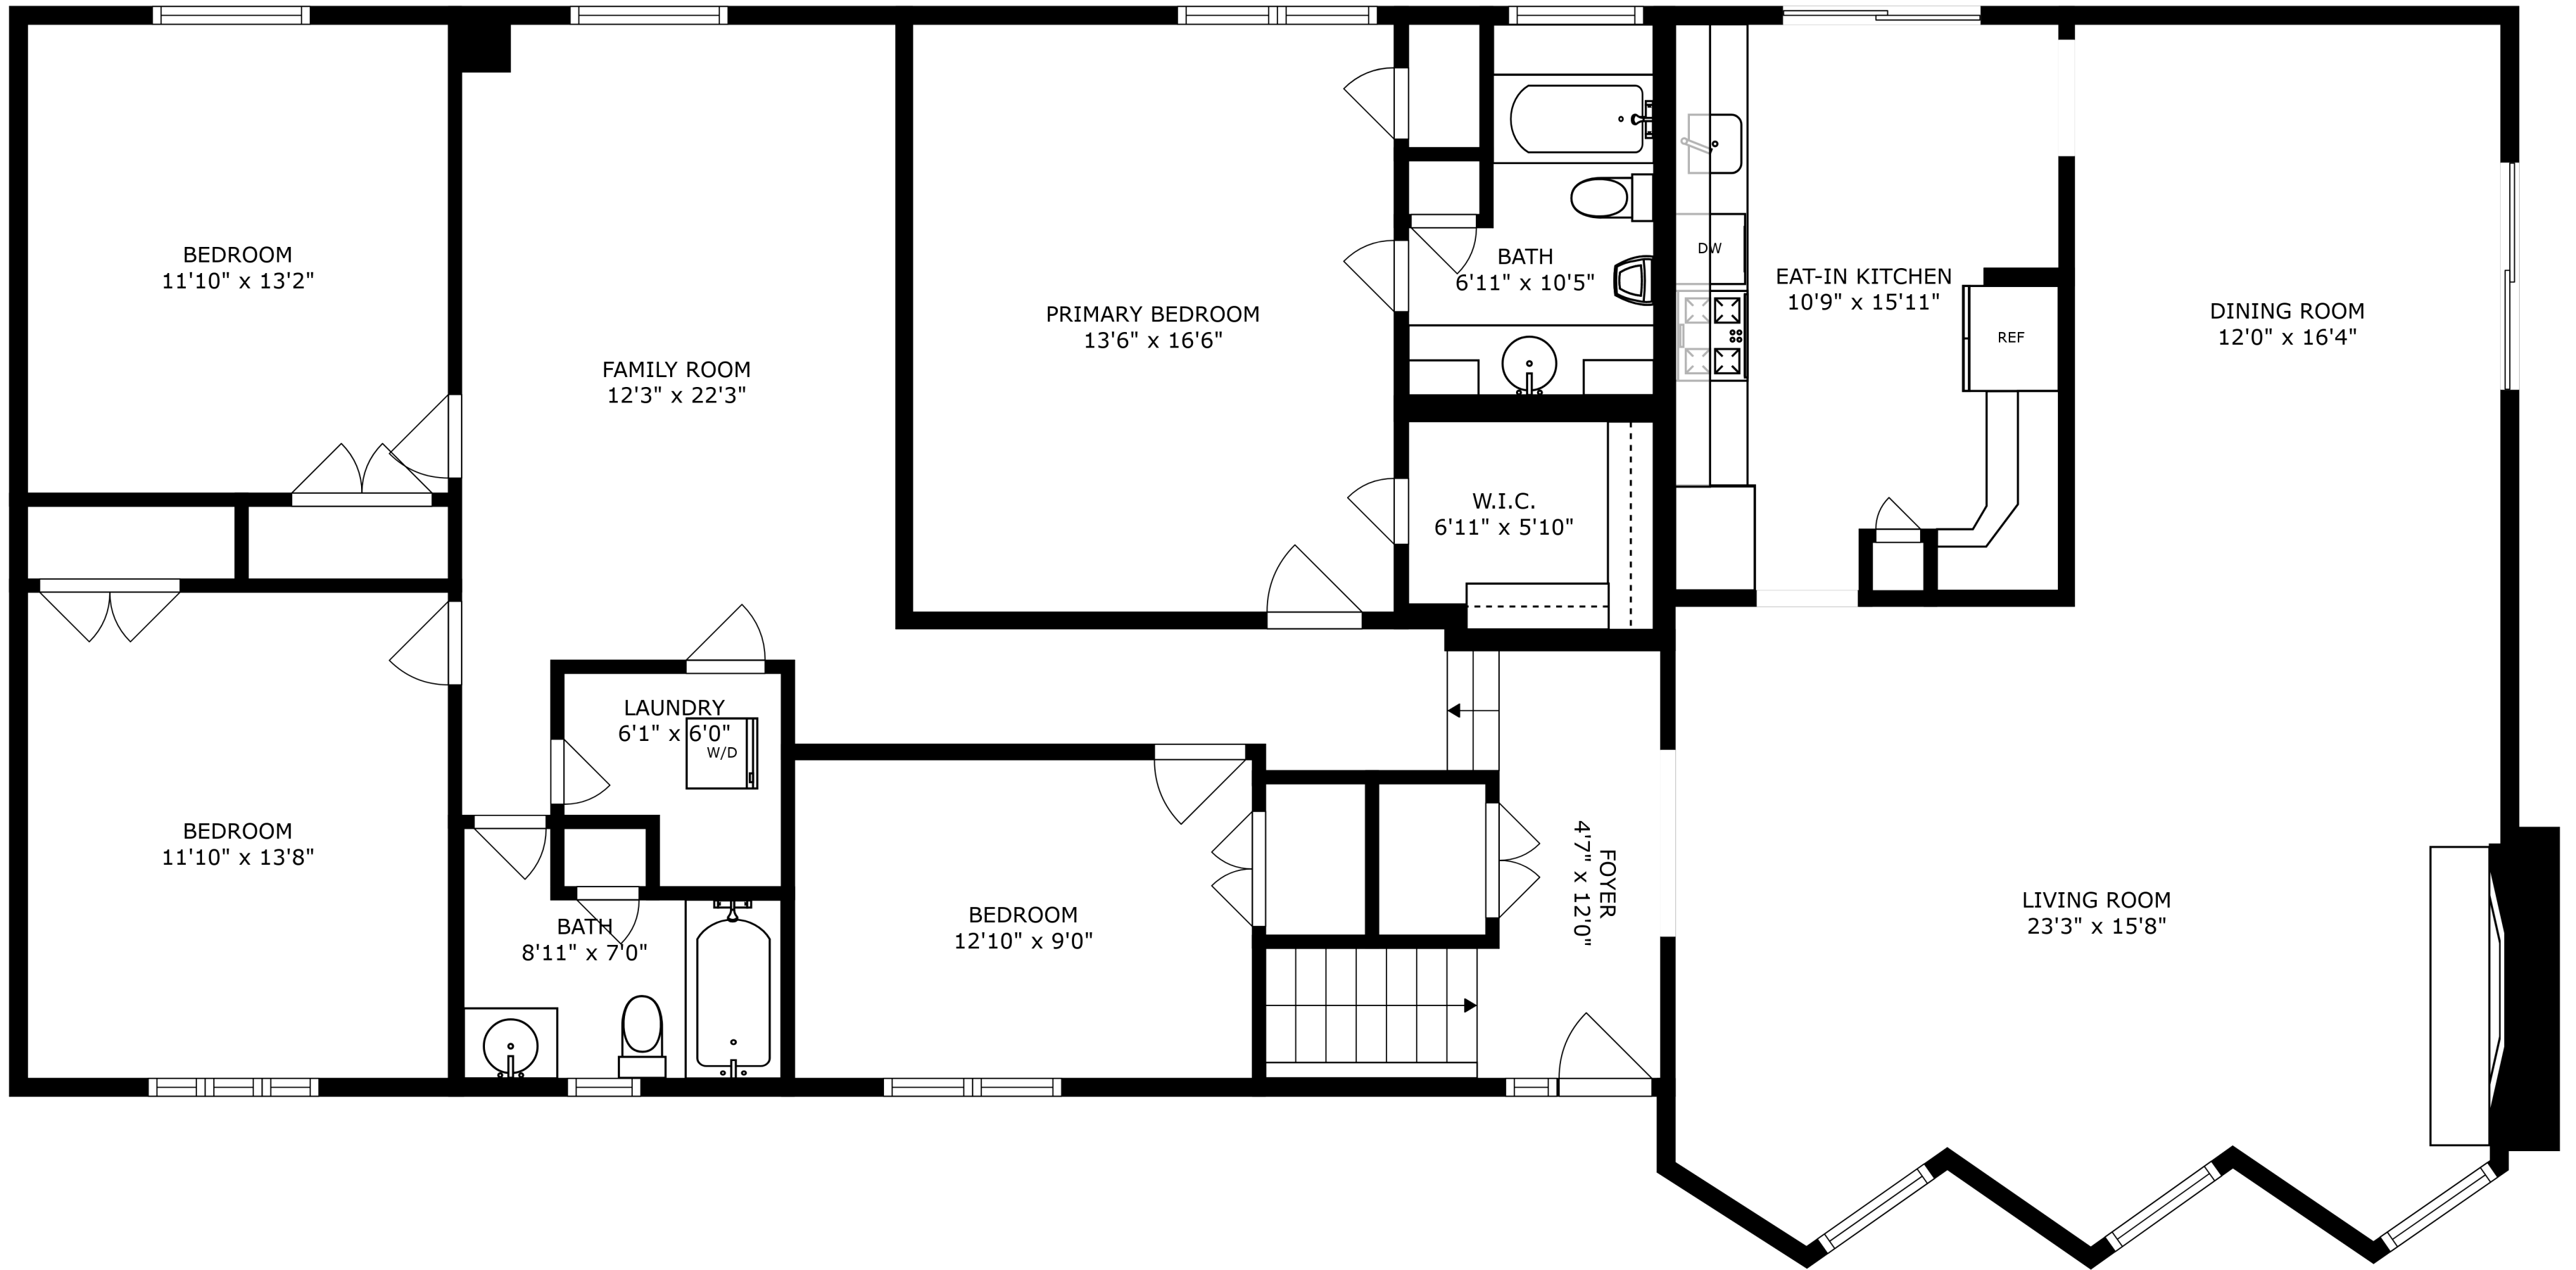

FLOOR 2

FLOOR 1

SIZES AND DIMENSIONS ARE APPROXIMATE, ACTUAL MAY VARY.

SIZES AND DIMENSIONS ARE APPROXIMATE, ACTUAL MAY VARY.

GARAGE
19'11" x 29'6"

SWIMMING POOL

BATH
4'5" x 9'1.1"

RECREATION ROOM
27'5" x 30'2"

SIZES AND DIMENSIONS ARE APPROXIMATE, ACTUAL MAY VARY.