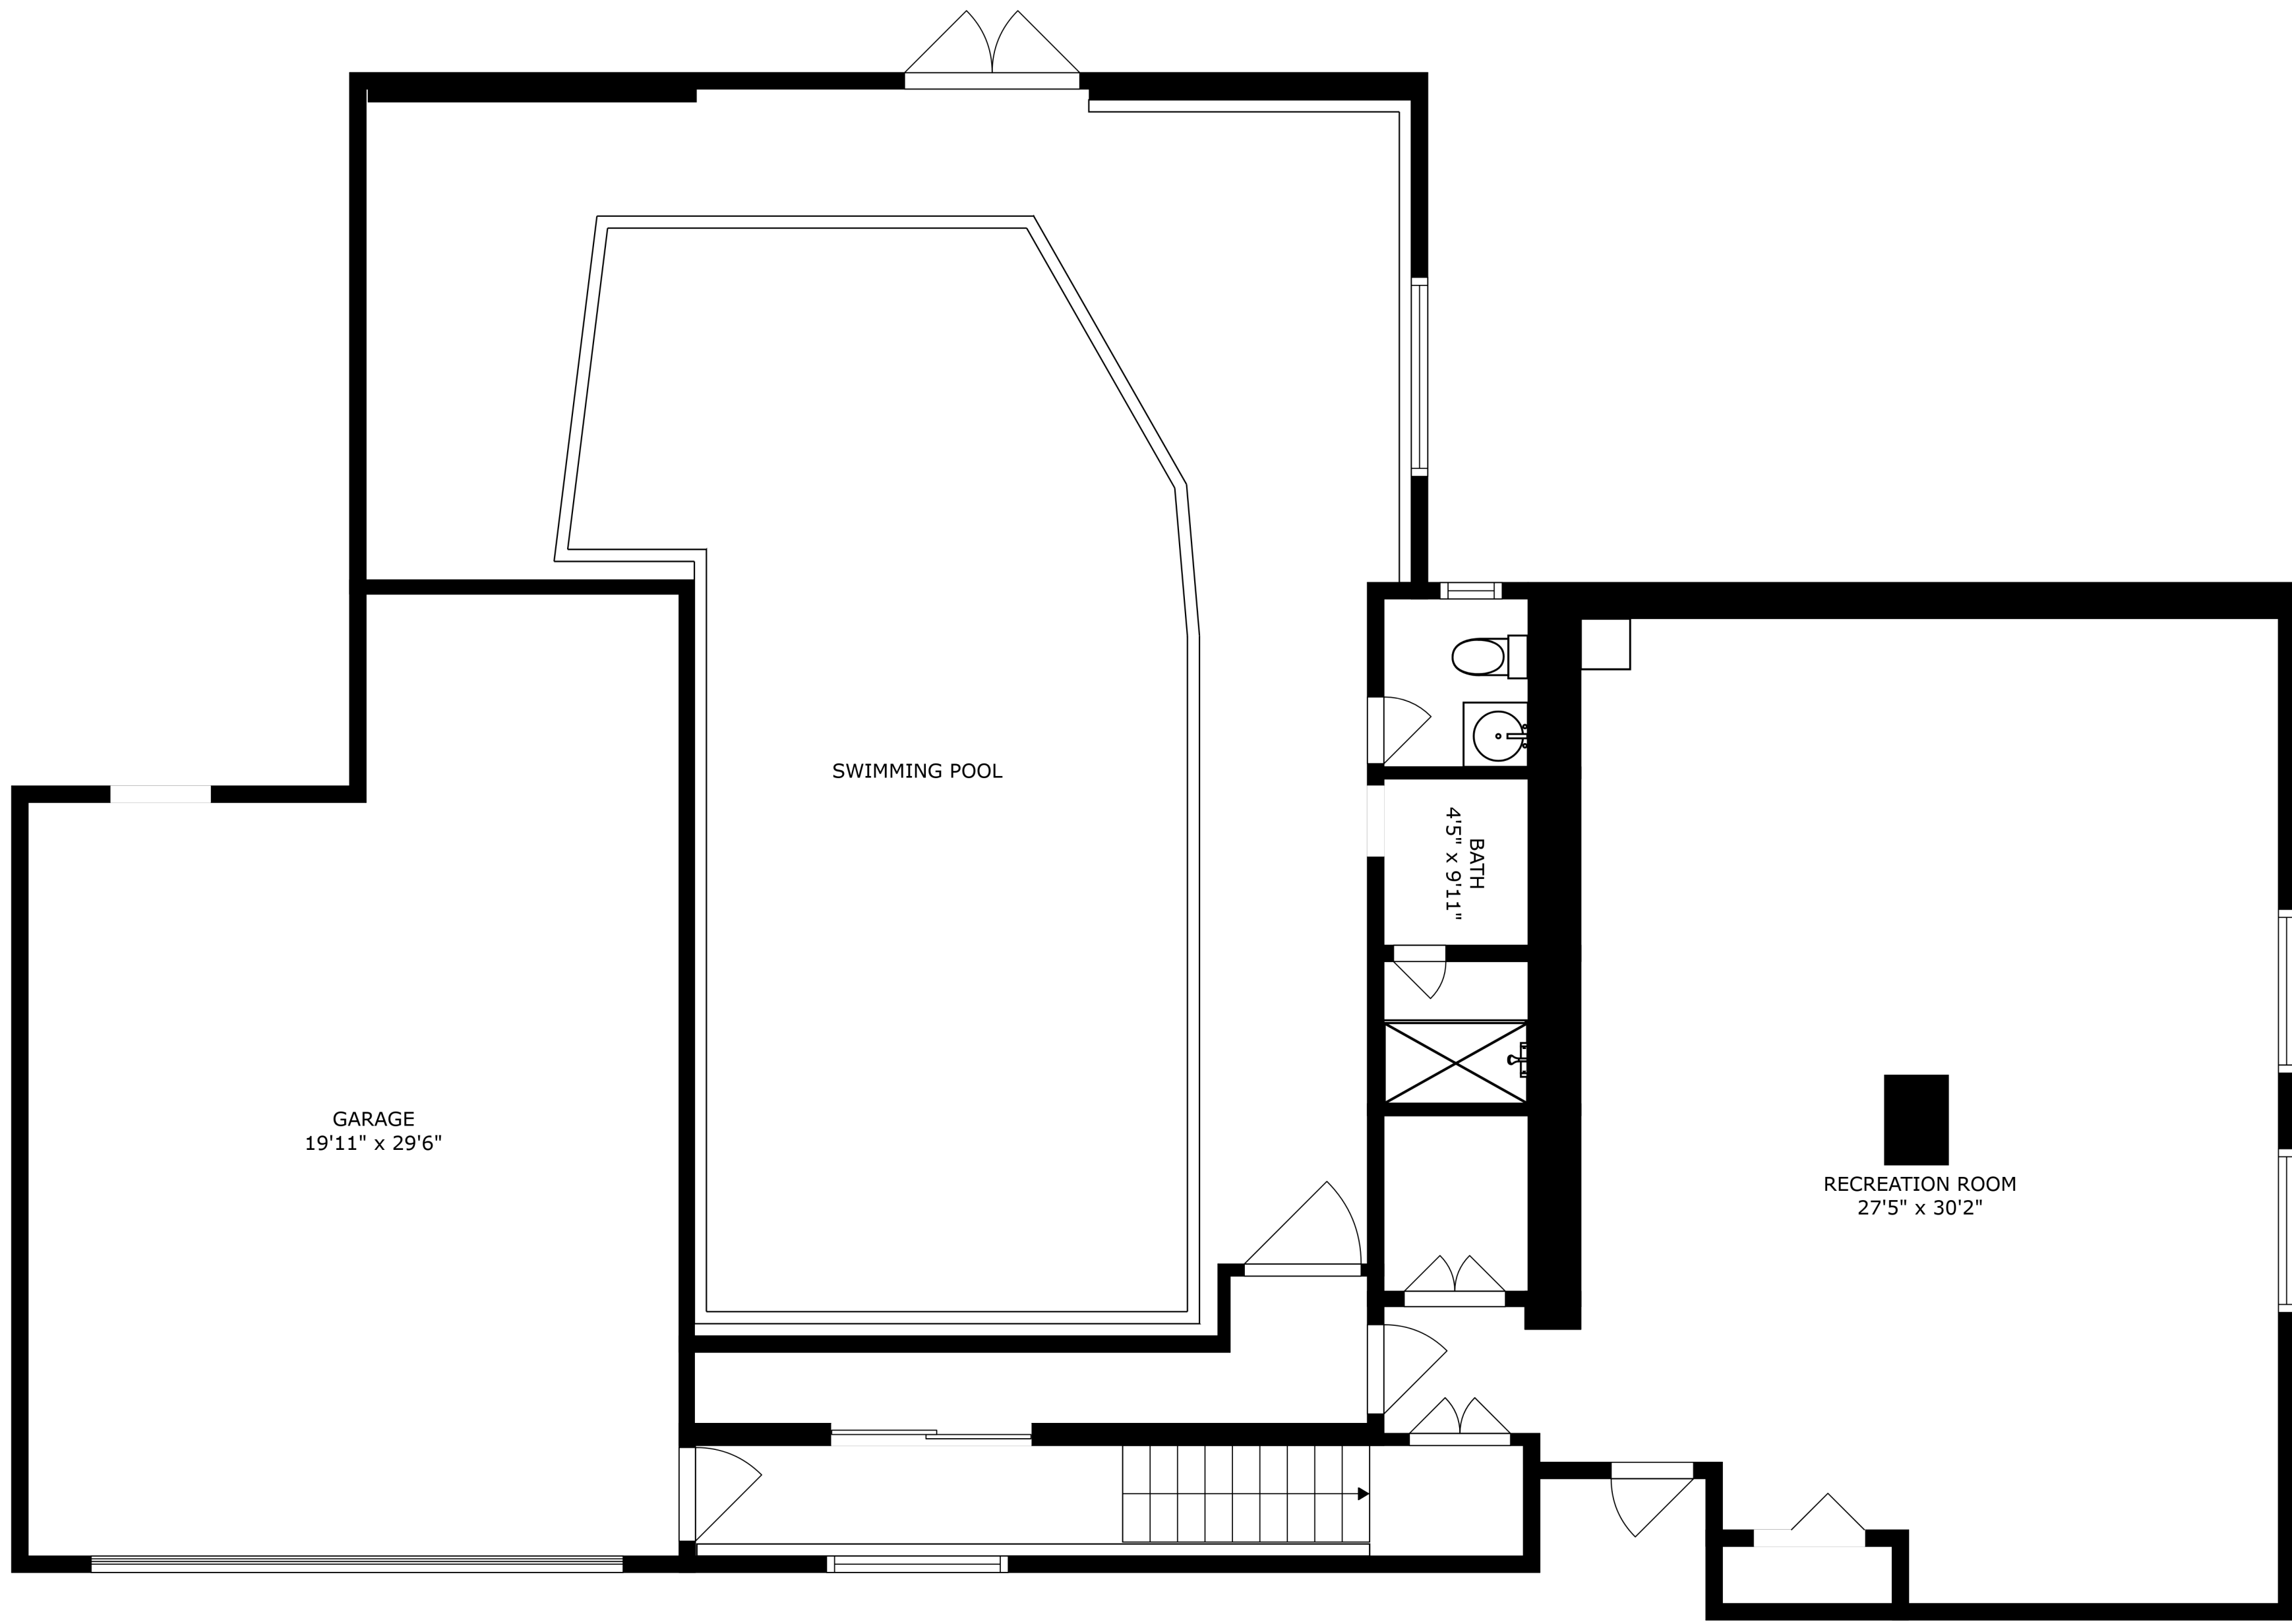

FLOOR 2

FLOOR 1

SIZES AND DIMENSIONS ARE APPROXIMATE, ACTUAL MAY VARY.

SIZES AND DIMENSIONS ARE APPROXIMATE, ACTUAL MAY VARY.

GARAGE
19'11" x 29'6"

SWIMMING POOL

BATH
4'5" x 9'1.1"

RECREATION ROOM
27'5" x 30'2"

SIZES AND DIMENSIONS ARE APPROXIMATE, ACTUAL MAY VARY.