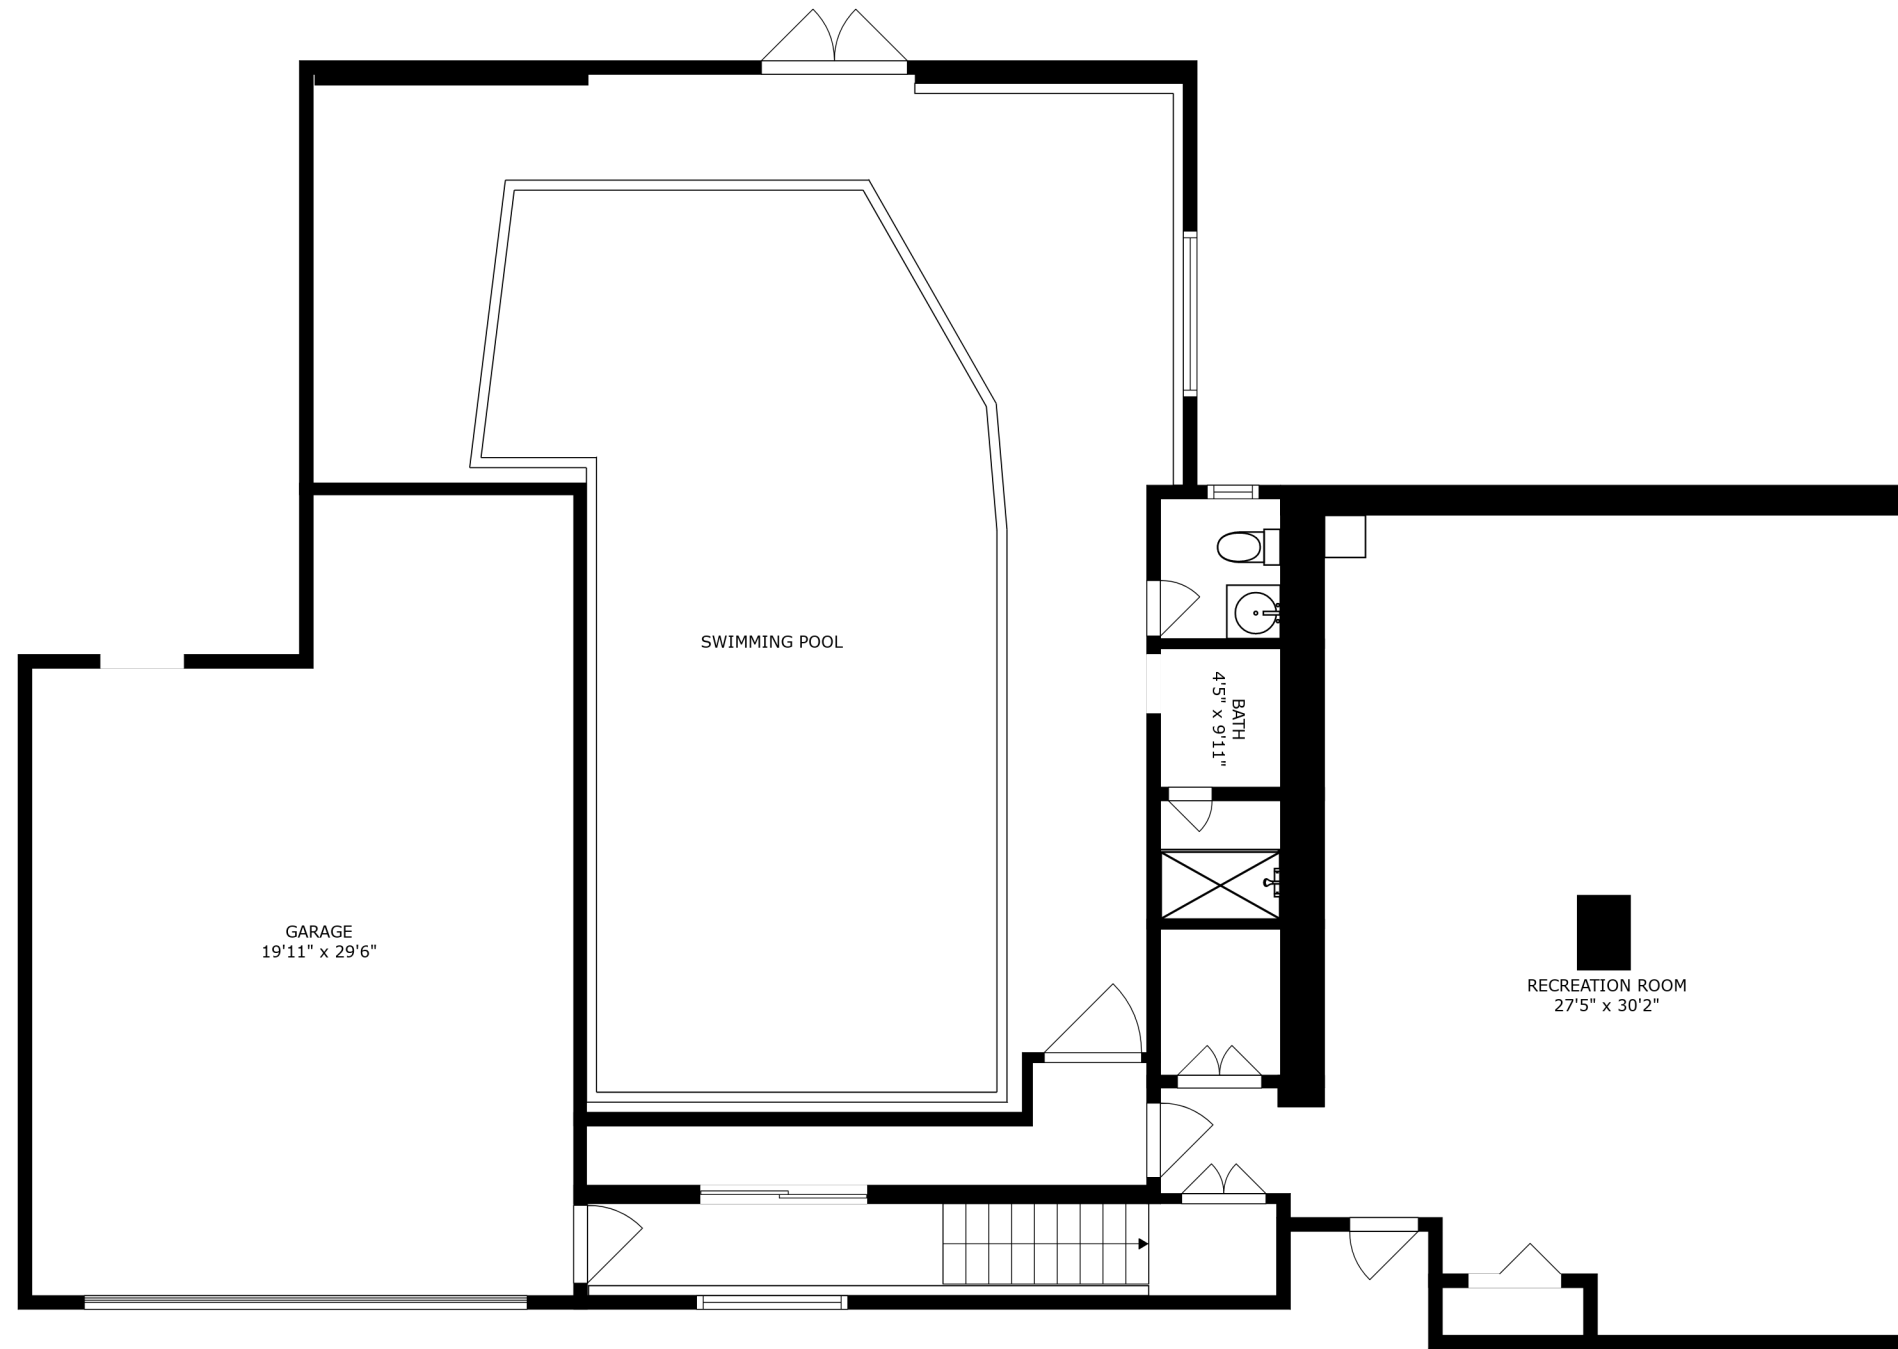

FLOOR 2

FLOOR 1

SIZES AND DIMENSIONS ARE APPROXIMATE, ACTUAL MAY VARY.

SIZES AND DIMENSIONS ARE APPROXIMATE, ACTUAL MAY VARY.

GARAGE
19'11" x 29'6"

SWIMMING POOL

BATH
4'5" x 9'1.1"

RECREATION ROOM
27'5" x 30'2"

SIZES AND DIMENSIONS ARE APPROXIMATE, ACTUAL MAY VARY.