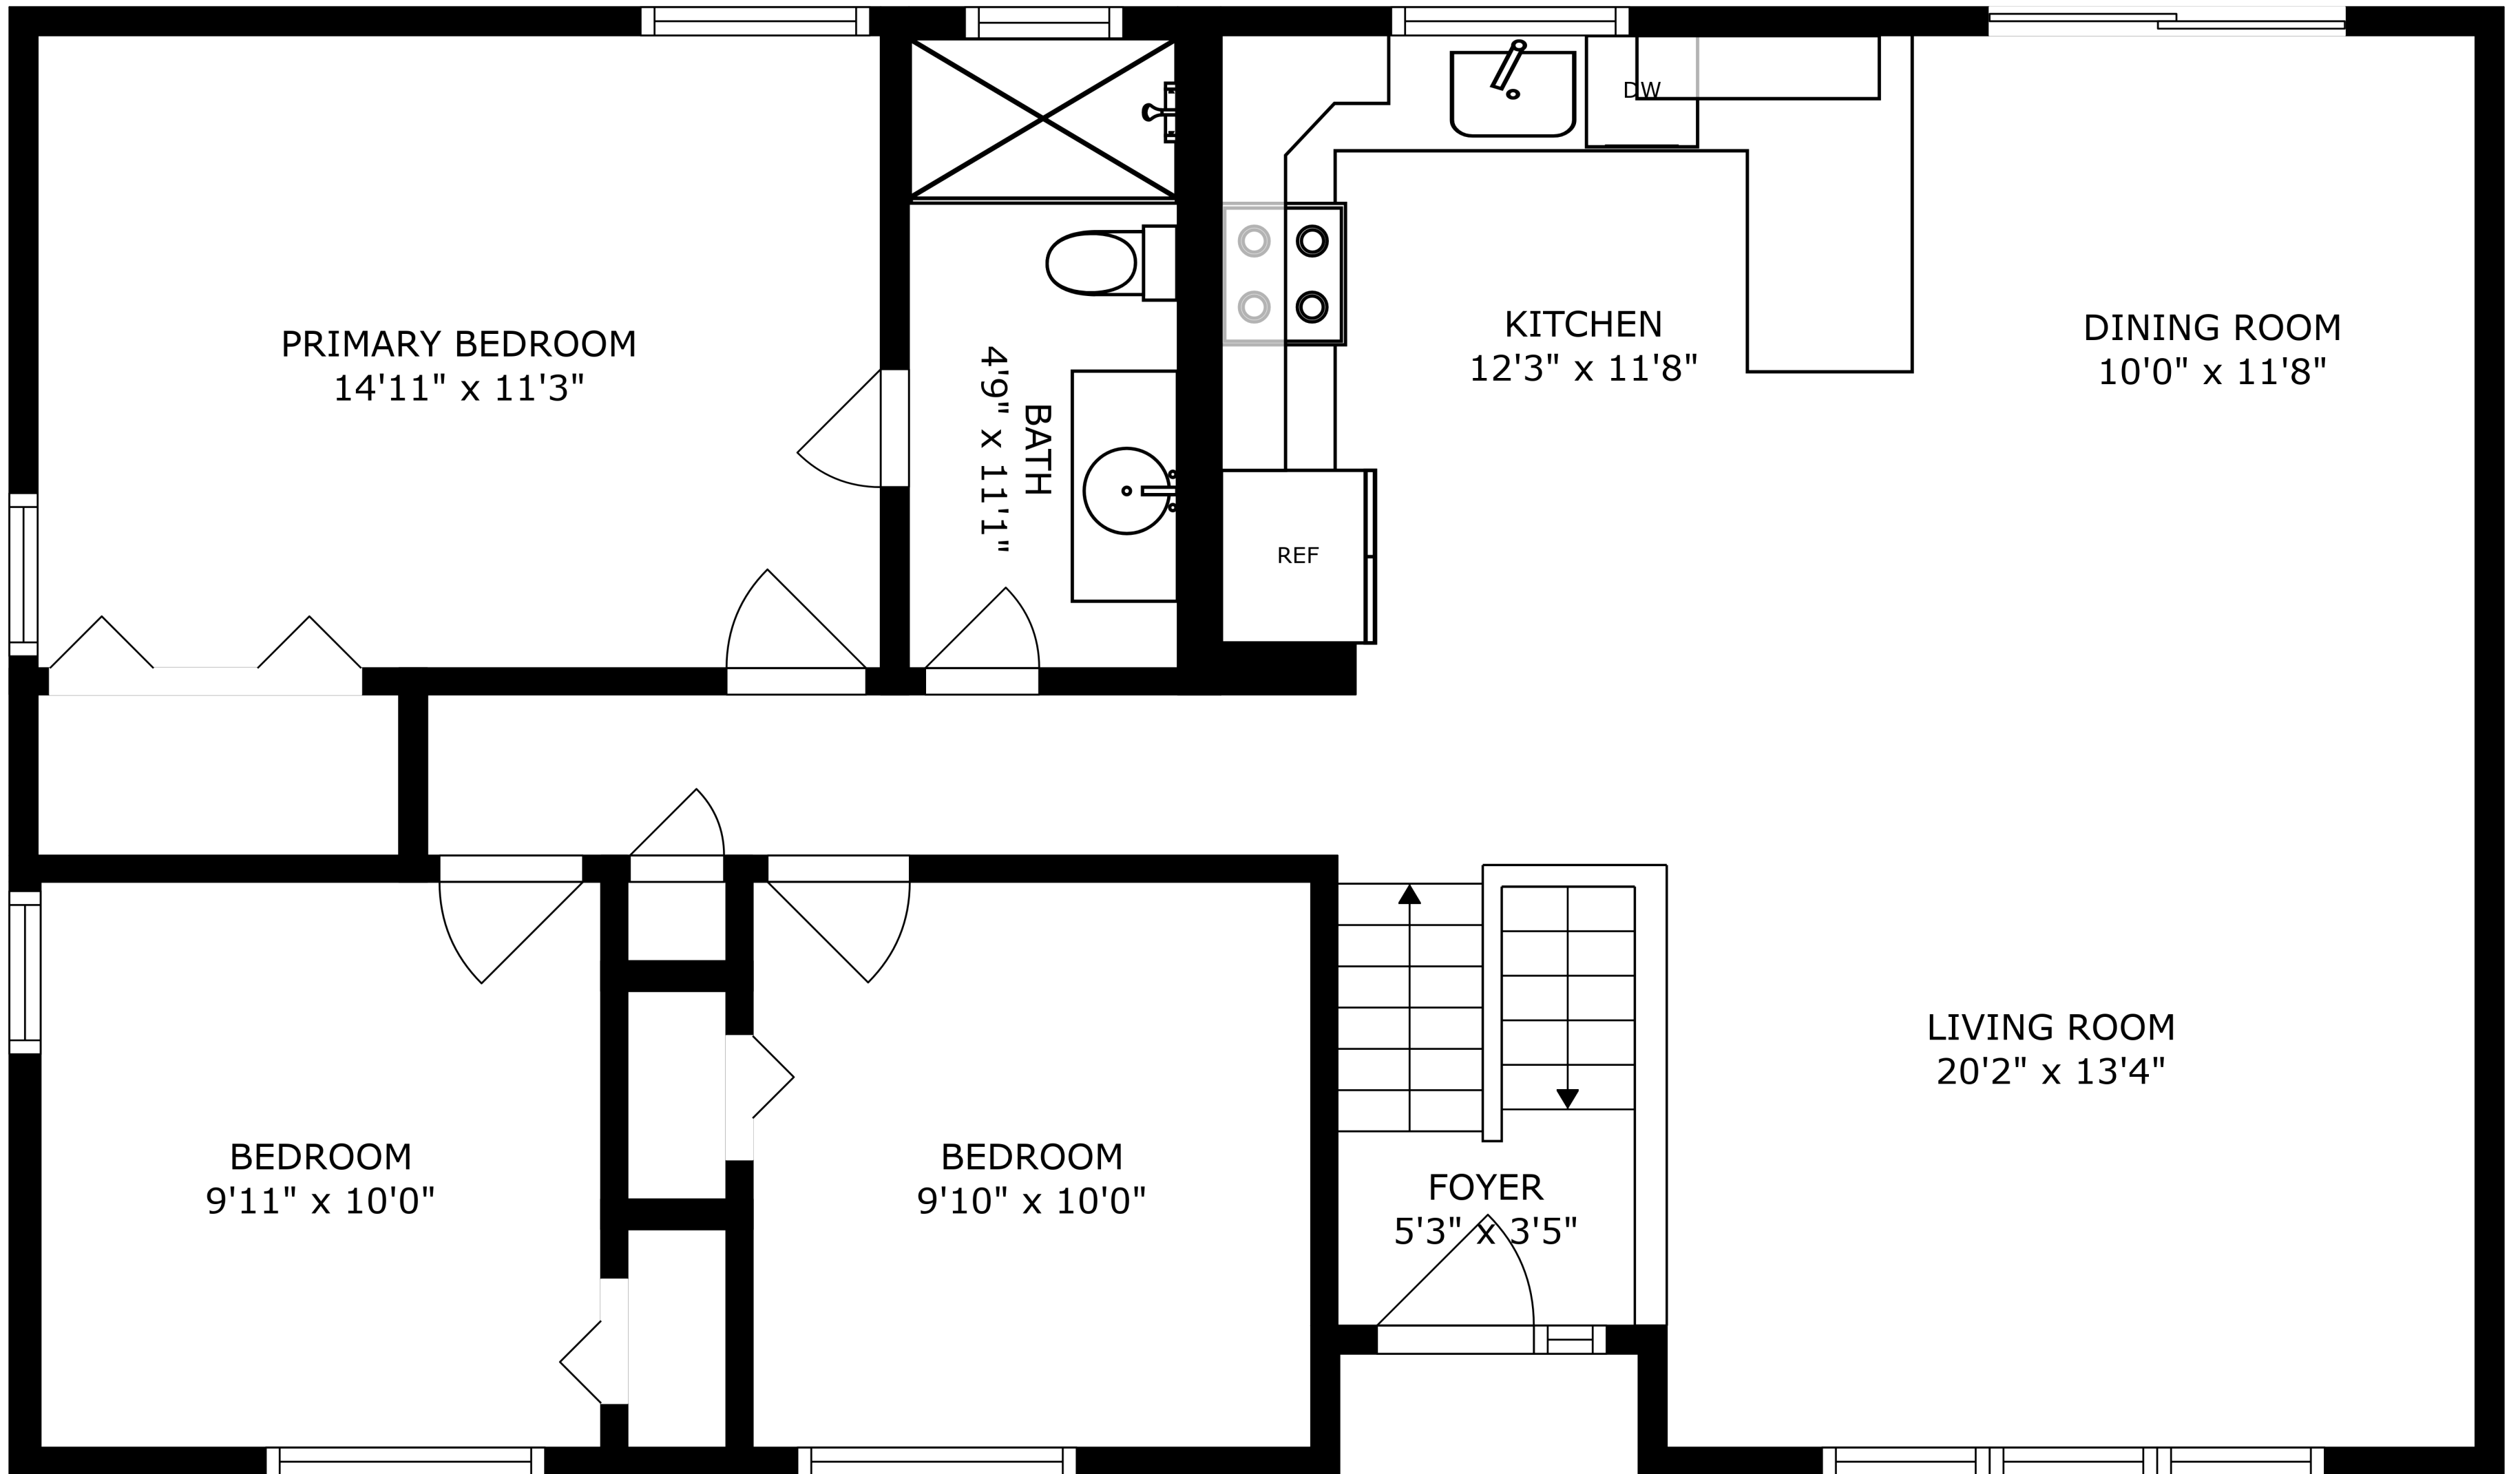

FLOOR 1

FLOOR 2

SIZES AND DIMENSIONS ARE APPROXIMATE, ACTUAL MAY VARY.

GARAGE
22'7" x 22'10"

BATH
7'5" x 10'9"

RECREATION ROOM
13'10" x 21'11"