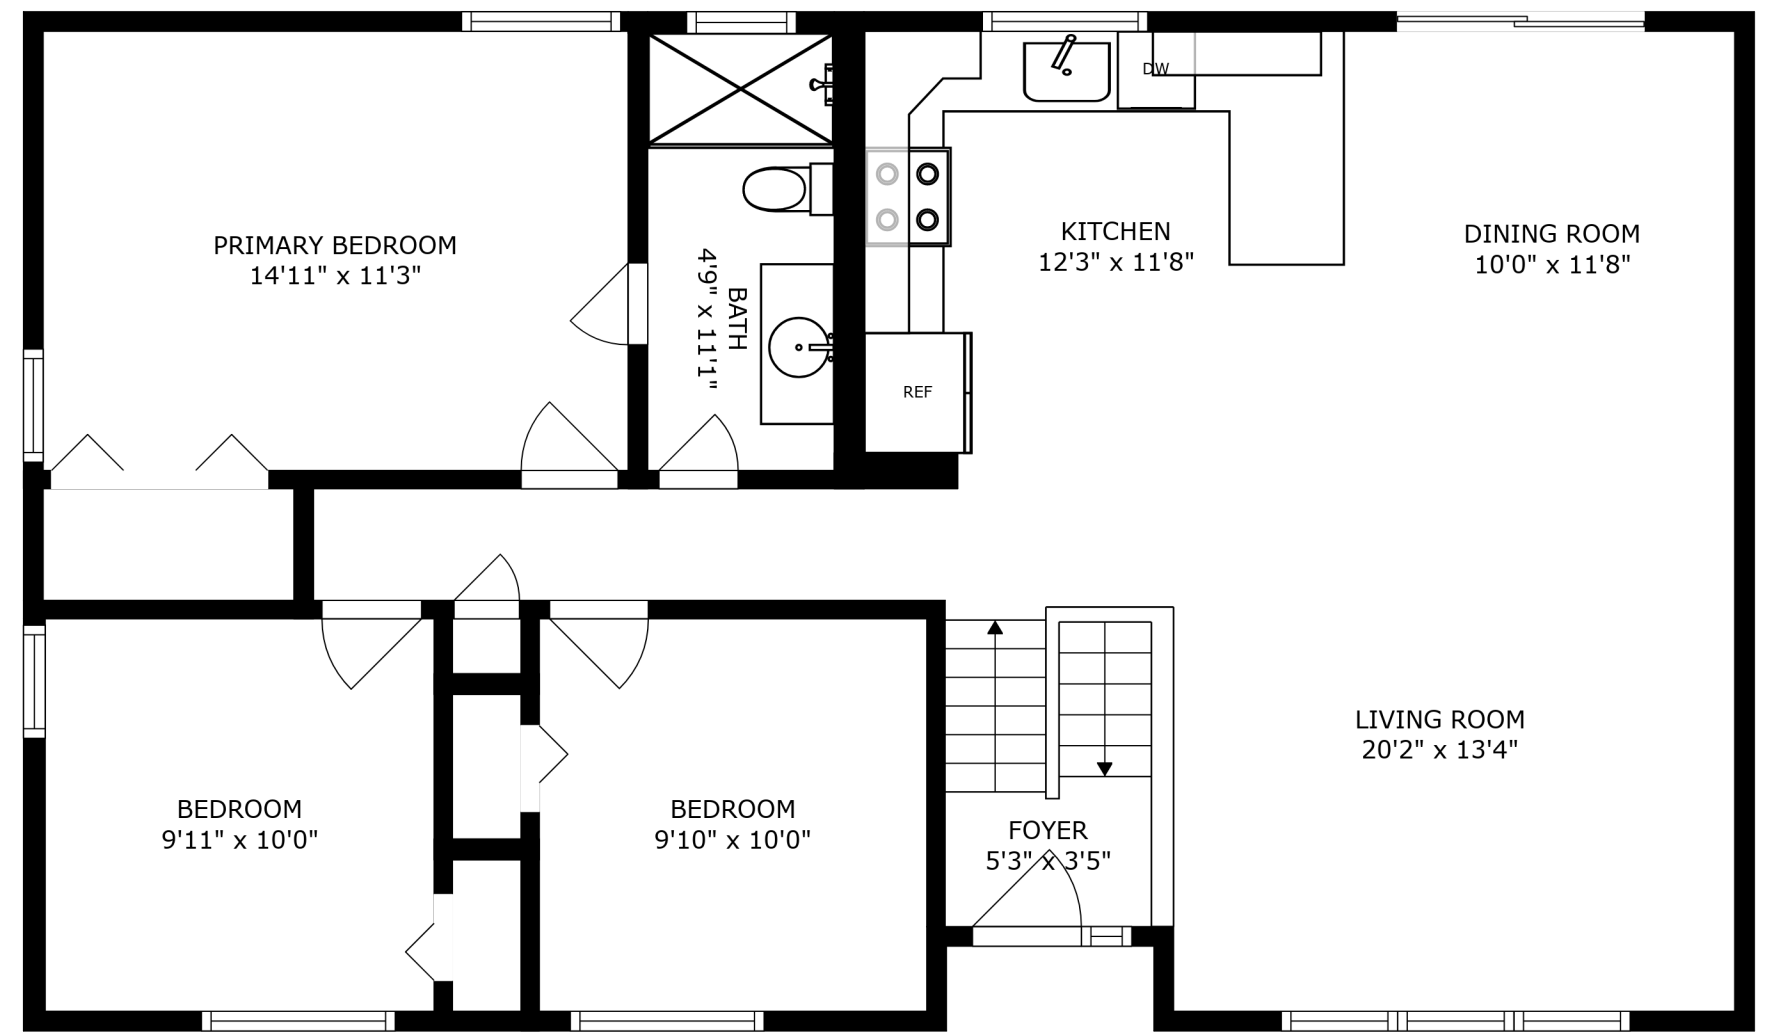

FLOOR 1

FLOOR 2

SIZES AND DIMENSIONS ARE APPROXIMATE, ACTUAL MAY VARY.

GARAGE
22'7" x 22'10"

BATH
7'5" x 10'9"

RECREATION ROOM
13'10" x 21'11"