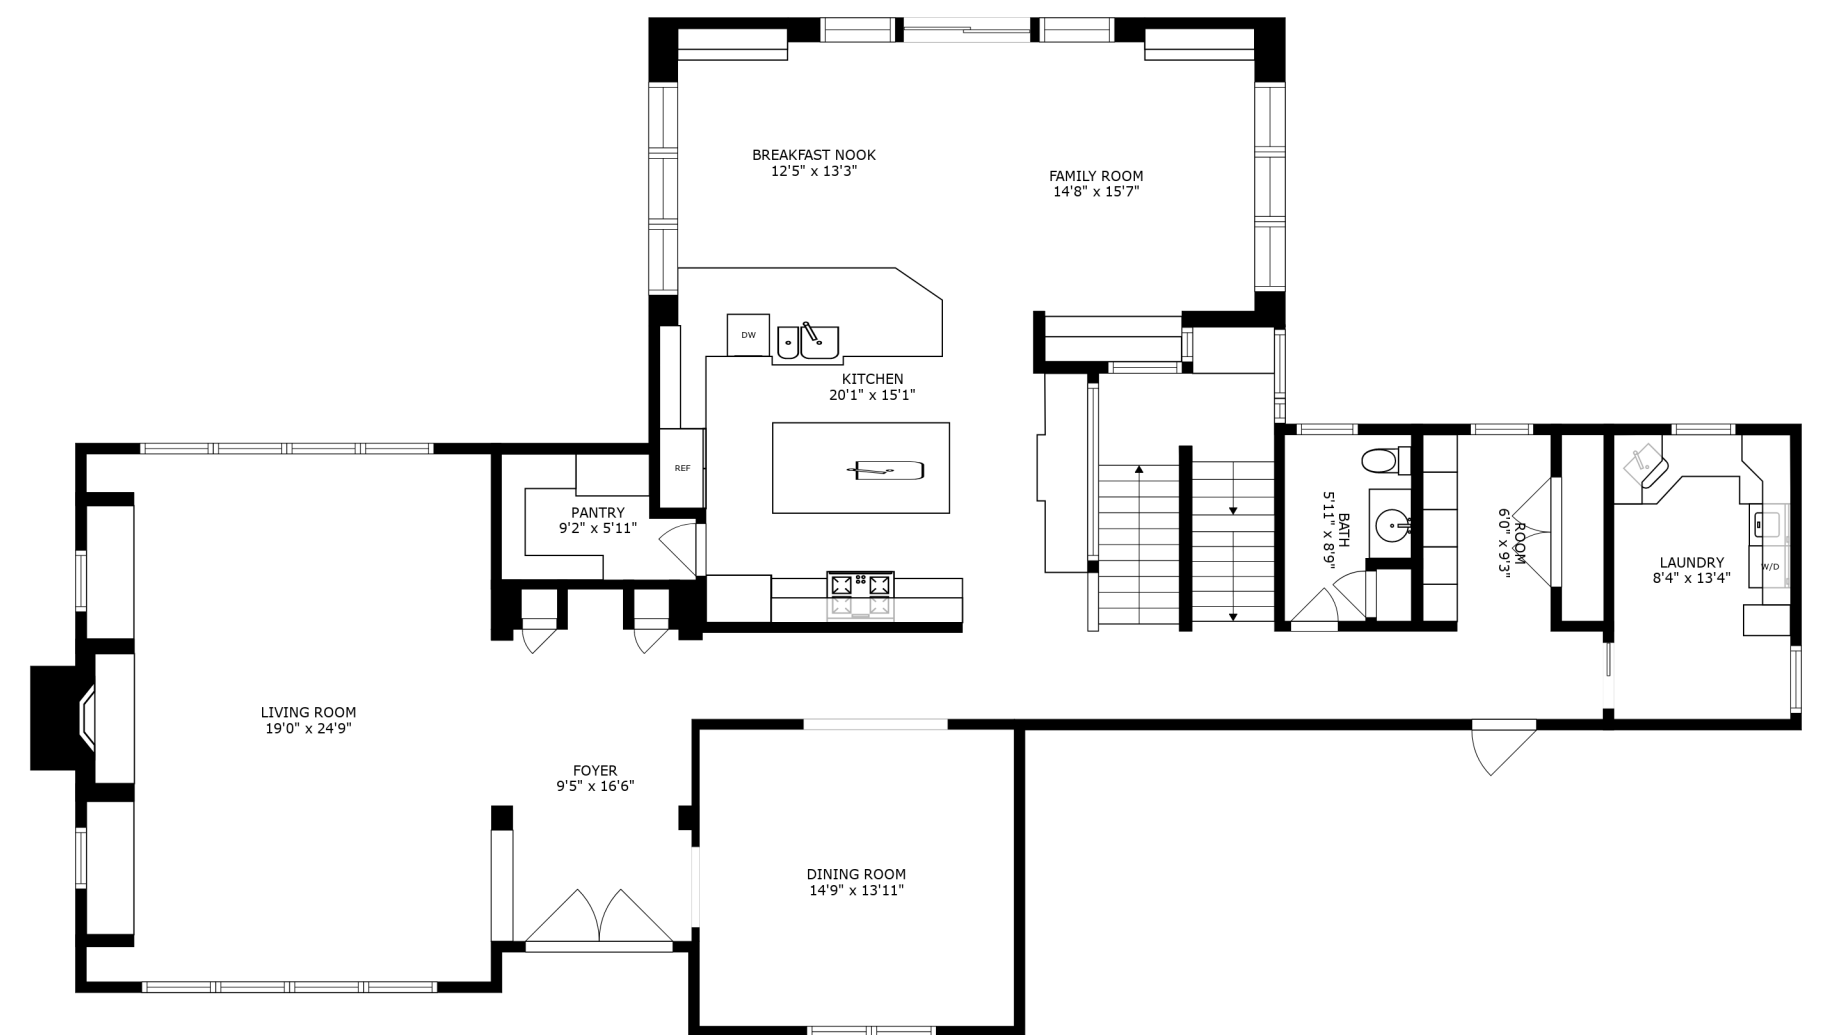

FLOOR 3

FLOOR 1

FLOOR 2

SIZES AND DIMENSIONS ARE APPROXIMATE, ACTUAL MAY VARY.

PRIMARY BEDROOM  
24'6" x 31'4"

BATH  
7'7" x 10'7"

W.I.C.  
16'9" x 10'5"

SIZES AND DIMENSIONS ARE APPROXIMATE, ACTUAL MAY VARY.

SIZES AND DIMENSIONS ARE APPROXIMATE, ACTUAL MAY VARY.

SIZES AND DIMENSIONS ARE APPROXIMATE, ACTUAL MAY VARY.