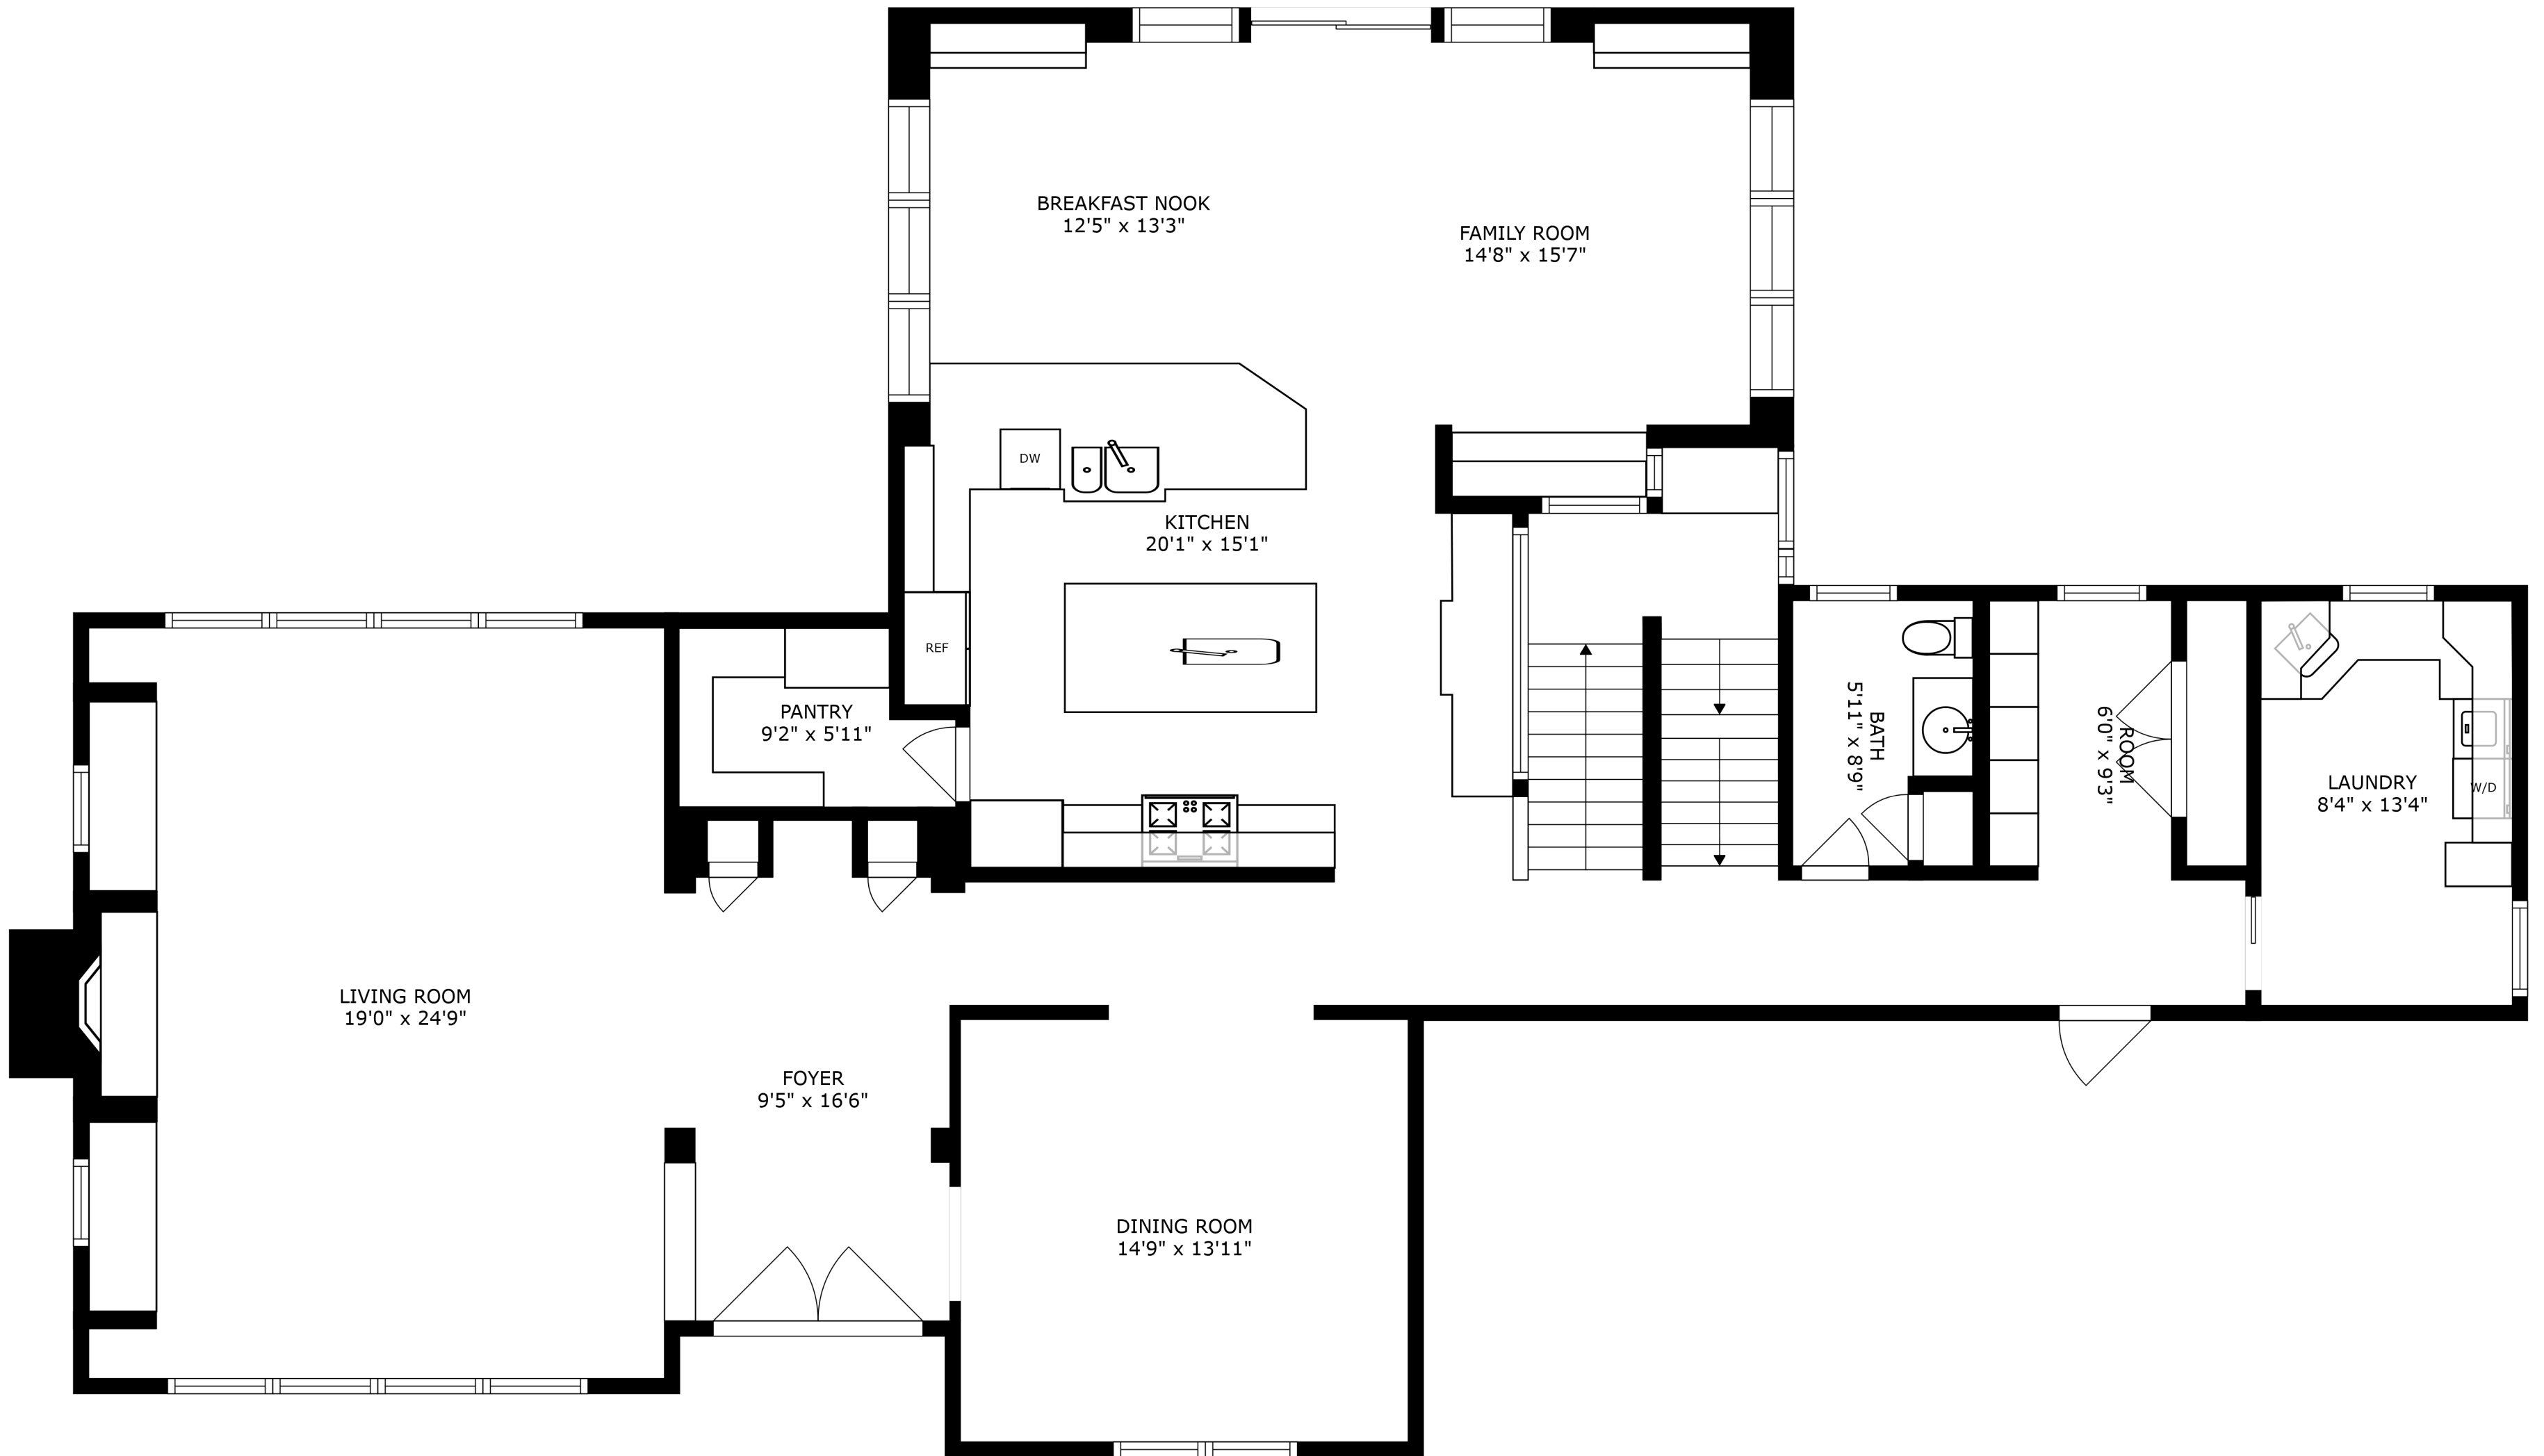

FLOOR 3

FLOOR 1

FLOOR 2

SIZES AND DIMENSIONS ARE APPROXIMATE, ACTUAL MAY VARY.

PRIMARY BEDROOM  
24'6" x 31'4"

BATH  
7'7" x 10'7"

W.I.C.  
16'9" x 10'5"

SIZES AND DIMENSIONS ARE APPROXIMATE, ACTUAL MAY VARY.

SIZES AND DIMENSIONS ARE APPROXIMATE, ACTUAL MAY VARY.

SIZES AND DIMENSIONS ARE APPROXIMATE, ACTUAL MAY VARY.