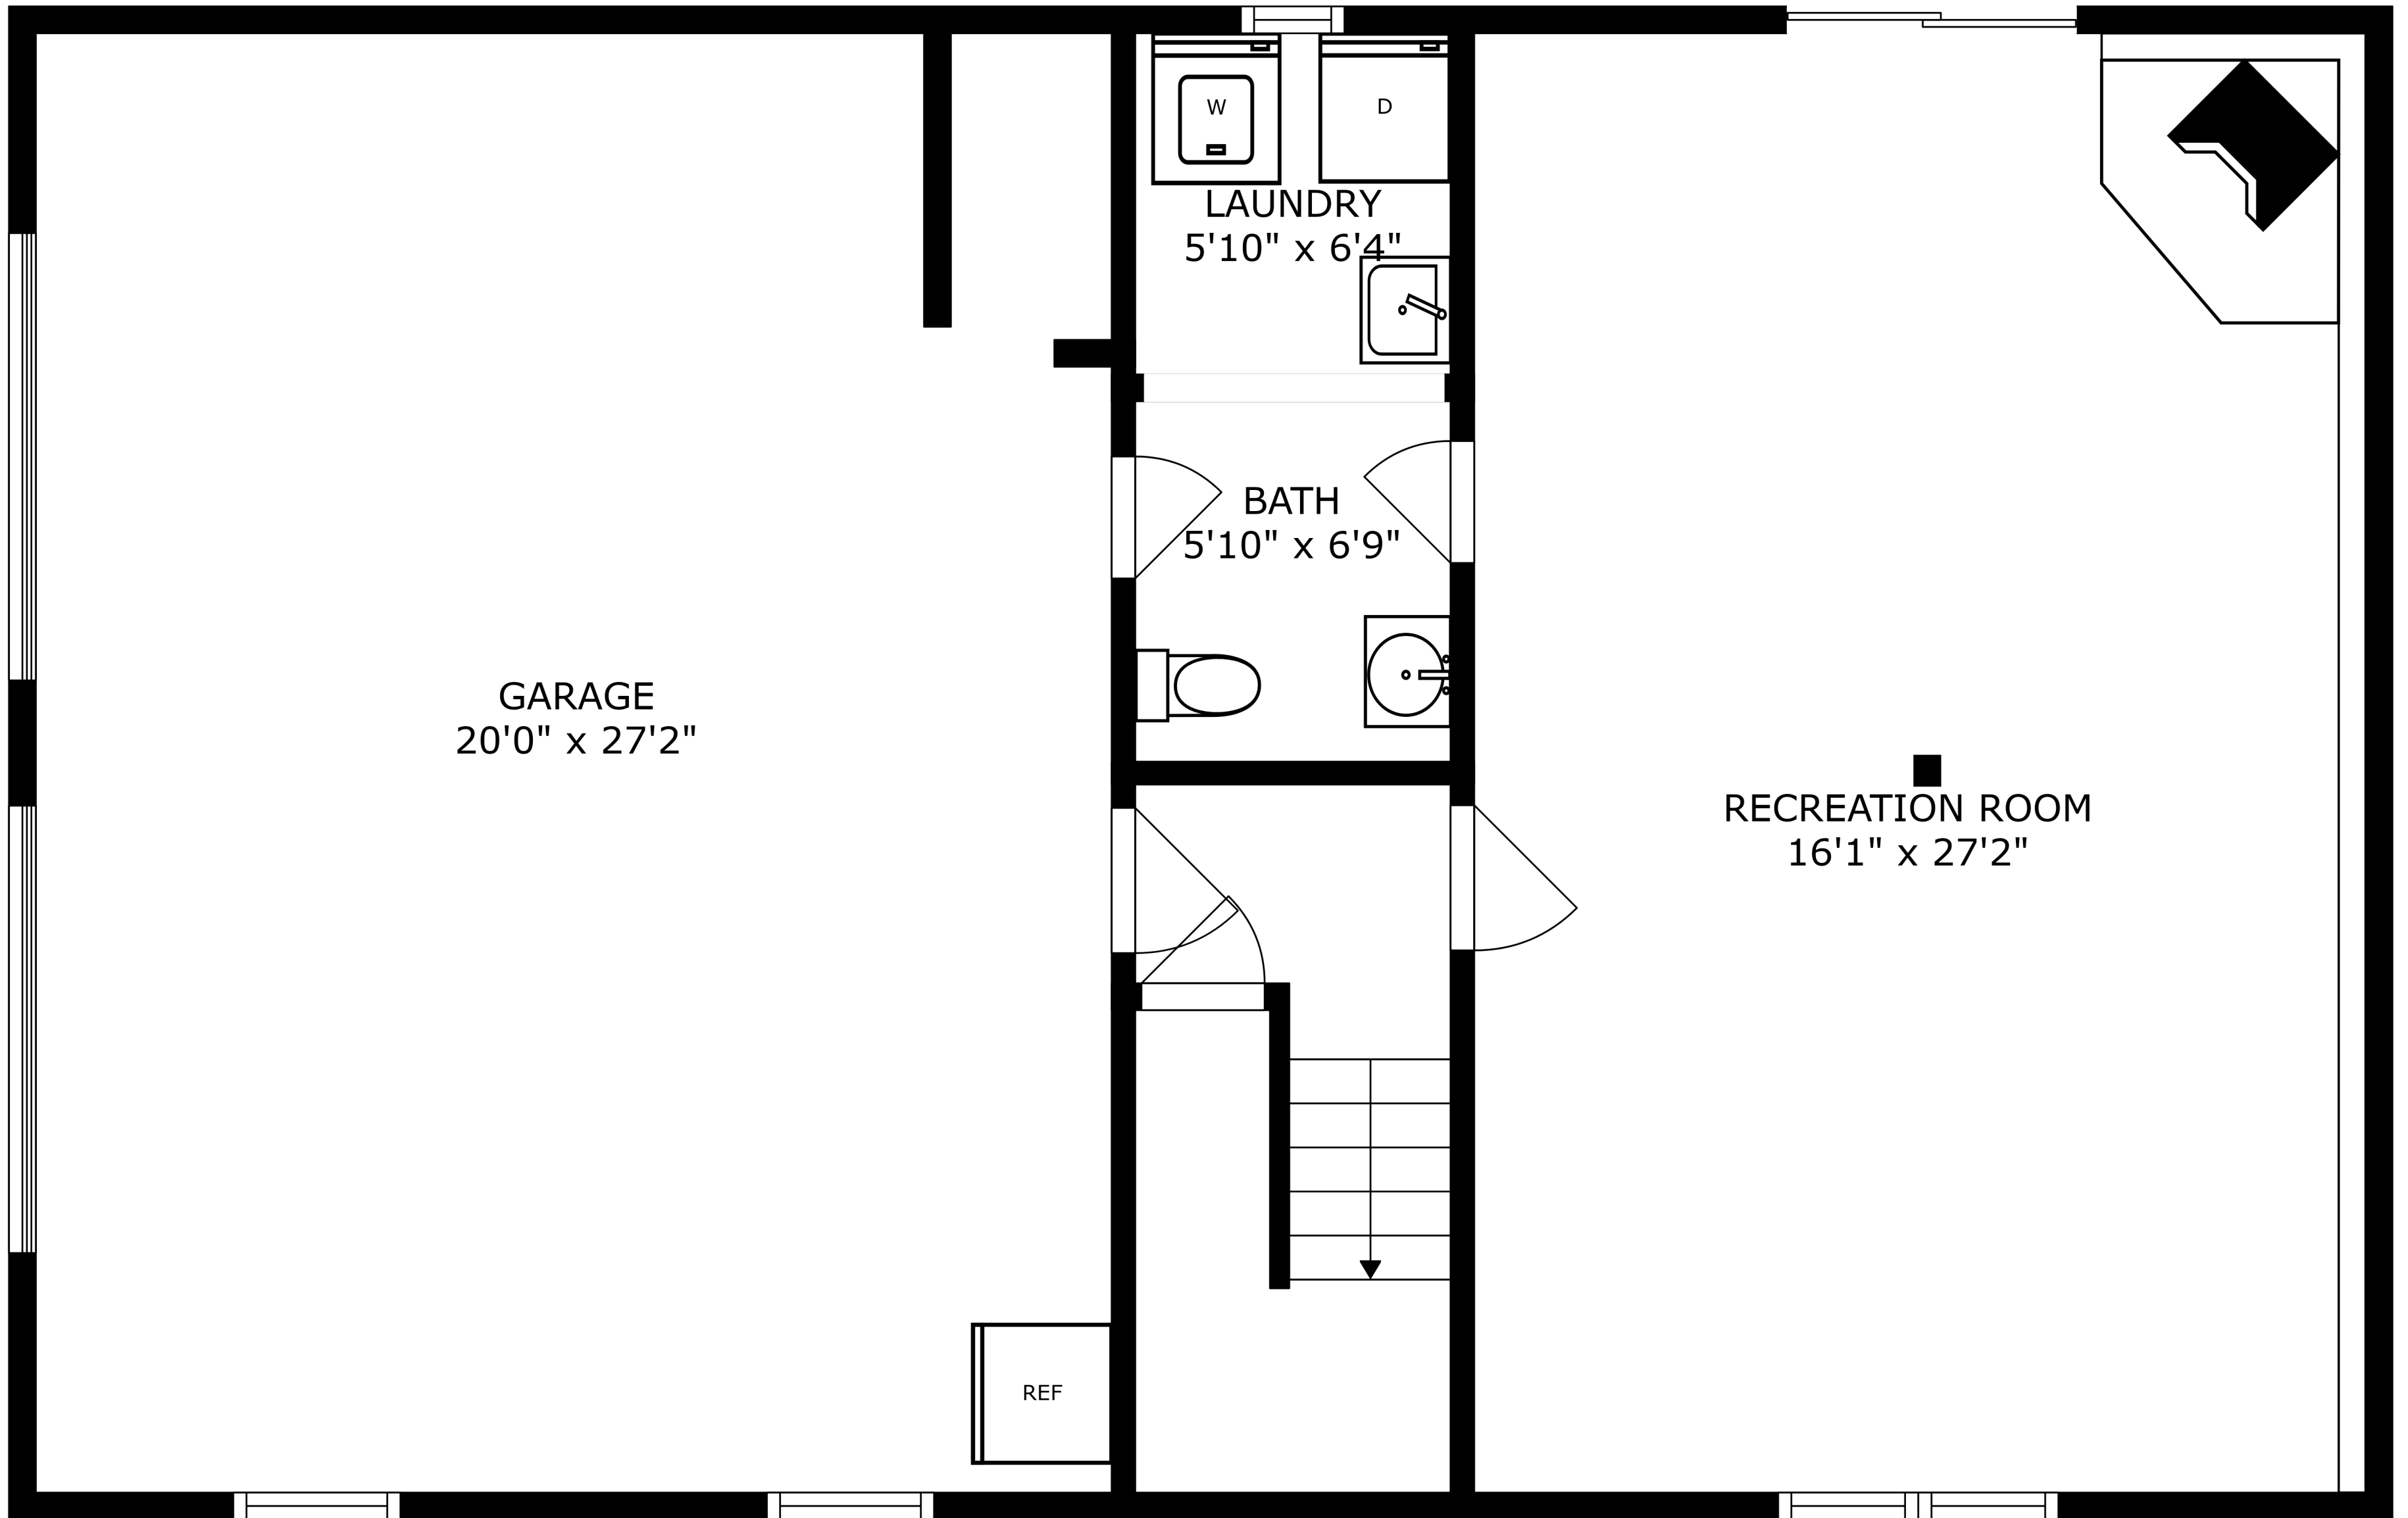

FLOOR 1

FLOOR 2

SIZES AND DIMENSIONS ARE APPROXIMATE, ACTUAL MAY VARY.

GARAGE
20'0" x 27'2"

LAUNDRY
5'10" x 6'4"

BATH
5'10" x 6'9"

RECREATION ROOM
16'1" x 27'2"

REF