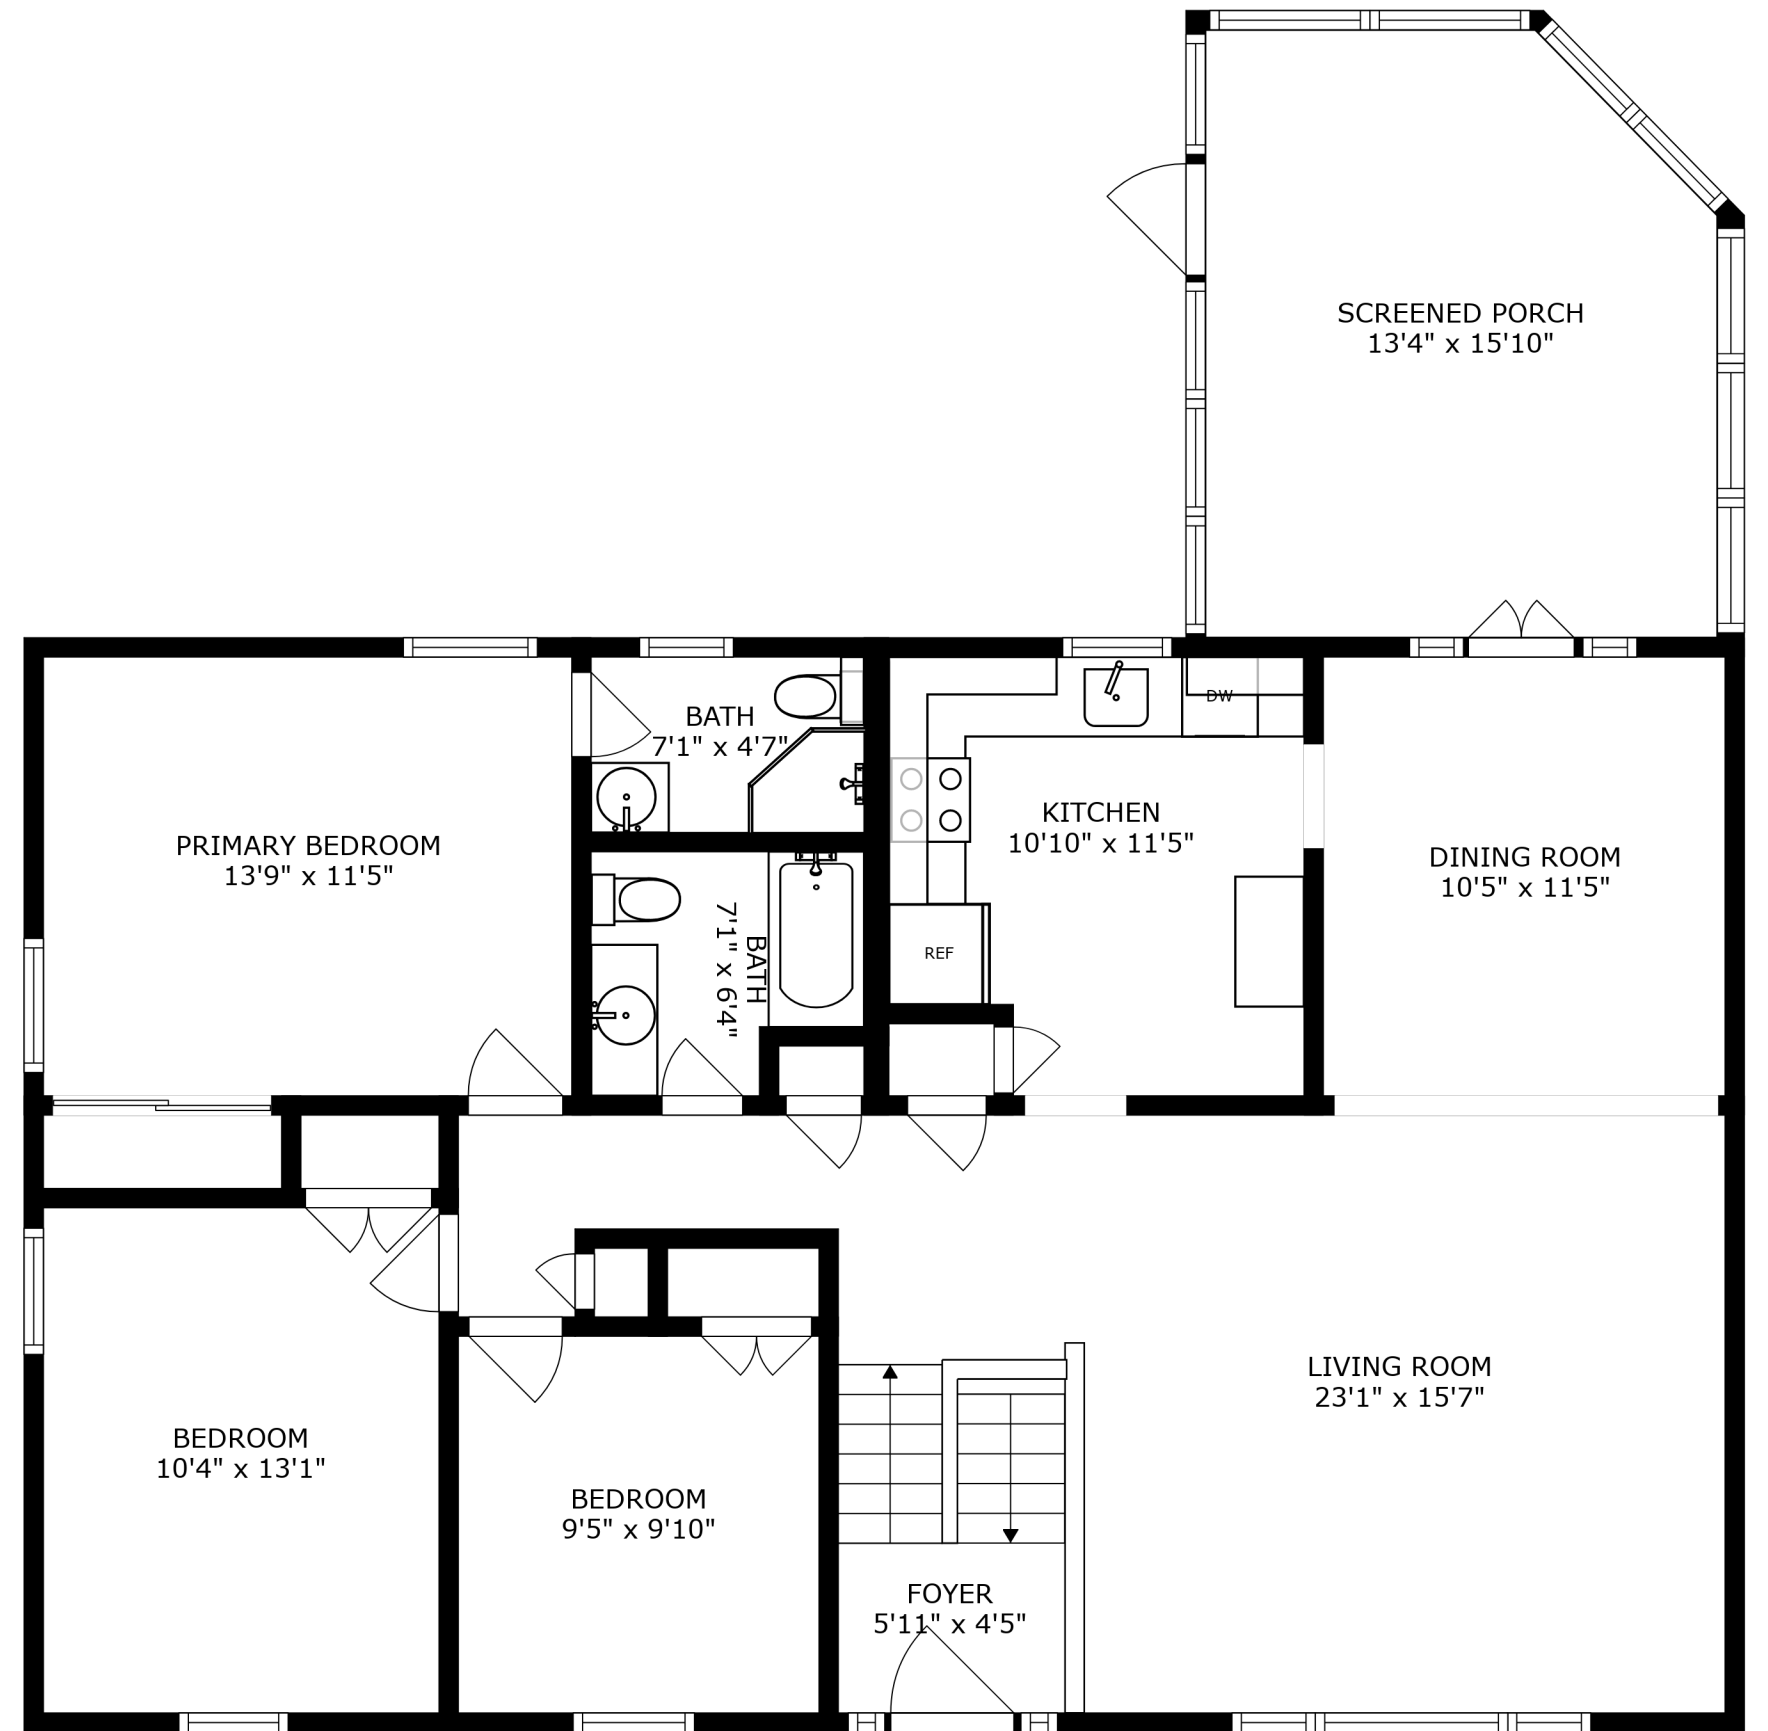

FLOOR 1

FLOOR 2

SIZES AND DIMENSIONS ARE APPROXIMATE, ACTUAL MAY VARY.

GARAGE
20'0" x 27'2"

LAUNDRY
5'10" x 6'4"

BATH
5'10" x 6'9"

RECREATION ROOM
16'1" x 27'2"

REF