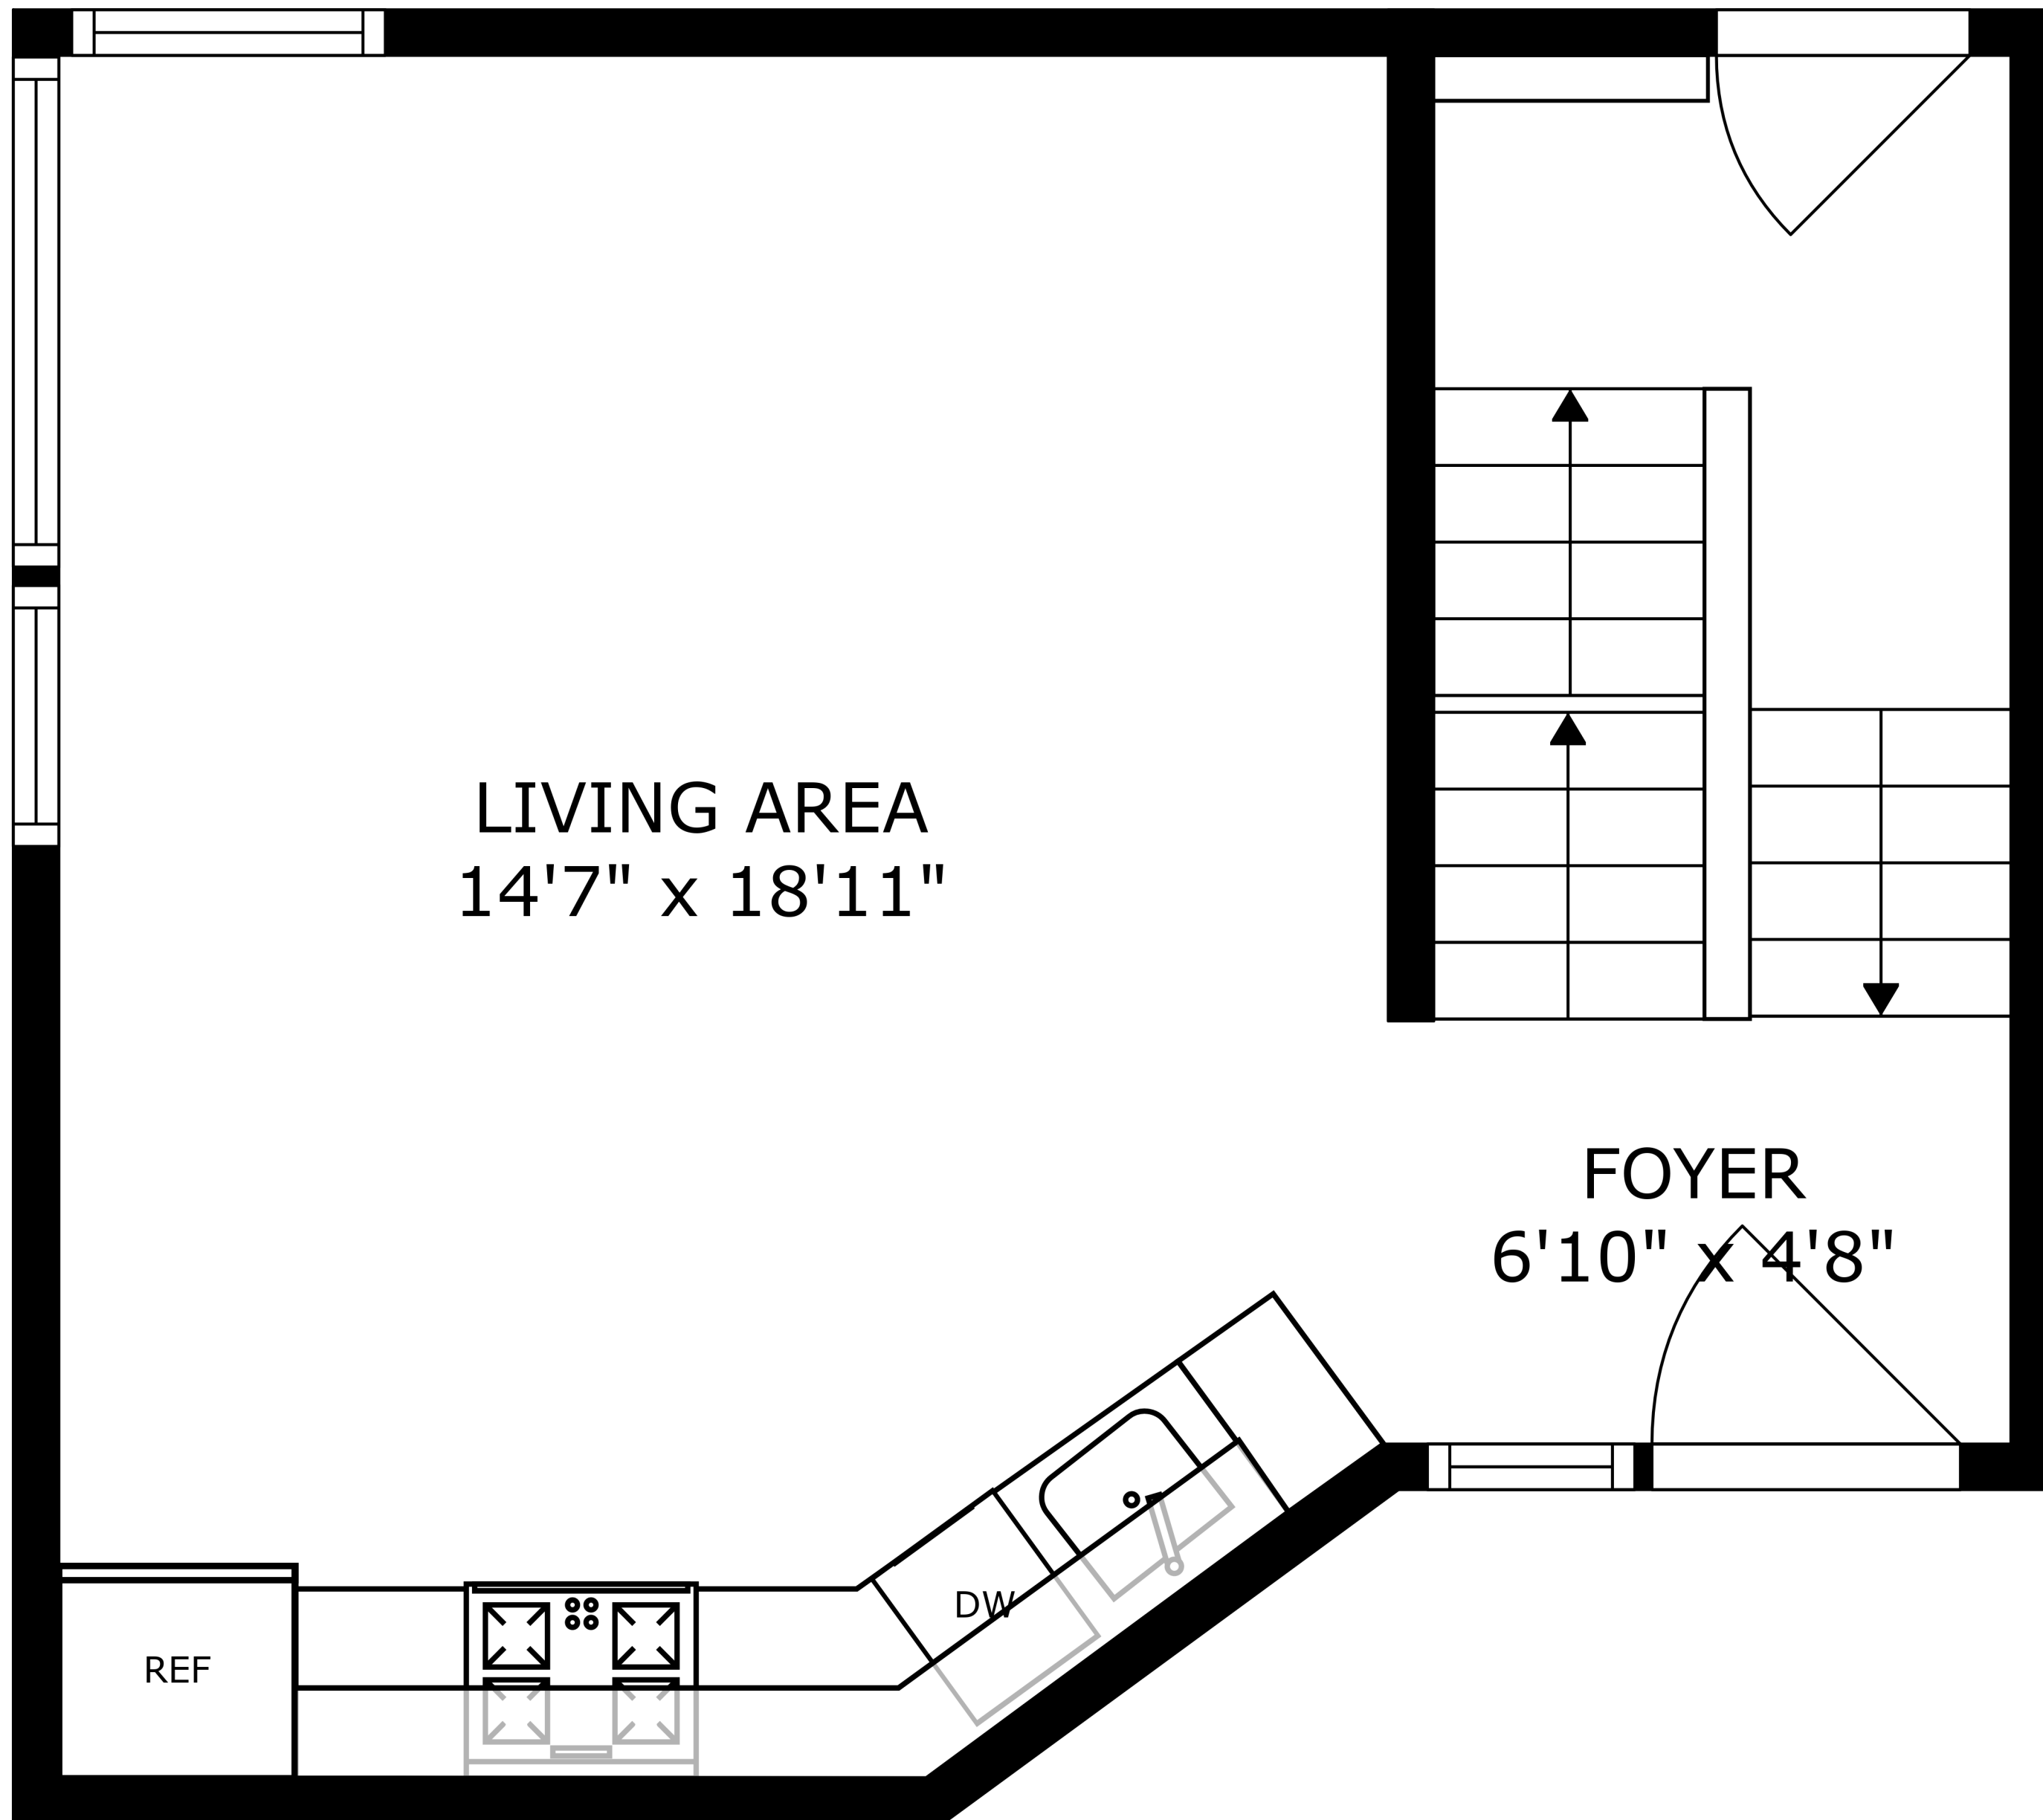

FLOOR 2

FLOOR 1

FLOOR 4

FLOOR 3

SIZES AND DIMENSIONS ARE APPROXIMATE, ACTUAL MAY VARY.

BEDROOM  
14'8" x 13'10"

BATH  
9'10" x 5'2"

SIZES AND DIMENSIONS ARE APPROXIMATE, ACTUAL MAY VARY.

LIVING AREA  
14'7" x 18'11"

FOYER  
6'10" x 4'8"

REF

DW

SIZES AND DIMENSIONS ARE APPROXIMATE, ACTUAL MAY VARY.