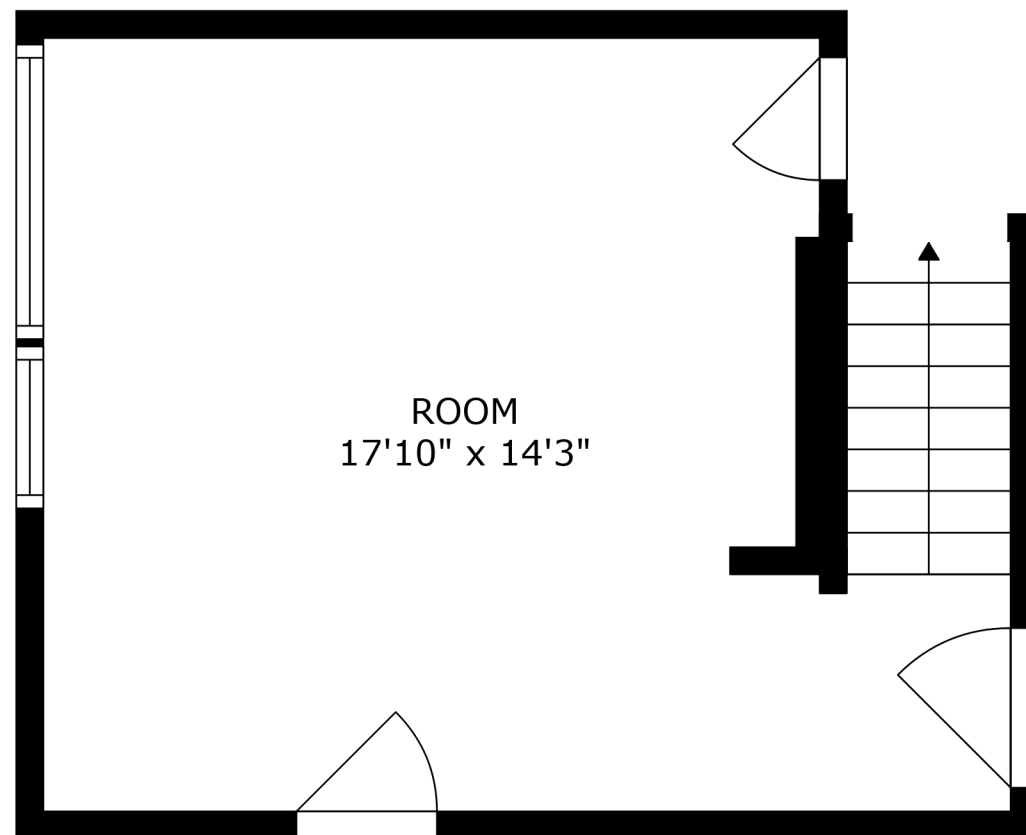

FLOOR 2

FLOOR 1

FLOOR 4

FLOOR 3

SIZES AND DIMENSIONS ARE APPROXIMATE, ACTUAL MAY VARY.

BEDROOM  
14'8" x 13'10"

BATH  
9'10" x 5'2"

SIZES AND DIMENSIONS ARE APPROXIMATE, ACTUAL MAY VARY.

LIVING AREA  
14'7" x 18'11"

FOYER  
6'10" x 4'8"

REF

DW

SIZES AND DIMENSIONS ARE APPROXIMATE, ACTUAL MAY VARY.