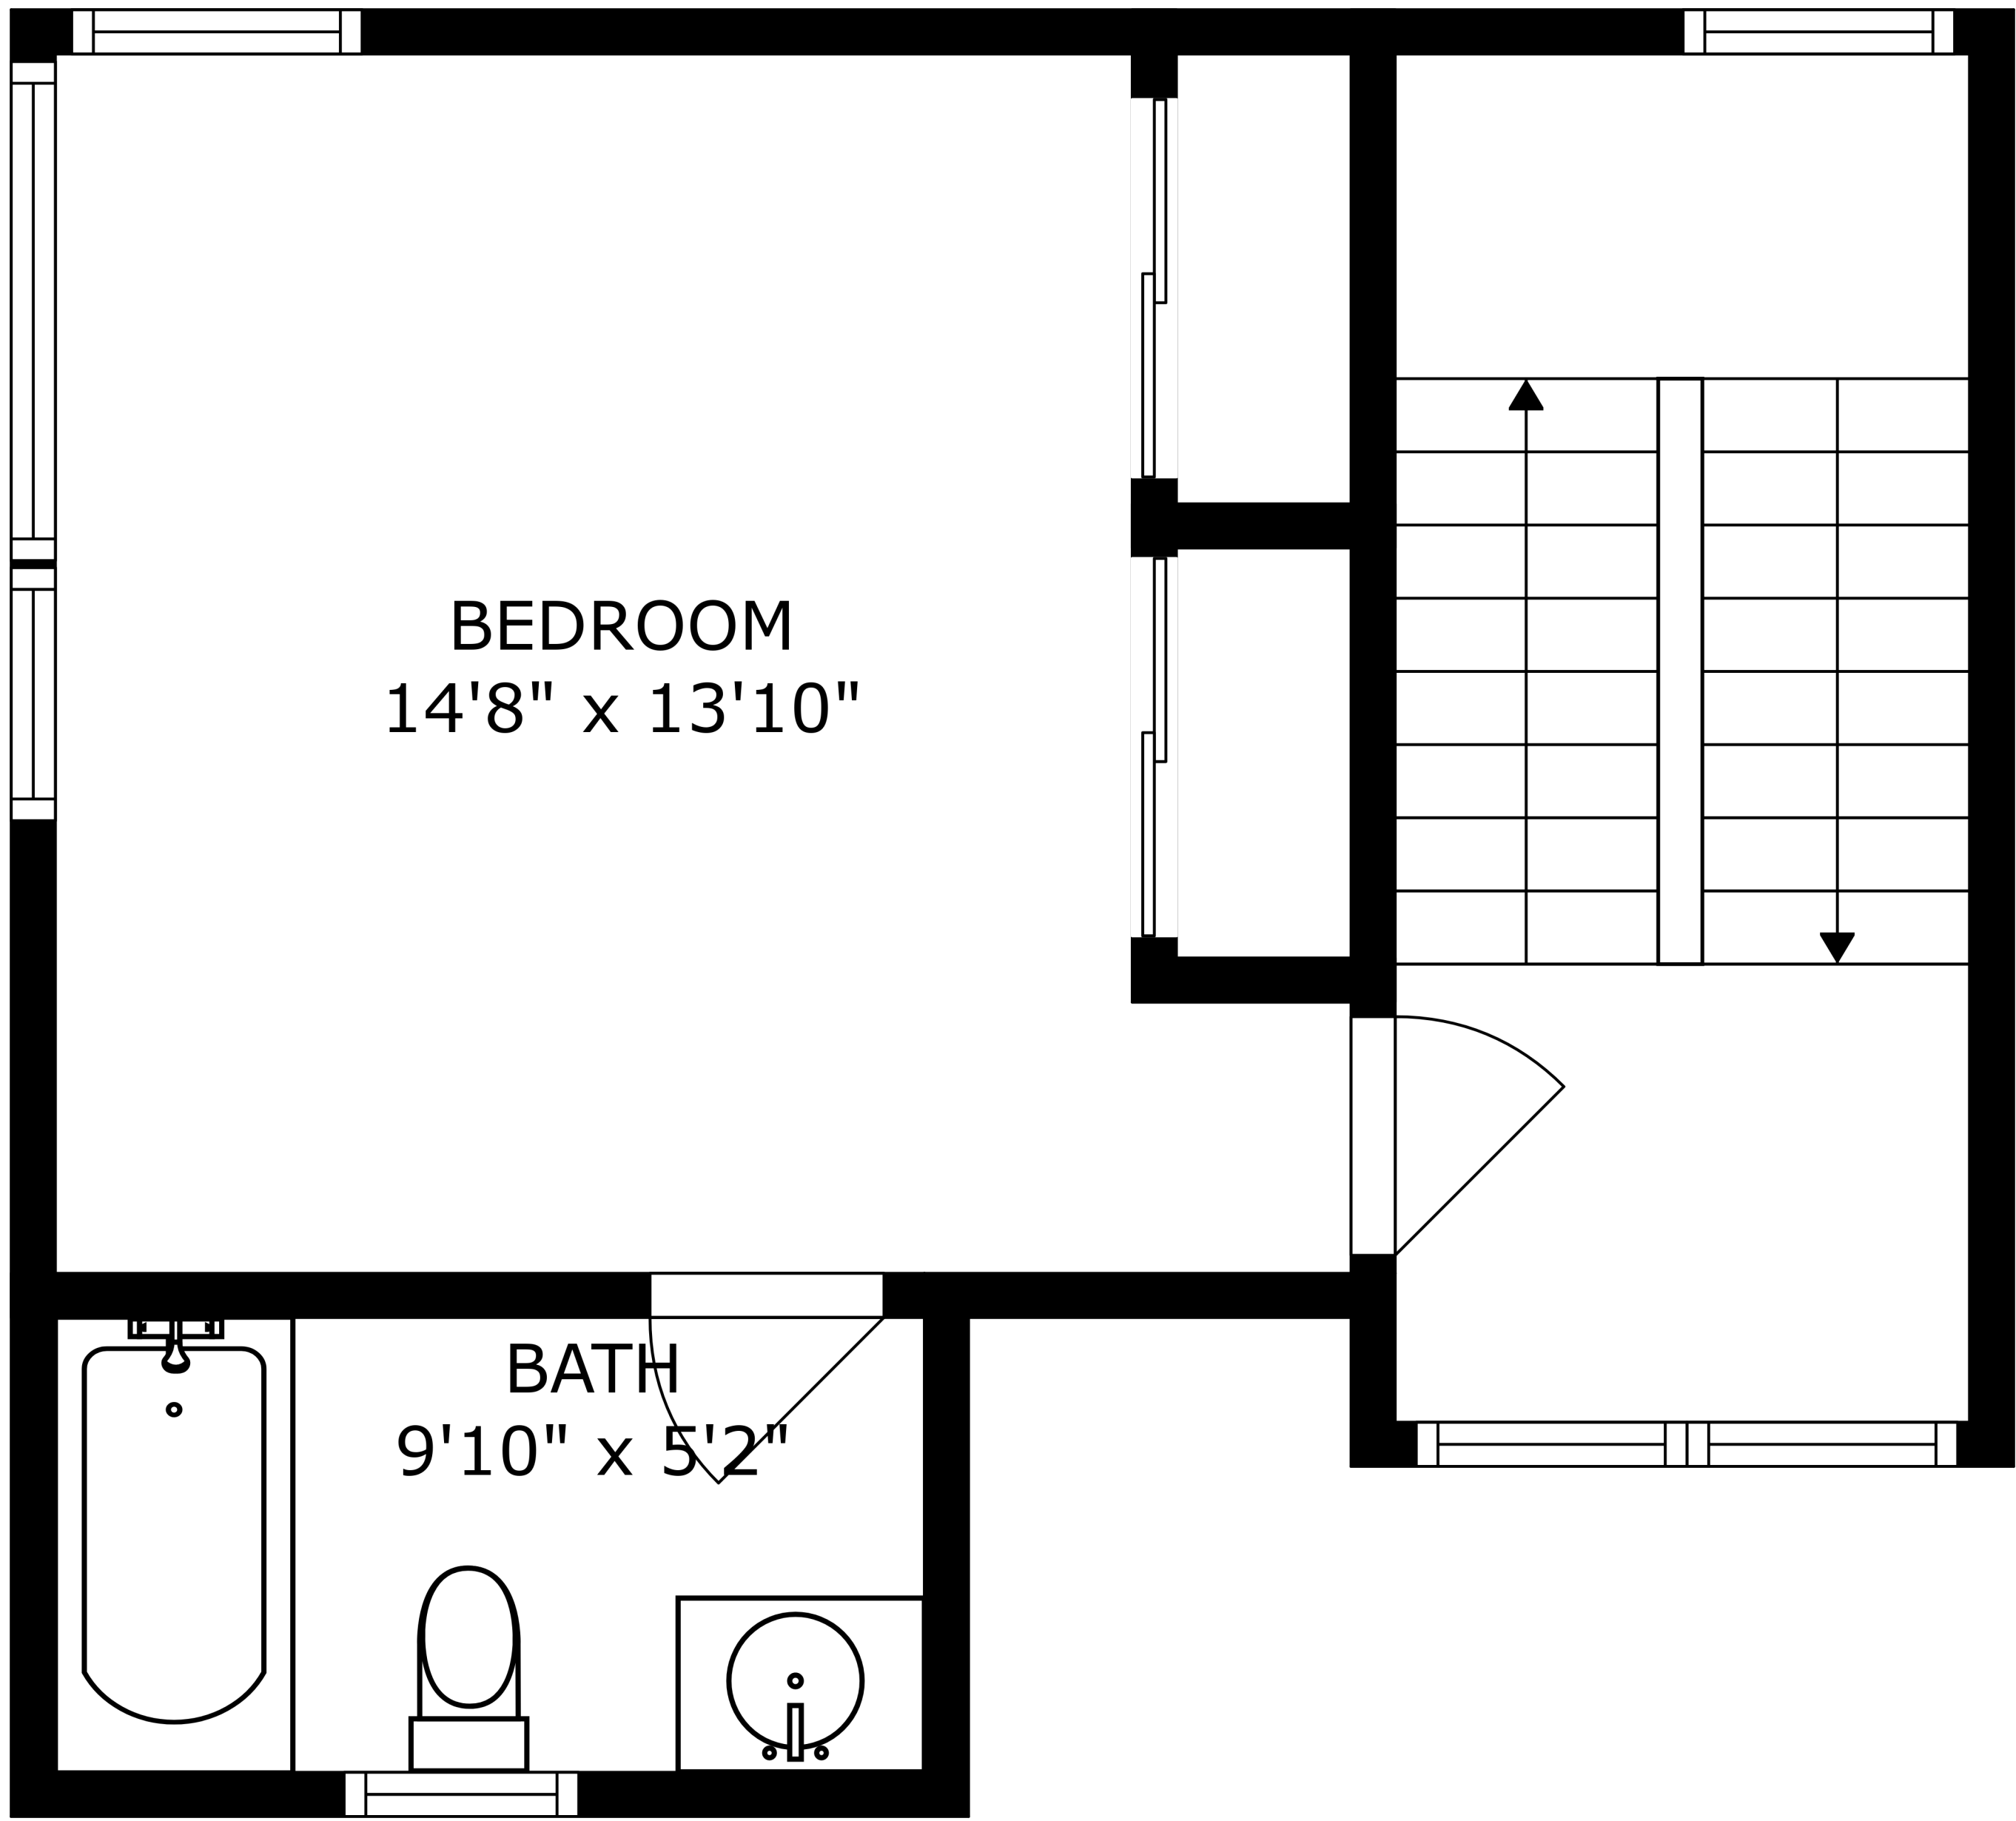

FLOOR 2

FLOOR 1

FLOOR 4

FLOOR 3

SIZES AND DIMENSIONS ARE APPROXIMATE, ACTUAL MAY VARY.

BEDROOM  
14'8" x 13'10"

BATH  
9'10" x 5'2"

SIZES AND DIMENSIONS ARE APPROXIMATE, ACTUAL MAY VARY.

LIVING AREA  
14'7" x 18'11"

FOYER  
6'10" x 4'8"

REF

DW

SIZES AND DIMENSIONS ARE APPROXIMATE, ACTUAL MAY VARY.