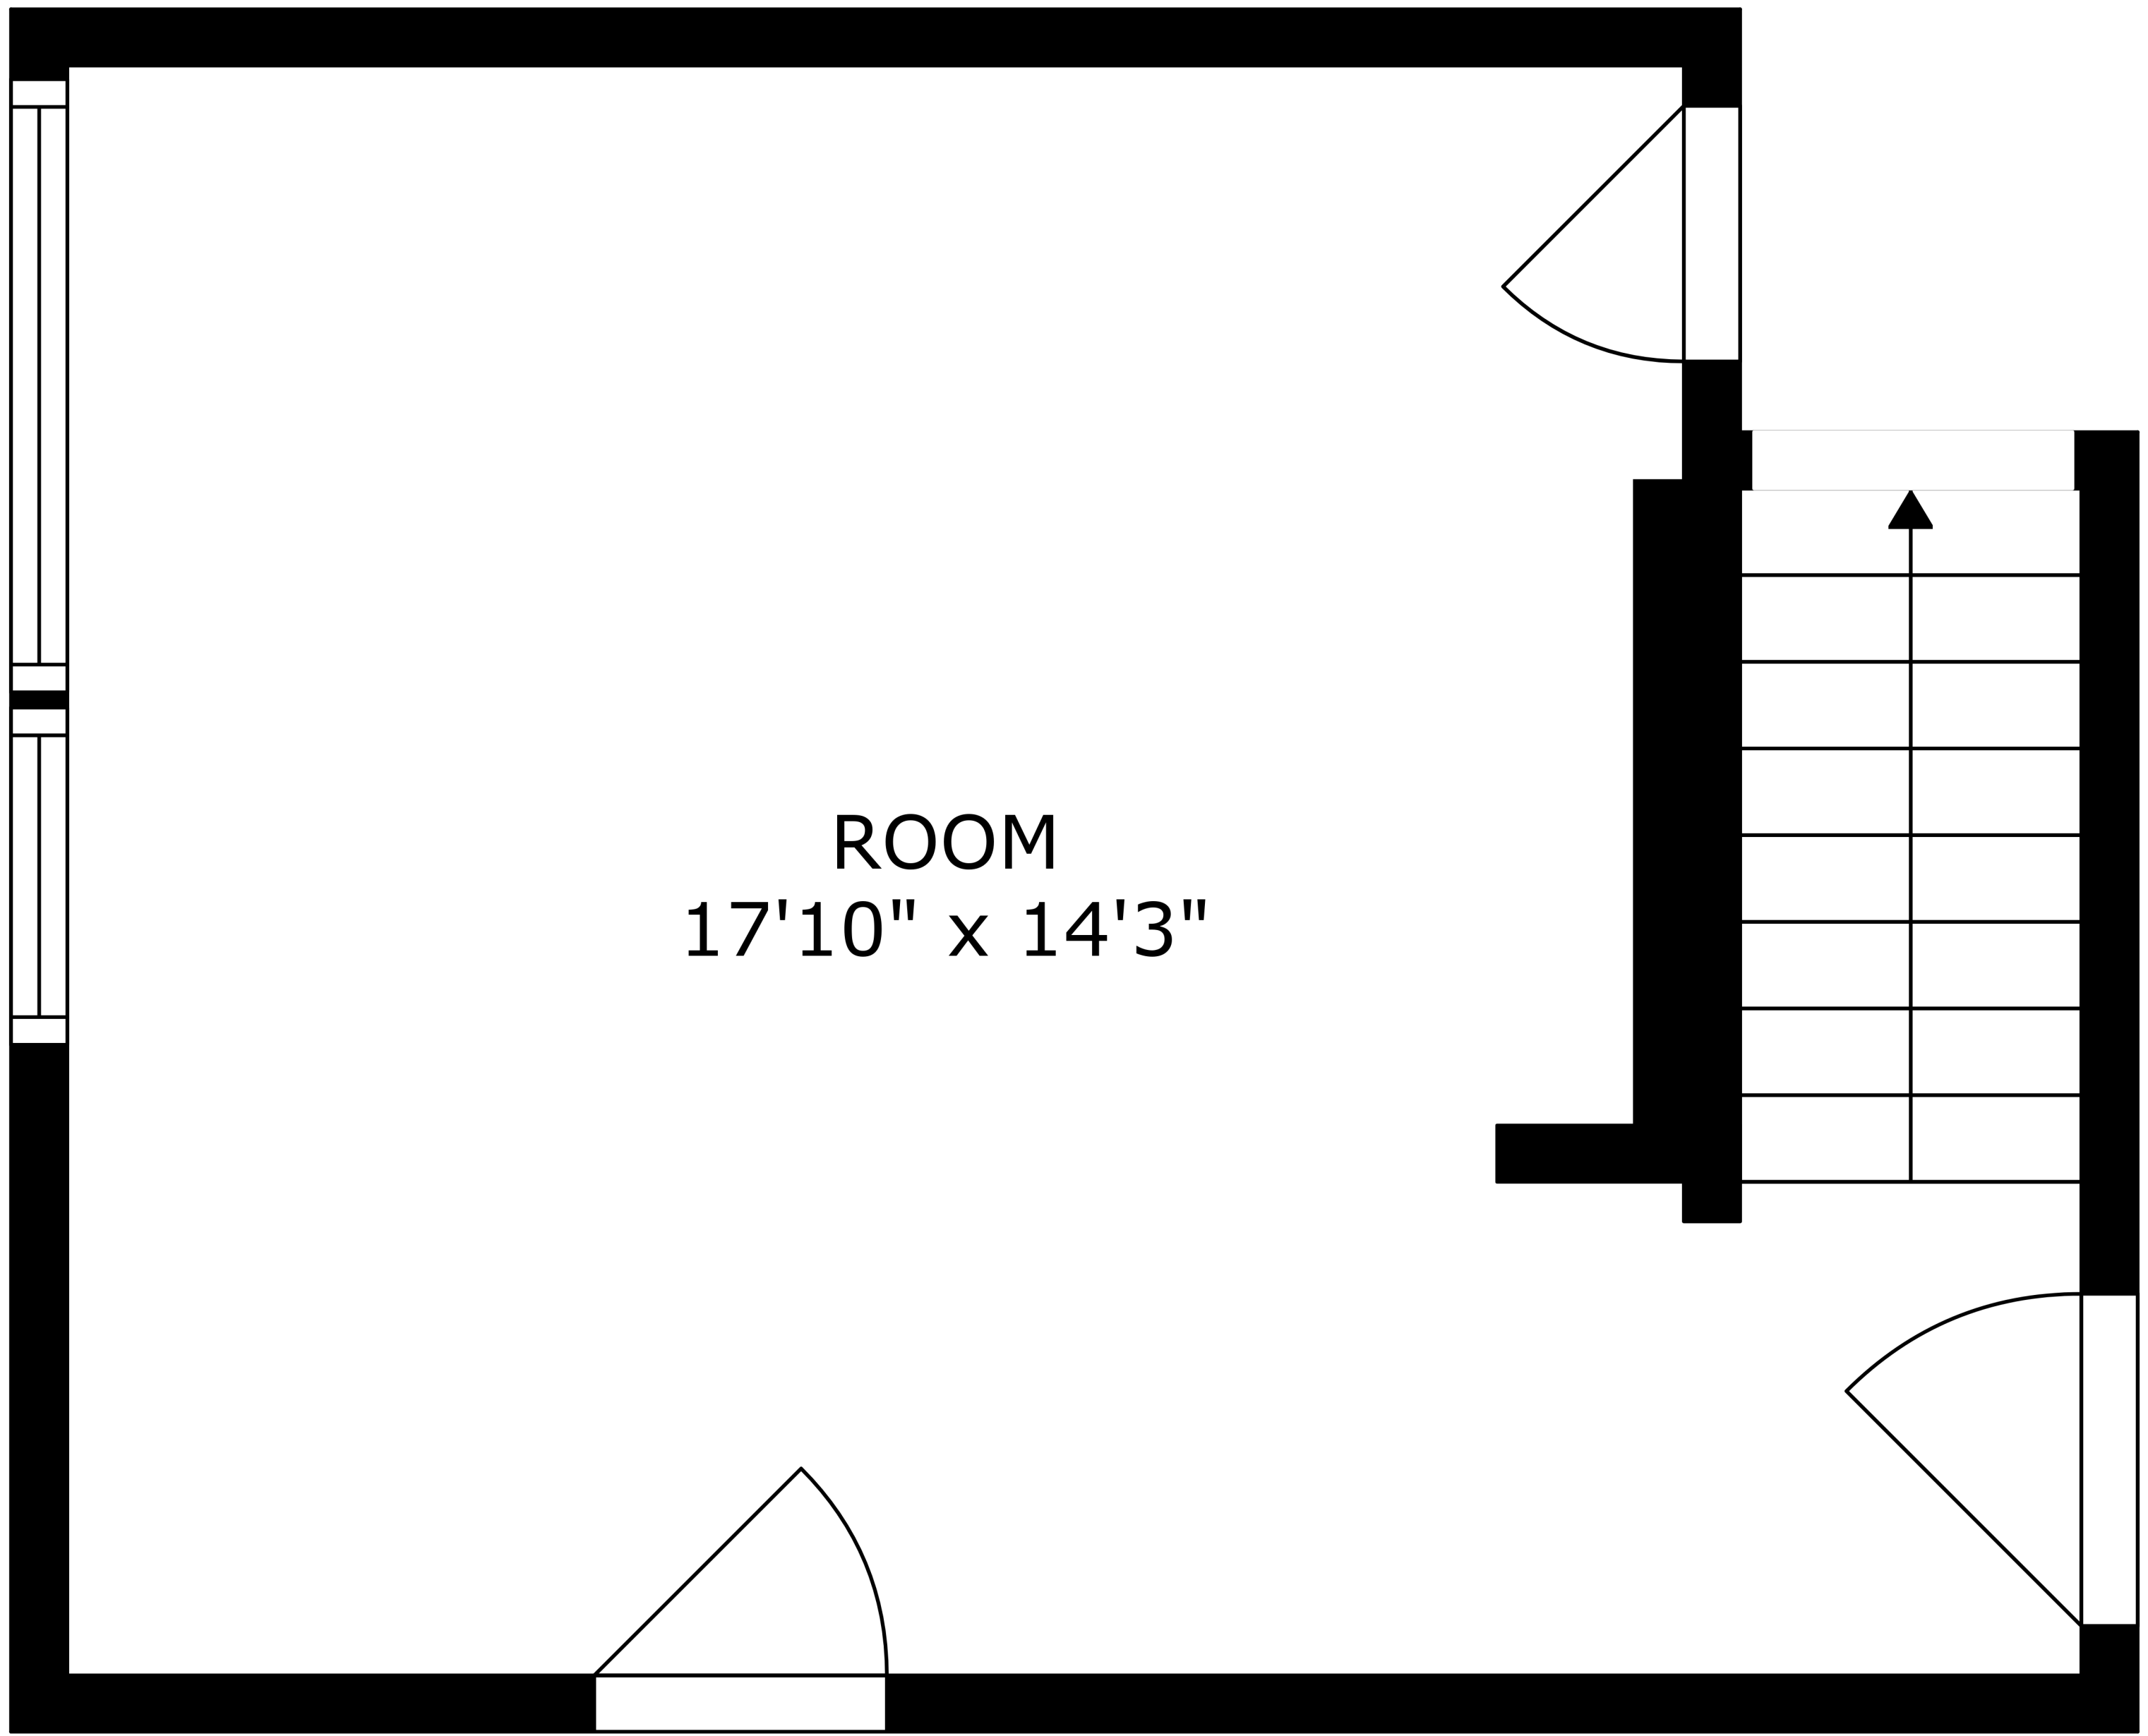

FLOOR 2

FLOOR 1

FLOOR 4

FLOOR 3

SIZES AND DIMENSIONS ARE APPROXIMATE, ACTUAL MAY VARY.

BEDROOM  
14'8" x 13'10"

BATH  
9'10" x 5'2"

SIZES AND DIMENSIONS ARE APPROXIMATE, ACTUAL MAY VARY.

LIVING AREA  
14'7" x 18'11"

FOYER  
6'10" x 4'8"

REF

DW

SIZES AND DIMENSIONS ARE APPROXIMATE, ACTUAL MAY VARY.