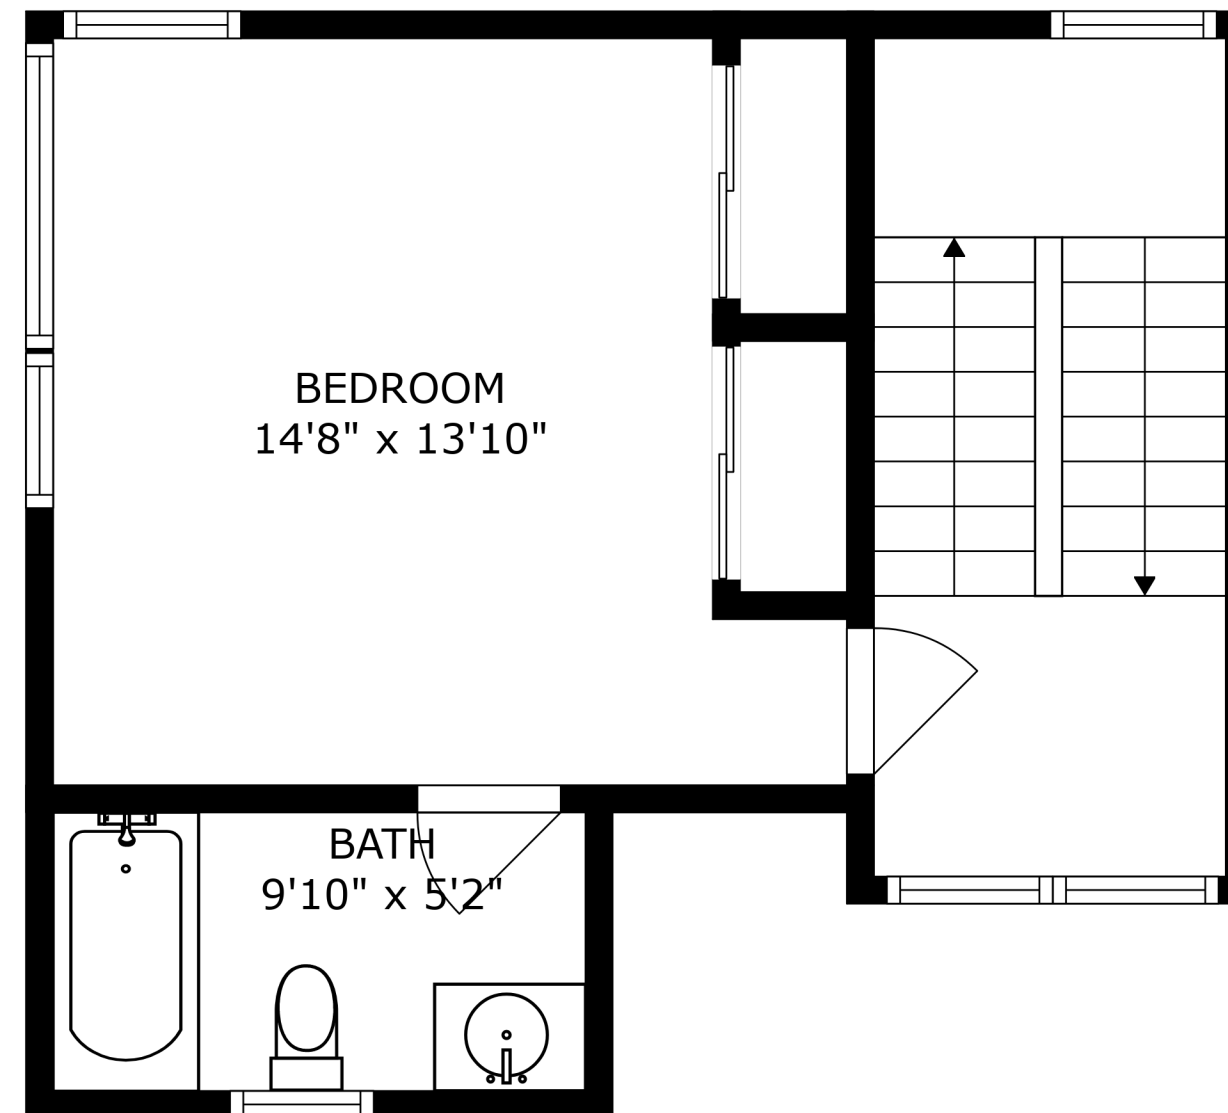

FLOOR 2

FLOOR 1

FLOOR 4

FLOOR 3

SIZES AND DIMENSIONS ARE APPROXIMATE, ACTUAL MAY VARY.

BEDROOM  
14'8" x 13'10"

BATH  
9'10" x 5'2"

SIZES AND DIMENSIONS ARE APPROXIMATE, ACTUAL MAY VARY.

LIVING AREA  
14'7" x 18'11"

FOYER  
6'10" x 4'8"

REF

DW

SIZES AND DIMENSIONS ARE APPROXIMATE, ACTUAL MAY VARY.