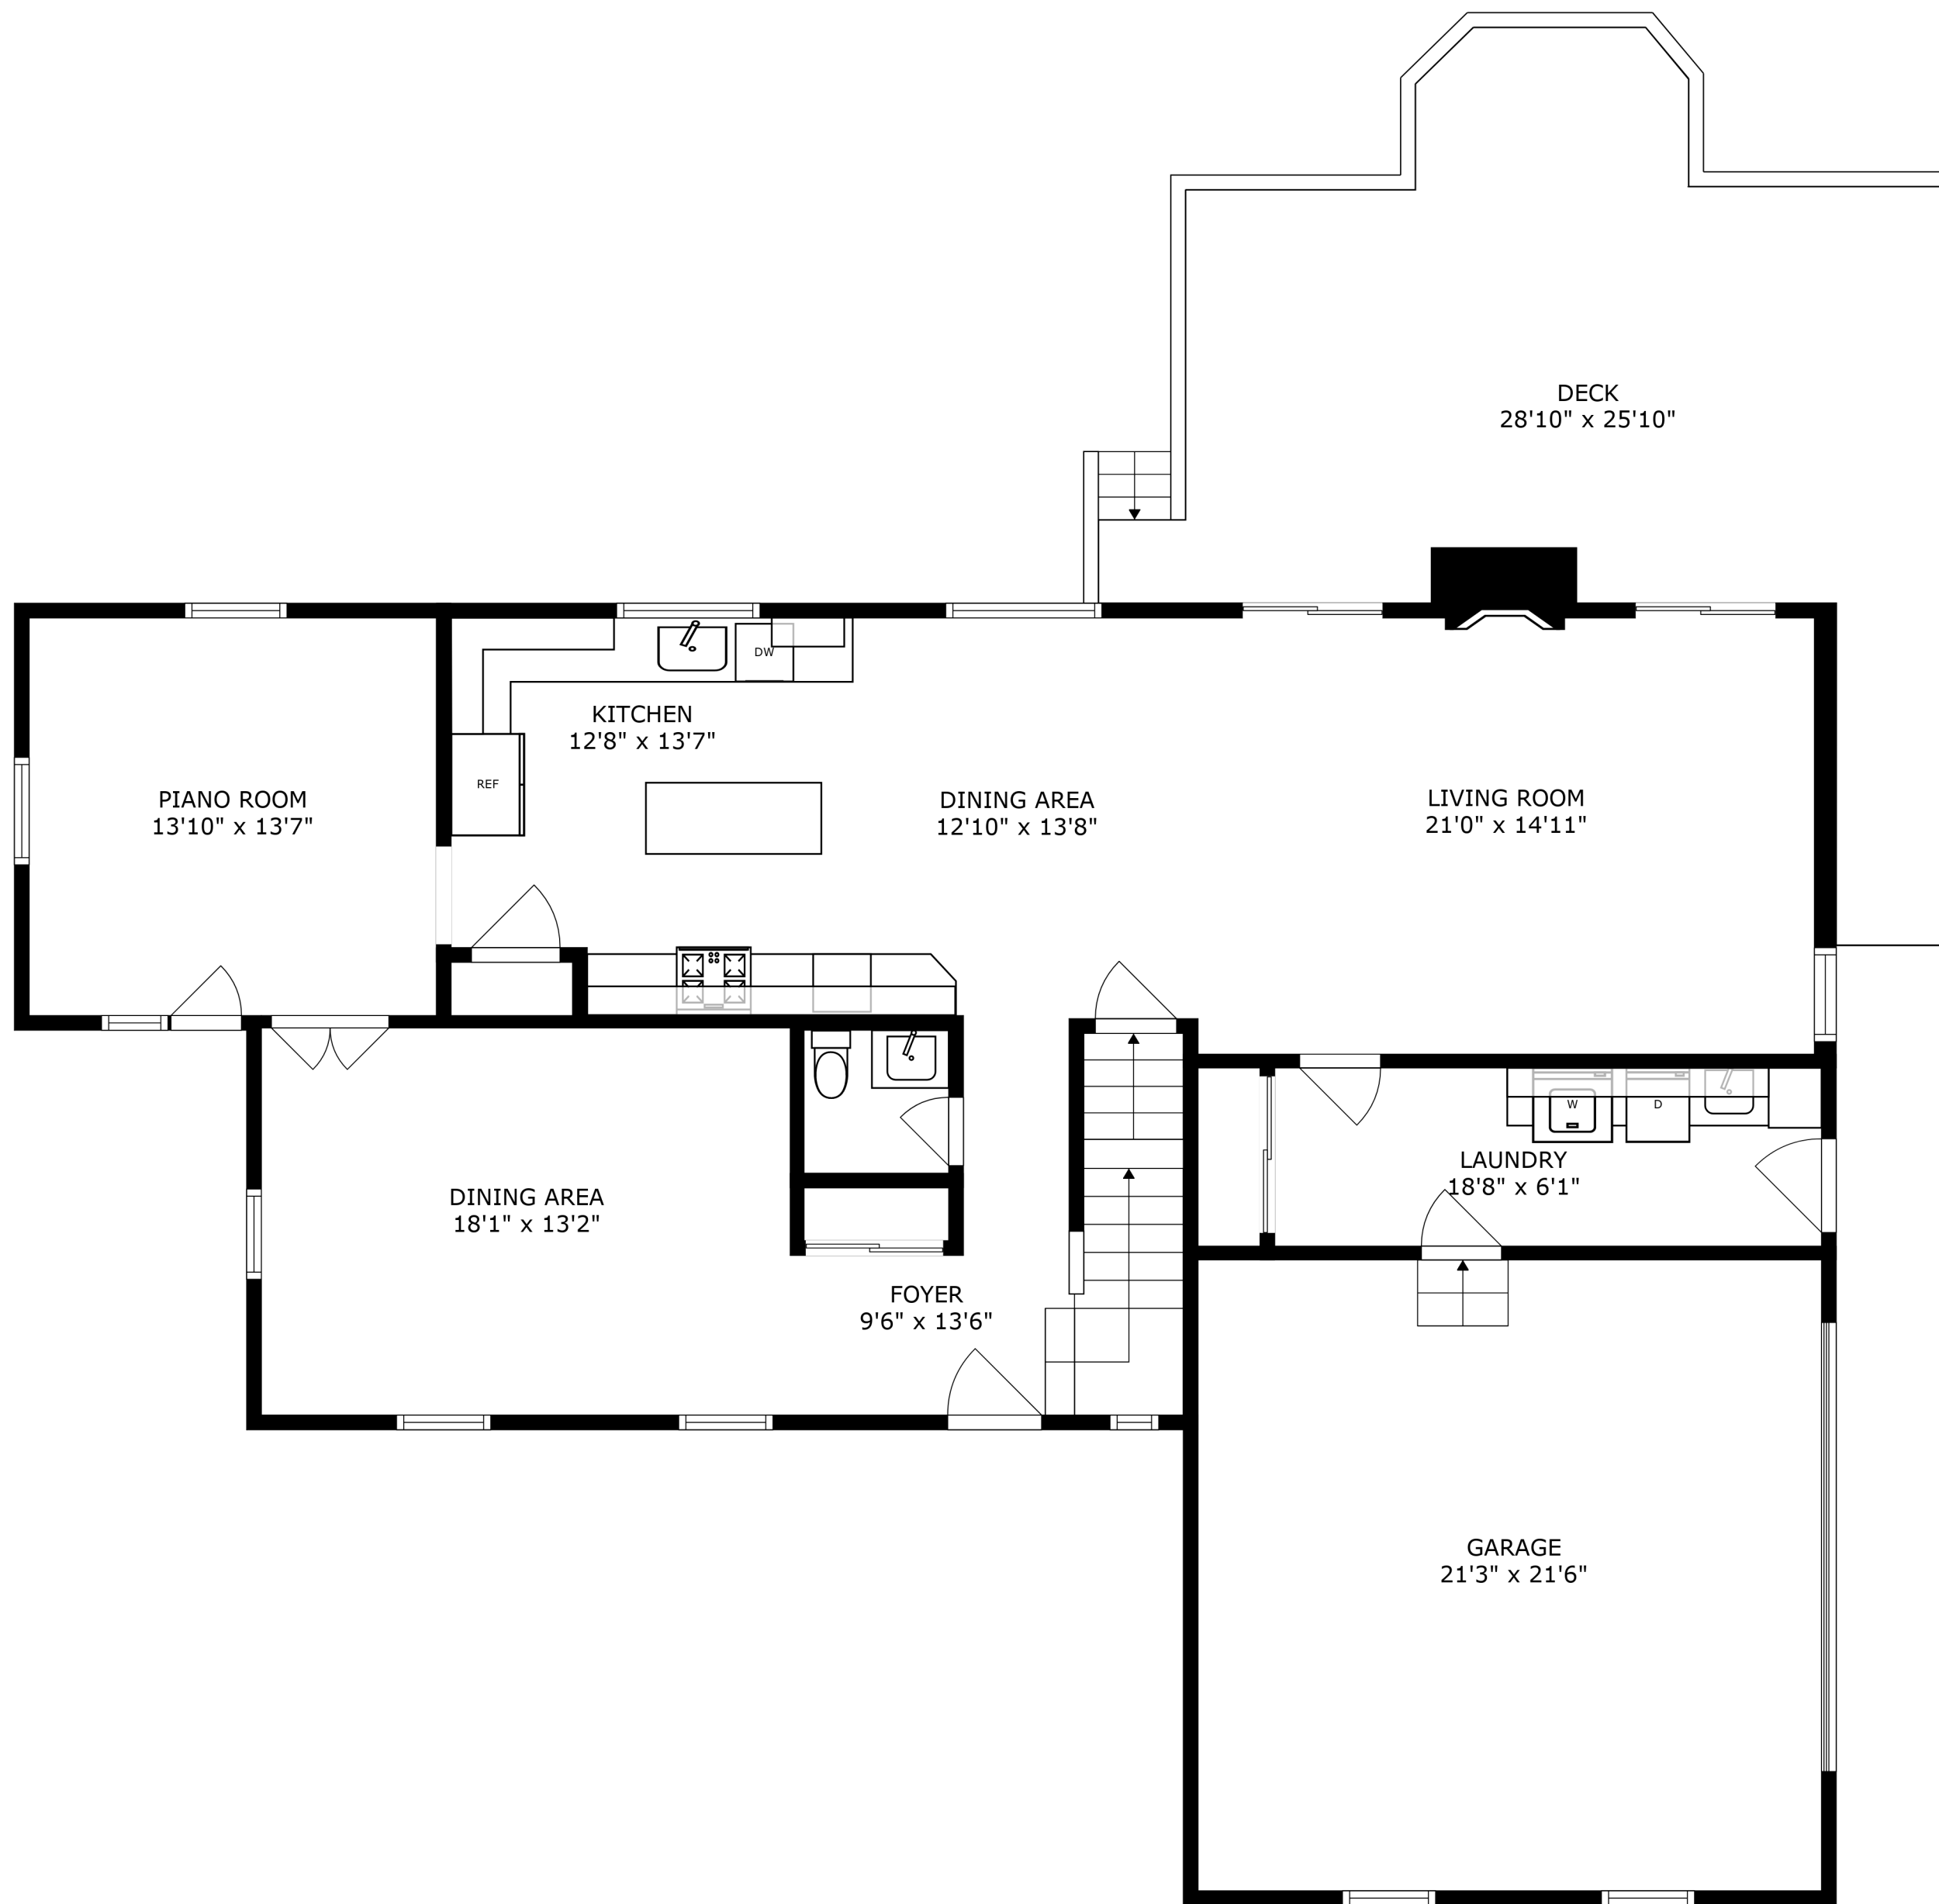

SIZES AND DIMENSIONS ARE APPROXIMATE, ACTUAL MAY VARY.

PRIMARY BEDROOM
15'3" x 19'0"

PRIMARY BATH
7'6" x 13'11"

BEDROOM
10'9" x 15'7"

BATH
4'10" x 9'10"

W.I.C.
10'10" x 6'5"

BEDROOM
11'11" x 10'10"

BEDROOM
12'1" x 11'0"

SIZES AND DIMENSIONS ARE APPROXIMATE, ACTUAL MAY VARY.

RECREATION ROOM
36'4" x 12'7"

BILLIARD ROOM
26'7" x 14'2"

BATH
6'9" x 7'3"

ELECTRICAL ROOM
8'3" x 8'0"

STORAGE
14'3" x 8'1"

EXERCISE ROOM
9'9" x 20'1"