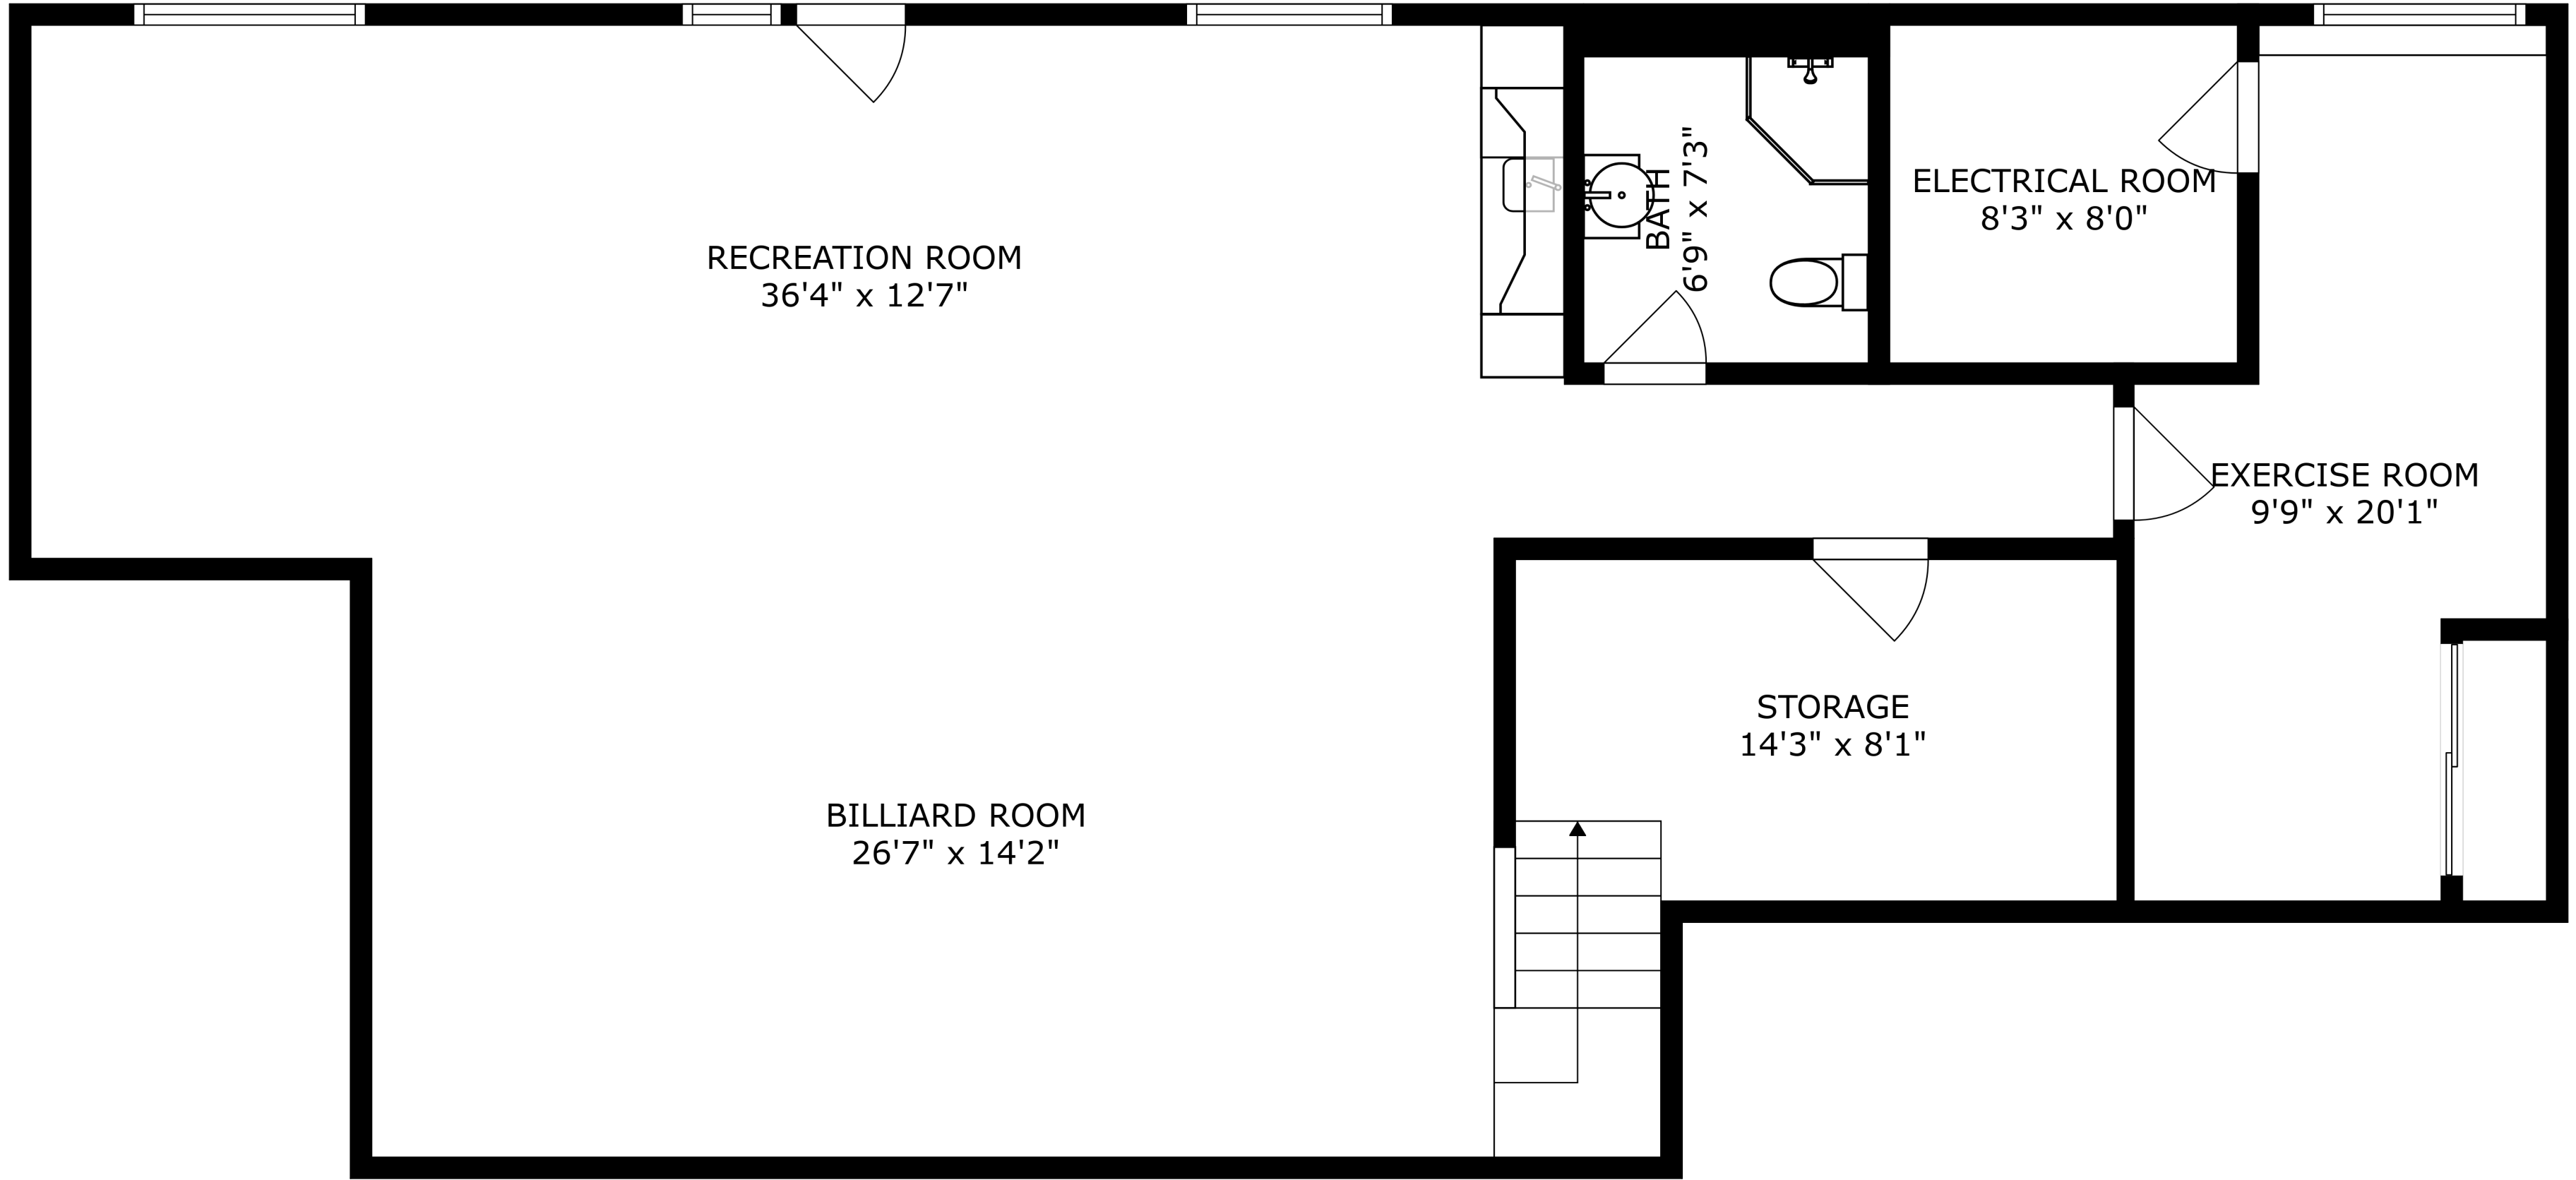

SIZES AND DIMENSIONS ARE APPROXIMATE, ACTUAL MAY VARY.

PRIMARY BEDROOM
15'3" x 19'0"

PRIMARY BATH
7'6" x 13'11"

BEDROOM
10'9" x 15'7"

BATH
4'10" x 9'10"

W.I.C.
10'10" x 6'5"

BEDROOM
11'11" x 10'10"

BEDROOM
12'1" x 11'0"

SIZES AND DIMENSIONS ARE APPROXIMATE, ACTUAL MAY VARY.

RECREATION ROOM
36'4" x 12'7"

BILLIARD ROOM
26'7" x 14'2"

BATH
6'9" x 7'3"

ELECTRICAL ROOM
8'3" x 8'0"

STORAGE
14'3" x 8'1"

EXERCISE ROOM
9'9" x 20'1"