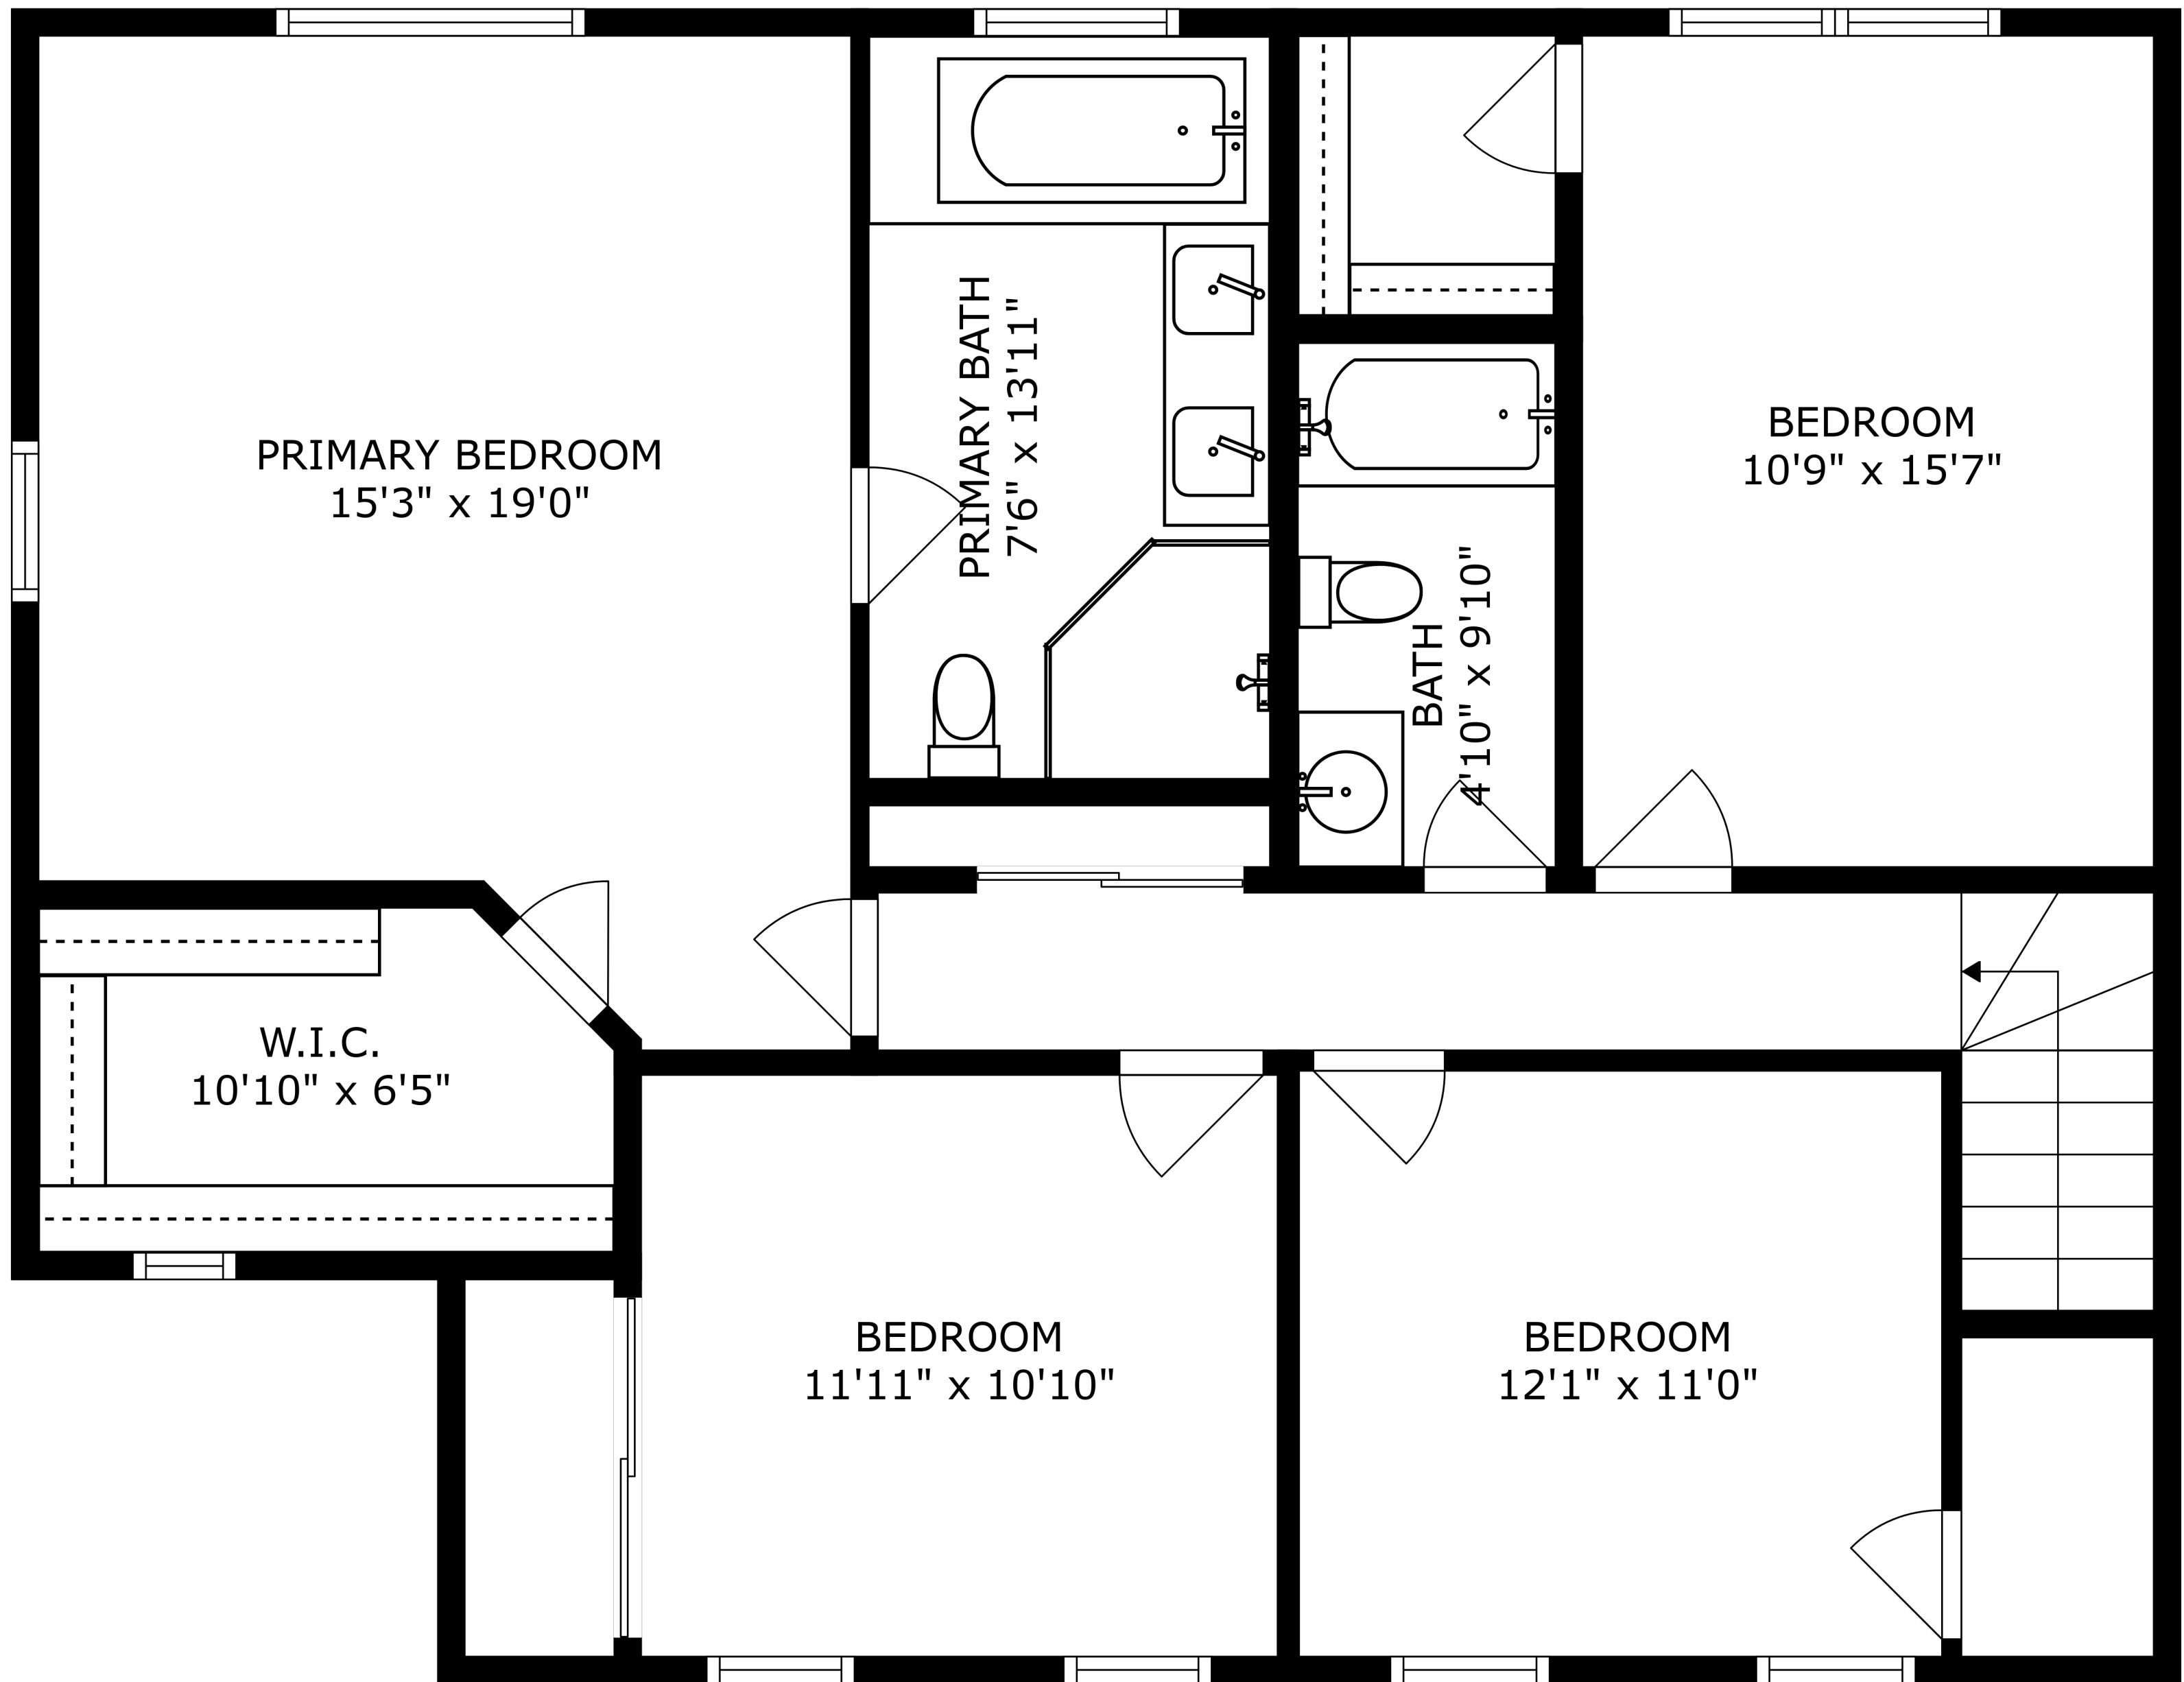

SIZES AND DIMENSIONS ARE APPROXIMATE, ACTUAL MAY VARY.

PRIMARY BEDROOM
15'3" x 19'0"

PRIMARY BATH
7'6" x 13'11"

BEDROOM
10'9" x 15'7"

BATH
4'10" x 9'10"

W.I.C.
10'10" x 6'5"

BEDROOM
11'11" x 10'10"

BEDROOM
12'1" x 11'0"

SIZES AND DIMENSIONS ARE APPROXIMATE, ACTUAL MAY VARY.

RECREATION ROOM
36'4" x 12'7"

BILLIARD ROOM
26'7" x 14'2"

BATH
6'9" x 7'3"

ELECTRICAL ROOM
8'3" x 8'0"

STORAGE
14'3" x 8'1"

EXERCISE ROOM
9'9" x 20'1"