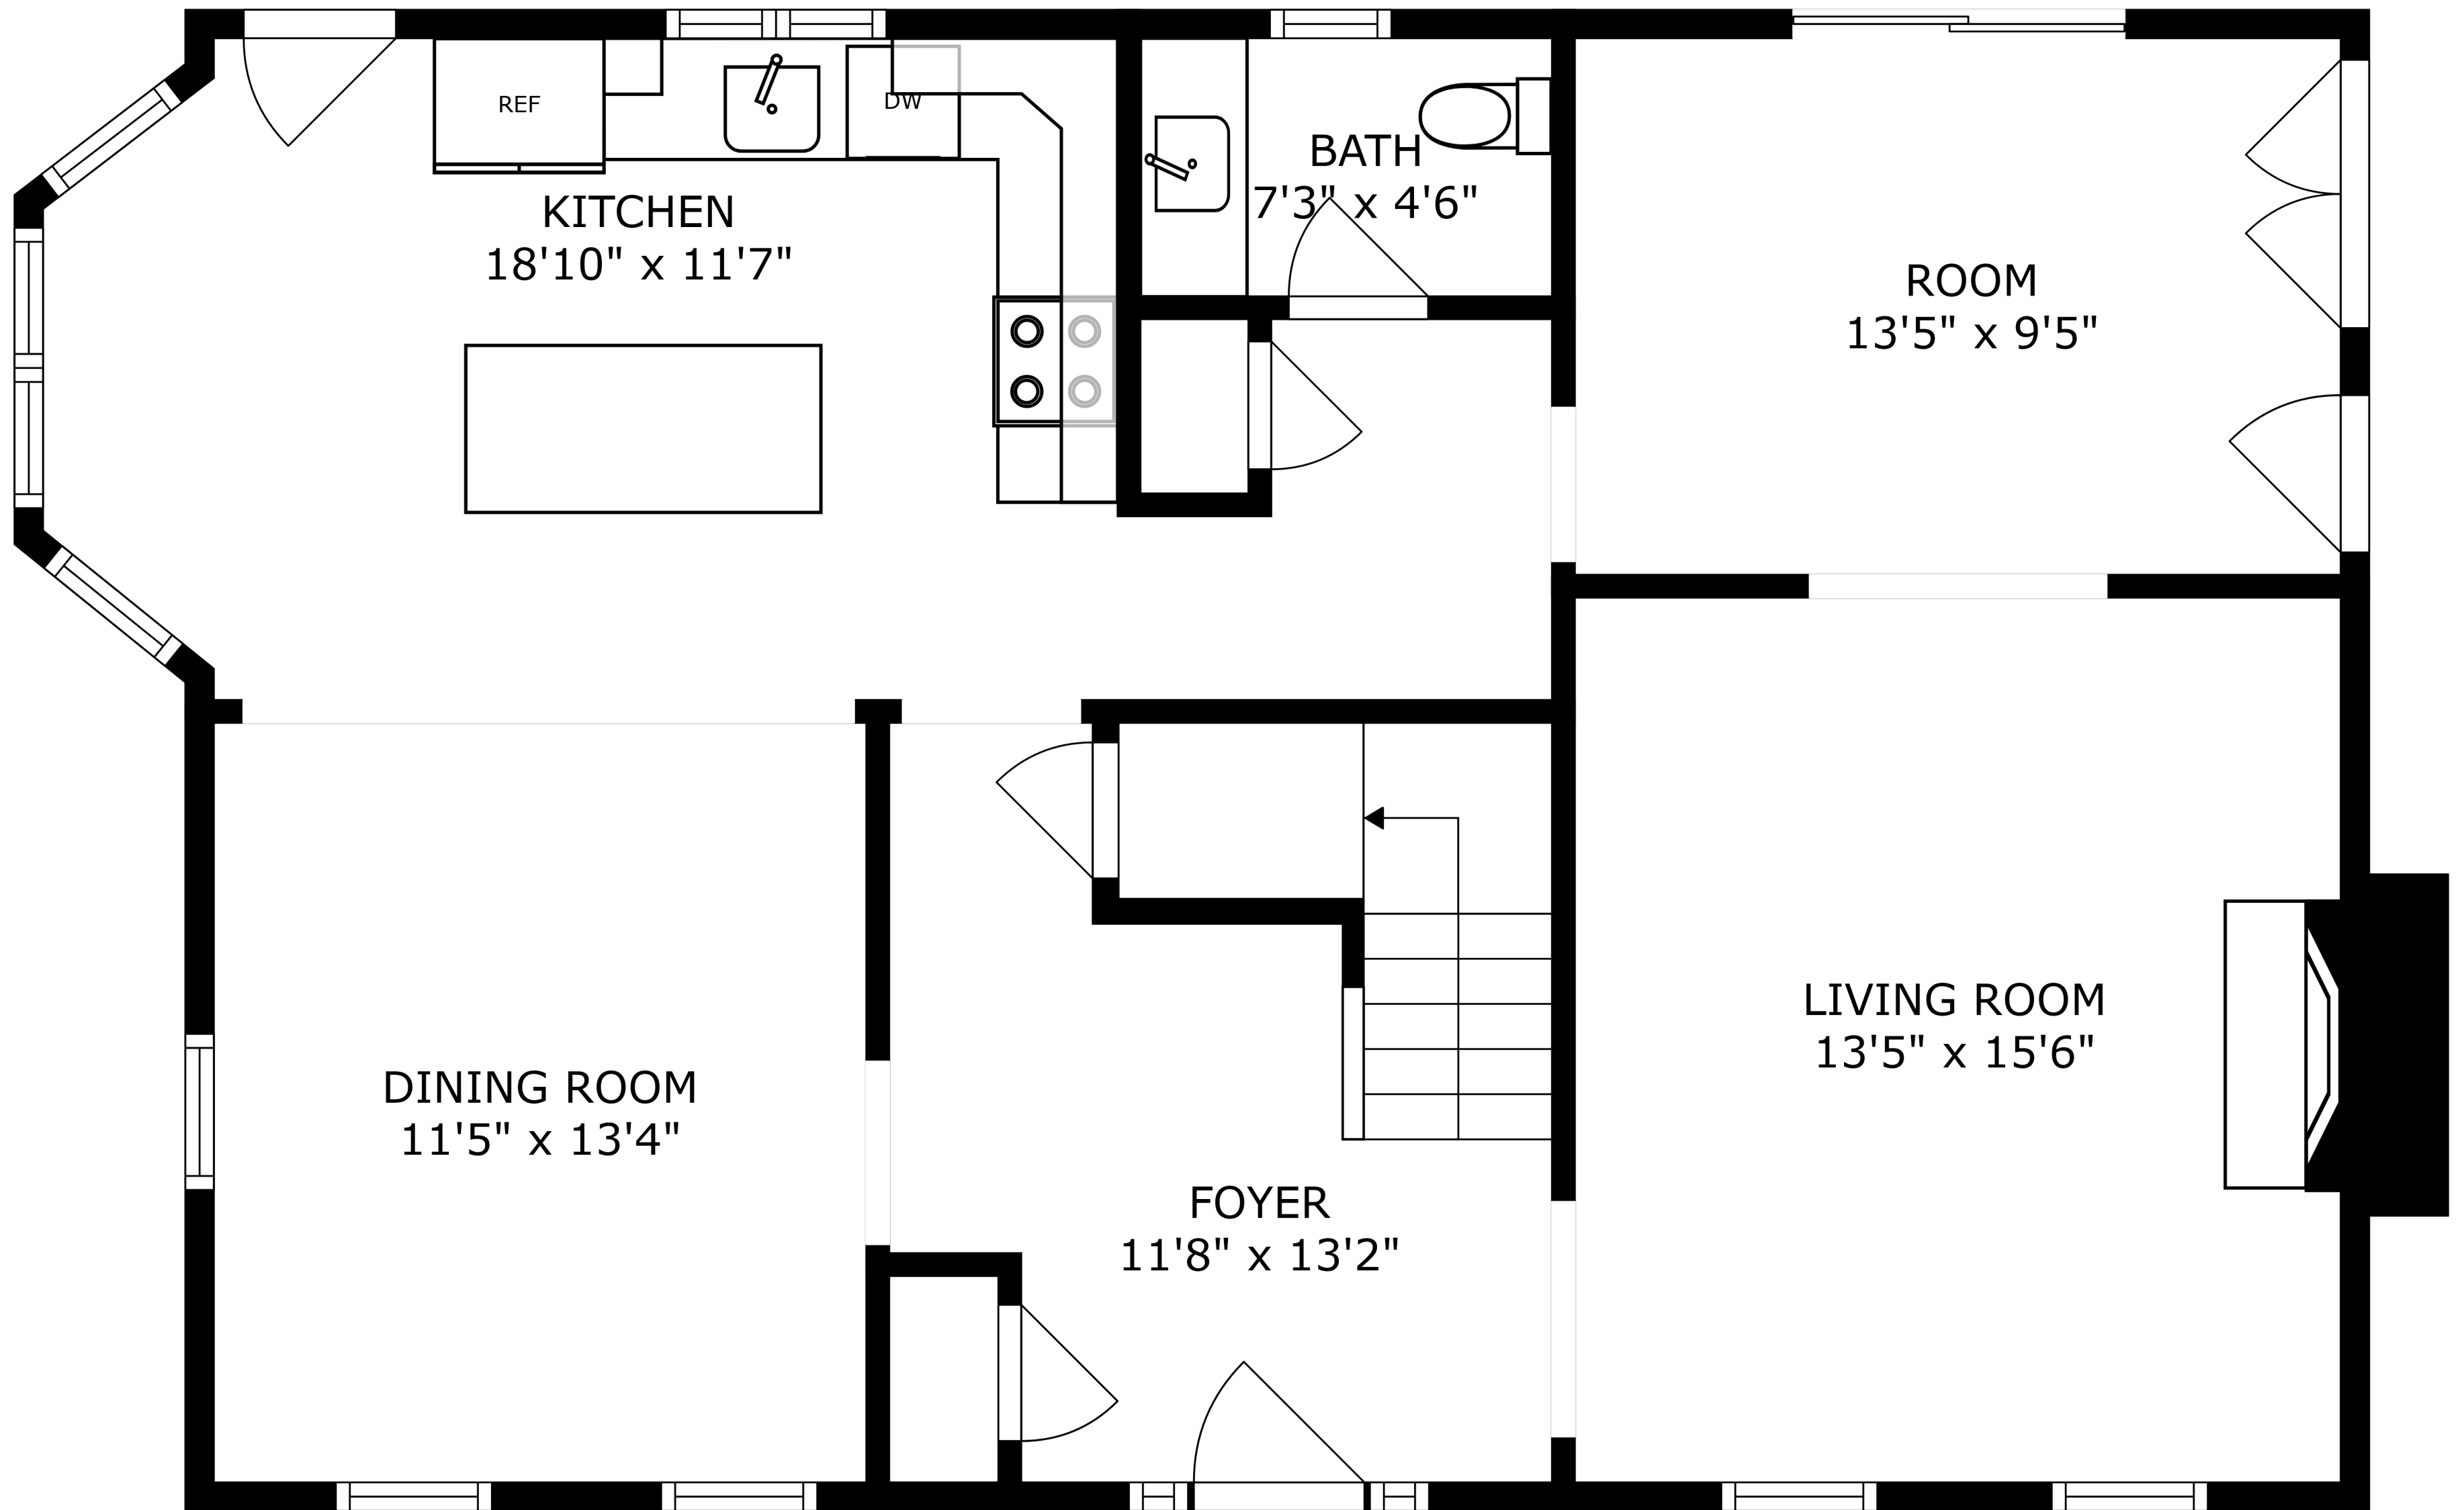

FLOOR 1

FLOOR 2

BEDROOM  
11'6" x 11'7"

BATH  
7'7" x 8'0"

BATH  
8'7" x 8'0"

W.I.C.  
7'6" x 8'0"

BEDROOM  
11'7" x 15'5"

OFFICE  
11'9" x 11'11"

PRIMARY BEDROOM  
13'6" x 19'0"

SIZES AND DIMENSIONS ARE APPROXIMATE, ACTUAL MAY VARY.