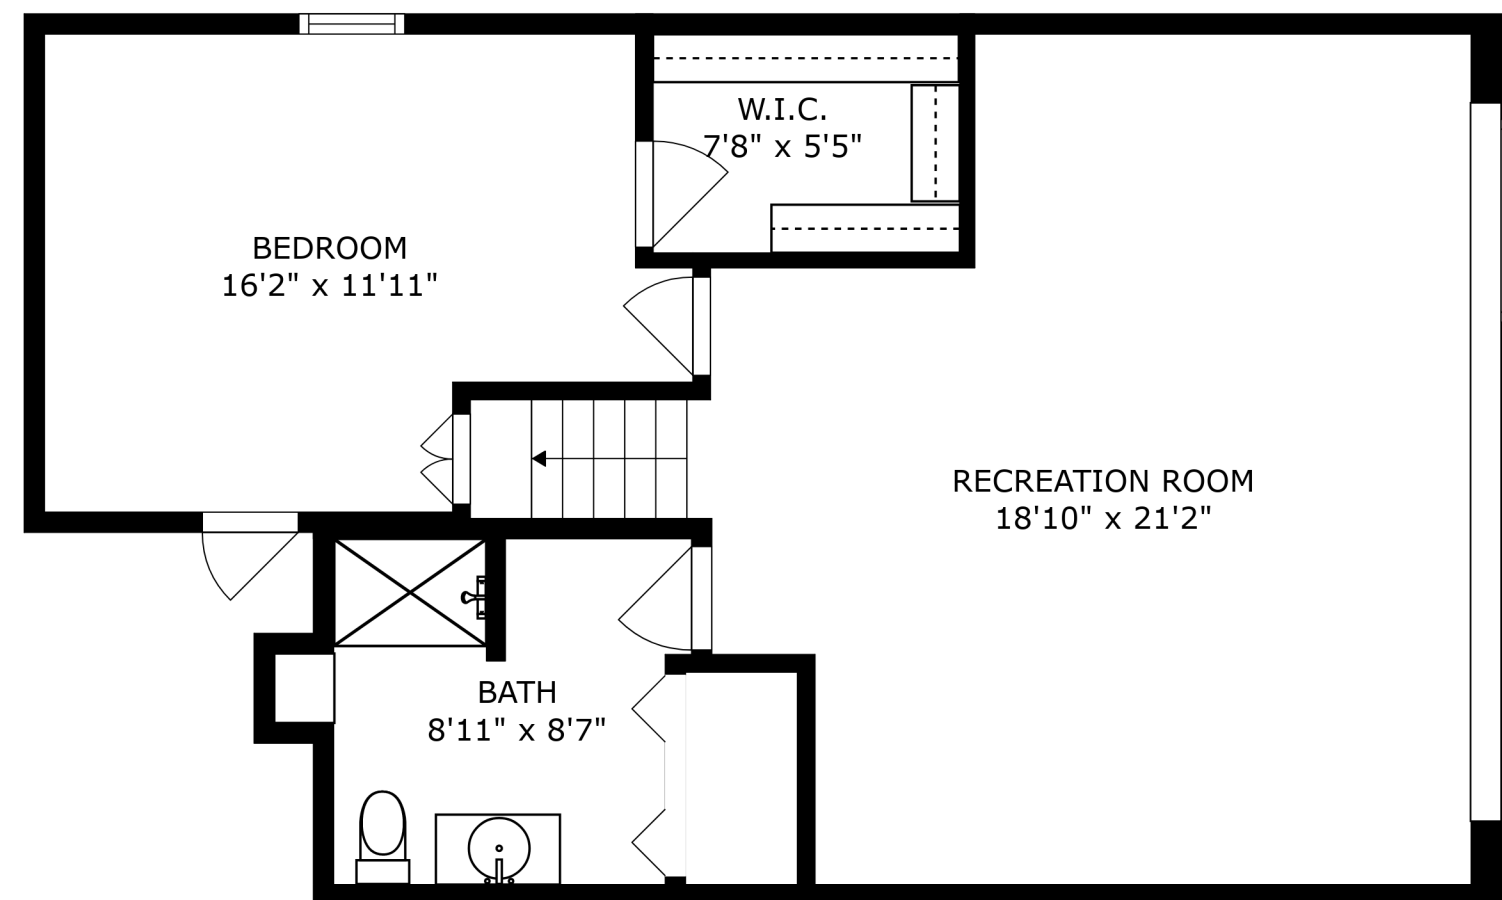

FLOOR 2

FLOOR 1

SIZES AND DIMENSIONS ARE APPROXIMATE, ACTUAL MAY VARY.

SIZES AND DIMENSIONS ARE APPROXIMATE, ACTUAL MAY VARY.

BEDROOM
16'2" x 11'11"

W.I.C.
7'8" x 5'5"

RECREATION ROOM
18'10" x 21'2"

BATH
8'11" x 8'7"