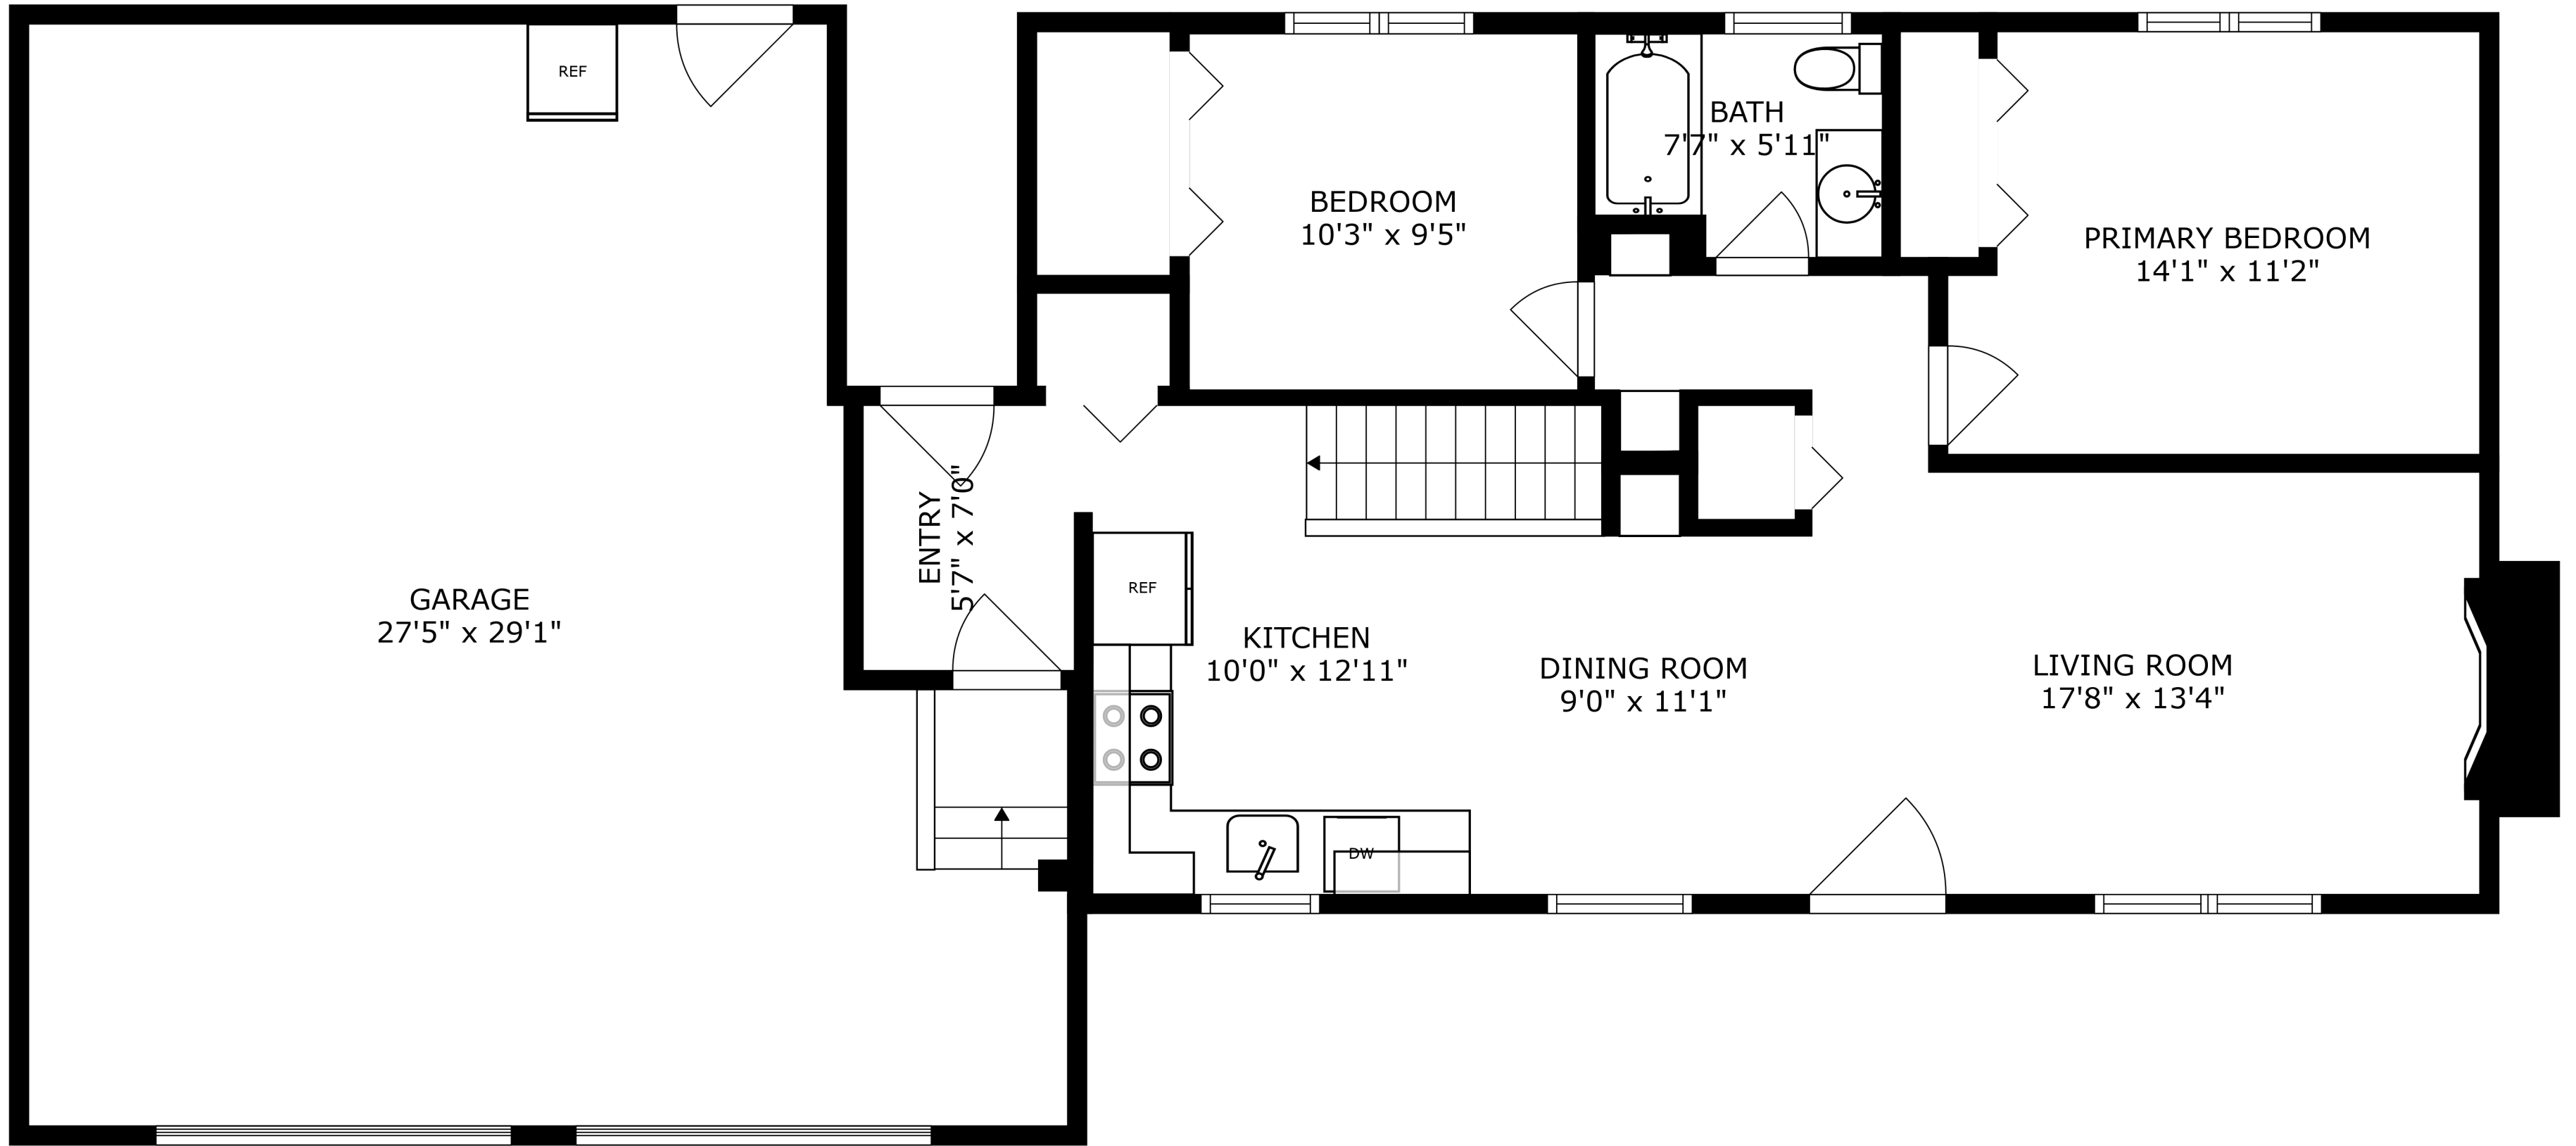

FLOOR 2

FLOOR 1

SIZES AND DIMENSIONS ARE APPROXIMATE, ACTUAL MAY VARY.

SIZES AND DIMENSIONS ARE APPROXIMATE, ACTUAL MAY VARY.

BEDROOM
16'2" x 11'11"

W.I.C.
7'8" x 5'5"

RECREATION ROOM
18'10" x 21'2"

BATH
8'11" x 8'7"