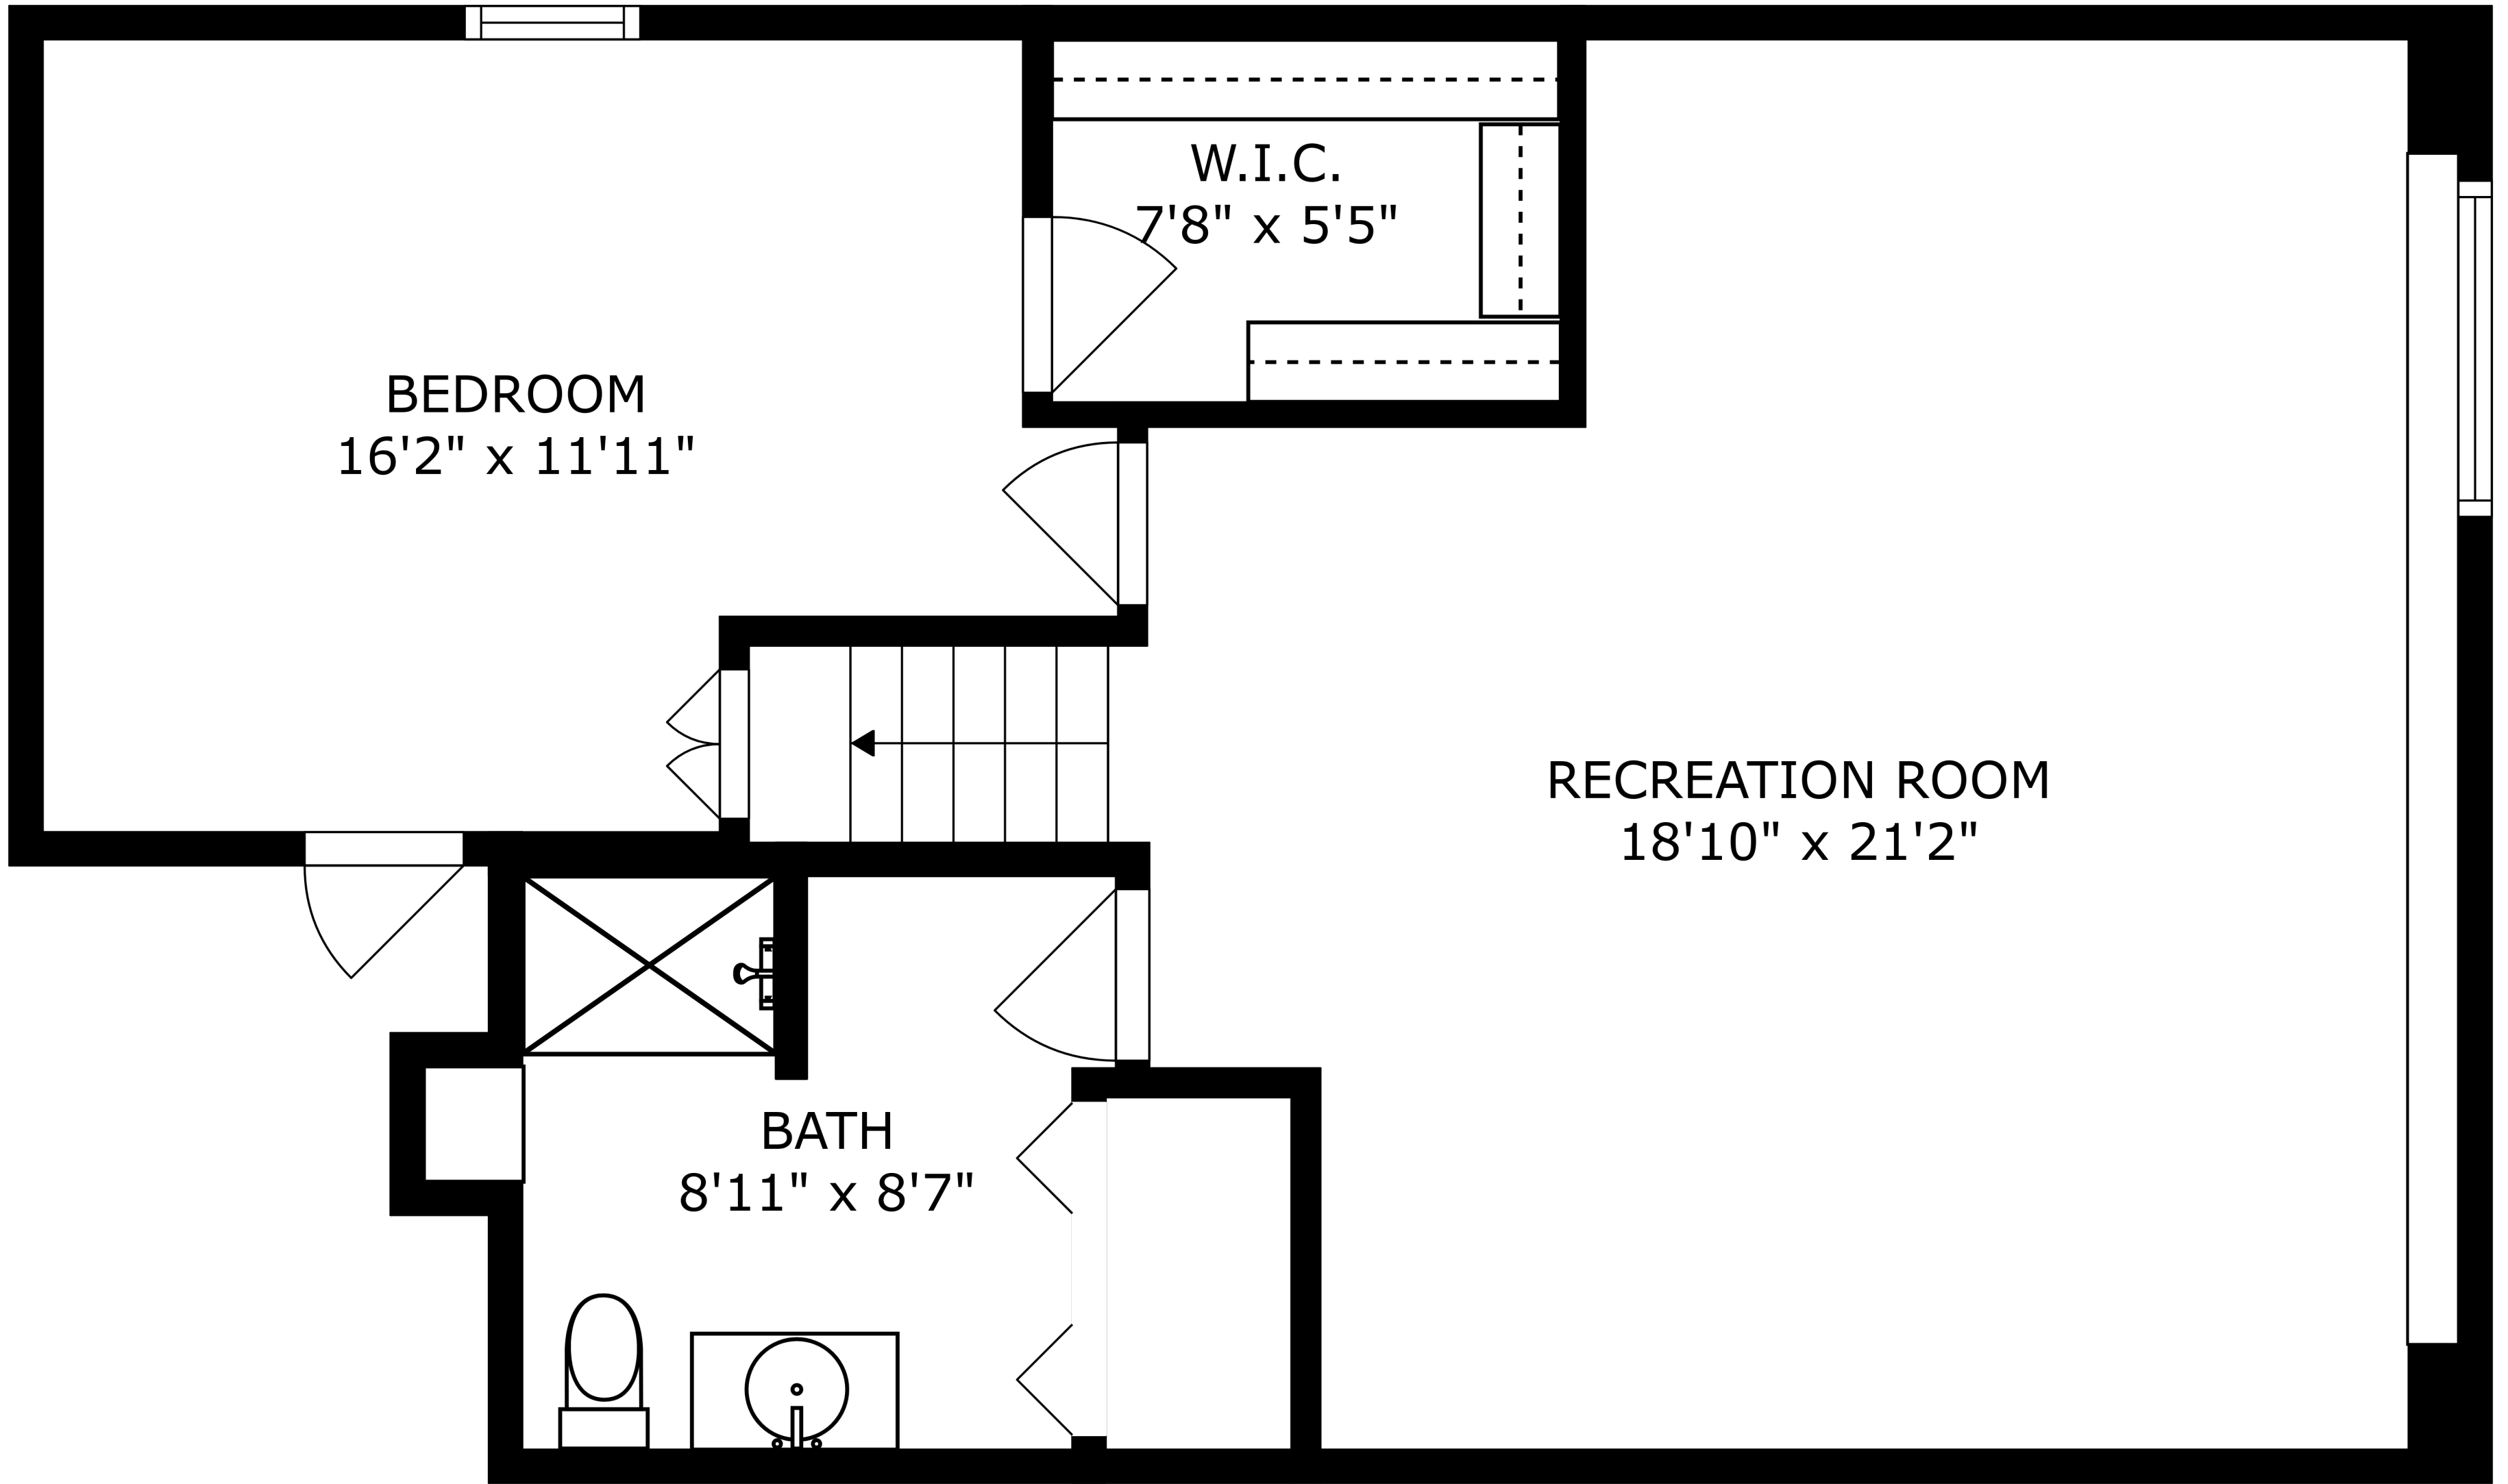

FLOOR 2

FLOOR 1

SIZES AND DIMENSIONS ARE APPROXIMATE, ACTUAL MAY VARY.

SIZES AND DIMENSIONS ARE APPROXIMATE, ACTUAL MAY VARY.

BEDROOM
16'2" x 11'11"

W.I.C.
7'8" x 5'5"

RECREATION ROOM
18'10" x 21'2"

BATH
8'11" x 8'7"