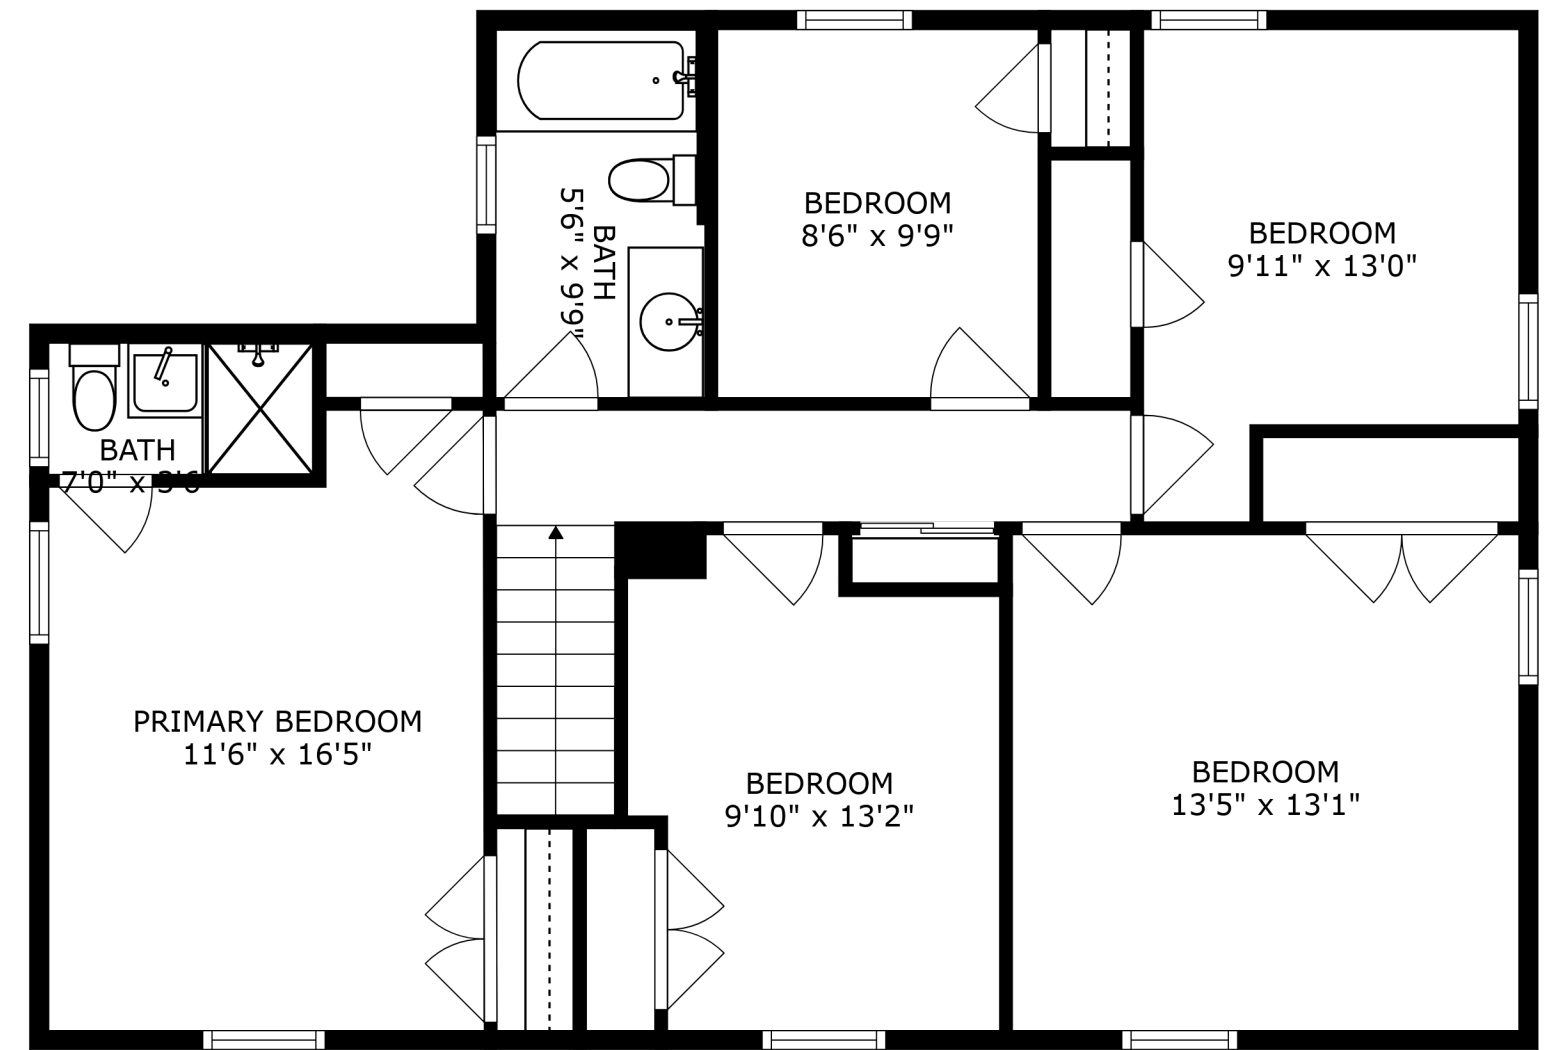

FLOOR 2

FLOOR 3

FLOOR 1

SIZES AND DIMENSIONS ARE APPROXIMATE, ACTUAL MAY VARY.

SIZES AND DIMENSIONS ARE APPROXIMATE, ACTUAL MAY VARY.

FINISHED STORAGE  
26'0" x 22'8"

ELECTRICAL ROOM  
11'1" x 6'7"

REF