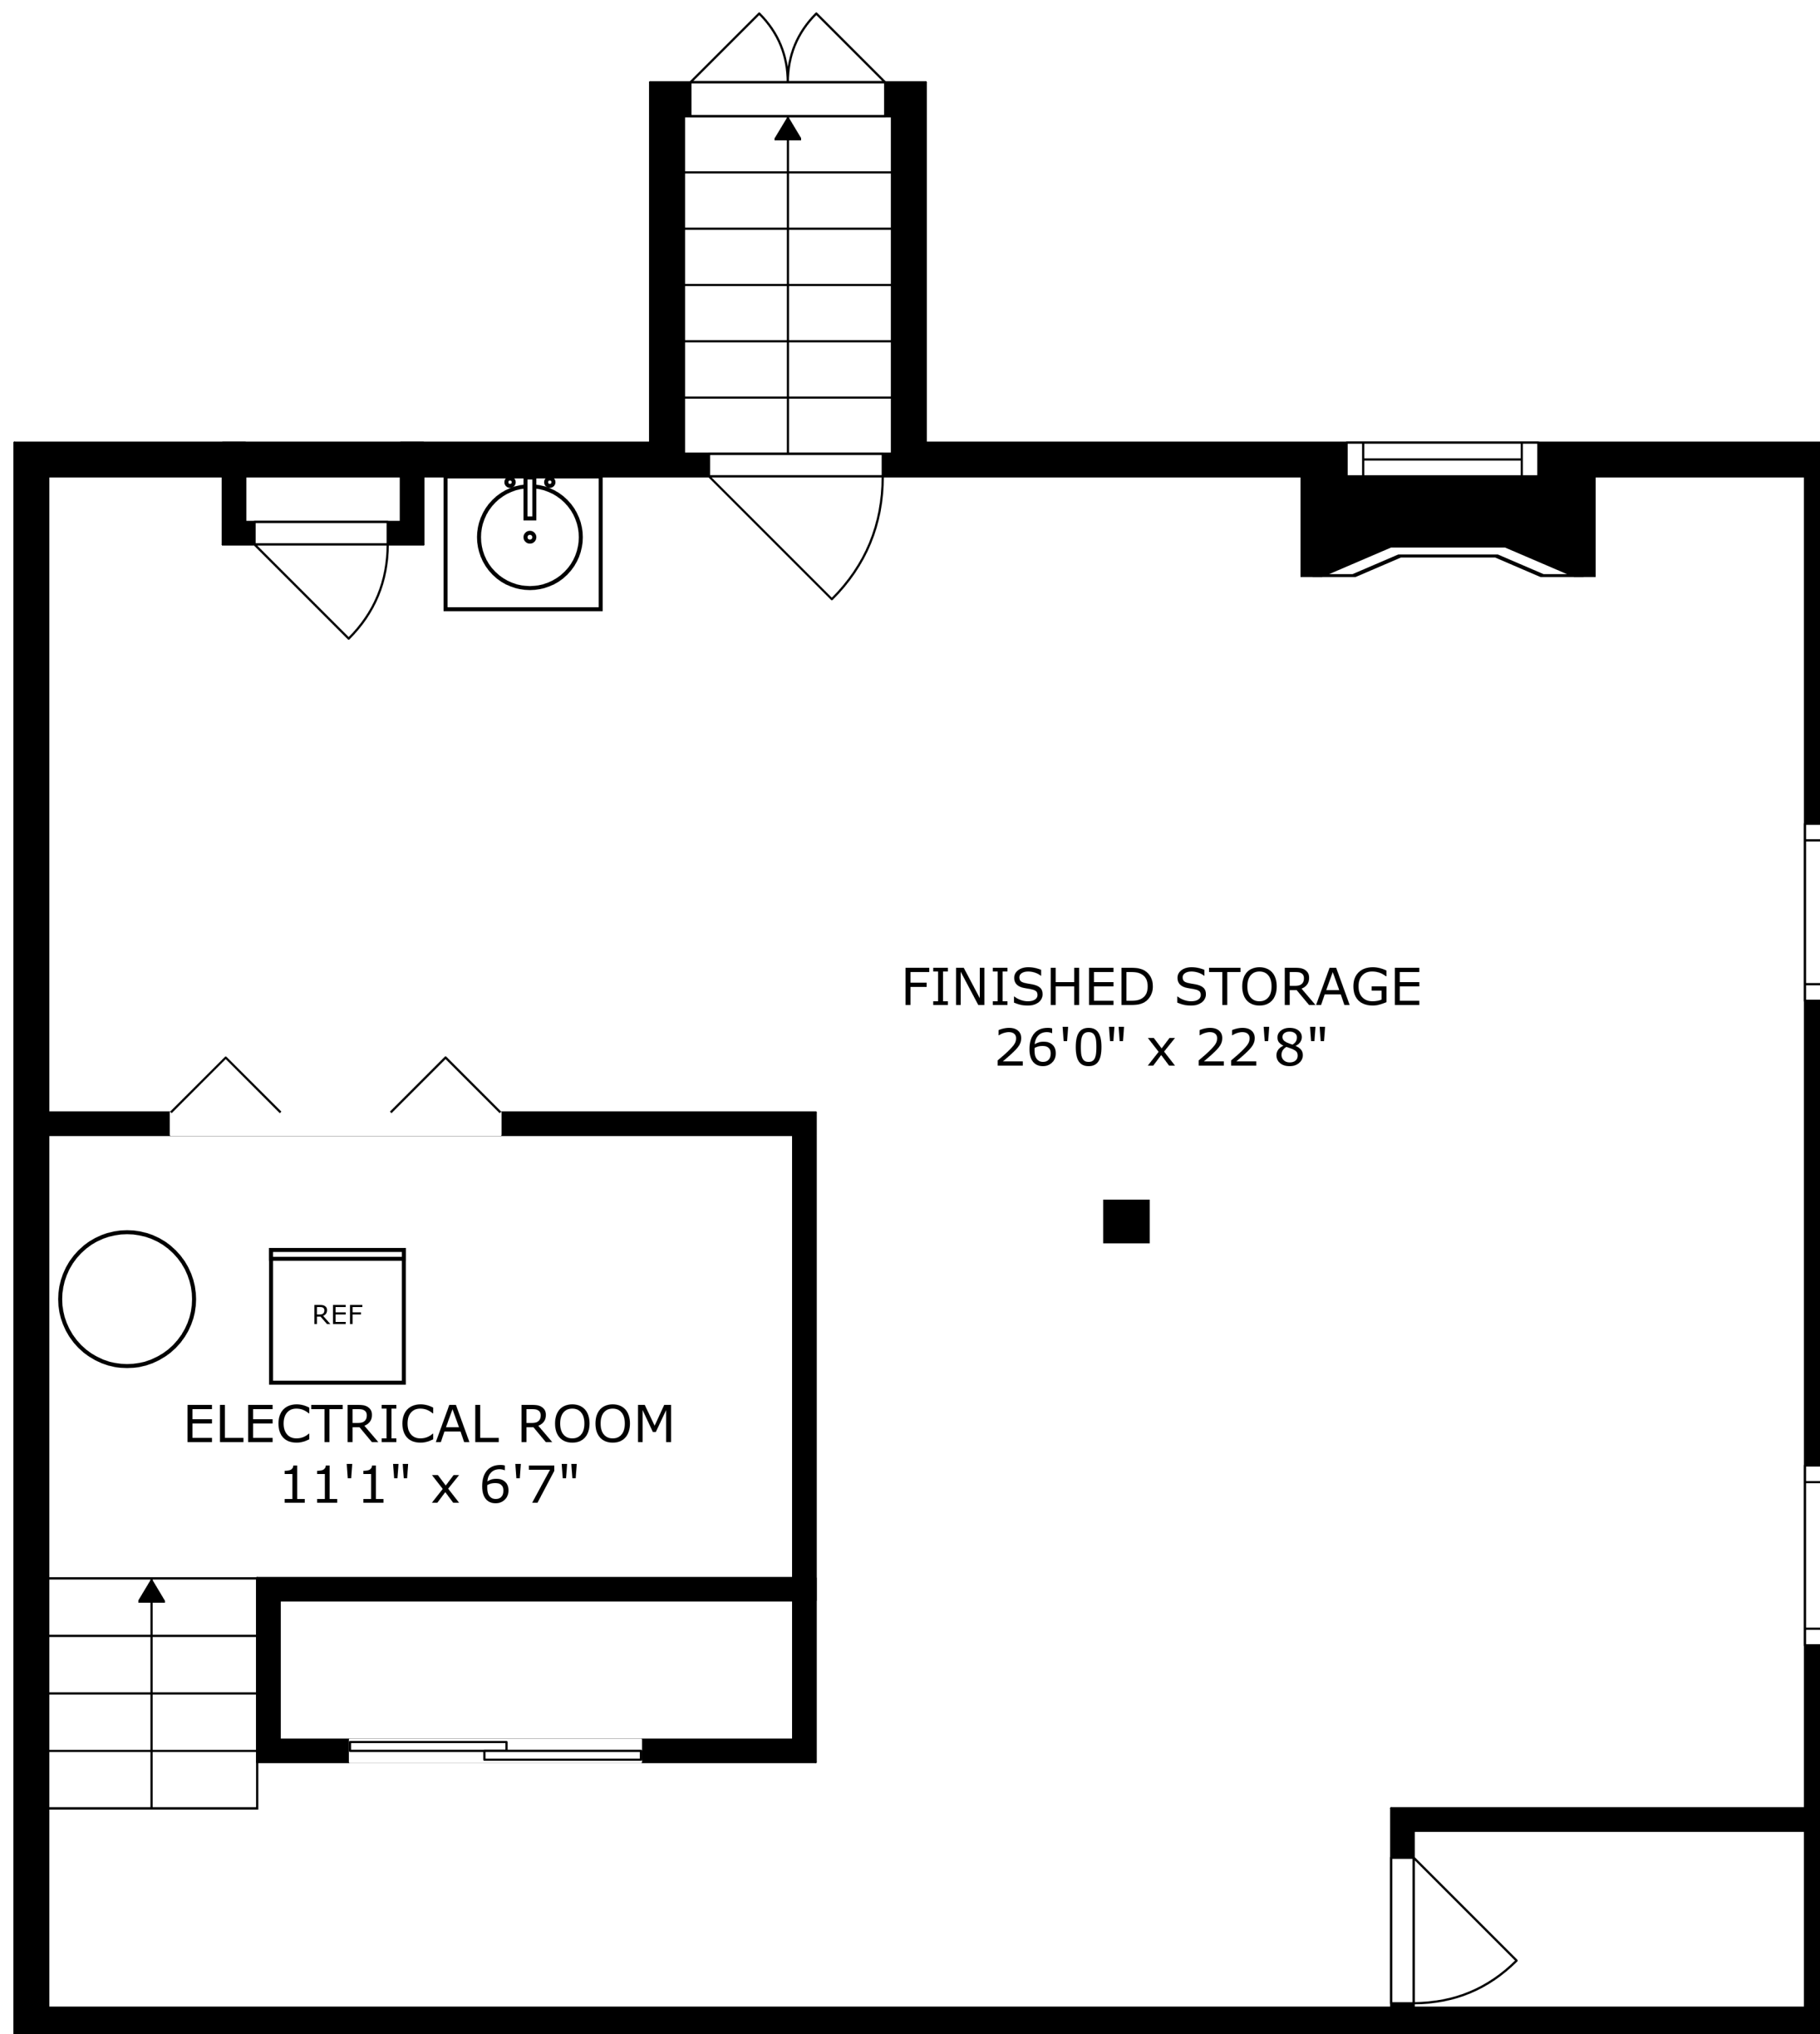

FLOOR 2

FLOOR 3

FLOOR 1

SIZES AND DIMENSIONS ARE APPROXIMATE, ACTUAL MAY VARY.

SIZES AND DIMENSIONS ARE APPROXIMATE, ACTUAL MAY VARY.

FINISHED STORAGE  
26'0" x 22'8"

ELECTRICAL ROOM  
11'1" x 6'7"

REF