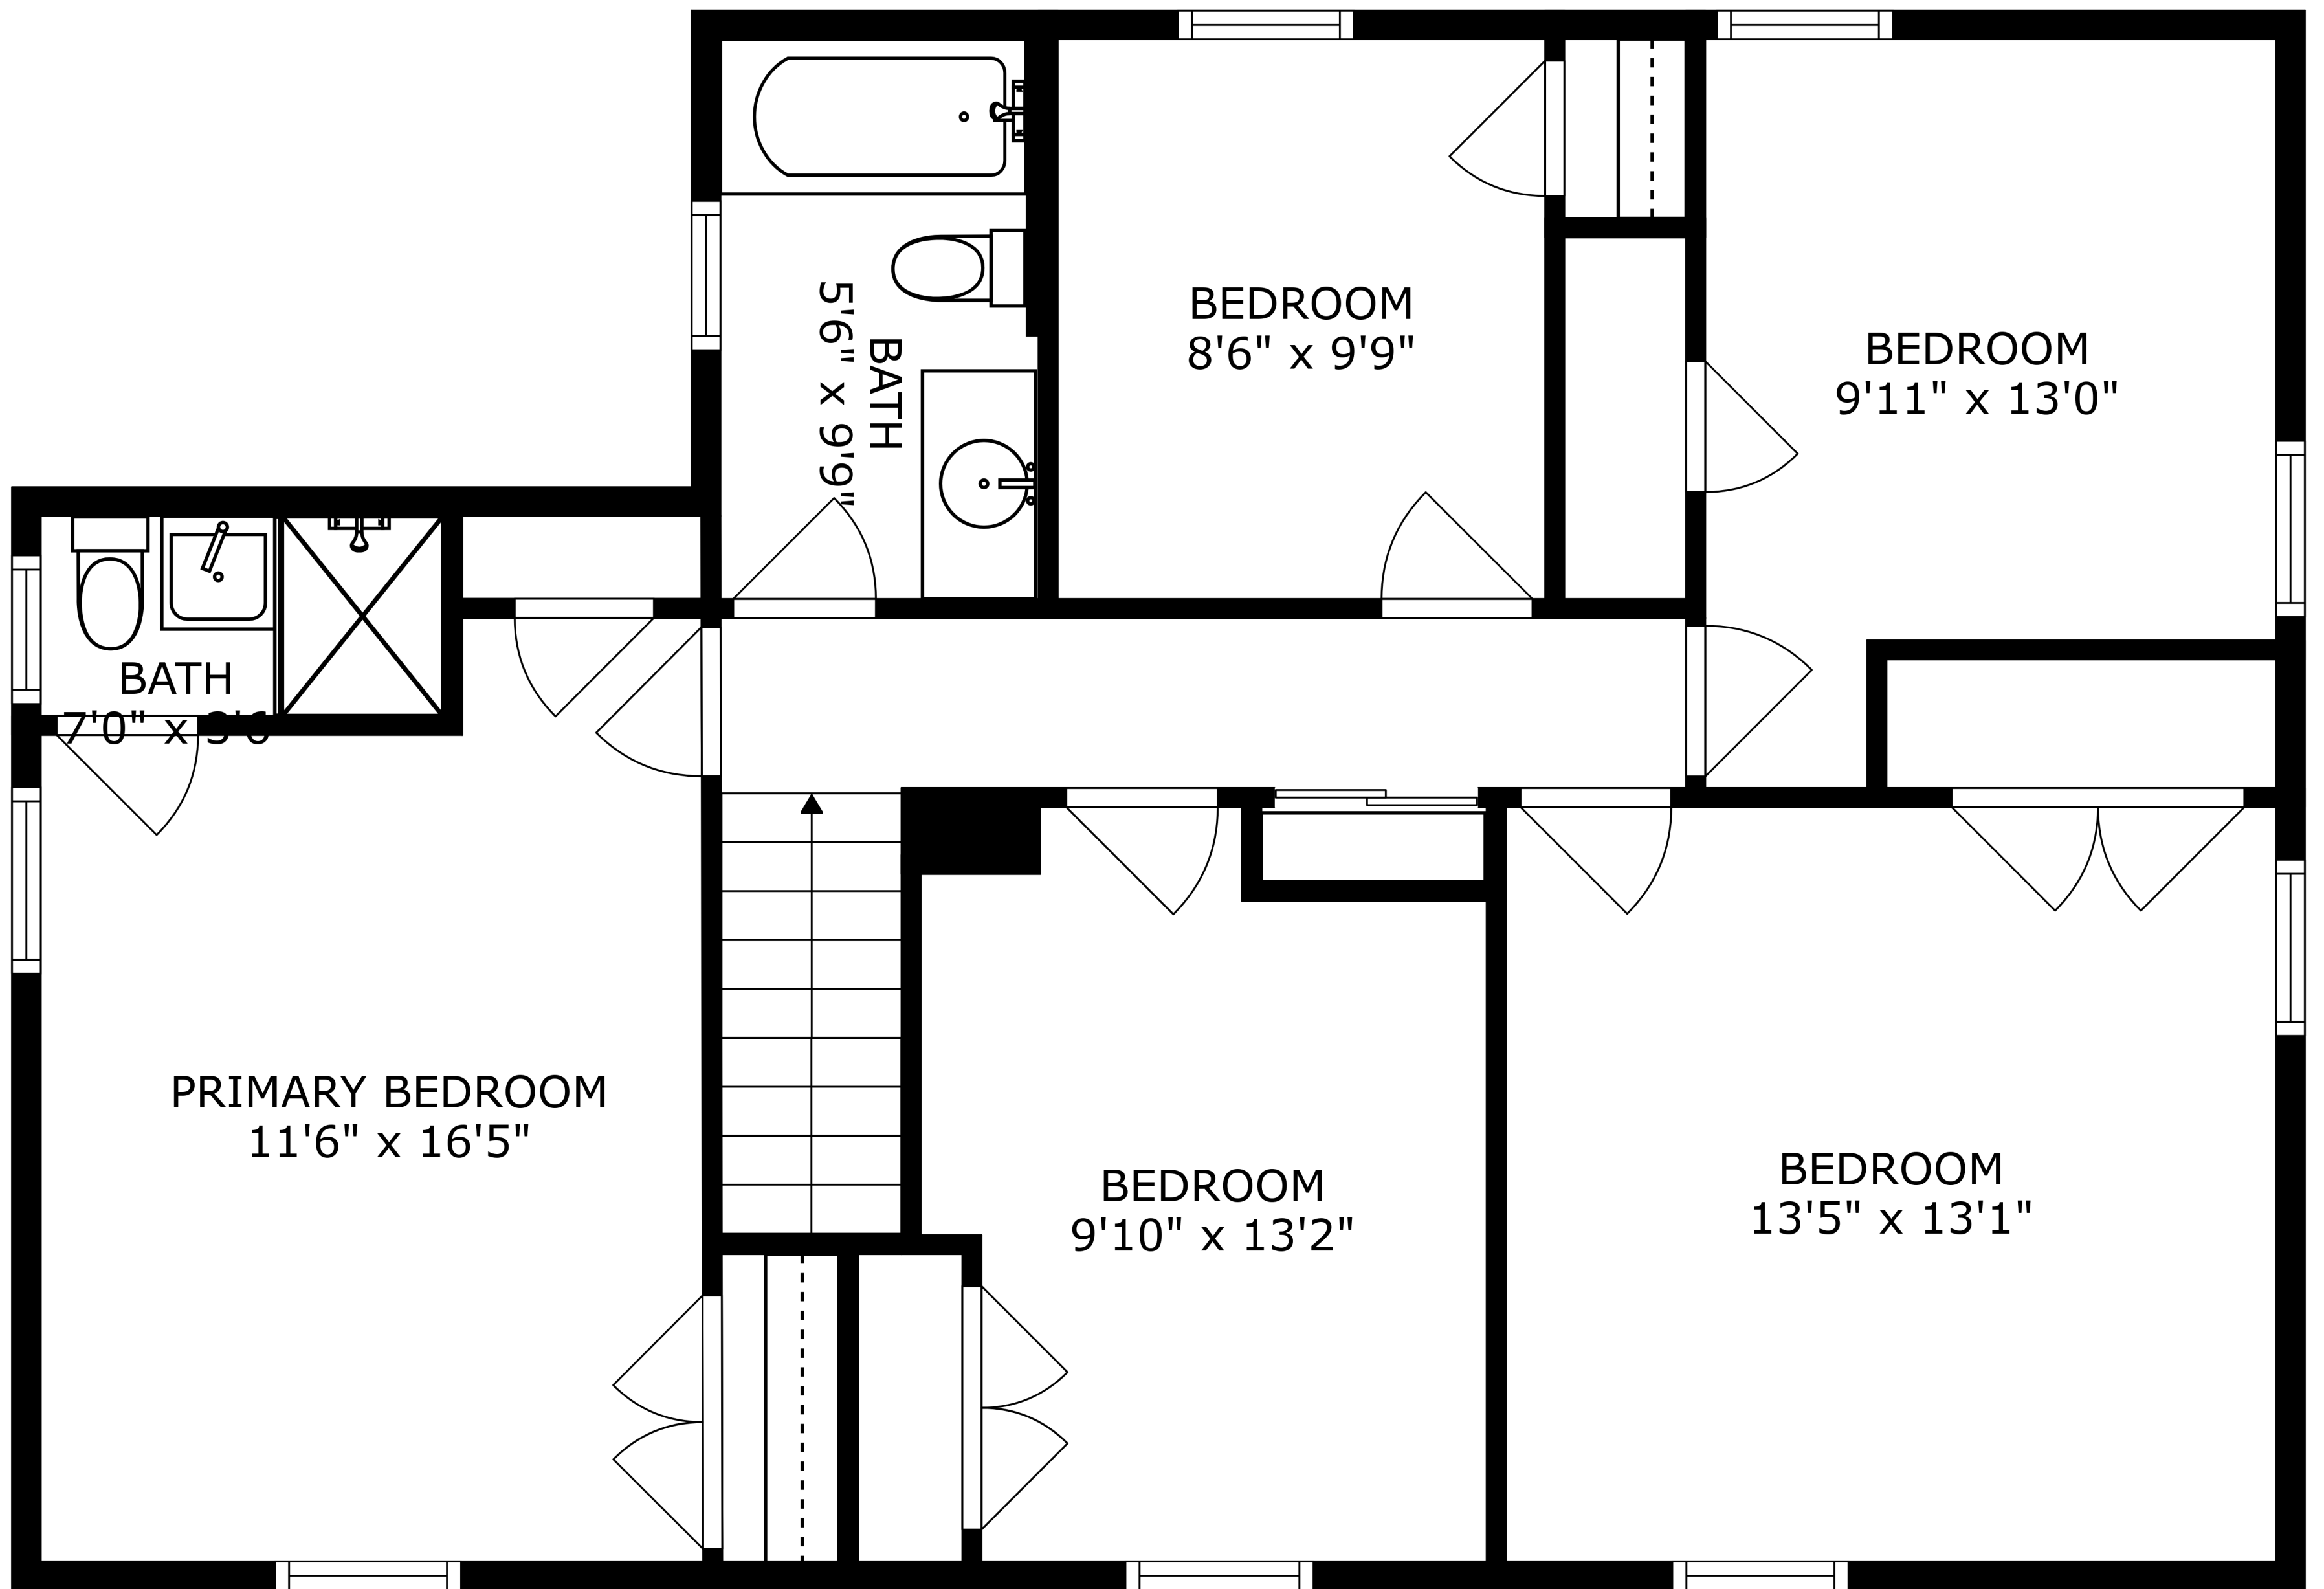

FLOOR 2

FLOOR 3

FLOOR 1

SIZES AND DIMENSIONS ARE APPROXIMATE, ACTUAL MAY VARY.

SIZES AND DIMENSIONS ARE APPROXIMATE, ACTUAL MAY VARY.

FINISHED STORAGE  
26'0" x 22'8"

ELECTRICAL ROOM  
11'1" x 6'7"

REF