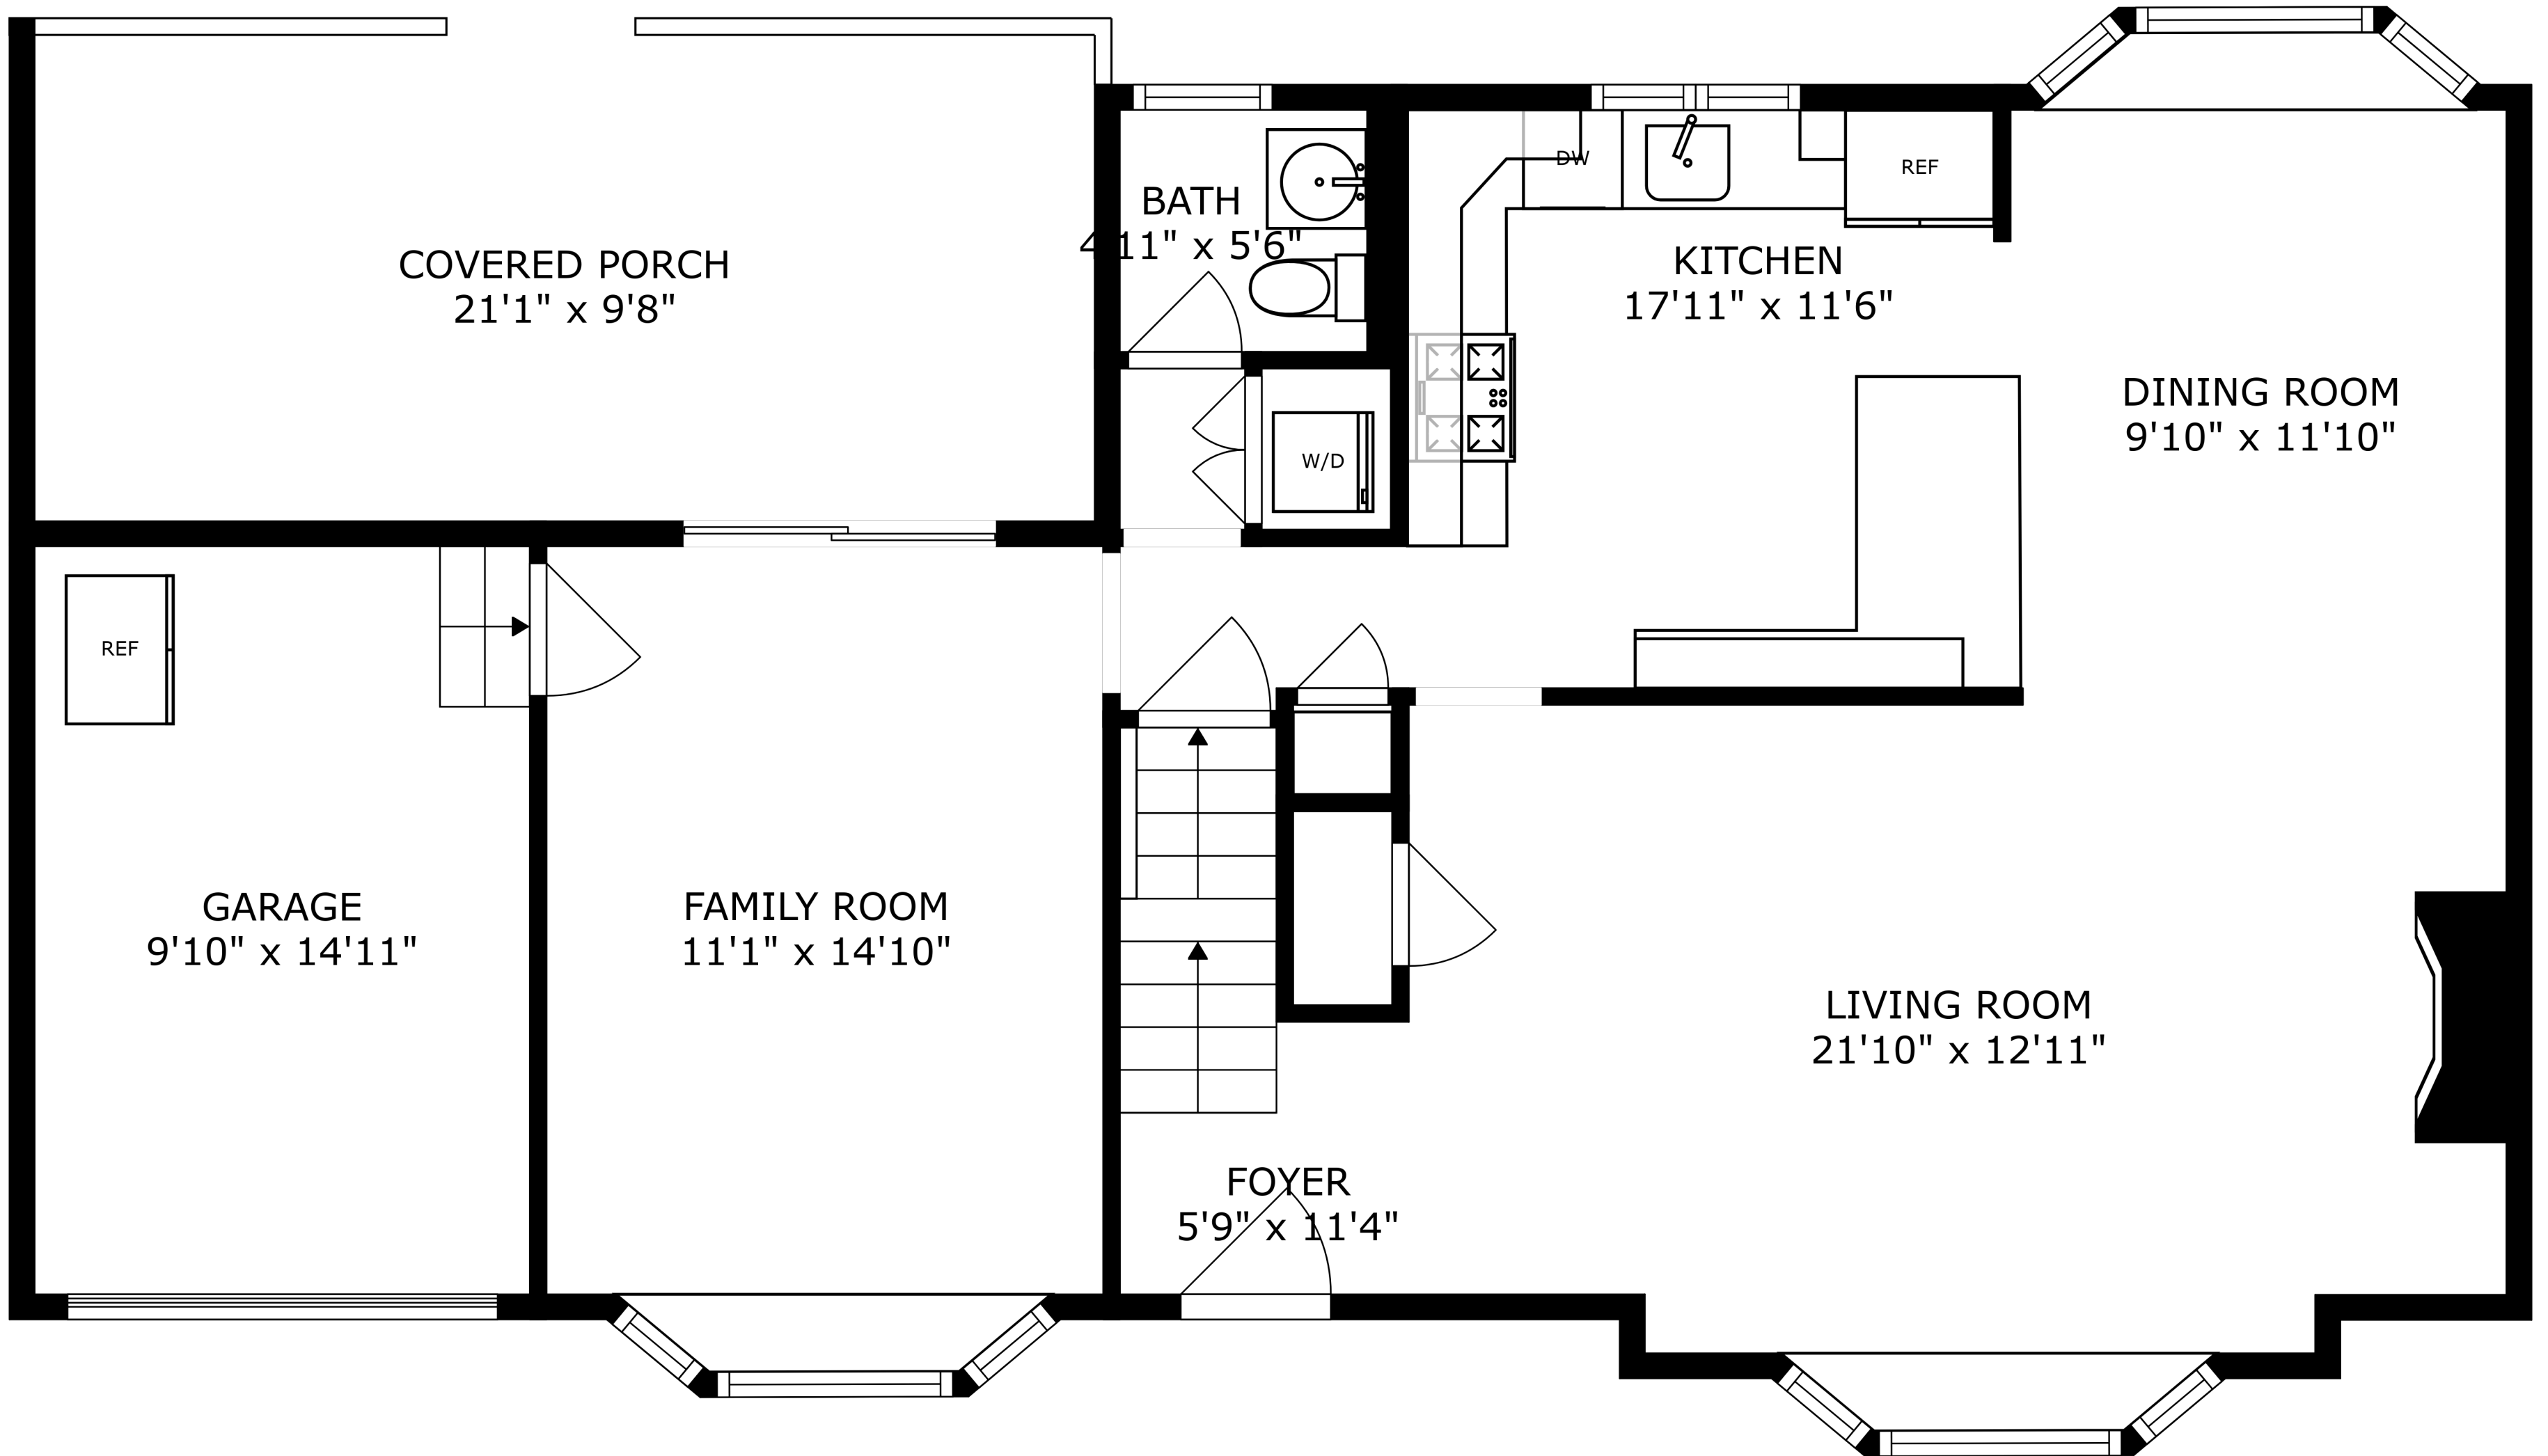

FLOOR 2

FLOOR 3

FLOOR 1

SIZES AND DIMENSIONS ARE APPROXIMATE, ACTUAL MAY VARY.

SIZES AND DIMENSIONS ARE APPROXIMATE, ACTUAL MAY VARY.

FINISHED STORAGE  
26'0" x 22'8"

ELECTRICAL ROOM  
11'1" x 6'7"

REF