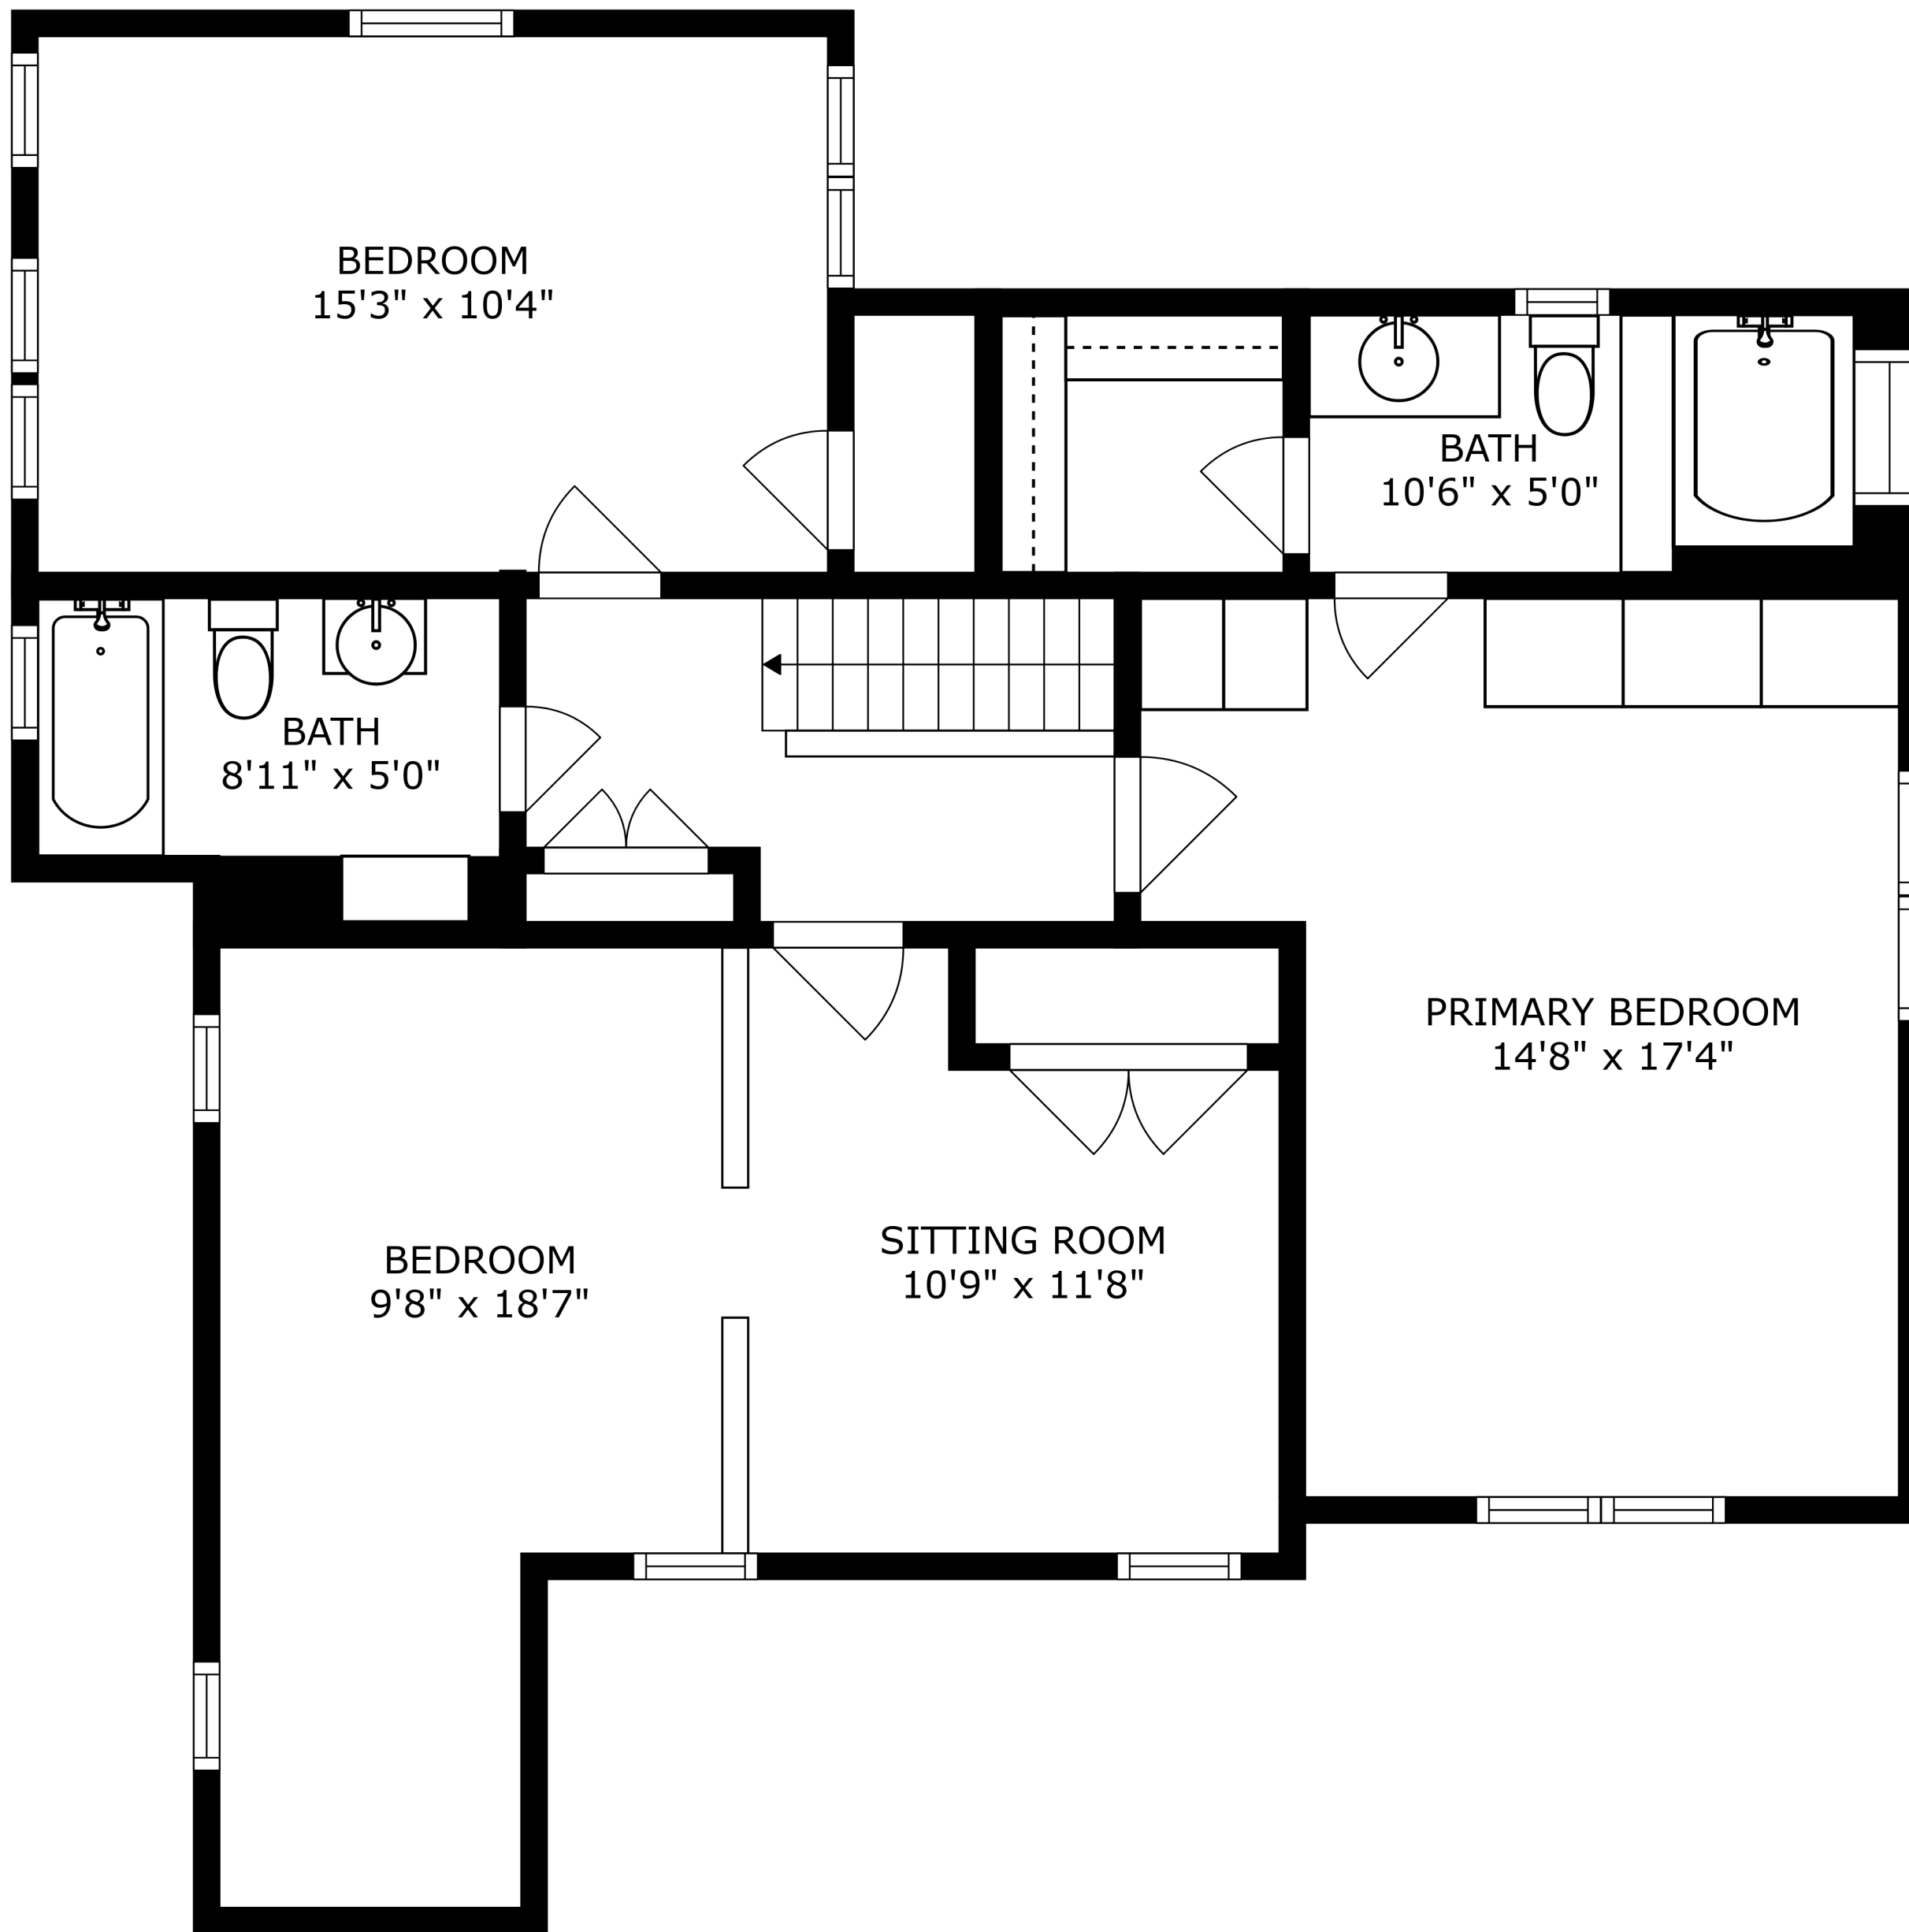

FLOOR 2

FLOOR 3

FLOOR 1

SIZES AND DIMENSIONS ARE APPROXIMATE, ACTUAL MAY VARY.

SIZES AND DIMENSIONS ARE APPROXIMATE, ACTUAL MAY VARY.

SIZES AND DIMENSIONS ARE APPROXIMATE, ACTUAL MAY VARY.

LAUNDRY
13'8" x 13'6"

STORAGE
9'10" x 5'4"

RECREATION ROOM
22'0" x 24'0"

STORAGE
13'8" x 18'10"