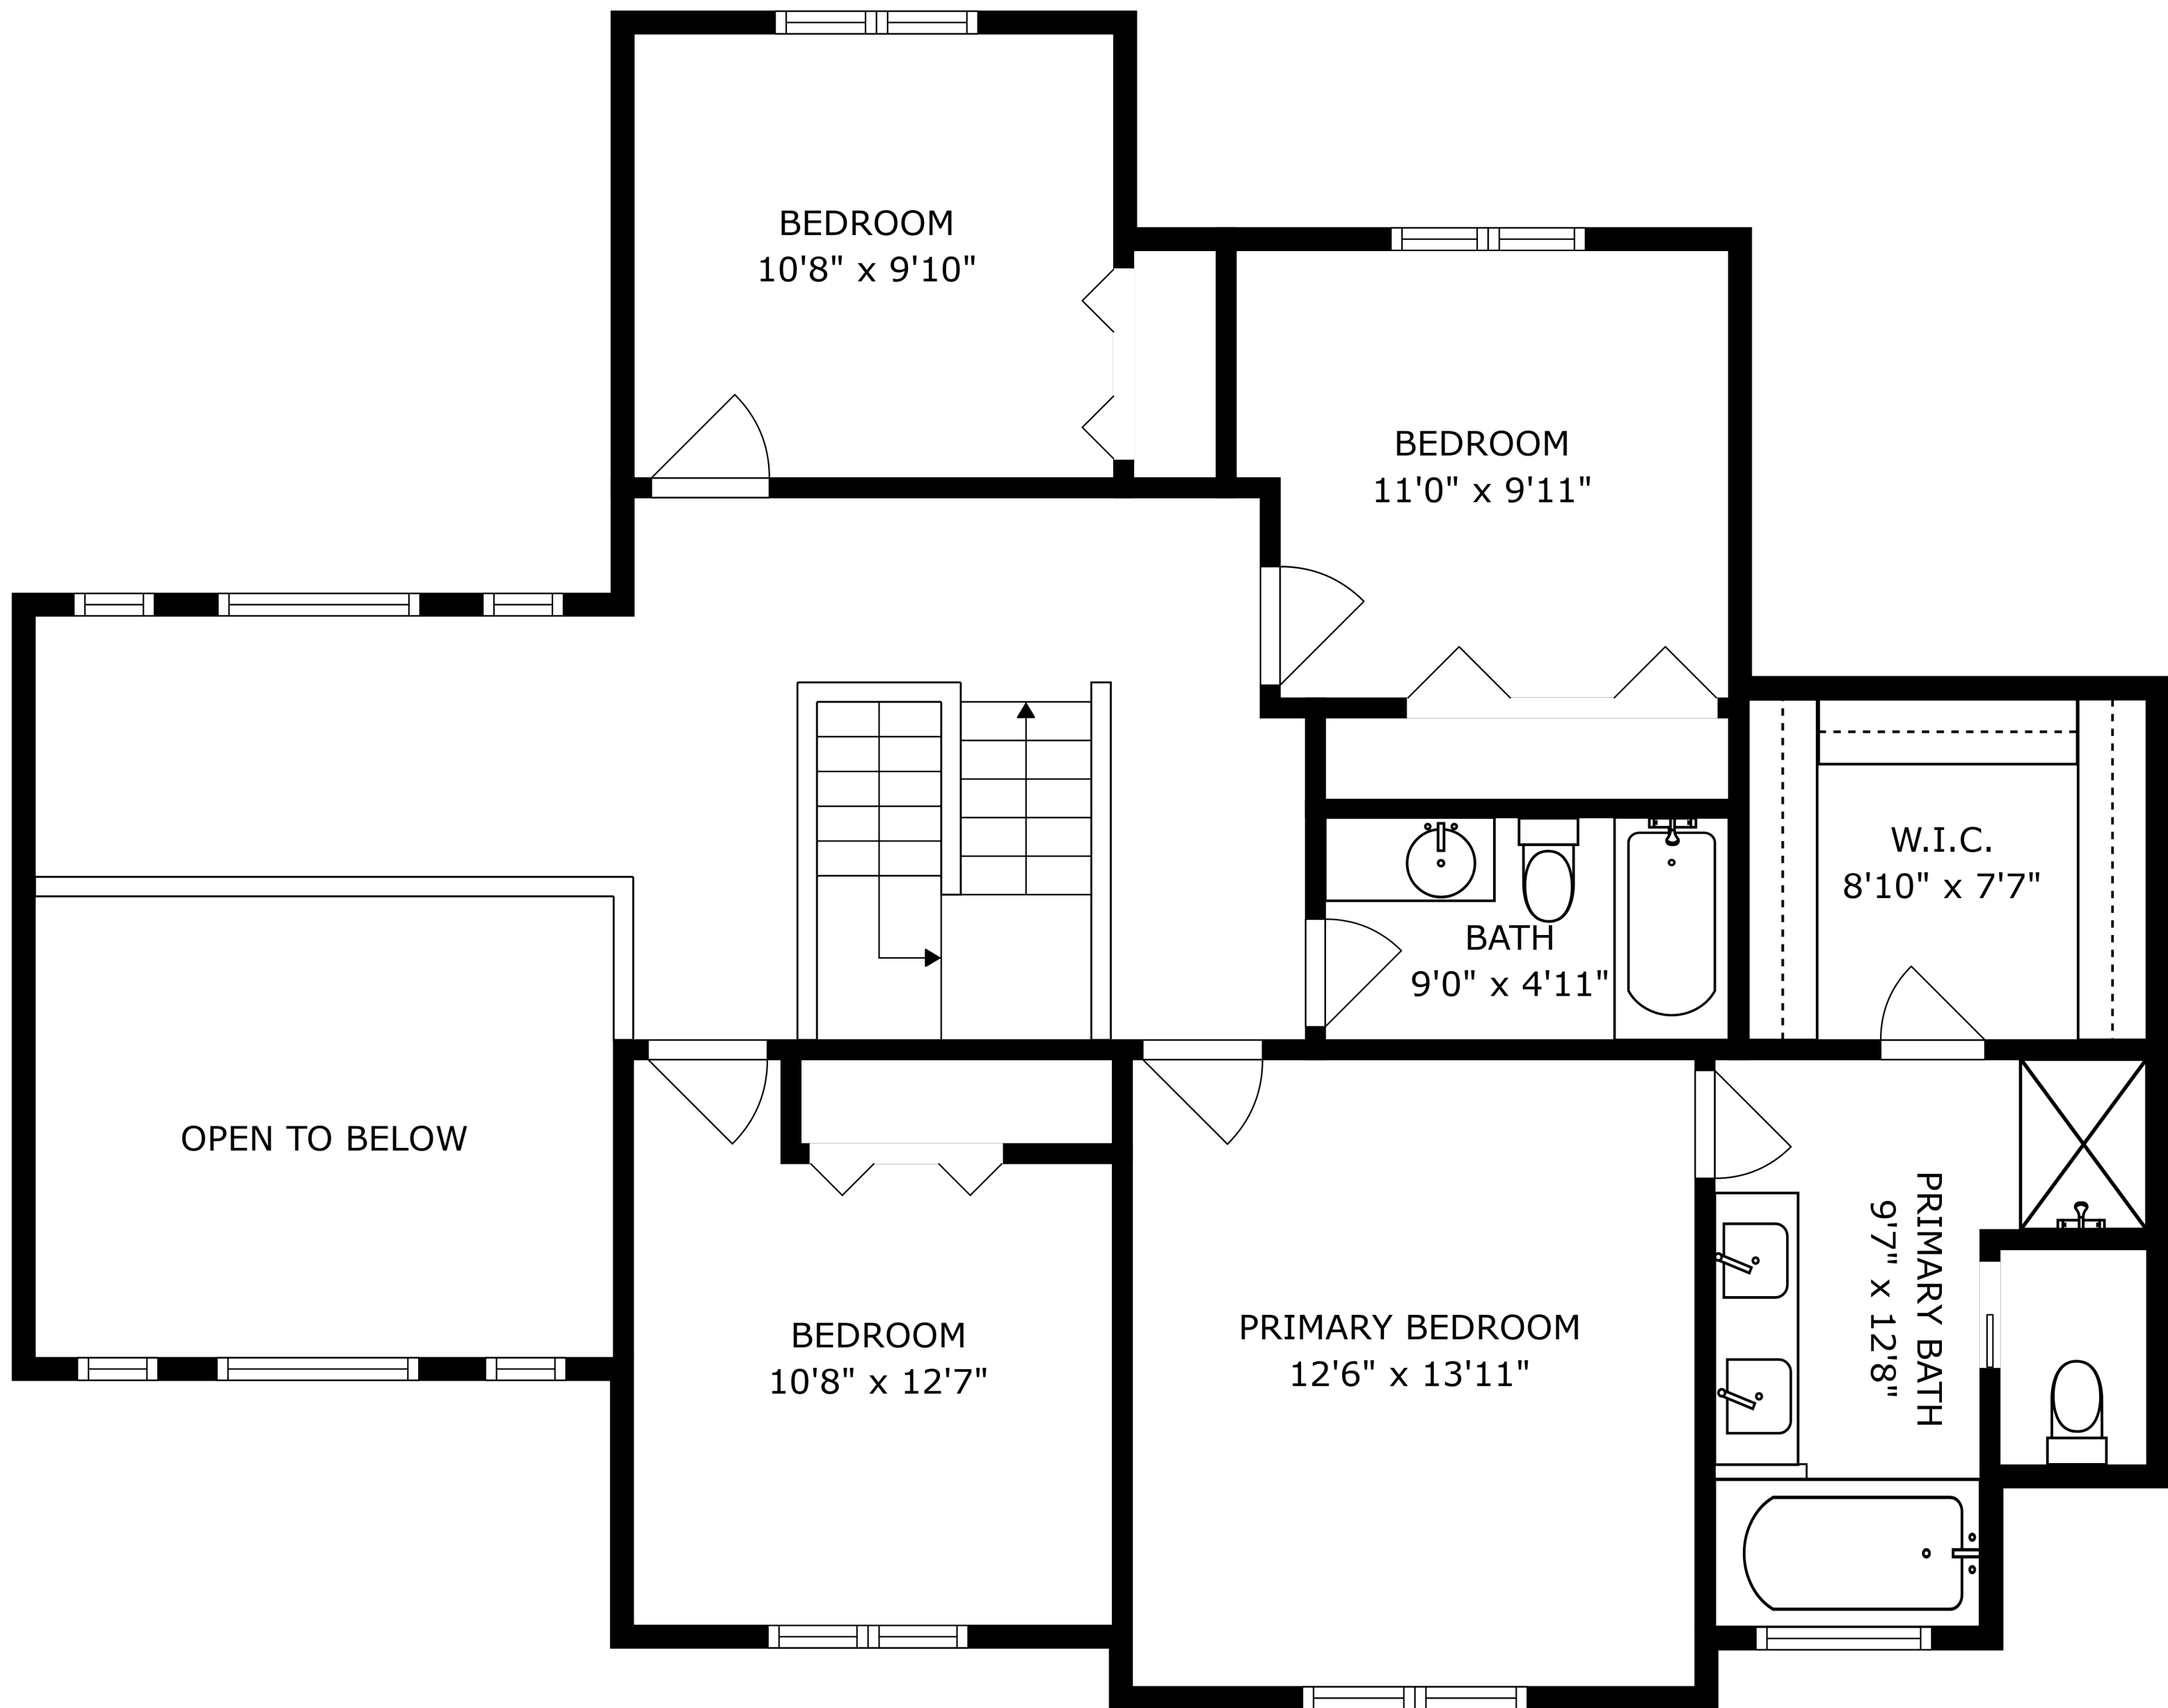

SIZES AND DIMENSIONS ARE APPROXIMATE, ACTUAL MAY VARY.

SIZES AND DIMENSIONS ARE APPROXIMATE, ACTUAL MAY VARY.

SIZES AND DIMENSIONS ARE APPROXIMATE, ACTUAL MAY VARY.

RECREATION ROOM
20'4" x 16'11"

BEDROOM
16'0" x 9'10"

STORAGE
18'10" x 6'0"

STORAGE
23'10" x 7'8"