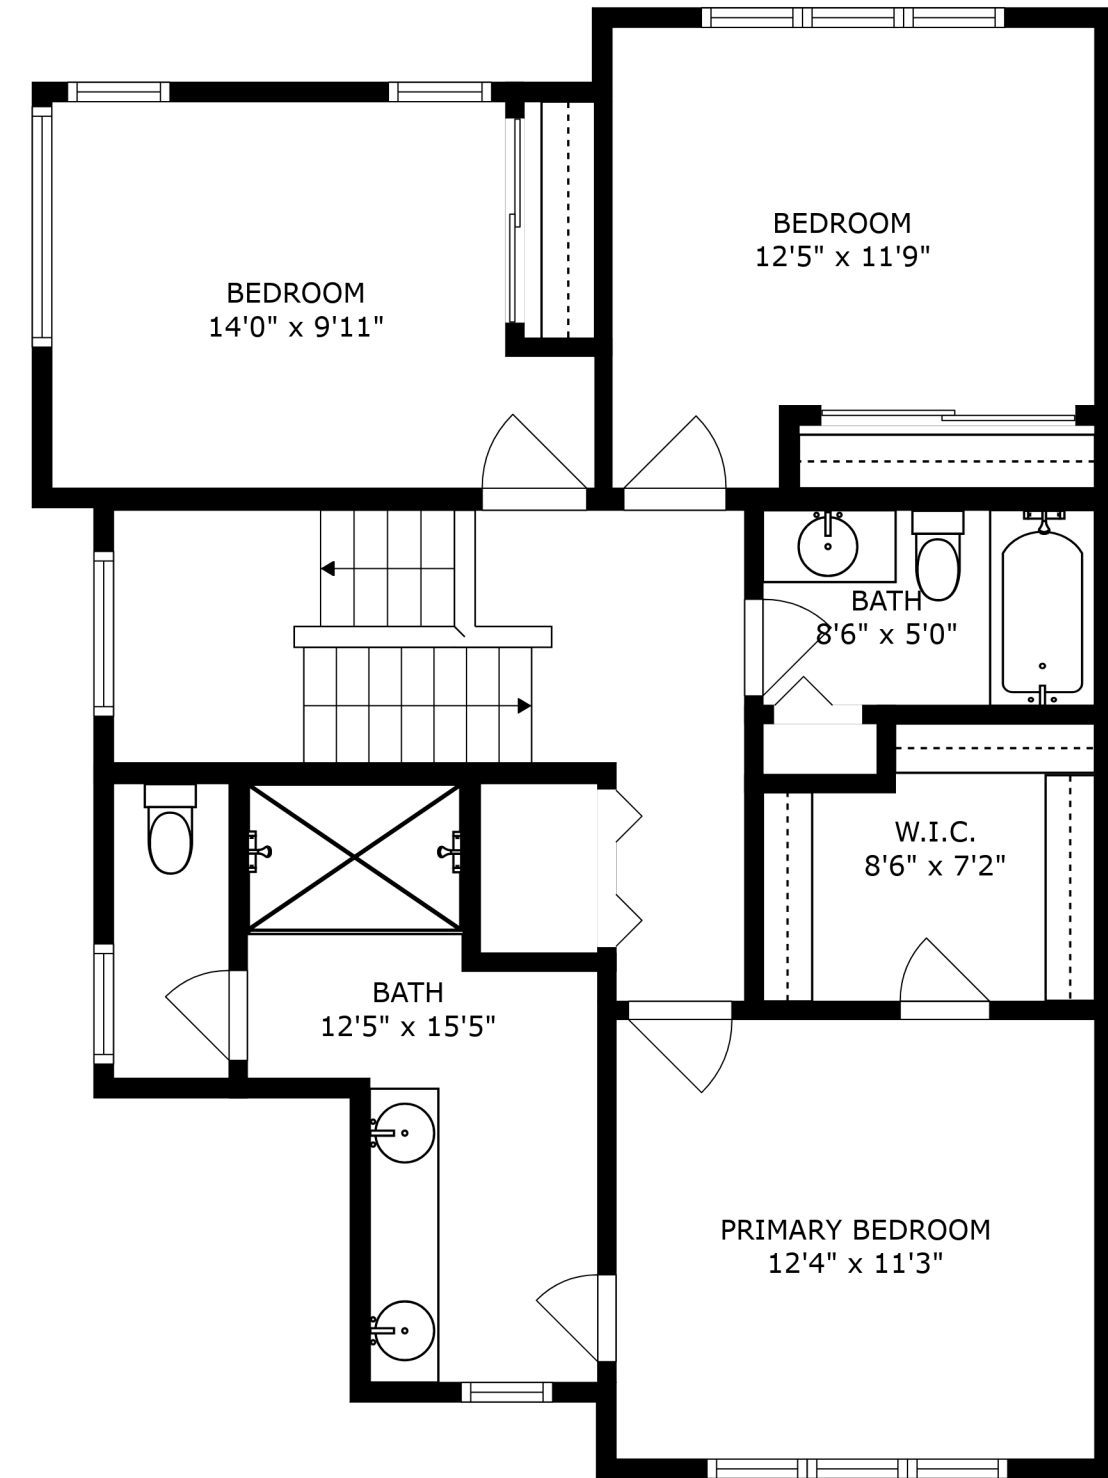

FLOOR 1

FLOOR 2

FLOOR 3

SIZES AND DIMENSIONS ARE APPROXIMATE, ACTUAL MAY VARY.

SIZES AND DIMENSIONS ARE APPROXIMATE, ACTUAL MAY VARY.

THEATRE ROOM
22'2" x 9'2"

GARAGE
18'8" x 22'4"