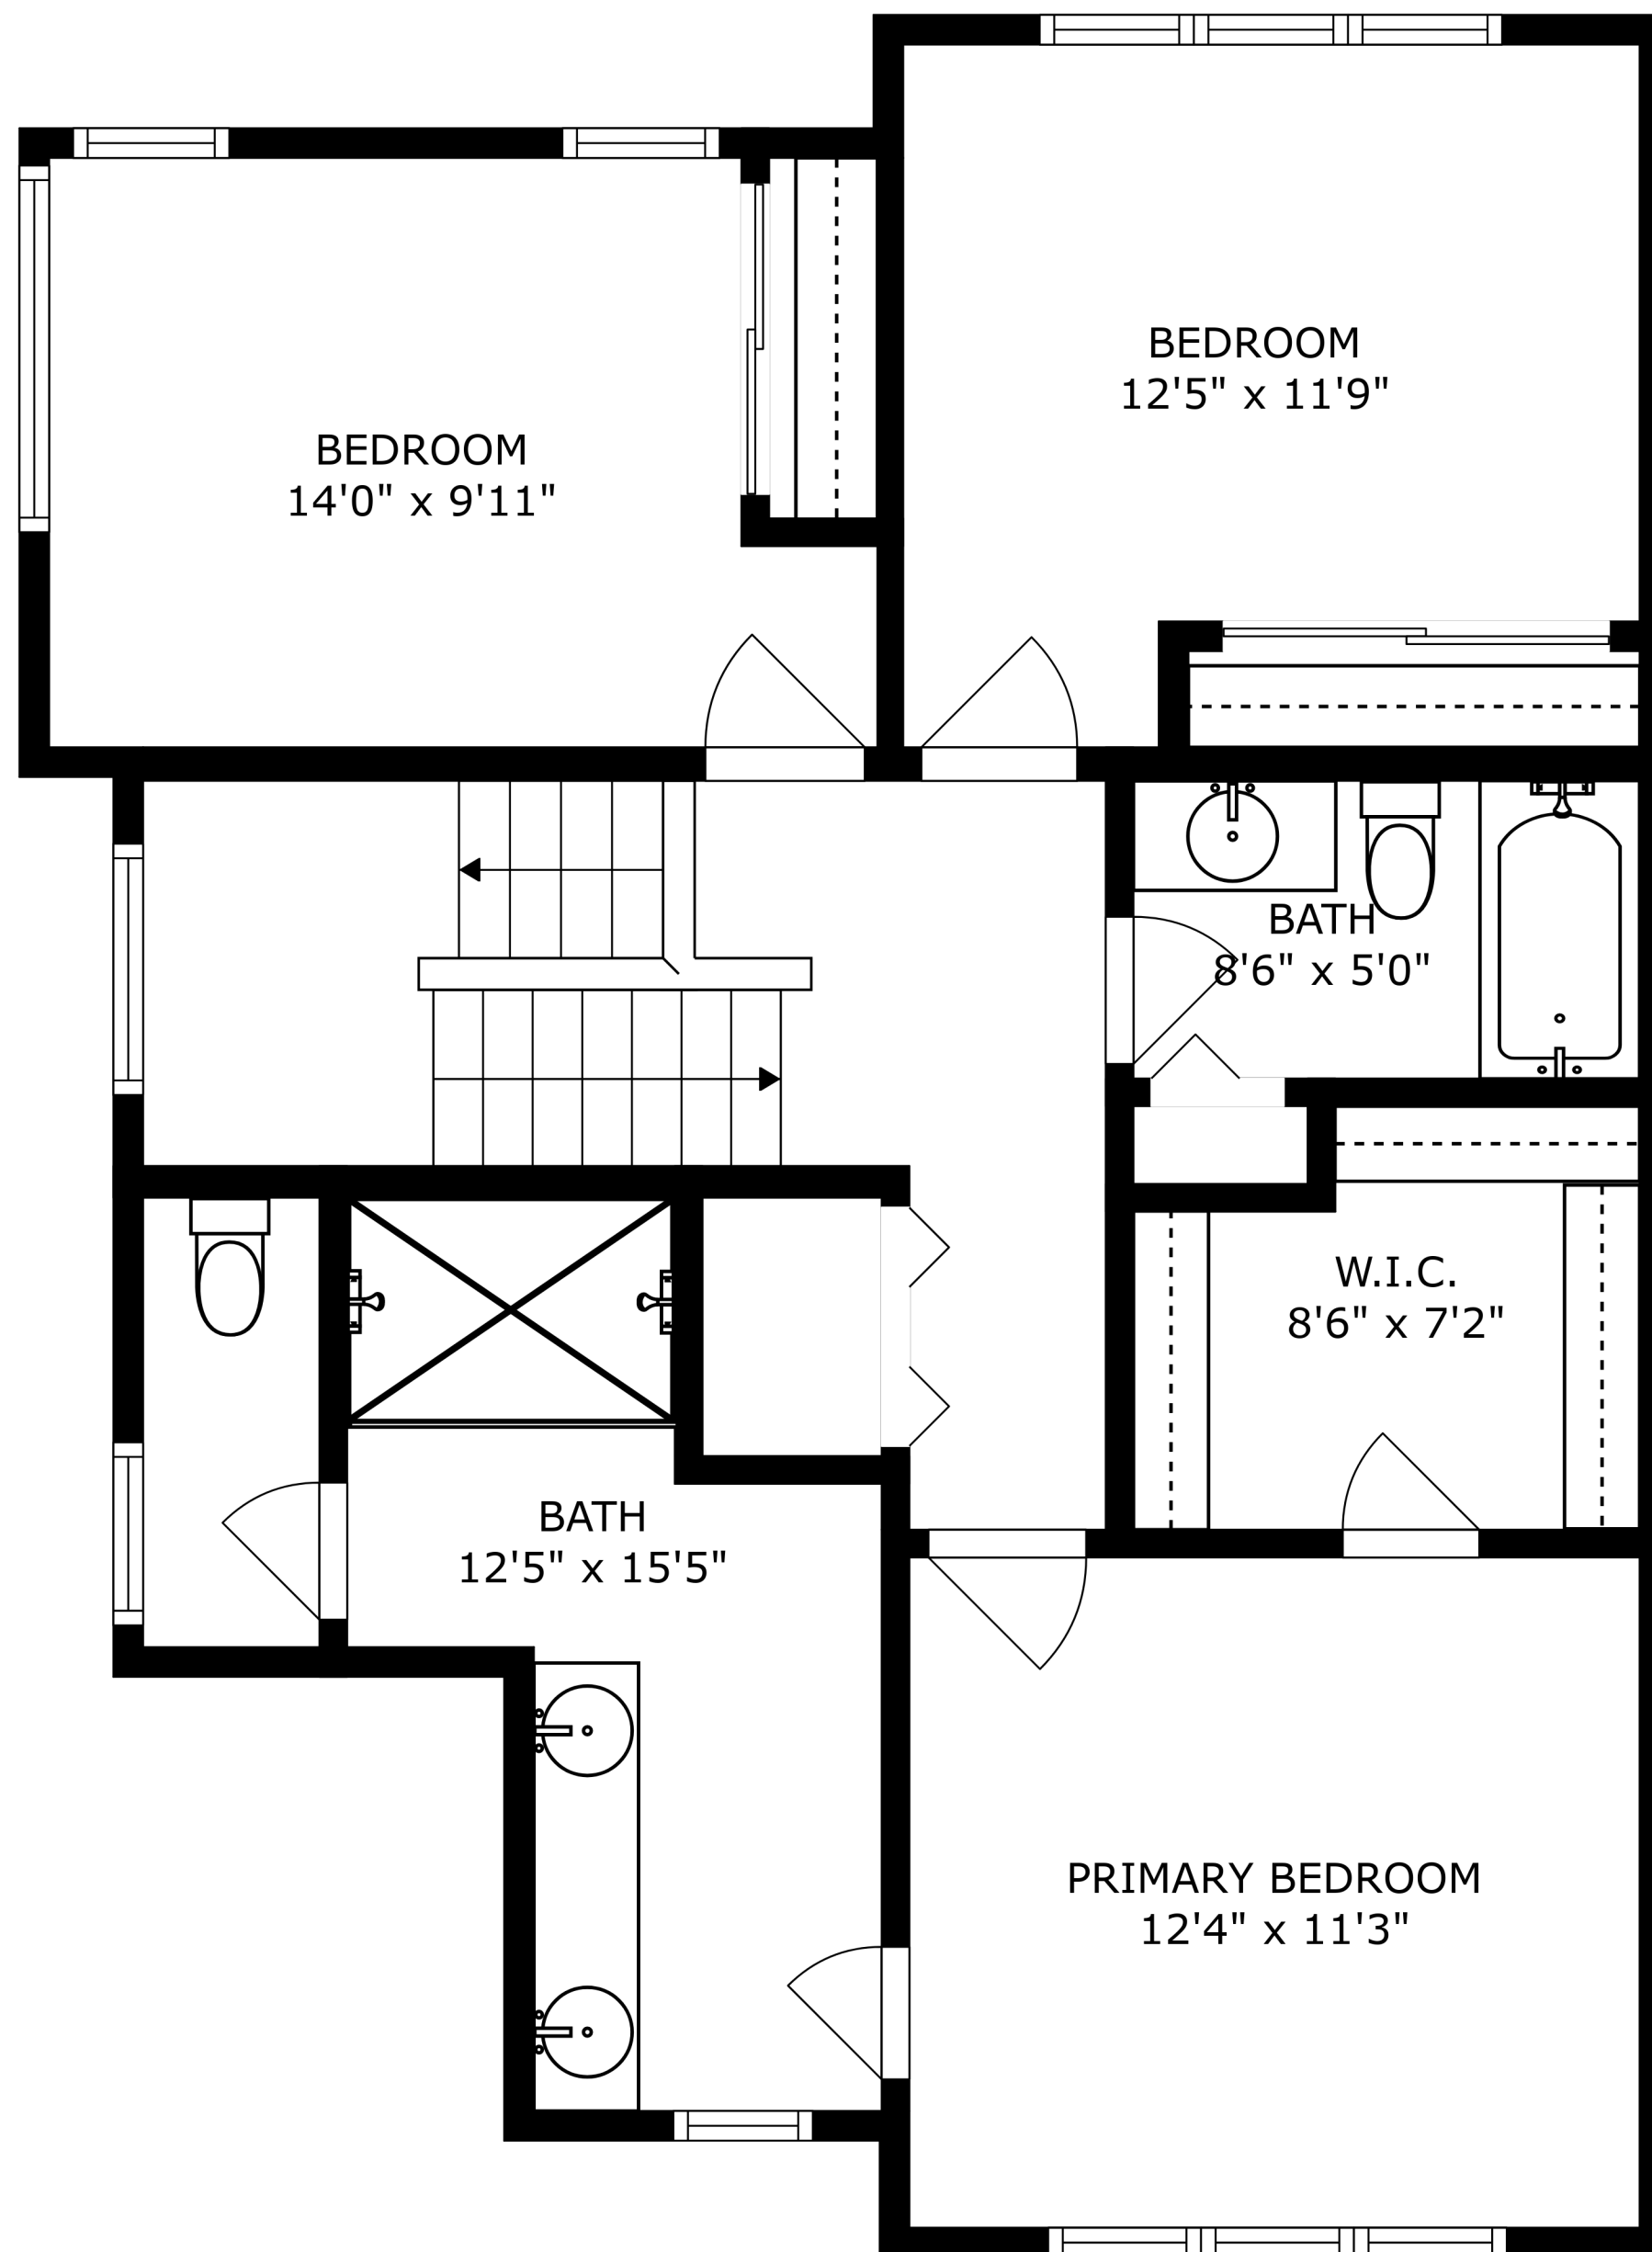

FLOOR 1

FLOOR 2

FLOOR 3

SIZES AND DIMENSIONS ARE APPROXIMATE, ACTUAL MAY VARY.

SIZES AND DIMENSIONS ARE APPROXIMATE, ACTUAL MAY VARY.

THEATRE ROOM
22'2" x 9'2"

GARAGE
18'8" x 22'4"