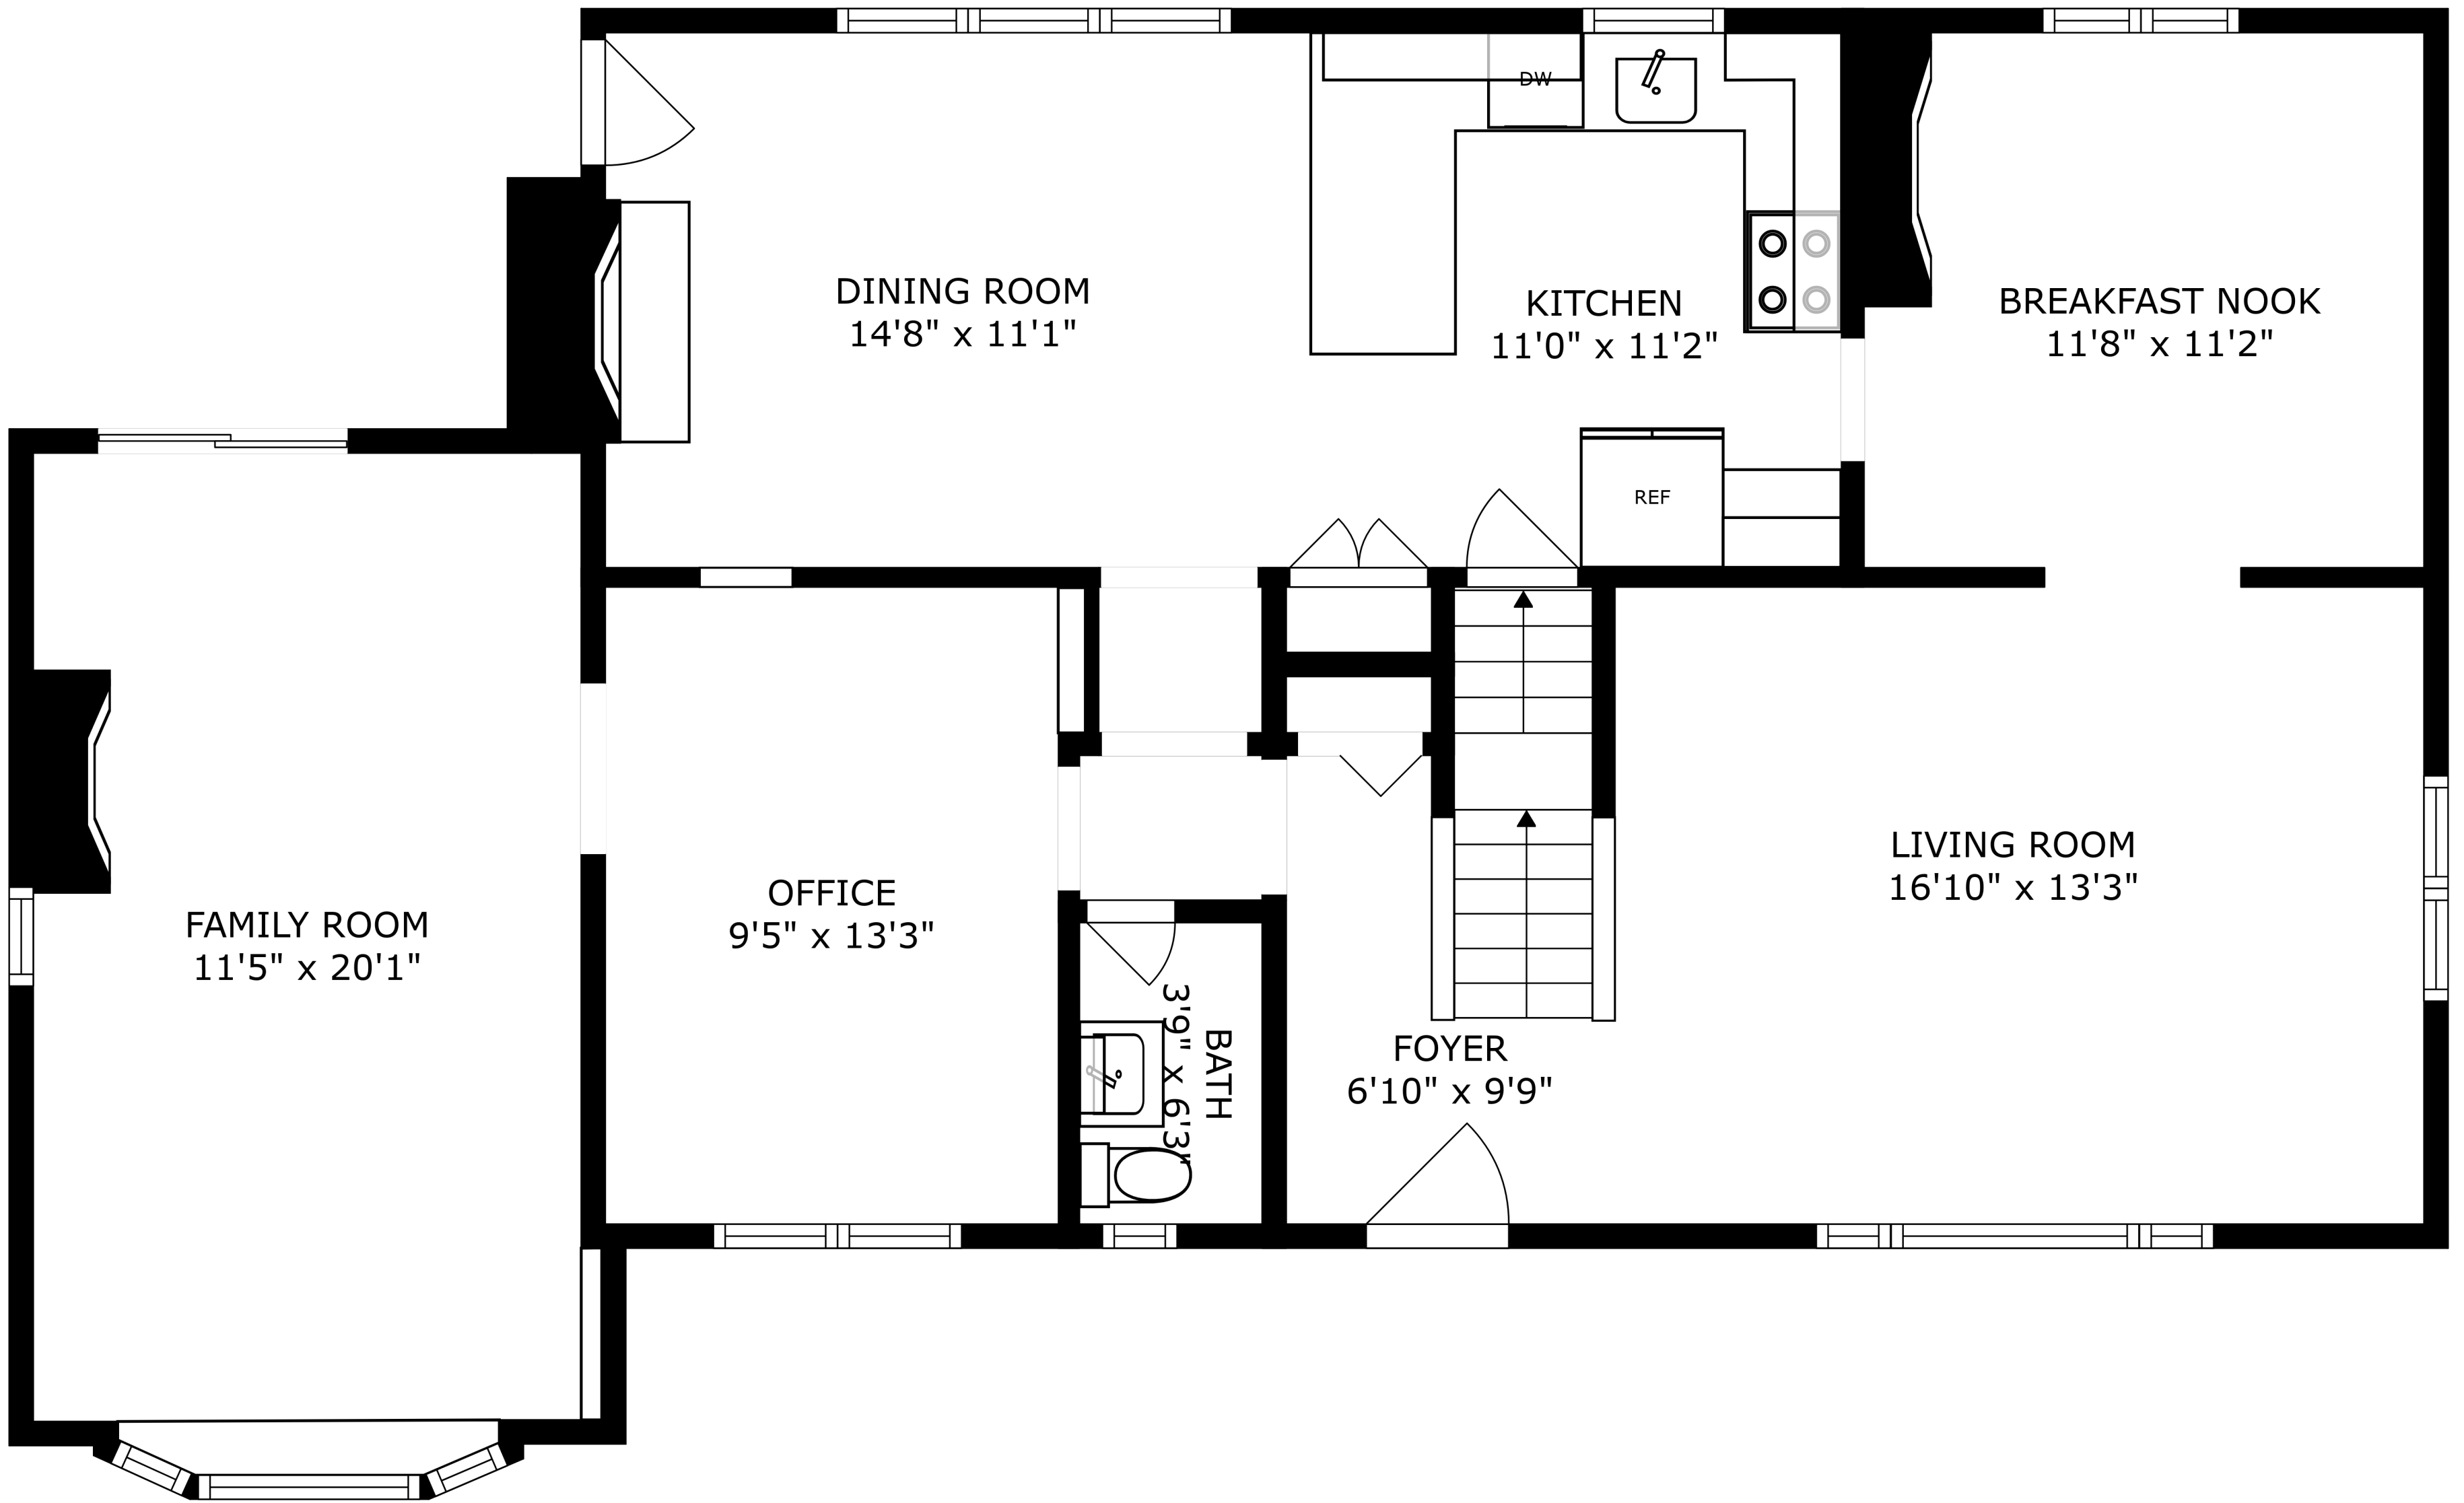

FLOOR 2

FLOOR 3

FLOOR 1

PRIMARY BEDROOM
15'1" x 20'7"

BATH
7'9" x 7'11"

BEDROOM
14'9" x 12'8"

BEDROOM
17'0" x 7'7"

SIZES AND DIMENSIONS ARE APPROXIMATE, ACTUAL MAY VARY.

LAUNDRY
17'3" x 11'3"

GARAGE
19'9" x 24'9"

STORAGE
23'3" x 13'2"