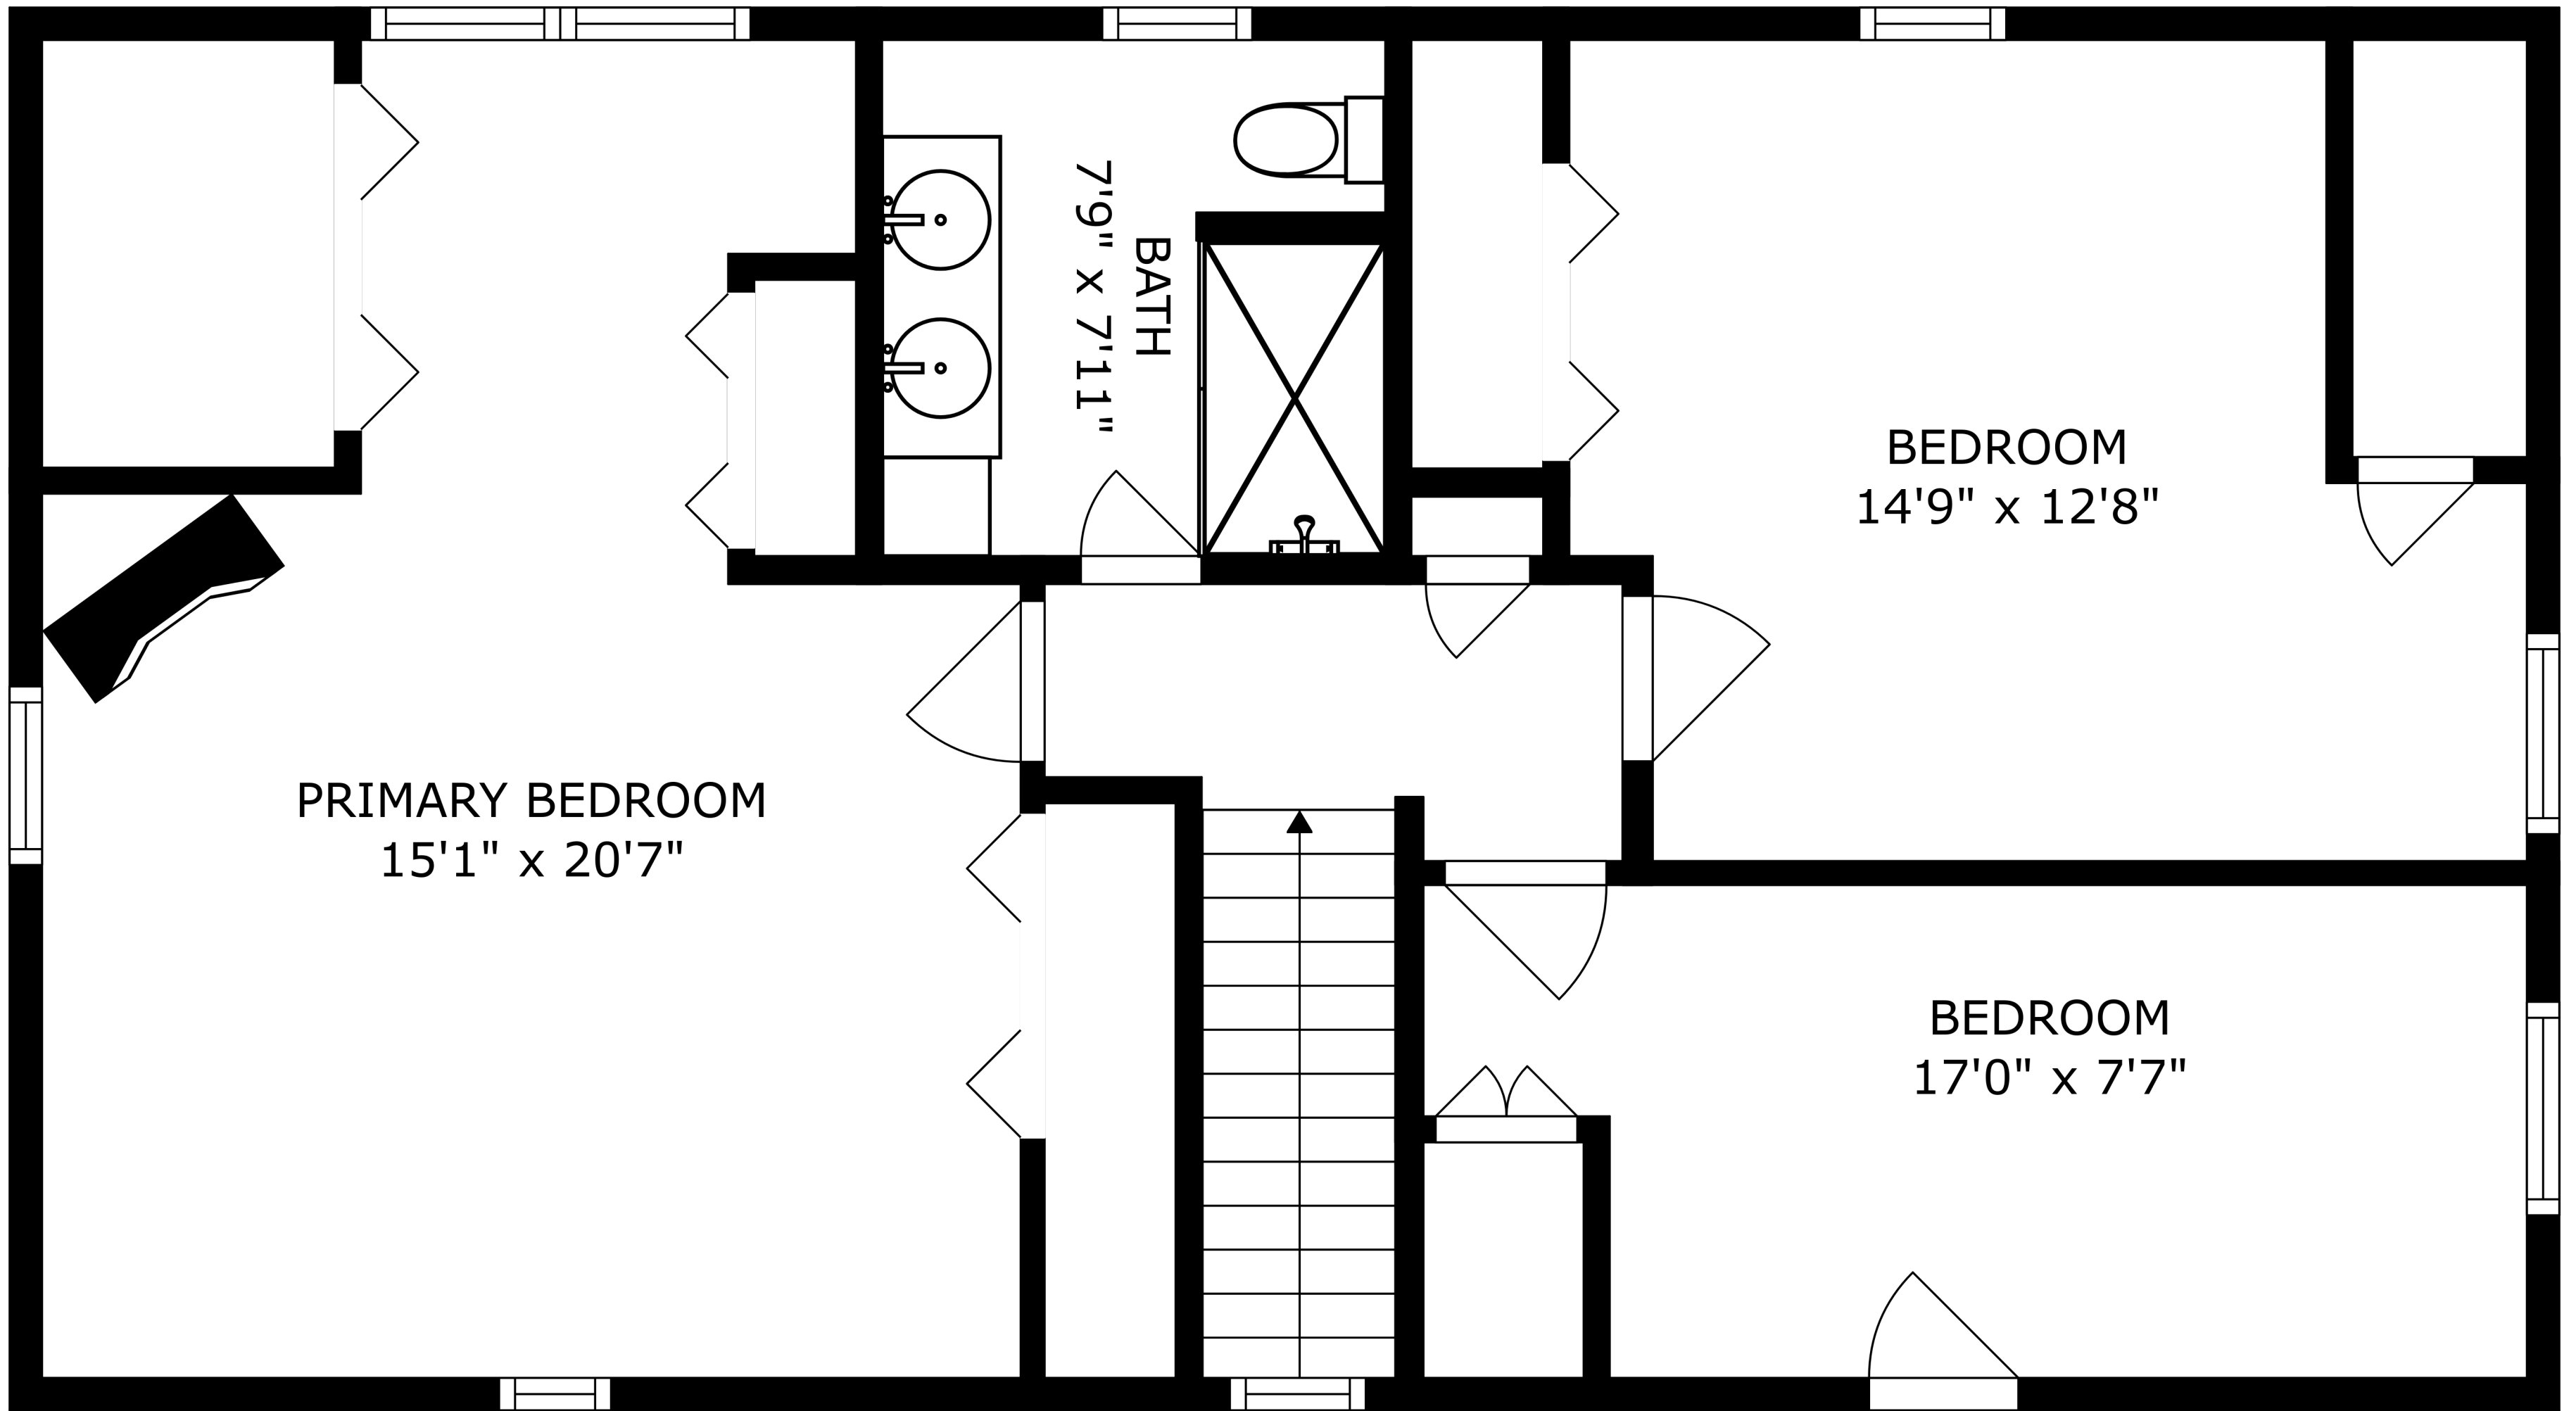

FLOOR 2

FLOOR 3

FLOOR 1

PRIMARY BEDROOM
15'1" x 20'7"

BATH
7'9" x 7'11"

BEDROOM
14'9" x 12'8"

BEDROOM
17'0" x 7'7"

SIZES AND DIMENSIONS ARE APPROXIMATE, ACTUAL MAY VARY.

LAUNDRY
17'3" x 11'3"

GARAGE
19'9" x 24'9"

STORAGE
23'3" x 13'2"