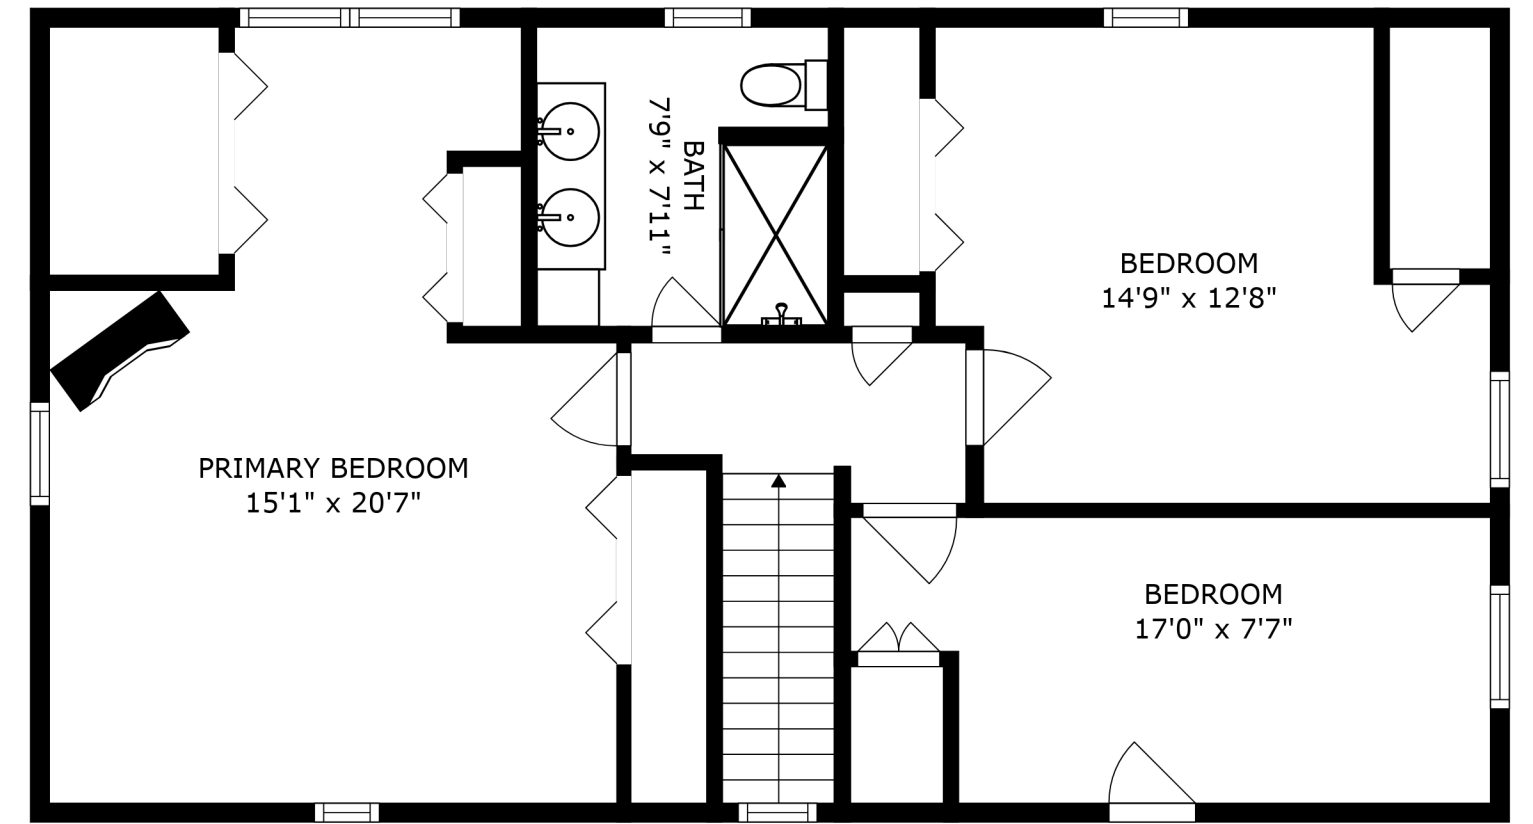

FLOOR 2

FLOOR 3

FLOOR 1

PRIMARY BEDROOM
15'1" x 20'7"

BATH
7'9" x 7'11"

BEDROOM
14'9" x 12'8"

BEDROOM
17'0" x 7'7"

SIZES AND DIMENSIONS ARE APPROXIMATE, ACTUAL MAY VARY.

LAUNDRY
17'3" x 11'3"

GARAGE
19'9" x 24'9"

STORAGE
23'3" x 13'2"