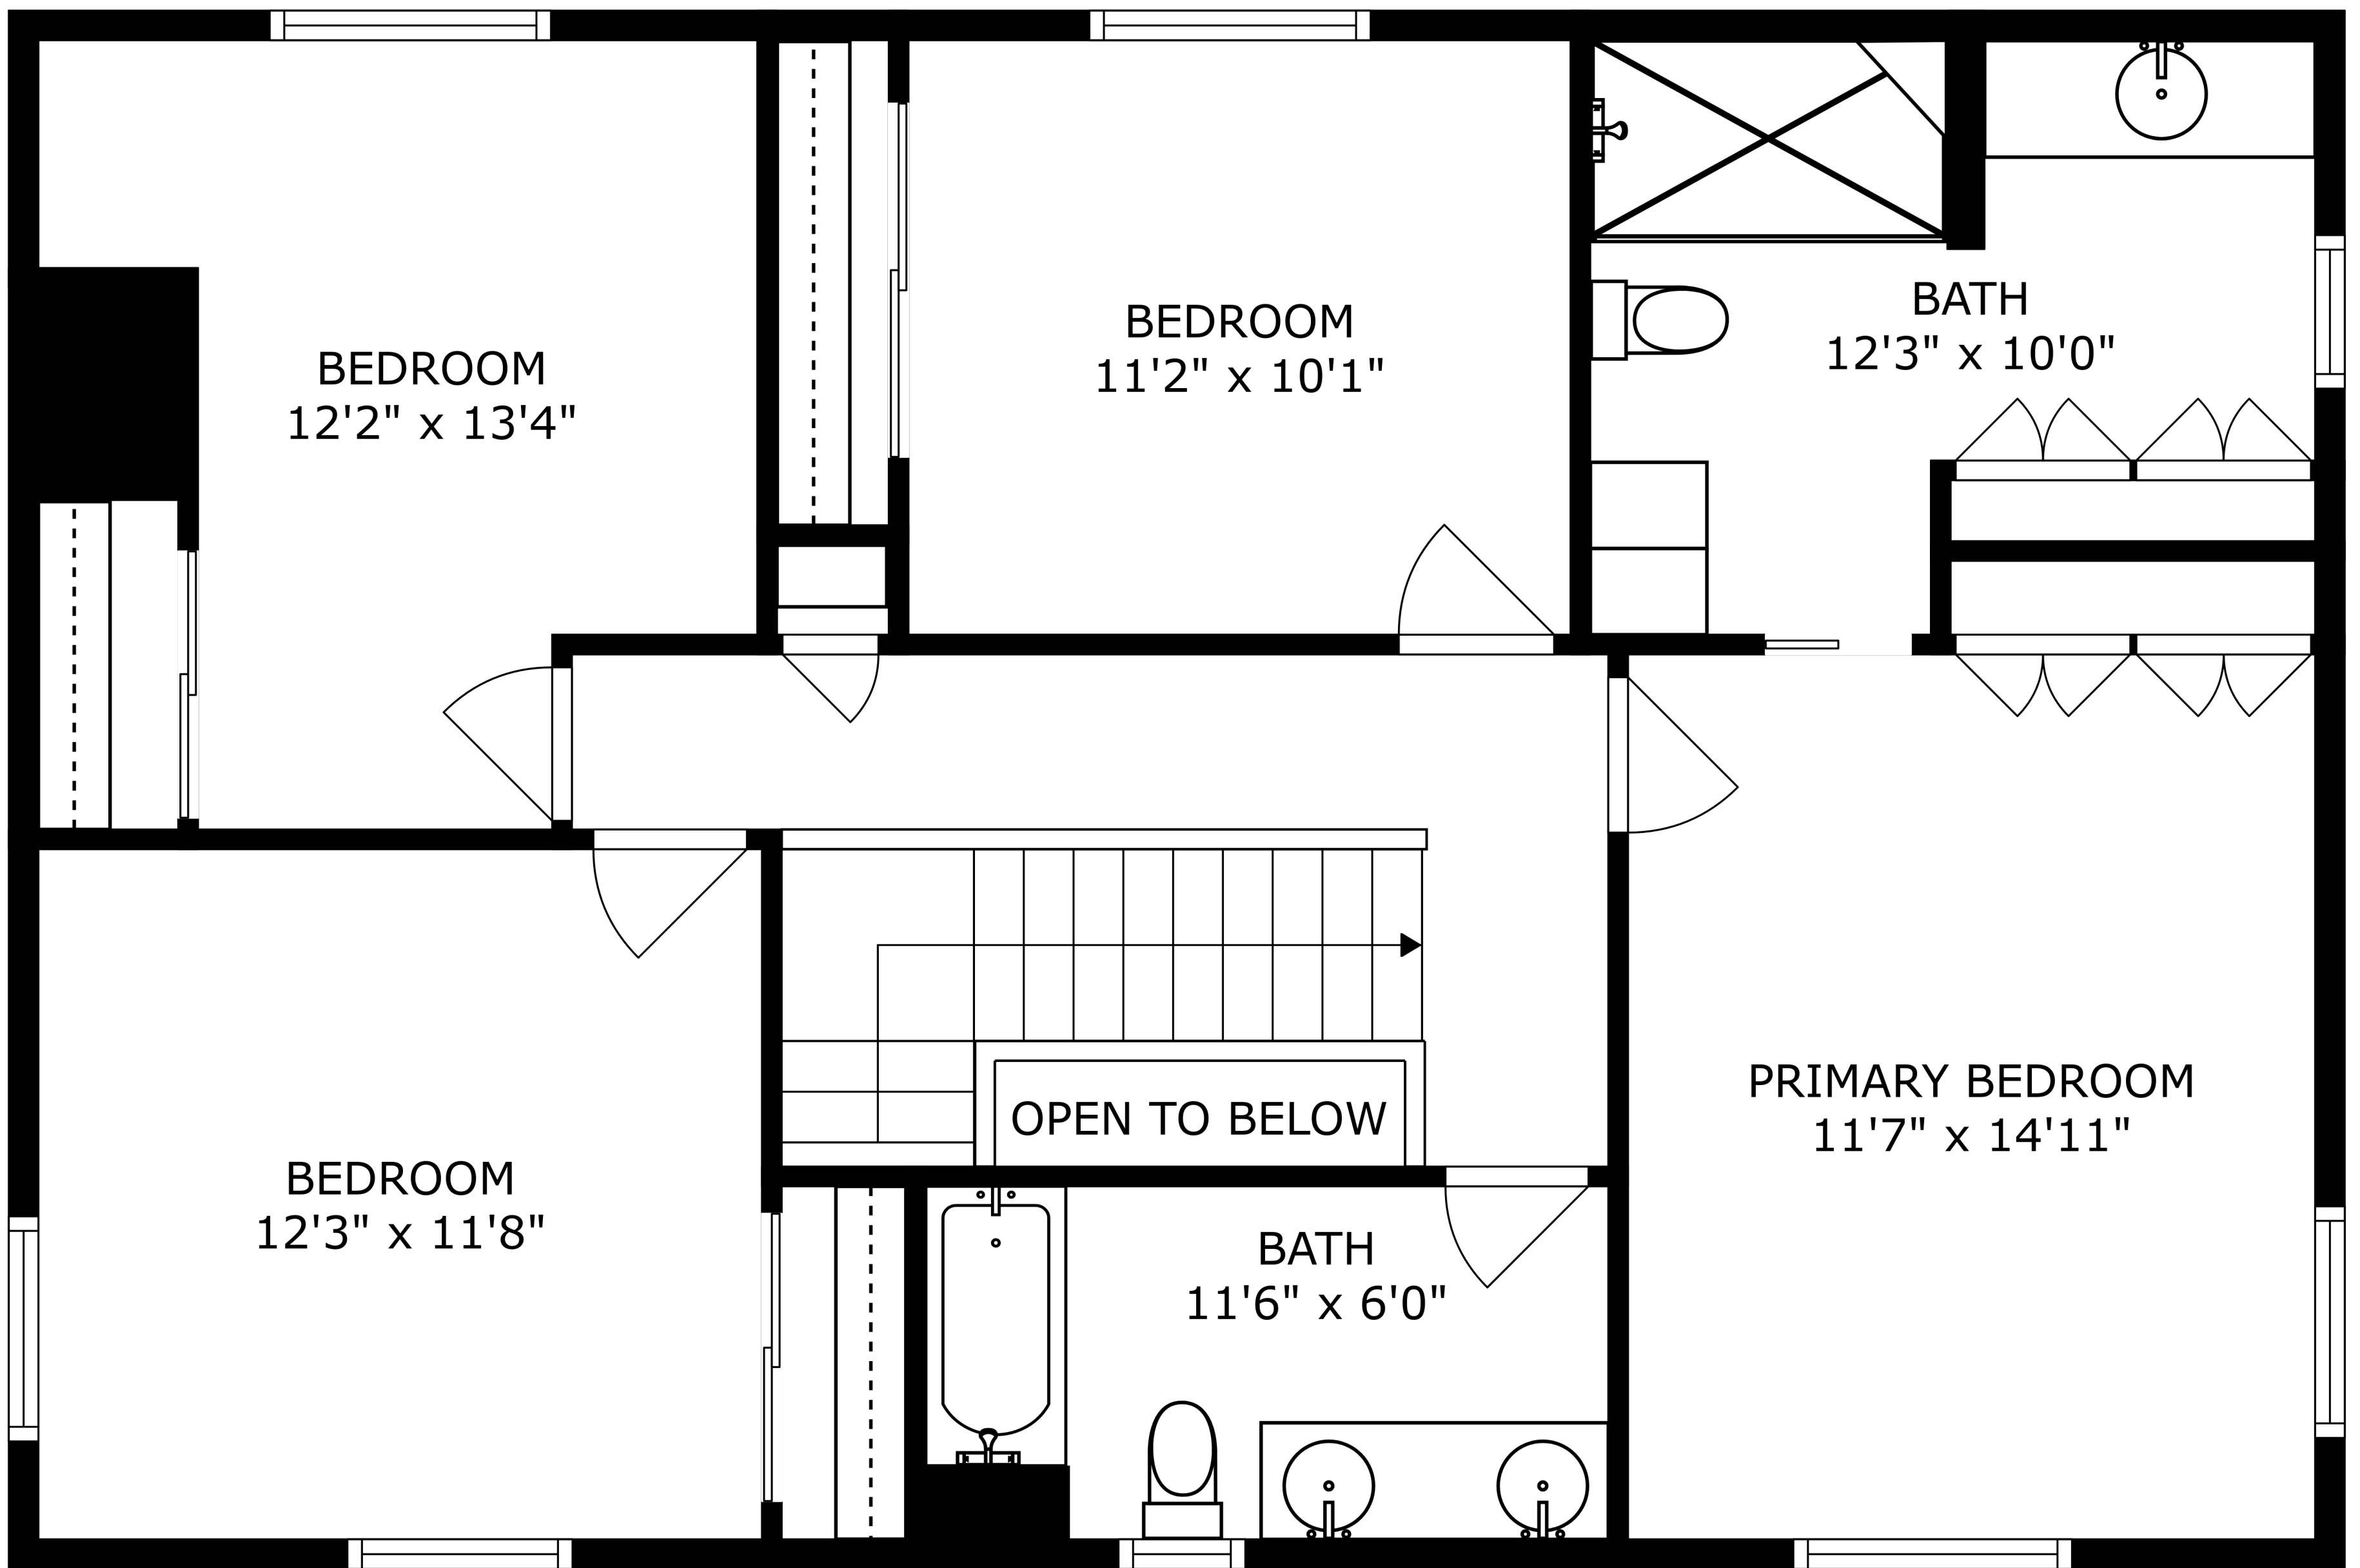

FLOOR 2

FLOOR 3

FLOOR 1

SIZES AND DIMENSIONS ARE APPROXIMATE, ACTUAL MAY VARY.

SIZES AND DIMENSIONS ARE APPROXIMATE, ACTUAL MAY VARY.

SIZES AND DIMENSIONS ARE APPROXIMATE, ACTUAL MAY VARY.

UTILITY  
23'11" x 24'11"

RECREATION ROOM  
48'2" x 24'10"