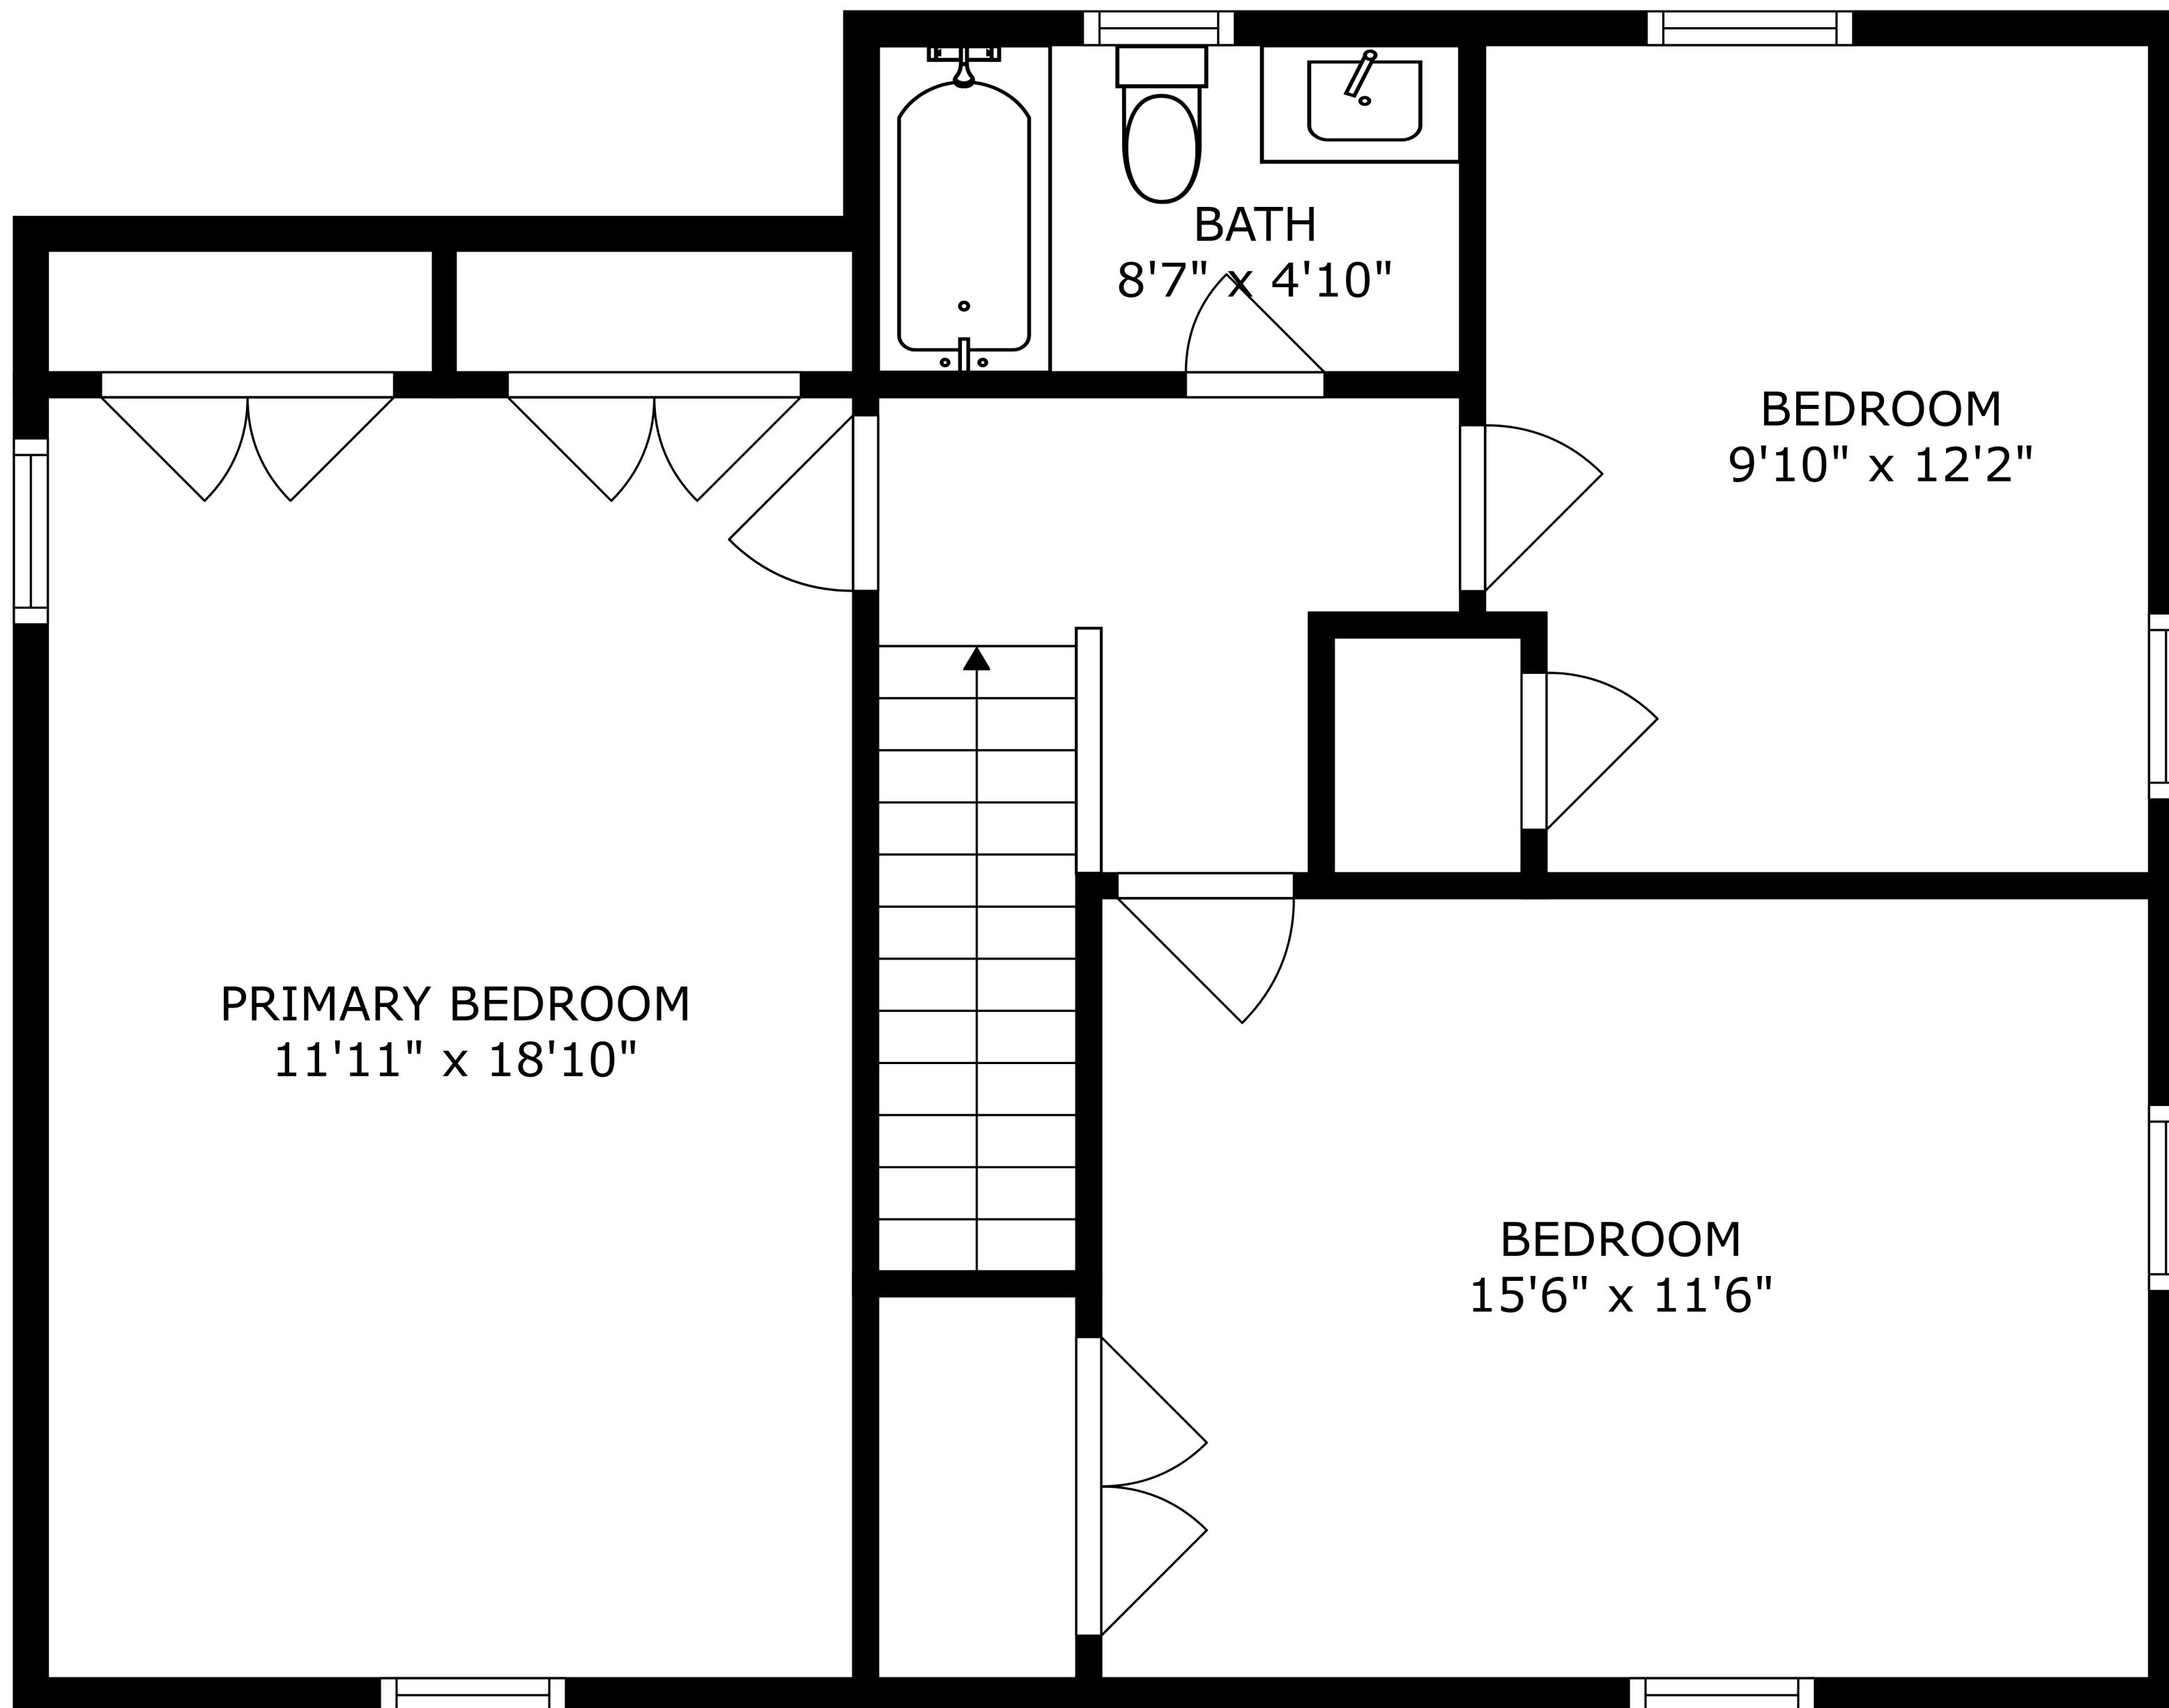

FLOOR 2

FLOOR 3

FLOOR 1

PRIMARY BEDROOM
11'11" x 18'10"

BATH
8'7" x 4'10"

BEDROOM
9'10" x 12'2"

BEDROOM
15'6" x 11'6"

SIZES AND DIMENSIONS ARE APPROXIMATE, ACTUAL MAY VARY.

GARAGE
11'5" x 19'1"

LAUNDRY
18'1" x 6'0"

RECREATION ROOM
18'1" x 16'3"