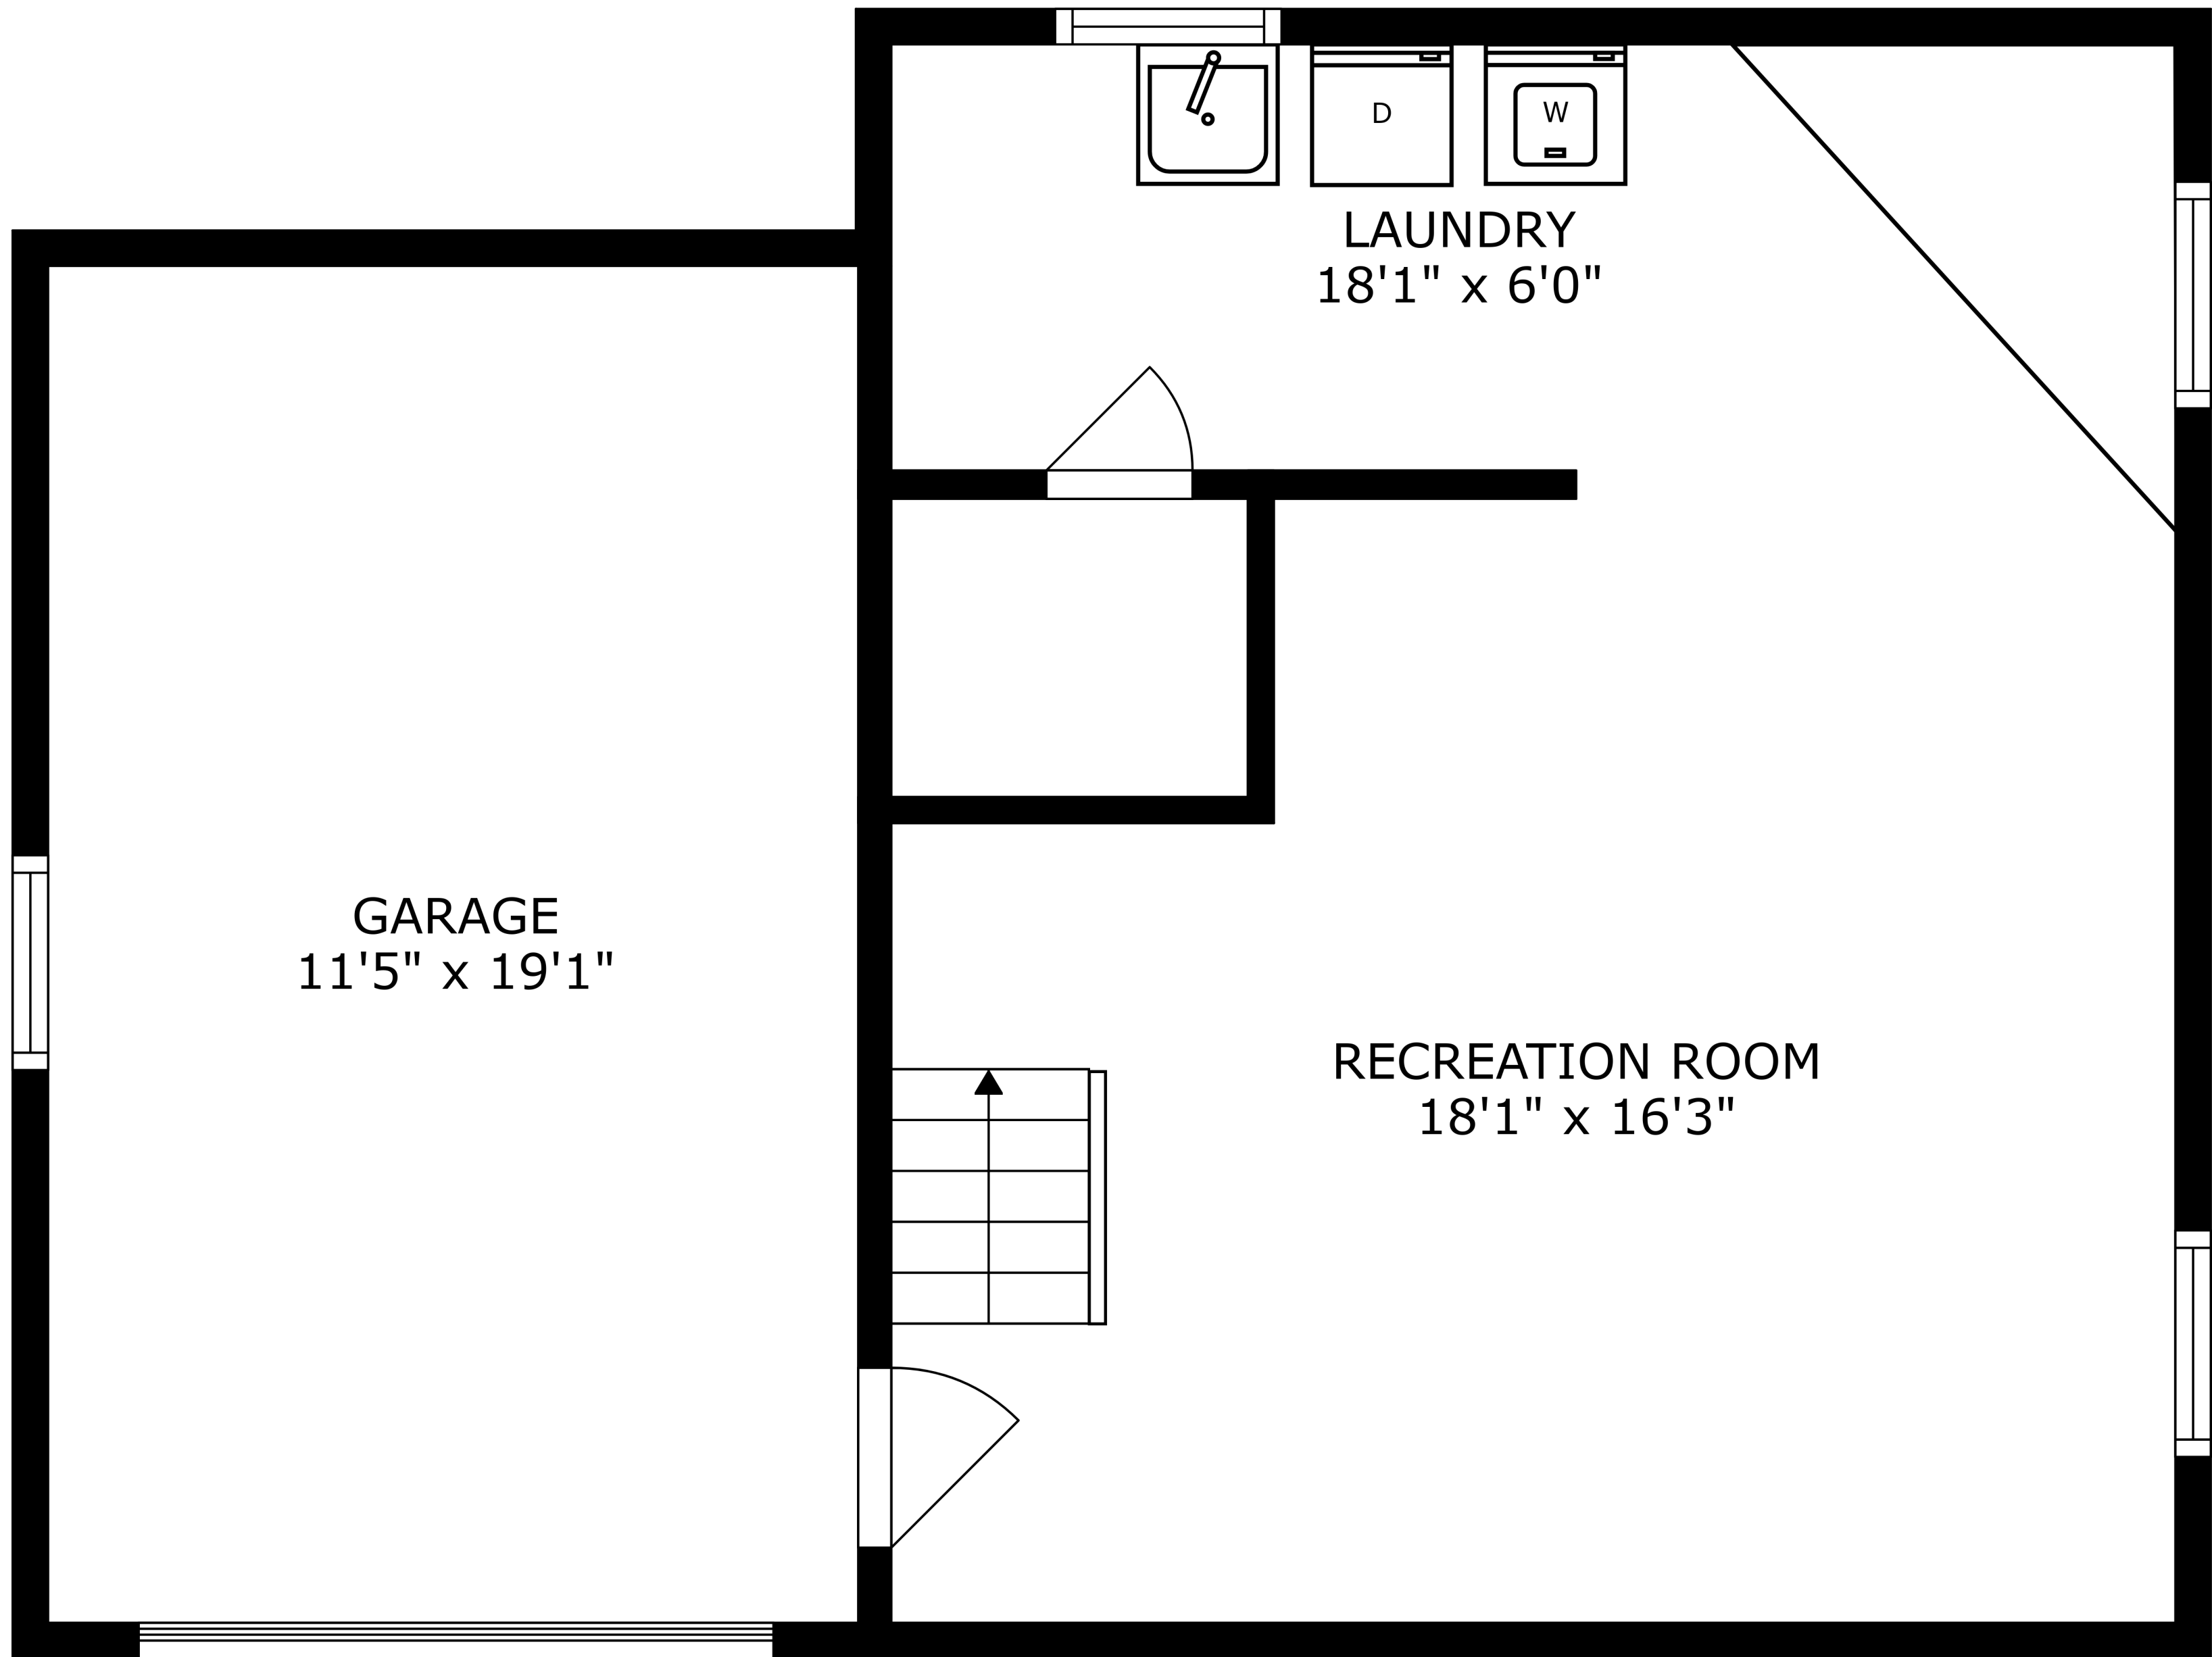

FLOOR 2

FLOOR 3

FLOOR 1

PRIMARY BEDROOM
11'11" x 18'10"

BATH
8'7" x 4'10"

BEDROOM
9'10" x 12'2"

BEDROOM
15'6" x 11'6"

SIZES AND DIMENSIONS ARE APPROXIMATE, ACTUAL MAY VARY.

GARAGE
11'5" x 19'1"

LAUNDRY
18'1" x 6'0"

RECREATION ROOM
18'1" x 16'3"