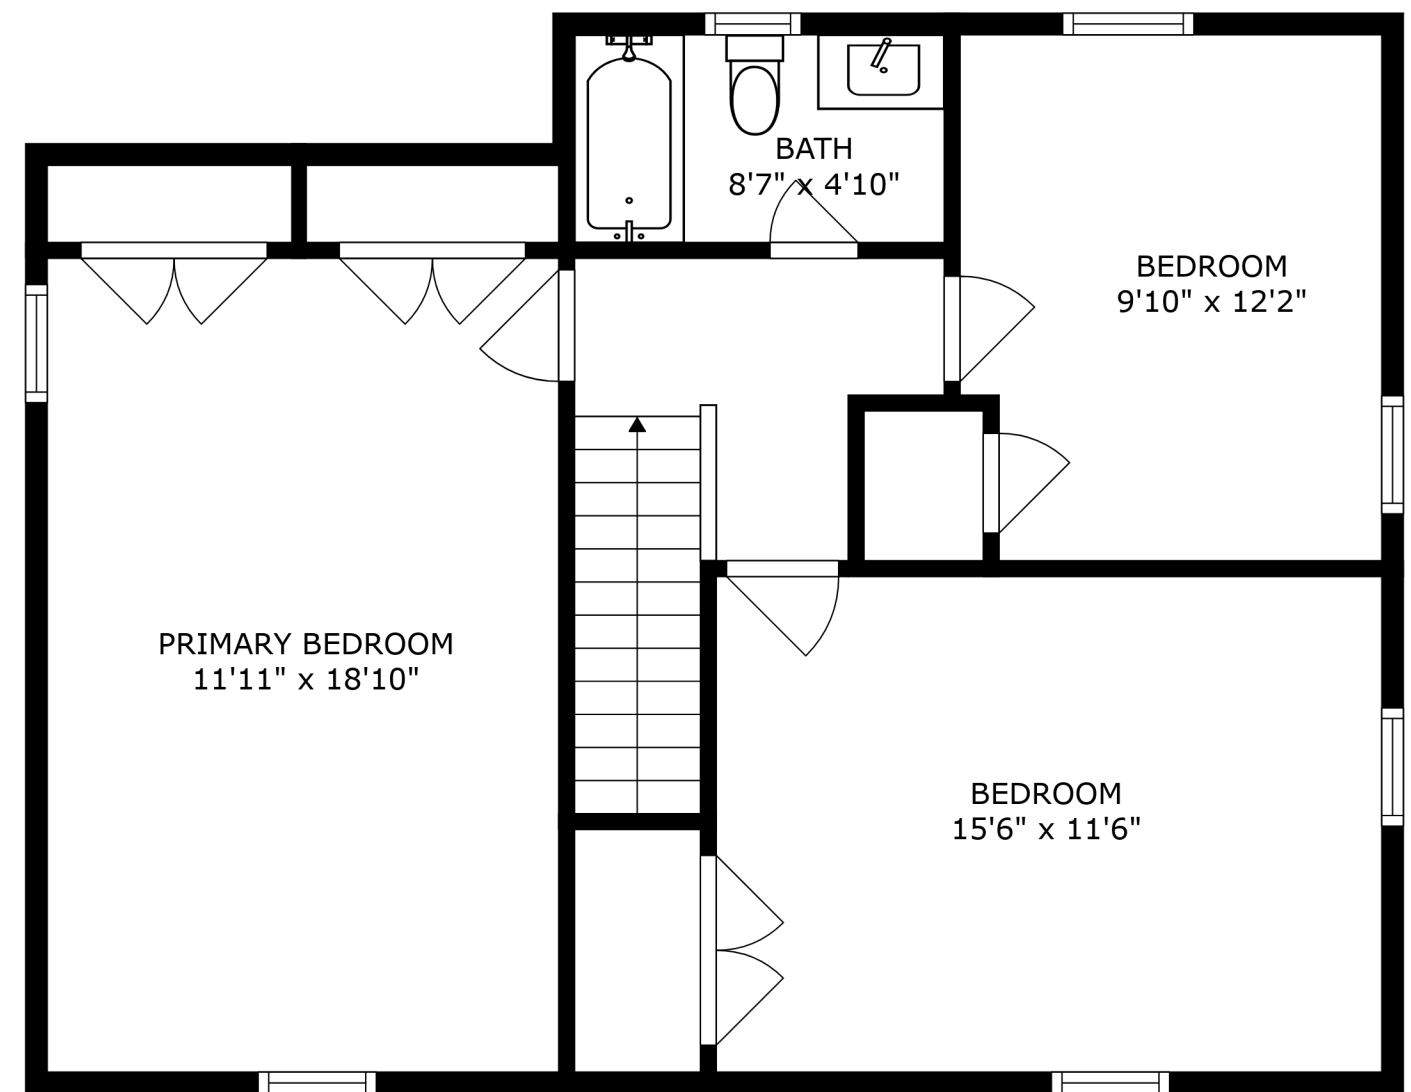

FLOOR 2

FLOOR 3

FLOOR 1

PRIMARY BEDROOM
11'11" x 18'10"

BATH
8'7" x 4'10"

BEDROOM
9'10" x 12'2"

BEDROOM
15'6" x 11'6"

SIZES AND DIMENSIONS ARE APPROXIMATE, ACTUAL MAY VARY.

GARAGE
11'5" x 19'1"

LAUNDRY
18'1" x 6'0"

RECREATION ROOM
18'1" x 16'3"