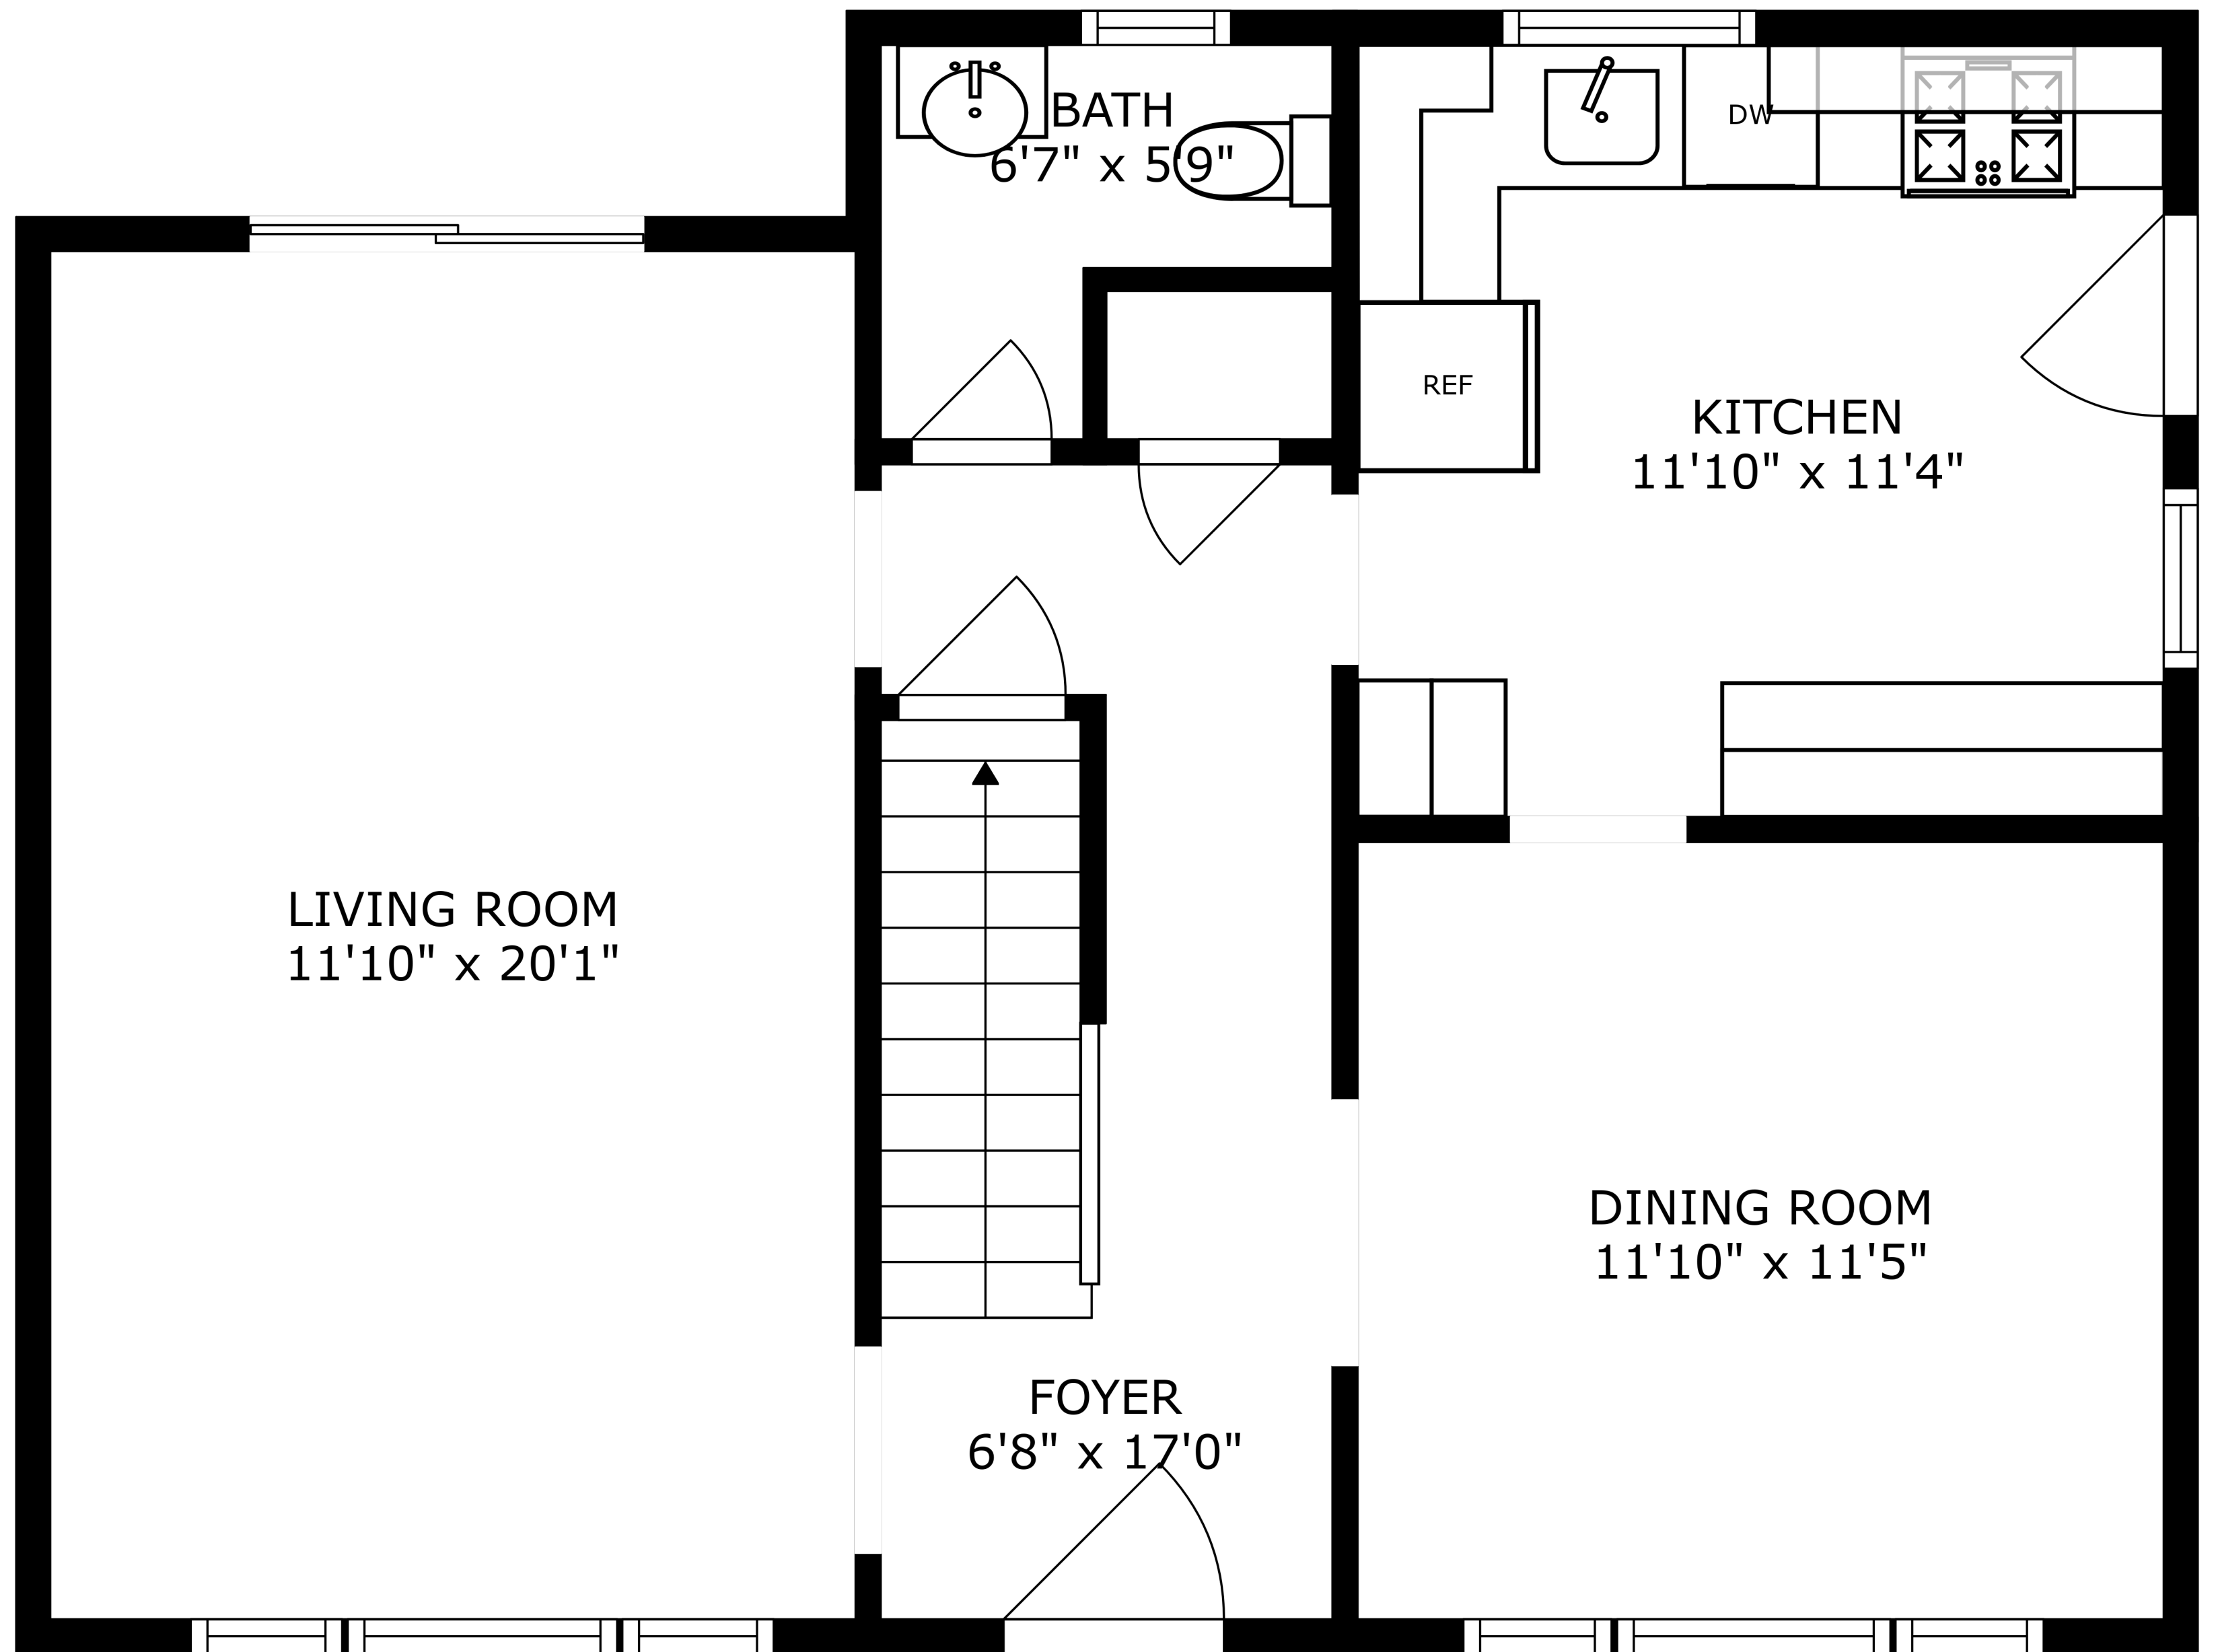

FLOOR 2

FLOOR 3

FLOOR 1

PRIMARY BEDROOM
11'11" x 18'10"

BATH
8'7" x 4'10"

BEDROOM
9'10" x 12'2"

BEDROOM
15'6" x 11'6"

SIZES AND DIMENSIONS ARE APPROXIMATE, ACTUAL MAY VARY.

GARAGE
11'5" x 19'1"

LAUNDRY
18'1" x 6'0"

RECREATION ROOM
18'1" x 16'3"