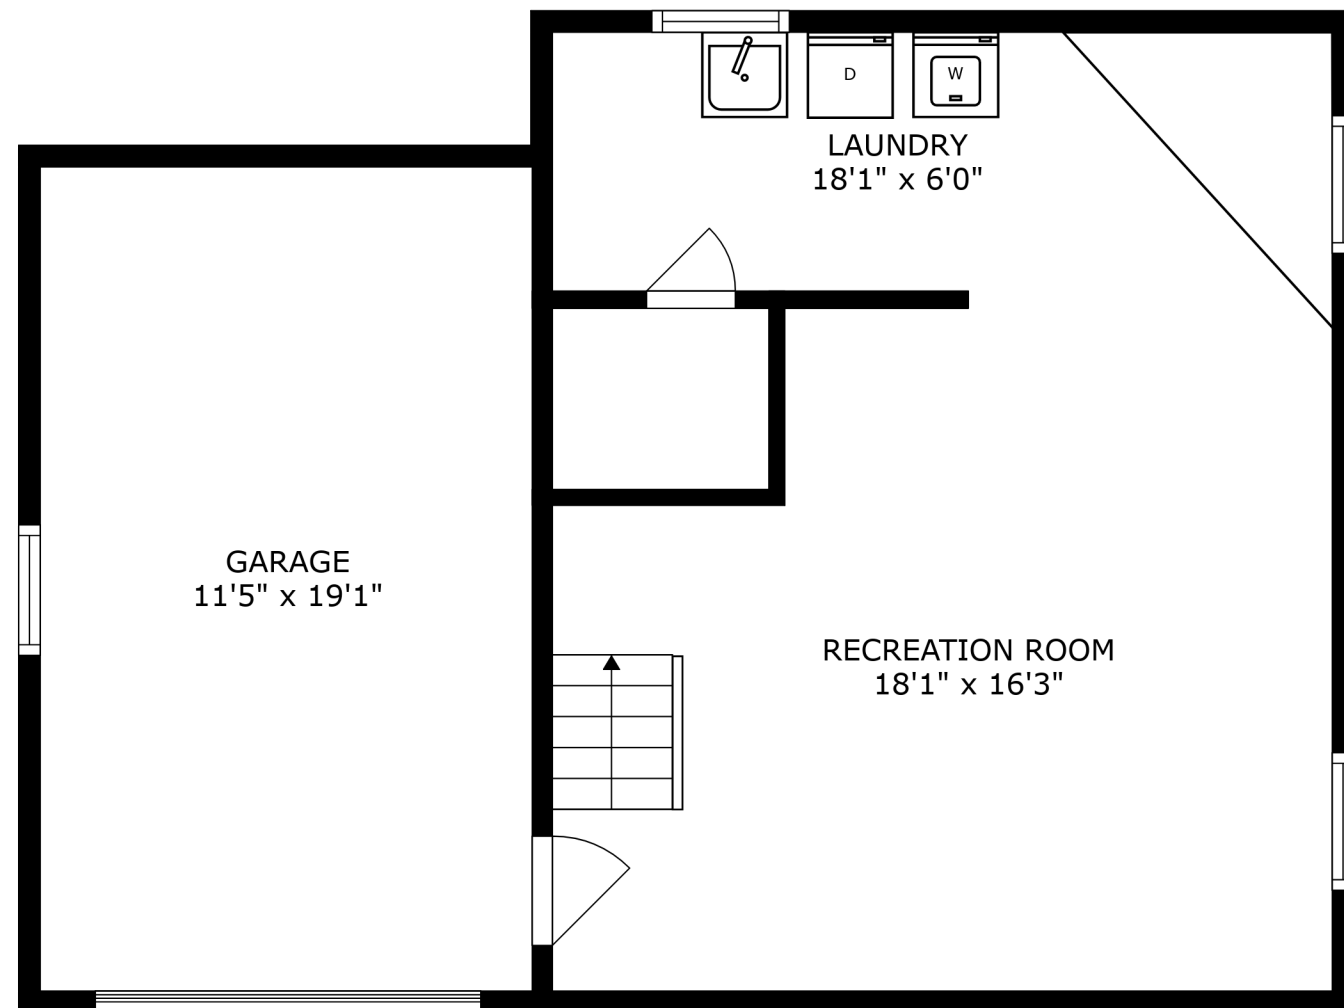

FLOOR 2

FLOOR 3

FLOOR 1

PRIMARY BEDROOM
11'11" x 18'10"

BATH
8'7" x 4'10"

BEDROOM
9'10" x 12'2"

BEDROOM
15'6" x 11'6"

SIZES AND DIMENSIONS ARE APPROXIMATE, ACTUAL MAY VARY.

GARAGE
11'5" x 19'1"

LAUNDRY
18'1" x 6'0"

RECREATION ROOM
18'1" x 16'3"