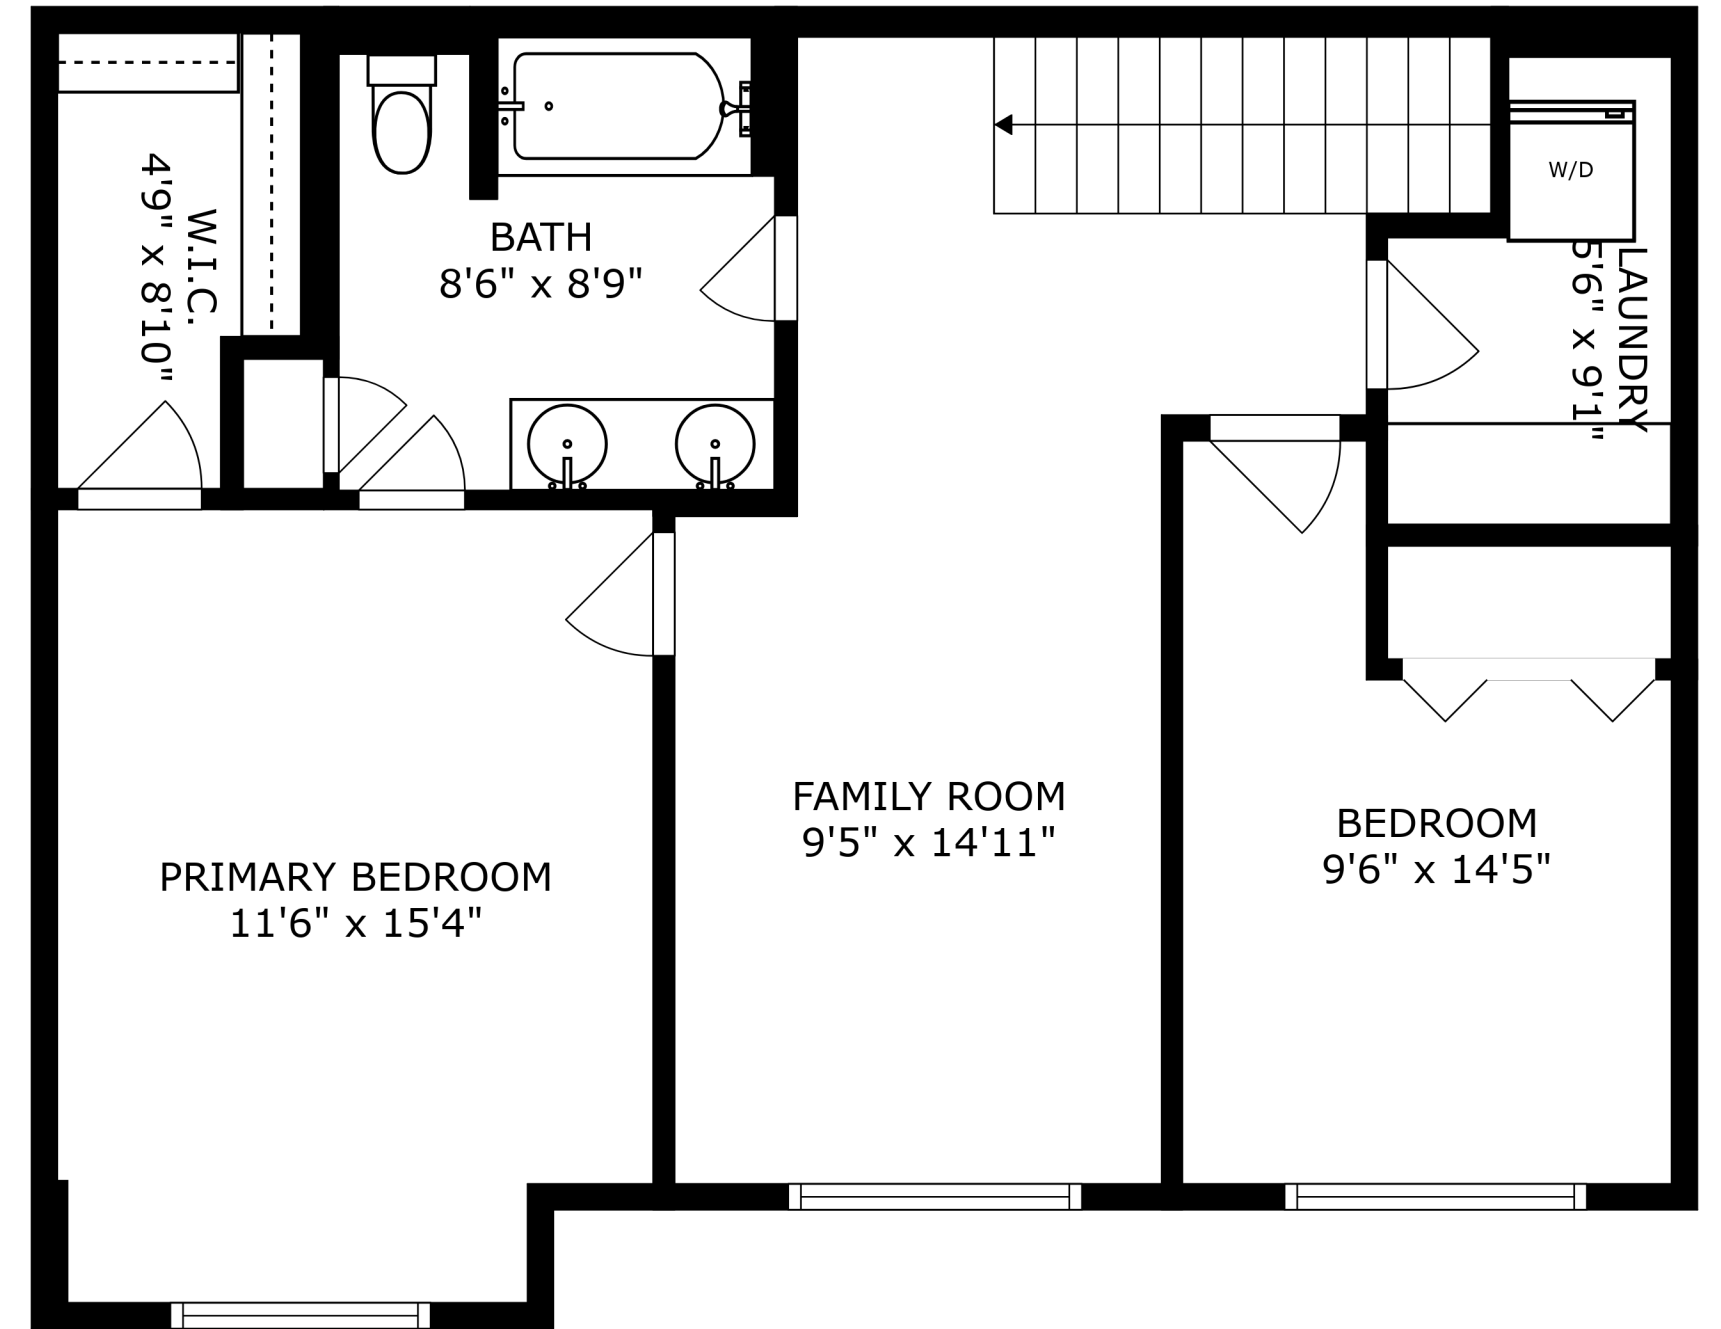

FLOOR 1

FLOOR 2

4'9" x 8'10"
W.I.C.

BATH
8'6" x 8'9"

5'6" x 9'1"
LAUNDRY
W/D

PRIMARY BEDROOM
11'6" x 15'4"

FAMILY ROOM
9'5" x 14'11"

BEDROOM
9'6" x 14'5"

SIZES AND DIMENSIONS ARE APPROXIMATE, ACTUAL MAY VARY.