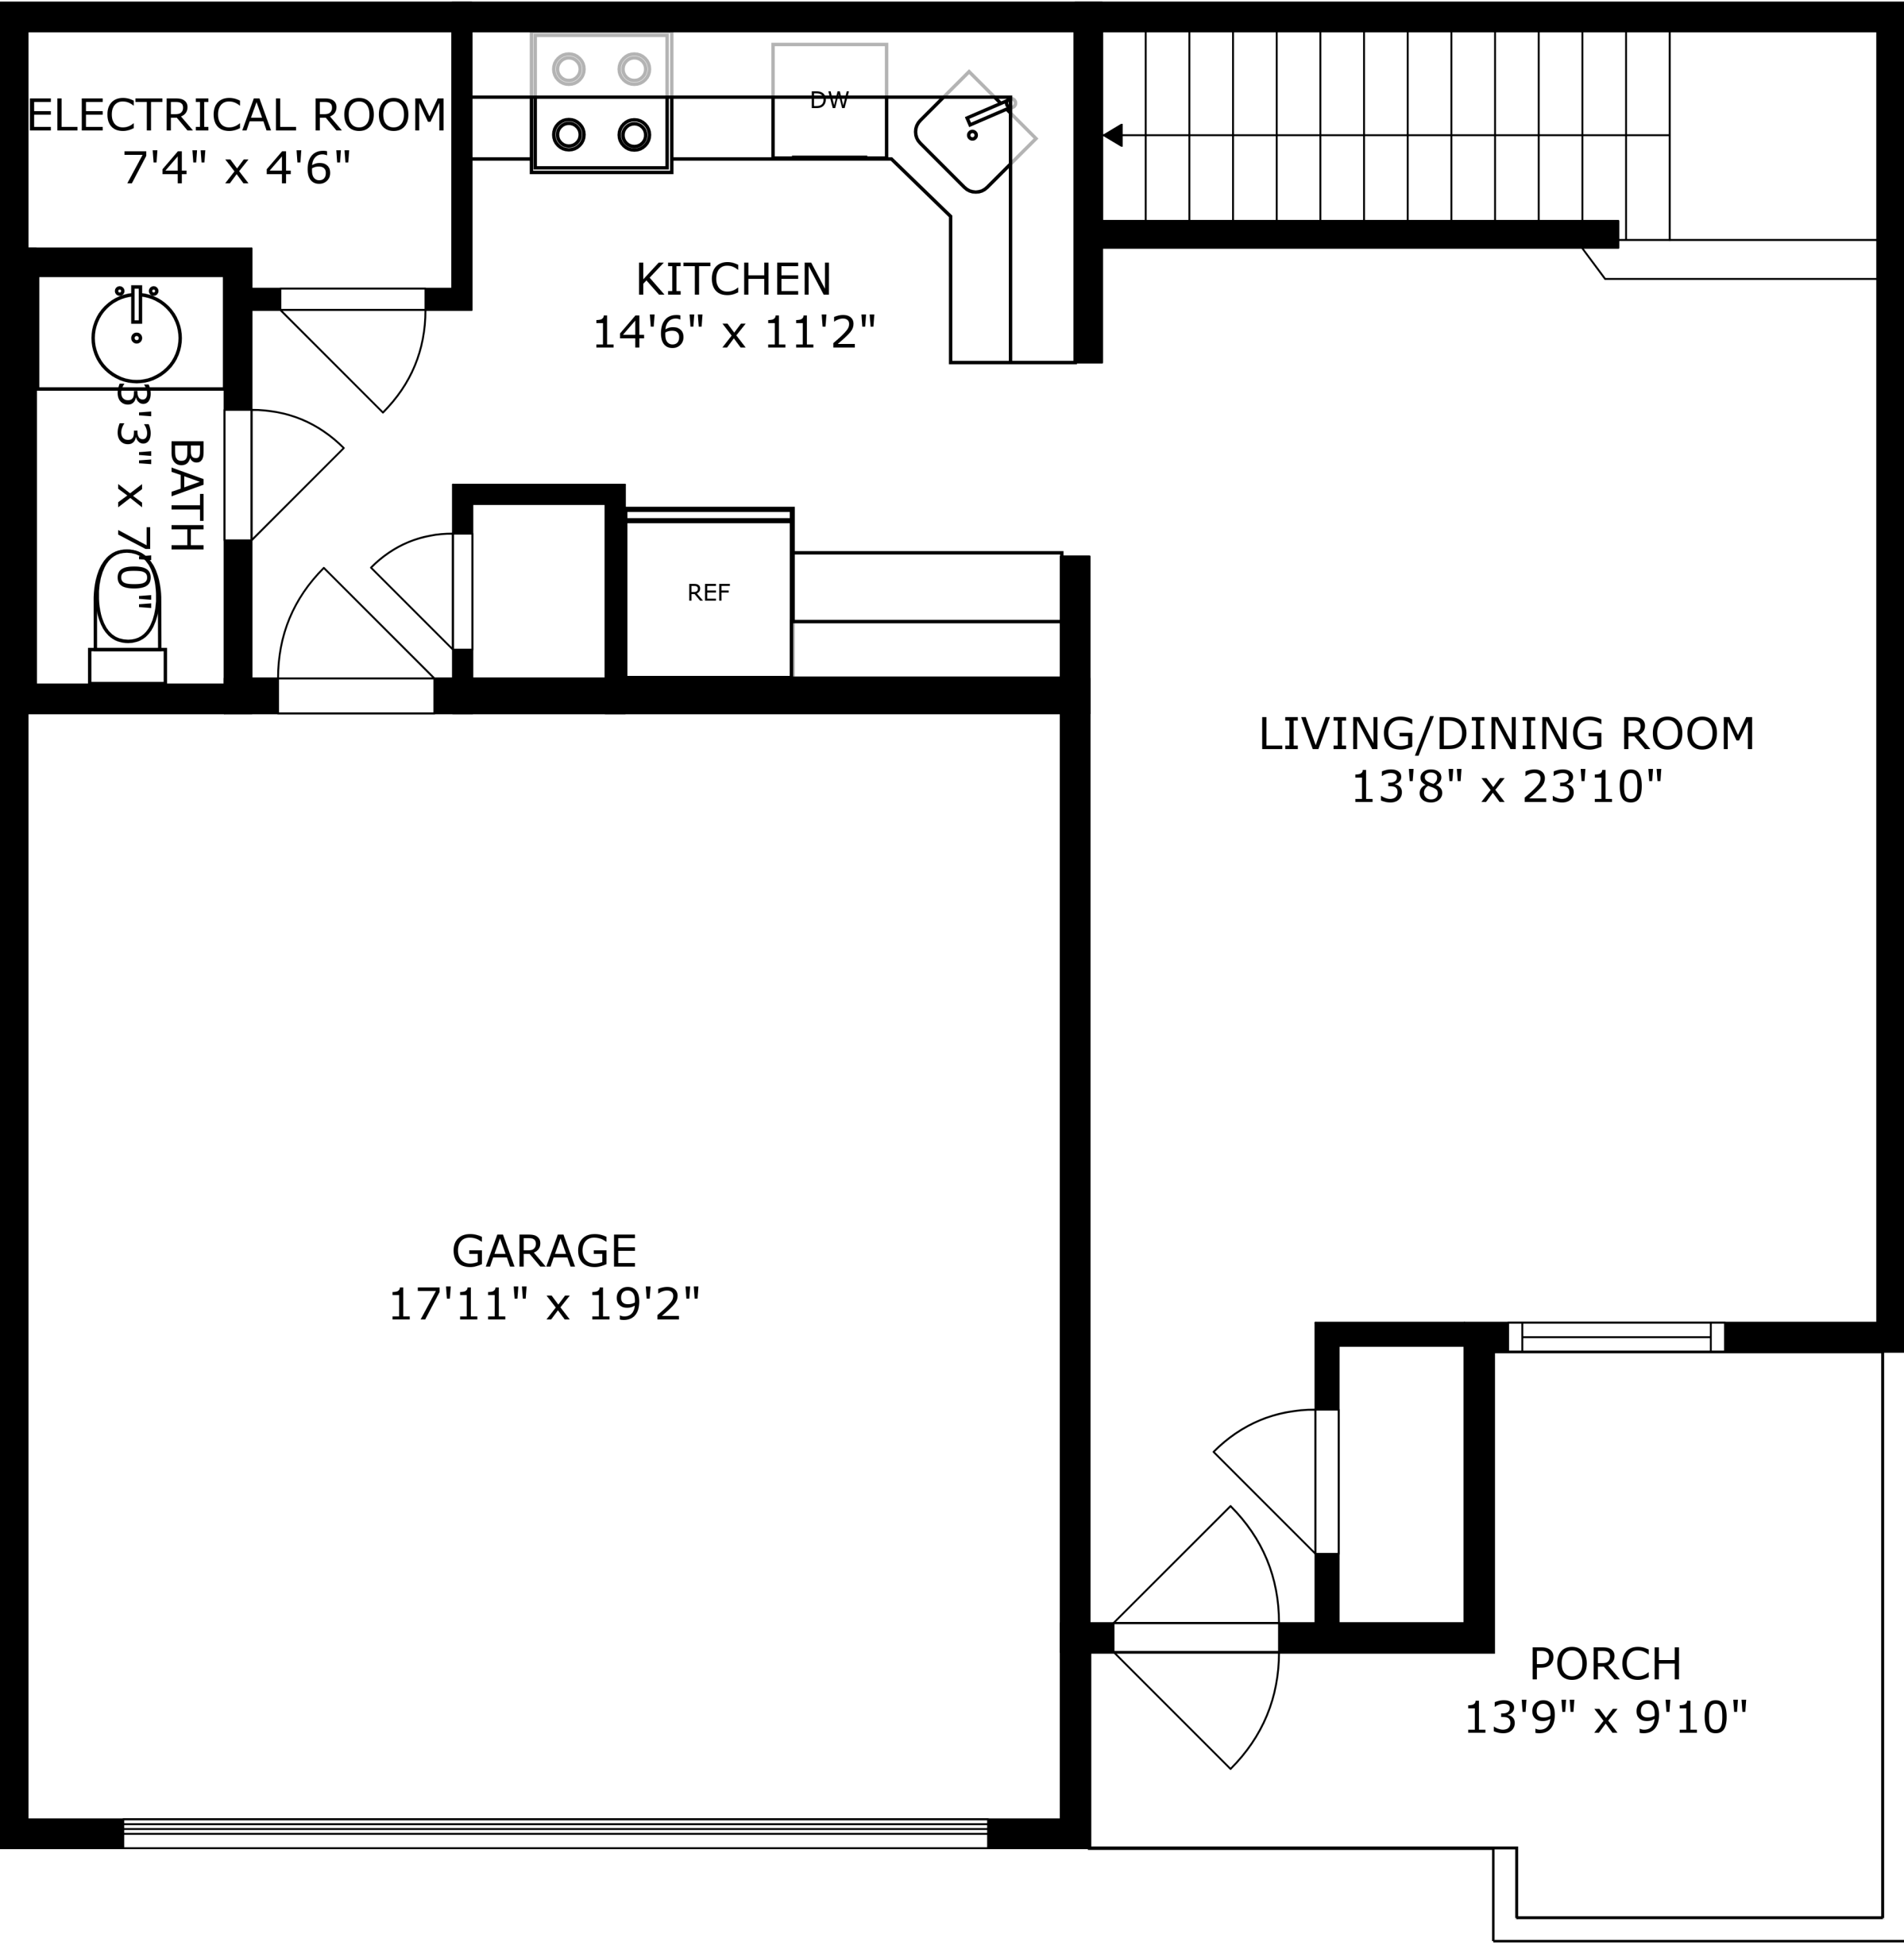

FLOOR 1

FLOOR 2

4'9" x 8'10"
W.I.C.

BATH
8'6" x 8'9"

5'6" x 9'1"
LAUNDRY
W/D

PRIMARY BEDROOM
11'6" x 15'4"

FAMILY ROOM
9'5" x 14'11"

BEDROOM
9'6" x 14'5"

SIZES AND DIMENSIONS ARE APPROXIMATE, ACTUAL MAY VARY.