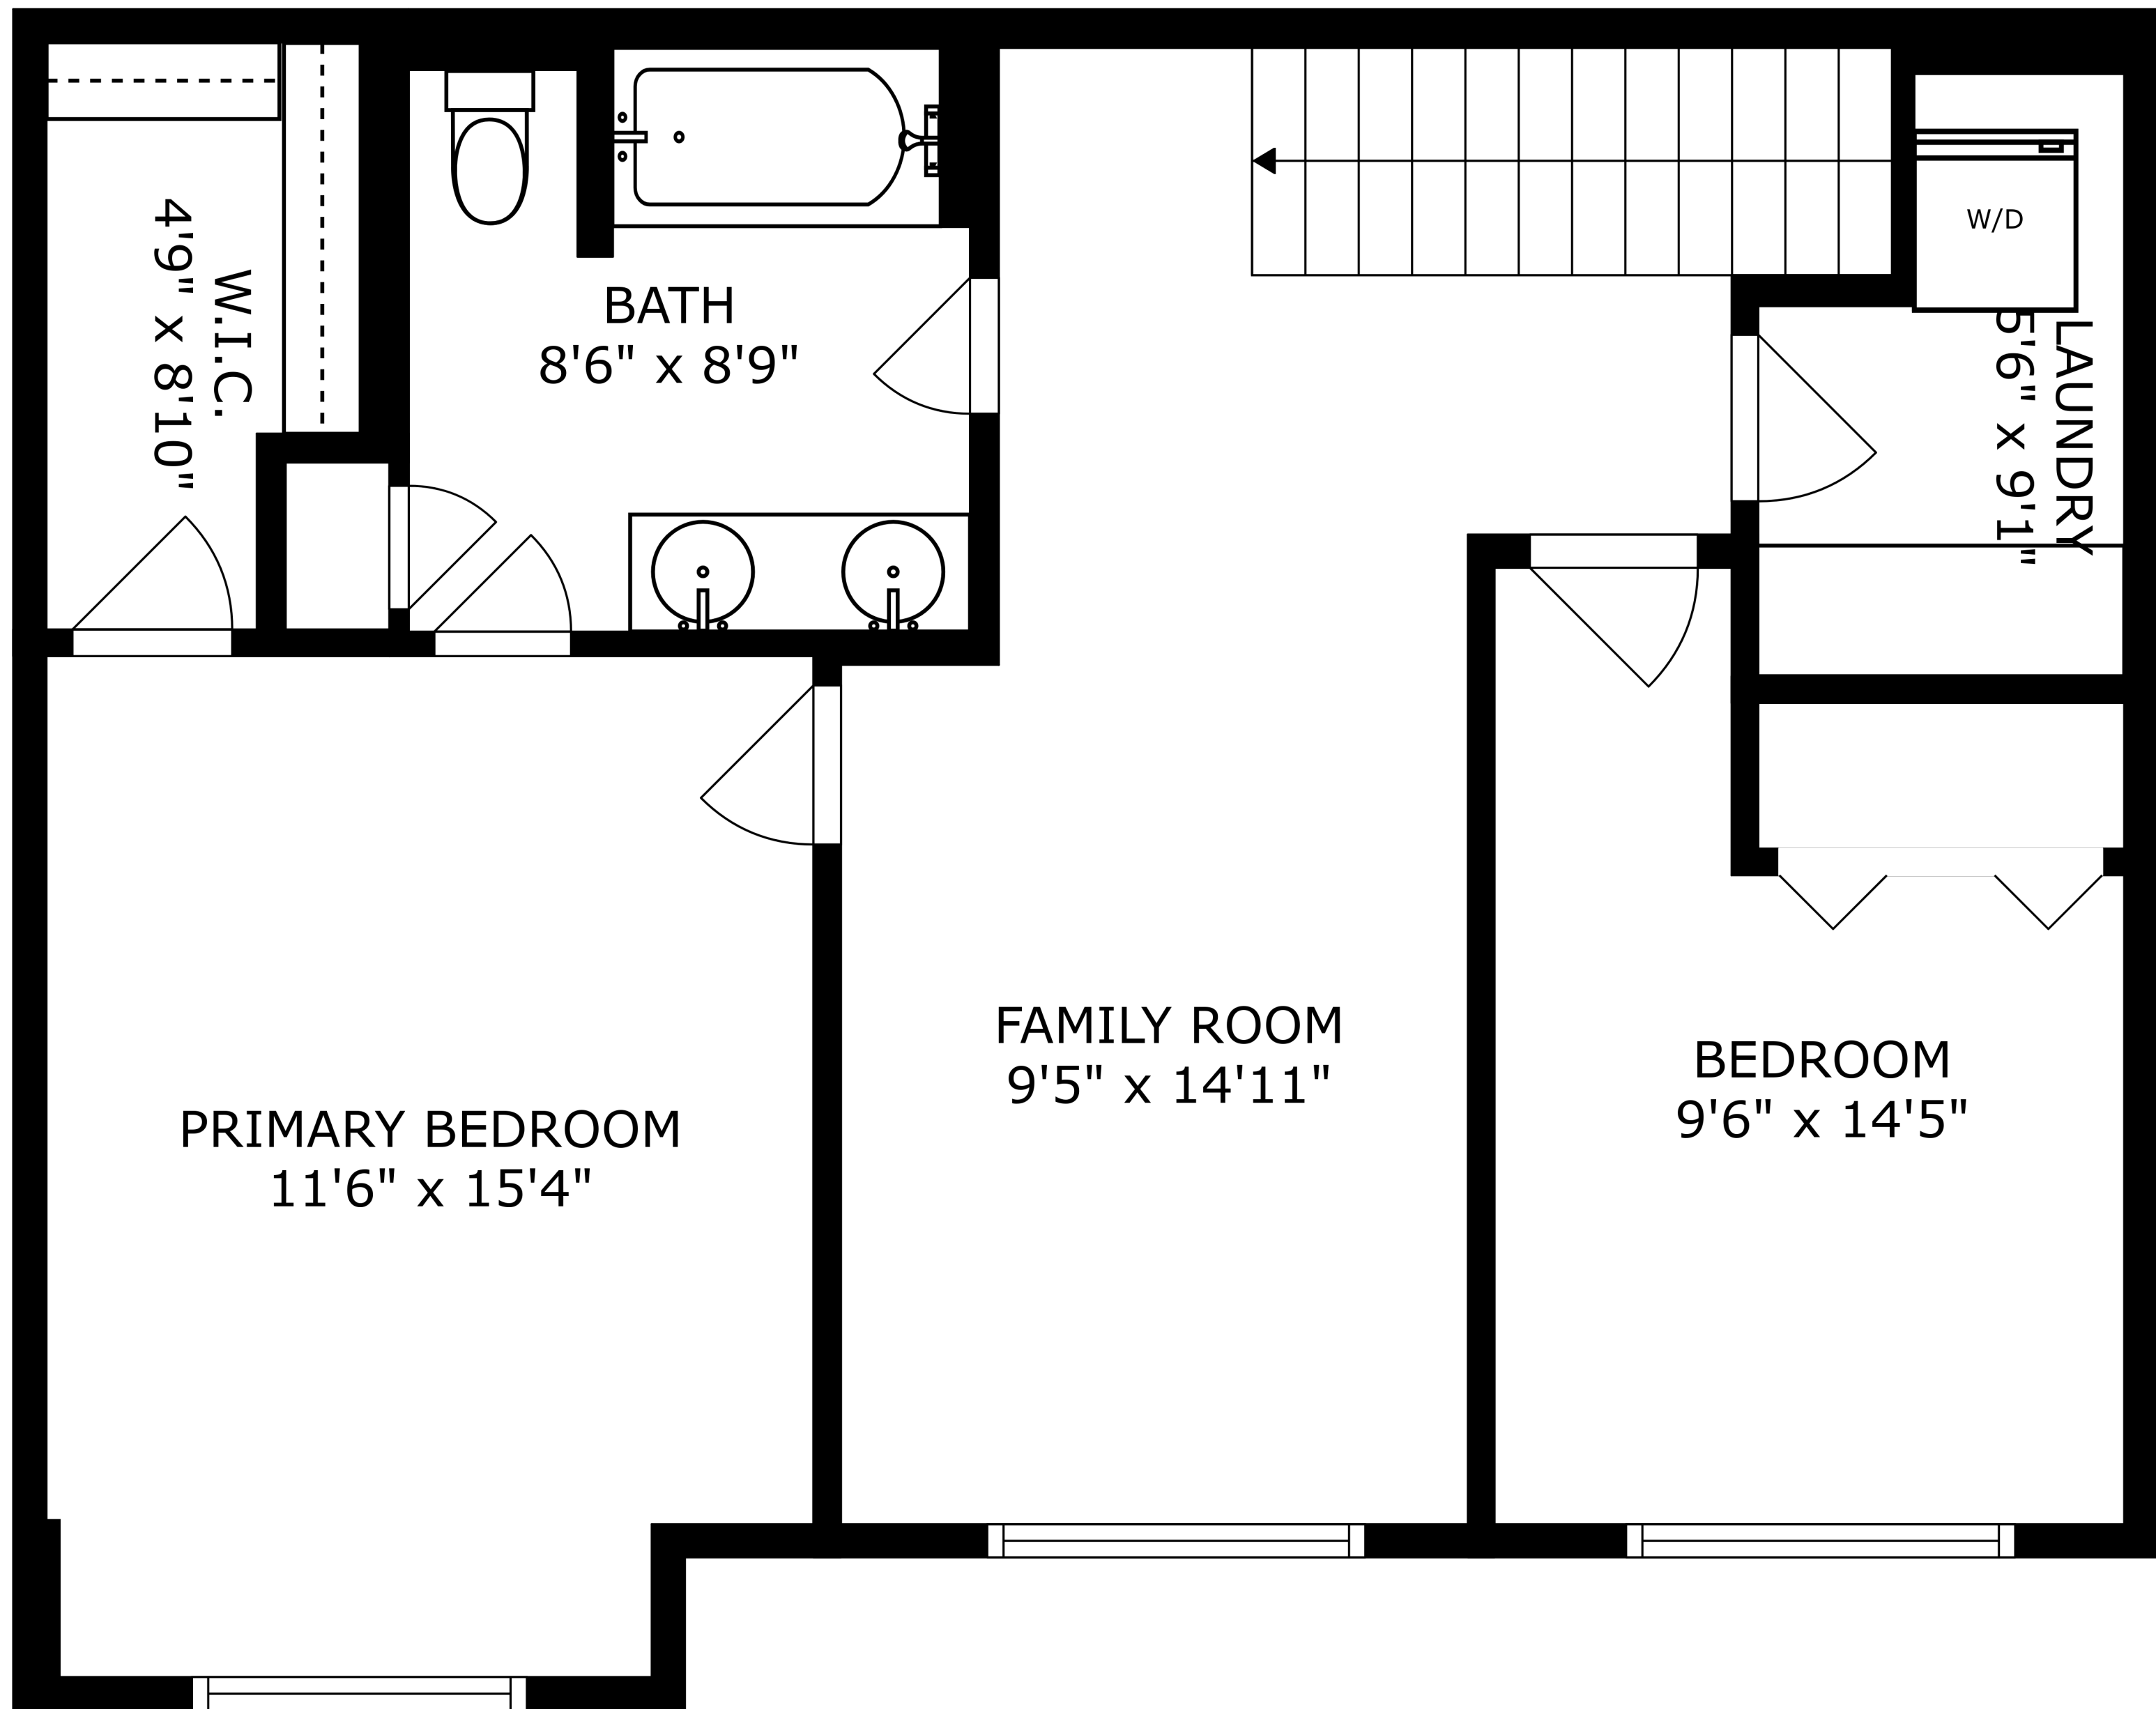

FLOOR 1

FLOOR 2

4'9" x 8'10"
W.I.C.

BATH
8'6" x 8'9"

5'6" x 9'1"
LAUNDRY
W/D

PRIMARY BEDROOM
11'6" x 15'4"

FAMILY ROOM
9'5" x 14'11"

BEDROOM
9'6" x 14'5"

SIZES AND DIMENSIONS ARE APPROXIMATE, ACTUAL MAY VARY.