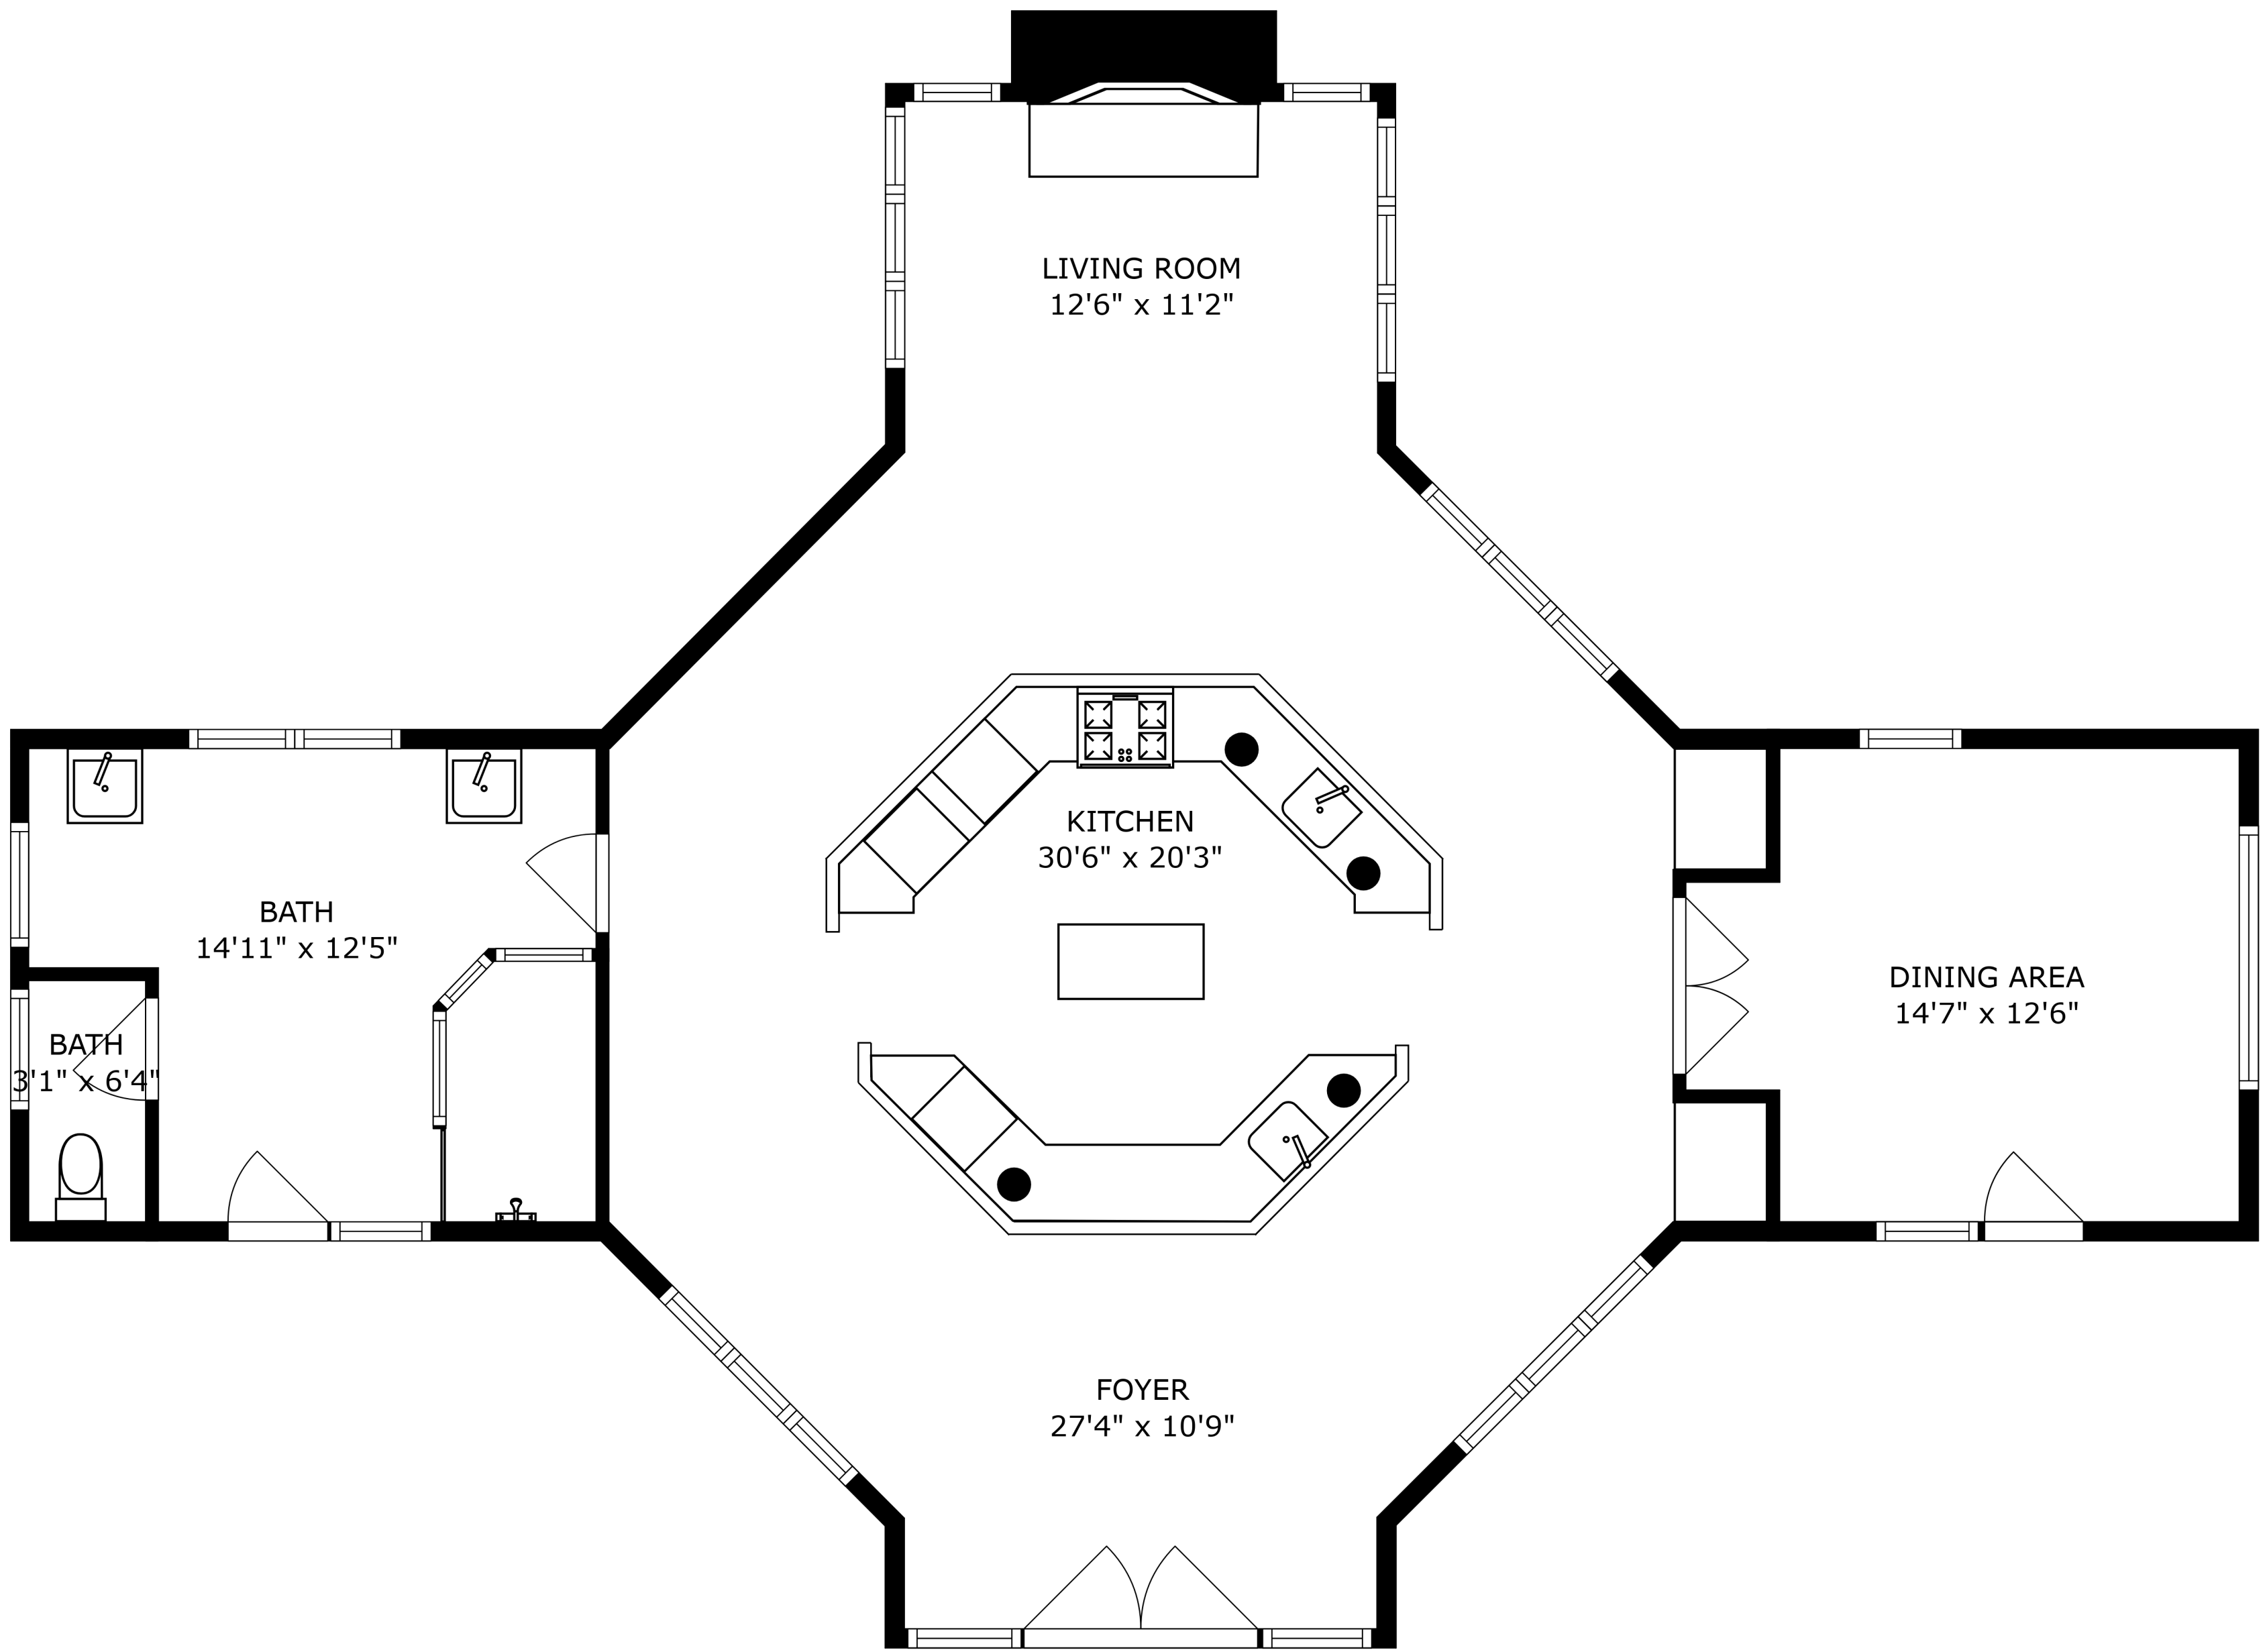

SIZES AND DIMENSIONS ARE APPROXIMATE, ACTUAL MAY VARY.

BONUS ROOM
10'5" x 12'3"

SIZES AND DIMENSIONS ARE APPROXIMATE, ACTUAL MAY VARY.

SIZES AND DIMENSIONS ARE APPROXIMATE, ACTUAL MAY VARY.

SIZES AND DIMENSIONS ARE APPROXIMATE, ACTUAL MAY VARY.

SIZES AND DIMENSIONS ARE APPROXIMATE, ACTUAL MAY VARY.

SIZES AND DIMENSIONS ARE APPROXIMATE, ACTUAL MAY VARY.