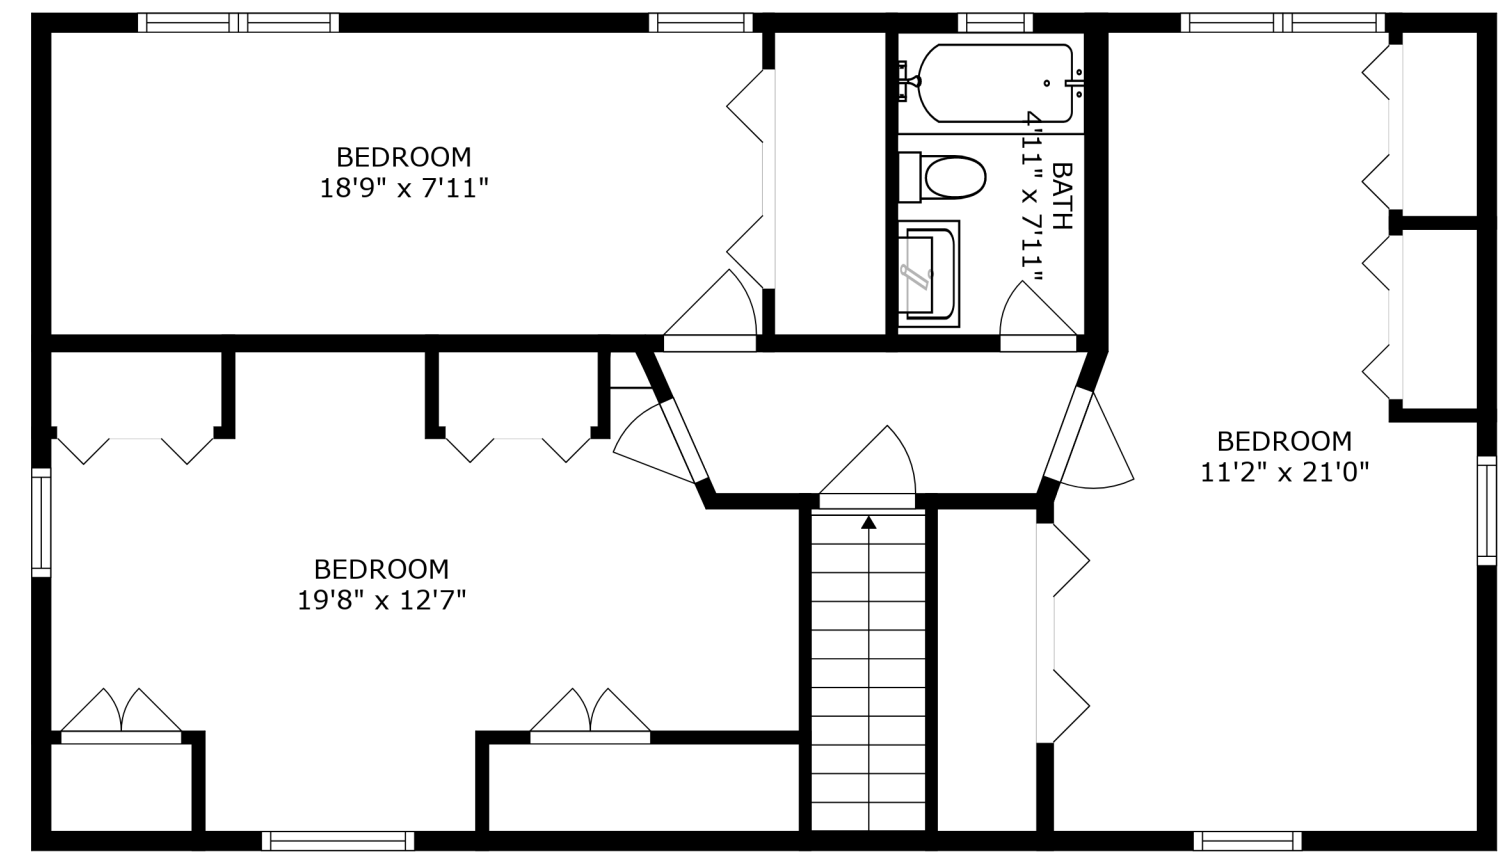

FLOOR 2

FLOOR 3

FLOOR 1

BEDROOM  
18'9" x 7'11"

BATH  
4'11" x 7'11"

BEDROOM  
11'2" x 21'0"

BEDROOM  
19'8" x 12'7"

SIZES AND DIMENSIONS ARE APPROXIMATE, ACTUAL MAY VARY.

RECREATION ROOM  
21'10" x 23'5"

BEDROOM  
13'7" x 11'1"

LAUNDRY  
6'3" x 6'10"

DW

REF

W/D