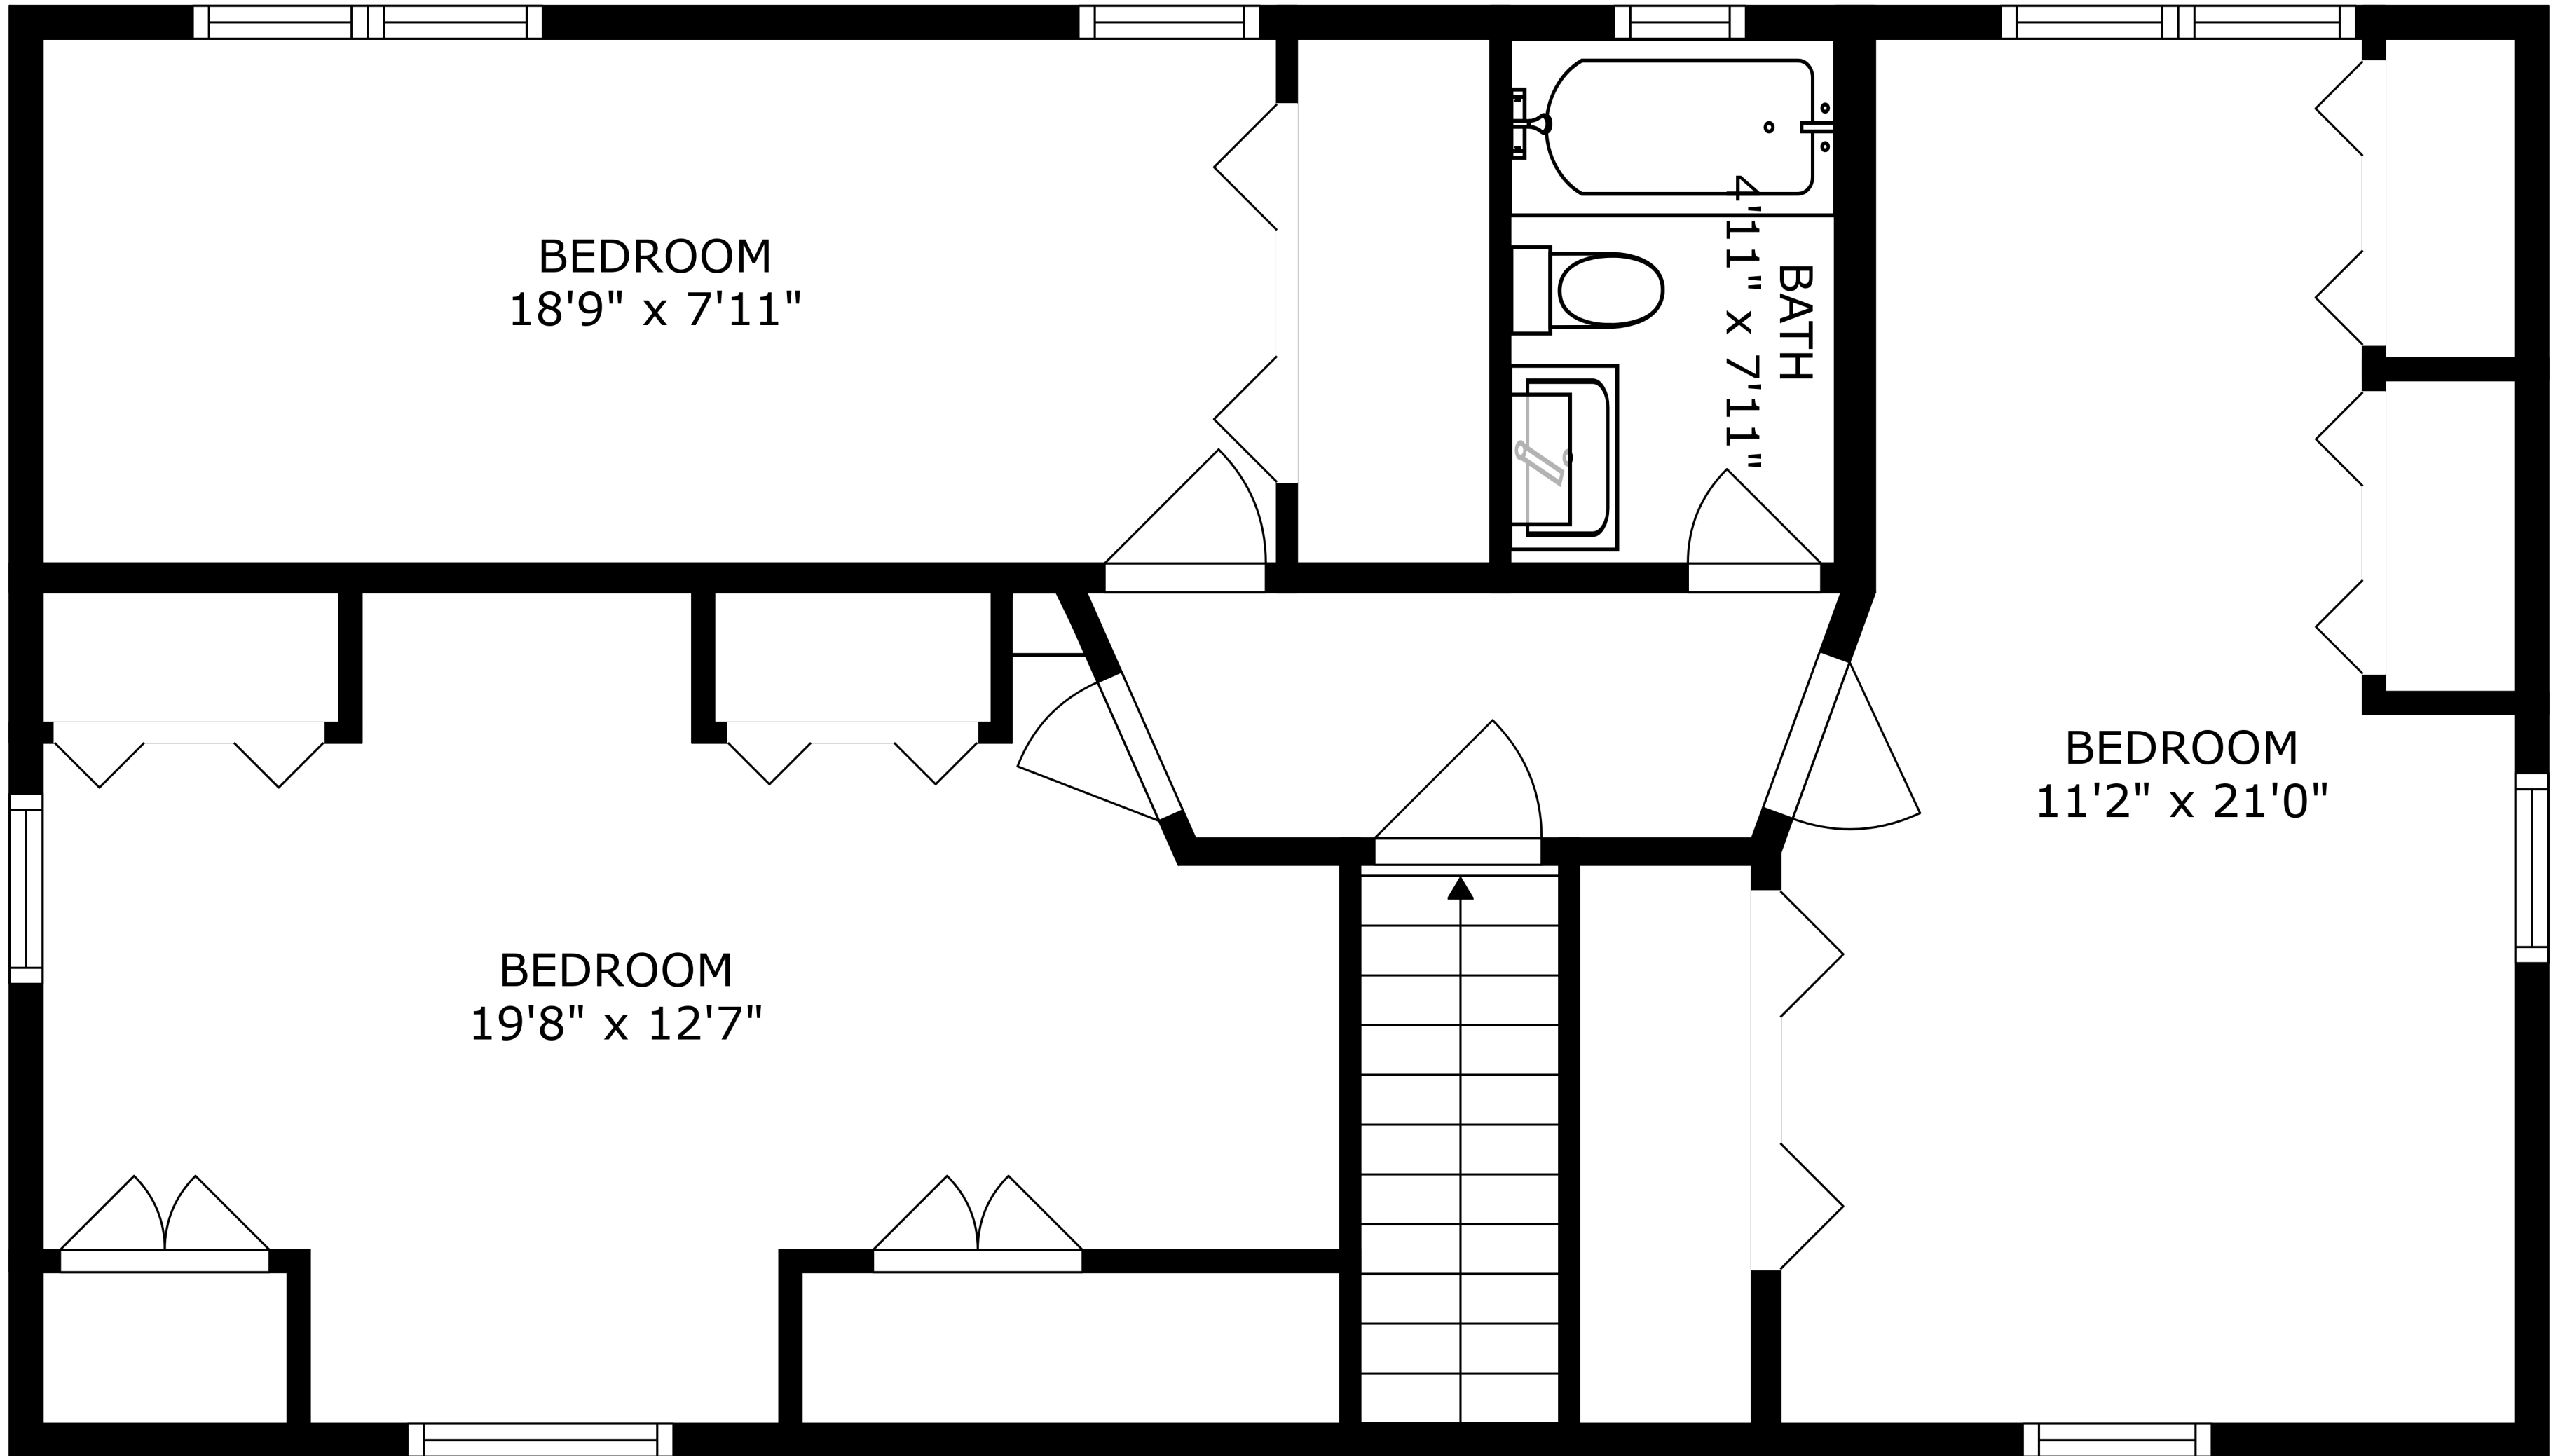

FLOOR 2

FLOOR 3

FLOOR 1

BEDROOM  
18'9" x 7'11"

BATH  
4'11" x 7'11"

BEDROOM  
11'2" x 21'0"

BEDROOM  
19'8" x 12'7"

SIZES AND DIMENSIONS ARE APPROXIMATE, ACTUAL MAY VARY.

RECREATION ROOM  
21'10" x 23'5"

BEDROOM  
13'7" x 11'1"

LAUNDRY  
6'3" x 6'10"

DW

REF

W/D