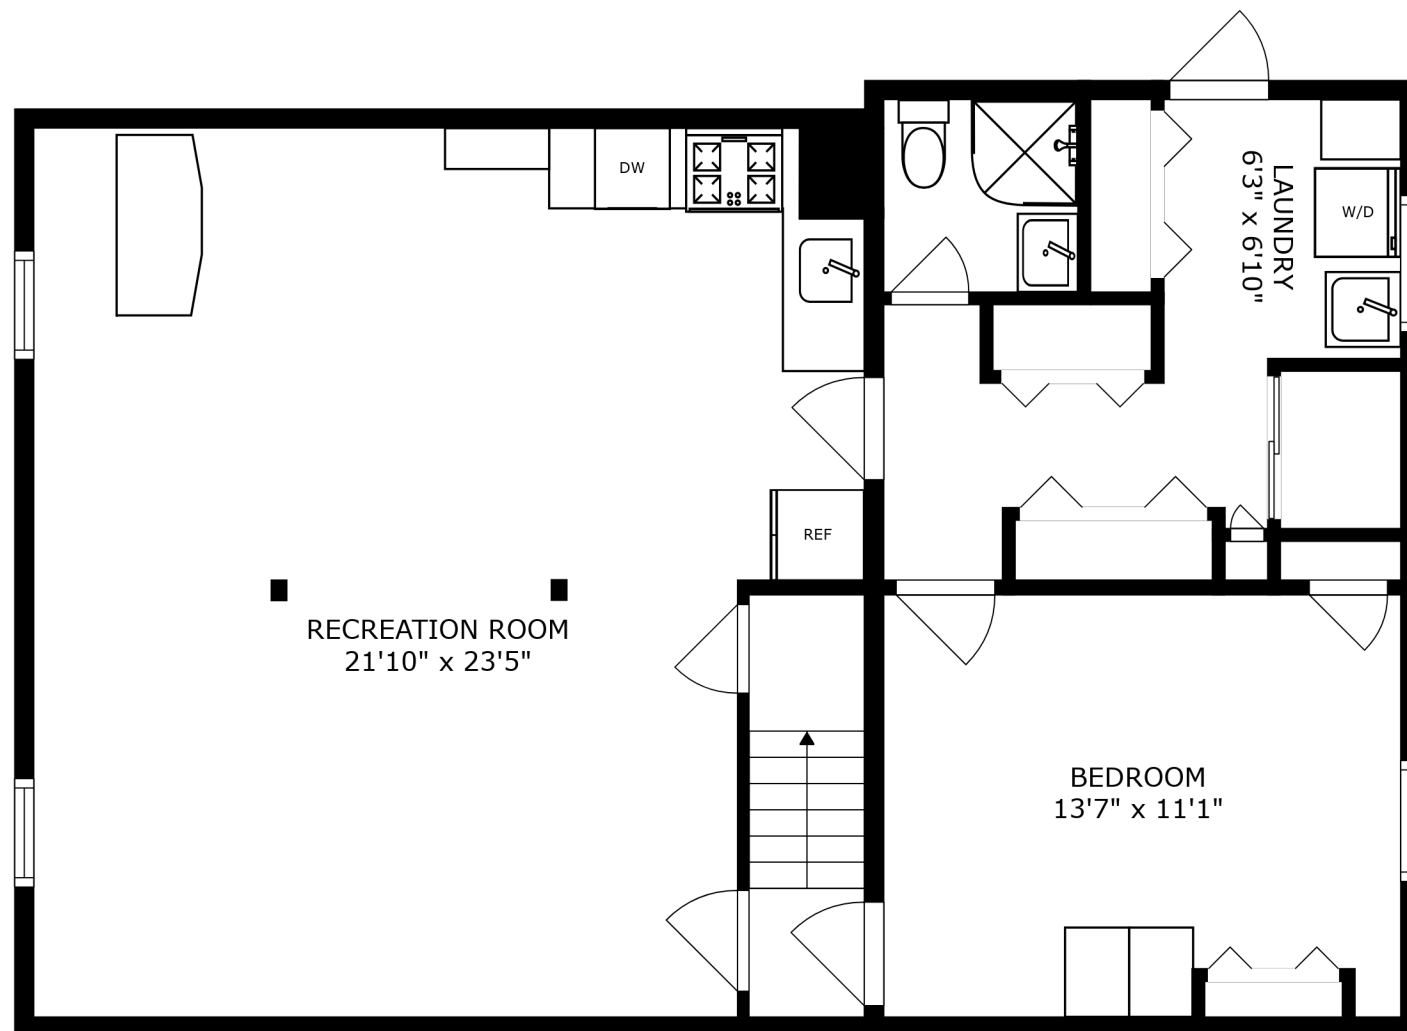

FLOOR 2

FLOOR 3

FLOOR 1

BEDROOM  
18'9" x 7'11"

BATH  
4'11" x 7'11"

BEDROOM  
11'2" x 21'0"

BEDROOM  
19'8" x 12'7"

SIZES AND DIMENSIONS ARE APPROXIMATE, ACTUAL MAY VARY.

RECREATION ROOM  
21'10" x 23'5"

BEDROOM  
13'7" x 11'1"

LAUNDRY  
6'3" x 6'10"

DW

REF

W/D