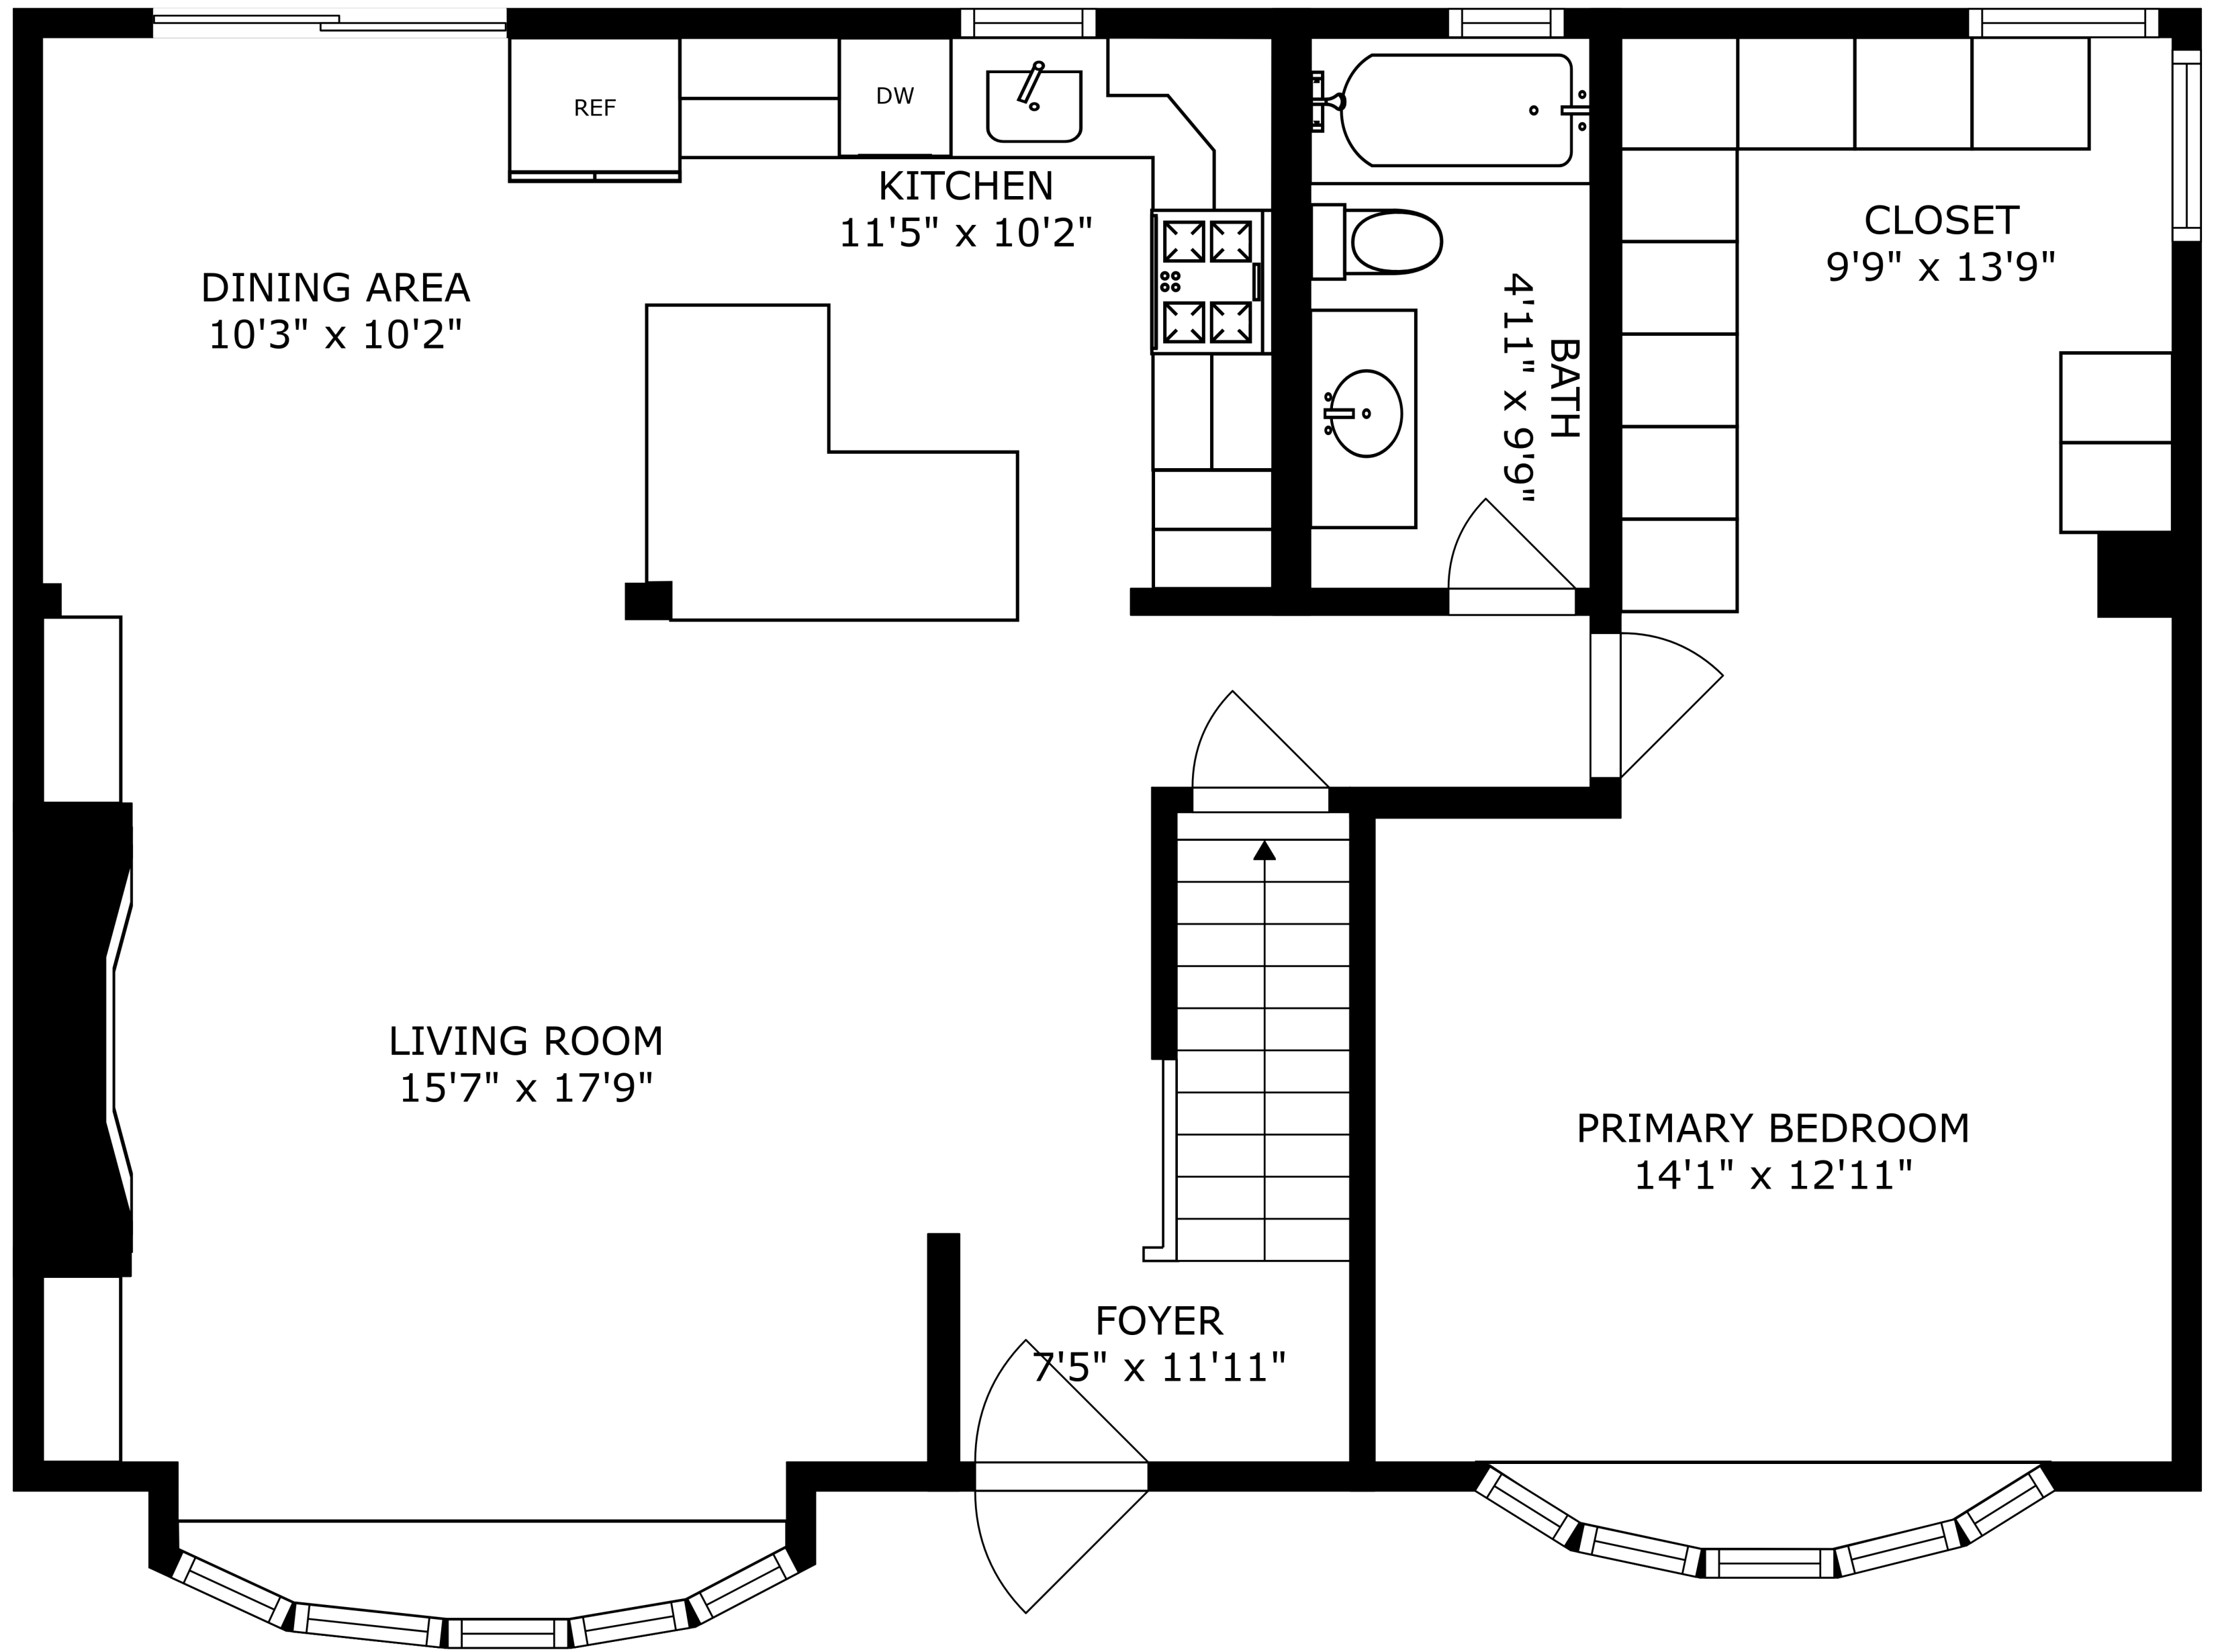

FLOOR 2

FLOOR 3

FLOOR 1

BEDROOM  
18'9" x 7'11"

BATH  
4'11" x 7'11"

BEDROOM  
11'2" x 21'0"

BEDROOM  
19'8" x 12'7"

SIZES AND DIMENSIONS ARE APPROXIMATE, ACTUAL MAY VARY.

RECREATION ROOM  
21'10" x 23'5"

BEDROOM  
13'7" x 11'1"

LAUNDRY  
6'3" x 6'10"

DW

REF

W/D