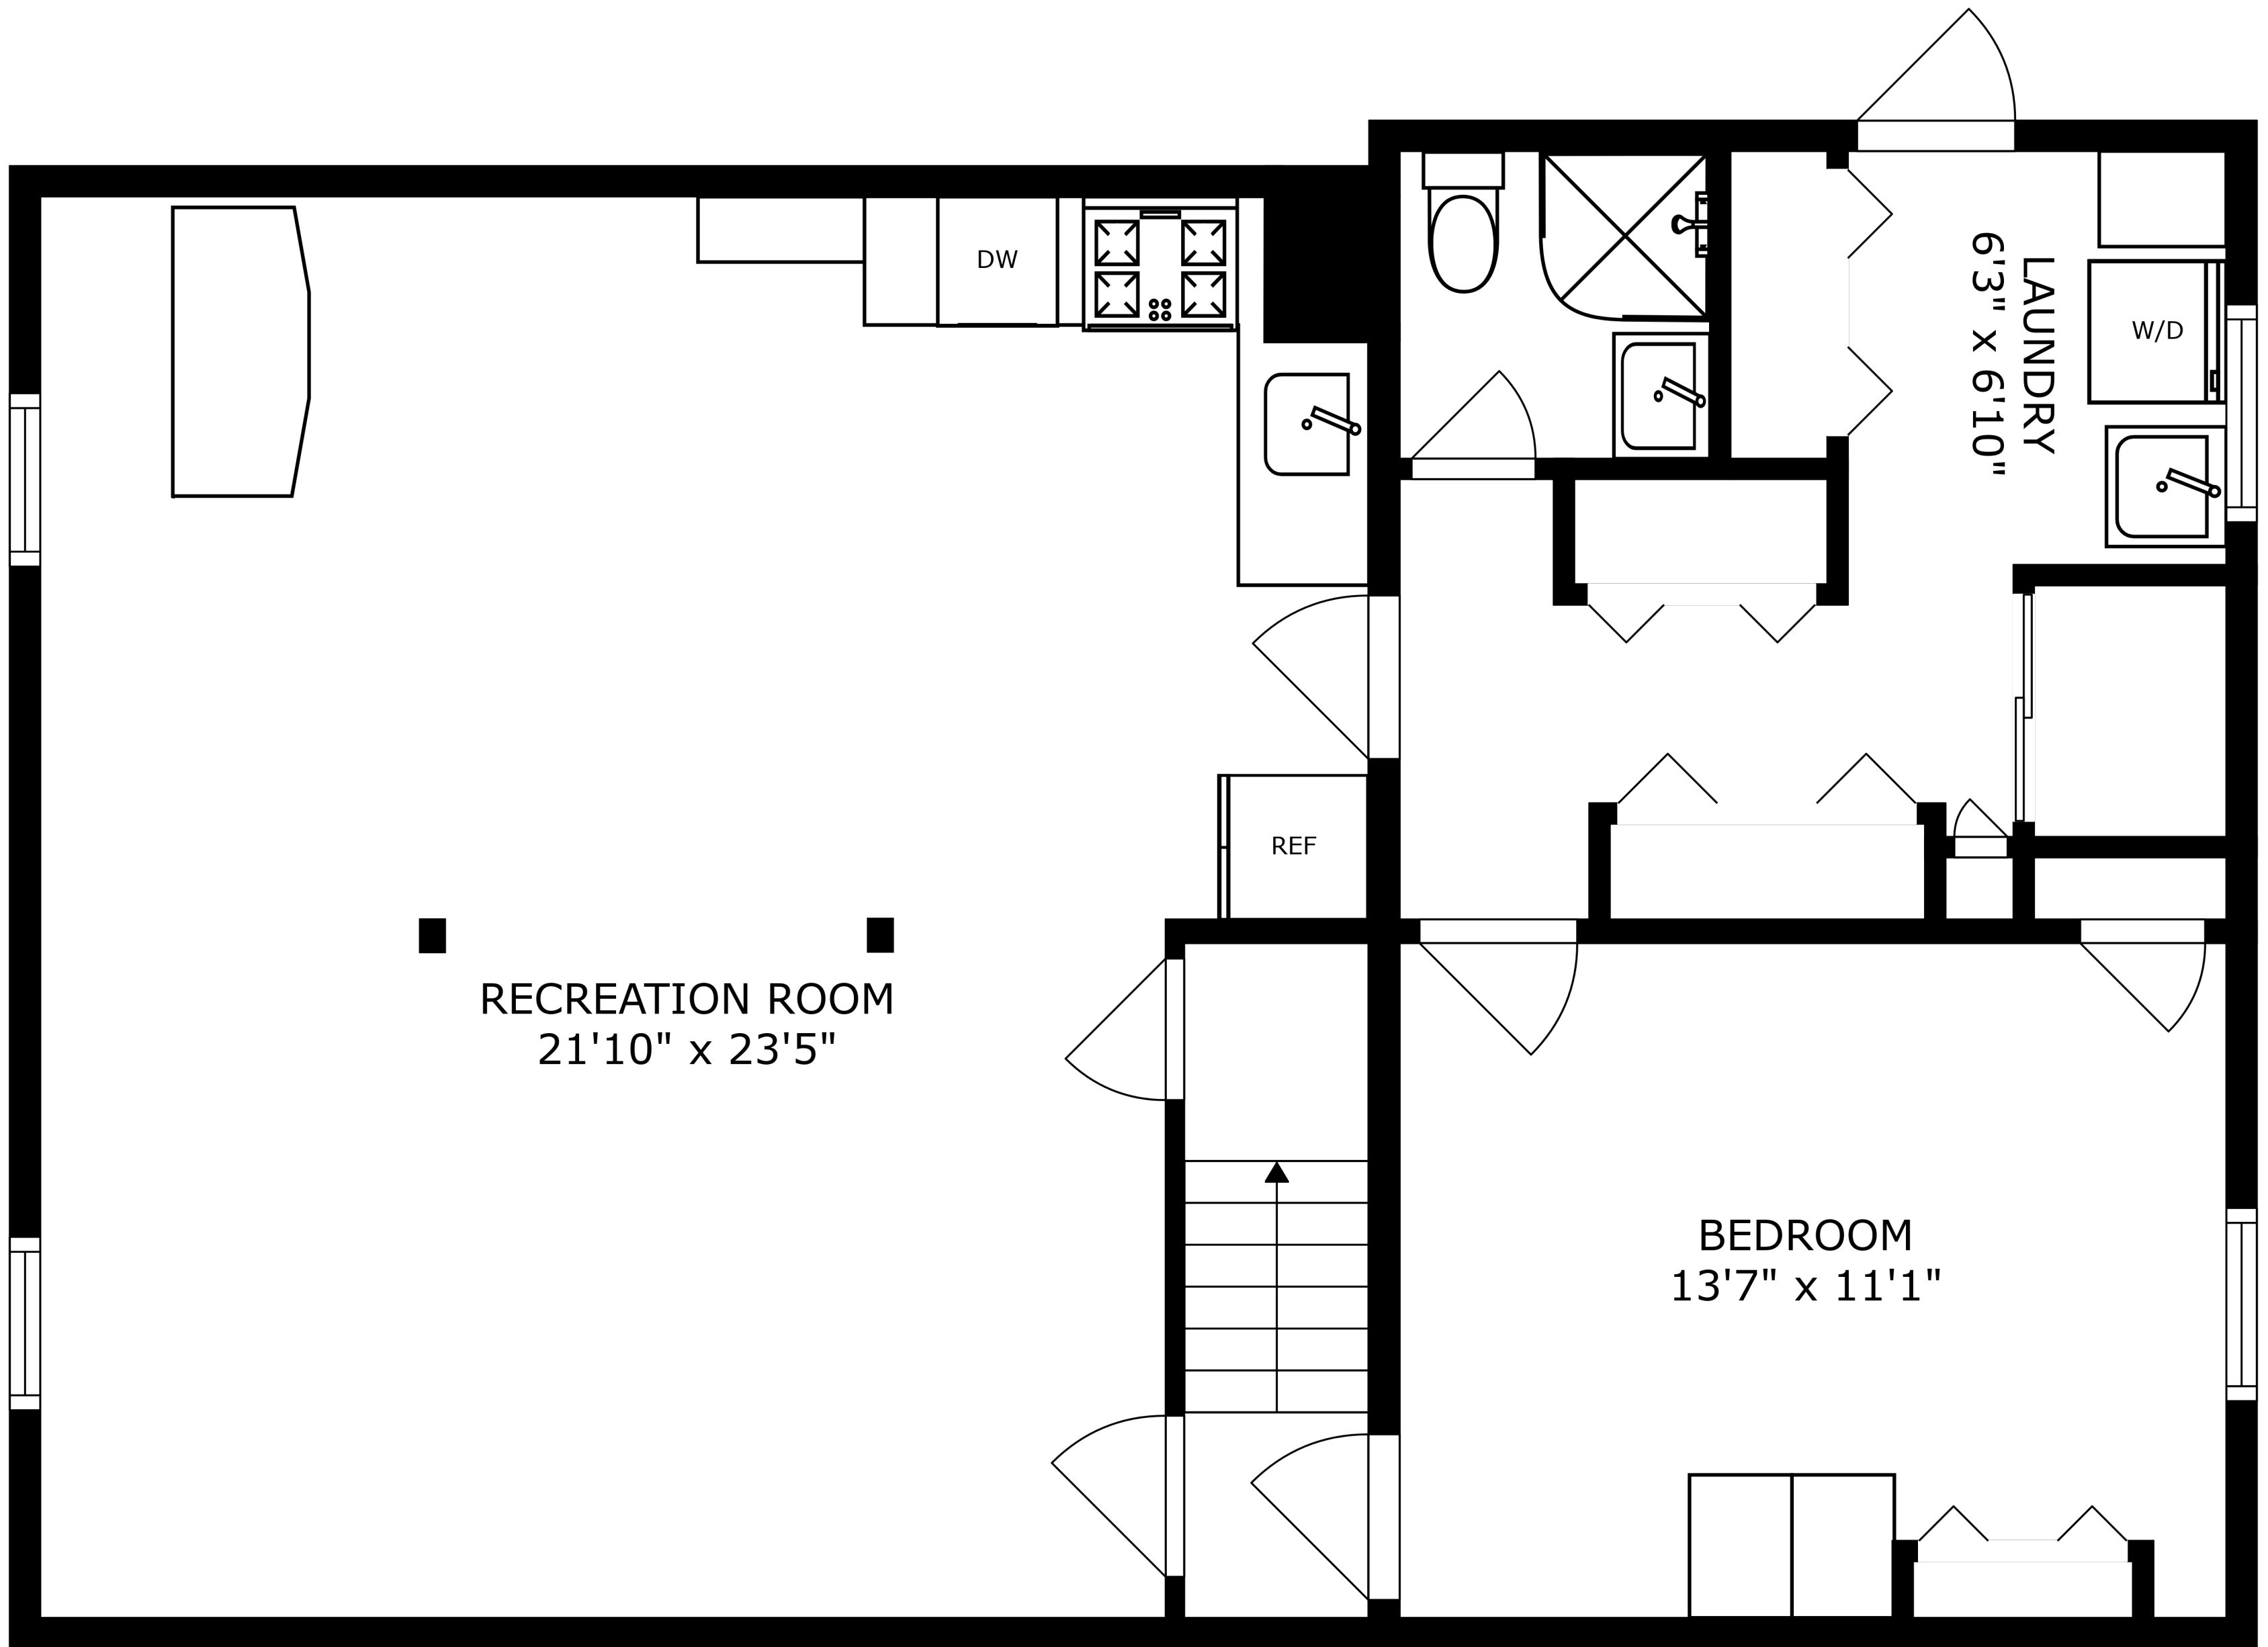

FLOOR 2

FLOOR 3

FLOOR 1

BEDROOM  
18'9" x 7'11"

BATH  
4'11" x 7'11"

BEDROOM  
11'2" x 21'0"

BEDROOM  
19'8" x 12'7"

SIZES AND DIMENSIONS ARE APPROXIMATE, ACTUAL MAY VARY.

RECREATION ROOM  
21'10" x 23'5"

BEDROOM  
13'7" x 11'1"

LAUNDRY  
6'3" x 6'10"

DW

REF

W/D