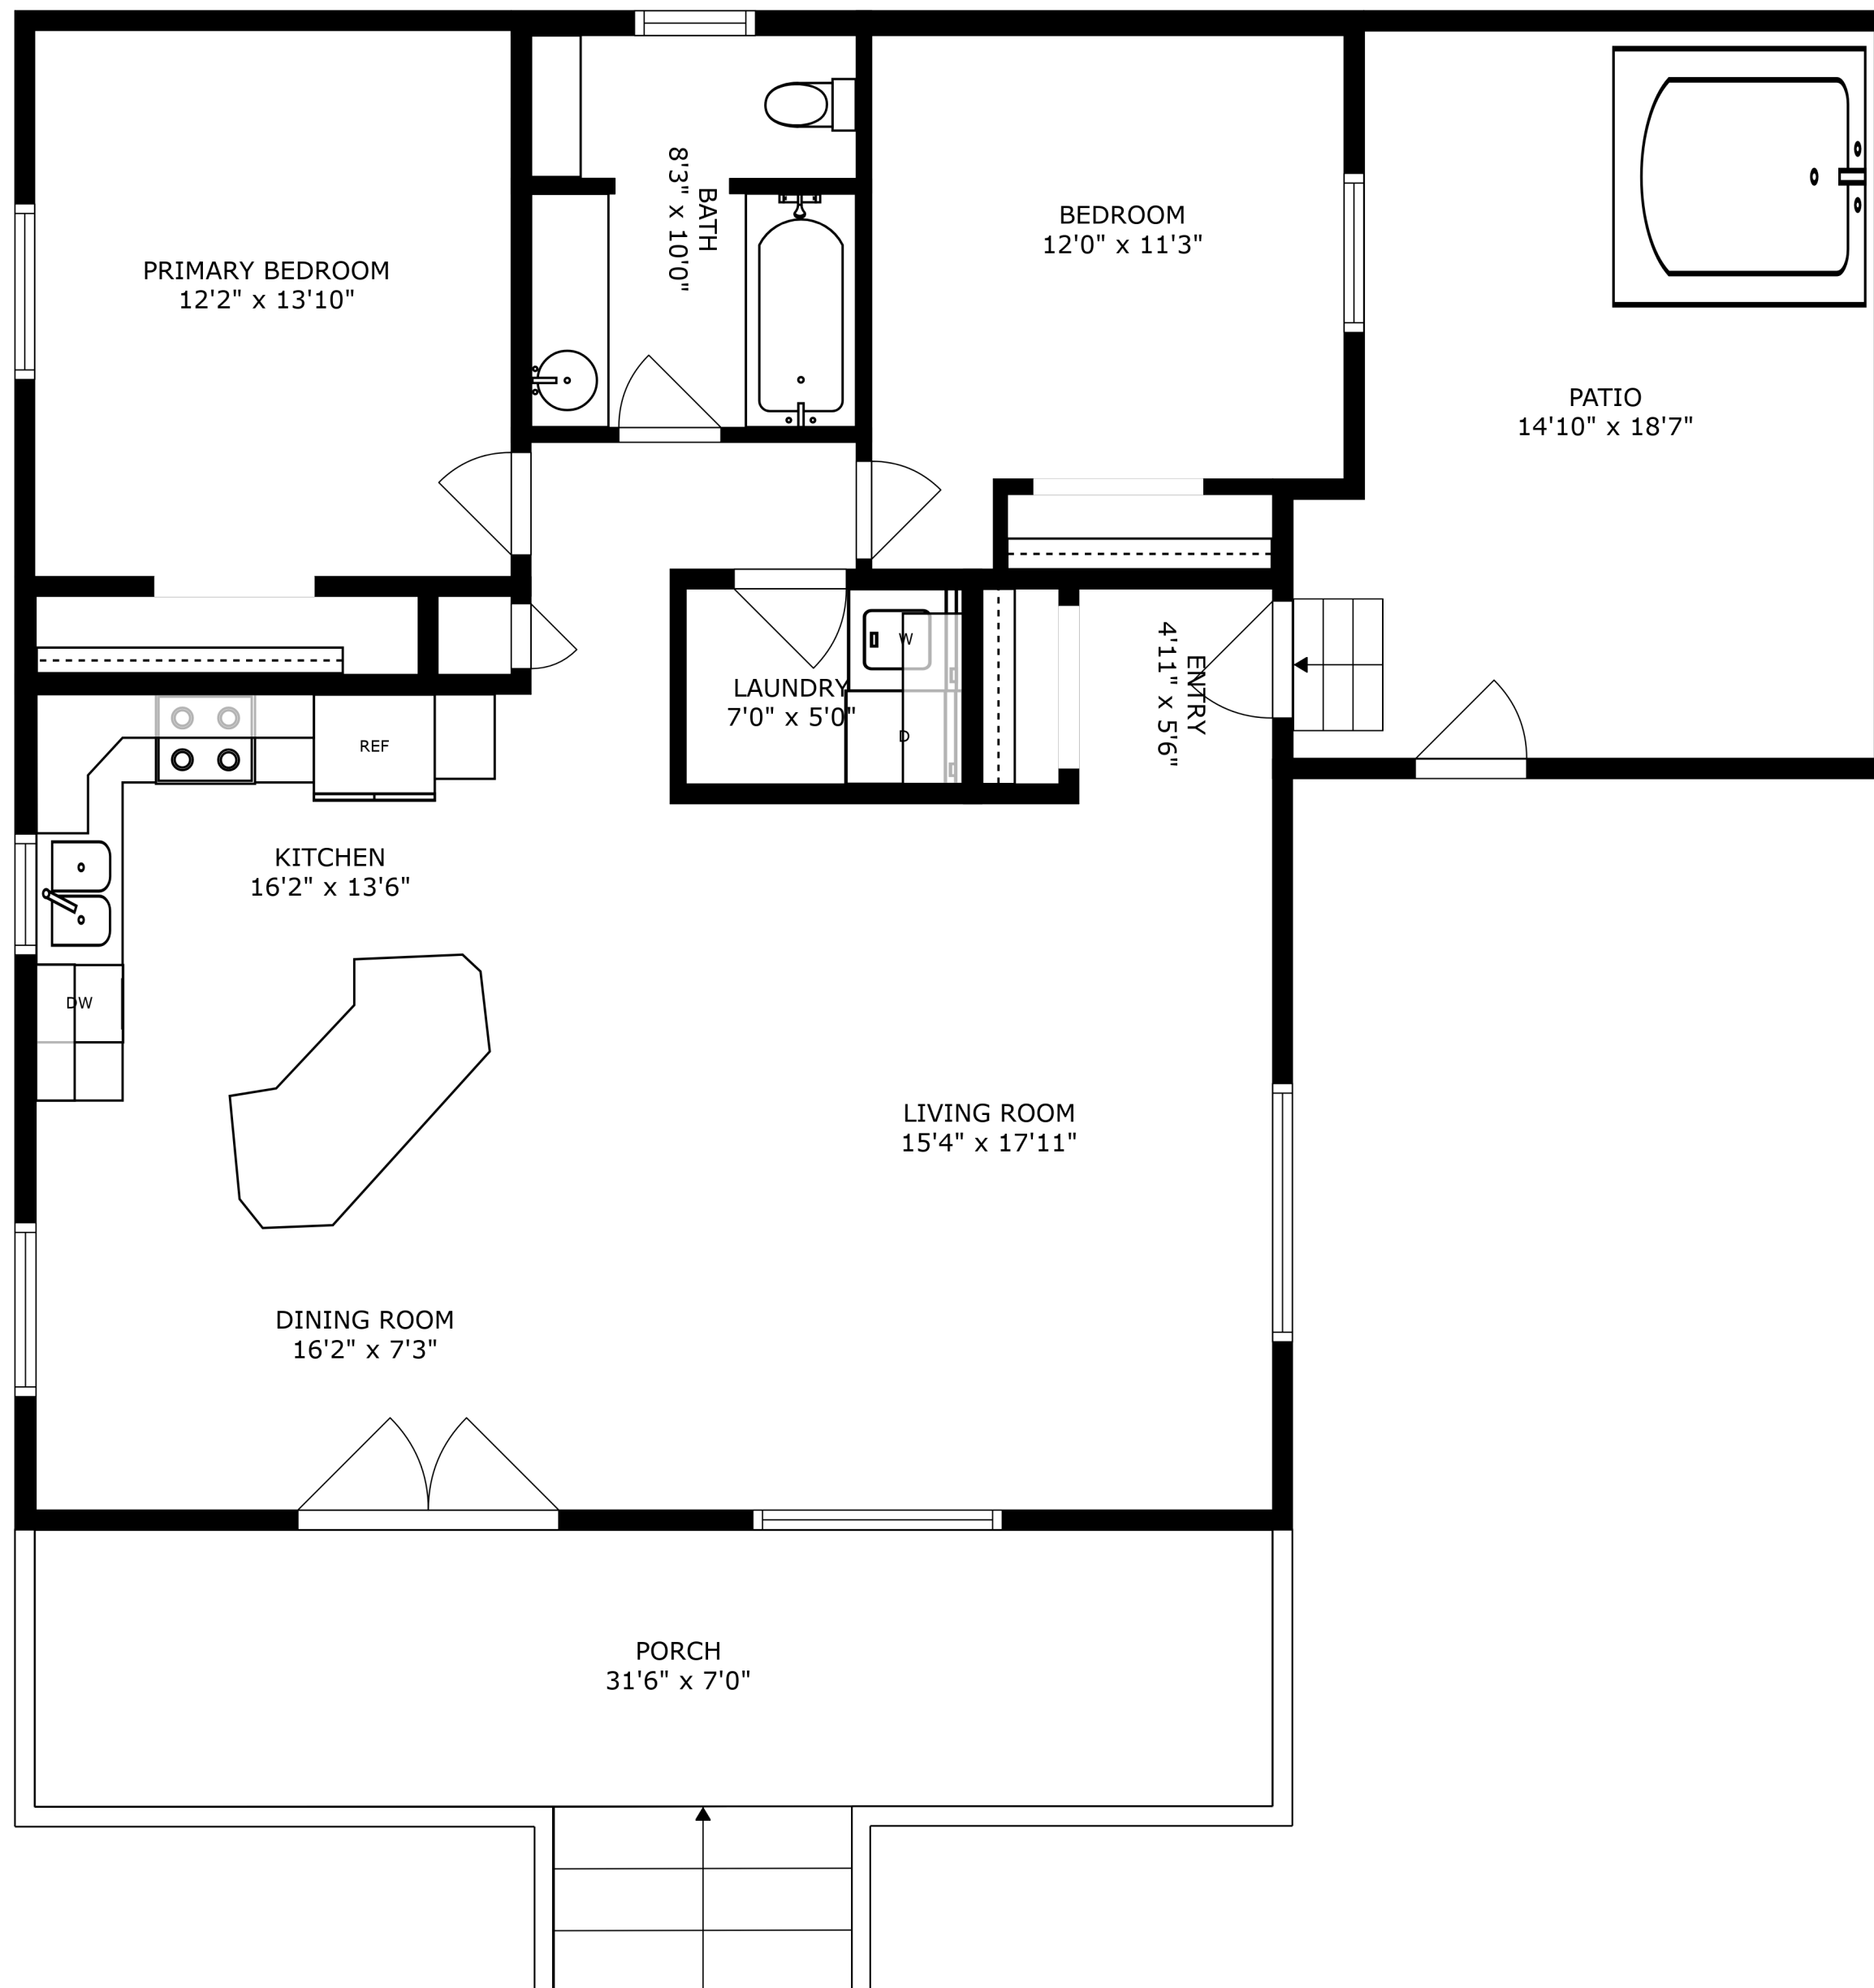

SHOP

FLOOR 1

SIZES AND DIMENSIONS ARE APPROXIMATE, ACTUAL MAY VARY.

SIZES AND DIMENSIONS ARE APPROXIMATE, ACTUAL MAY VARY.

SHOP
29'8" x 39'6"

BATH
7'11" x 7'5"