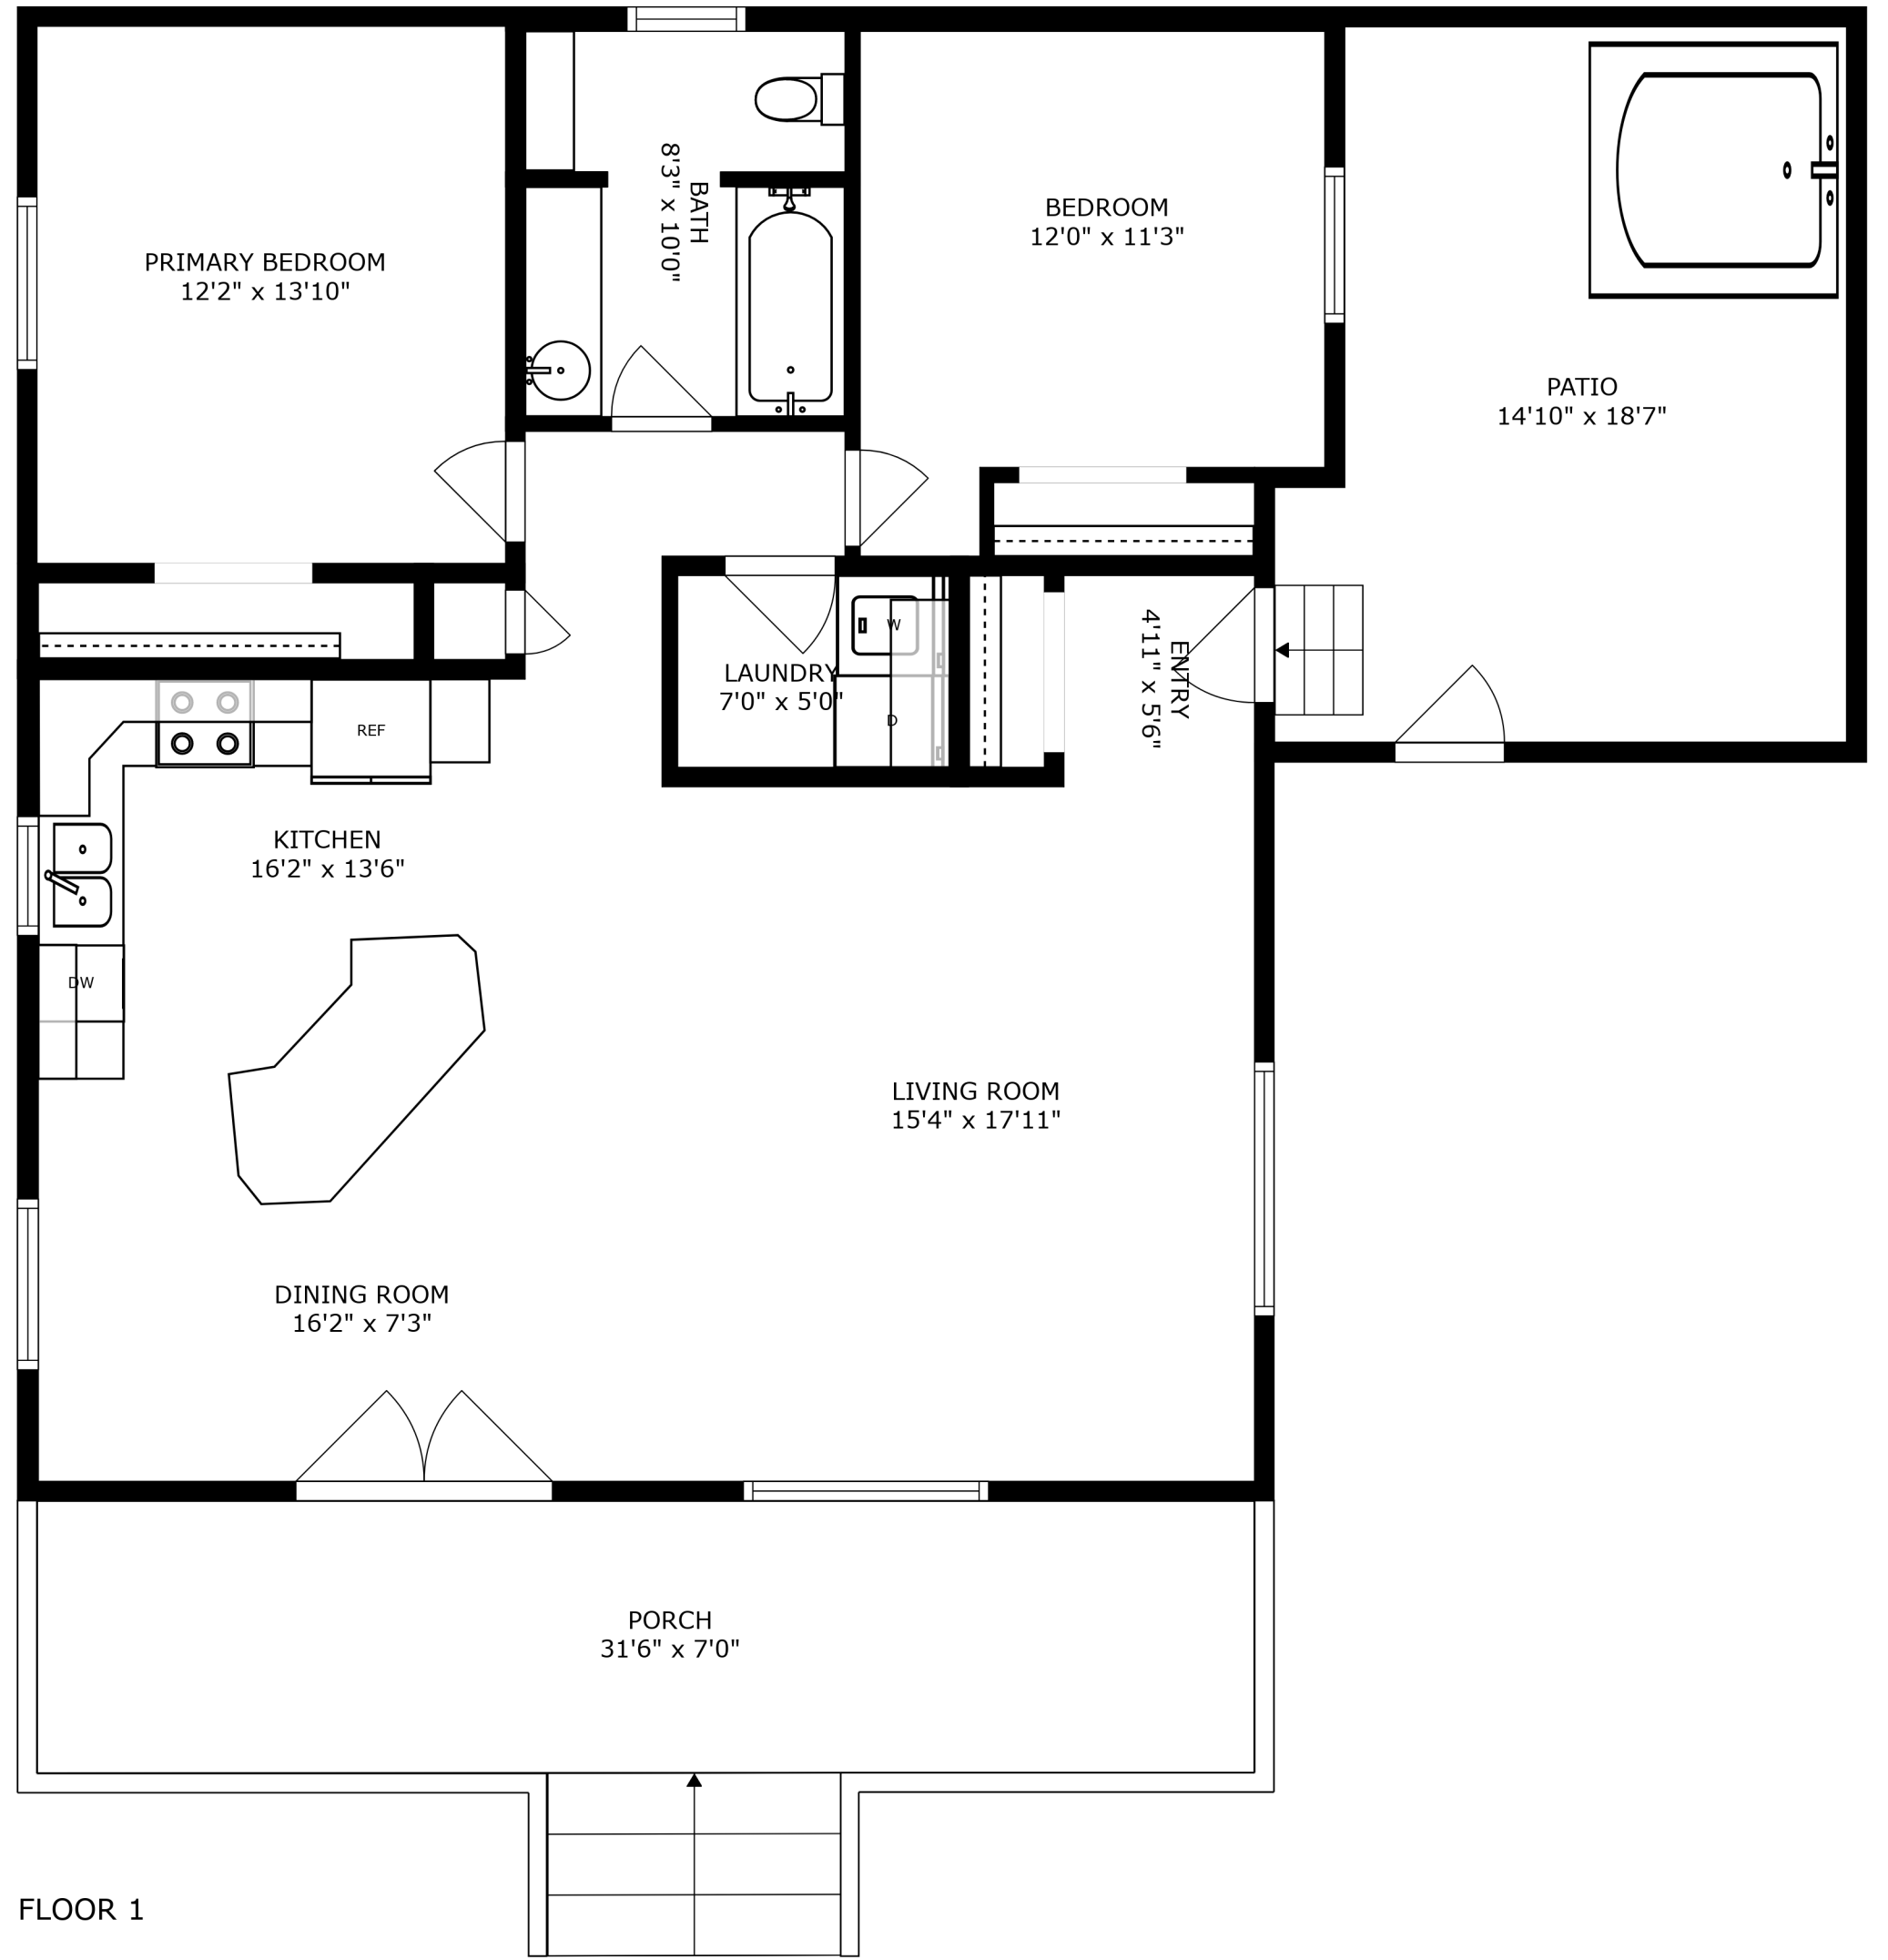

SHOP

FLOOR 1

SIZES AND DIMENSIONS ARE APPROXIMATE, ACTUAL MAY VARY.

SIZES AND DIMENSIONS ARE APPROXIMATE, ACTUAL MAY VARY.

SHOP
29'8" x 39'6"

BATH
7'11" x 7'5"