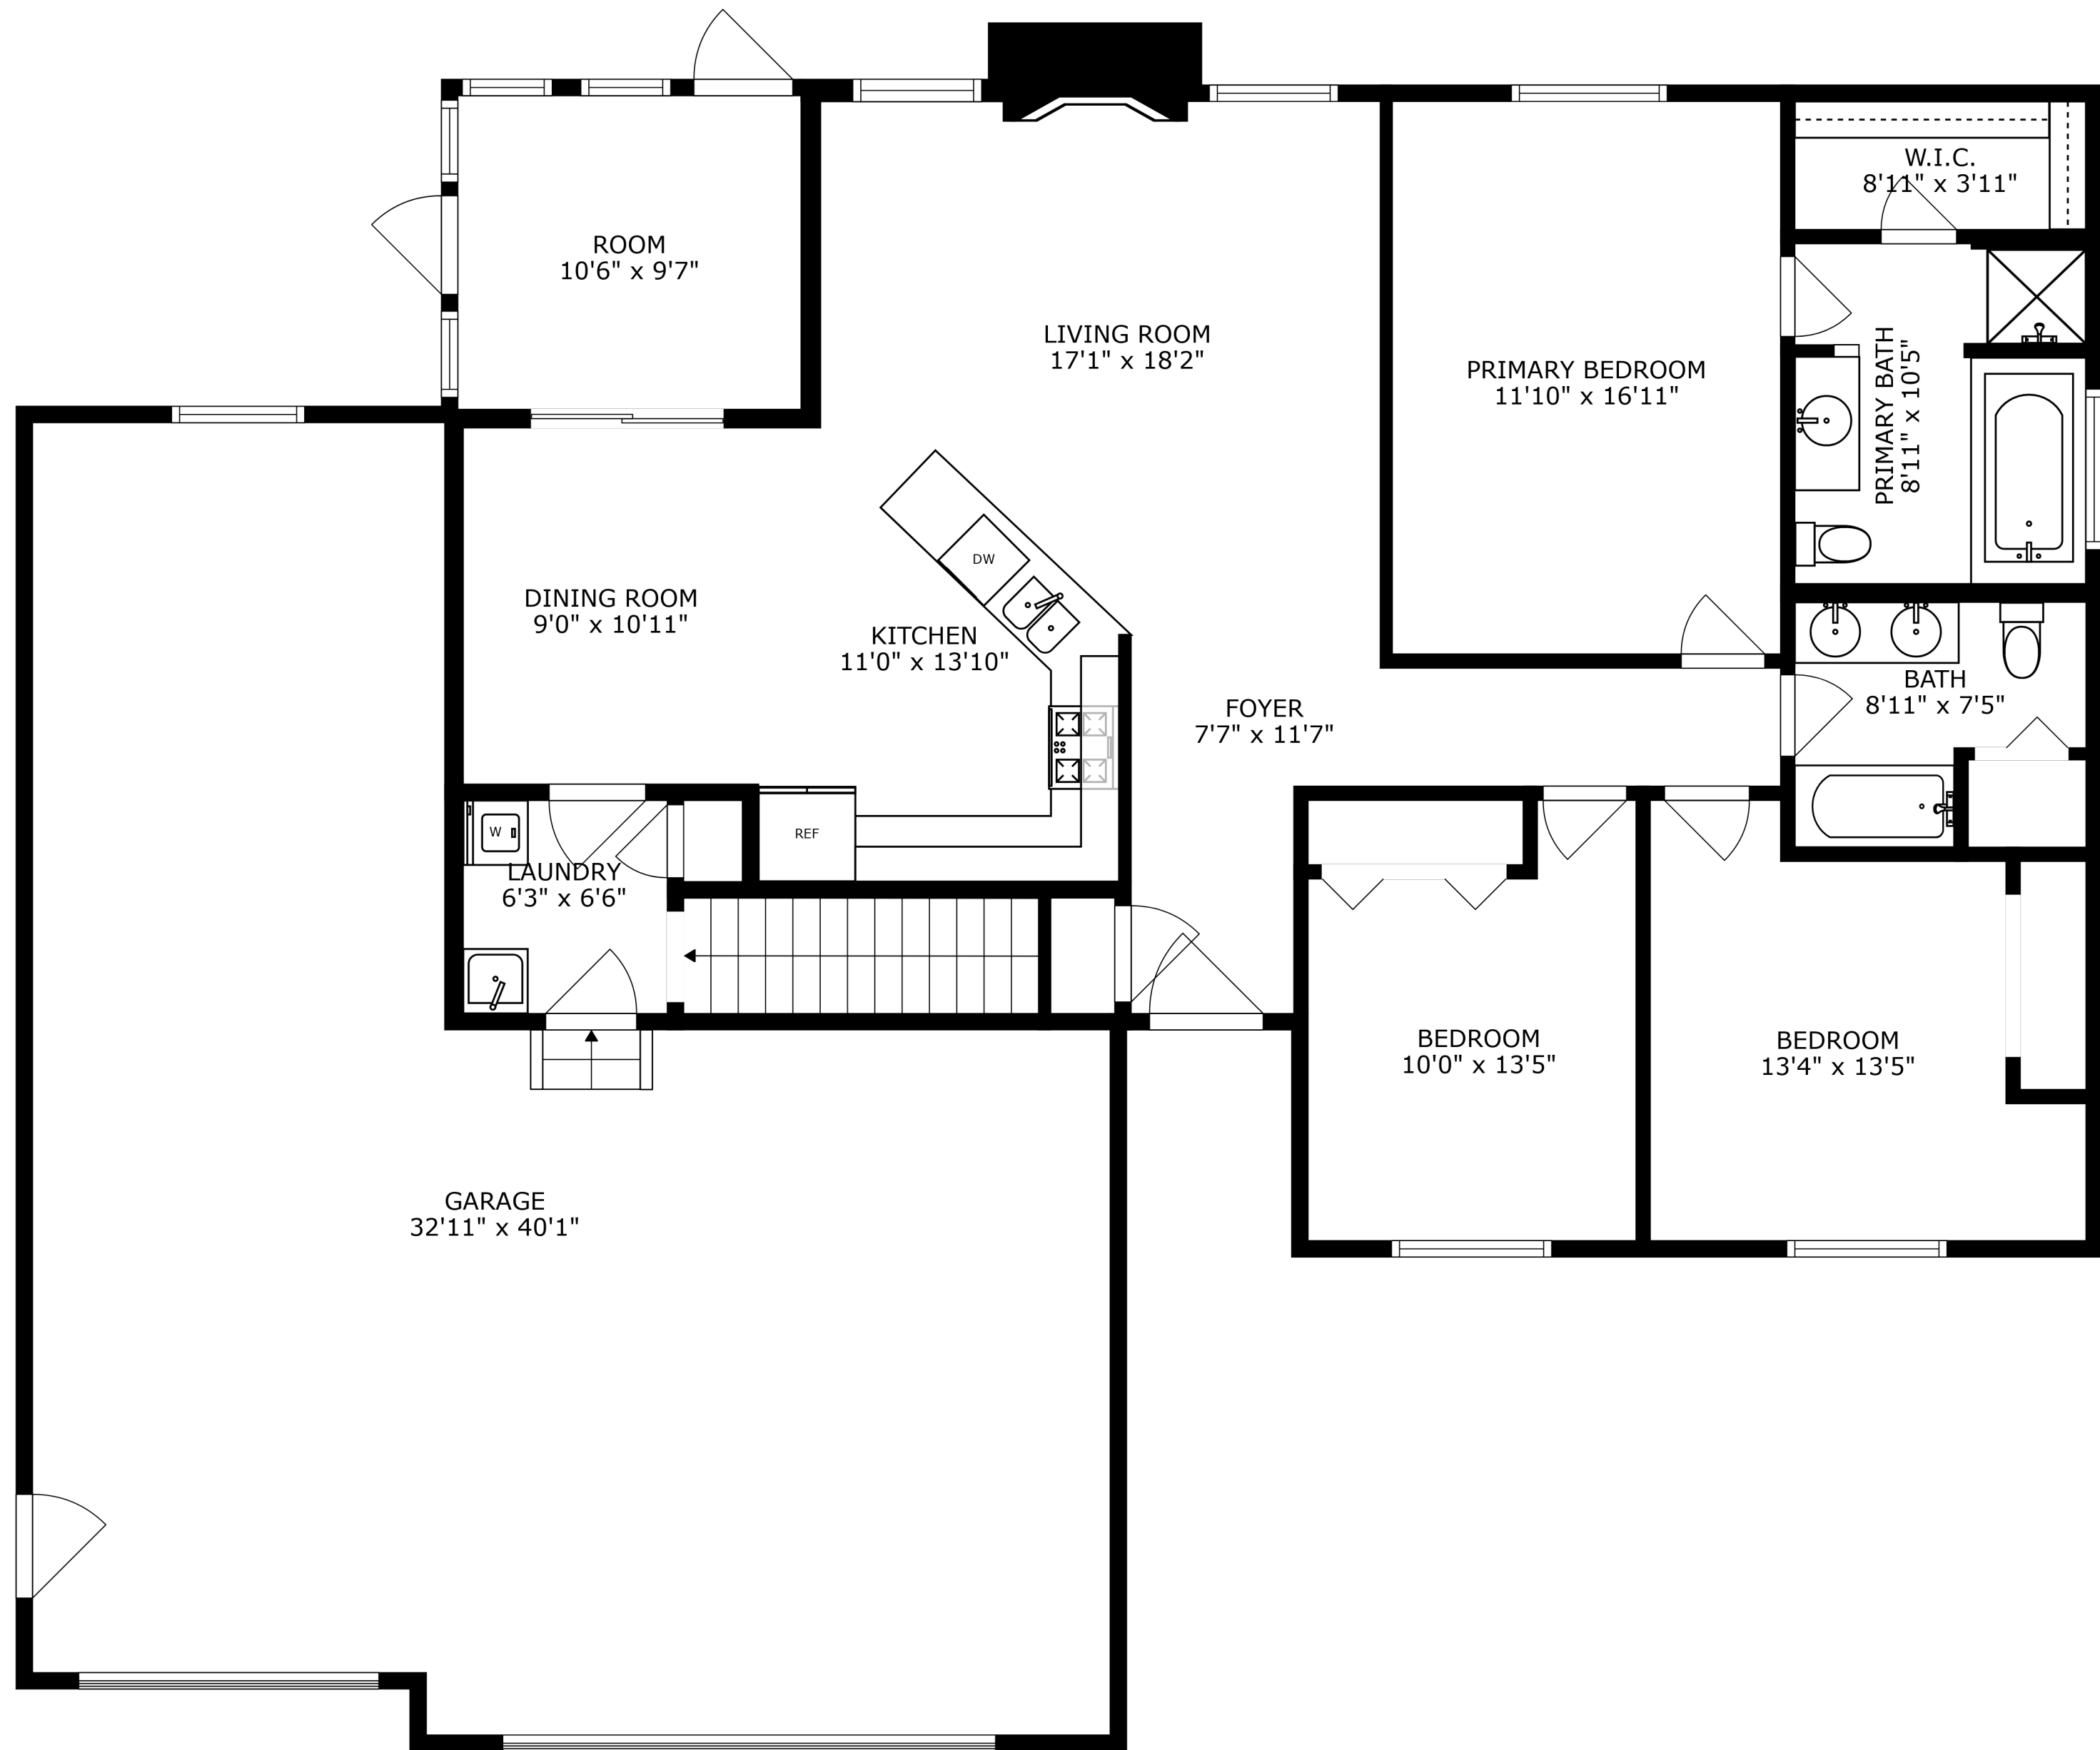

SIZES AND DIMENSIONS ARE APPROXIMATE, ACTUAL MAY VARY.

SIZES AND DIMENSIONS ARE APPROXIMATE, ACTUAL MAY VARY.

RECREATION ROOM
24'8" x 26'8"

ROOM
16'3" x 14'0"

STORAGE
6'8" x 8'2"

BATH
11'5" x 5'5"

BEDROOM
11'5" x 13'0"

STORAGE
3'1" x 6'8"

W.I.C.
7'5" x 6'2"