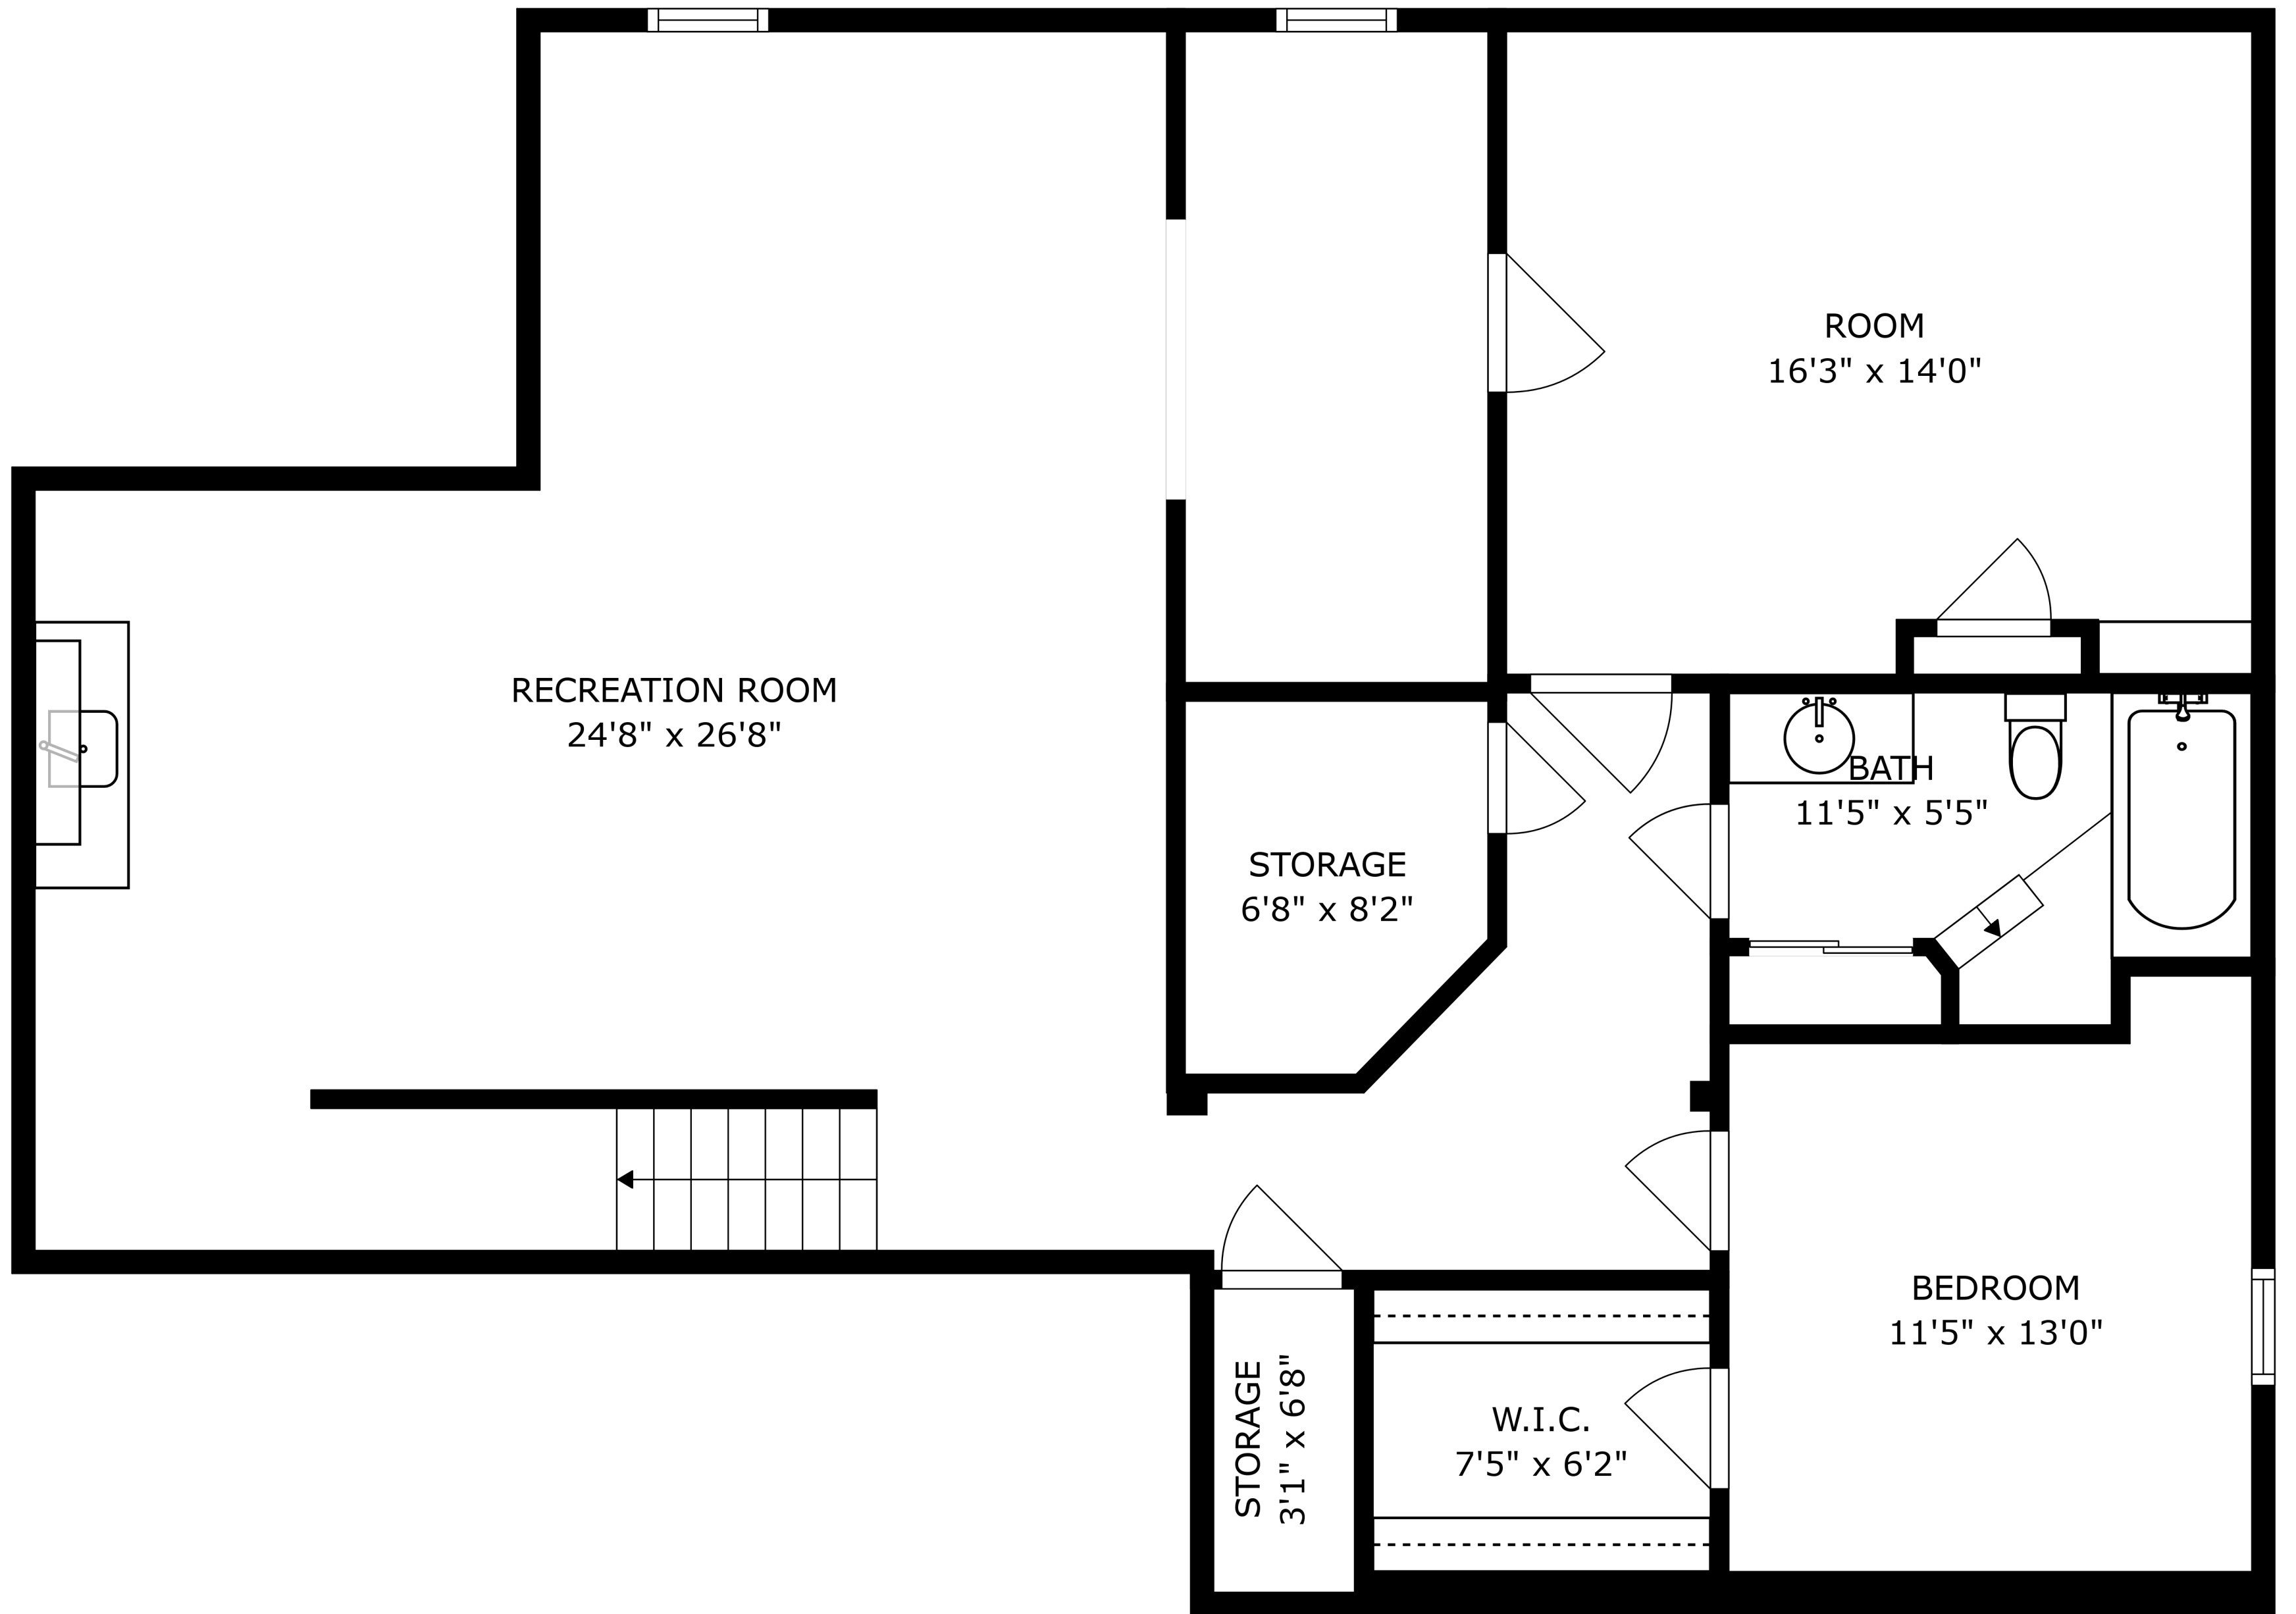

SIZES AND DIMENSIONS ARE APPROXIMATE, ACTUAL MAY VARY.

SIZES AND DIMENSIONS ARE APPROXIMATE, ACTUAL MAY VARY.

RECREATION ROOM
24'8" x 26'8"

ROOM
16'3" x 14'0"

STORAGE
6'8" x 8'2"

BATH
11'5" x 5'5"

BEDROOM
11'5" x 13'0"

STORAGE
3'1" x 6'8"

W.I.C.
7'5" x 6'2"