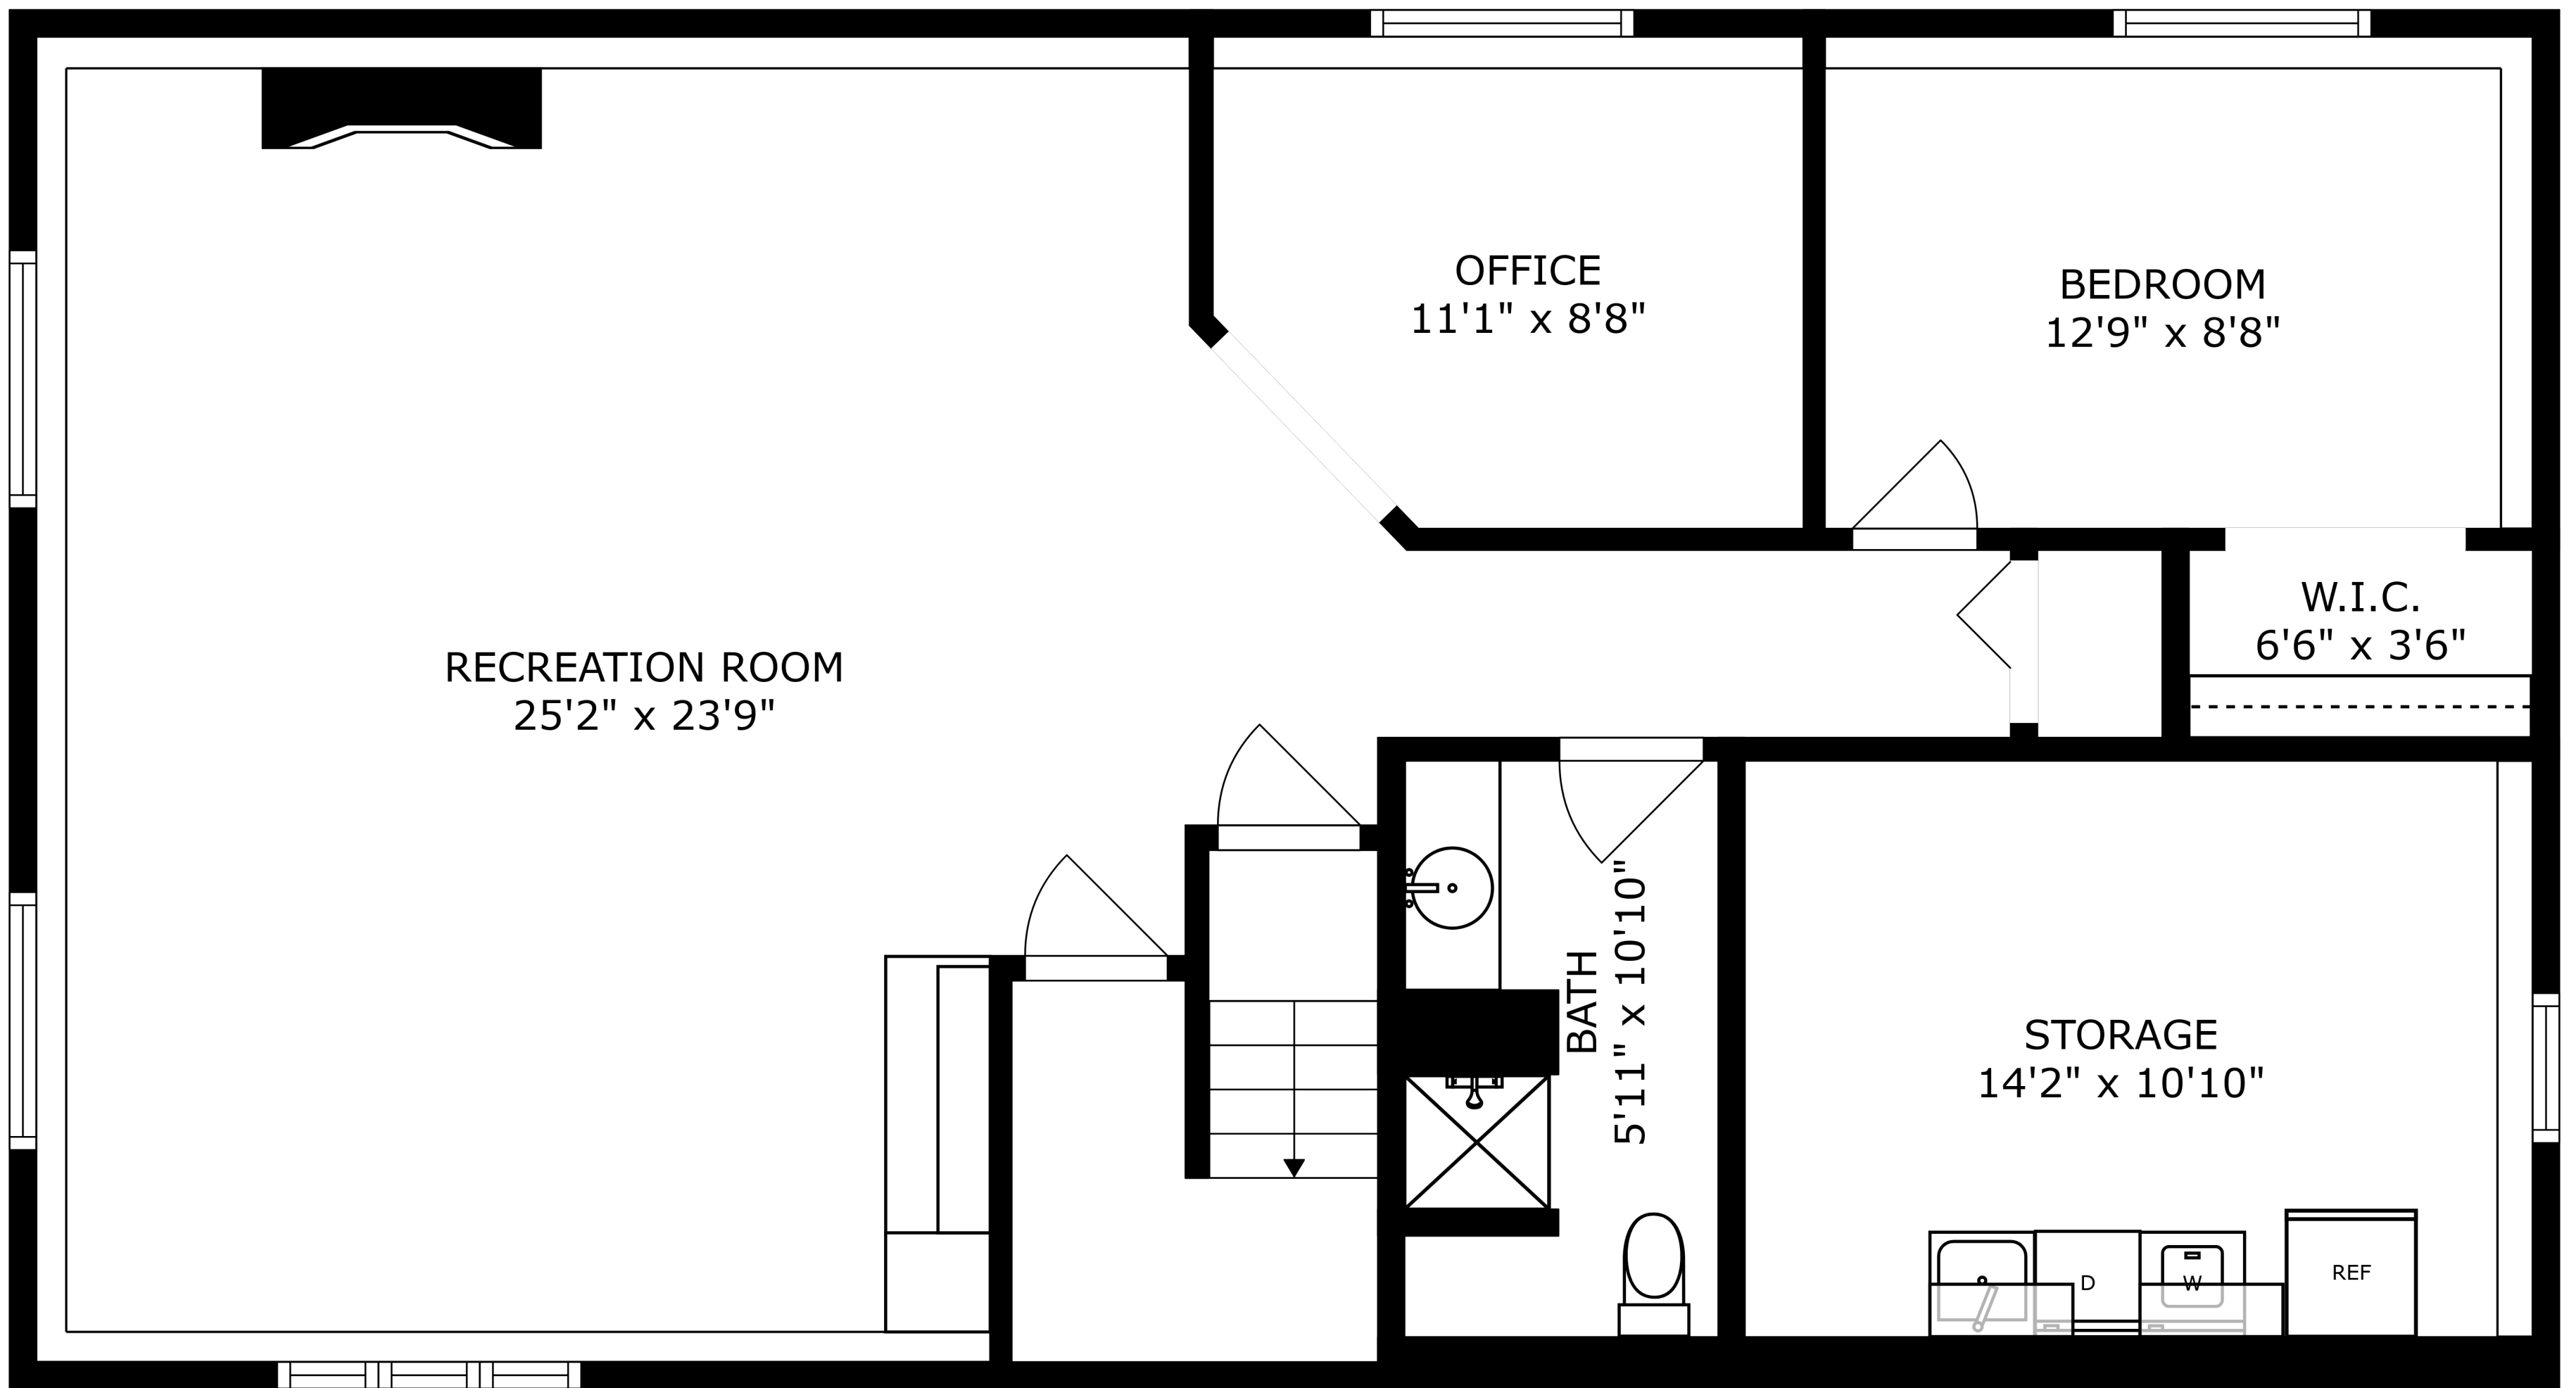

FLOOR 1

FLOOR 2

SIZES AND DIMENSIONS ARE APPROXIMATE, ACTUAL MAY VARY.

SIZES AND DIMENSIONS ARE APPROXIMATE, ACTUAL MAY VARY.

RECREATION ROOM  
25'2" x 23'9"

OFFICE  
11'1" x 8'8"

BEDROOM  
12'9" x 8'8"

W.I.C.  
6'6" x 3'6"

BATH  
5'11" x 10'10"

STORAGE  
14'2" x 10'10"

SIZES AND DIMENSIONS ARE APPROXIMATE, ACTUAL MAY VARY.