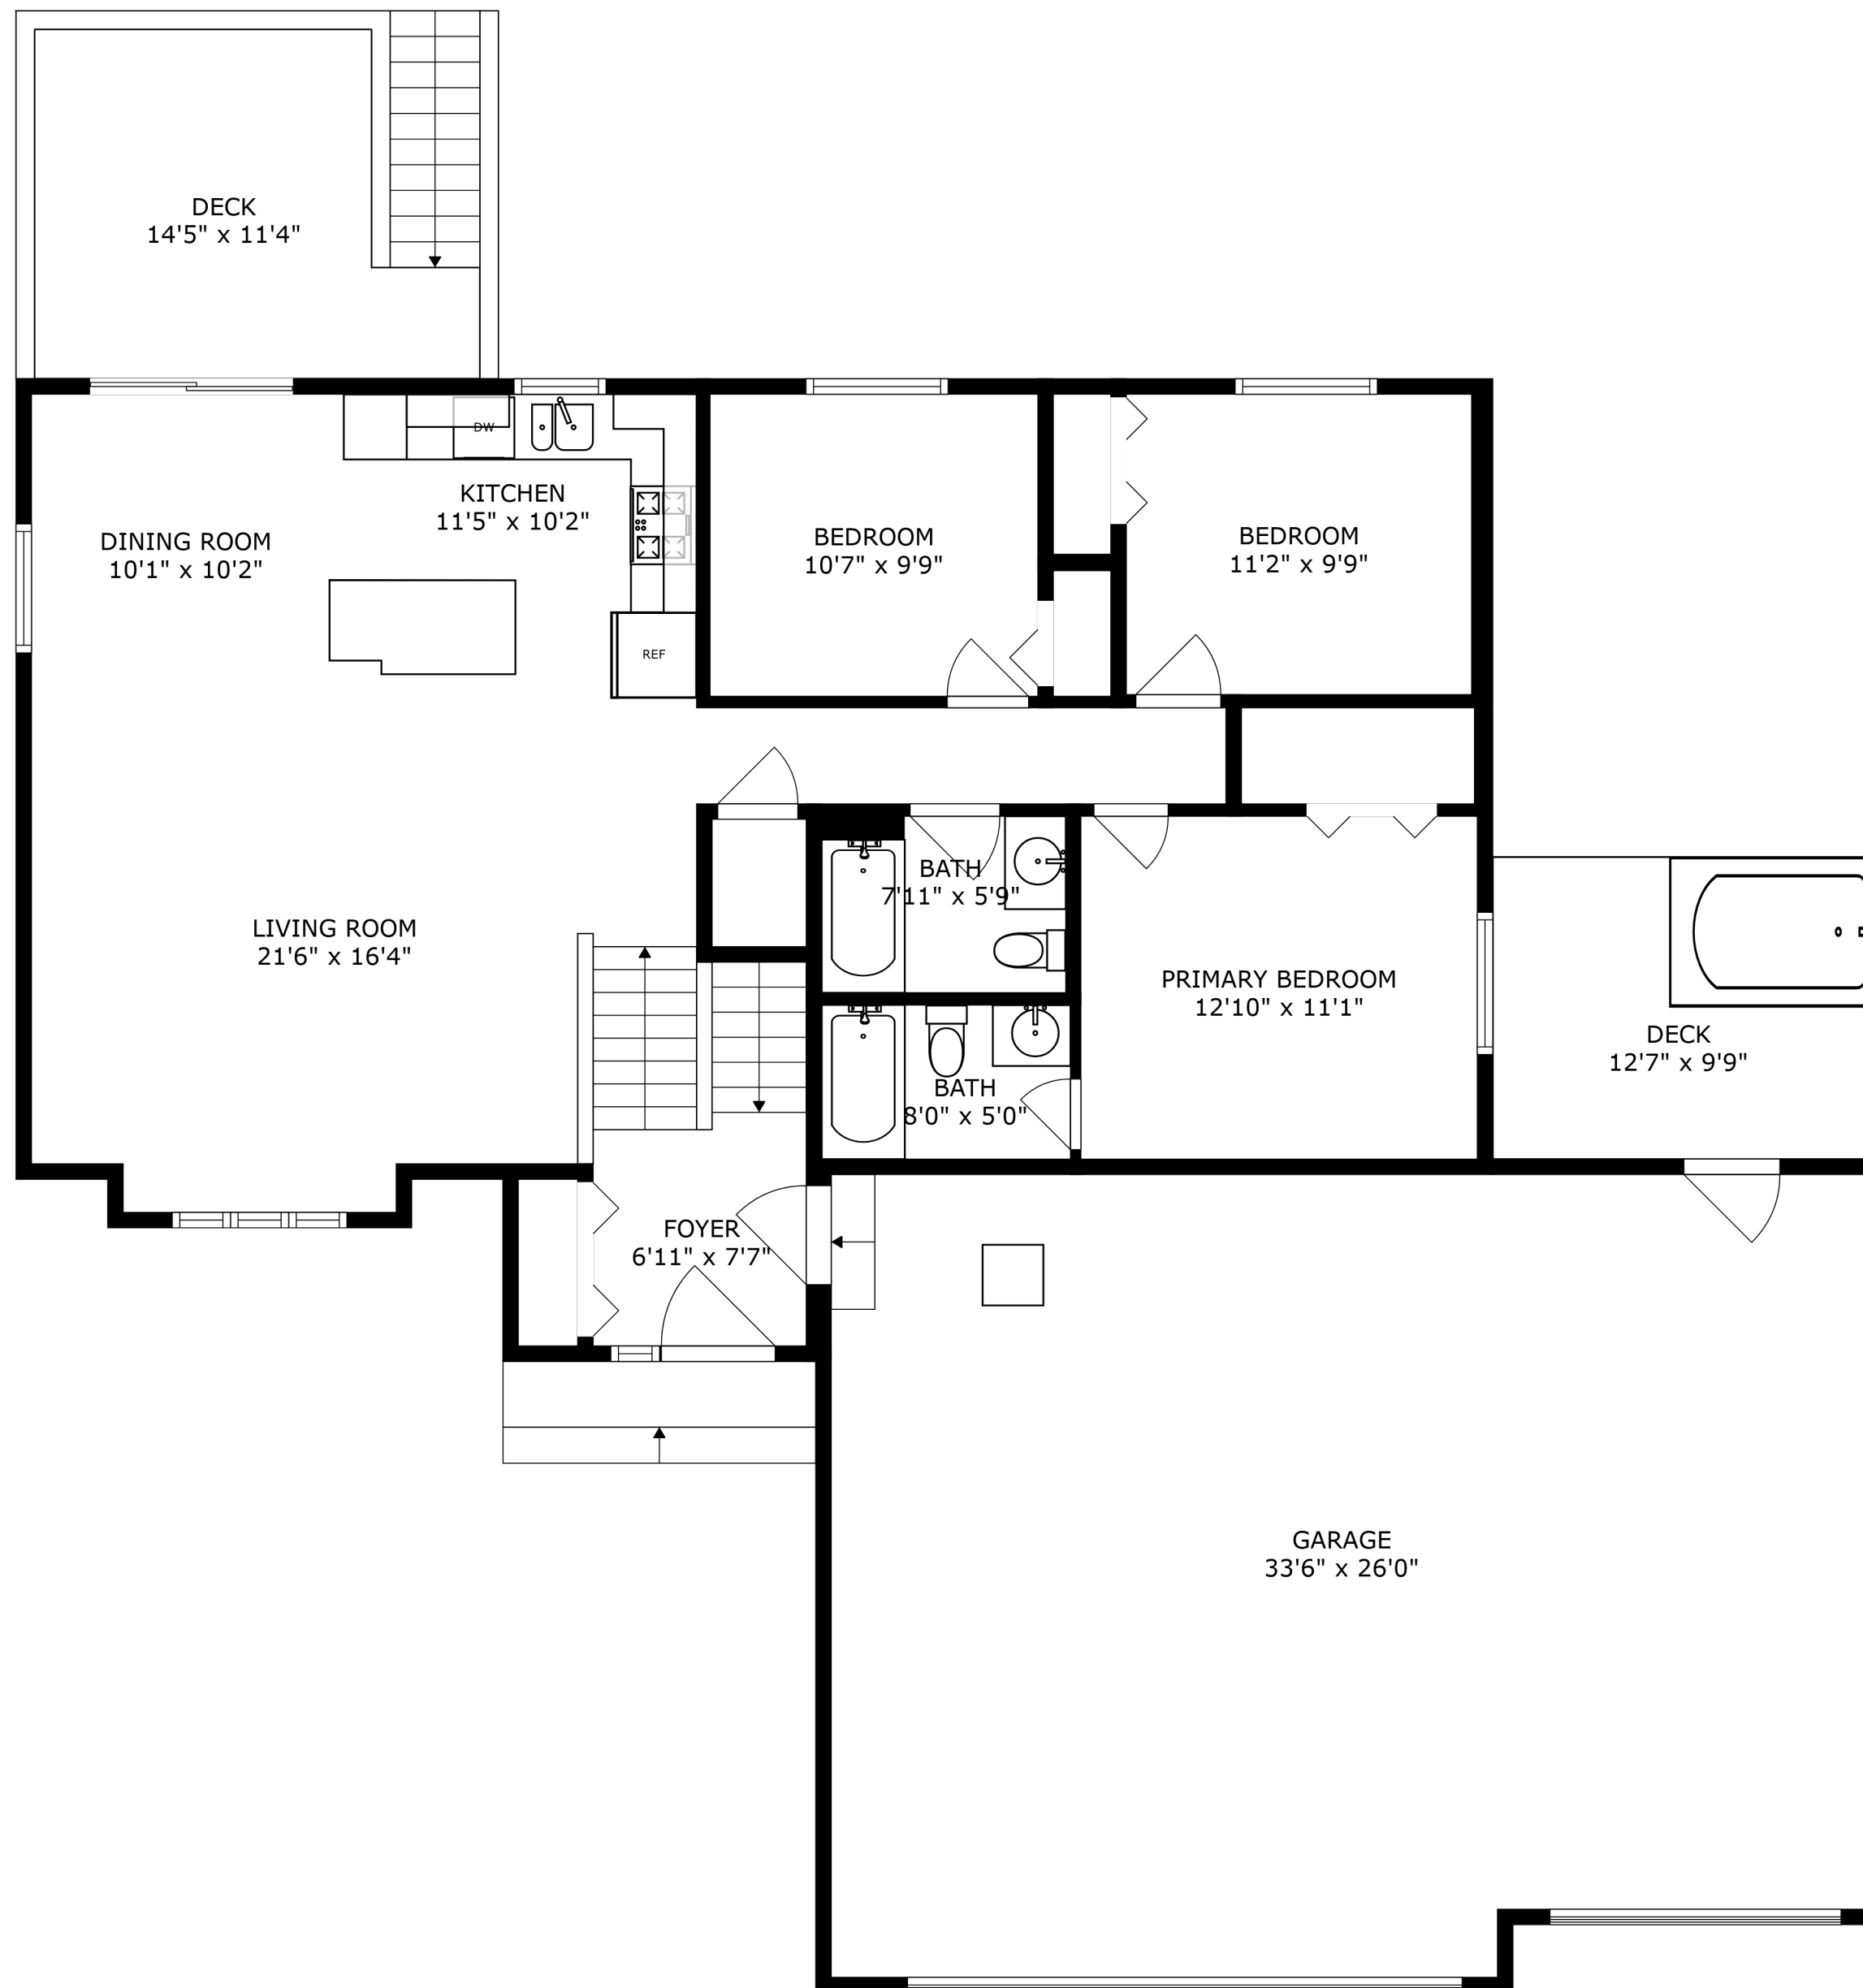

FLOOR 1

FLOOR 2

SIZES AND DIMENSIONS ARE APPROXIMATE, ACTUAL MAY VARY.

SIZES AND DIMENSIONS ARE APPROXIMATE, ACTUAL MAY VARY.

RECREATION ROOM  
25'2" x 23'9"

OFFICE  
11'1" x 8'8"

BEDROOM  
12'9" x 8'8"

W.I.C.  
6'6" x 3'6"

BATH  
5'11" x 10'10"

STORAGE  
14'2" x 10'10"

SIZES AND DIMENSIONS ARE APPROXIMATE, ACTUAL MAY VARY.