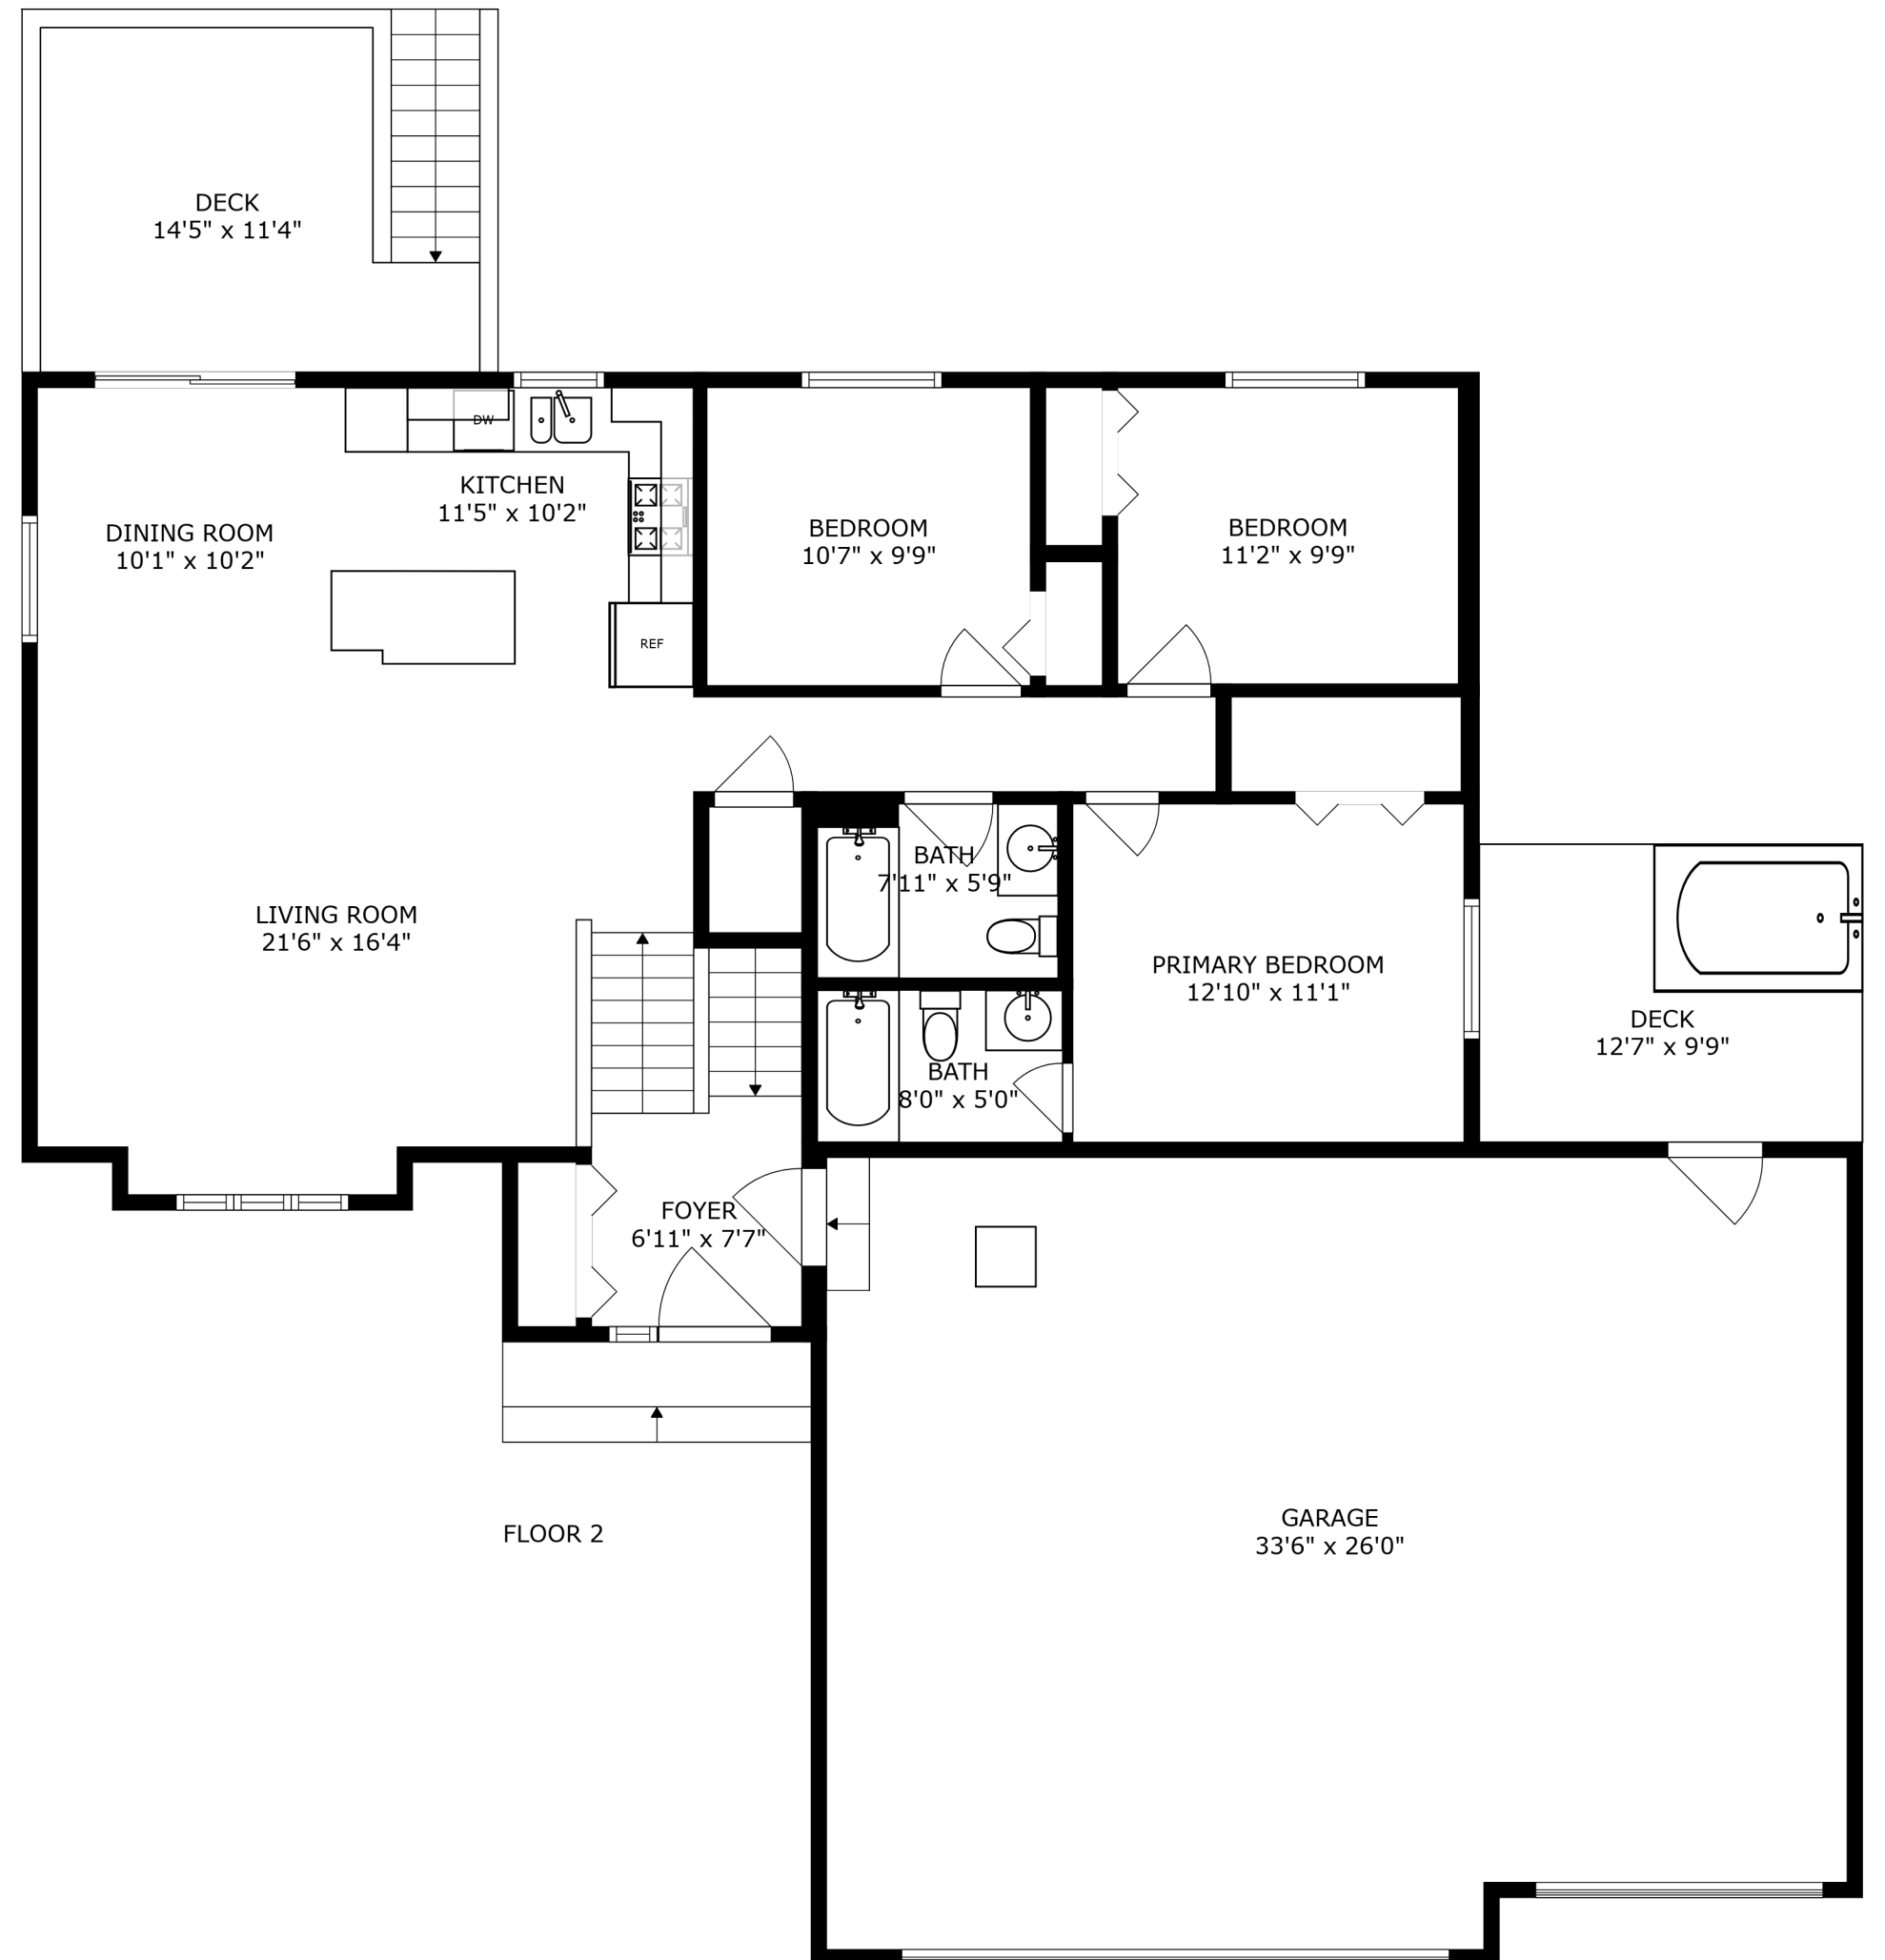

FLOOR 1

FLOOR 2

SIZES AND DIMENSIONS ARE APPROXIMATE, ACTUAL MAY VARY.

SIZES AND DIMENSIONS ARE APPROXIMATE, ACTUAL MAY VARY.

RECREATION ROOM  
25'2" x 23'9"

OFFICE  
11'1" x 8'8"

BEDROOM  
12'9" x 8'8"

W.I.C.  
6'6" x 3'6"

BATH  
5'11" x 10'10"

STORAGE  
14'2" x 10'10"

SIZES AND DIMENSIONS ARE APPROXIMATE, ACTUAL MAY VARY.