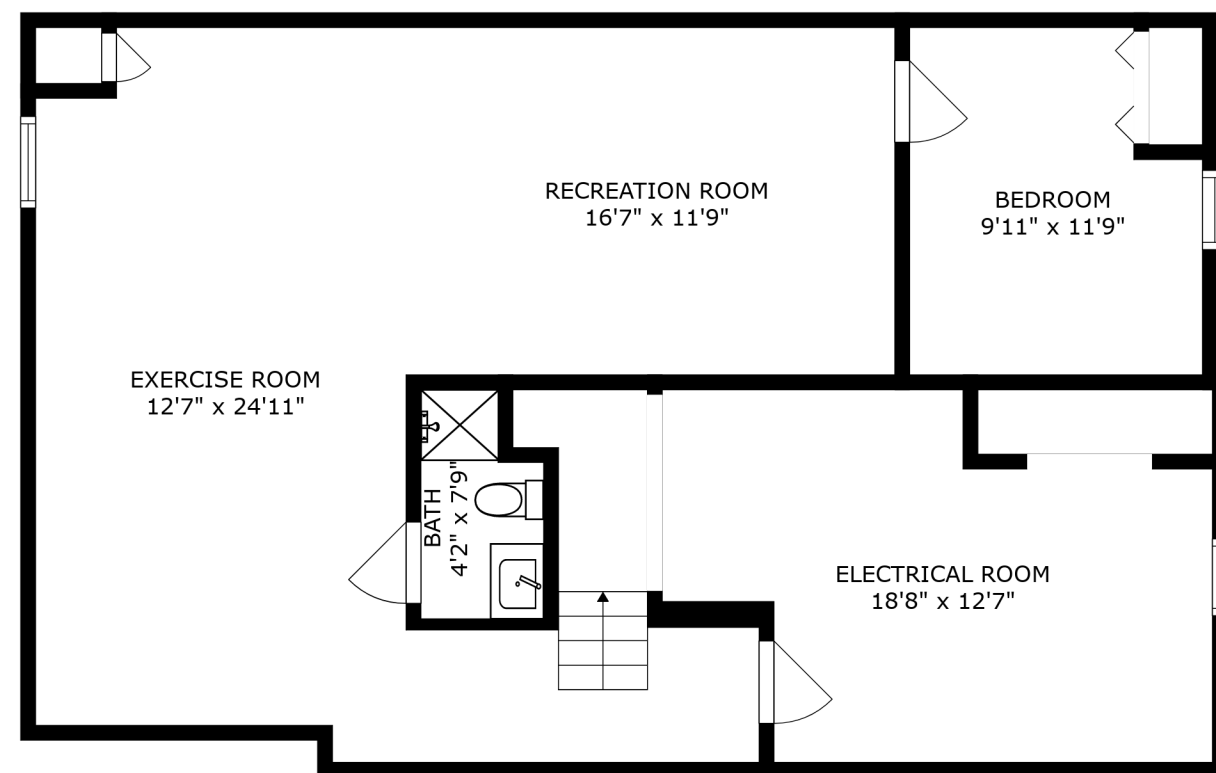

FLOOR 2

FLOOR 1

FLOOR 3

SIZES AND DIMENSIONS ARE APPROXIMATE, ACTUAL MAY VARY.

SIZES AND DIMENSIONS ARE APPROXIMATE, ACTUAL MAY VARY.

EXERCISE ROOM
12'7" x 24'11"

RECREATION ROOM
16'7" x 11'9"

BEDROOM
9'11" x 11'9"

BATH
4'2" x 7'9"

ELECTRICAL ROOM
18'8" x 12'7"

SIZES AND DIMENSIONS ARE APPROXIMATE, ACTUAL MAY VARY.