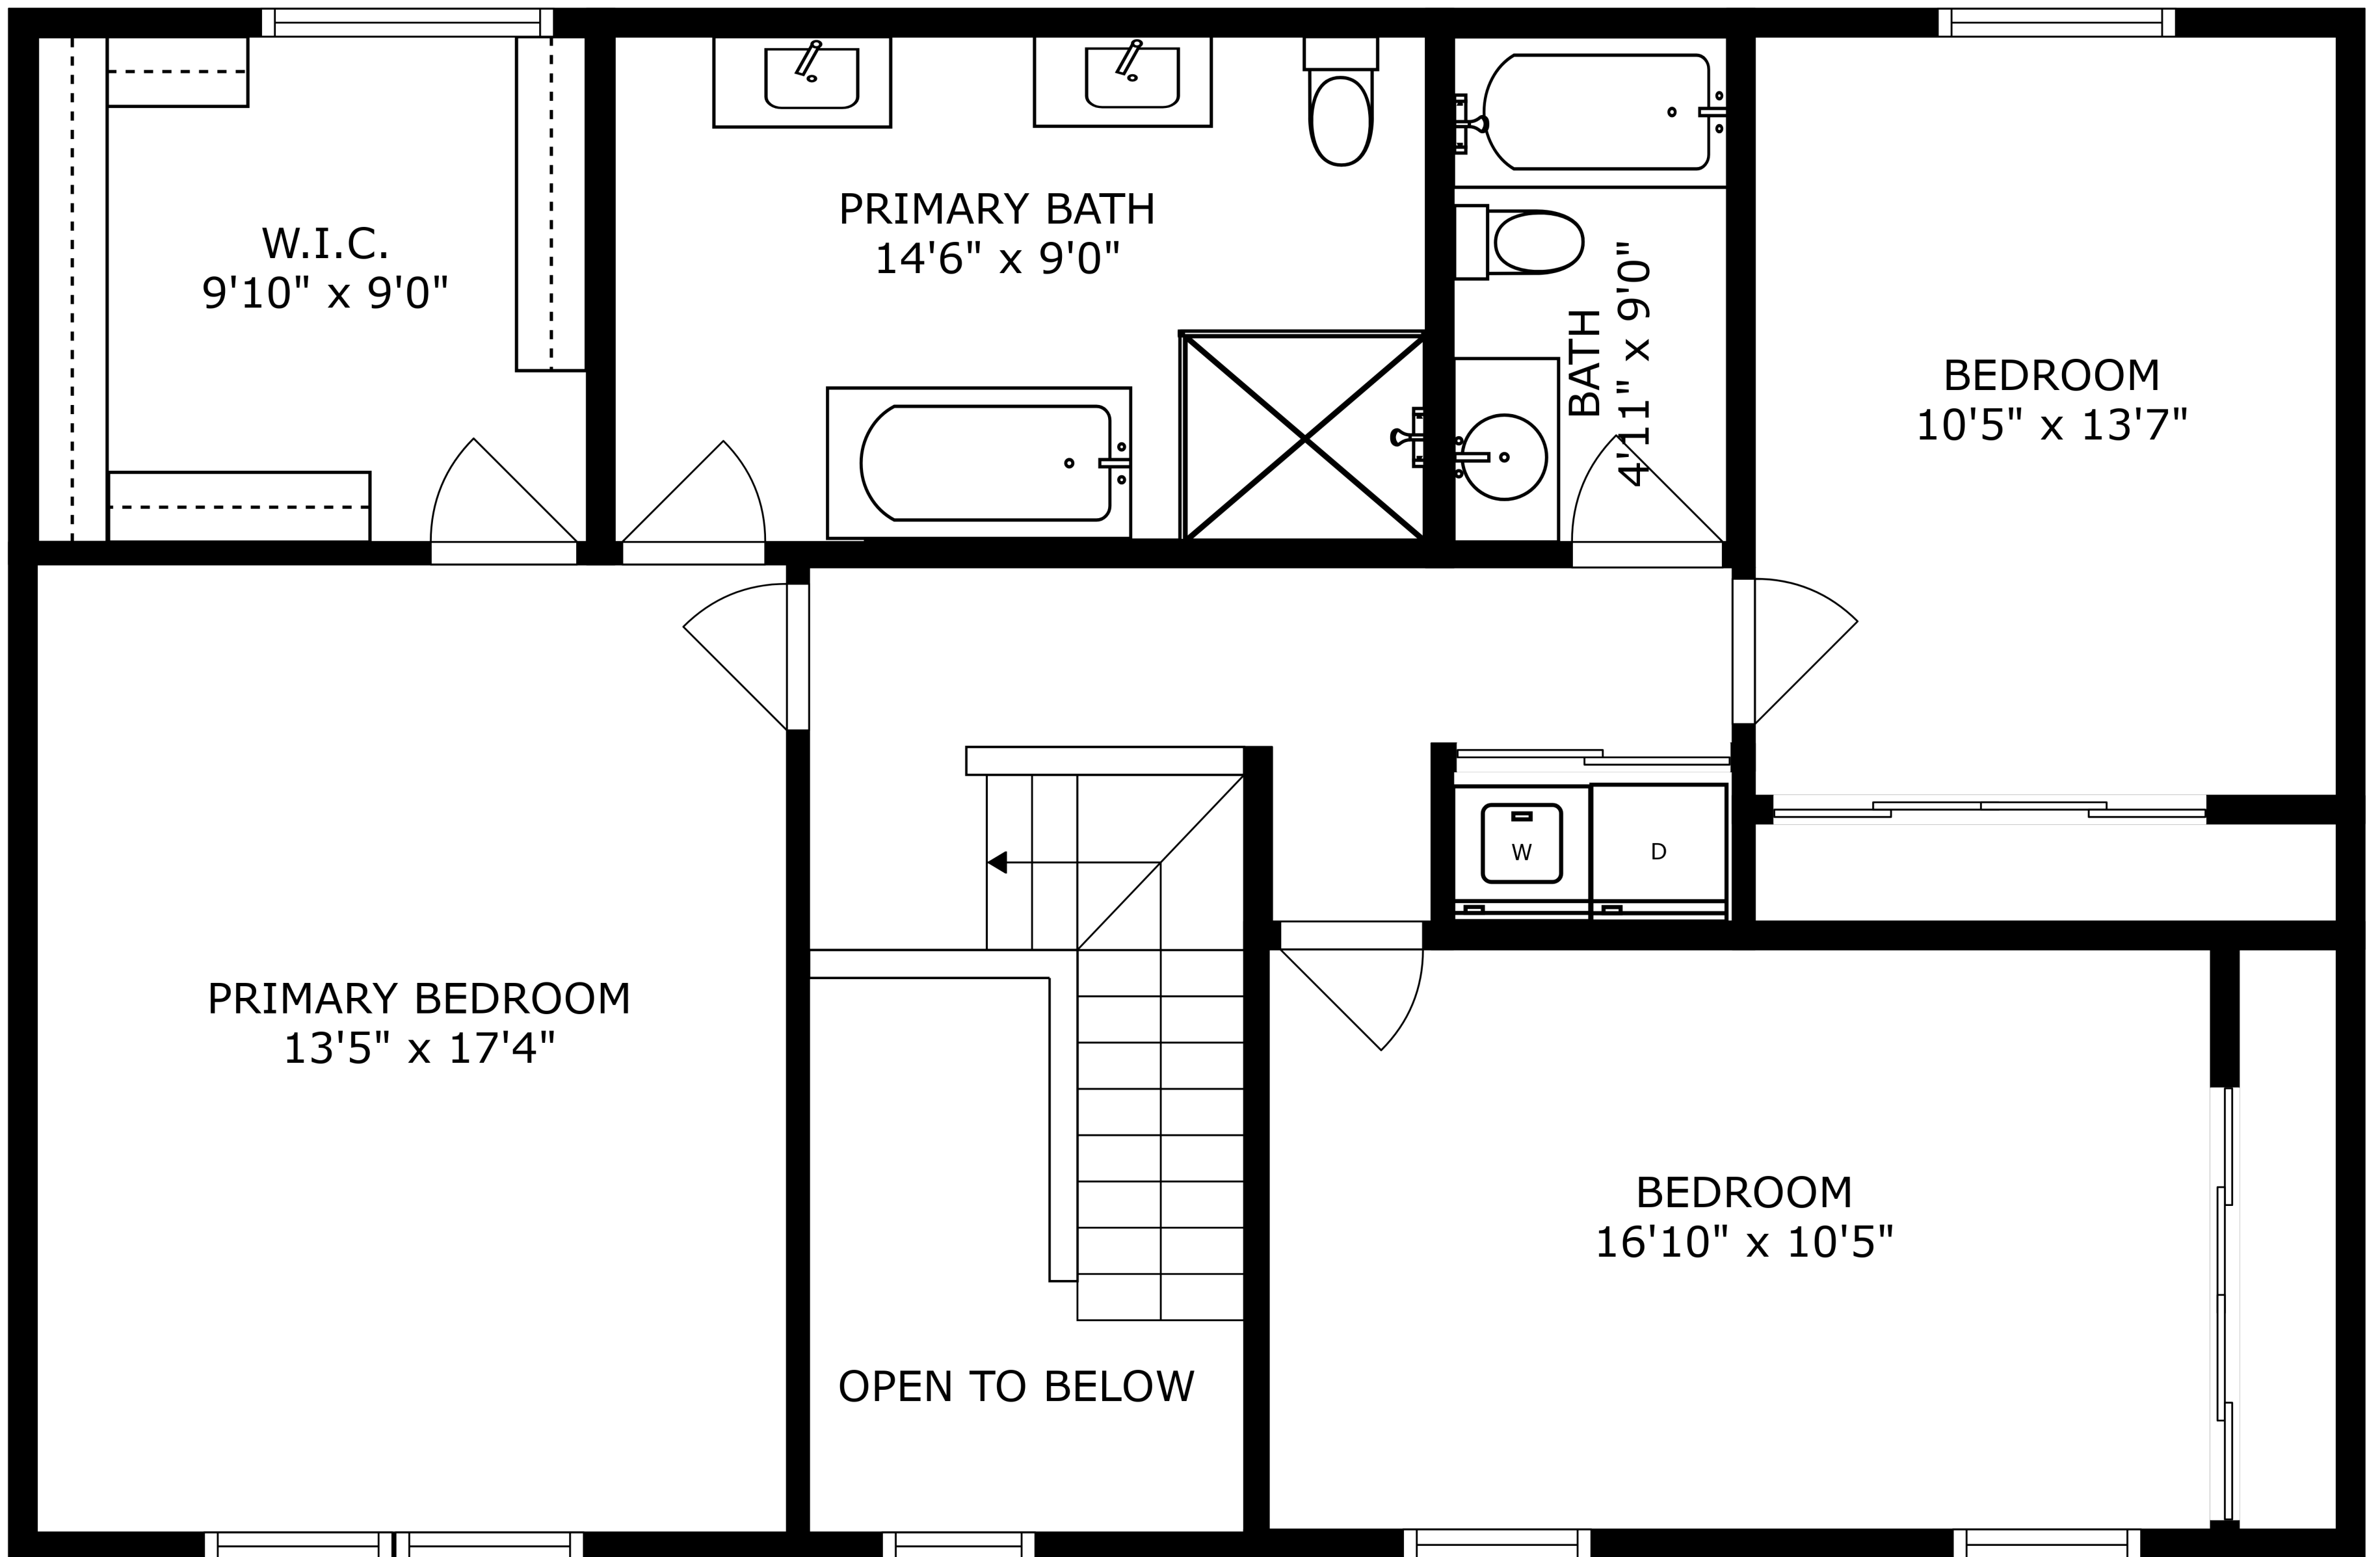

FLOOR 2

FLOOR 1

FLOOR 3

SIZES AND DIMENSIONS ARE APPROXIMATE, ACTUAL MAY VARY.

SIZES AND DIMENSIONS ARE APPROXIMATE, ACTUAL MAY VARY.

EXERCISE ROOM
12'7" x 24'11"

RECREATION ROOM
16'7" x 11'9"

BEDROOM
9'11" x 11'9"

BATH
4'2" x 7'9"

ELECTRICAL ROOM
18'8" x 12'7"

SIZES AND DIMENSIONS ARE APPROXIMATE, ACTUAL MAY VARY.