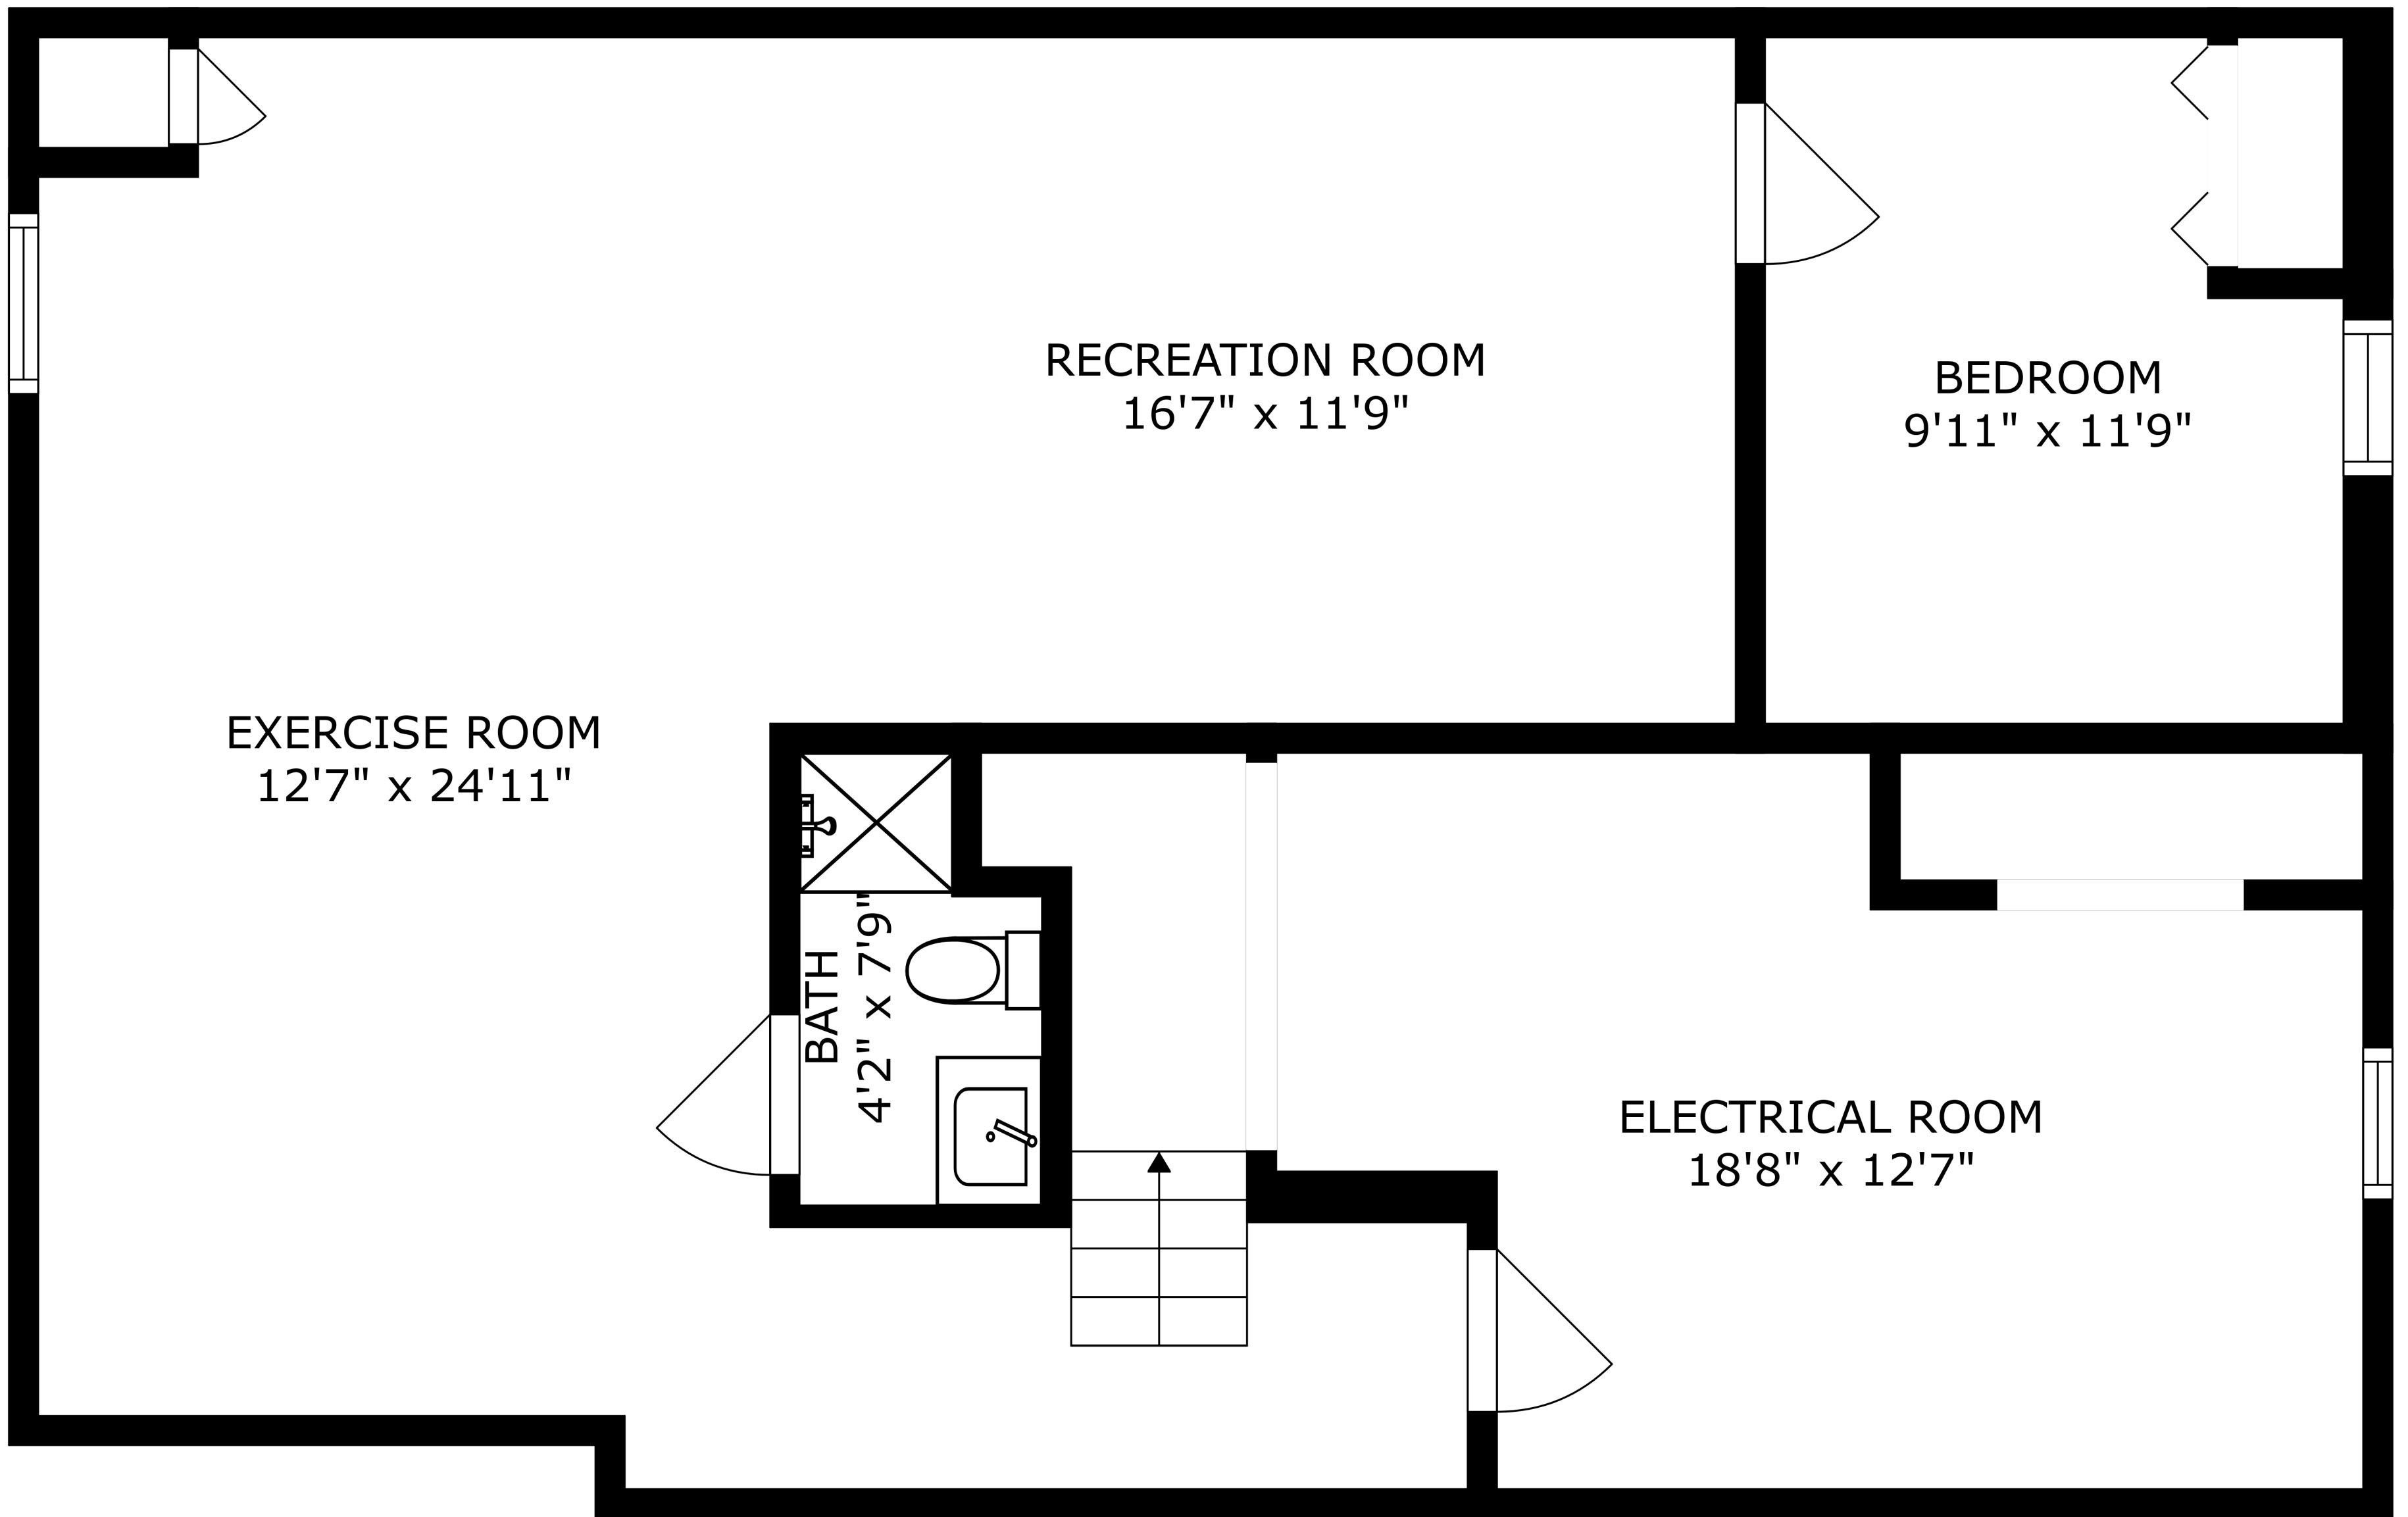

FLOOR 2

FLOOR 1

FLOOR 3

SIZES AND DIMENSIONS ARE APPROXIMATE, ACTUAL MAY VARY.

SIZES AND DIMENSIONS ARE APPROXIMATE, ACTUAL MAY VARY.

EXERCISE ROOM
12'7" x 24'11"

RECREATION ROOM
16'7" x 11'9"

BEDROOM
9'11" x 11'9"

BATH
4'2" x 7'9"

ELECTRICAL ROOM
18'8" x 12'7"

SIZES AND DIMENSIONS ARE APPROXIMATE, ACTUAL MAY VARY.