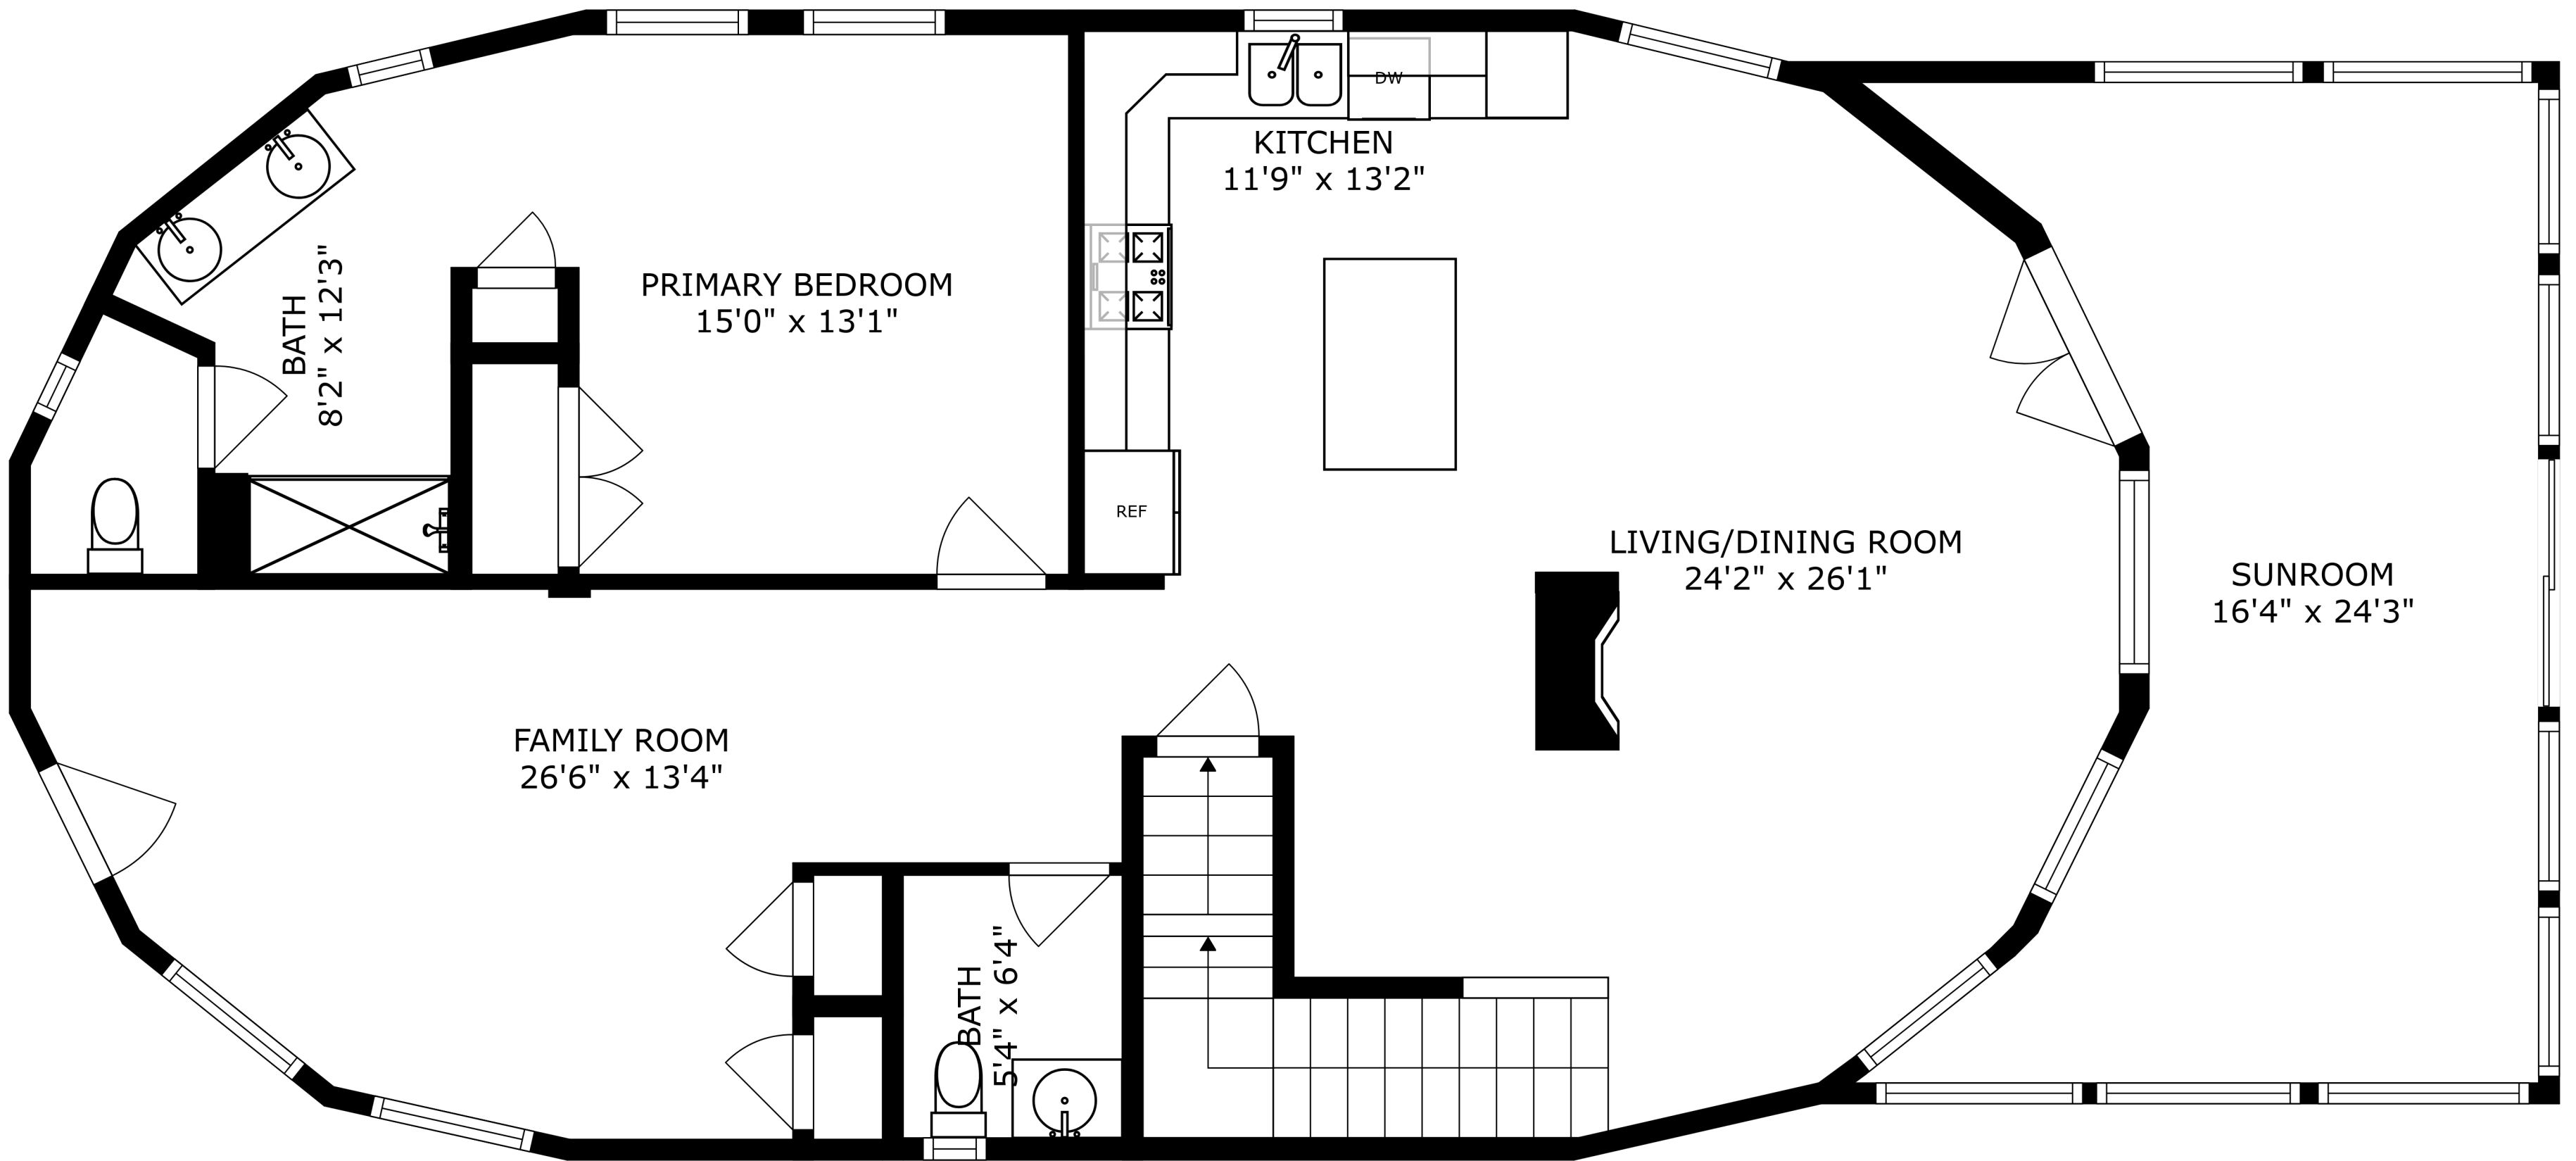

SIZES AND DIMENSIONS ARE APPROXIMATE, ACTUAL MAY VARY.

OFFICE
8'3" x 23'4"

BEDROOM
11'4" x 11'10"

BEDROOM
14'6" x 10'7"

BATH
6'11" x 11'9"

BATH
6'3" x 10'7"

SITTING ROOM
17'6" x 26'8"

OPEN TO BELOW

SIZES AND DIMENSIONS ARE APPROXIMATE, ACTUAL MAY VARY.

SIZES AND DIMENSIONS ARE APPROXIMATE, ACTUAL MAY VARY.