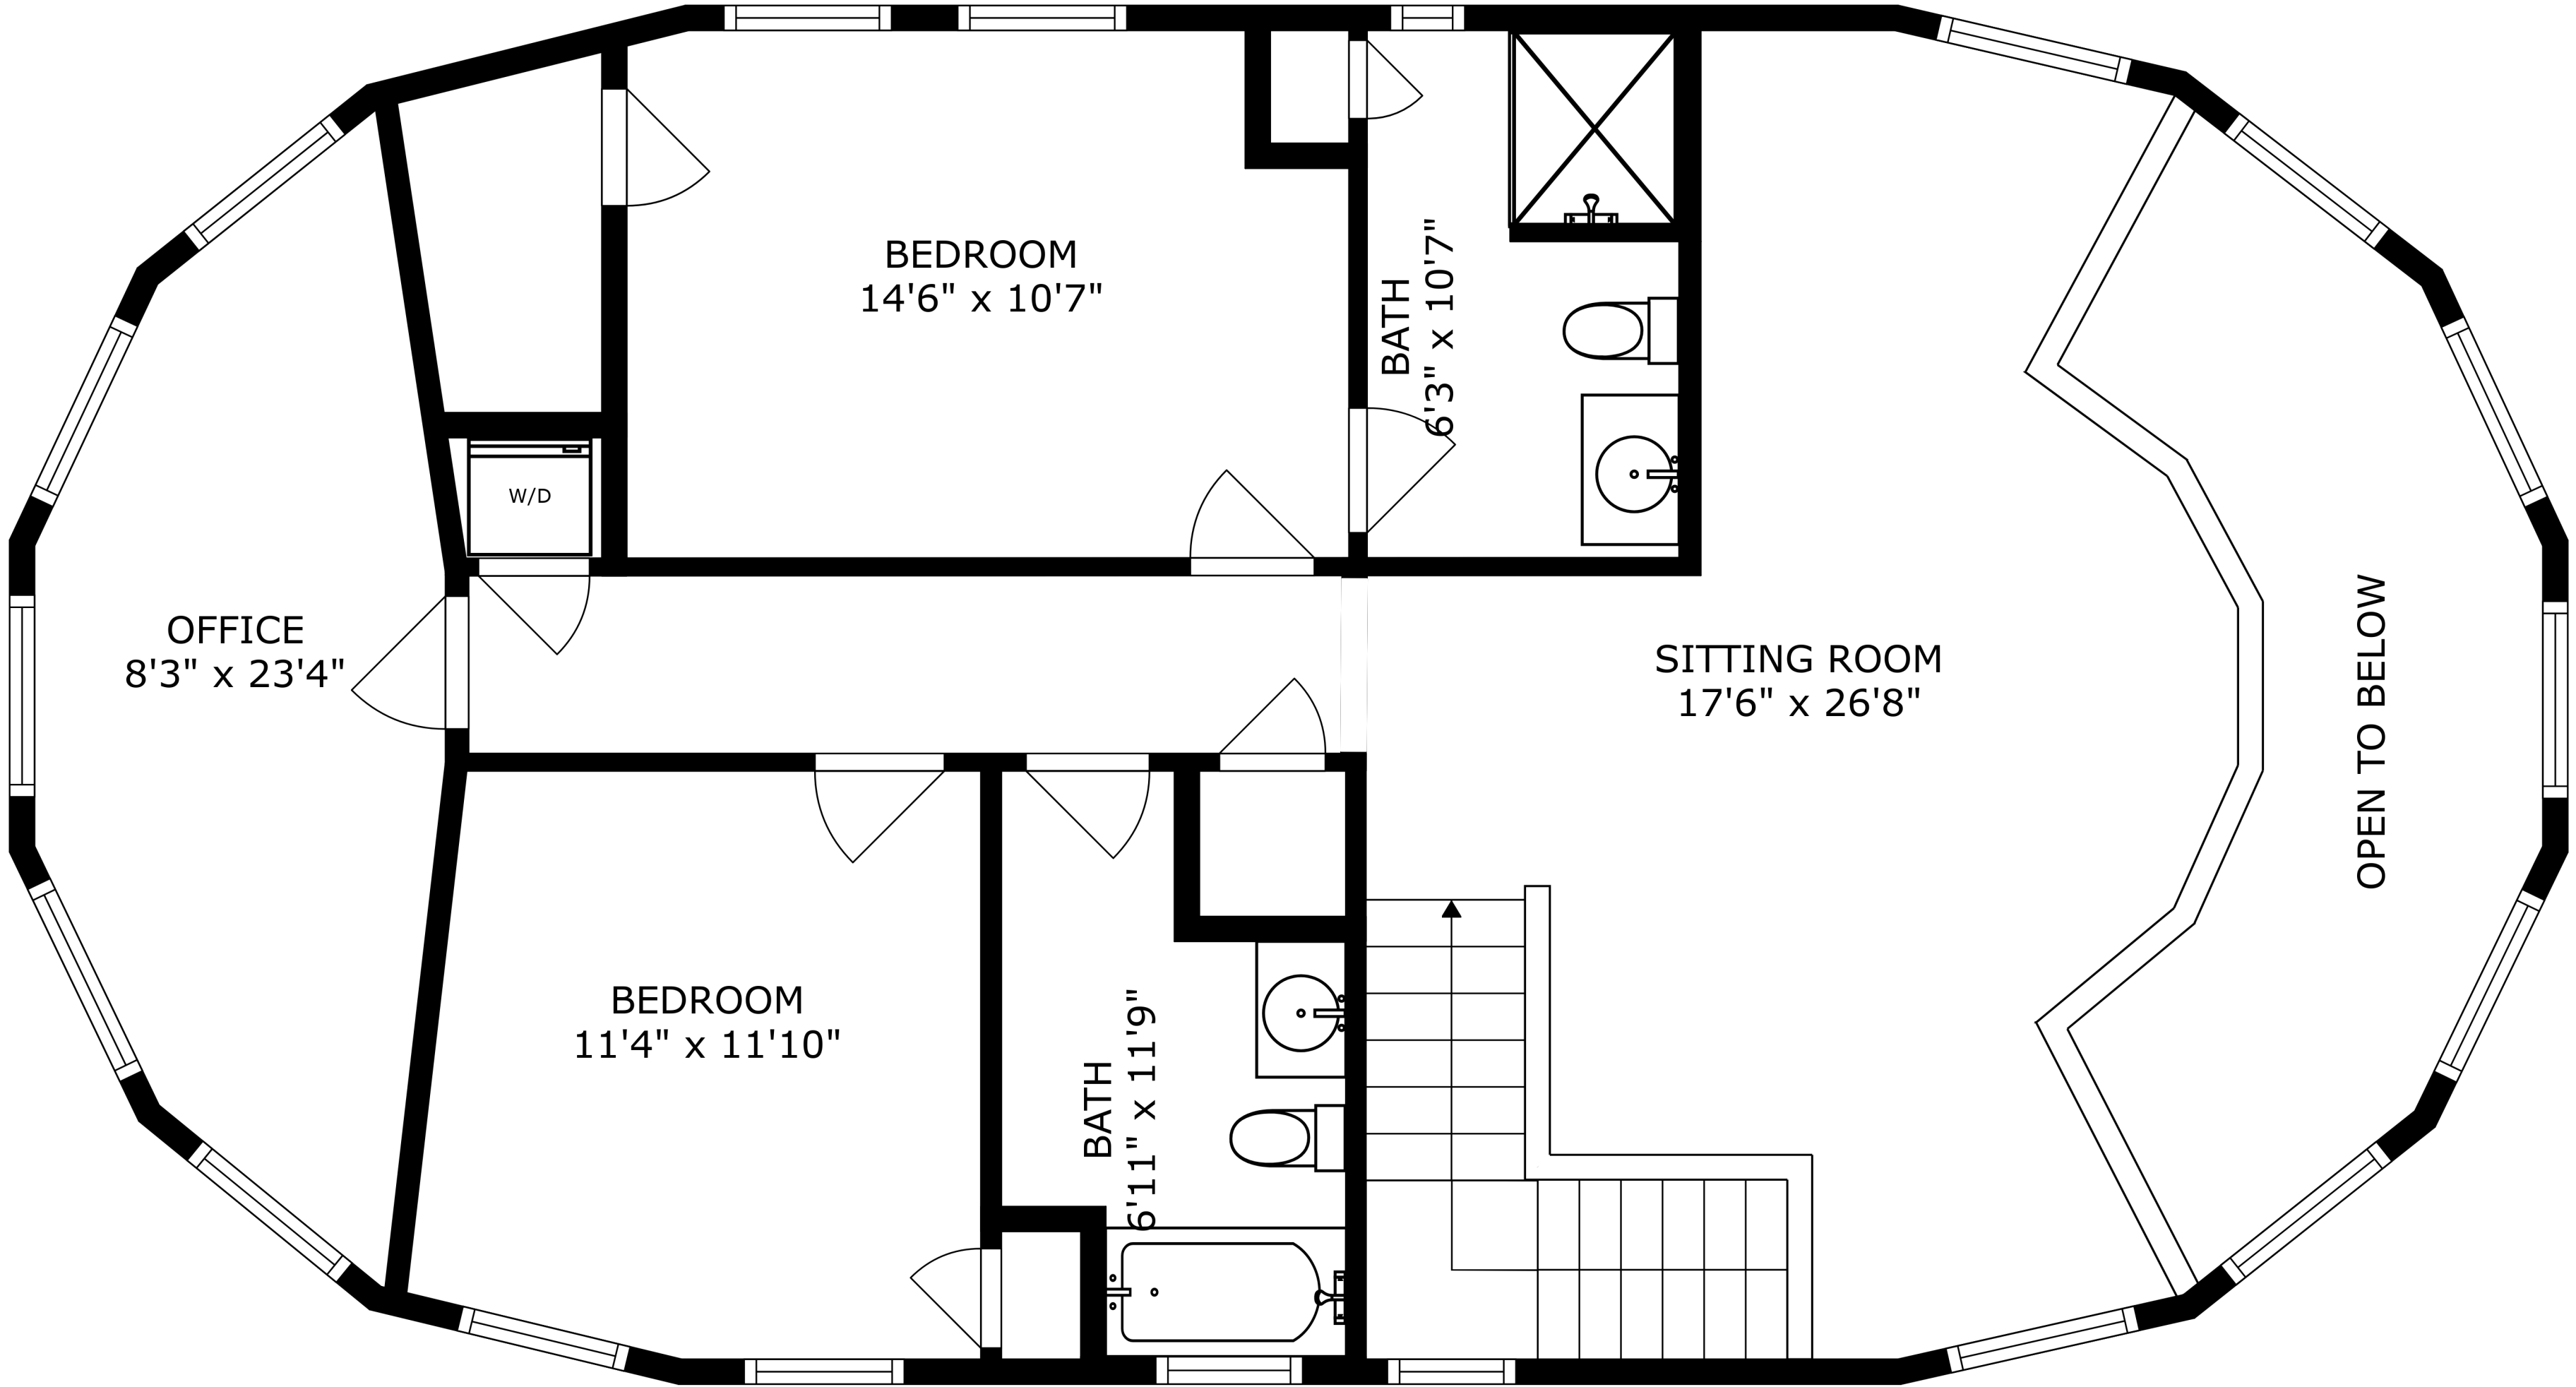

SIZES AND DIMENSIONS ARE APPROXIMATE, ACTUAL MAY VARY.

OFFICE
8'3" x 23'4"

BEDROOM
11'4" x 11'10"

BEDROOM
14'6" x 10'7"

BATH
6'11" x 11'9"

BATH
6'3" x 10'7"

SITTING ROOM
17'6" x 26'8"

OPEN TO BELOW

SIZES AND DIMENSIONS ARE APPROXIMATE, ACTUAL MAY VARY.

SIZES AND DIMENSIONS ARE APPROXIMATE, ACTUAL MAY VARY.