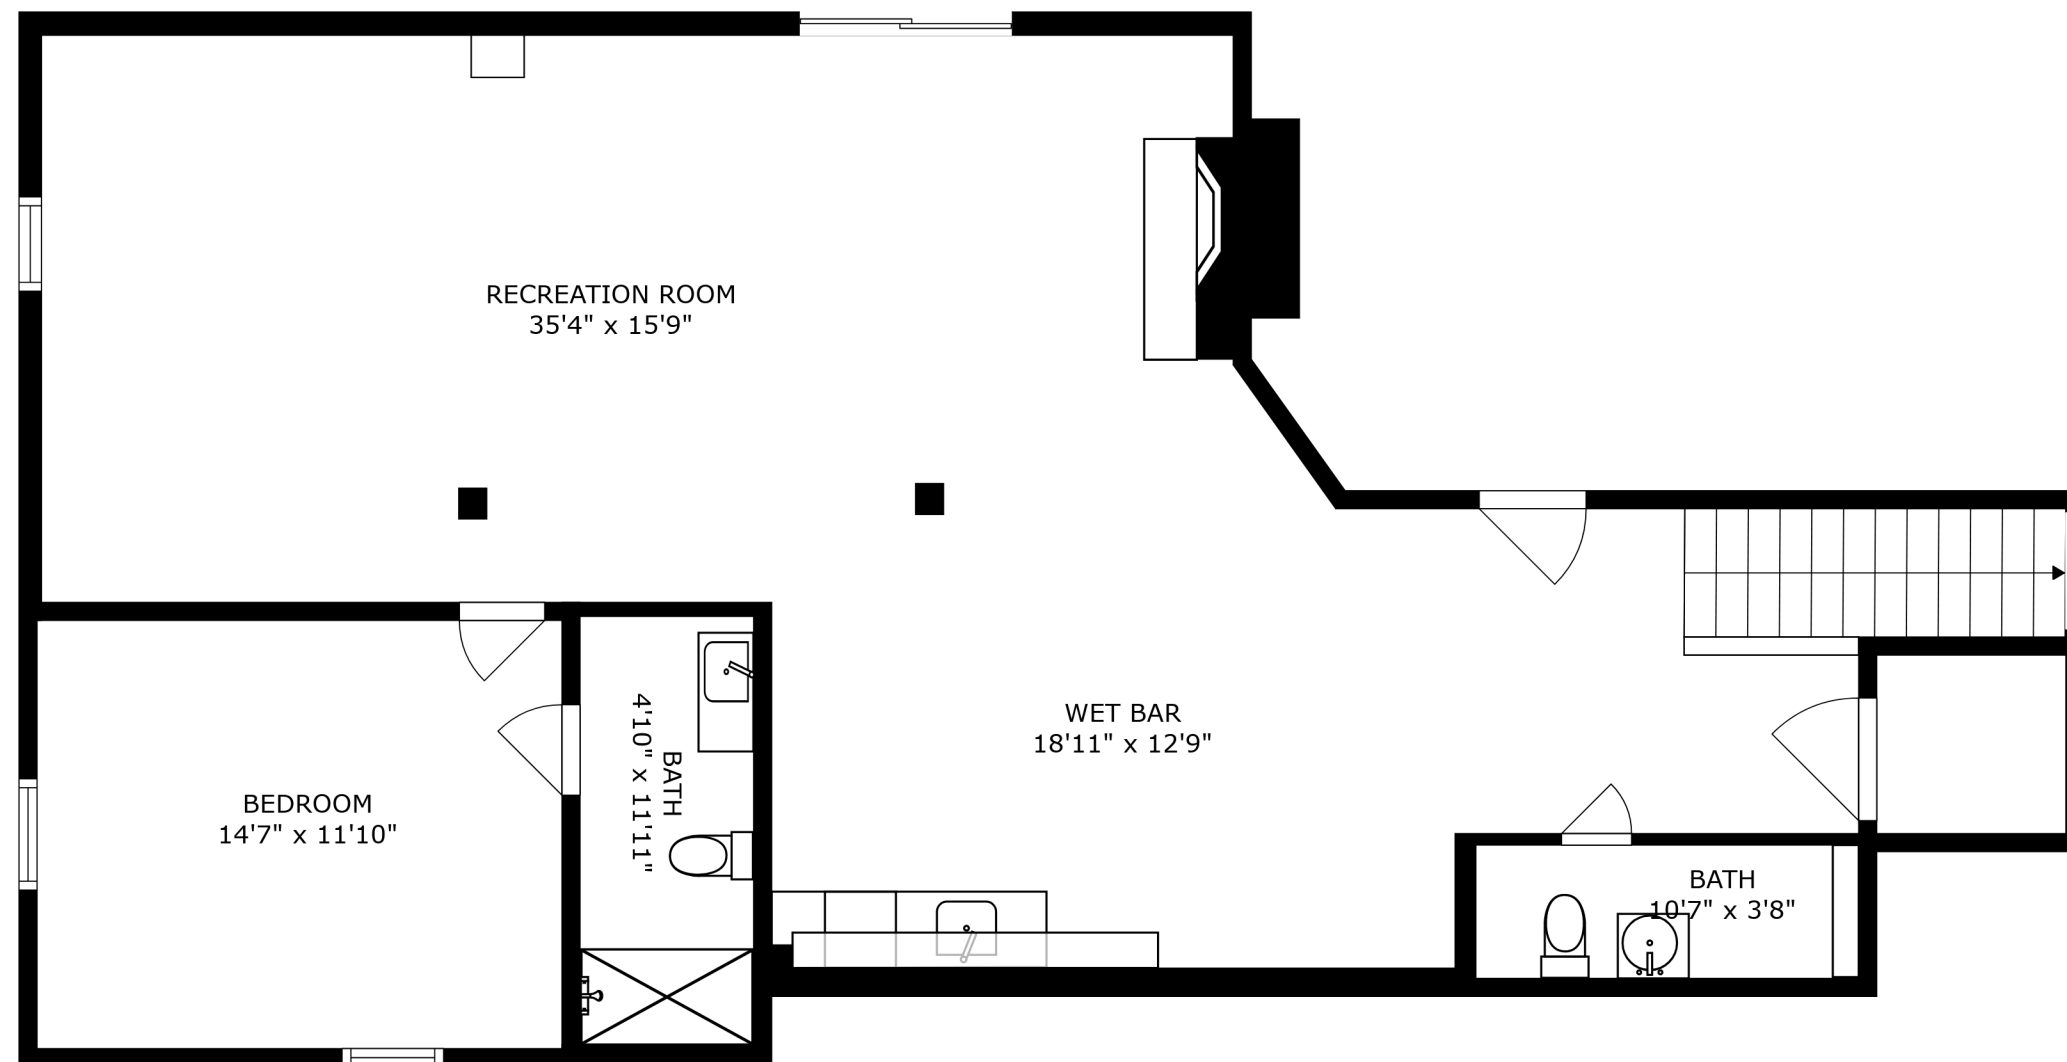

FLOOR 2

FLOOR 1

SIZES AND DIMENSIONS ARE APPROXIMATE, ACTUAL MAY VARY.

SIZES AND DIMENSIONS ARE APPROXIMATE, ACTUAL MAY VARY.

RECREATION ROOM
35'4" x 15'9"

BEDROOM
14'7" x 11'10"

BATH
4'10" x 11'11"

WET BAR
18'11" x 12'9"

BATH
10'7" x 3'8"