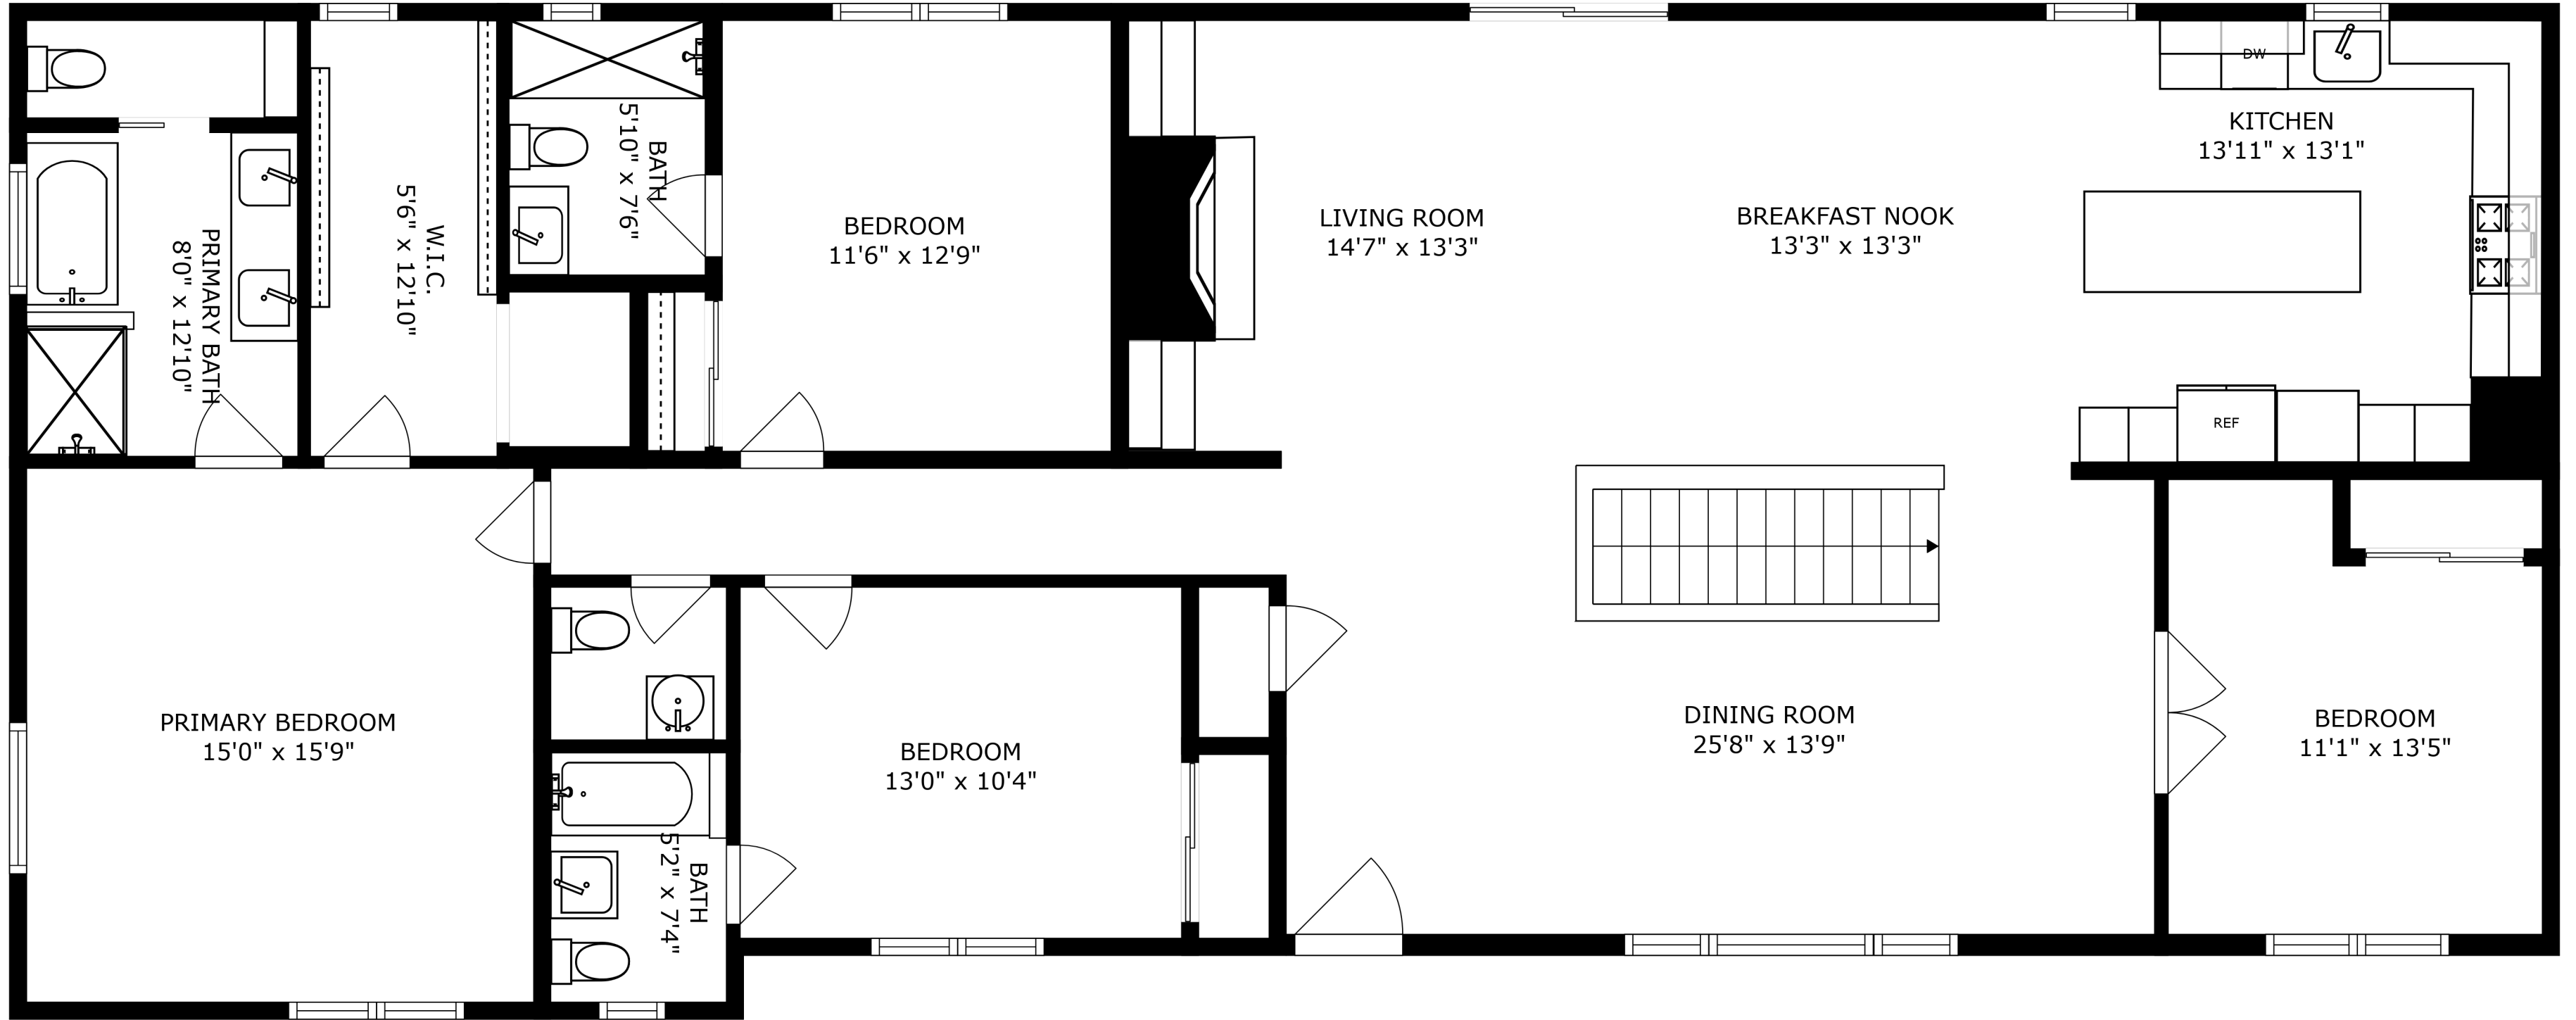

FLOOR 2

FLOOR 1

SIZES AND DIMENSIONS ARE APPROXIMATE, ACTUAL MAY VARY.

SIZES AND DIMENSIONS ARE APPROXIMATE, ACTUAL MAY VARY.

RECREATION ROOM
35'4" x 15'9"

BEDROOM
14'7" x 11'10"

BATH
4'10" x 11'11"

WET BAR
18'11" x 12'9"

BATH
10'7" x 3'8"