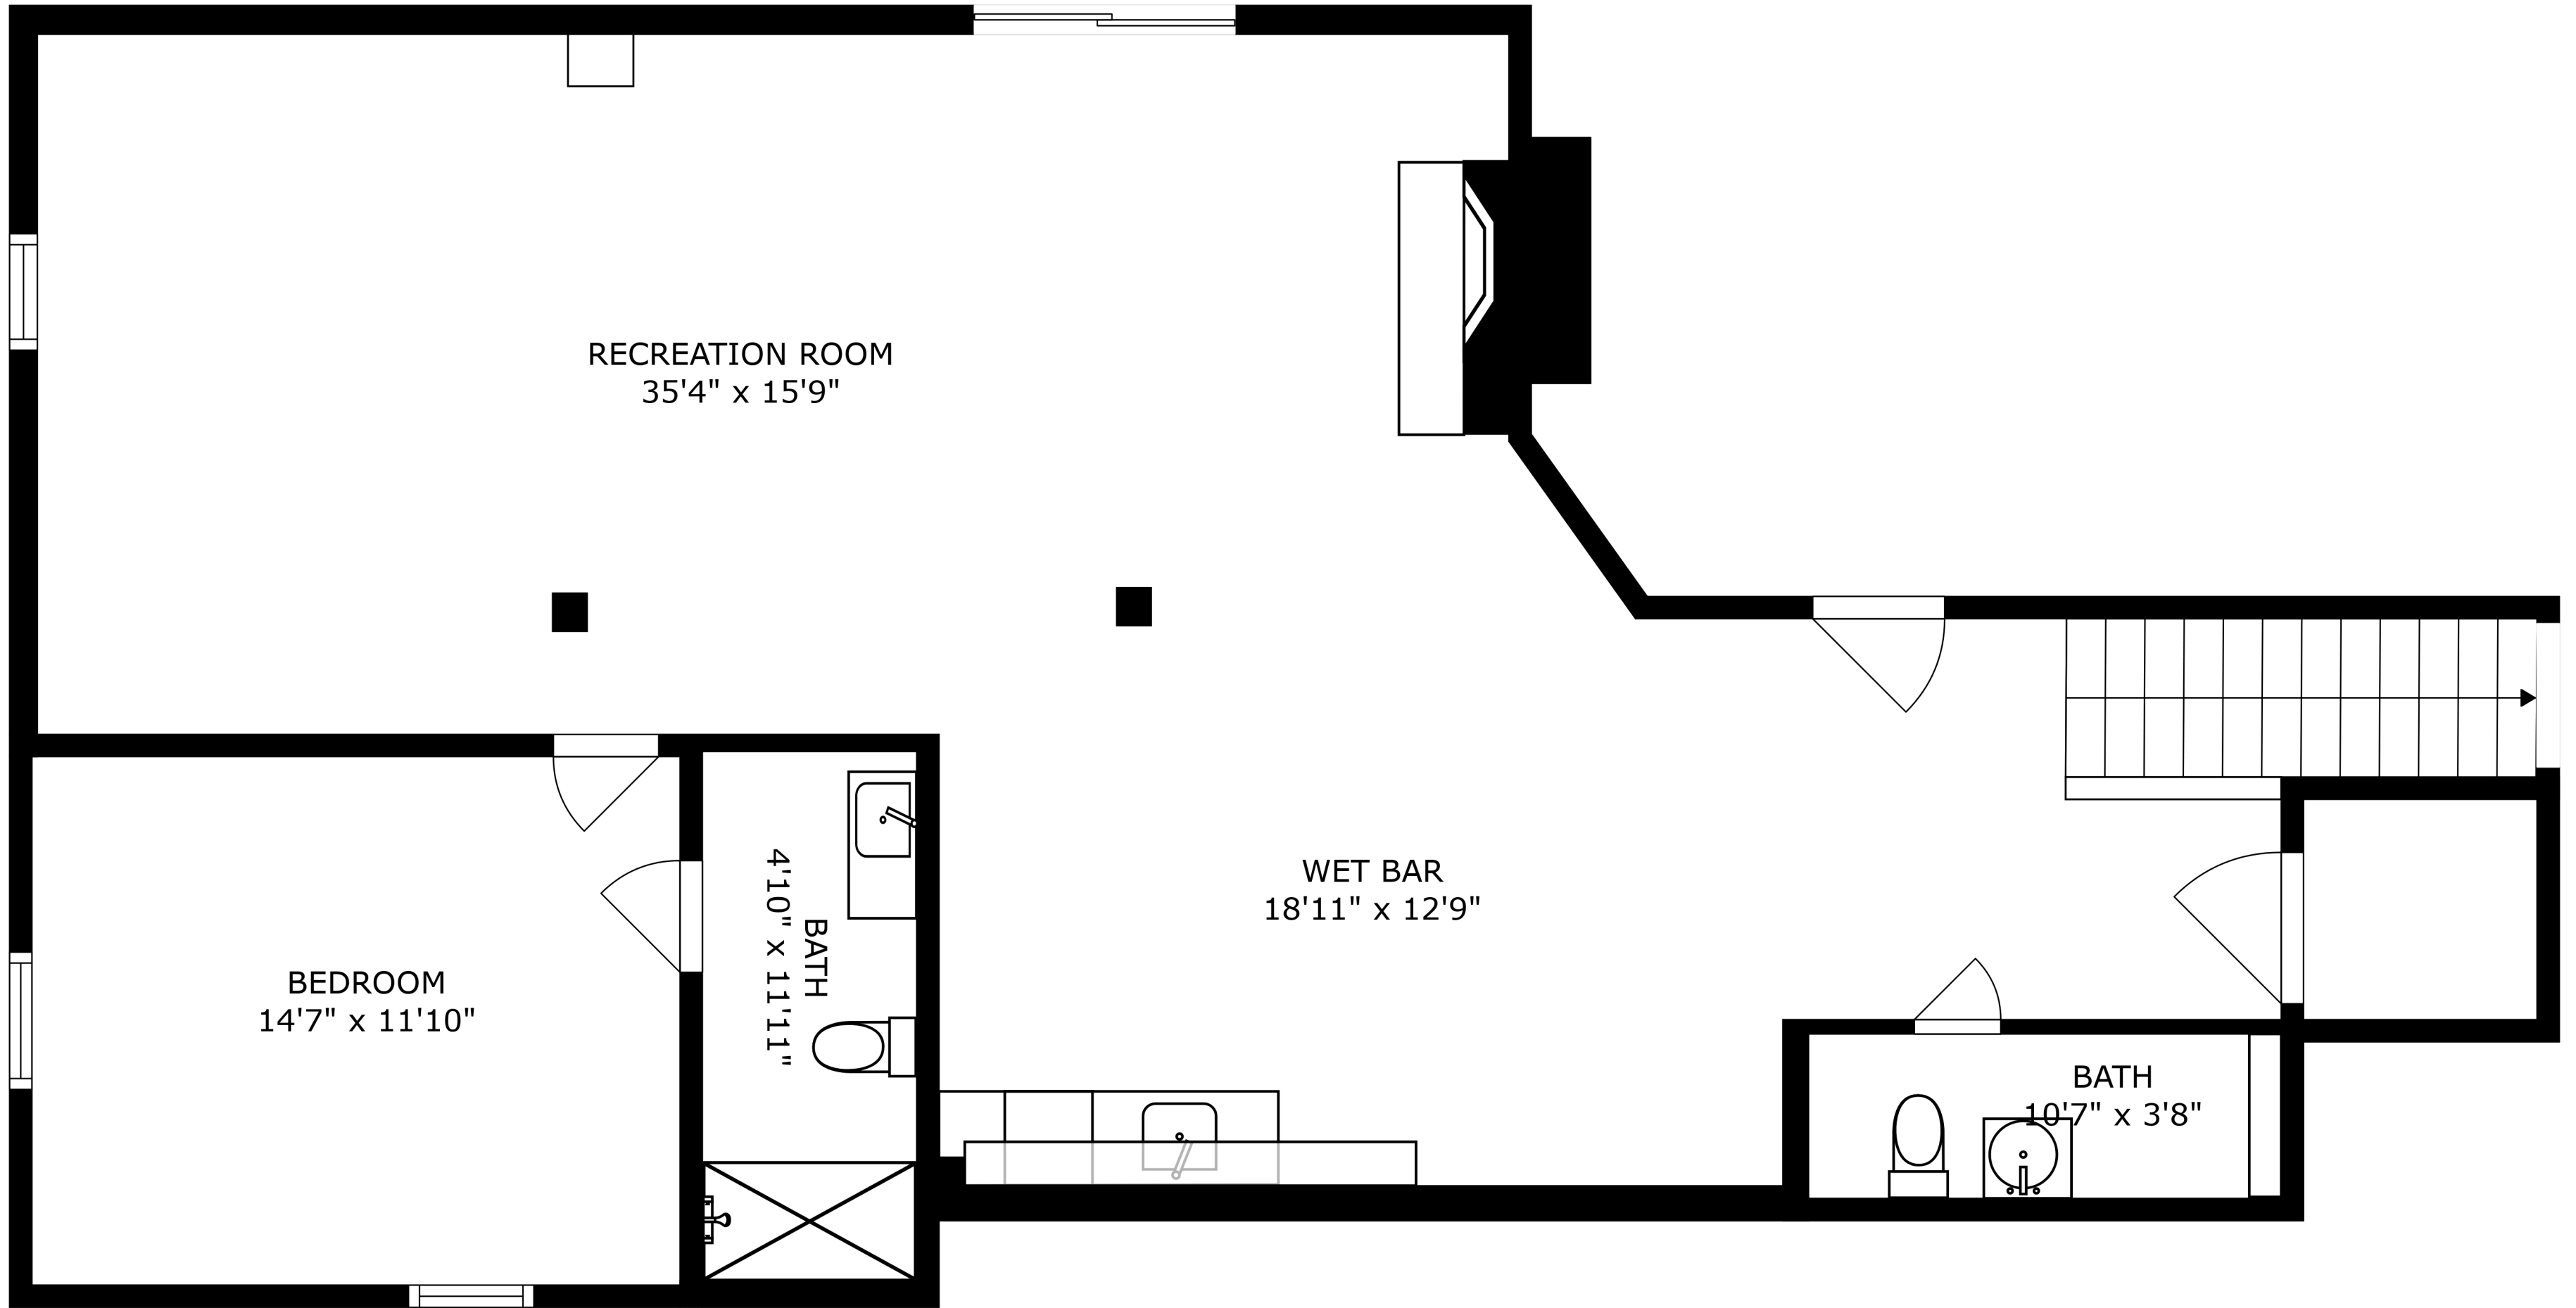

FLOOR 2

FLOOR 1

SIZES AND DIMENSIONS ARE APPROXIMATE, ACTUAL MAY VARY.

SIZES AND DIMENSIONS ARE APPROXIMATE, ACTUAL MAY VARY.

RECREATION ROOM
35'4" x 15'9"

BEDROOM
14'7" x 11'10"

BATH
4'10" x 11'11"

WET BAR
18'11" x 12'9"

BATH
10'7" x 3'8"