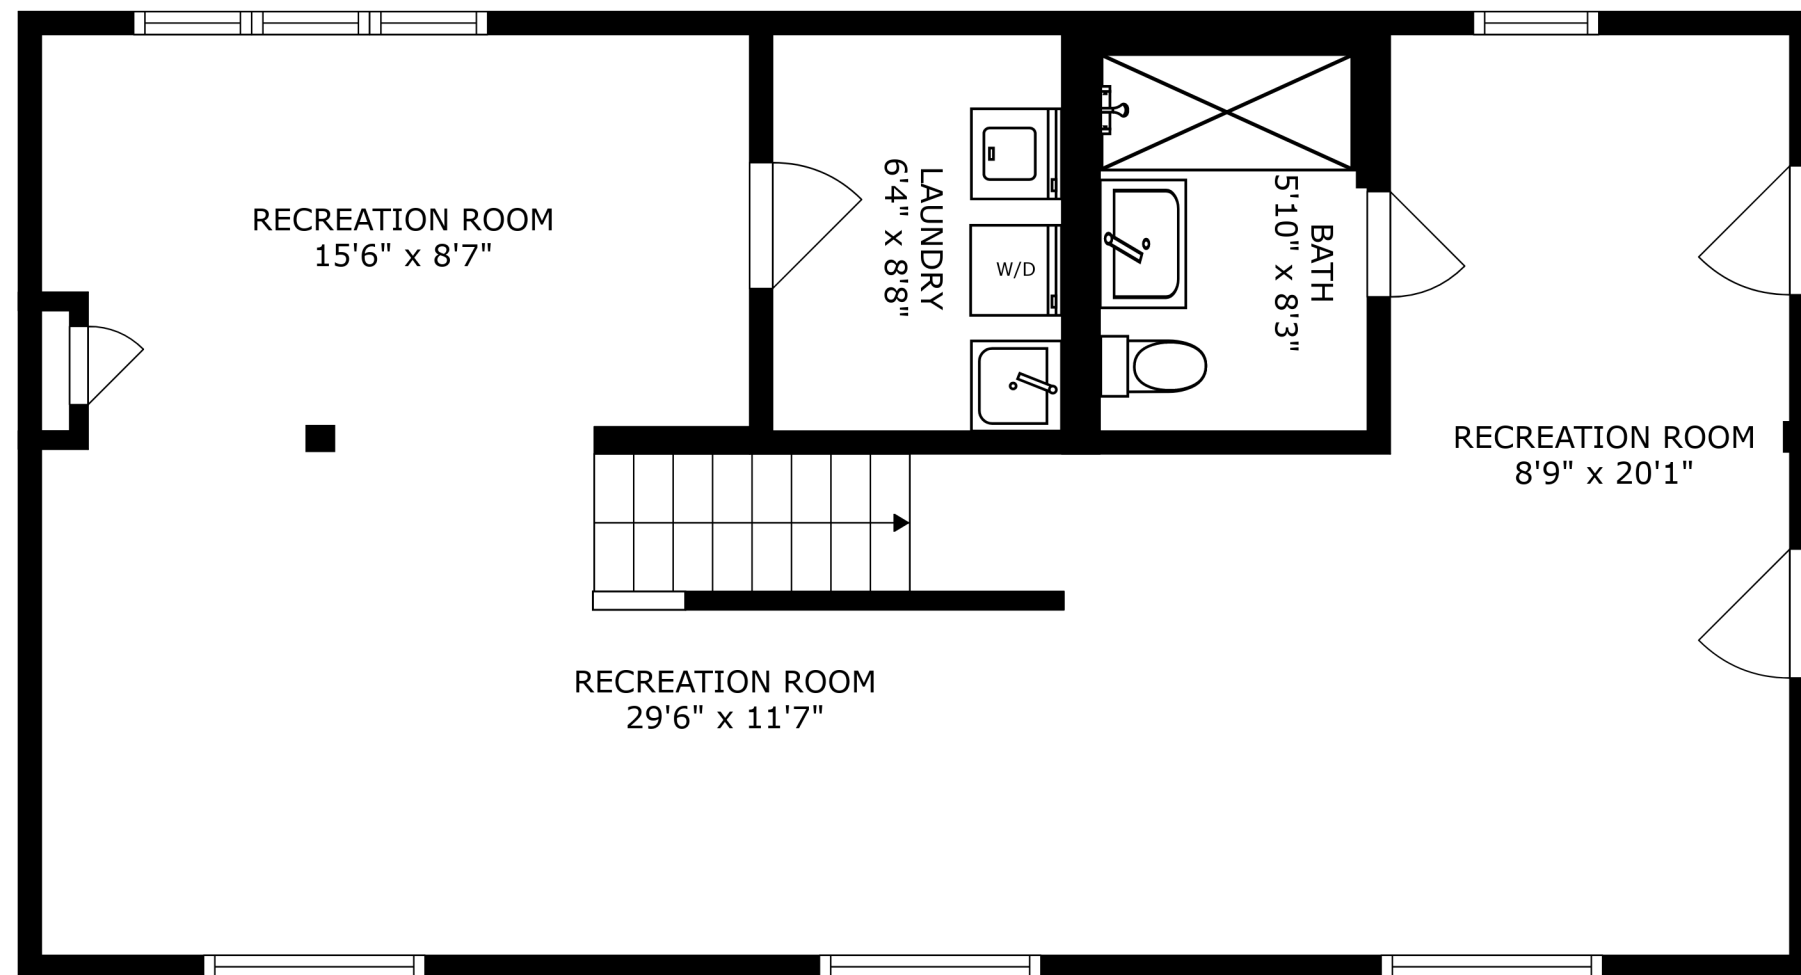

FLOOR 2

FLOOR 1

SIZES AND DIMENSIONS ARE APPROXIMATE, ACTUAL MAY VARY.

RECREATION ROOM
15'6" x 8'7"

LAUNDRY
6'4" x 8'8"

BATH
5'10" x 8'3"

RECREATION ROOM
8'9" x 20'1"

RECREATION ROOM
29'6" x 11'7"