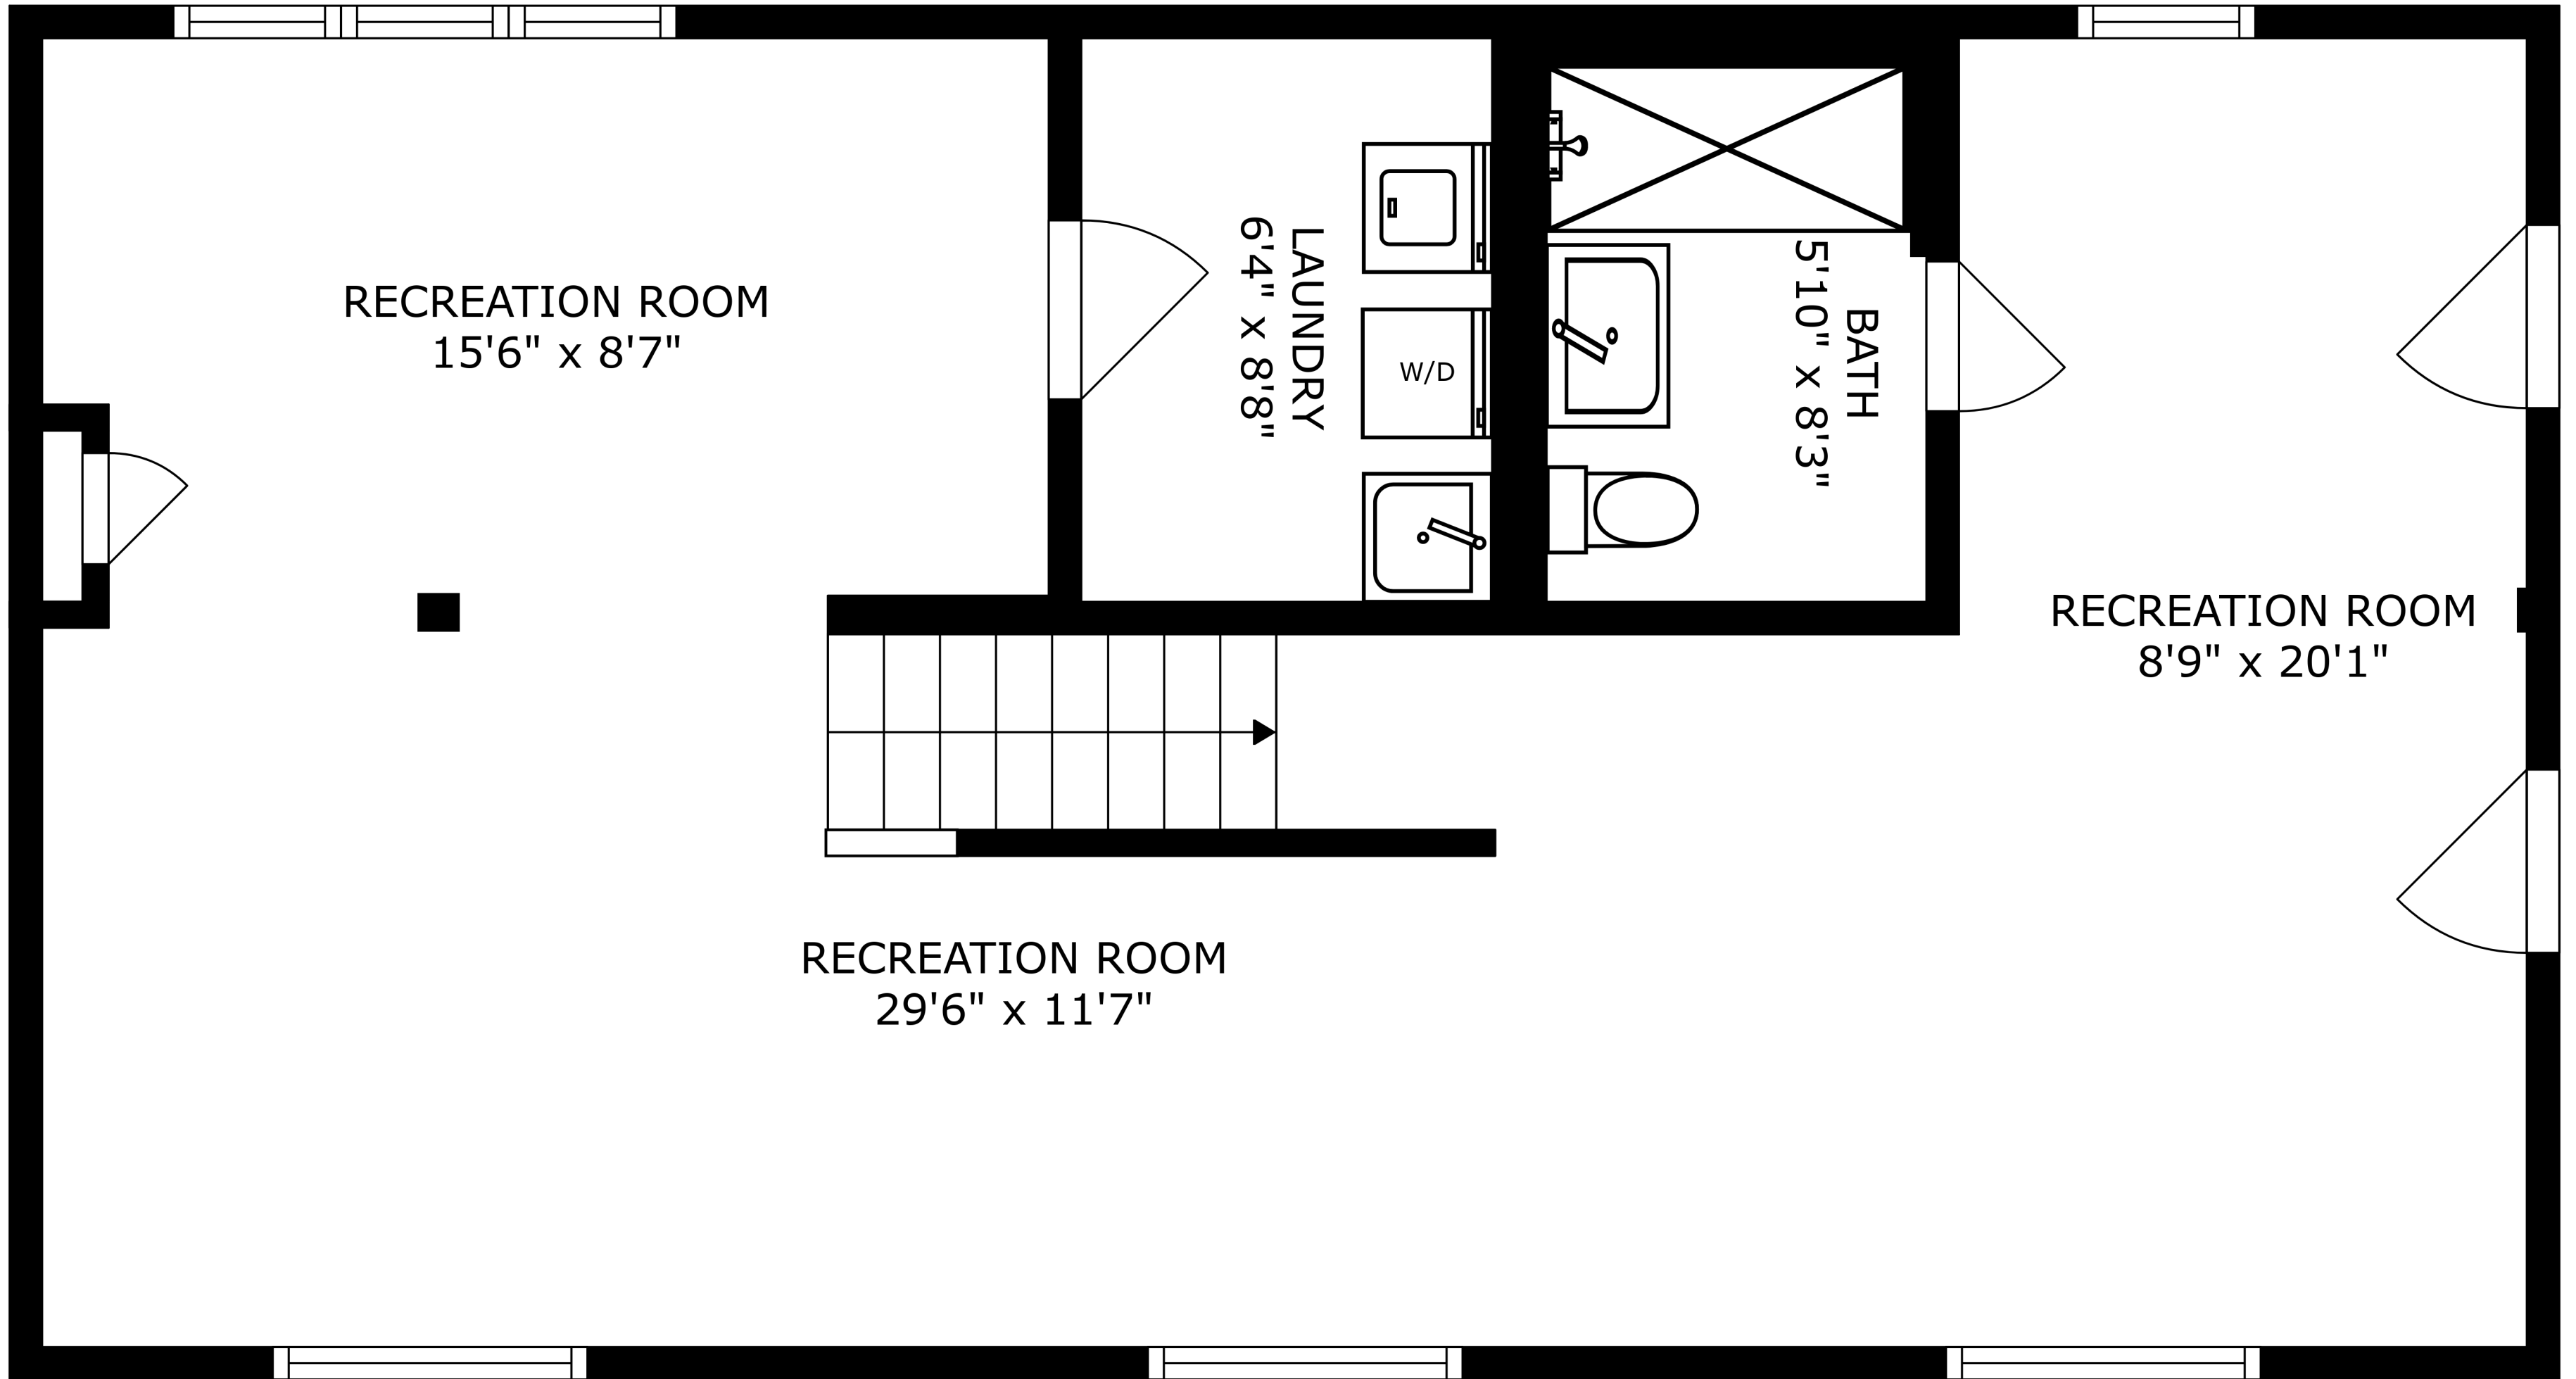

FLOOR 2

FLOOR 1

SIZES AND DIMENSIONS ARE APPROXIMATE, ACTUAL MAY VARY.

RECREATION ROOM
15'6" x 8'7"

LAUNDRY
6'4" x 8'8"

BATH
5'10" x 8'3"

RECREATION ROOM
8'9" x 20'1"

RECREATION ROOM
29'6" x 11'7"