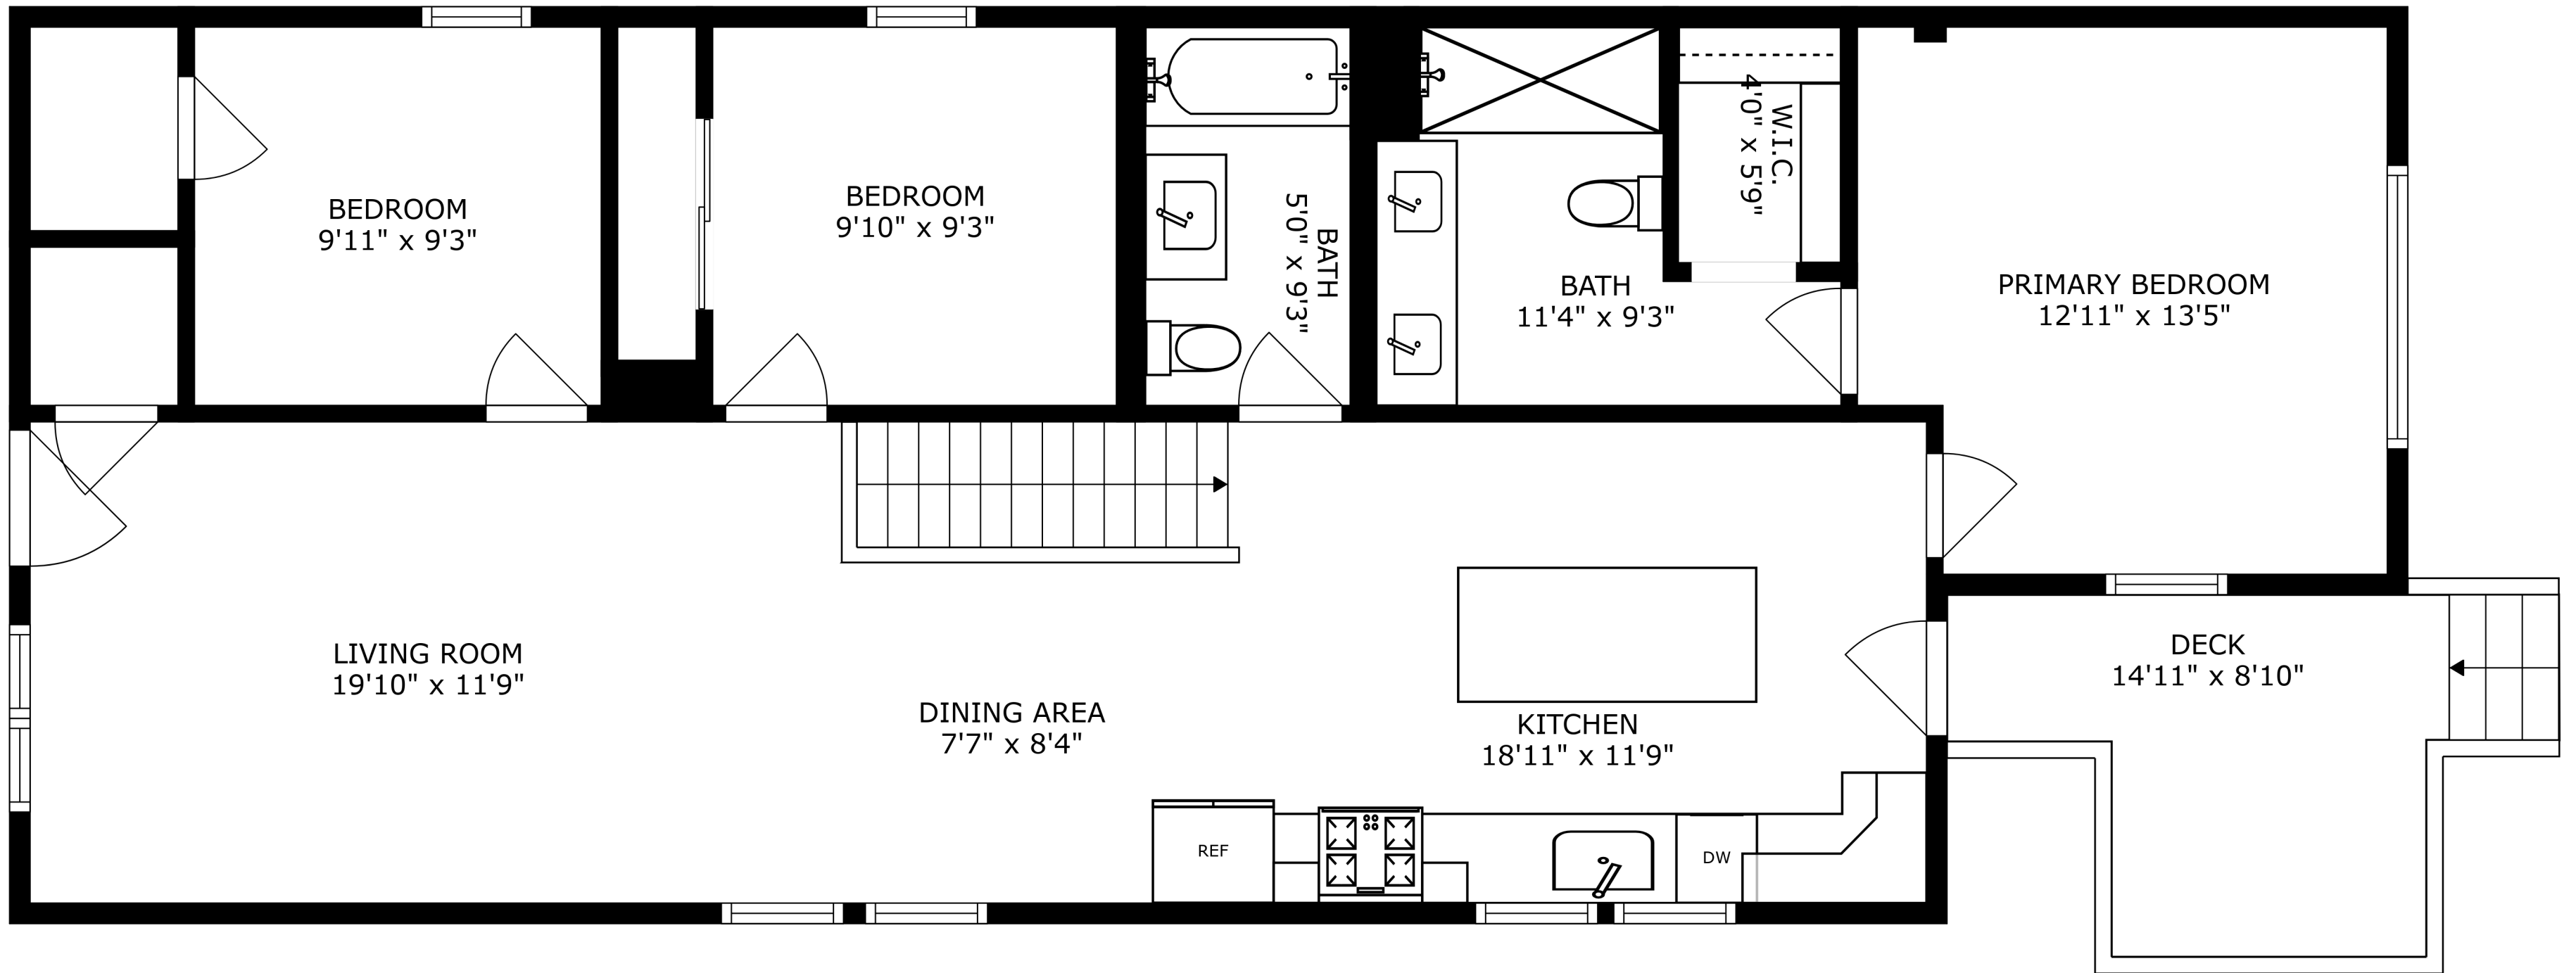

FLOOR 2

FLOOR 1

SIZES AND DIMENSIONS ARE APPROXIMATE, ACTUAL MAY VARY.

RECREATION ROOM
15'6" x 8'7"

LAUNDRY
6'4" x 8'8"

BATH
5'10" x 8'3"

RECREATION ROOM
8'9" x 20'1"

RECREATION ROOM
29'6" x 11'7"