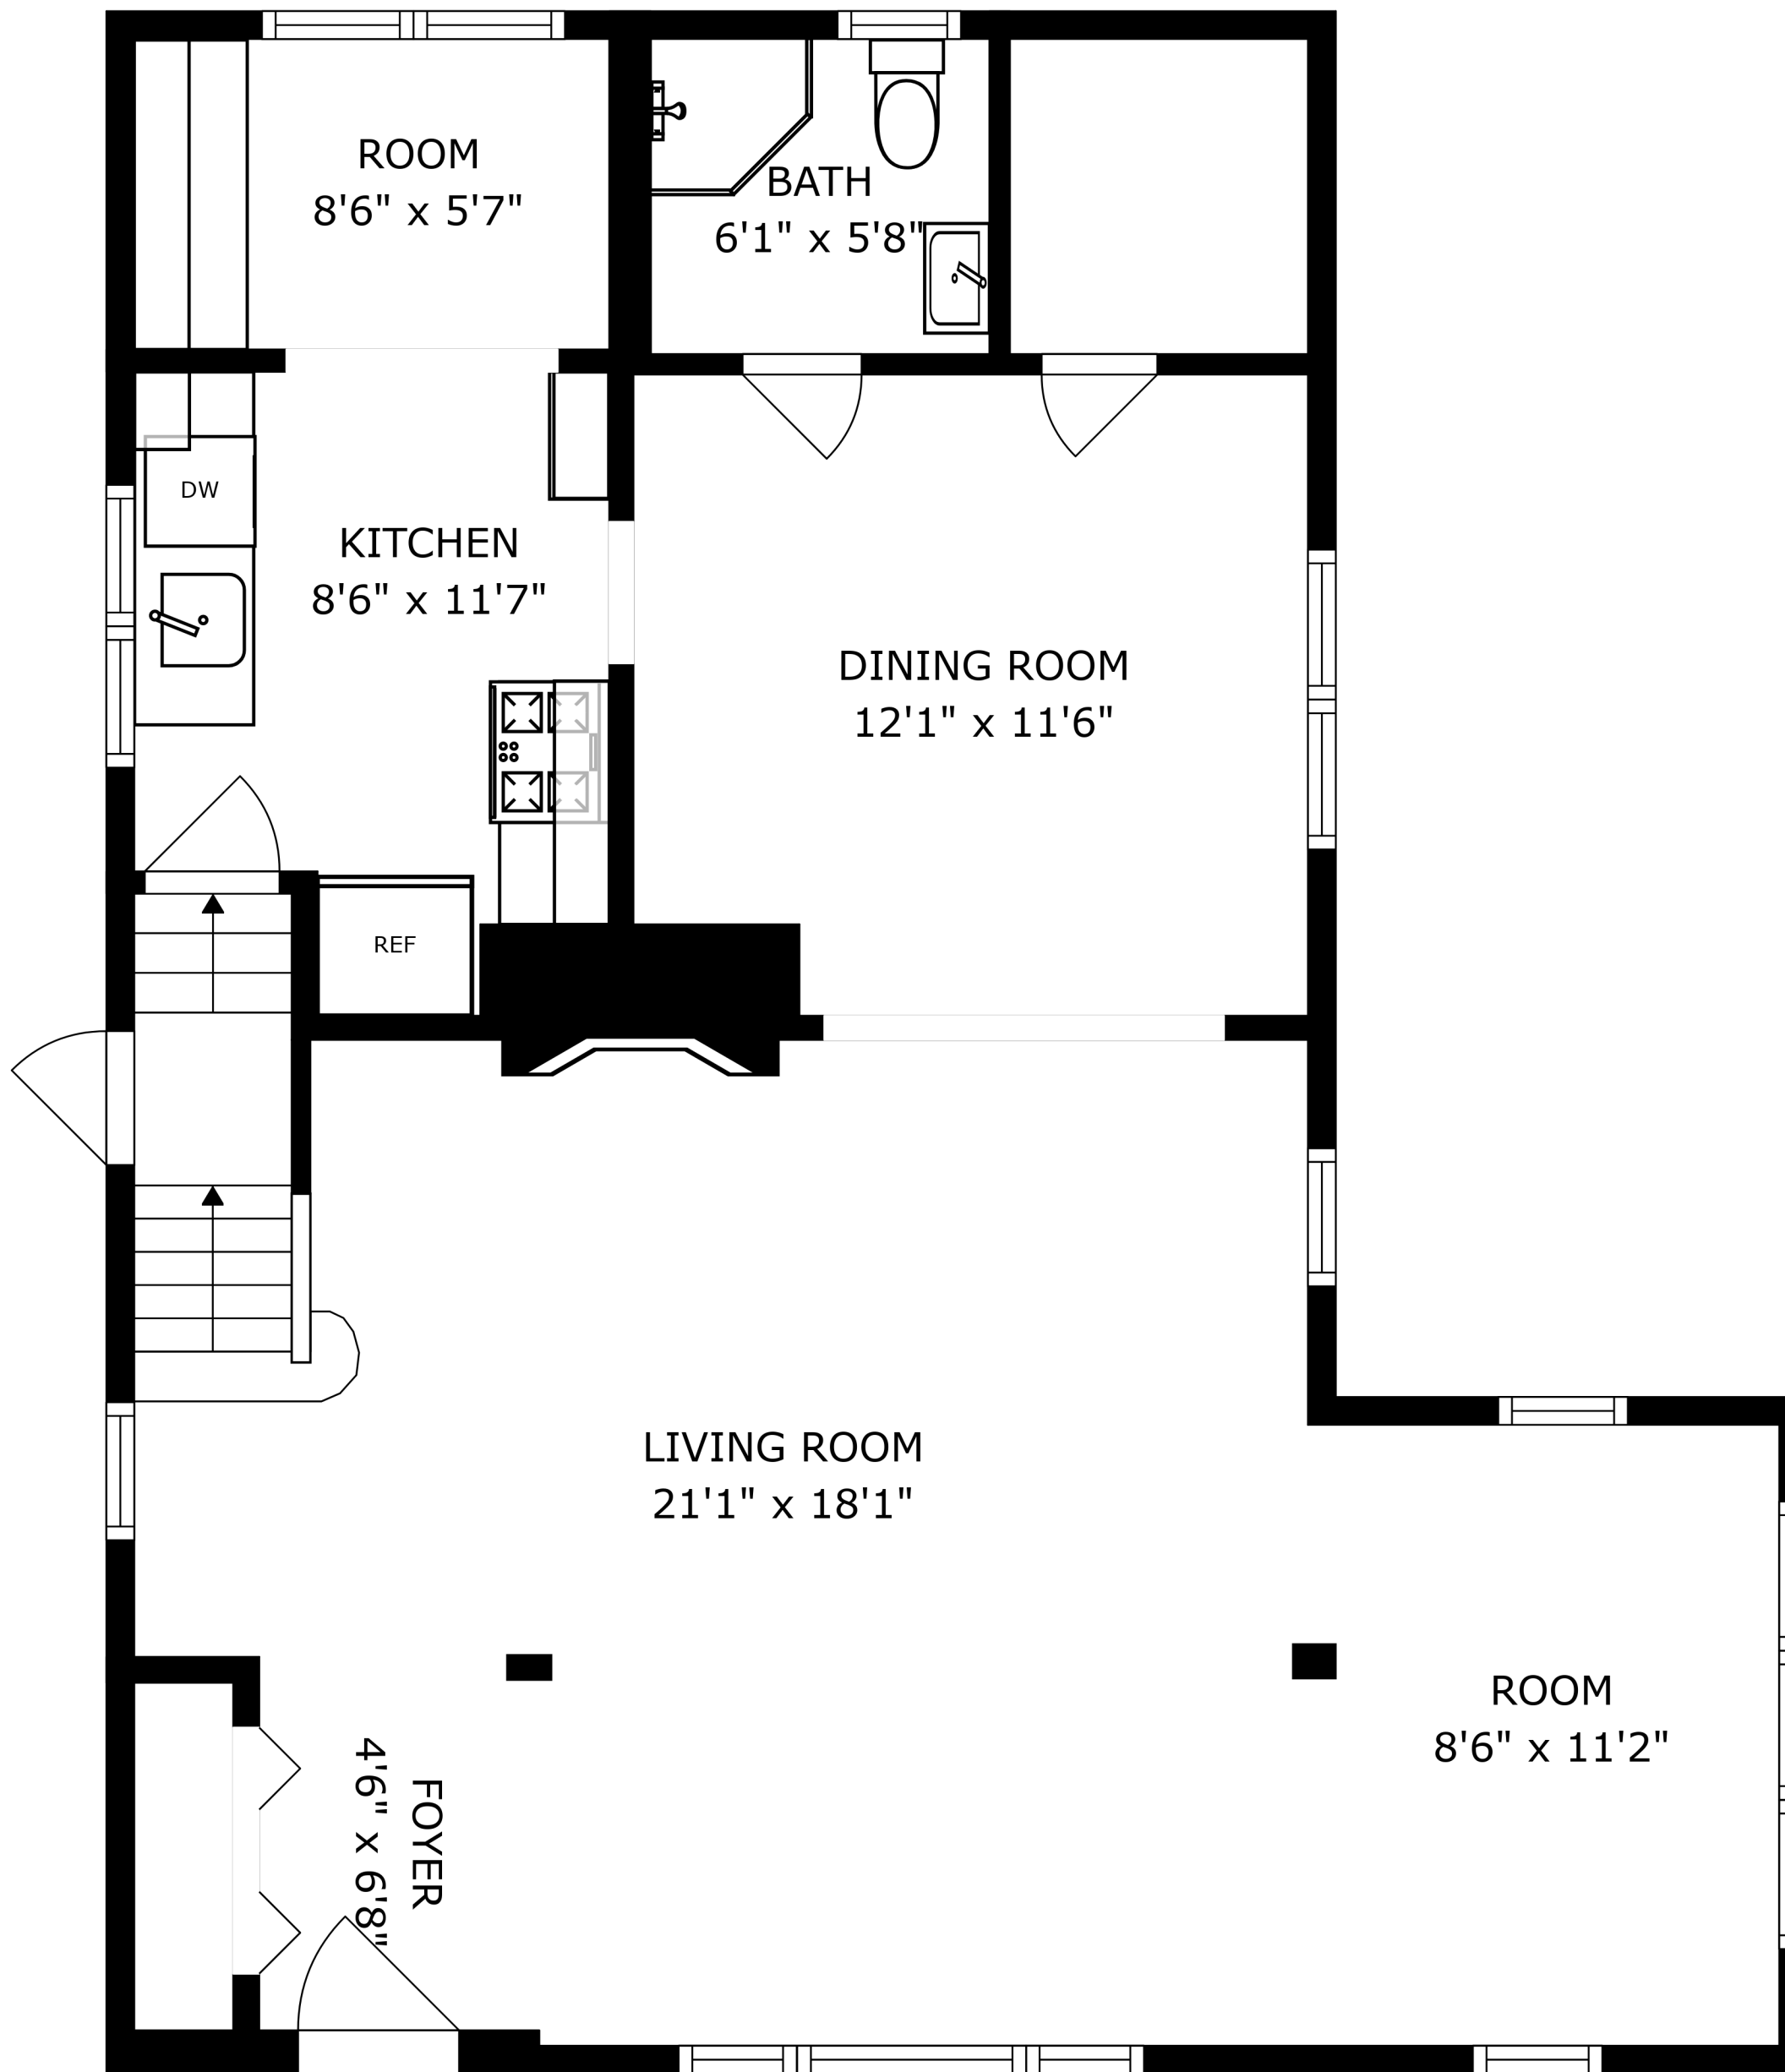

SIZES AND DIMENSIONS ARE APPROXIMATE, ACTUAL MAY VARY.

ROOM
21'2" x 12'6"

SIZES AND DIMENSIONS ARE APPROXIMATE, ACTUAL MAY VARY.

SIZES AND DIMENSIONS ARE APPROXIMATE, ACTUAL MAY VARY.

SIZES AND DIMENSIONS ARE APPROXIMATE, ACTUAL MAY VARY.

SIZES AND DIMENSIONS ARE APPROXIMATE, ACTUAL MAY VARY.