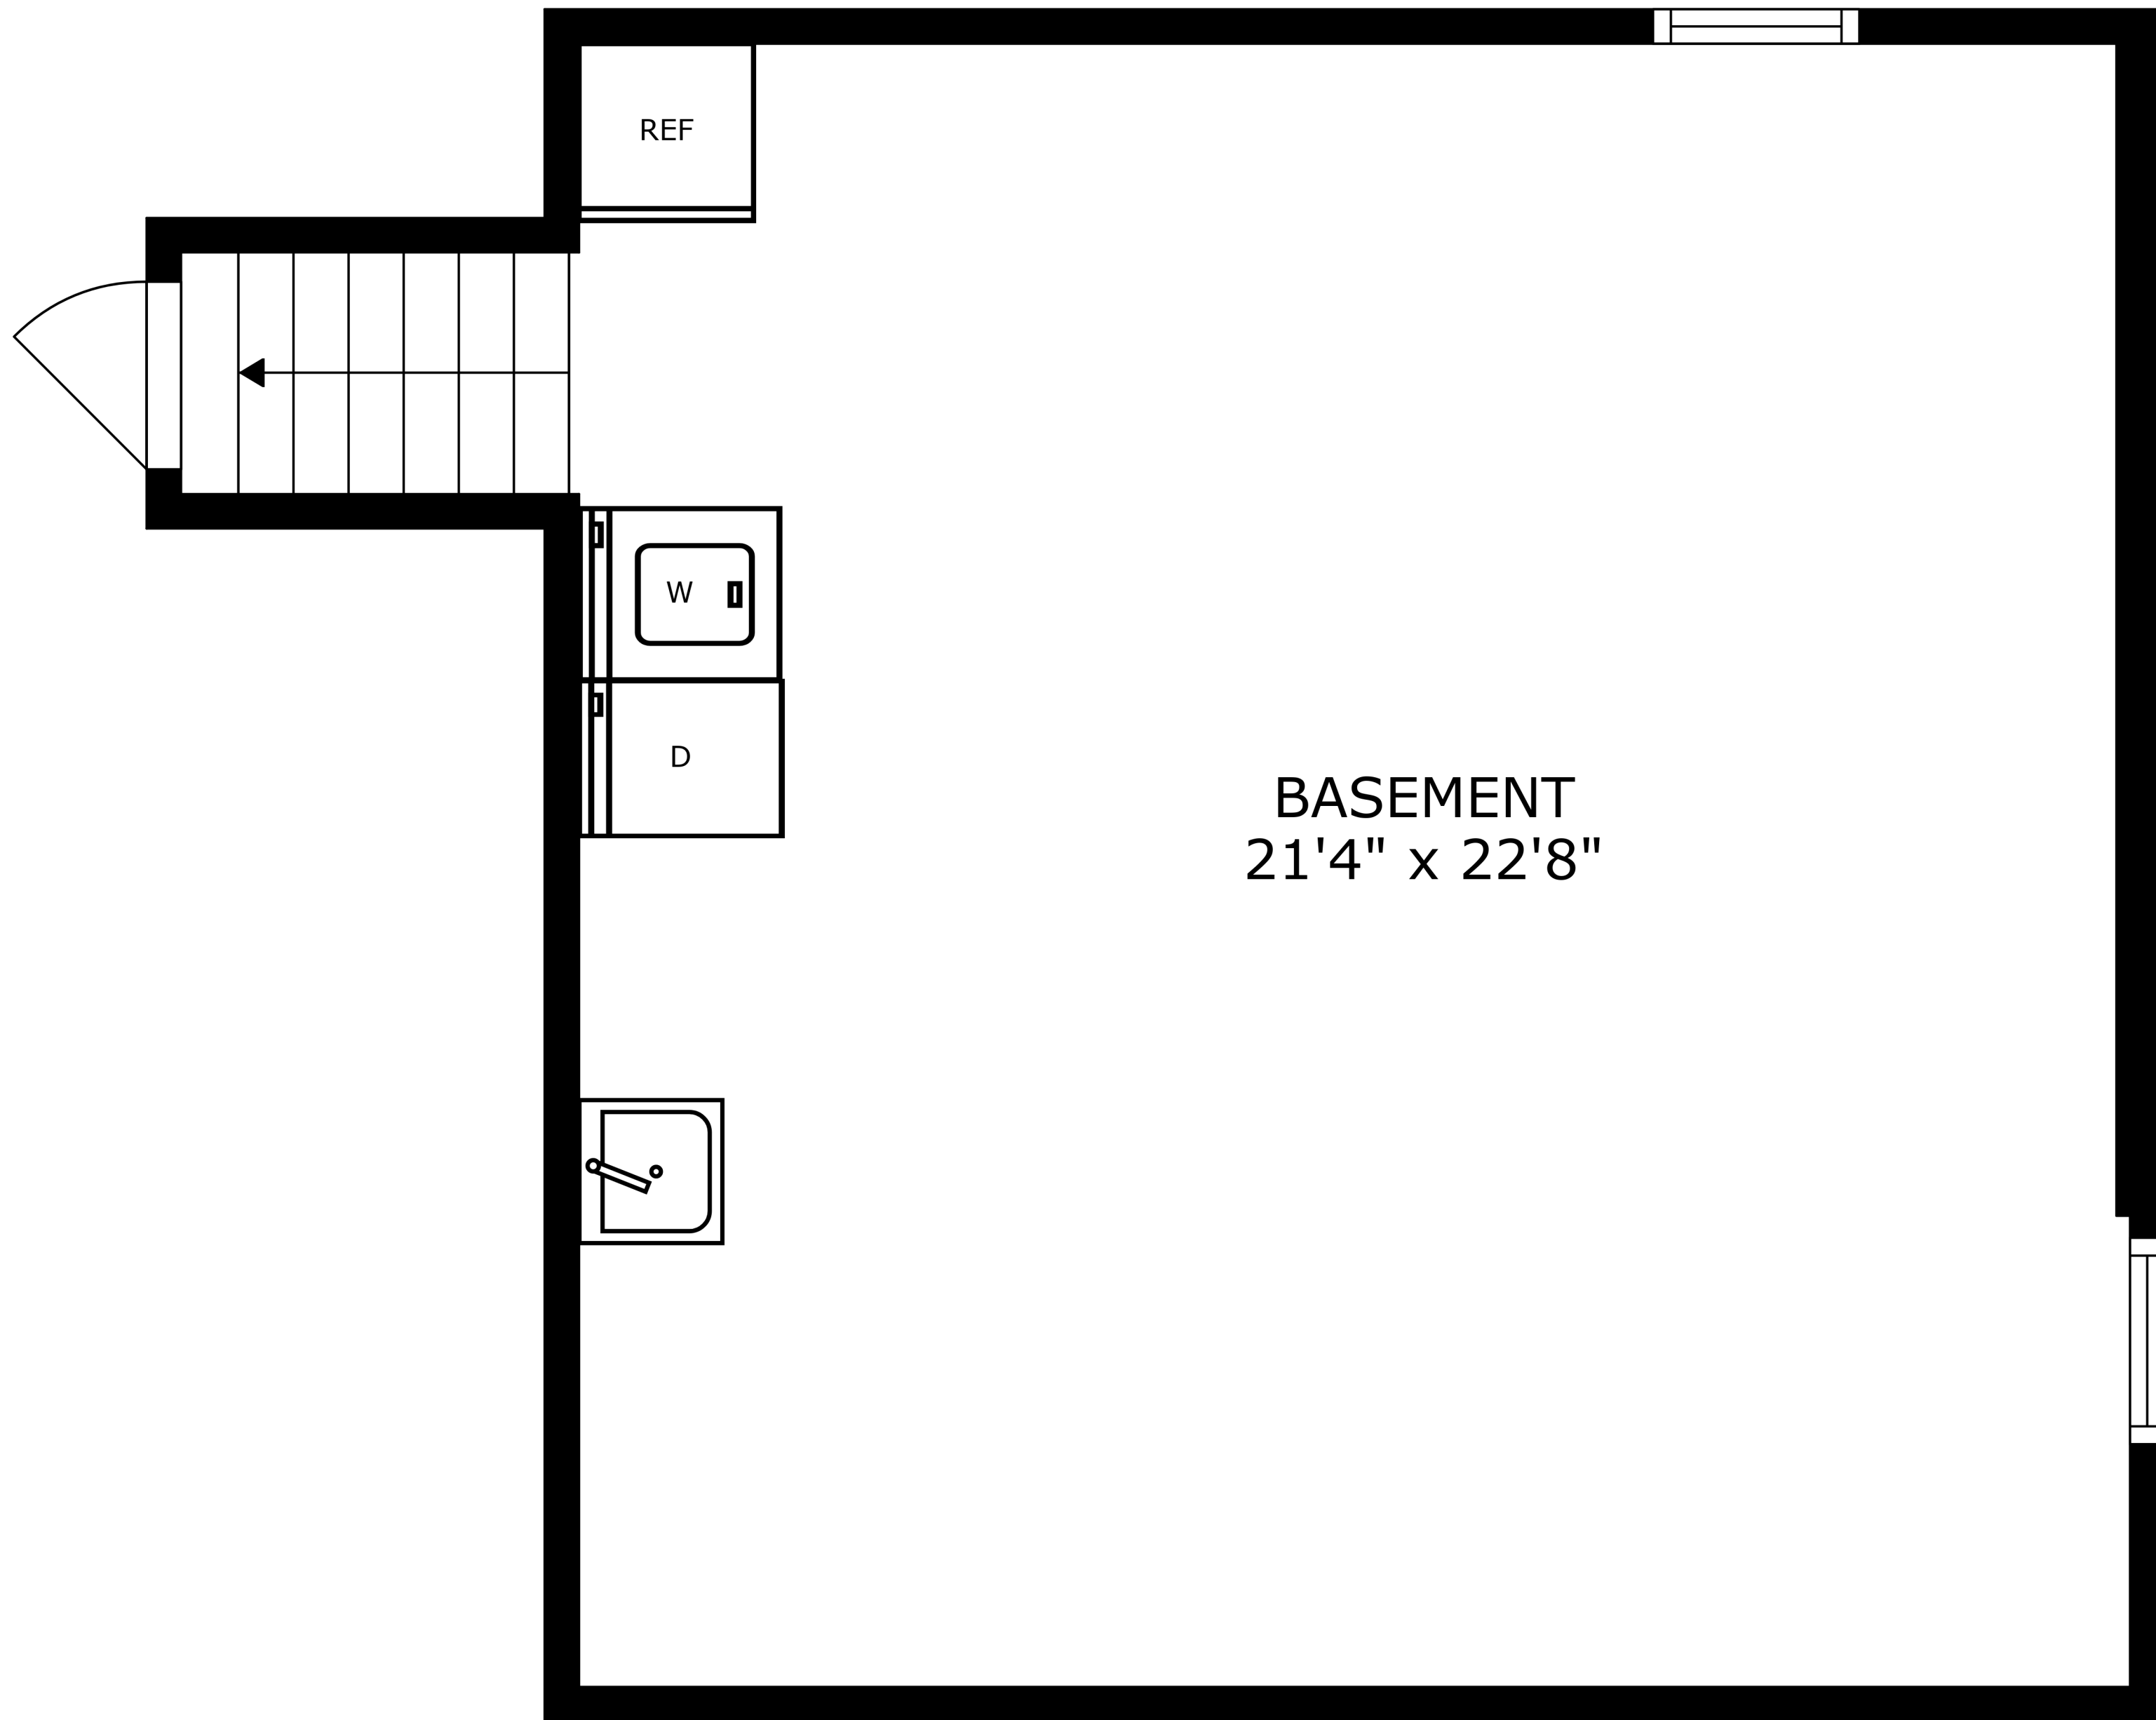

SIZES AND DIMENSIONS ARE APPROXIMATE, ACTUAL MAY VARY.

BEDROOM  
9'2" x 10'2"

BEDROOM  
9'2" x 10'2"

BEDROOM  
12'7" x 10'10"

BATH  
8'0" x 10'10"

SIZES AND DIMENSIONS ARE APPROXIMATE, ACTUAL MAY VARY.

RECREATION ROOM  
20'3" x 17'5"

BEDROOM  
11'9" x 10'4"

BATH  
7'11" x 7'2"

BASEMENT  
21'4" x 22'8"