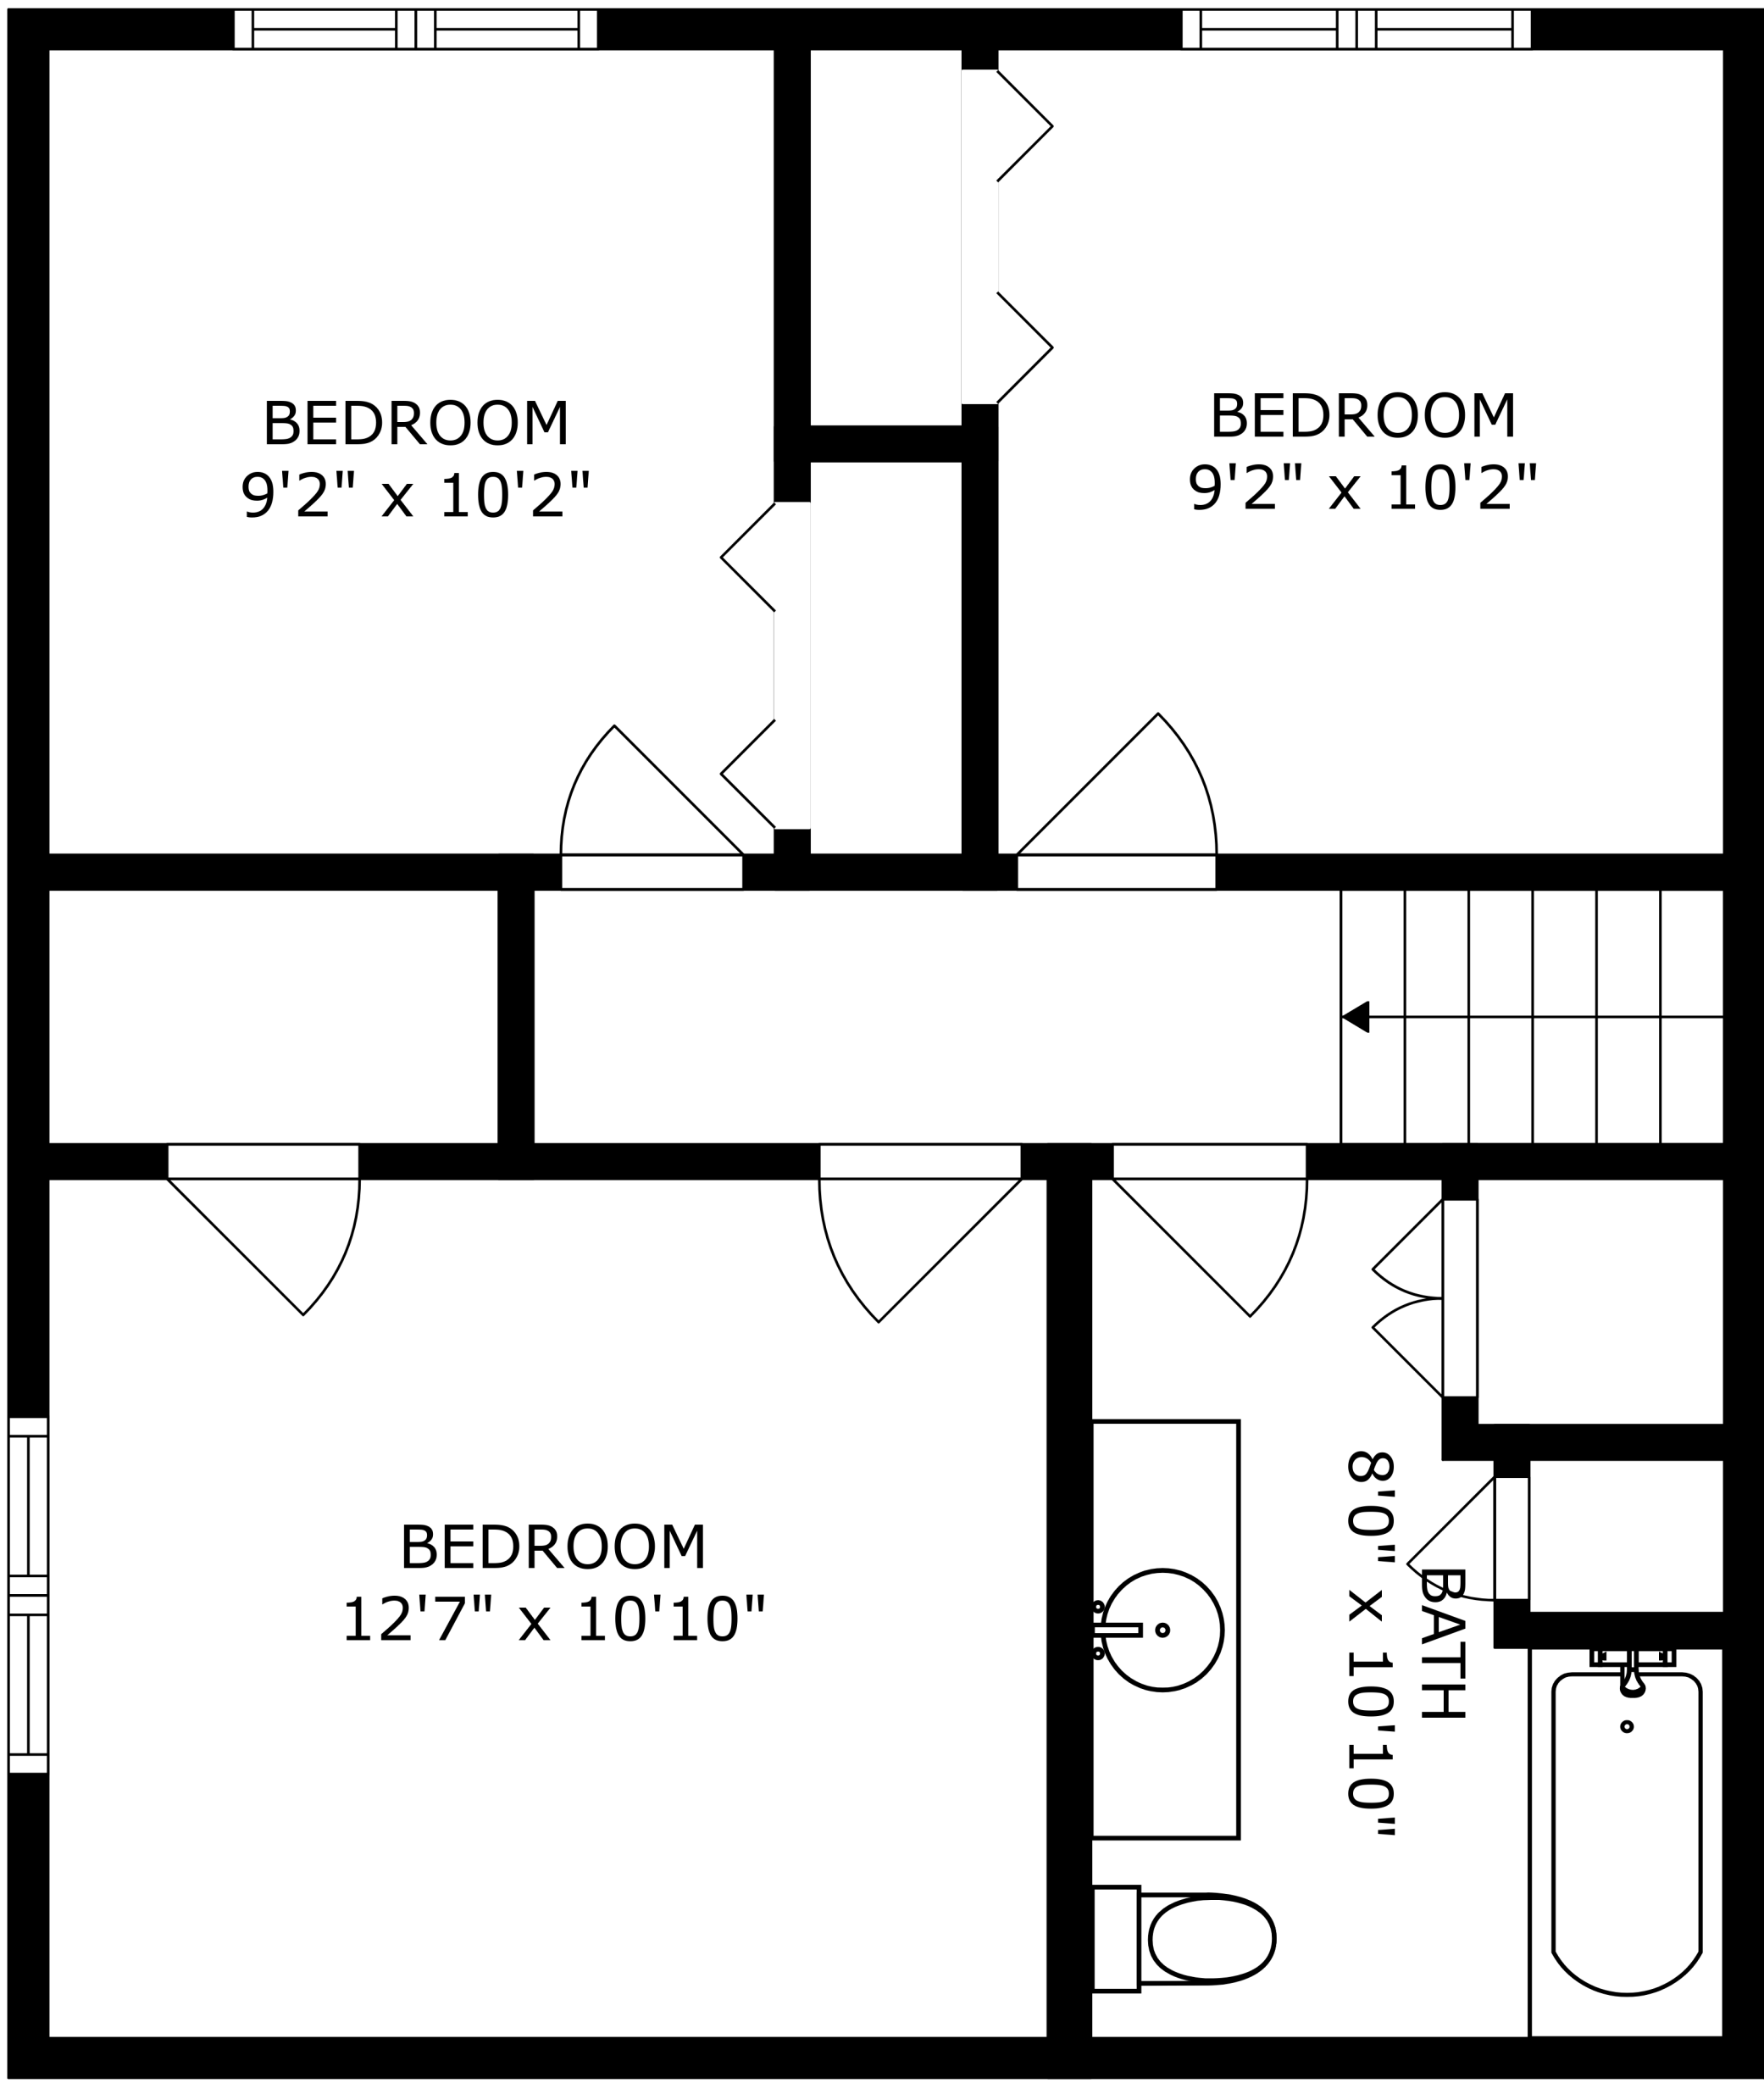

SIZES AND DIMENSIONS ARE APPROXIMATE, ACTUAL MAY VARY.

BEDROOM  
9'2" x 10'2"

BEDROOM  
9'2" x 10'2"

BEDROOM  
12'7" x 10'10"

BATH  
8'0" x 10'10"

SIZES AND DIMENSIONS ARE APPROXIMATE, ACTUAL MAY VARY.

RECREATION ROOM  
20'3" x 17'5"

BEDROOM  
11'9" x 10'4"

BATH  
7'11" x 7'2"

BASEMENT  
21'4" x 22'8"