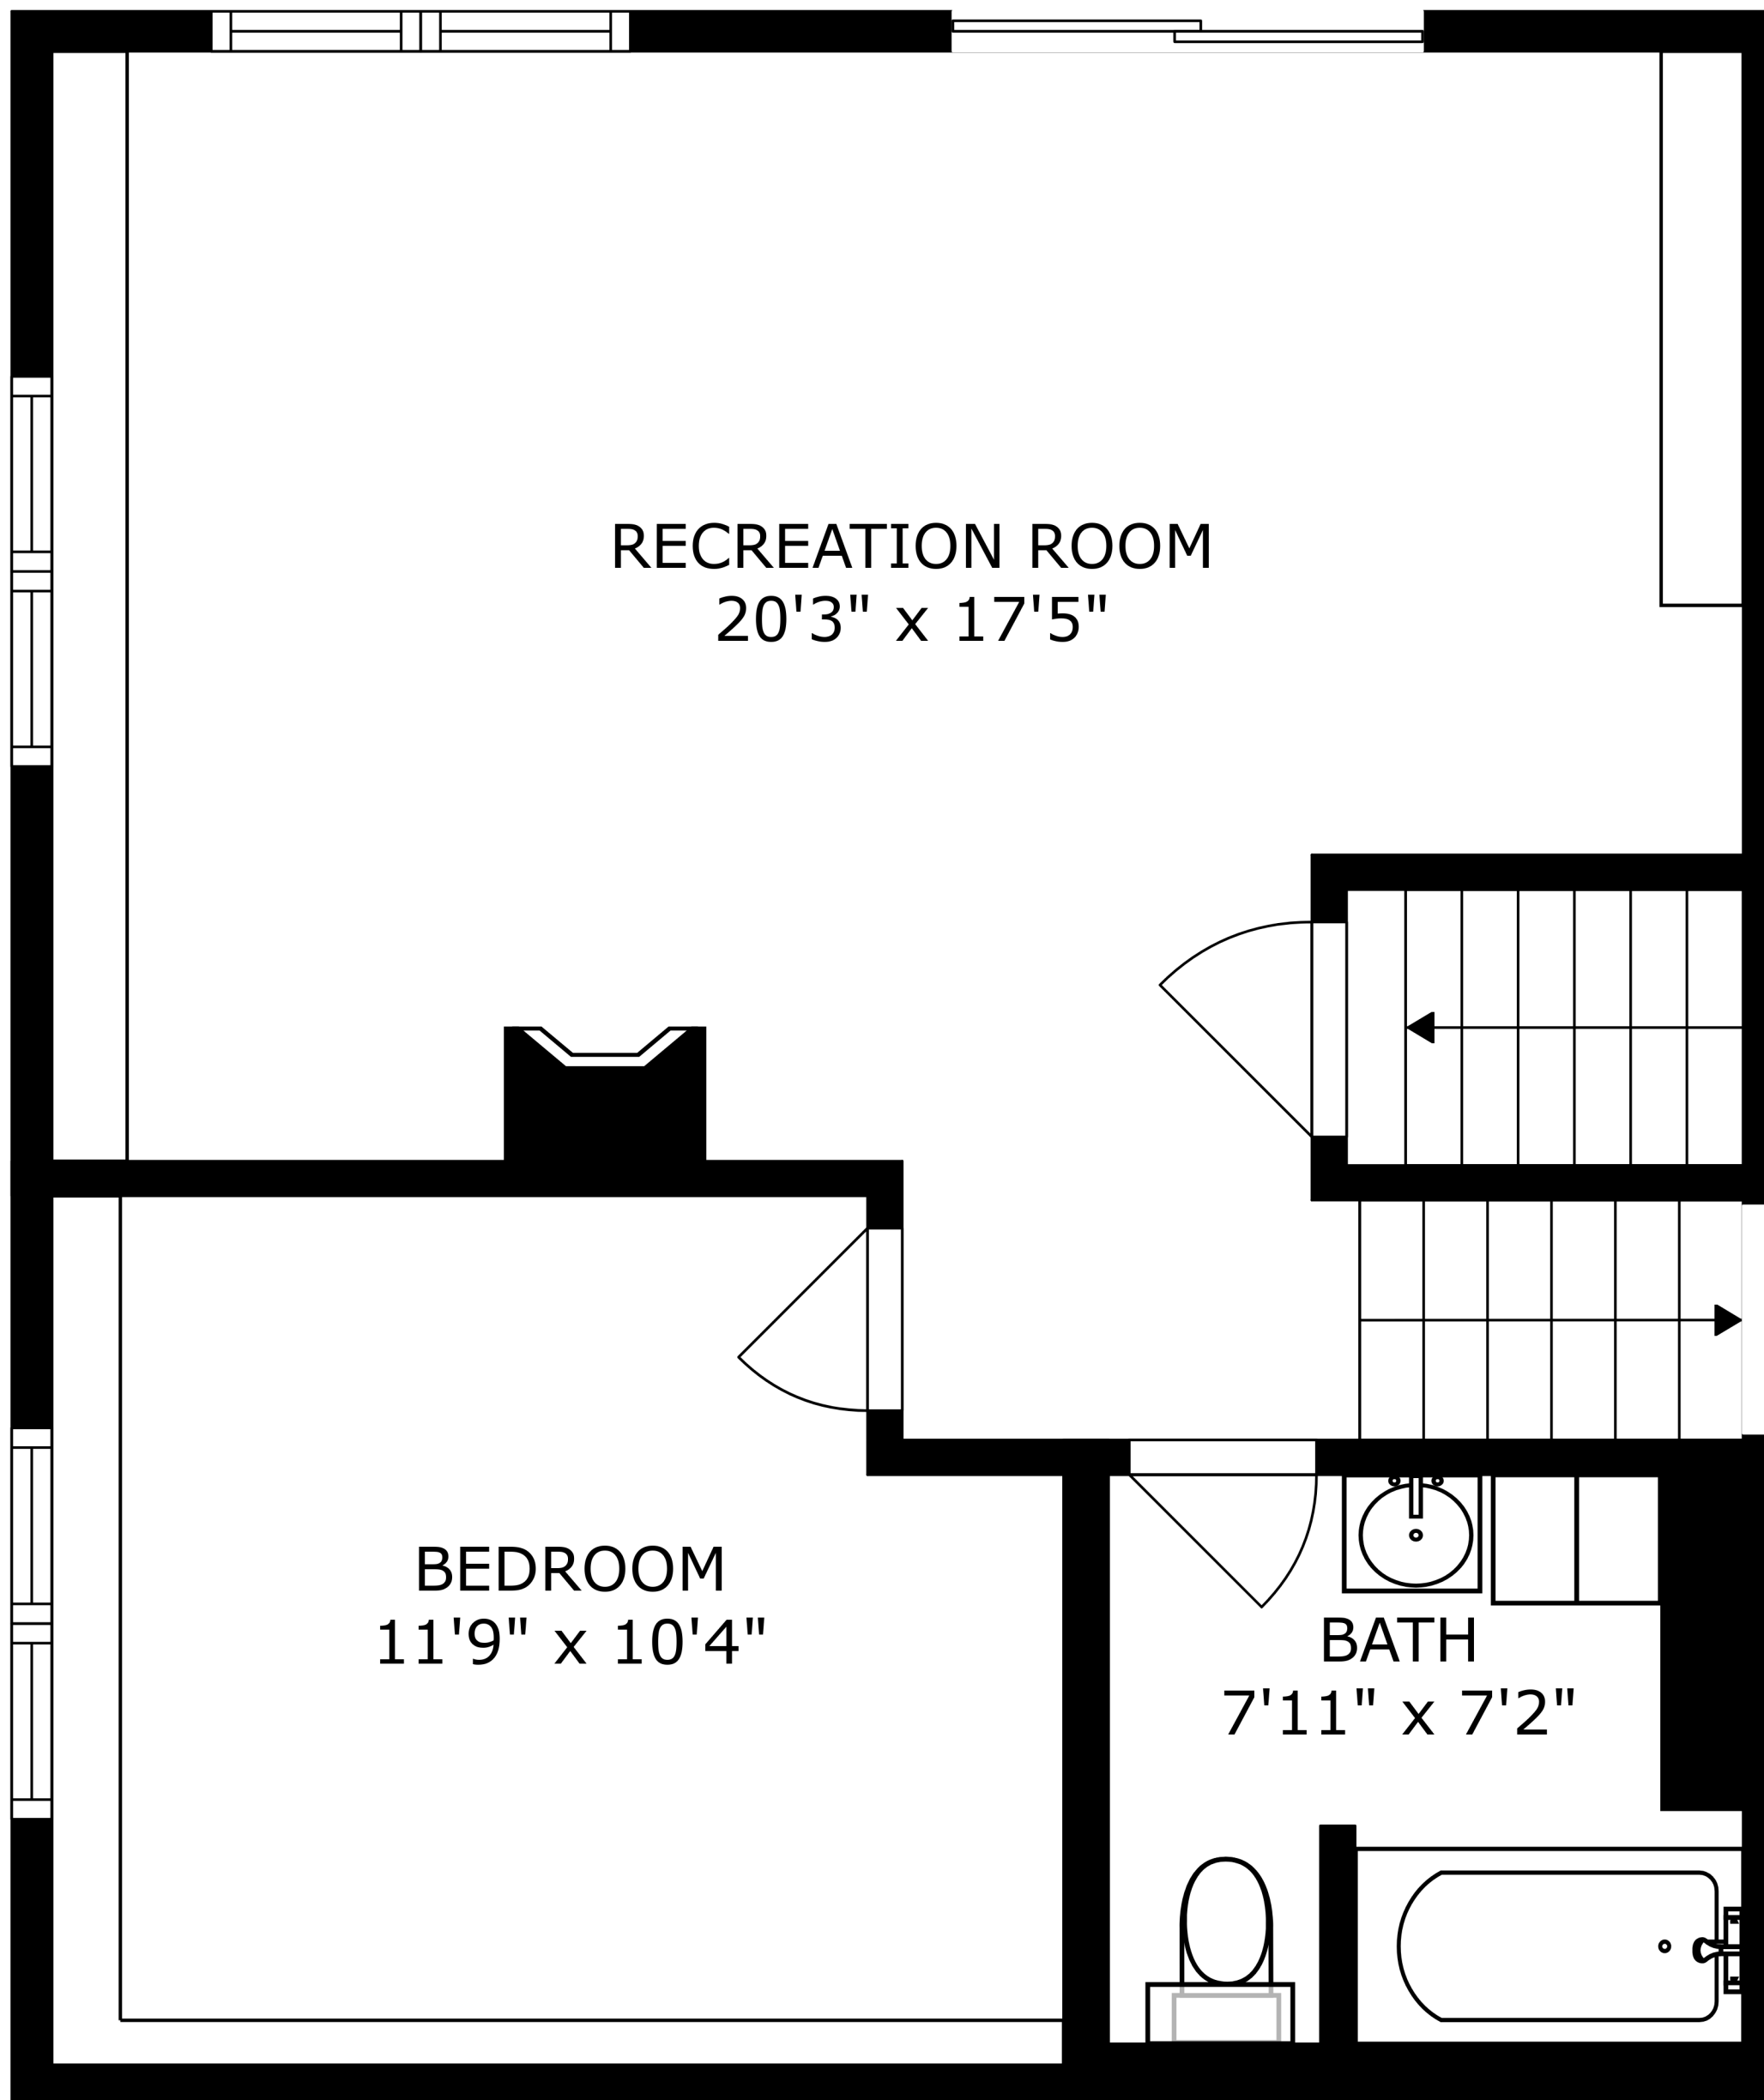

SIZES AND DIMENSIONS ARE APPROXIMATE, ACTUAL MAY VARY.

BEDROOM  
9'2" x 10'2"

BEDROOM  
9'2" x 10'2"

BEDROOM  
12'7" x 10'10"

BATH  
8'0" x 10'10"

SIZES AND DIMENSIONS ARE APPROXIMATE, ACTUAL MAY VARY.

RECREATION ROOM  
20'3" x 17'5"

BEDROOM  
11'9" x 10'4"

BATH  
7'11" x 7'2"

BASEMENT  
21'4" x 22'8"