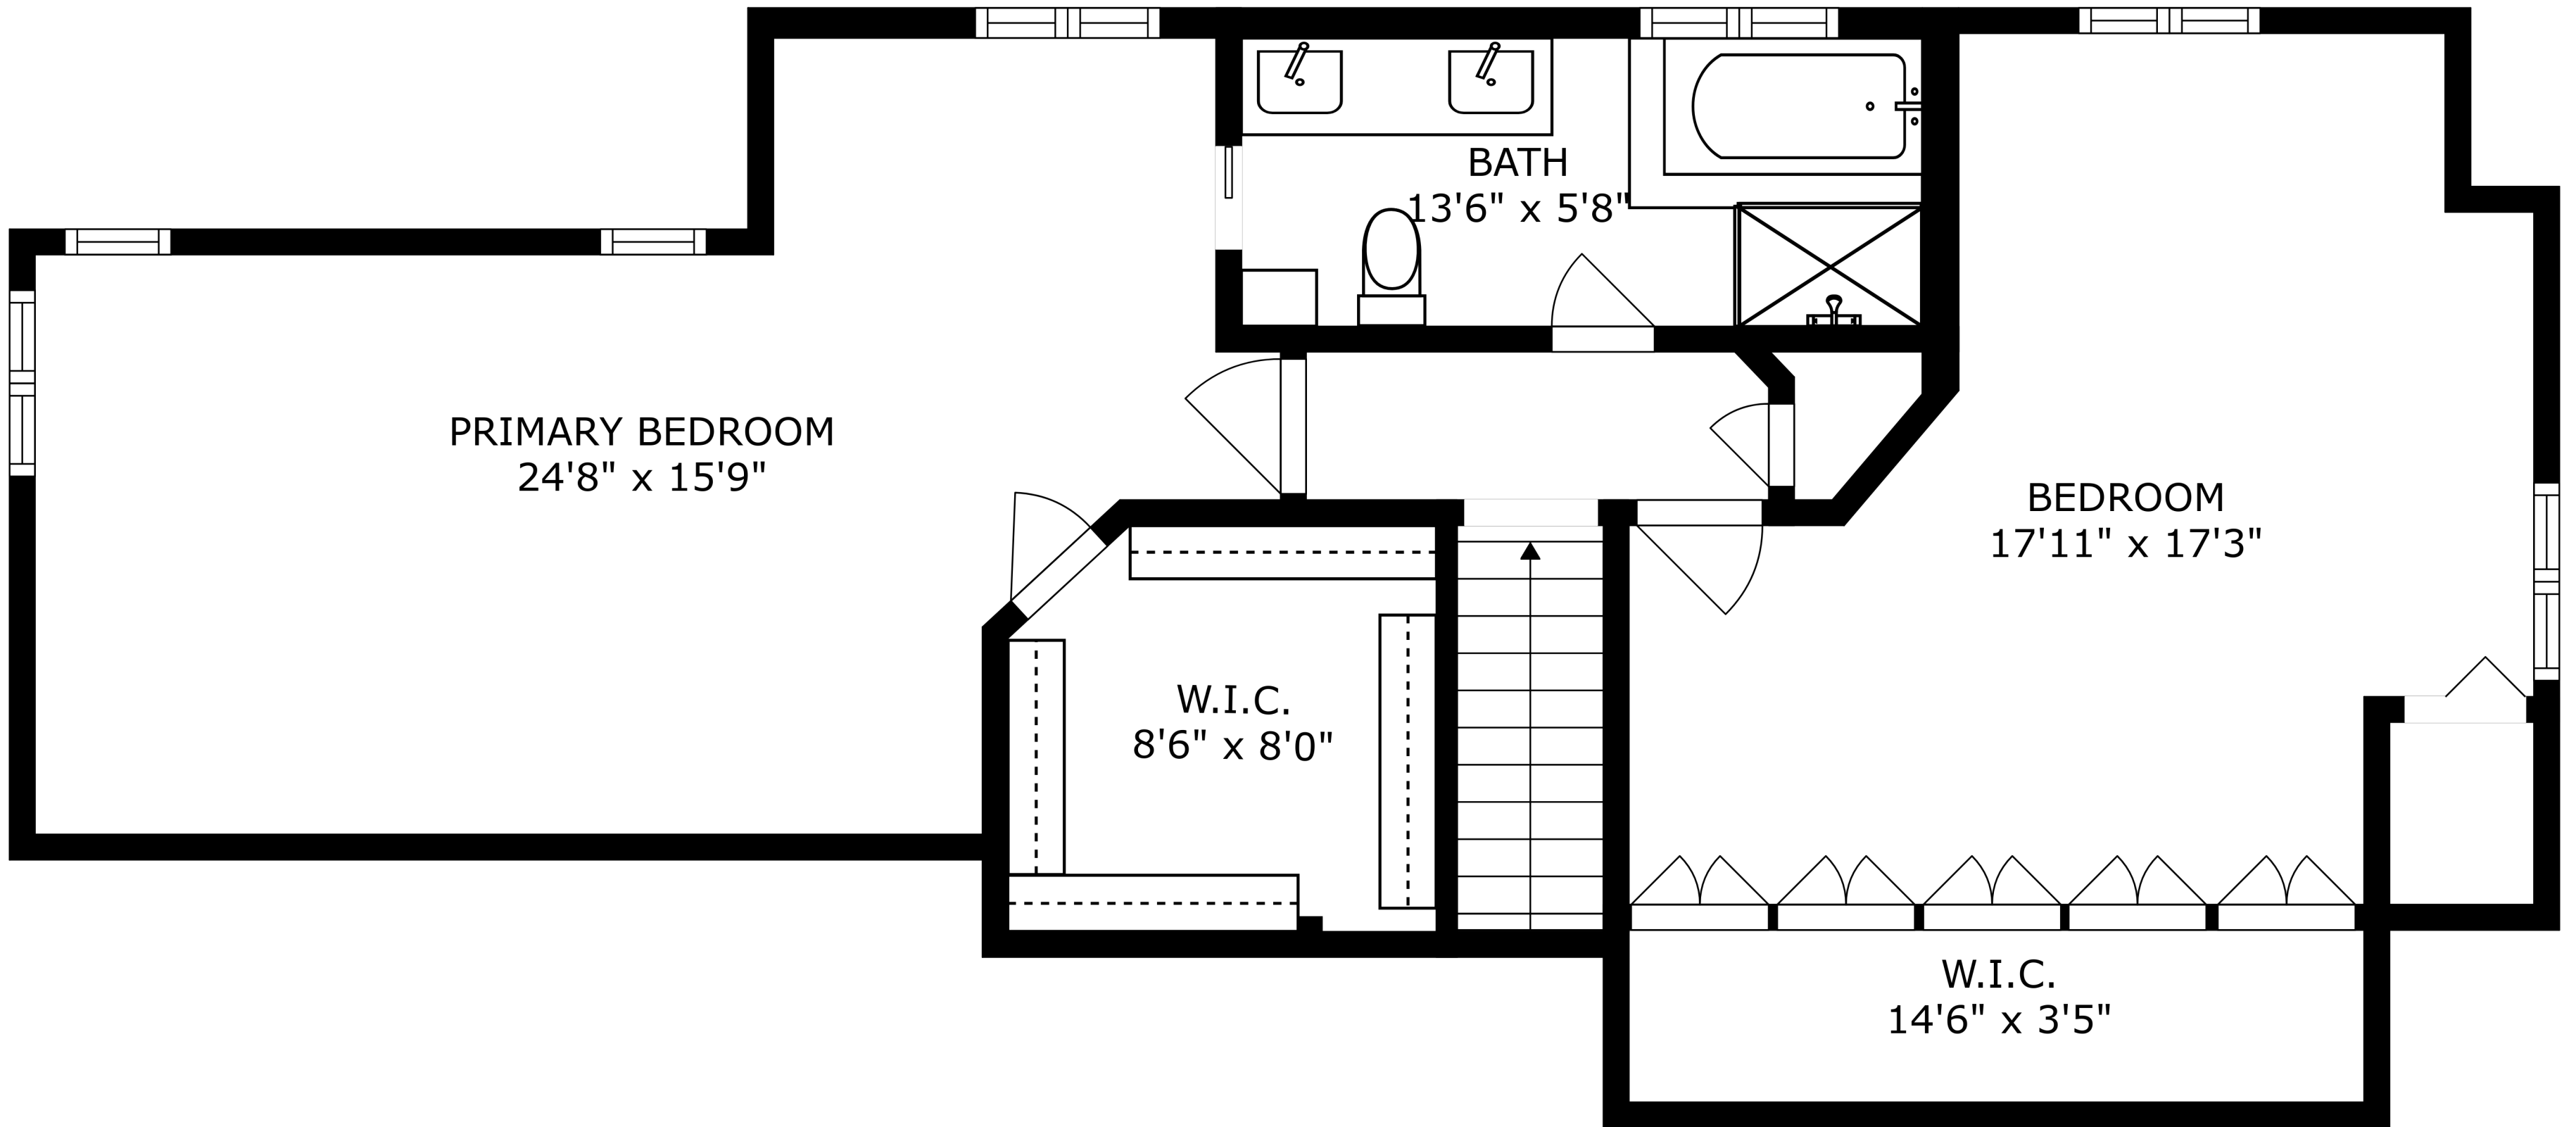

SIZES AND DIMENSIONS ARE APPROXIMATE, ACTUAL MAY VARY.

PRIMARY BEDROOM
24'8" x 15'9"

BATH
13'6" x 5'8"

BEDROOM
17'11" x 17'3"

W.I.C.
8'6" x 8'0"

W.I.C.
14'6" x 3'5"

SIZES AND DIMENSIONS ARE APPROXIMATE, ACTUAL MAY VARY.

LAUNDRY
18'9" x 10'9"

FAMILY ROOM
20'4" x 23'8"

UTILITIES & STORAGE ROOM
12'6" x 18'2"

W/D

REF