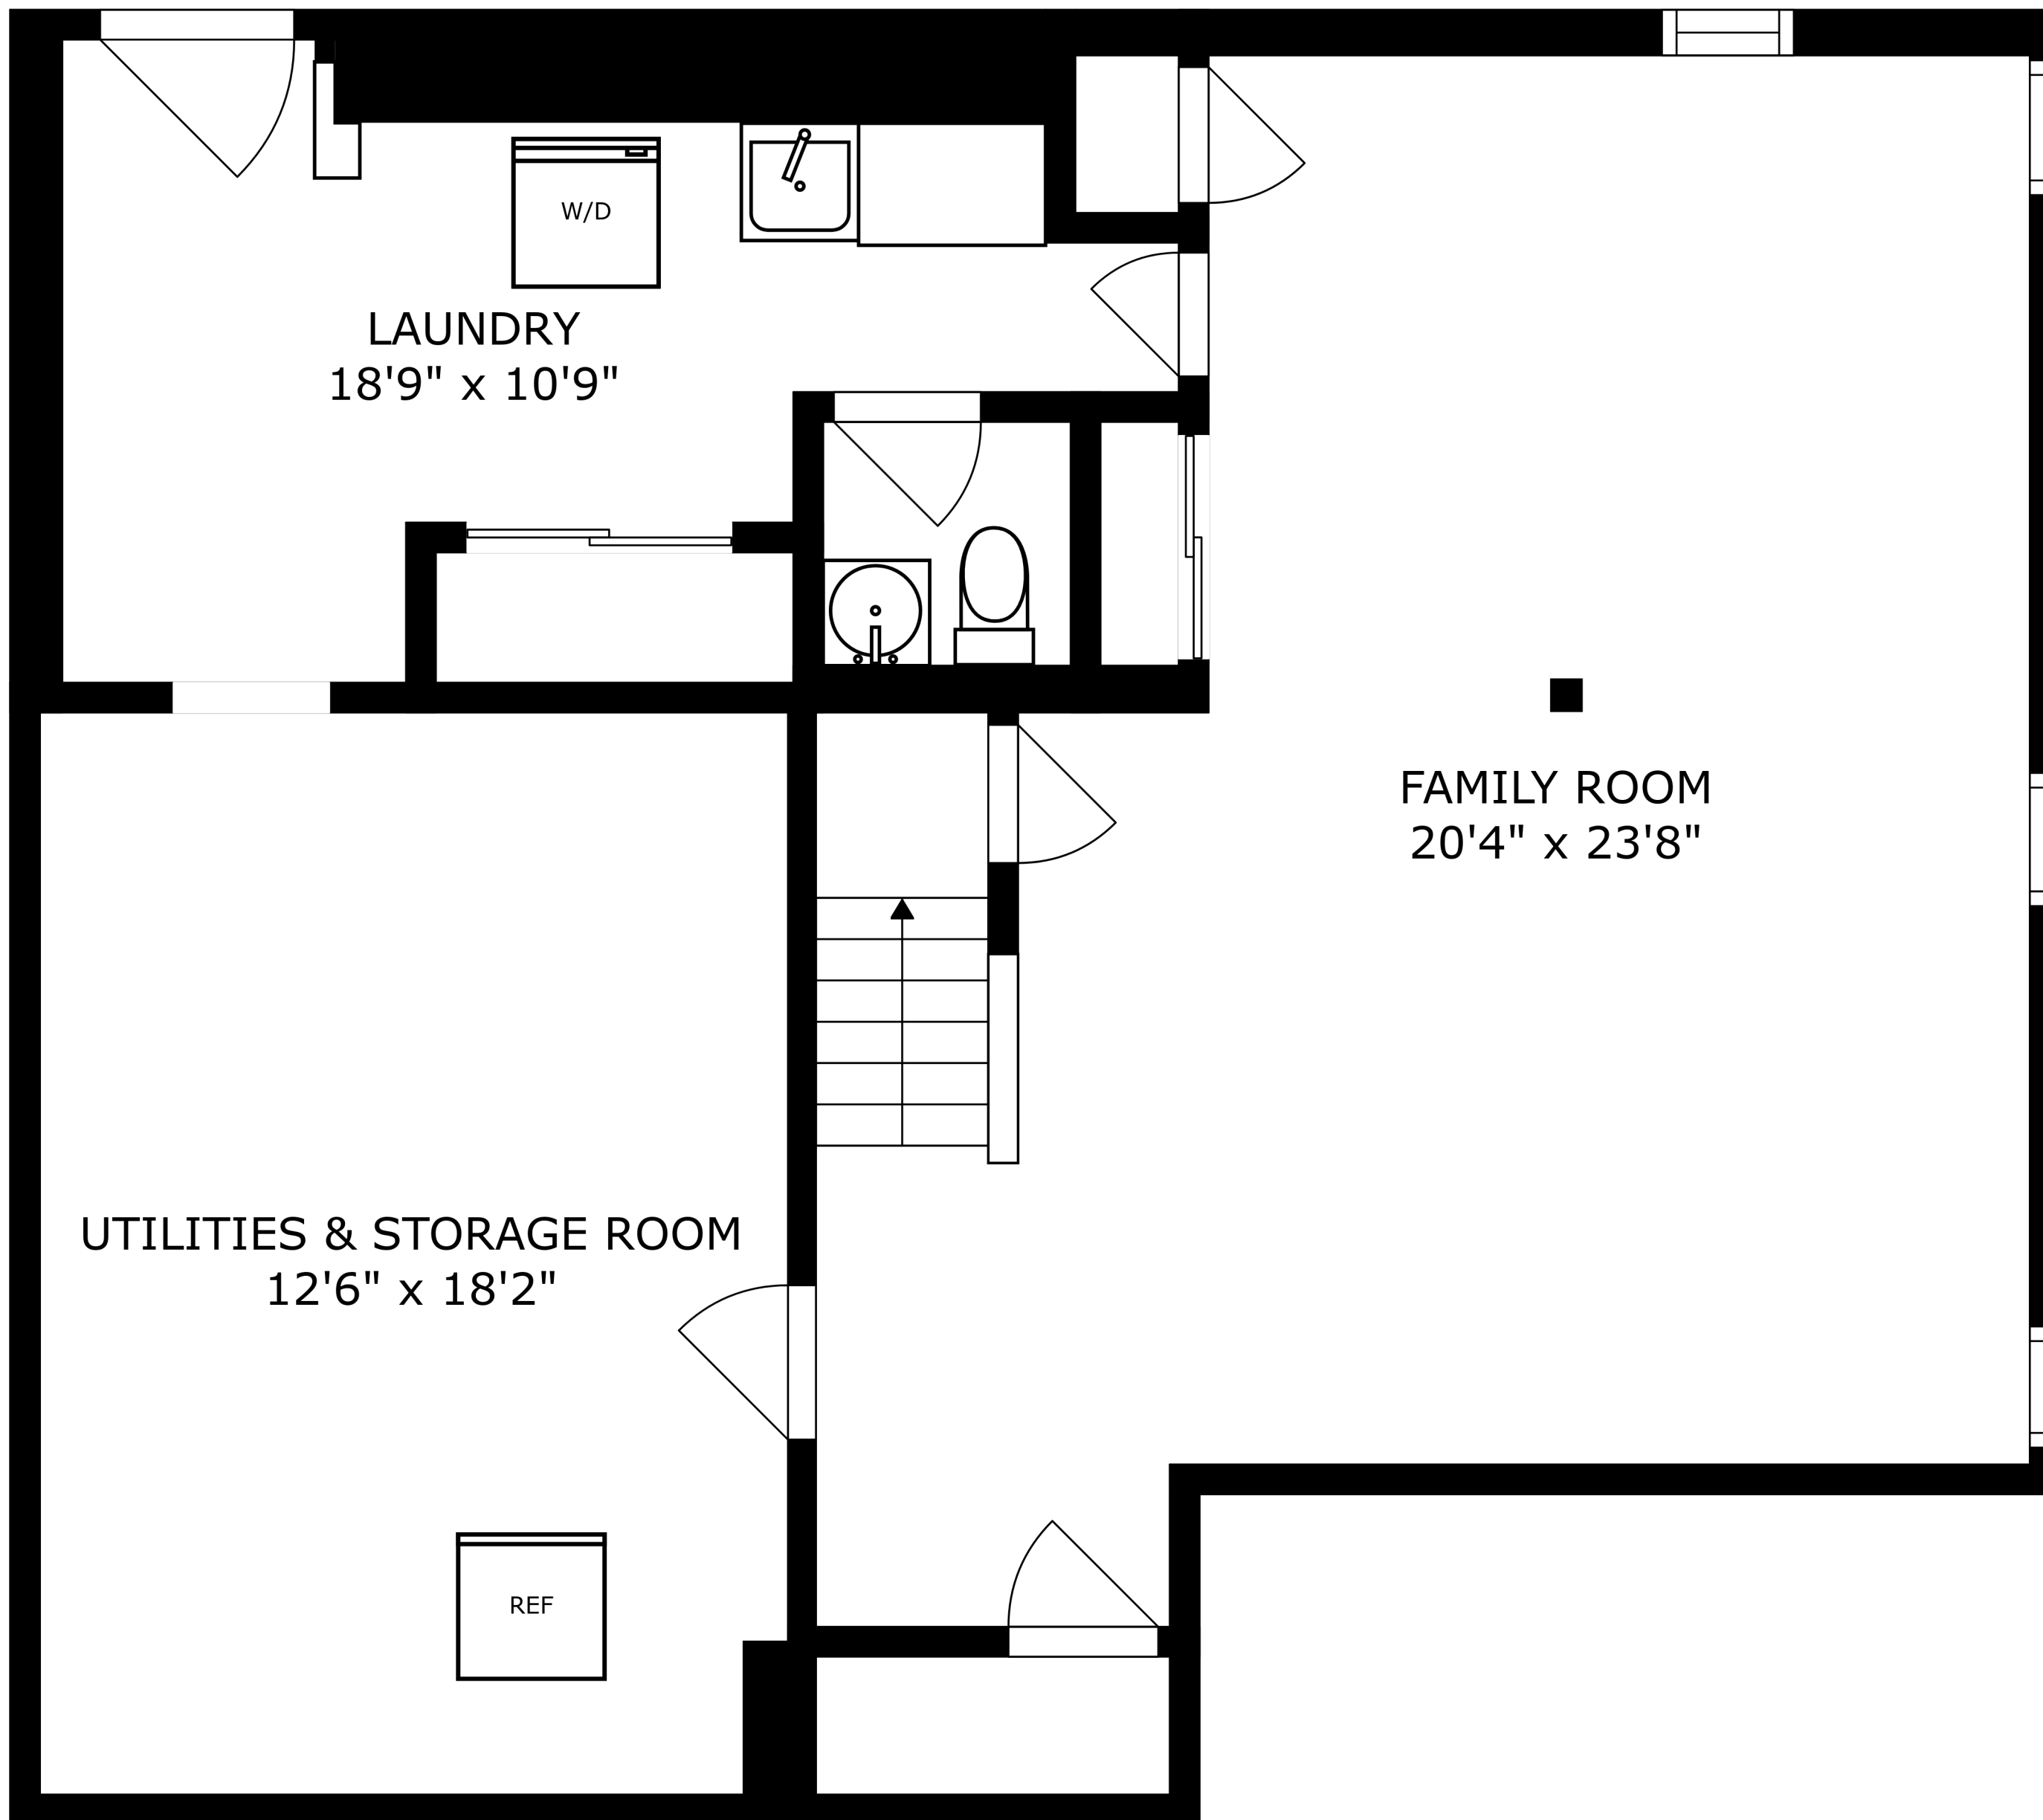

SIZES AND DIMENSIONS ARE APPROXIMATE, ACTUAL MAY VARY.

PRIMARY BEDROOM
24'8" x 15'9"

BATH
13'6" x 5'8"

BEDROOM
17'11" x 17'3"

W.I.C.
8'6" x 8'0"

W.I.C.
14'6" x 3'5"

SIZES AND DIMENSIONS ARE APPROXIMATE, ACTUAL MAY VARY.

LAUNDRY
18'9" x 10'9"

FAMILY ROOM
20'4" x 23'8"

UTILITIES & STORAGE ROOM
12'6" x 18'2"

W/D

REF