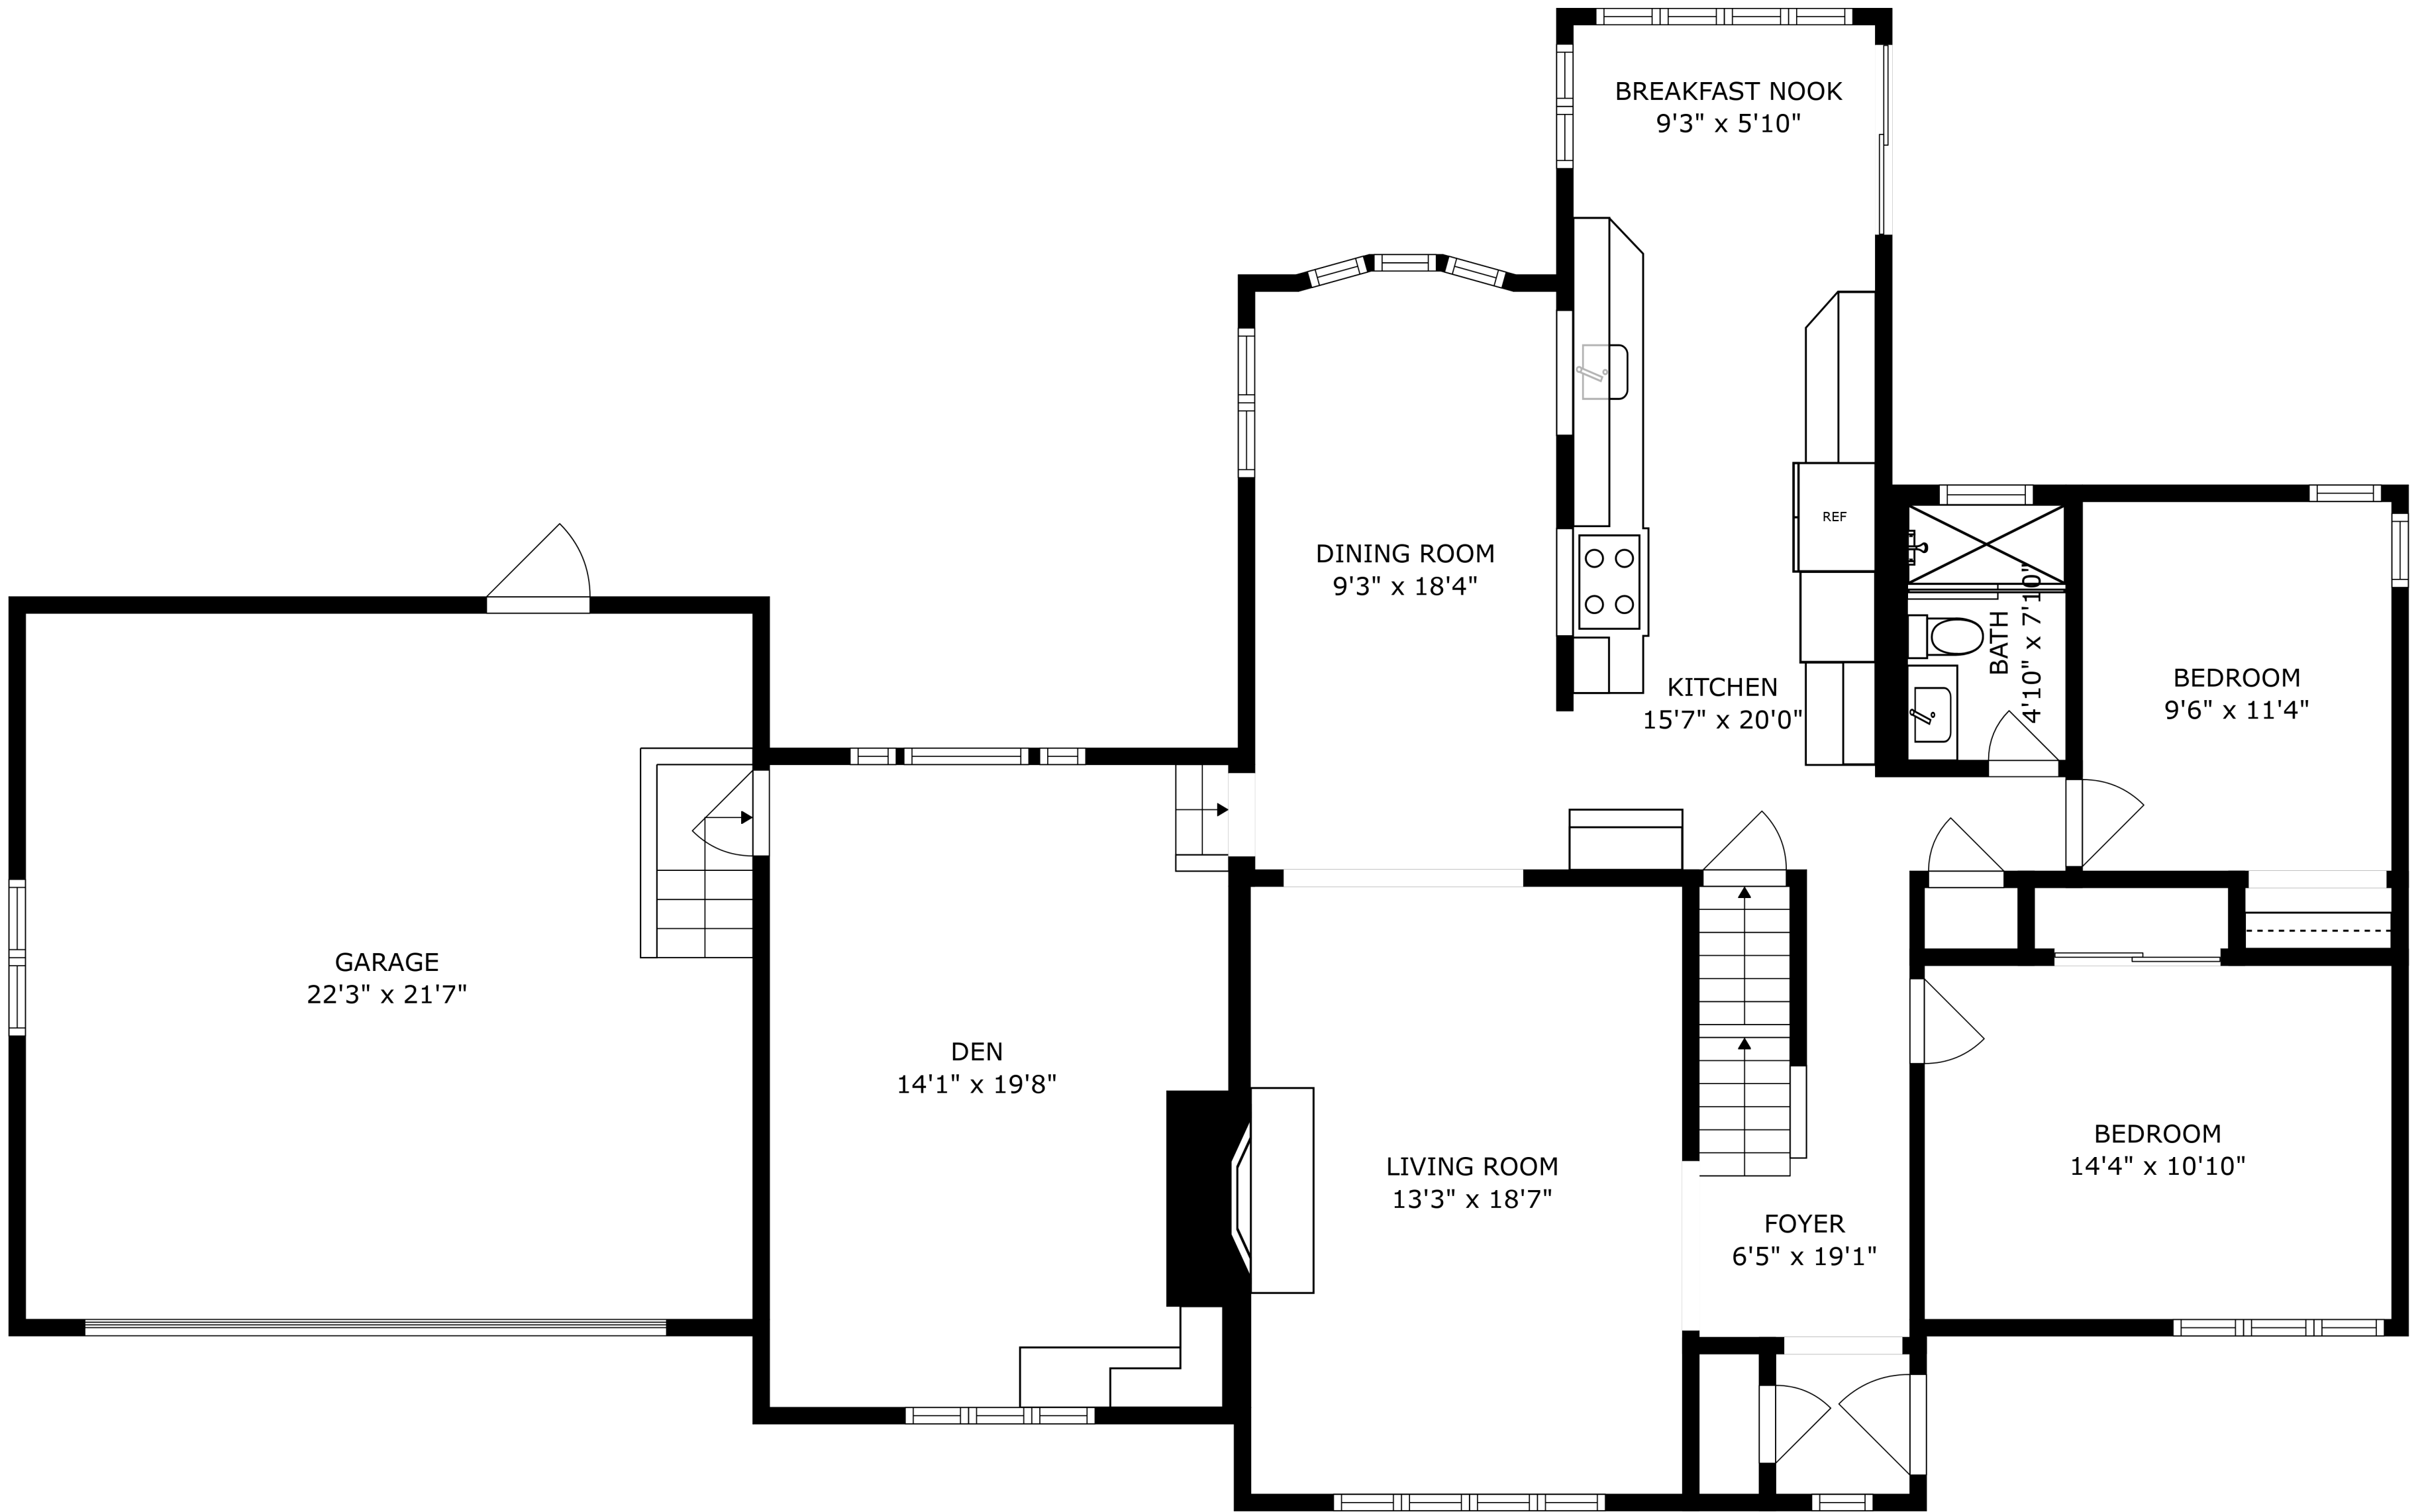

SIZES AND DIMENSIONS ARE APPROXIMATE, ACTUAL MAY VARY.

PRIMARY BEDROOM
24'8" x 15'9"

BATH
13'6" x 5'8"

BEDROOM
17'11" x 17'3"

W.I.C.
8'6" x 8'0"

W.I.C.
14'6" x 3'5"

SIZES AND DIMENSIONS ARE APPROXIMATE, ACTUAL MAY VARY.

LAUNDRY
18'9" x 10'9"

FAMILY ROOM
20'4" x 23'8"

UTILITIES & STORAGE ROOM
12'6" x 18'2"

W/D

REF