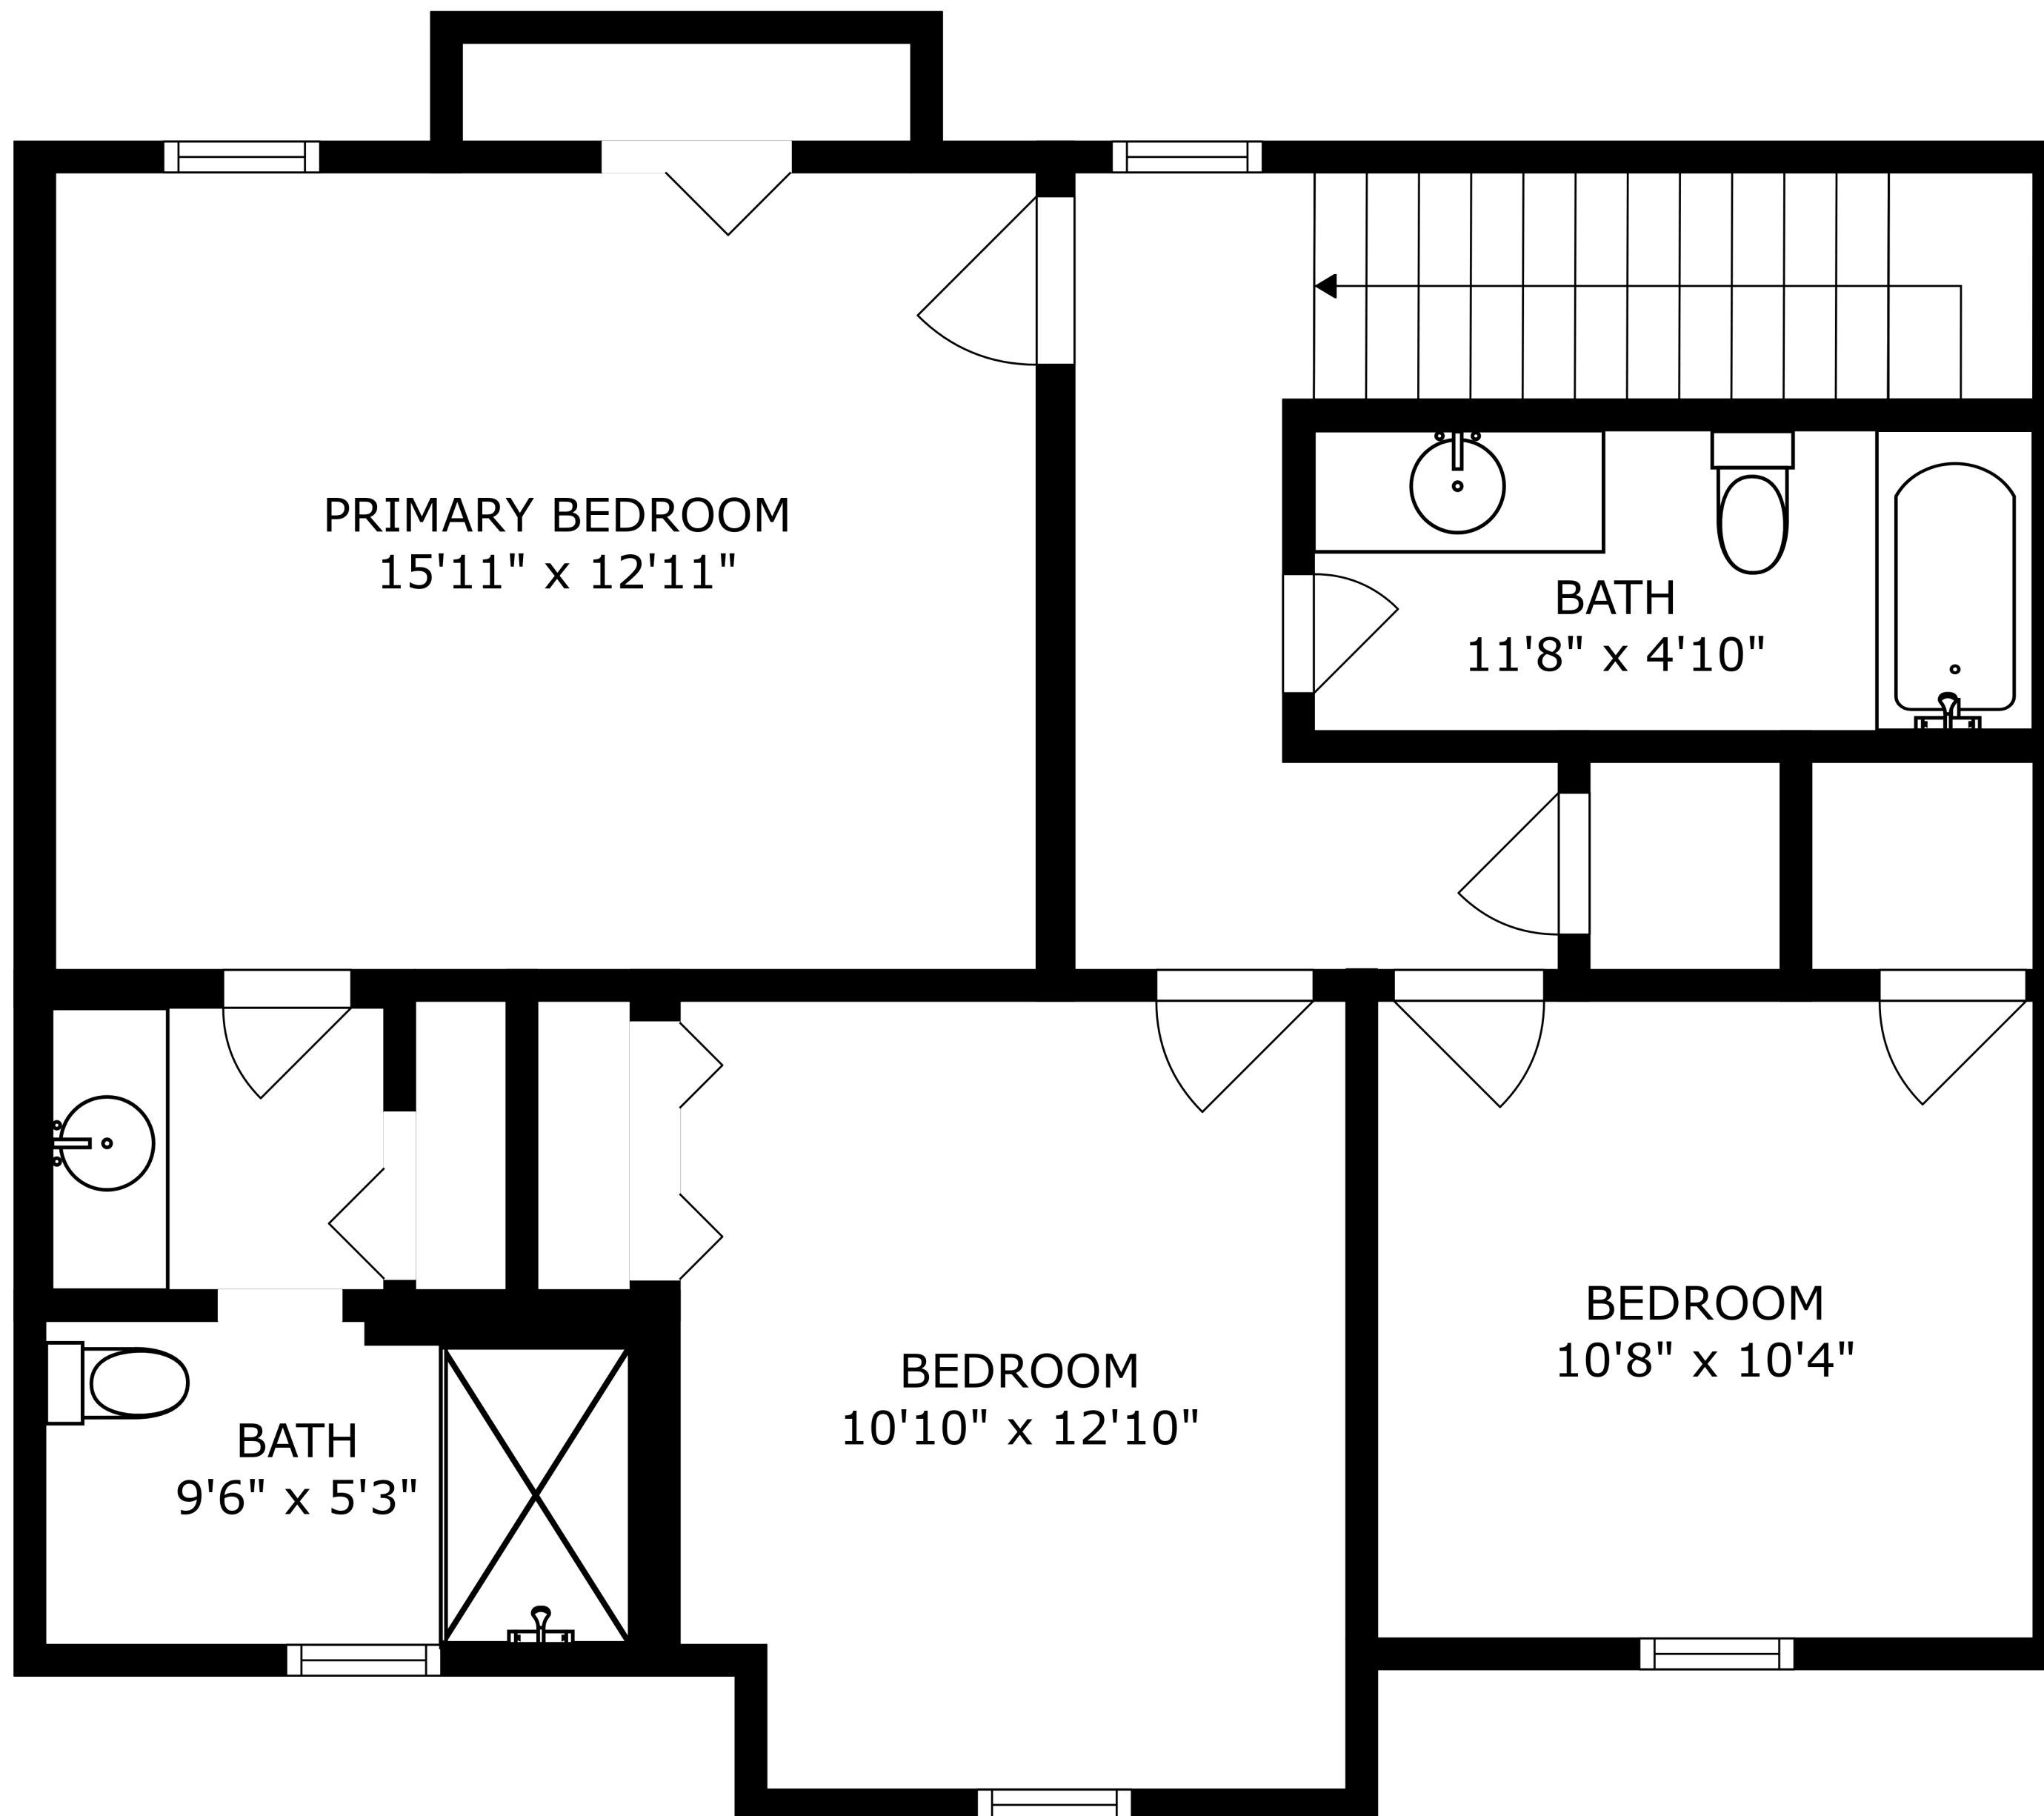

SIZES AND DIMENSIONS ARE APPROXIMATE, ACTUAL MAY VARY.

SIZES AND DIMENSIONS ARE APPROXIMATE, ACTUAL MAY VARY.

SIZES AND DIMENSIONS ARE APPROXIMATE, ACTUAL MAY VARY.

COVERED PATIO  
26'10" x 29'0"

RECREATION ROOM  
17'11" x 23'6"

STORAGE  
13'3" x 13'10"

PATIO  
33'3" x 11'6"