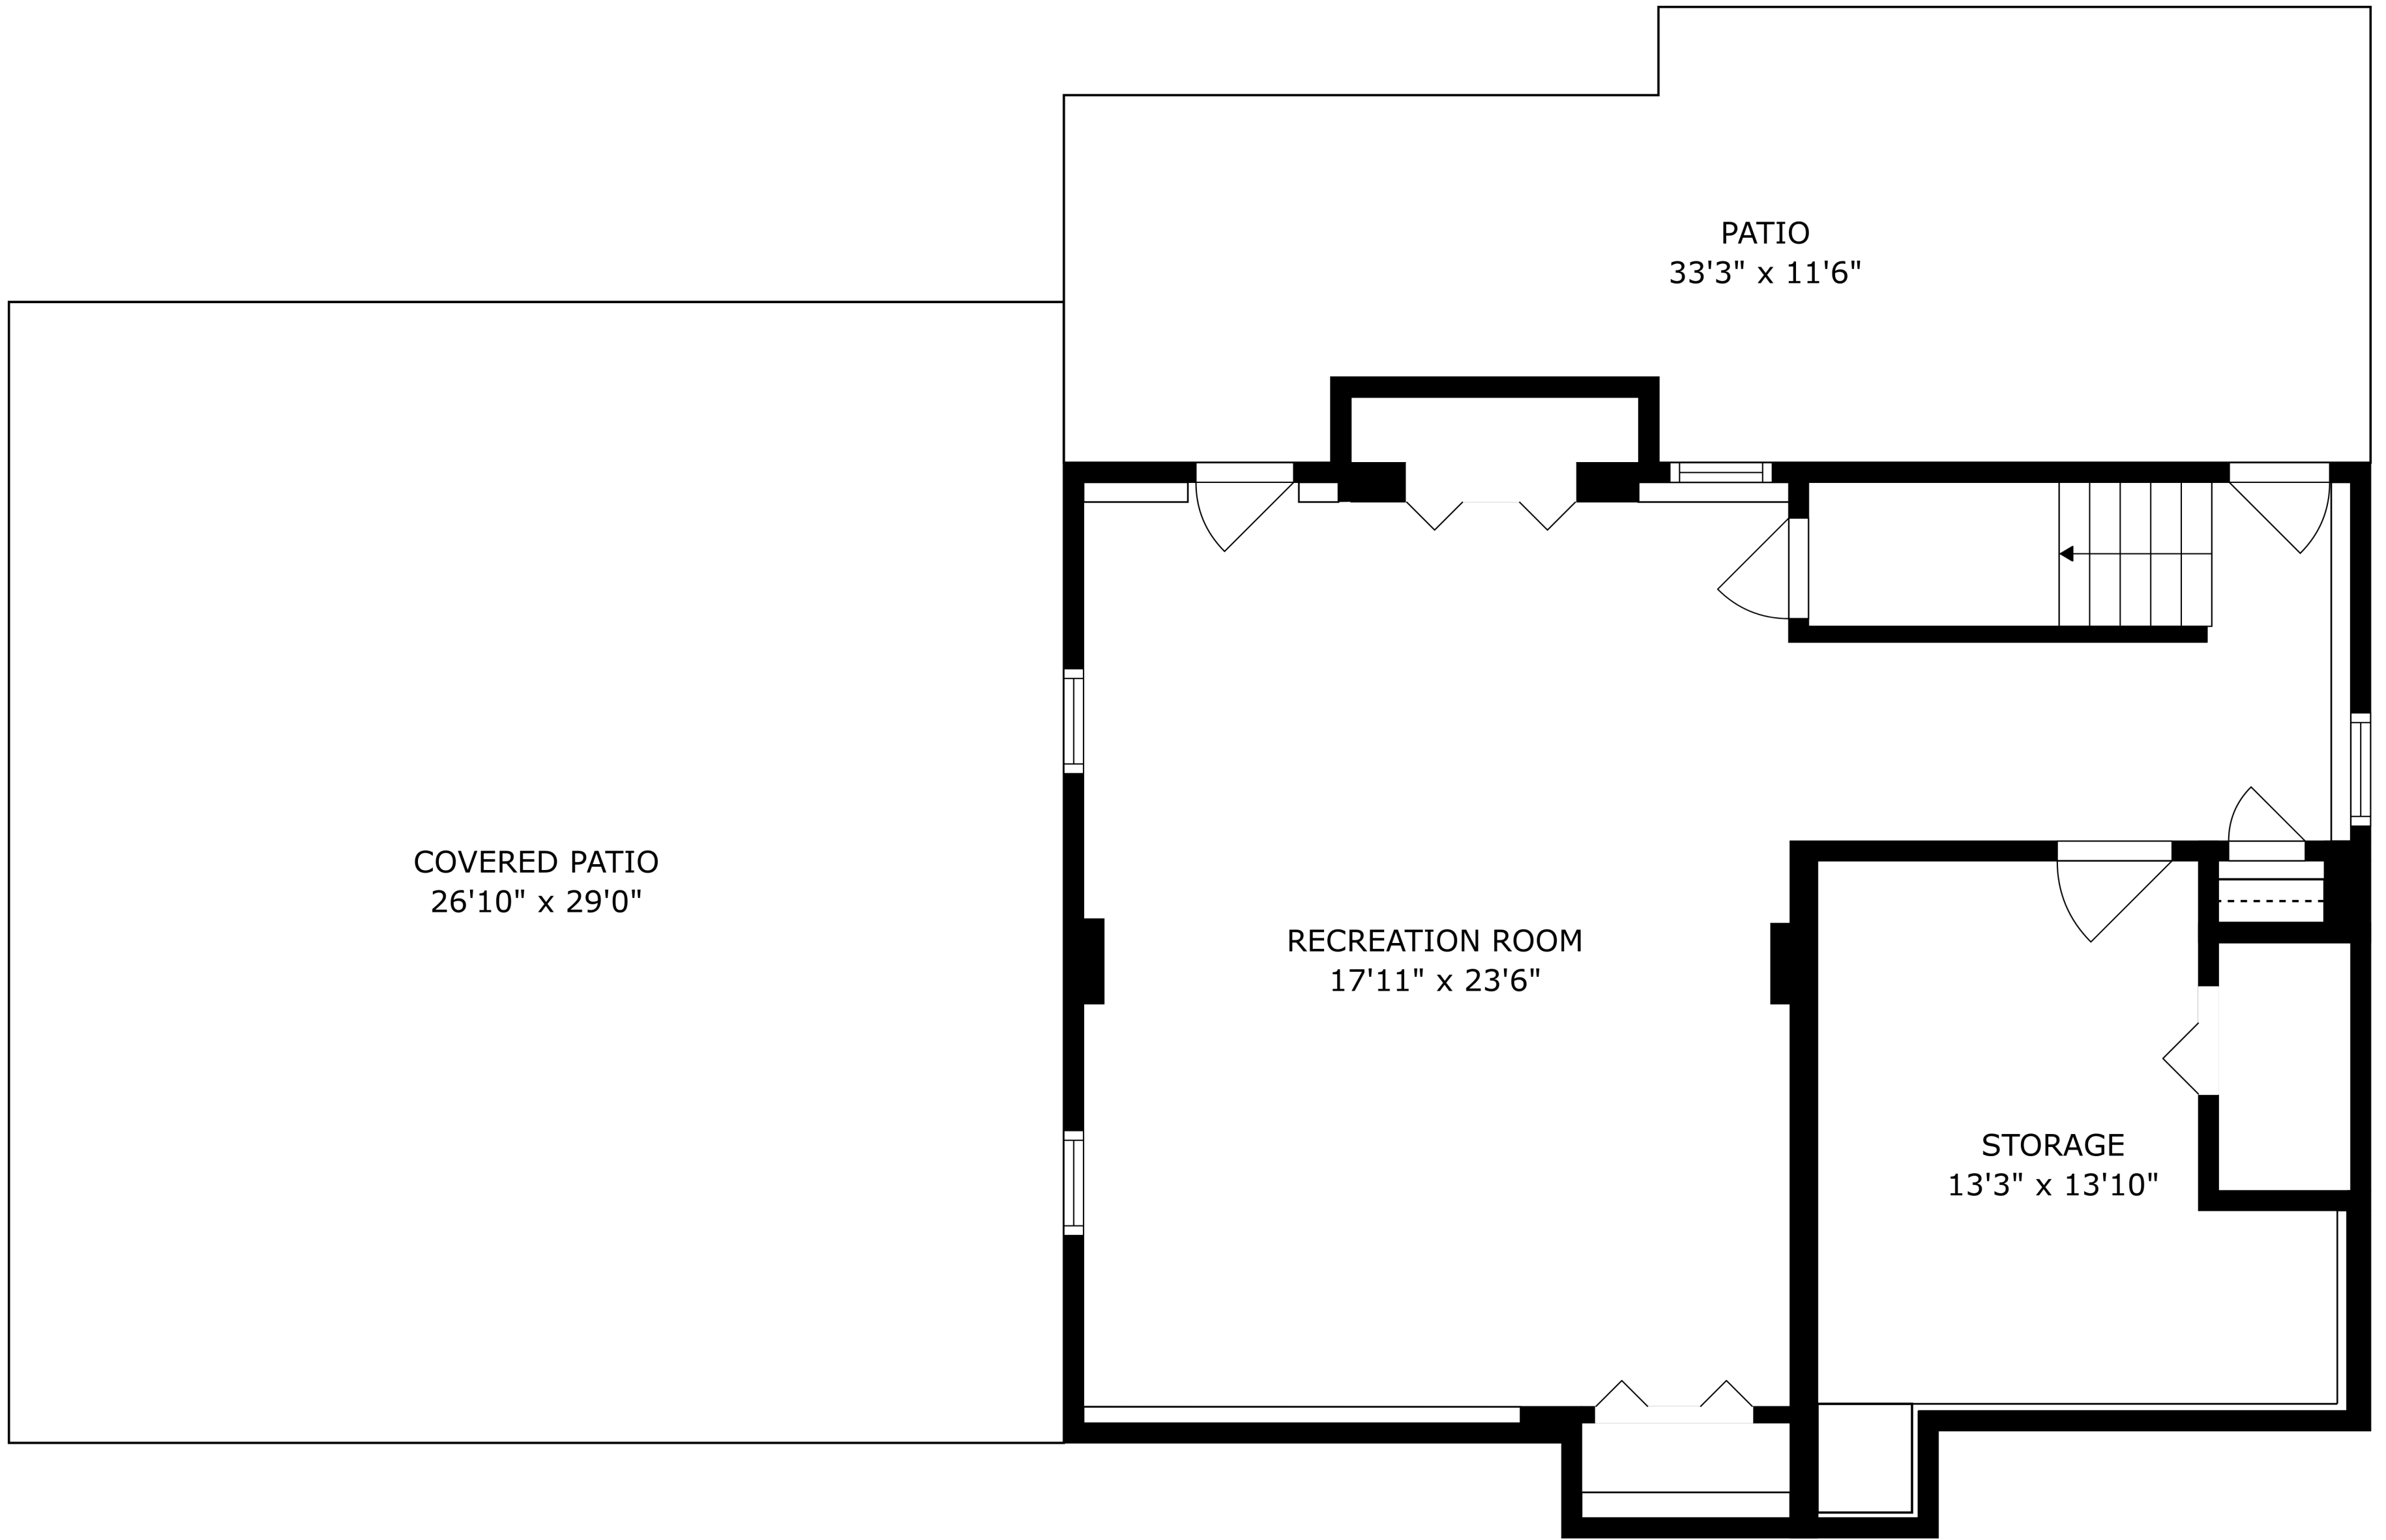

SIZES AND DIMENSIONS ARE APPROXIMATE, ACTUAL MAY VARY.

SIZES AND DIMENSIONS ARE APPROXIMATE, ACTUAL MAY VARY.

SIZES AND DIMENSIONS ARE APPROXIMATE, ACTUAL MAY VARY.

COVERED PATIO  
26'10" x 29'0"

RECREATION ROOM  
17'11" x 23'6"

STORAGE  
13'3" x 13'10"

PATIO  
33'3" x 11'6"