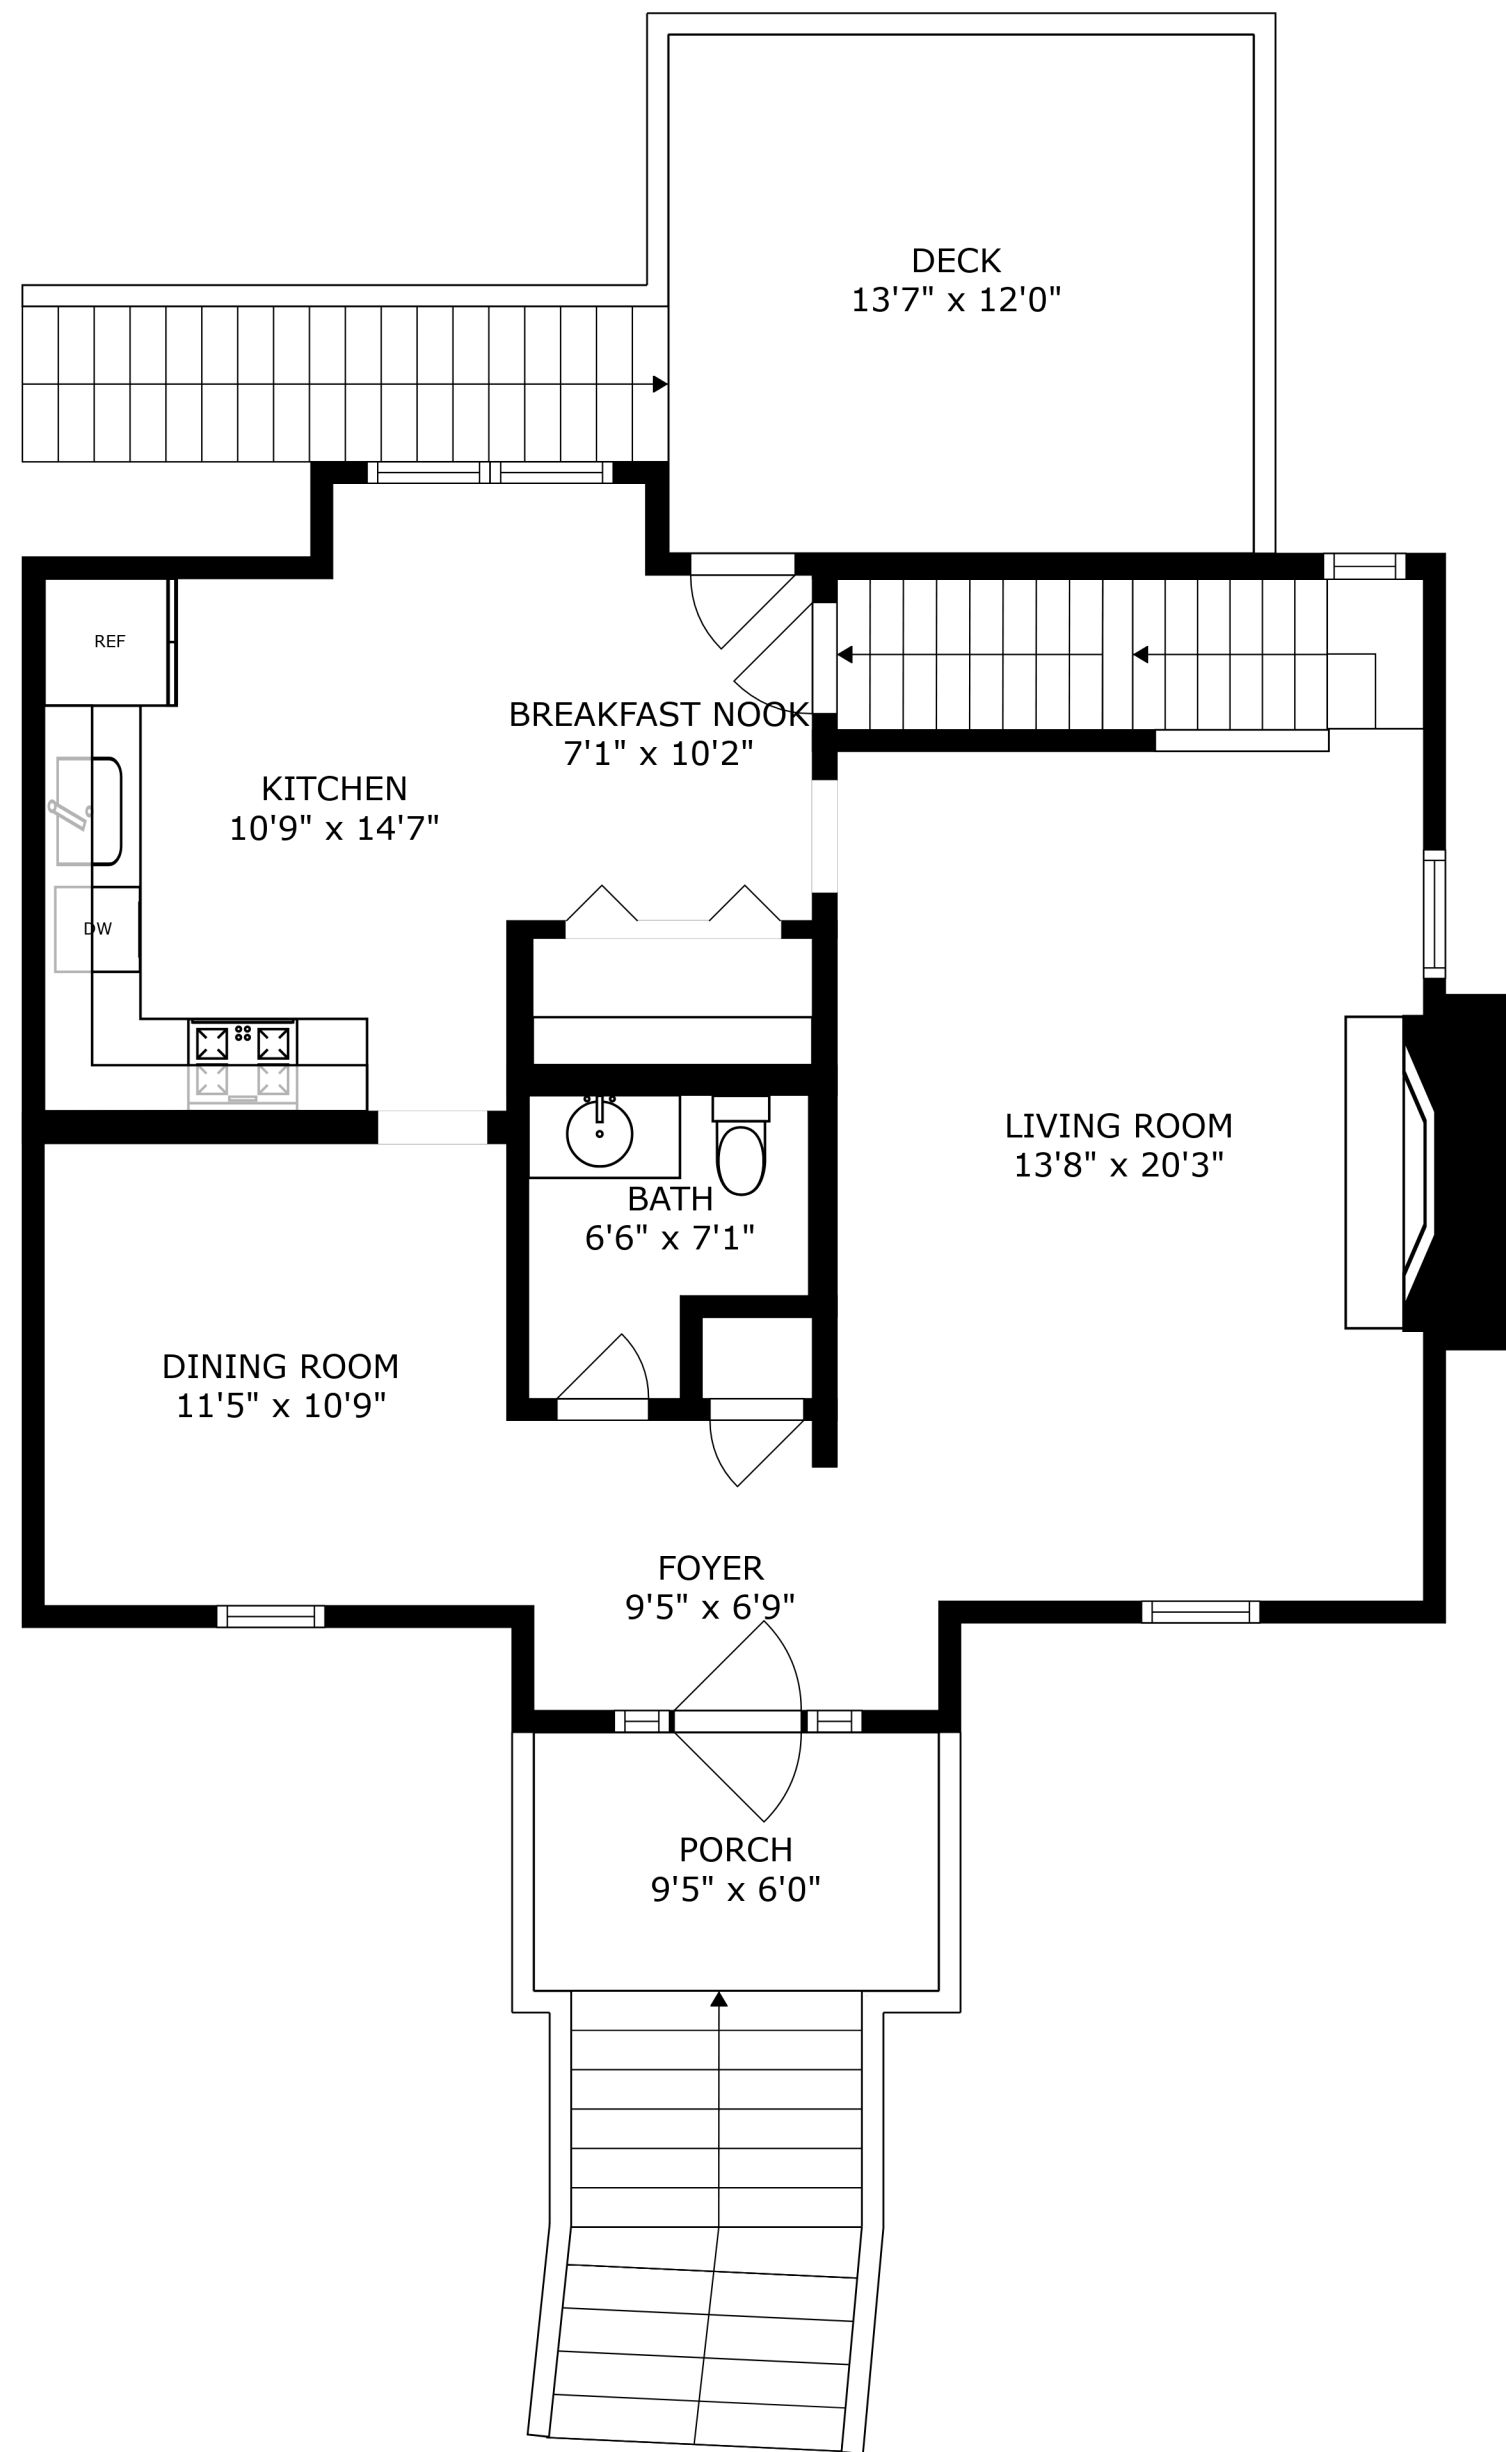

SIZES AND DIMENSIONS ARE APPROXIMATE, ACTUAL MAY VARY.

SIZES AND DIMENSIONS ARE APPROXIMATE, ACTUAL MAY VARY.

SIZES AND DIMENSIONS ARE APPROXIMATE, ACTUAL MAY VARY.

COVERED PATIO  
26'10" x 29'0"

RECREATION ROOM  
17'11" x 23'6"

STORAGE  
13'3" x 13'10"

PATIO  
33'3" x 11'6"