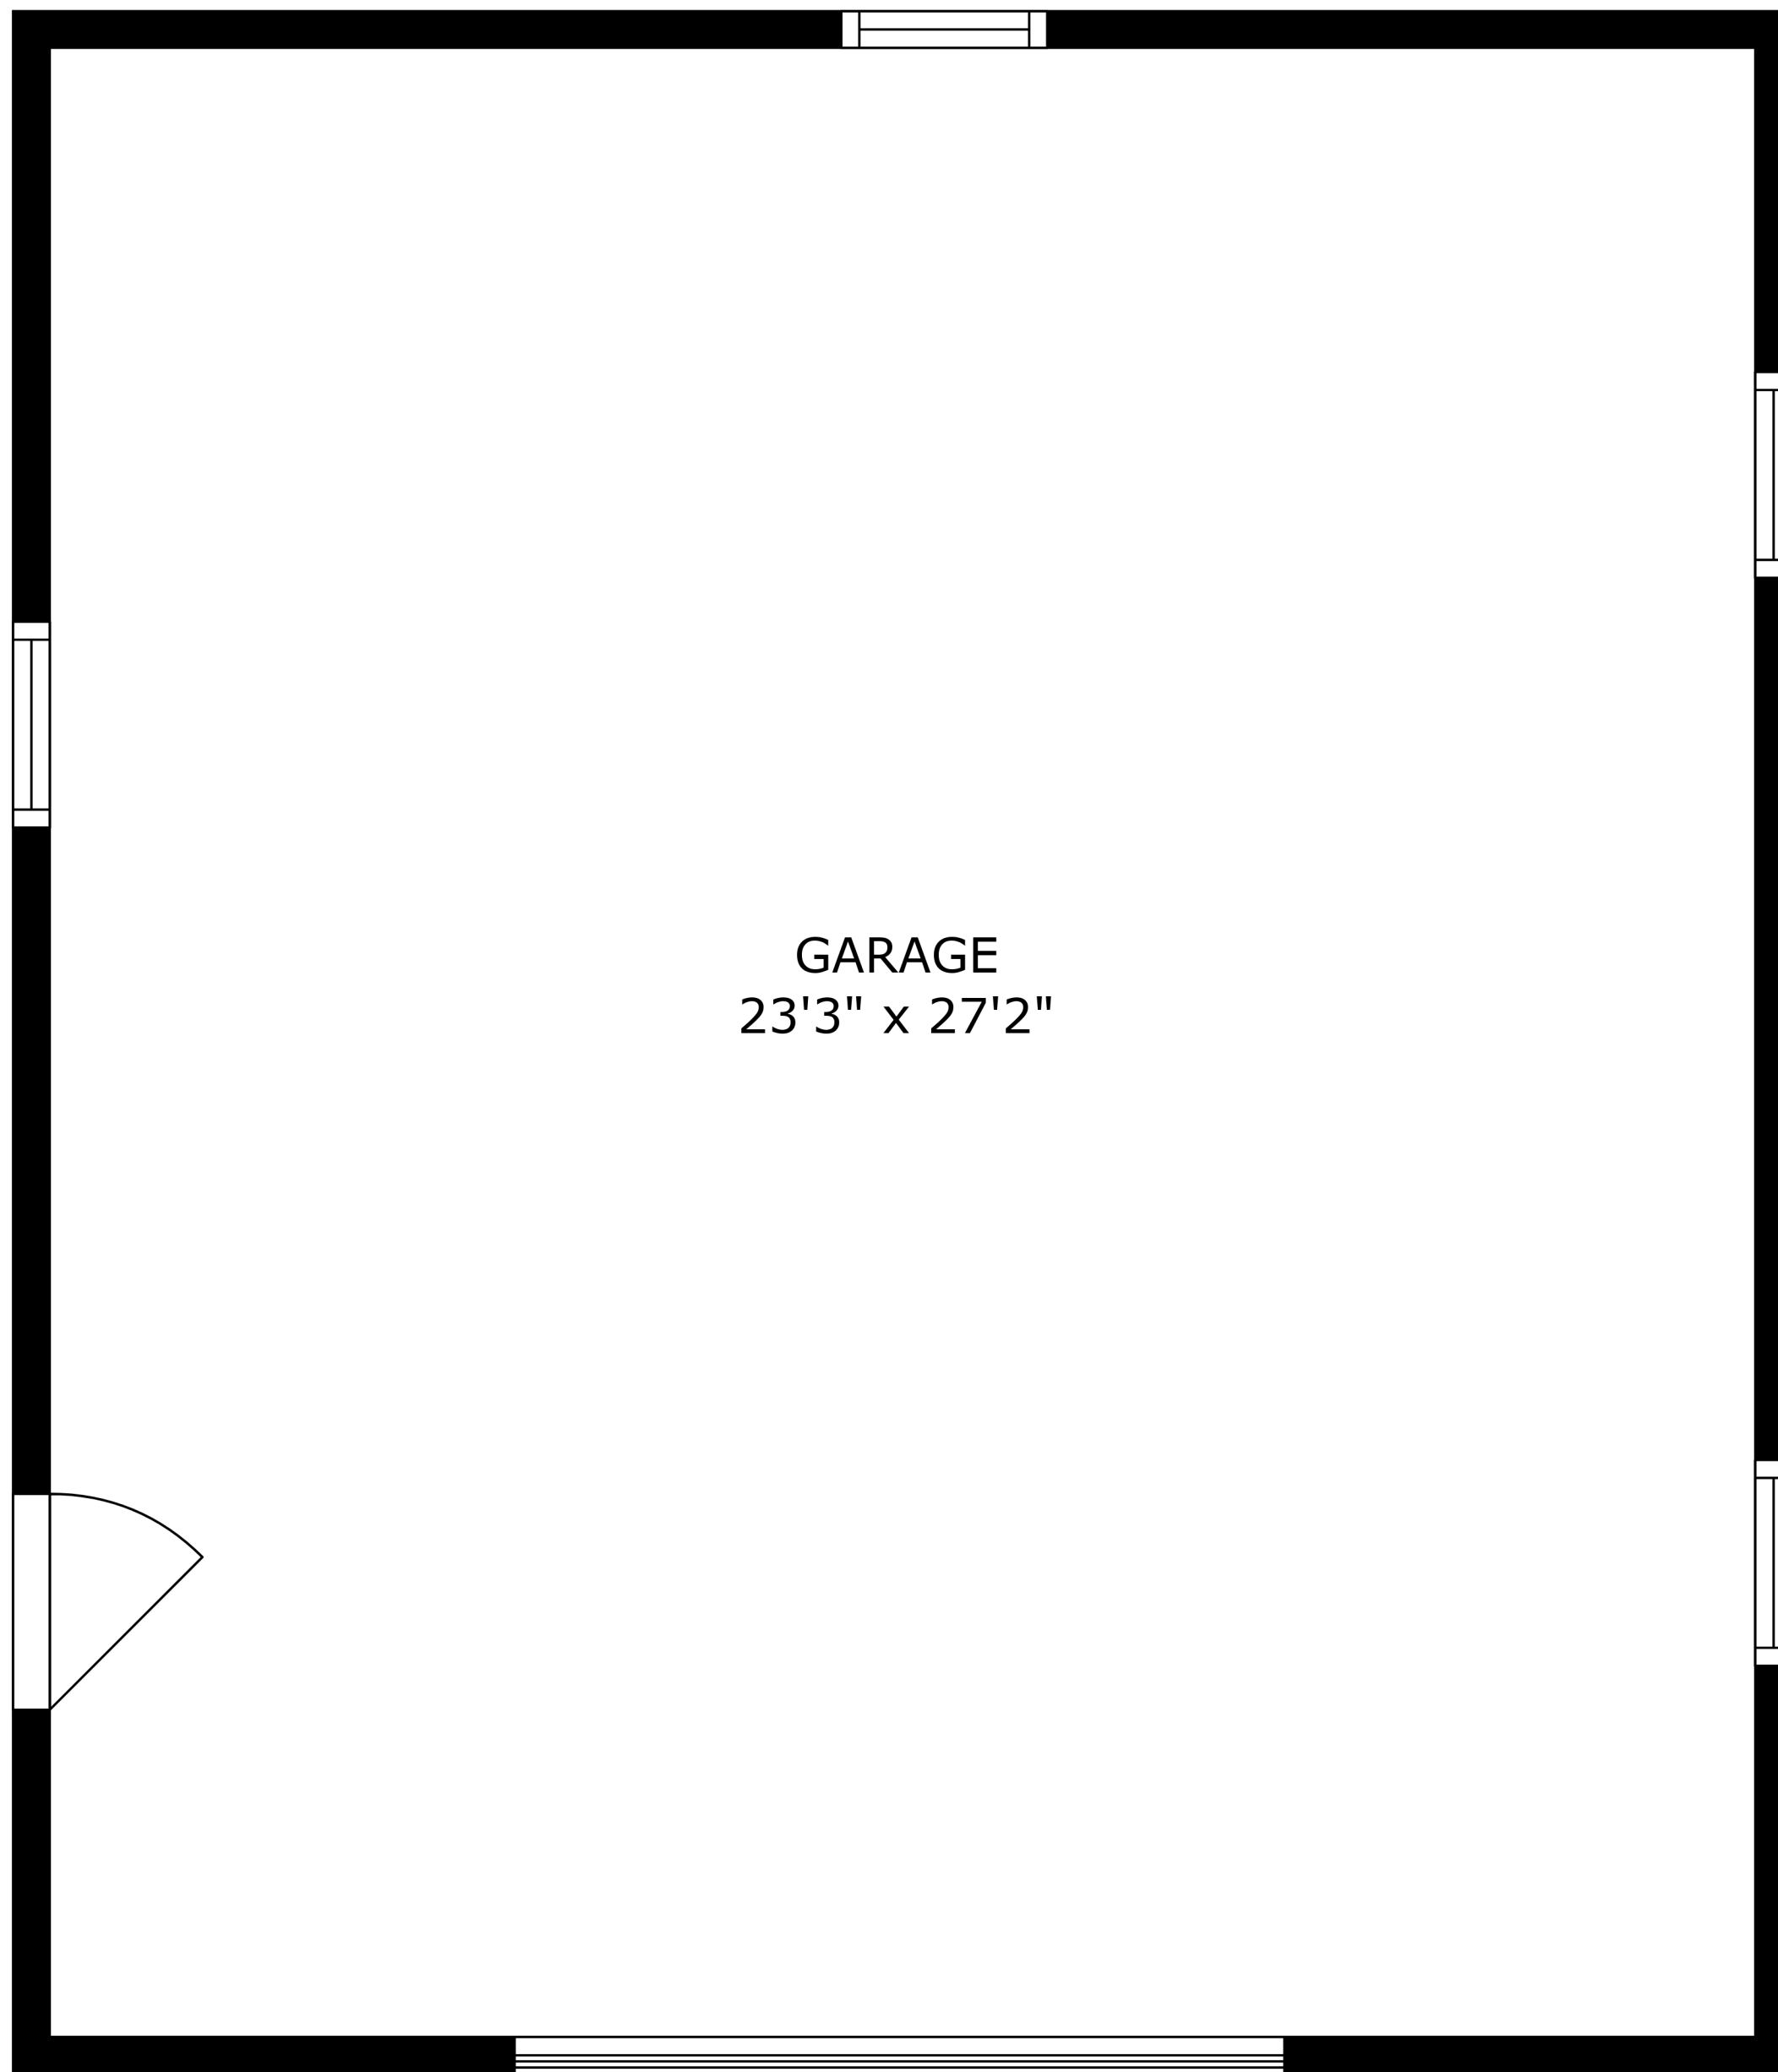

FLOOR 1

FLOOR 2

SIZES AND DIMENSIONS ARE APPROXIMATE, ACTUAL MAY VARY.

GARAGE
23'3" x 27'2"