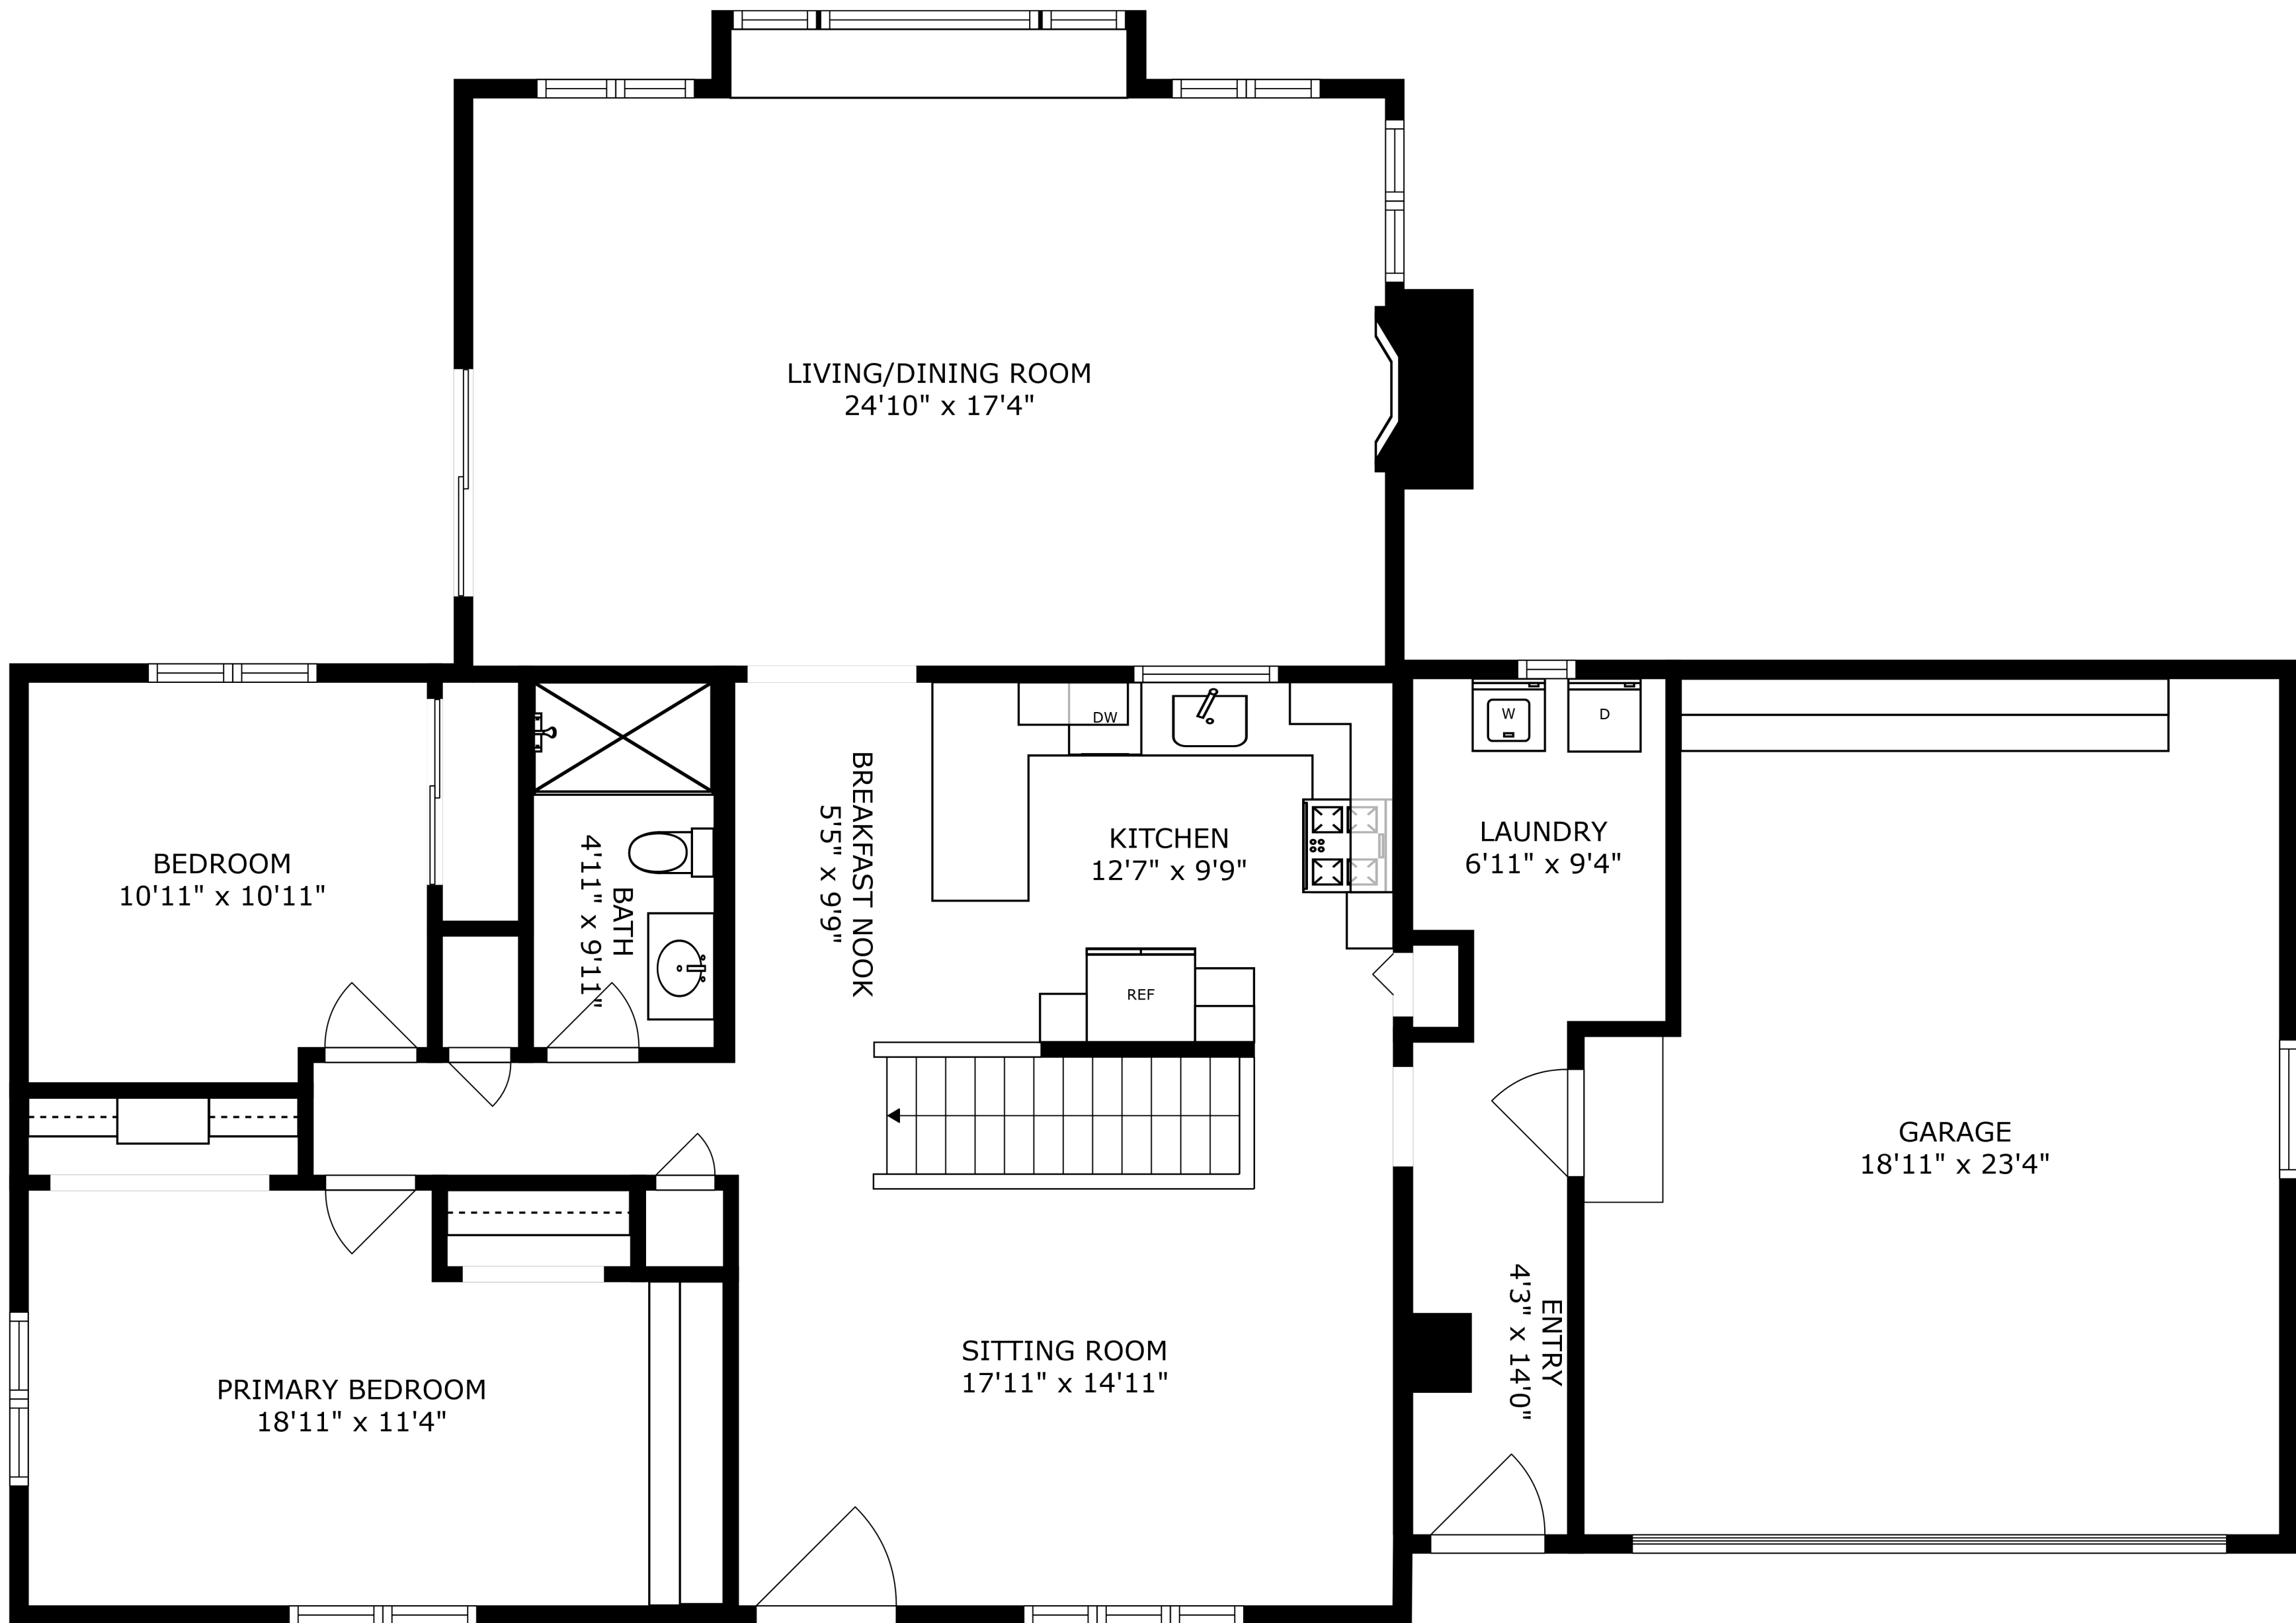

FLOOR 1

FLOOR 2

SIZES AND DIMENSIONS ARE APPROXIMATE, ACTUAL MAY VARY.

RECREATION ROOM
24'5" x 25'9"

LAUNDRY
10'9" x 12'5"

BATH
6'10" x 8'11"

OFFICE
14'7" x 10'8"

SITTING ROOM
21'1" x 10'8"