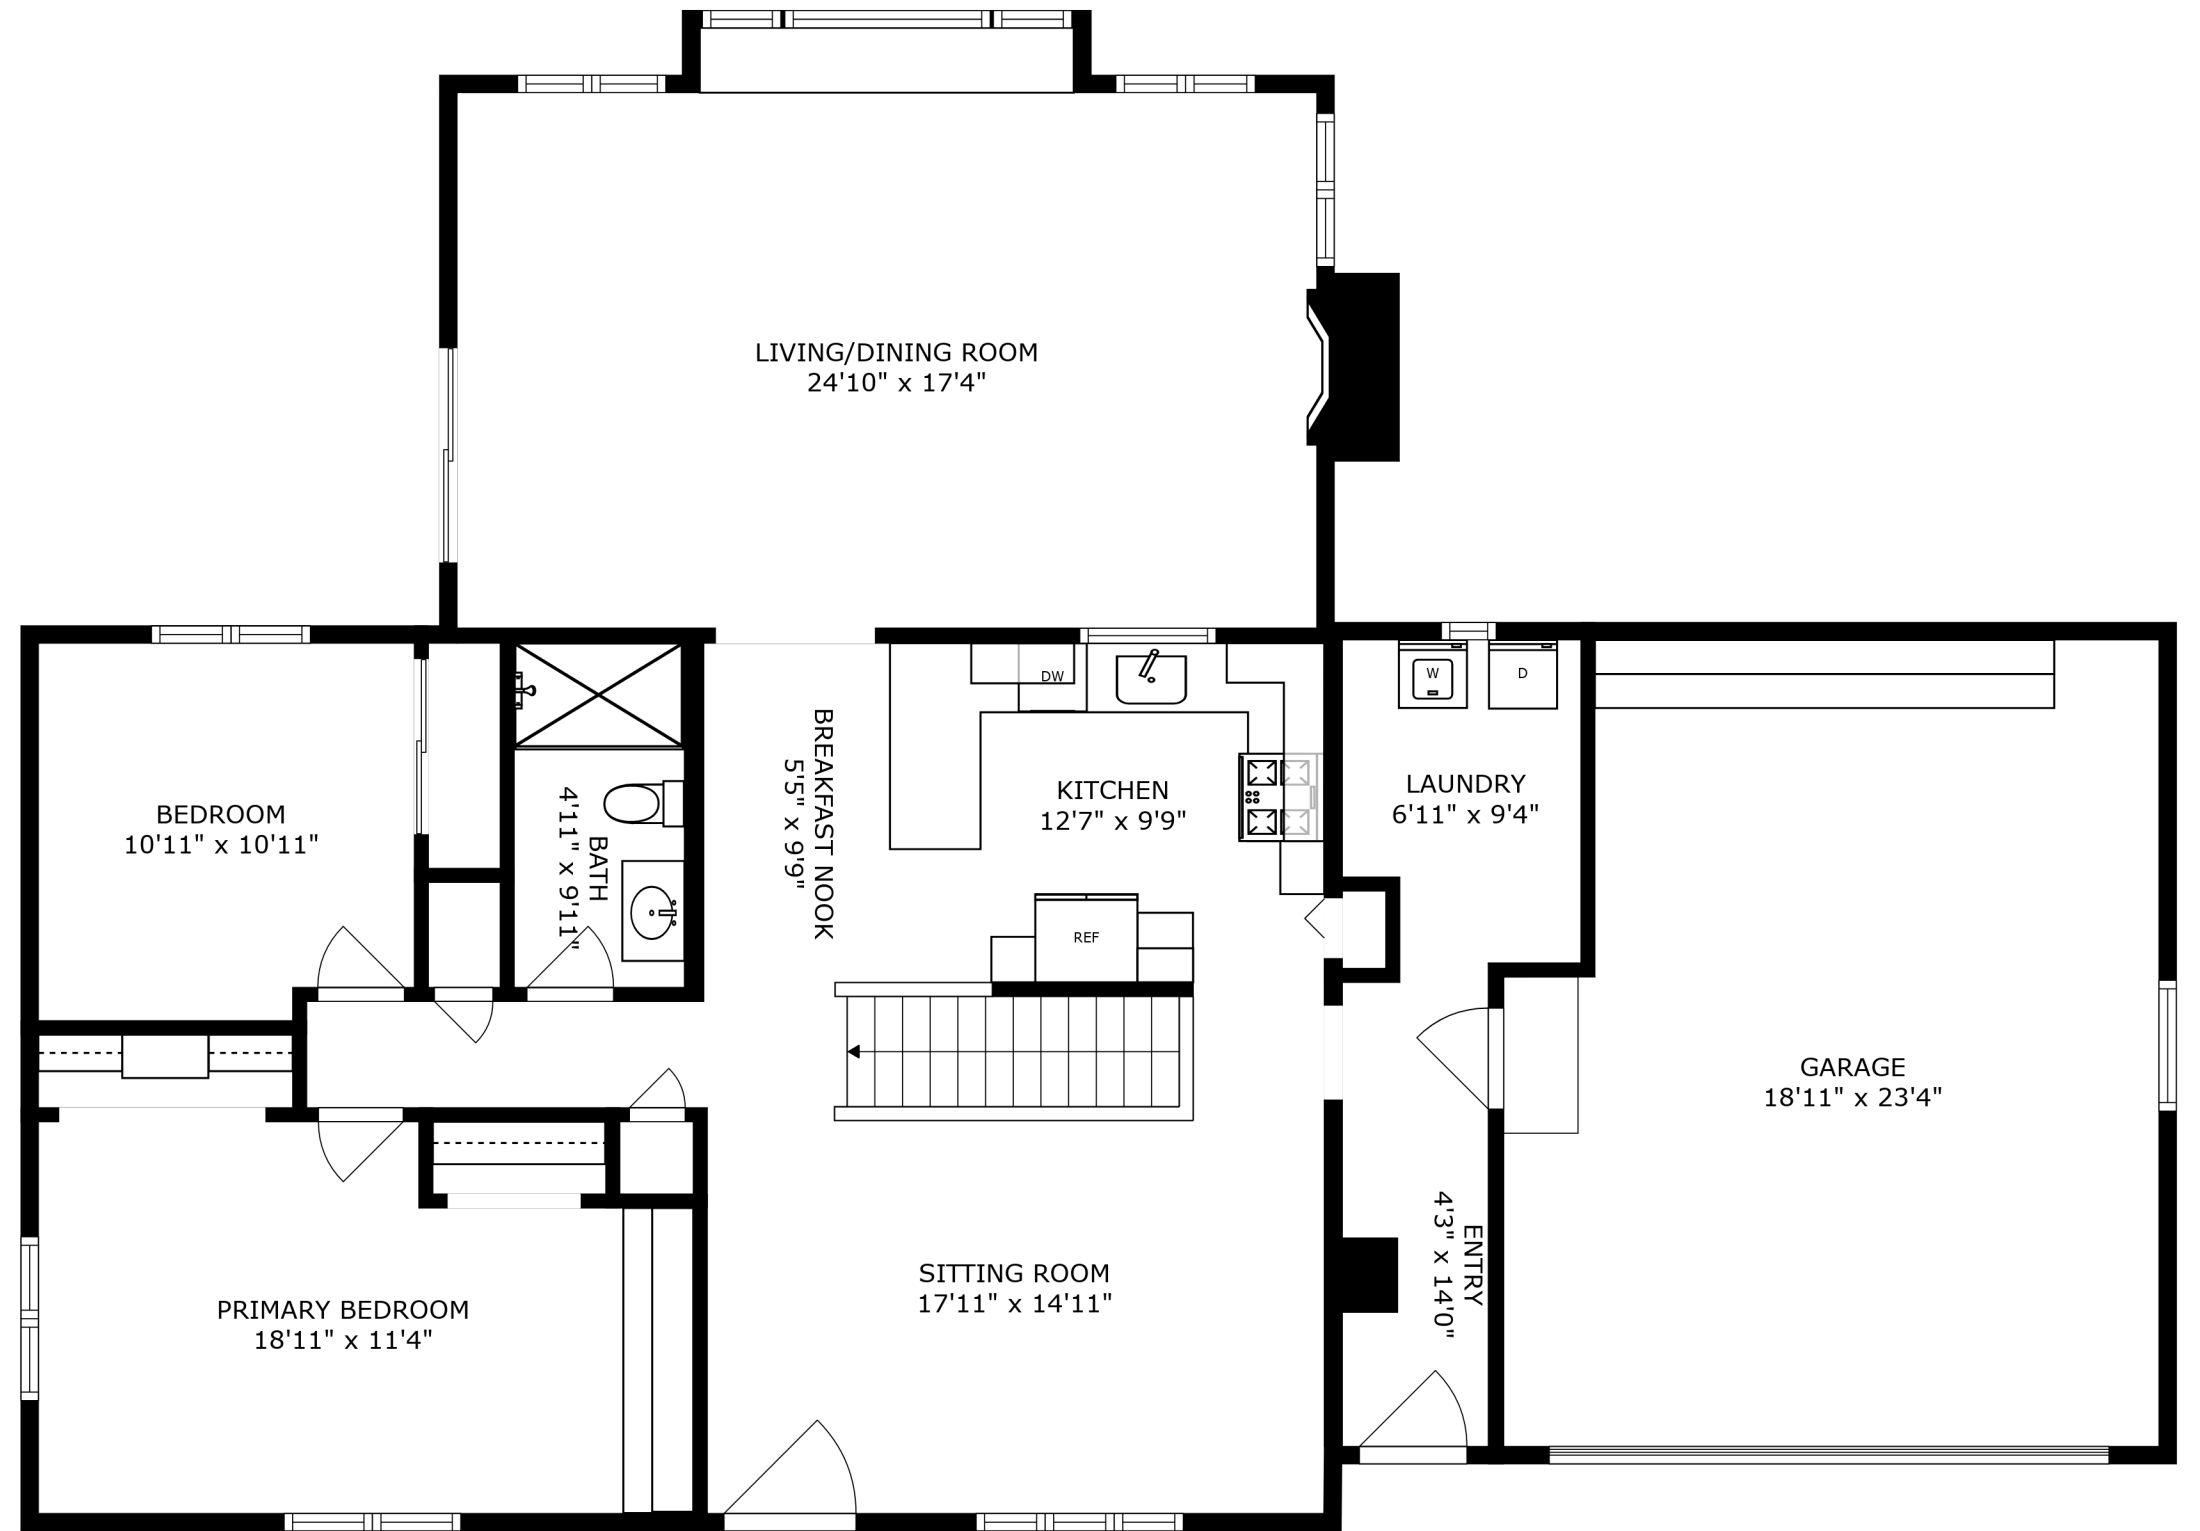

FLOOR 1

FLOOR 2

SIZES AND DIMENSIONS ARE APPROXIMATE, ACTUAL MAY VARY.

RECREATION ROOM
24'5" x 25'9"

LAUNDRY
10'9" x 12'5"

BATH
6'10" x 8'11"

OFFICE
14'7" x 10'8"

SITTING ROOM
21'1" x 10'8"