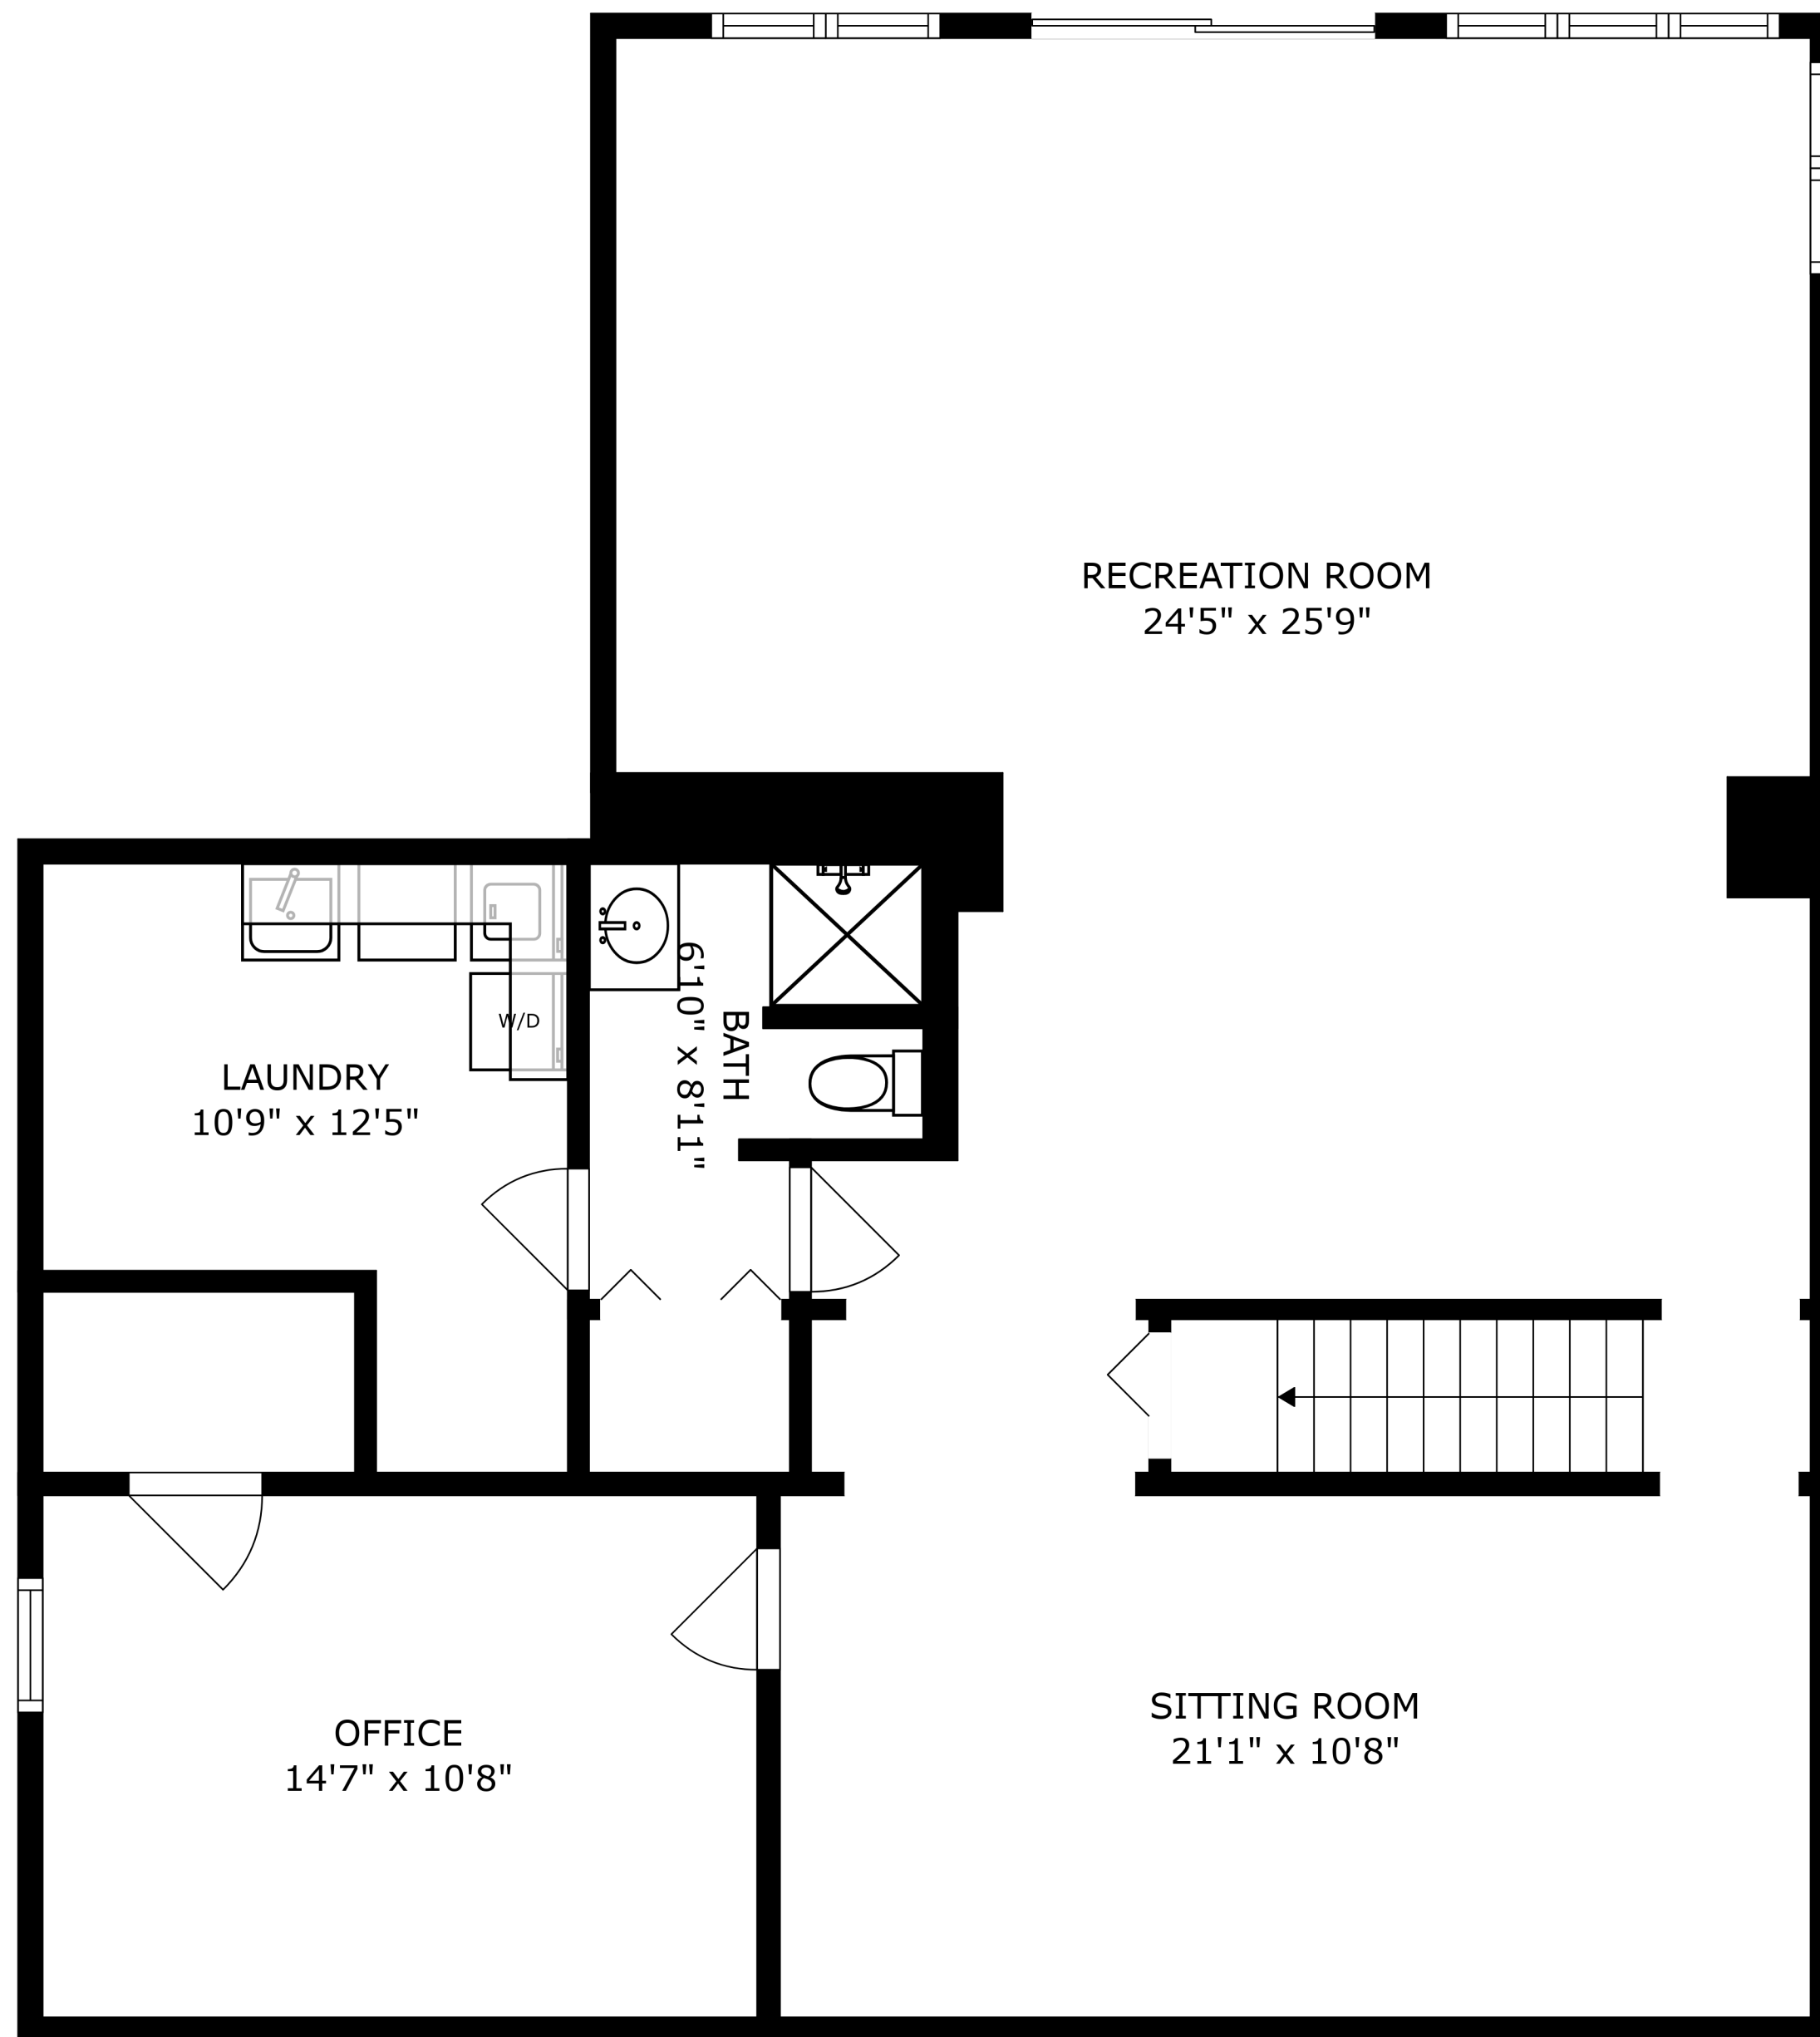

FLOOR 1

FLOOR 2

SIZES AND DIMENSIONS ARE APPROXIMATE, ACTUAL MAY VARY.

RECREATION ROOM
24'5" x 25'9"

LAUNDRY
10'9" x 12'5"

BATH
6'10" x 8'11"

OFFICE
14'7" x 10'8"

SITTING ROOM
21'1" x 10'8"