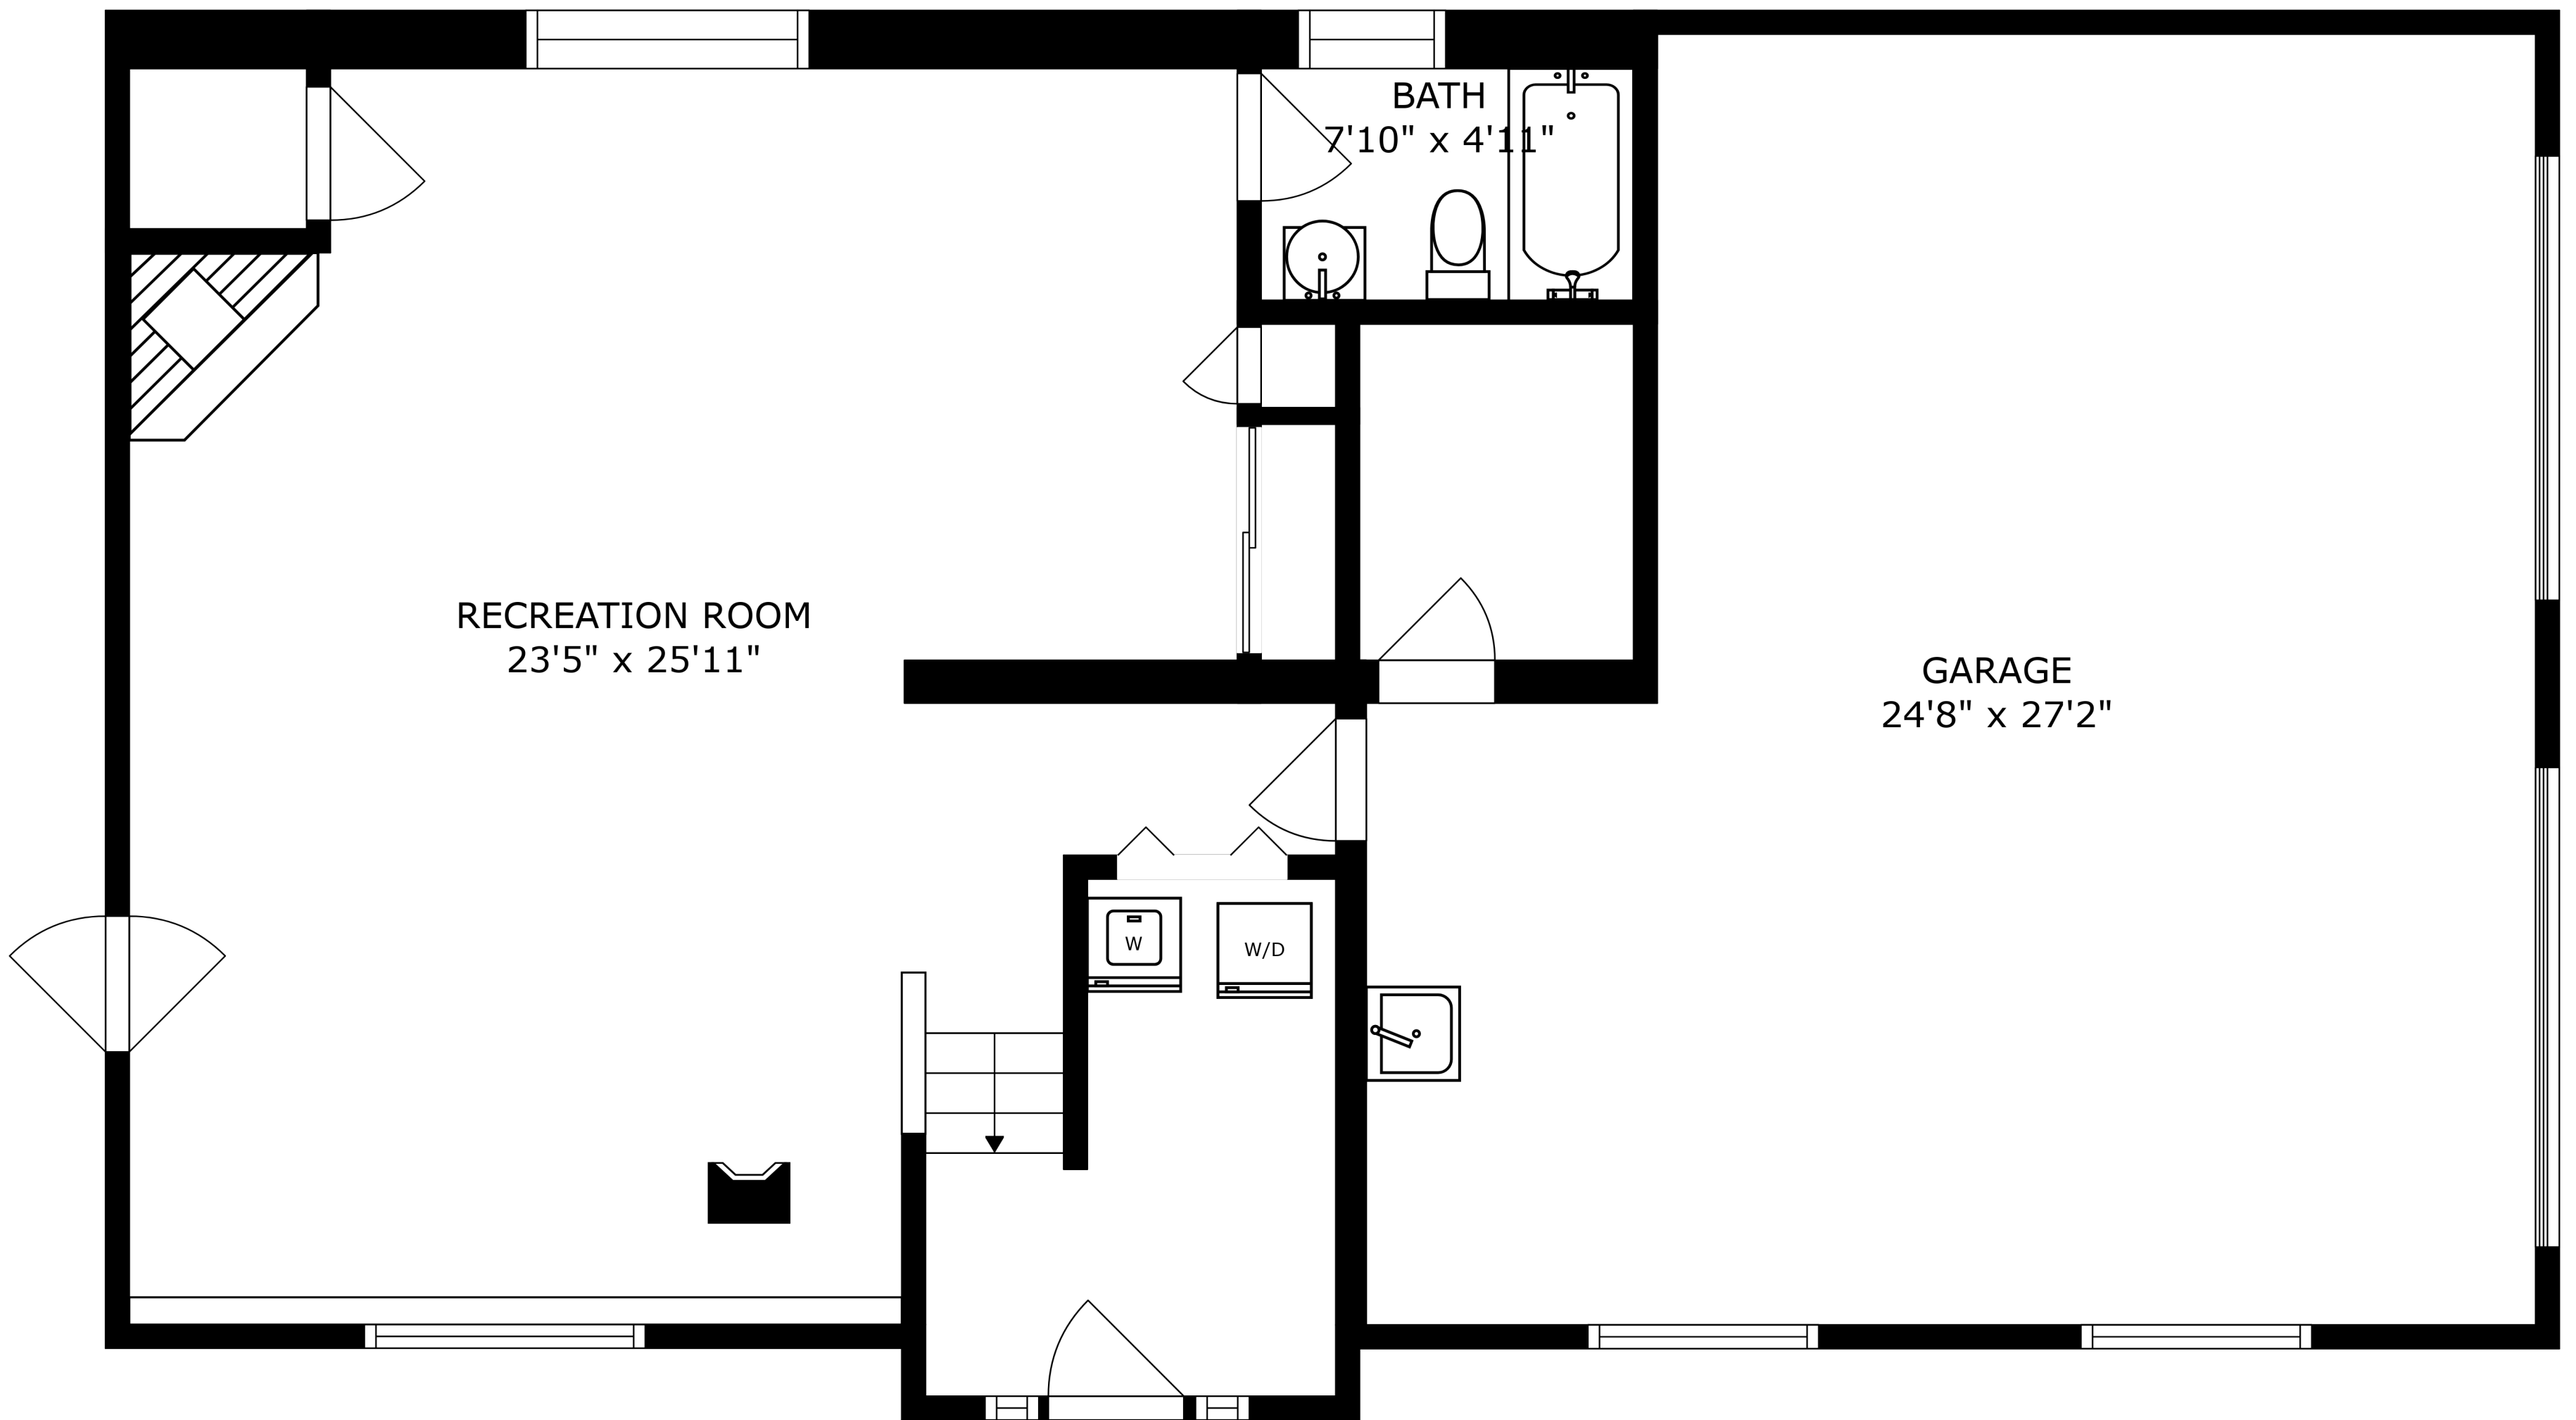

FLOOR 2

FLOOR 1

SIZES AND DIMENSIONS ARE APPROXIMATE, ACTUAL MAY VARY.

SIZES AND DIMENSIONS ARE APPROXIMATE, ACTUAL MAY VARY.

RECREATION ROOM
23'5" x 25'11"

BATH
7'10" x 4'11"

GARAGE
24'8" x 27'2"