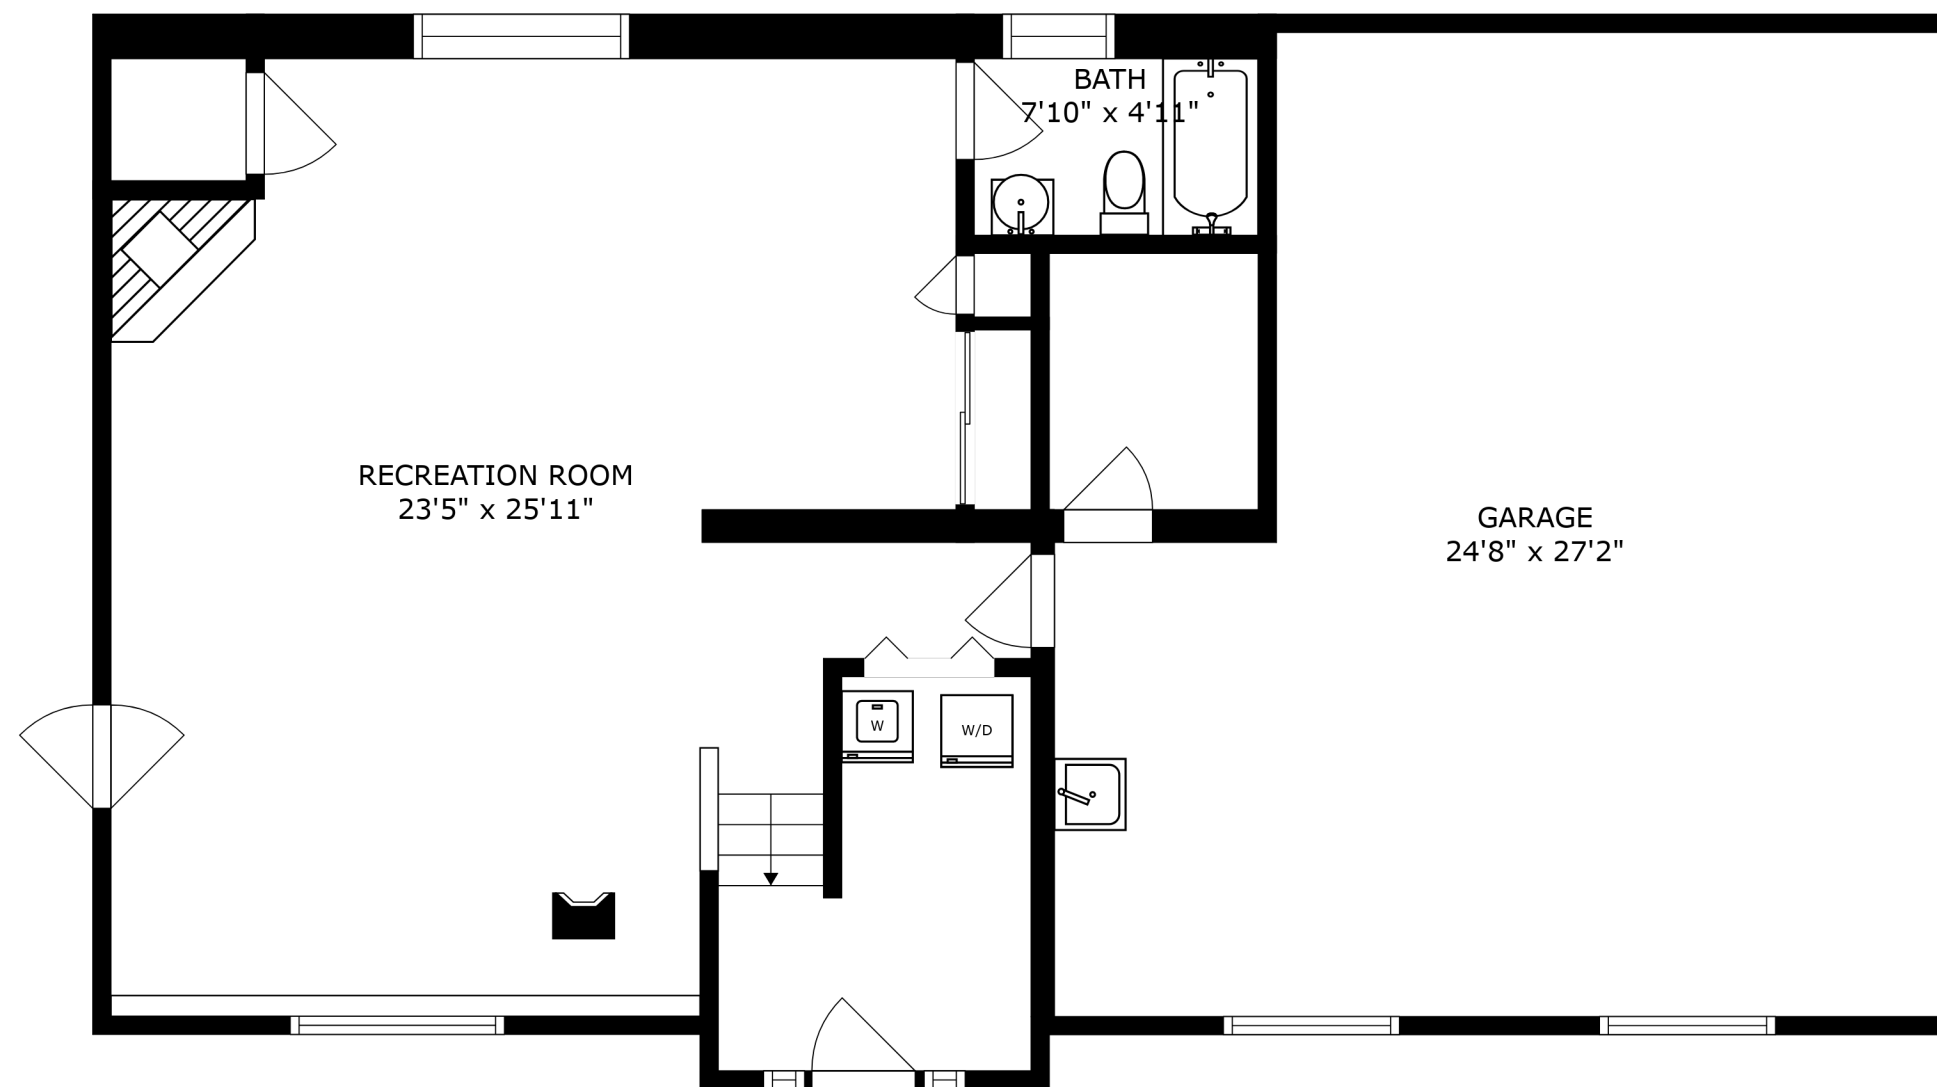

FLOOR 2

FLOOR 1

SIZES AND DIMENSIONS ARE APPROXIMATE, ACTUAL MAY VARY.

SIZES AND DIMENSIONS ARE APPROXIMATE, ACTUAL MAY VARY.

RECREATION ROOM
23'5" x 25'11"

BATH
7'10" x 4'11"

GARAGE
24'8" x 27'2"