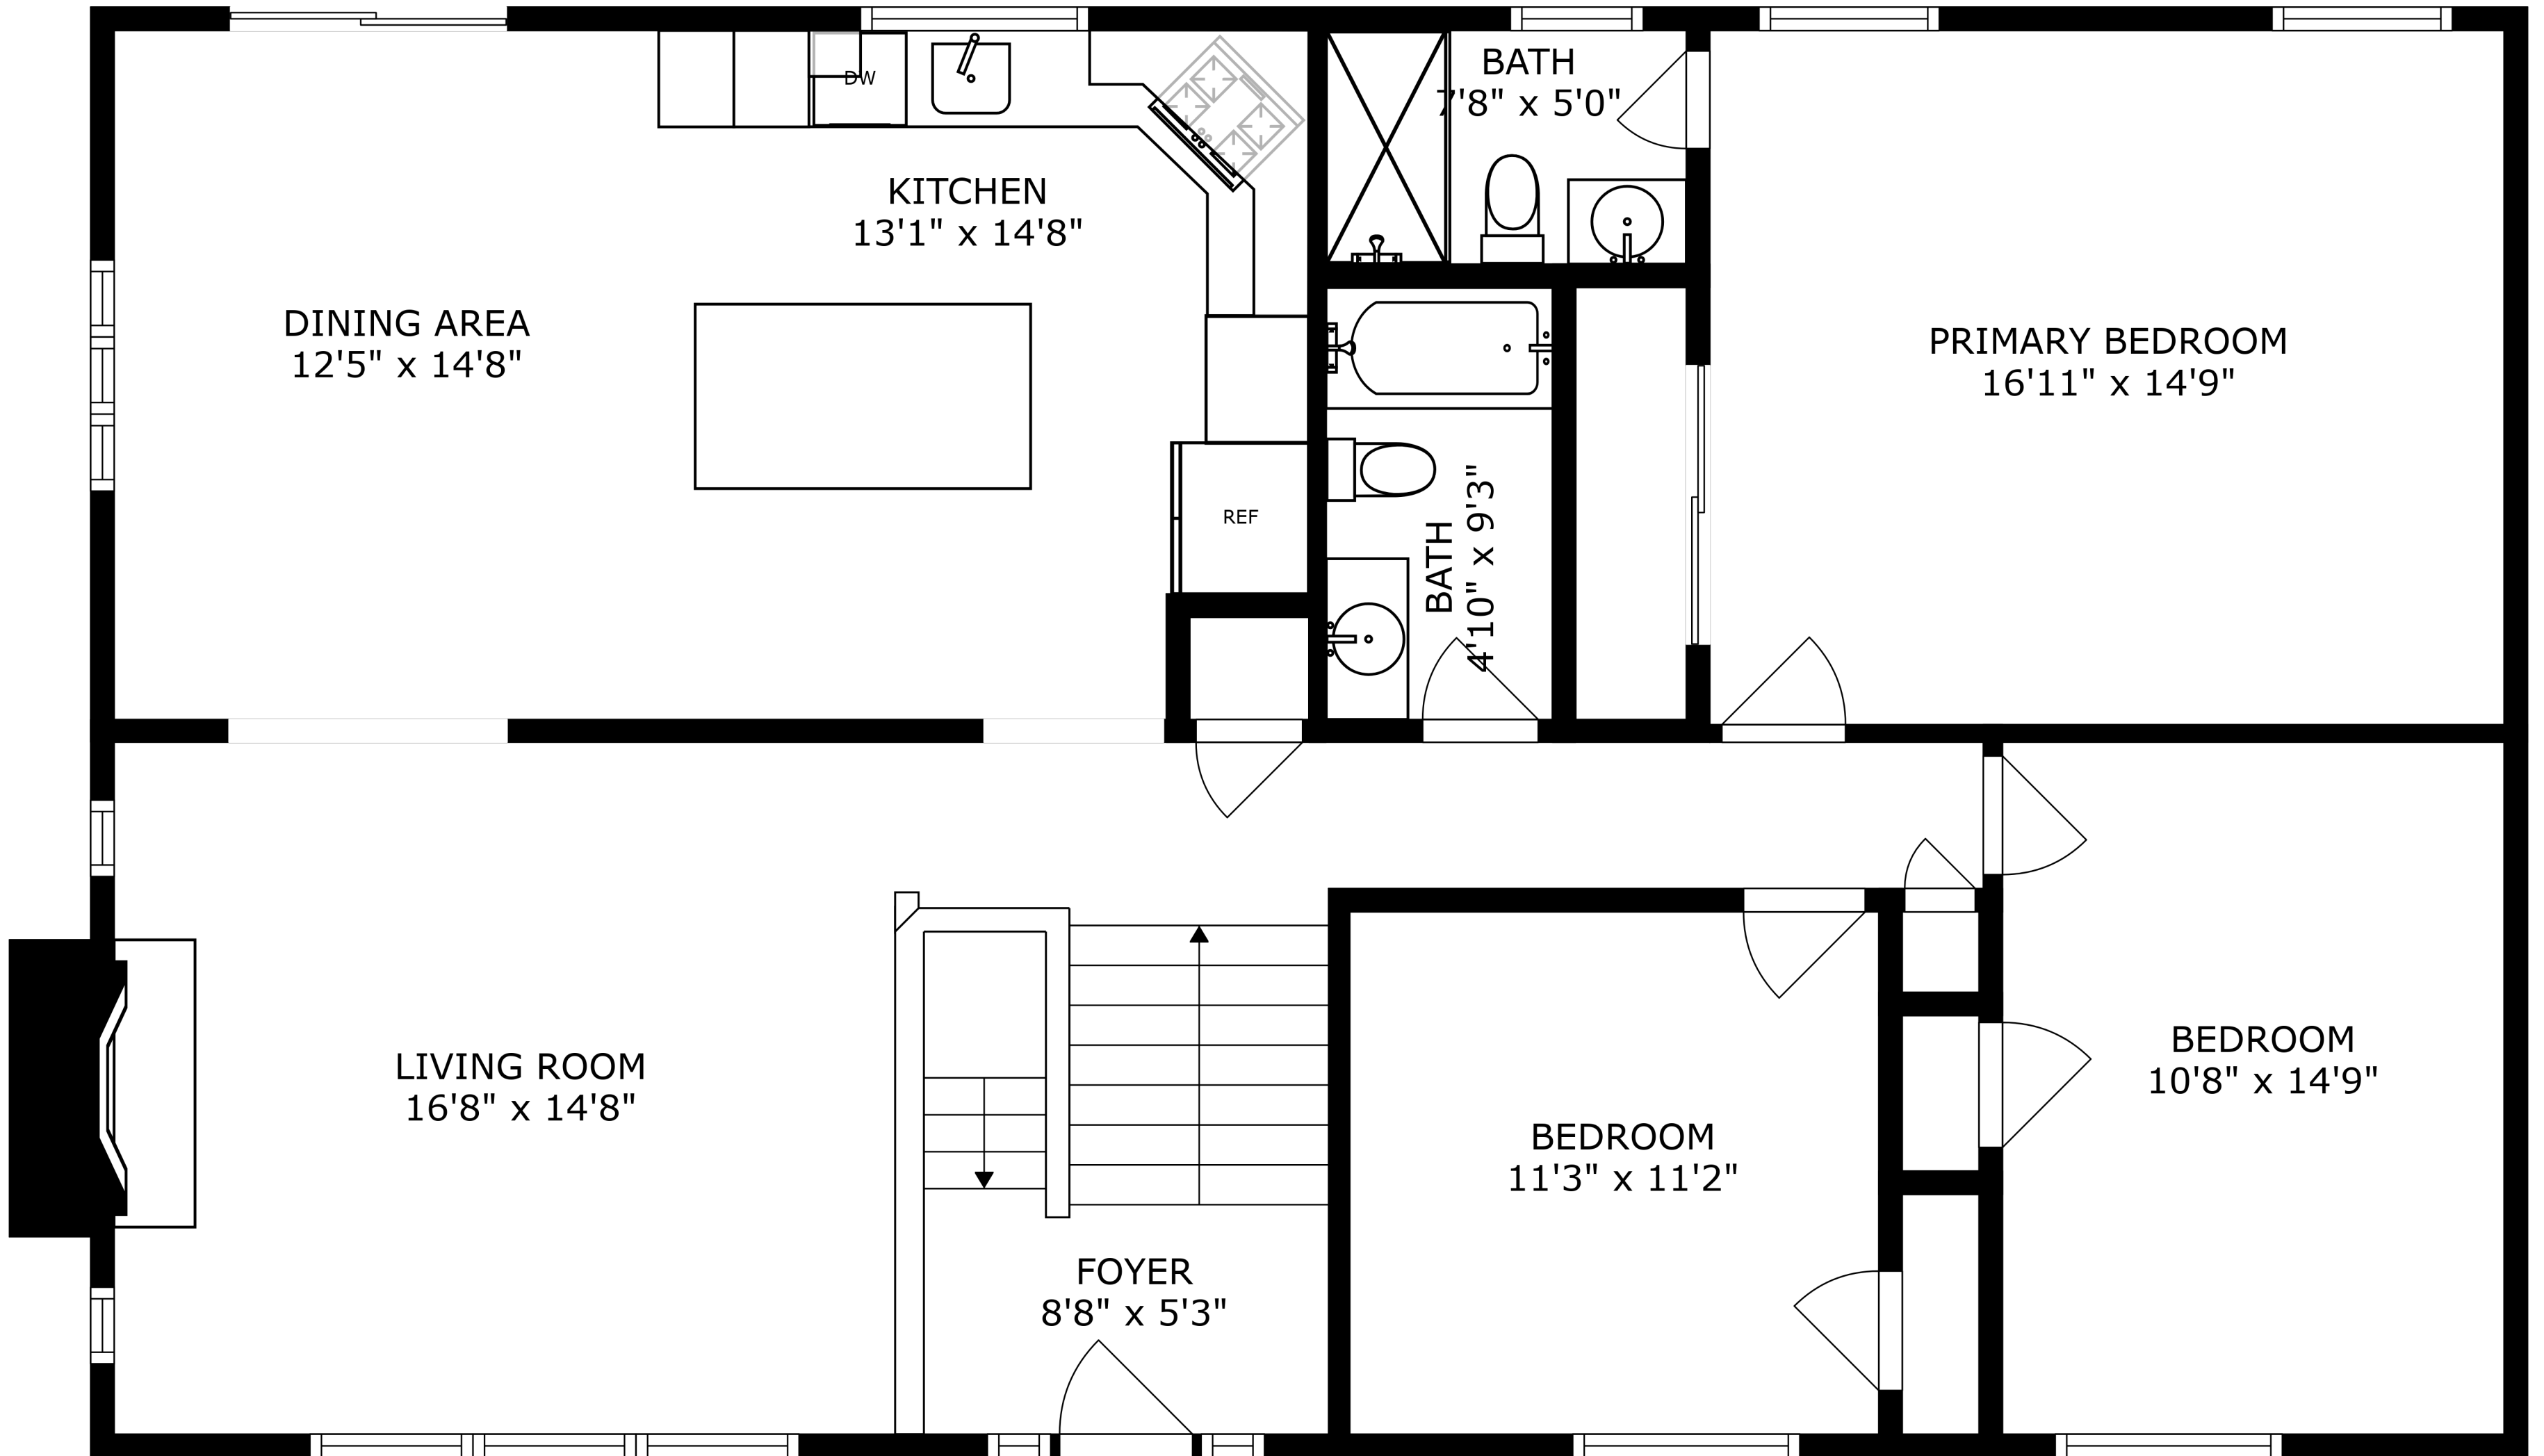

FLOOR 2

FLOOR 1

SIZES AND DIMENSIONS ARE APPROXIMATE, ACTUAL MAY VARY.

SIZES AND DIMENSIONS ARE APPROXIMATE, ACTUAL MAY VARY.

RECREATION ROOM
23'5" x 25'11"

BATH
7'10" x 4'11"

GARAGE
24'8" x 27'2"