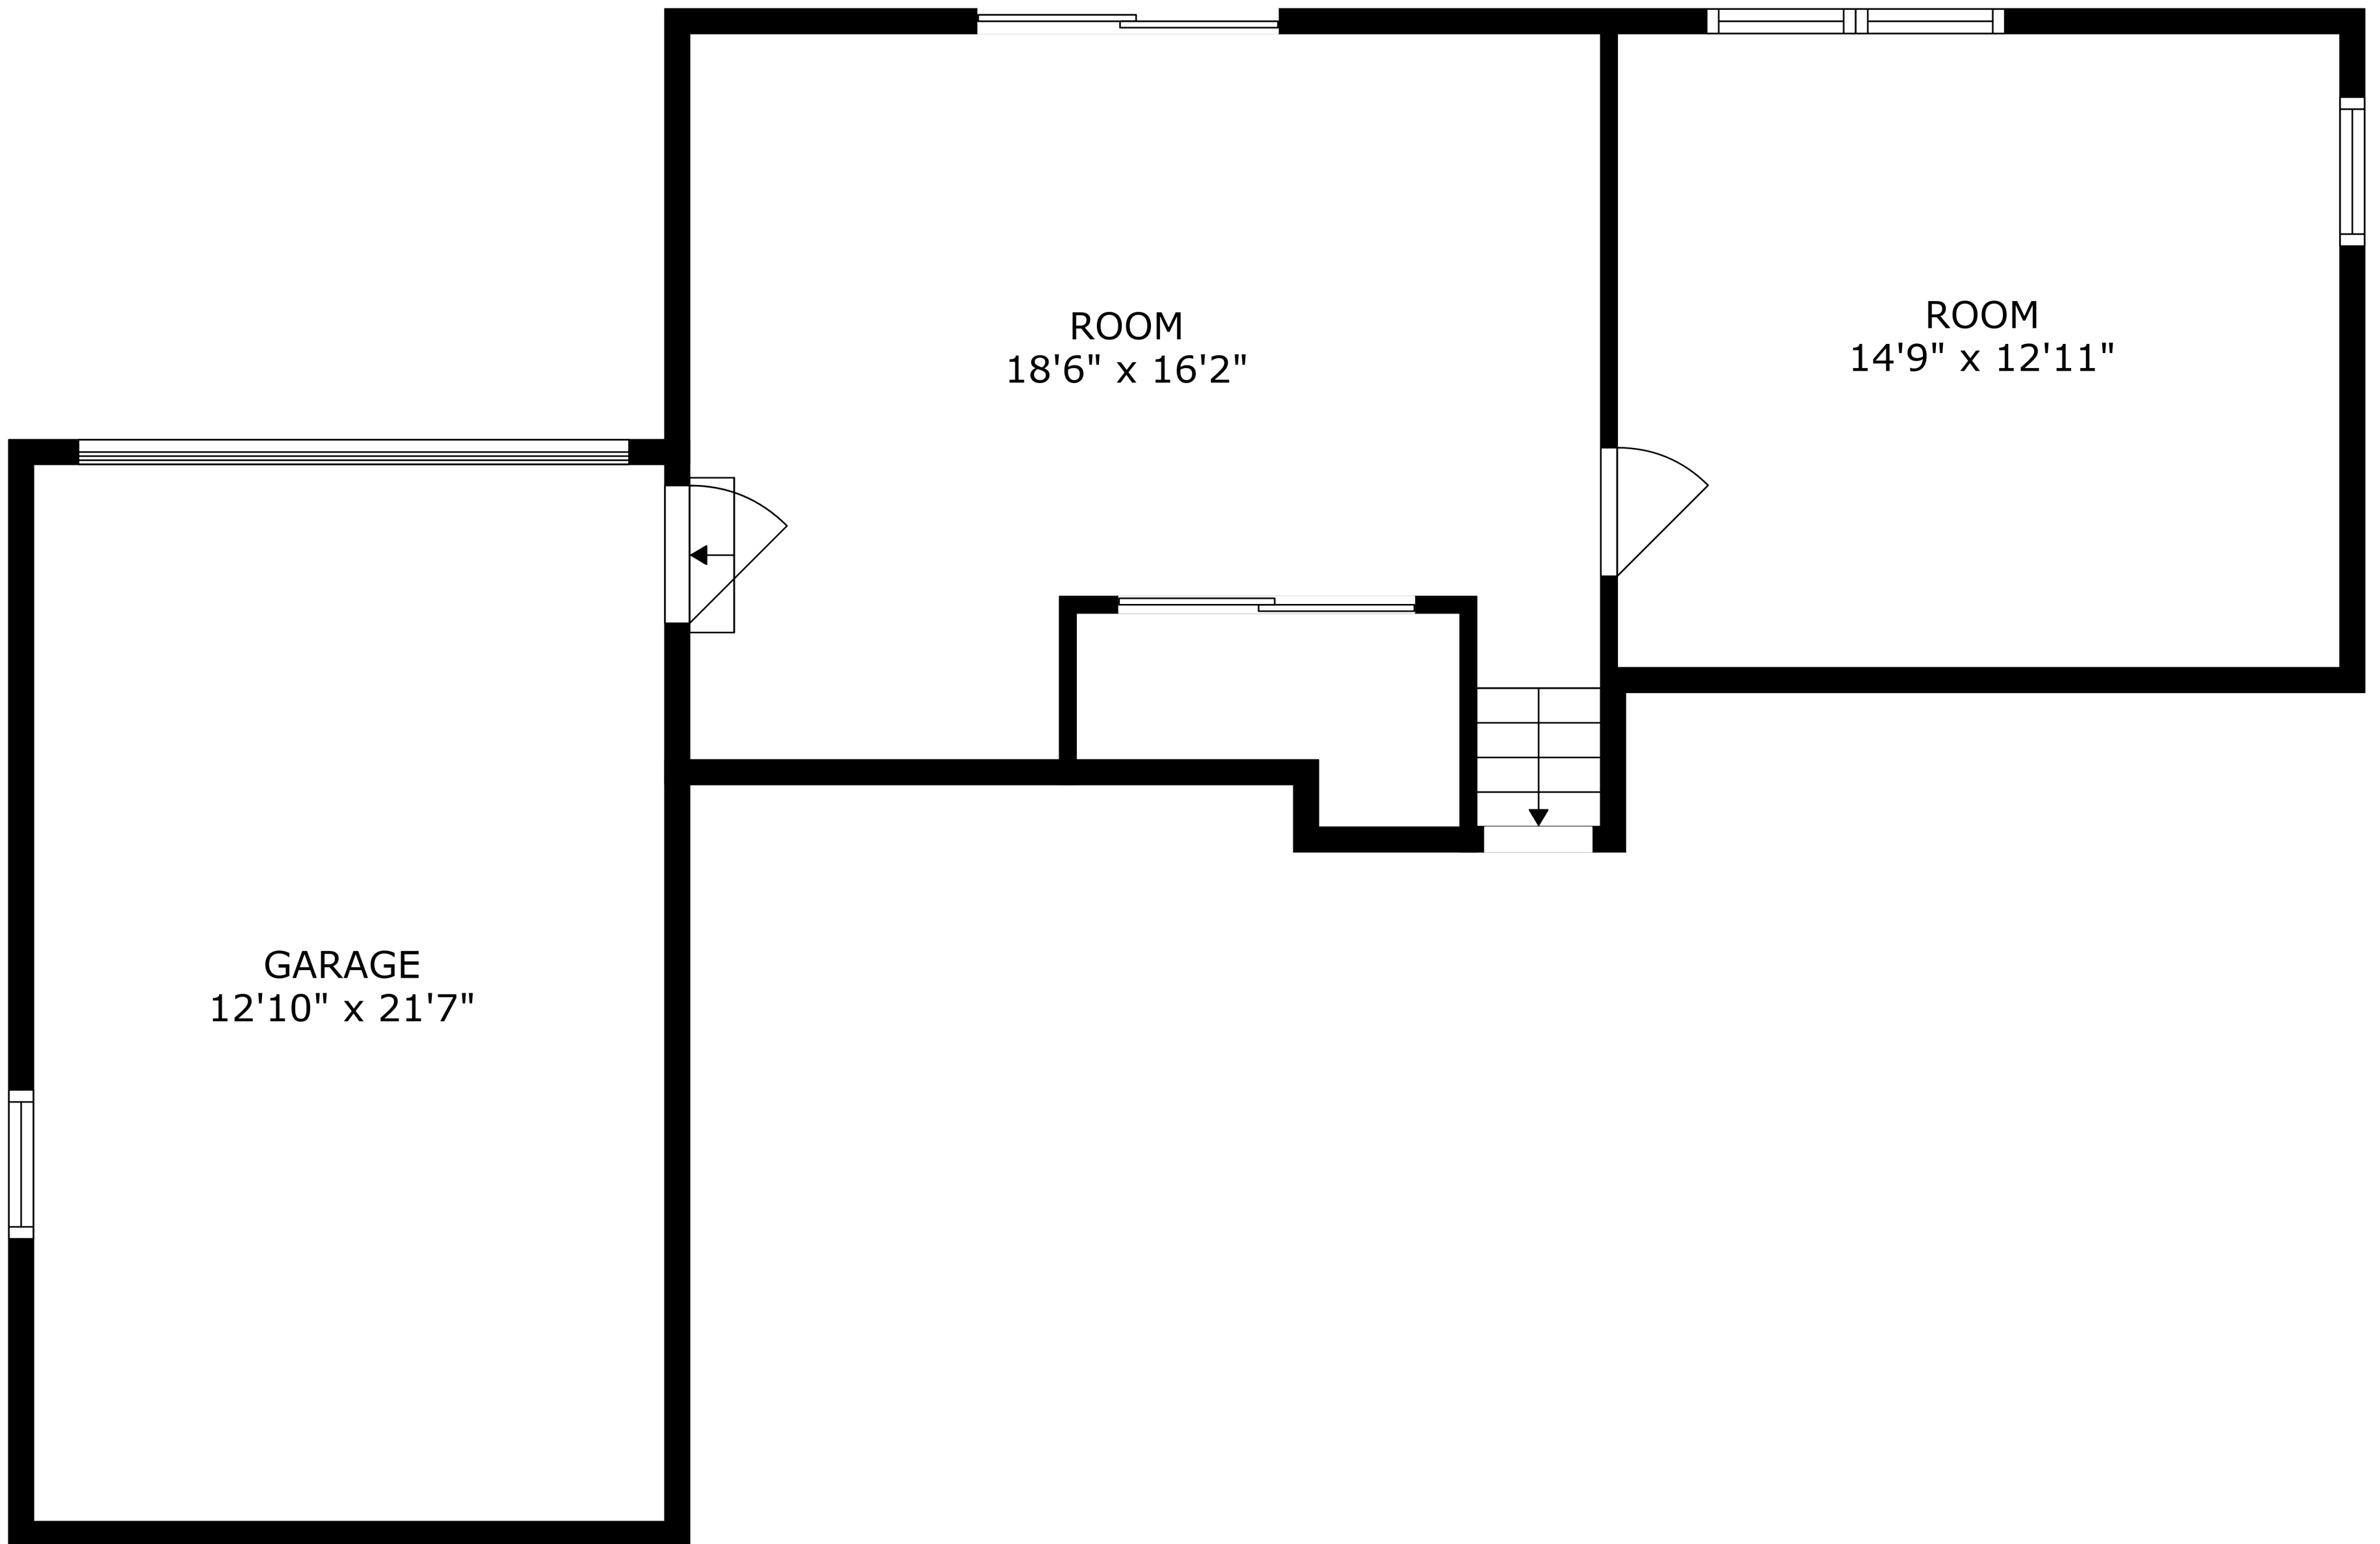

SIZES AND DIMENSIONS ARE APPROXIMATE, ACTUAL MAY VARY.

BEDROOM #3
12'10" x 12'11"

BATH
6'10" x 5'1"

BEDROOM #4
14'6" x 12'1"

SIZES AND DIMENSIONS ARE APPROXIMATE, ACTUAL MAY VARY.

SIZES AND DIMENSIONS ARE APPROXIMATE, ACTUAL MAY VARY.

UNFINISHED BASEMENT

GARAGE
12'10" x 21'7"

ROOM
18'6" x 16'2"

ROOM
14'9" x 12'11"