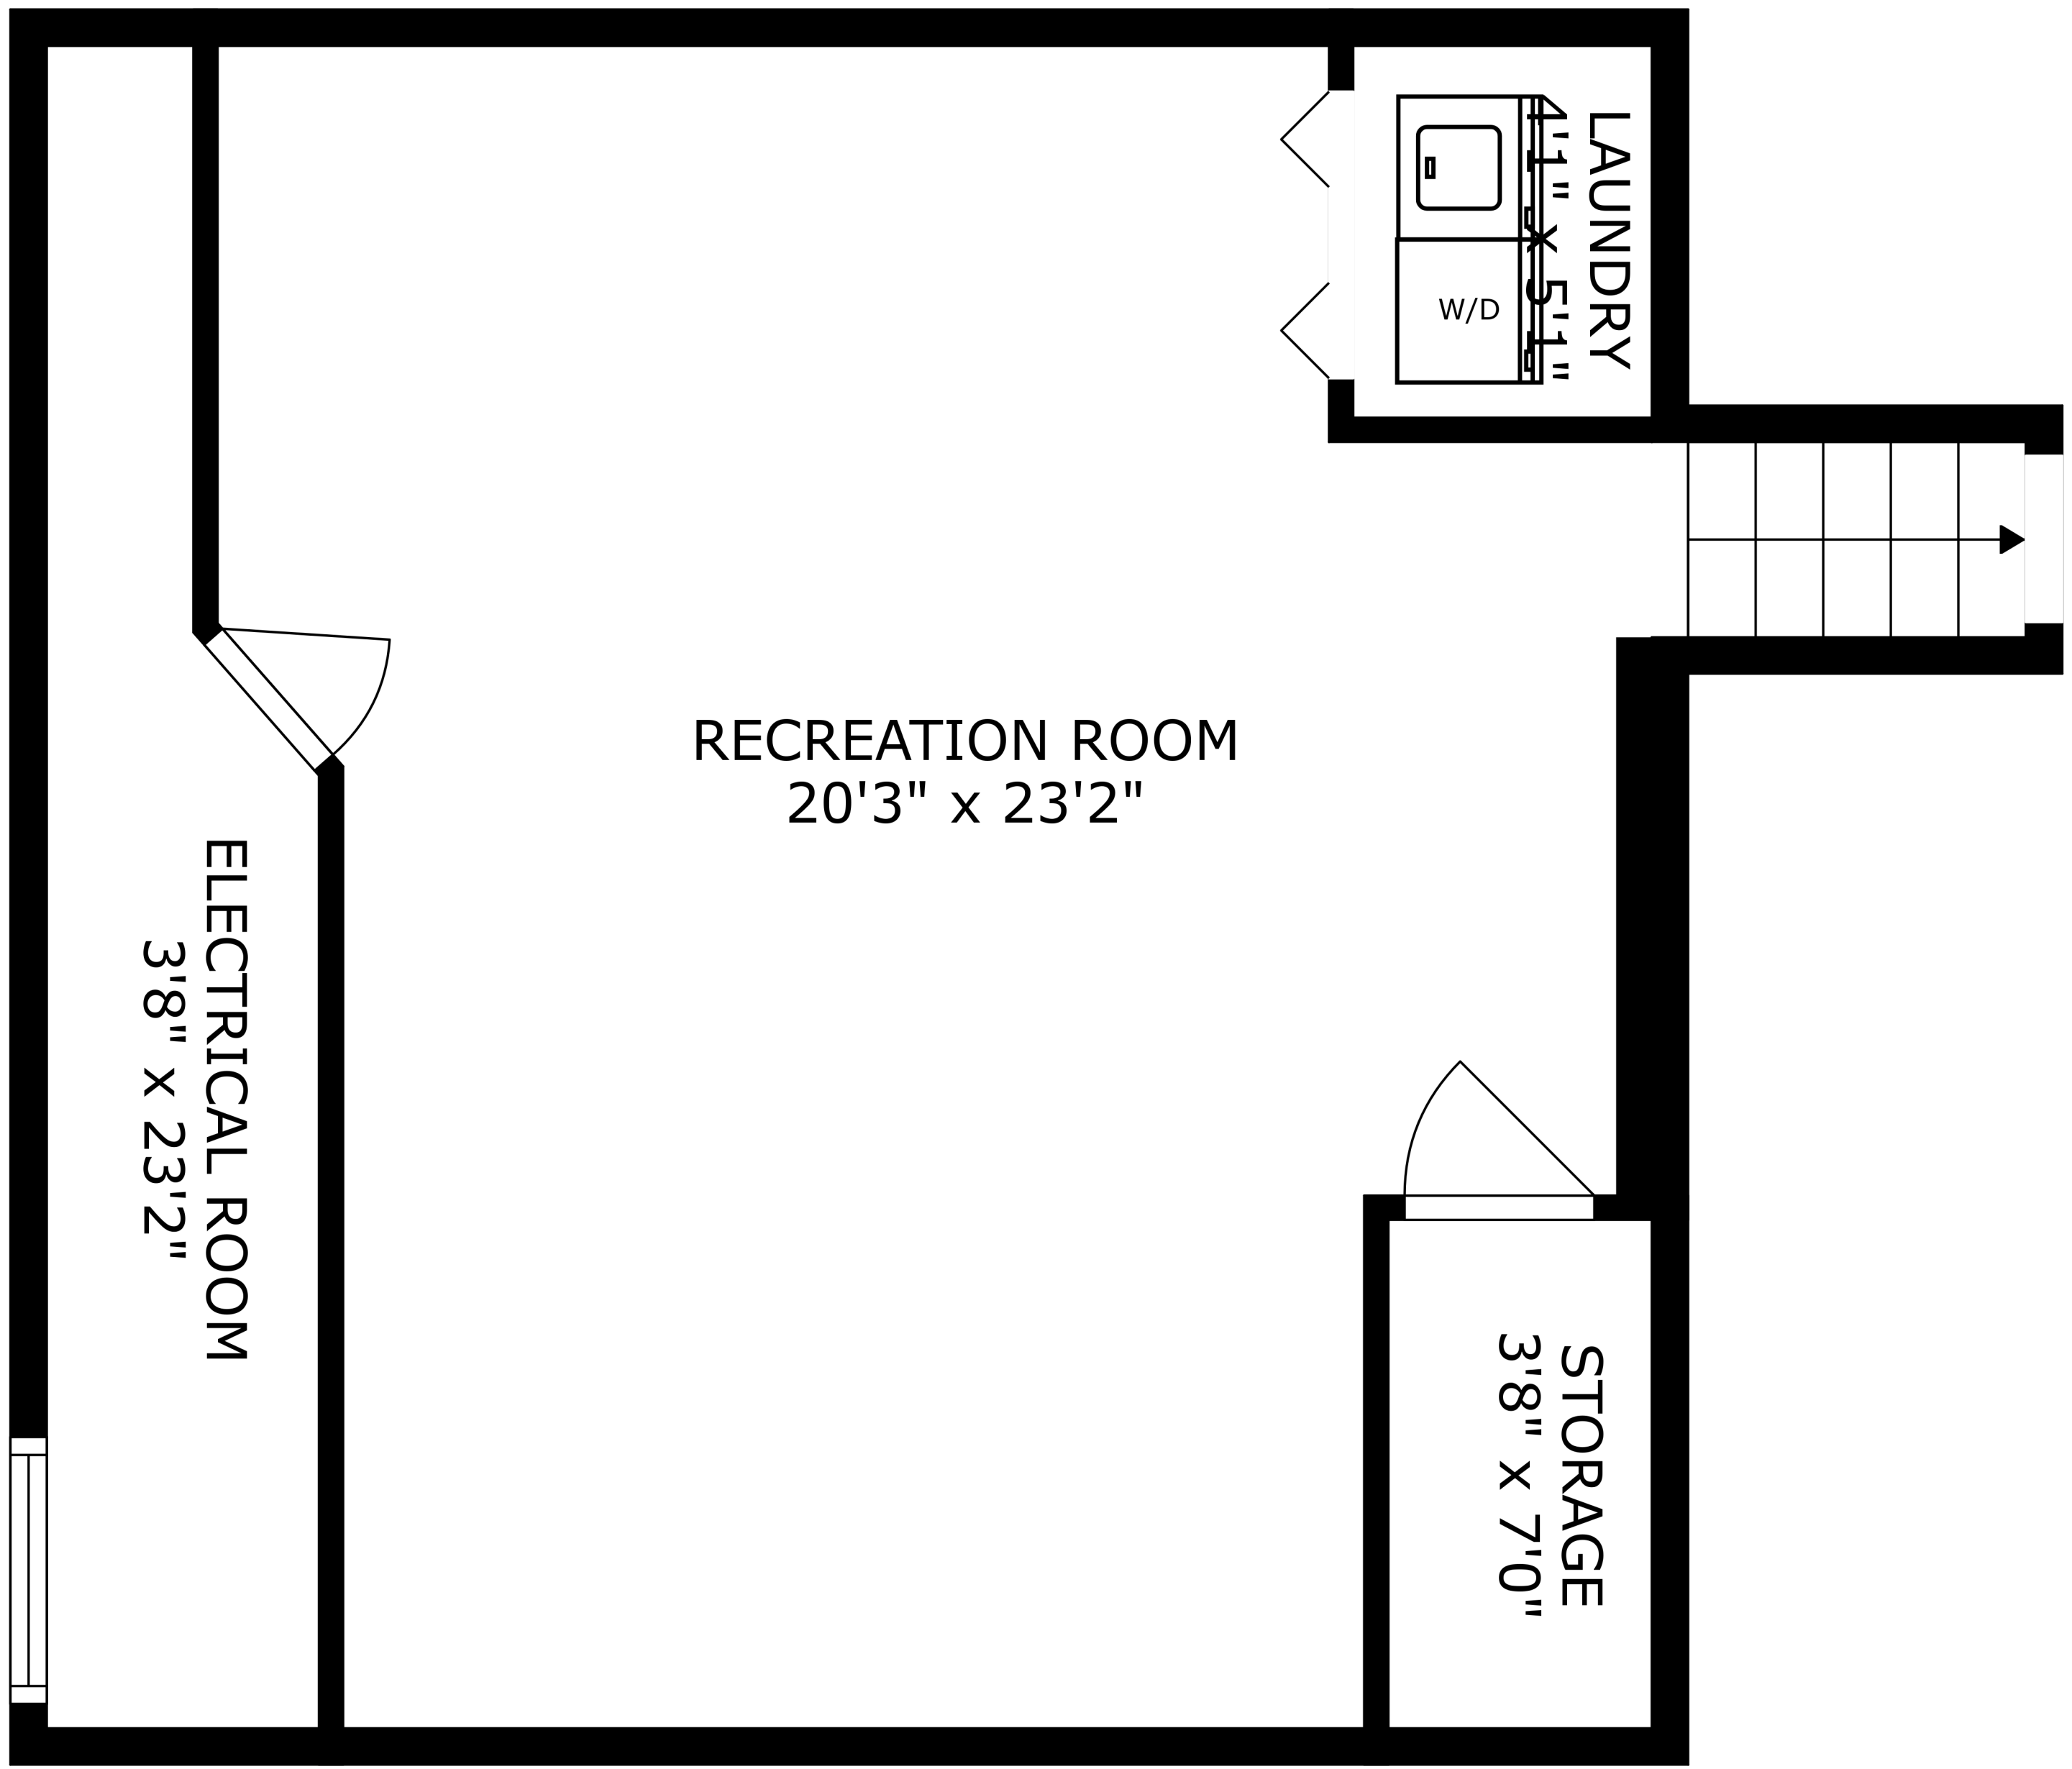

FLOOR 1

FLOOR 2

FLOOR 3

FLOOR 4

SIZES AND DIMENSIONS ARE APPROXIMATE, ACTUAL MAY VARY.

SIZES AND DIMENSIONS ARE APPROXIMATE, ACTUAL MAY VARY.

SIZES AND DIMENSIONS ARE APPROXIMATE, ACTUAL MAY VARY.

RECREATION ROOM
20'3" x 23'2"

ELECTRICAL ROOM
3'8" x 23'2"

STORAGE
3'8" x 7'0"

LAUNDRY
4'1" x 5'1"

W/D