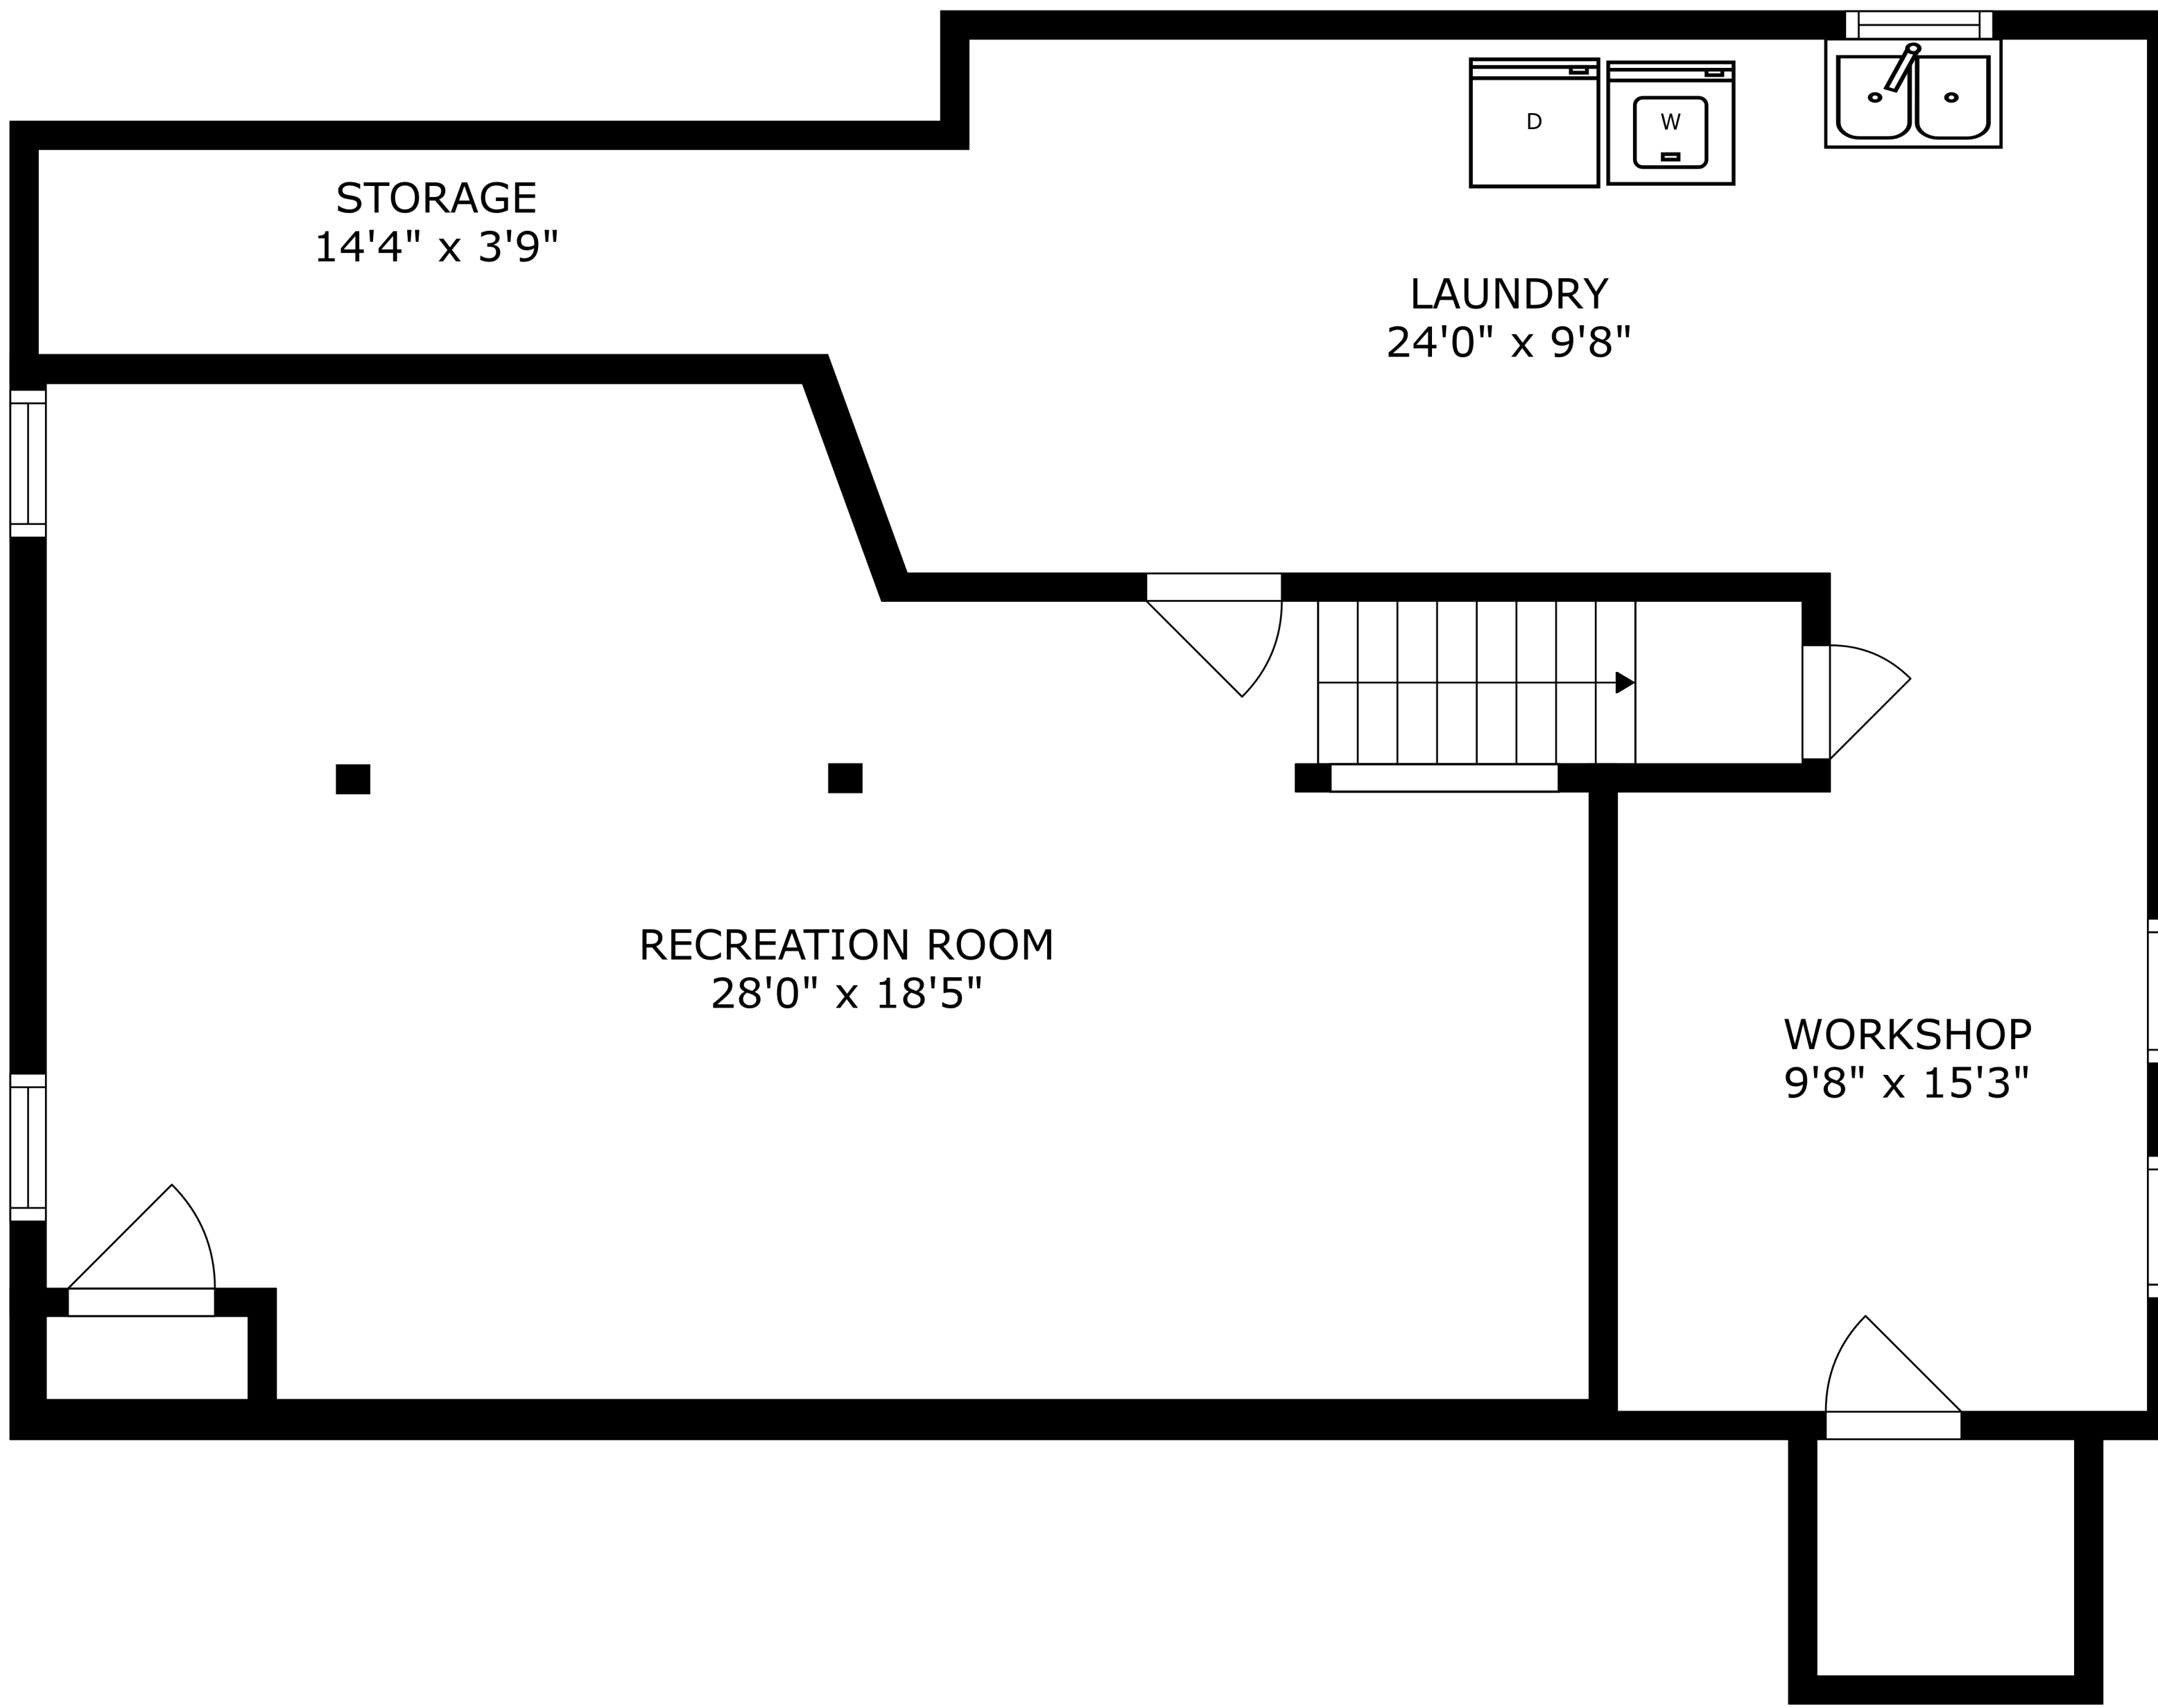

SIZES AND DIMENSIONS ARE APPROXIMATE, ACTUAL MAY VARY.

SIZES AND DIMENSIONS ARE APPROXIMATE, ACTUAL MAY VARY.

STORAGE
14'4" x 3'9"

LAUNDRY
24'0" x 9'8"

RECREATION ROOM
28'0" x 18'5"

WORKSHOP
9'8" x 15'3"