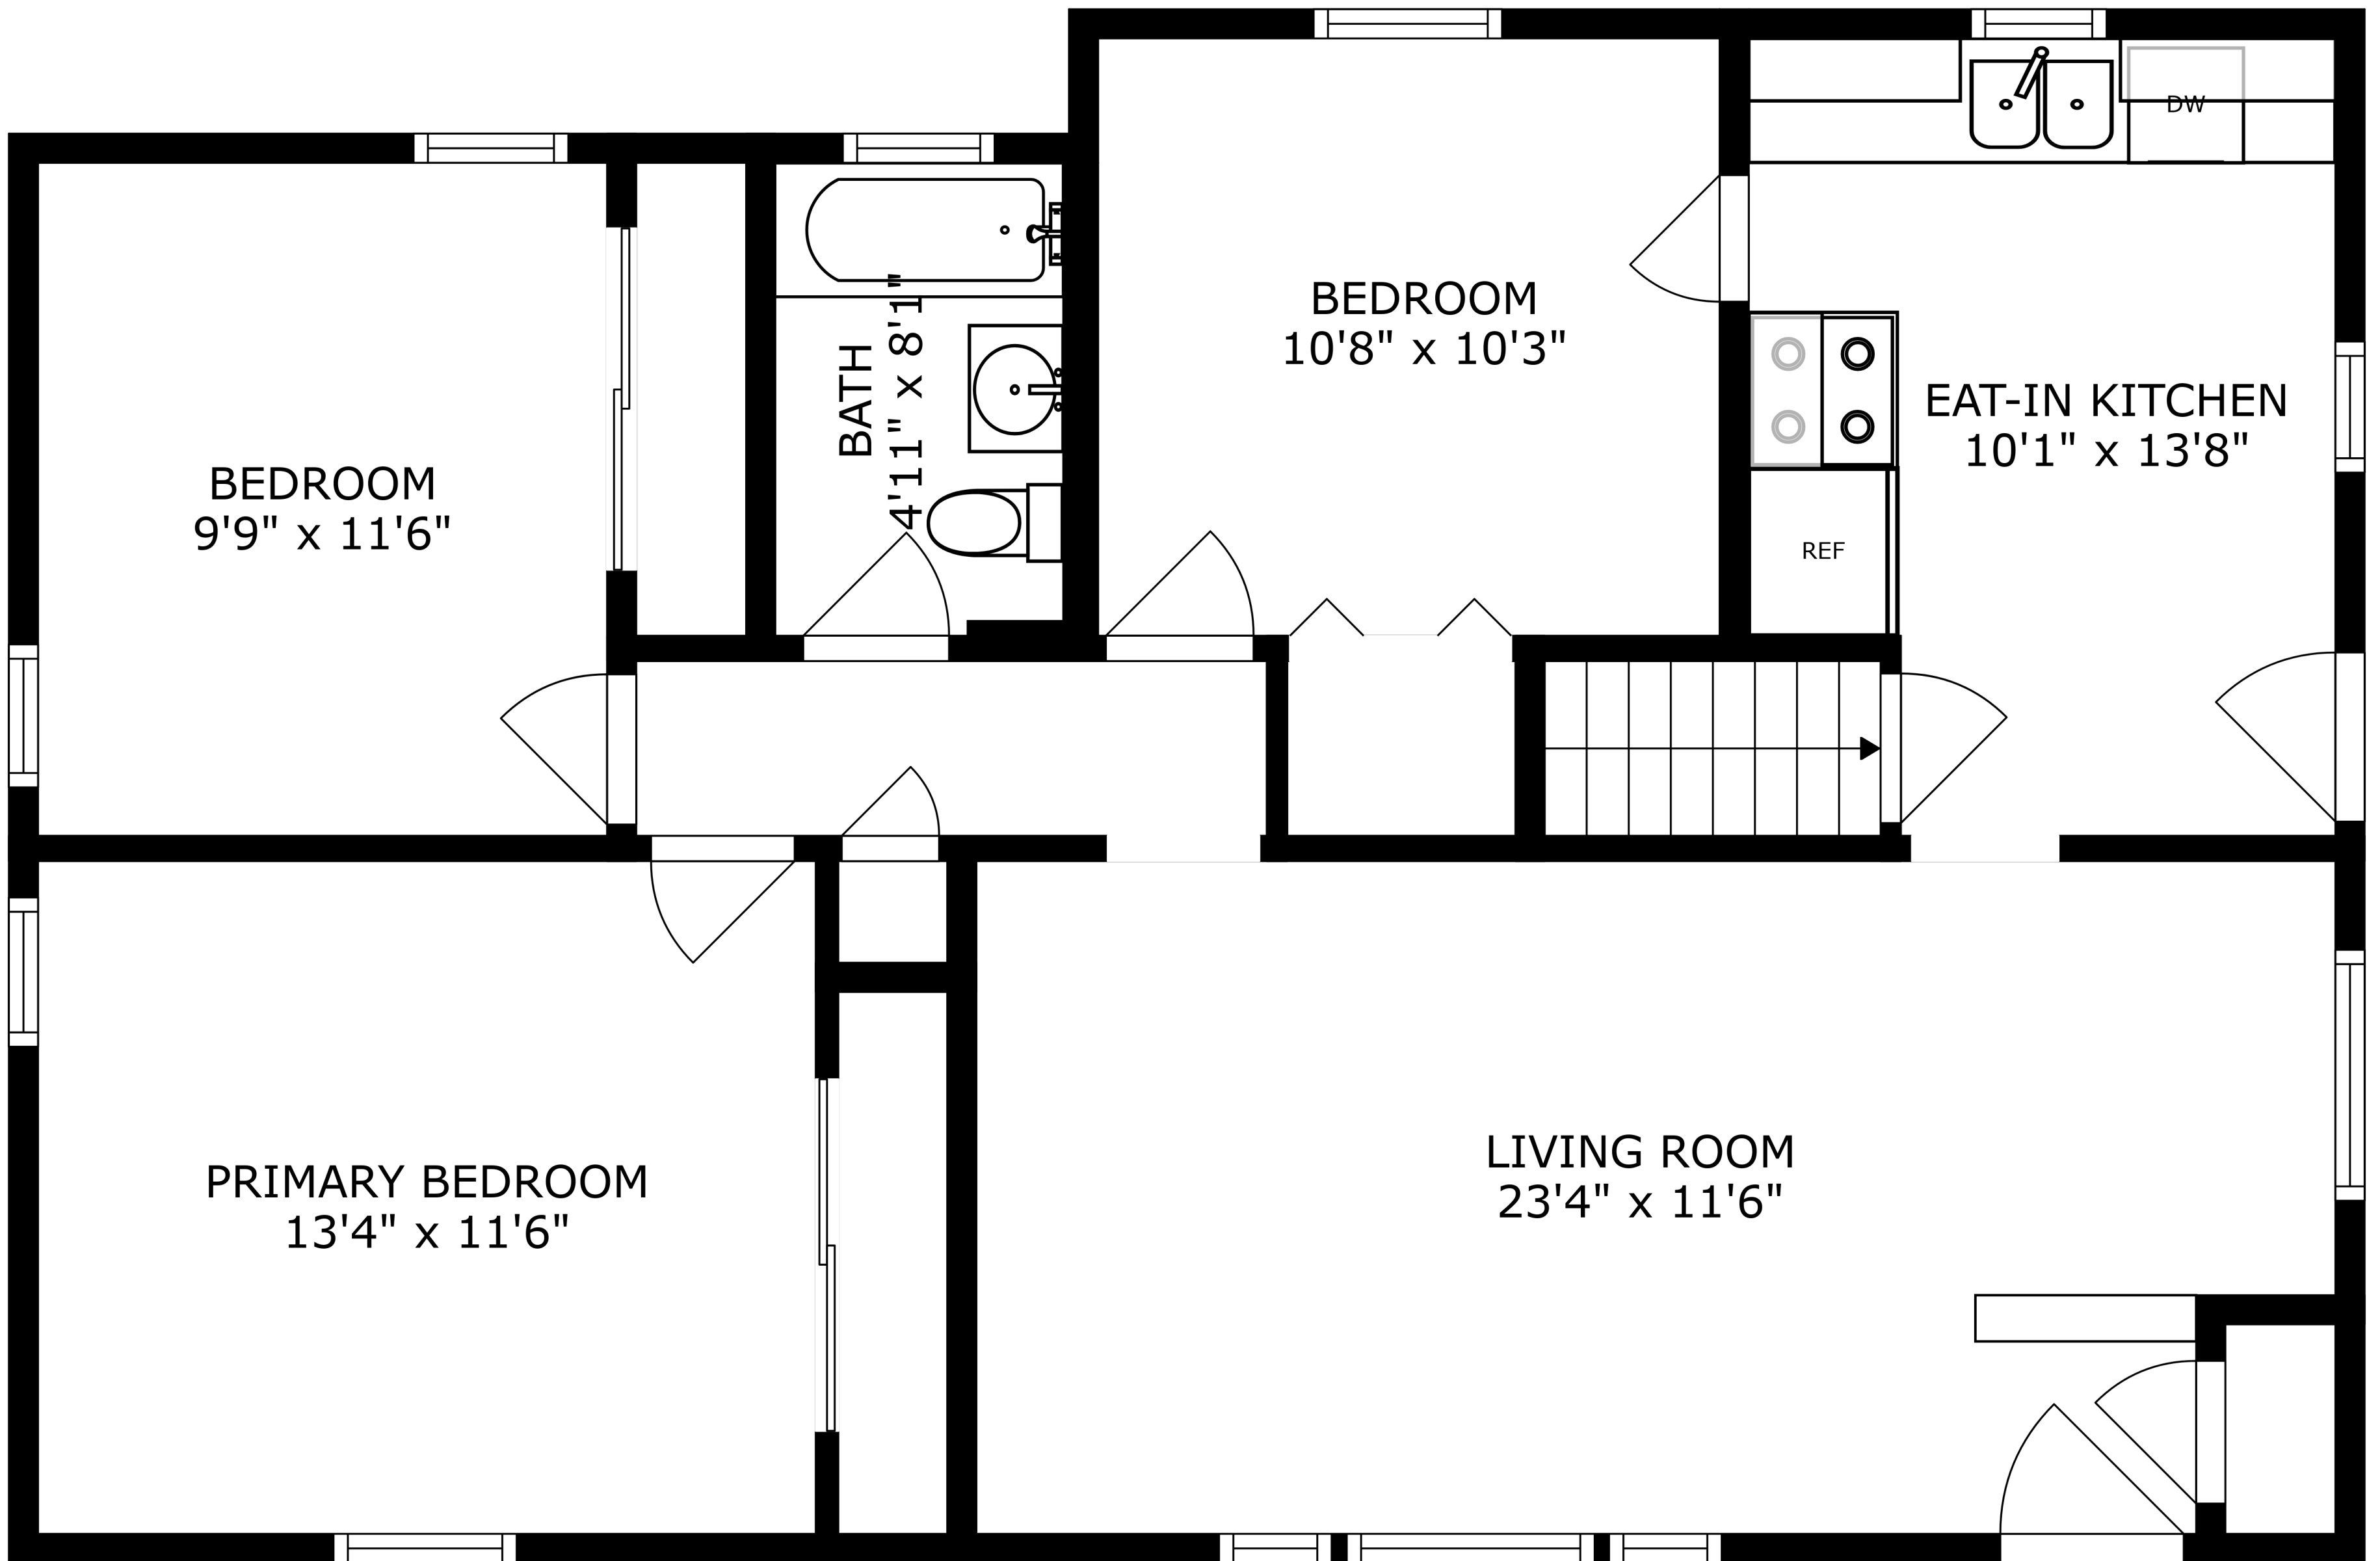

SIZES AND DIMENSIONS ARE APPROXIMATE, ACTUAL MAY VARY.

SIZES AND DIMENSIONS ARE APPROXIMATE, ACTUAL MAY VARY.

STORAGE
14'4" x 3'9"

LAUNDRY
24'0" x 9'8"

RECREATION ROOM
28'0" x 18'5"

WORKSHOP
9'8" x 15'3"