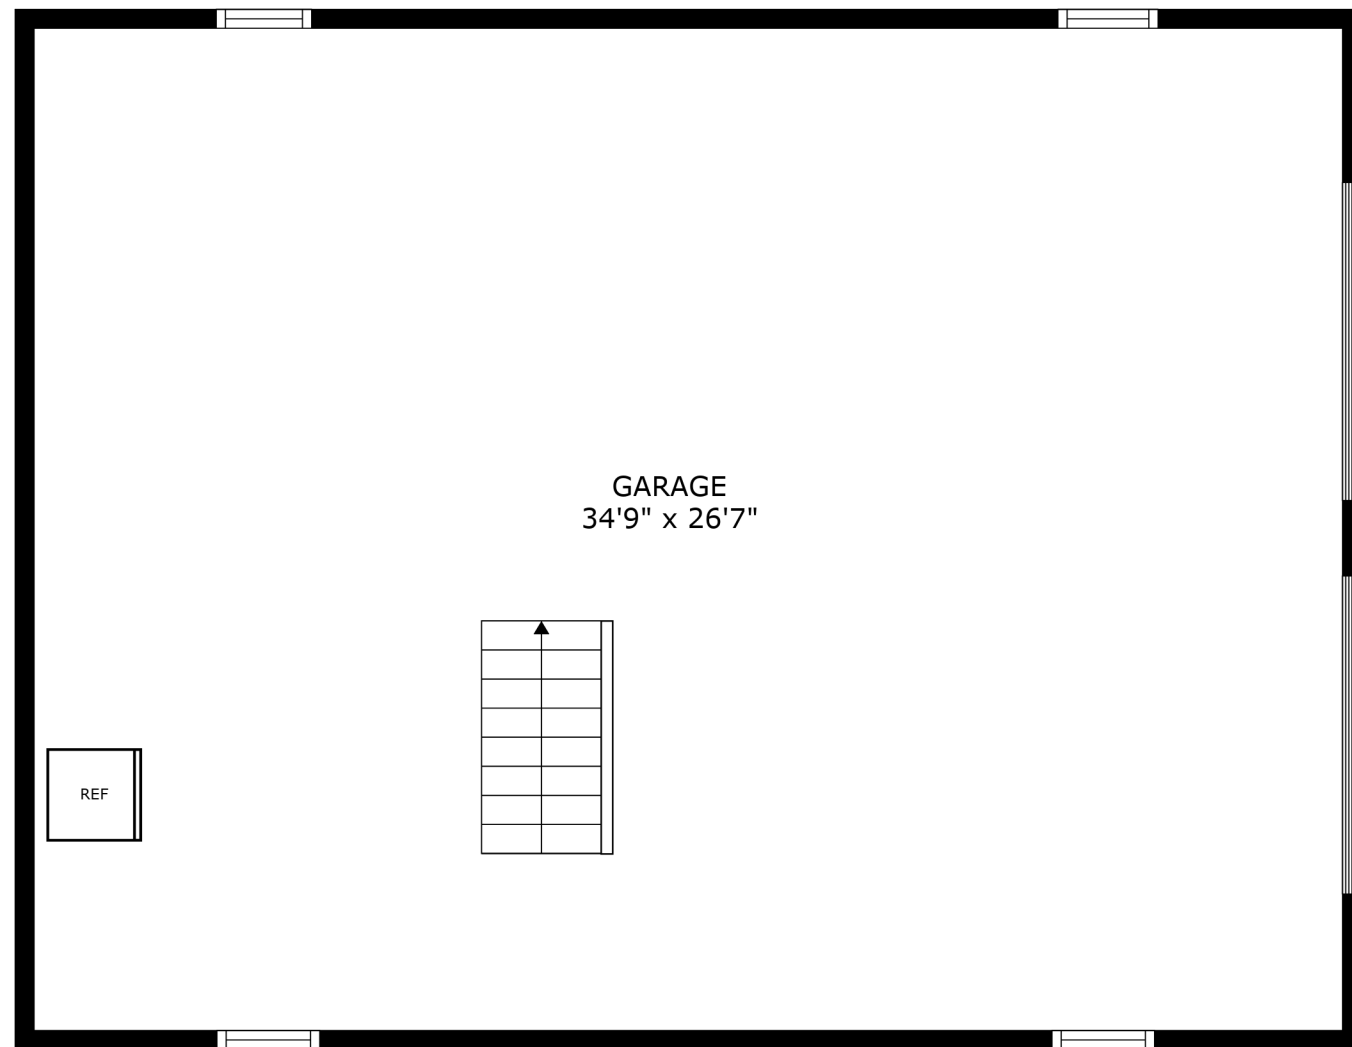

FLOOR 2

FLOOR 3

FLOOR 1

SIZES AND DIMENSIONS ARE APPROXIMATE, ACTUAL MAY VARY.

SIZES AND DIMENSIONS ARE APPROXIMATE, ACTUAL MAY VARY.

GARAGE
34'9" x 26'7"

REF