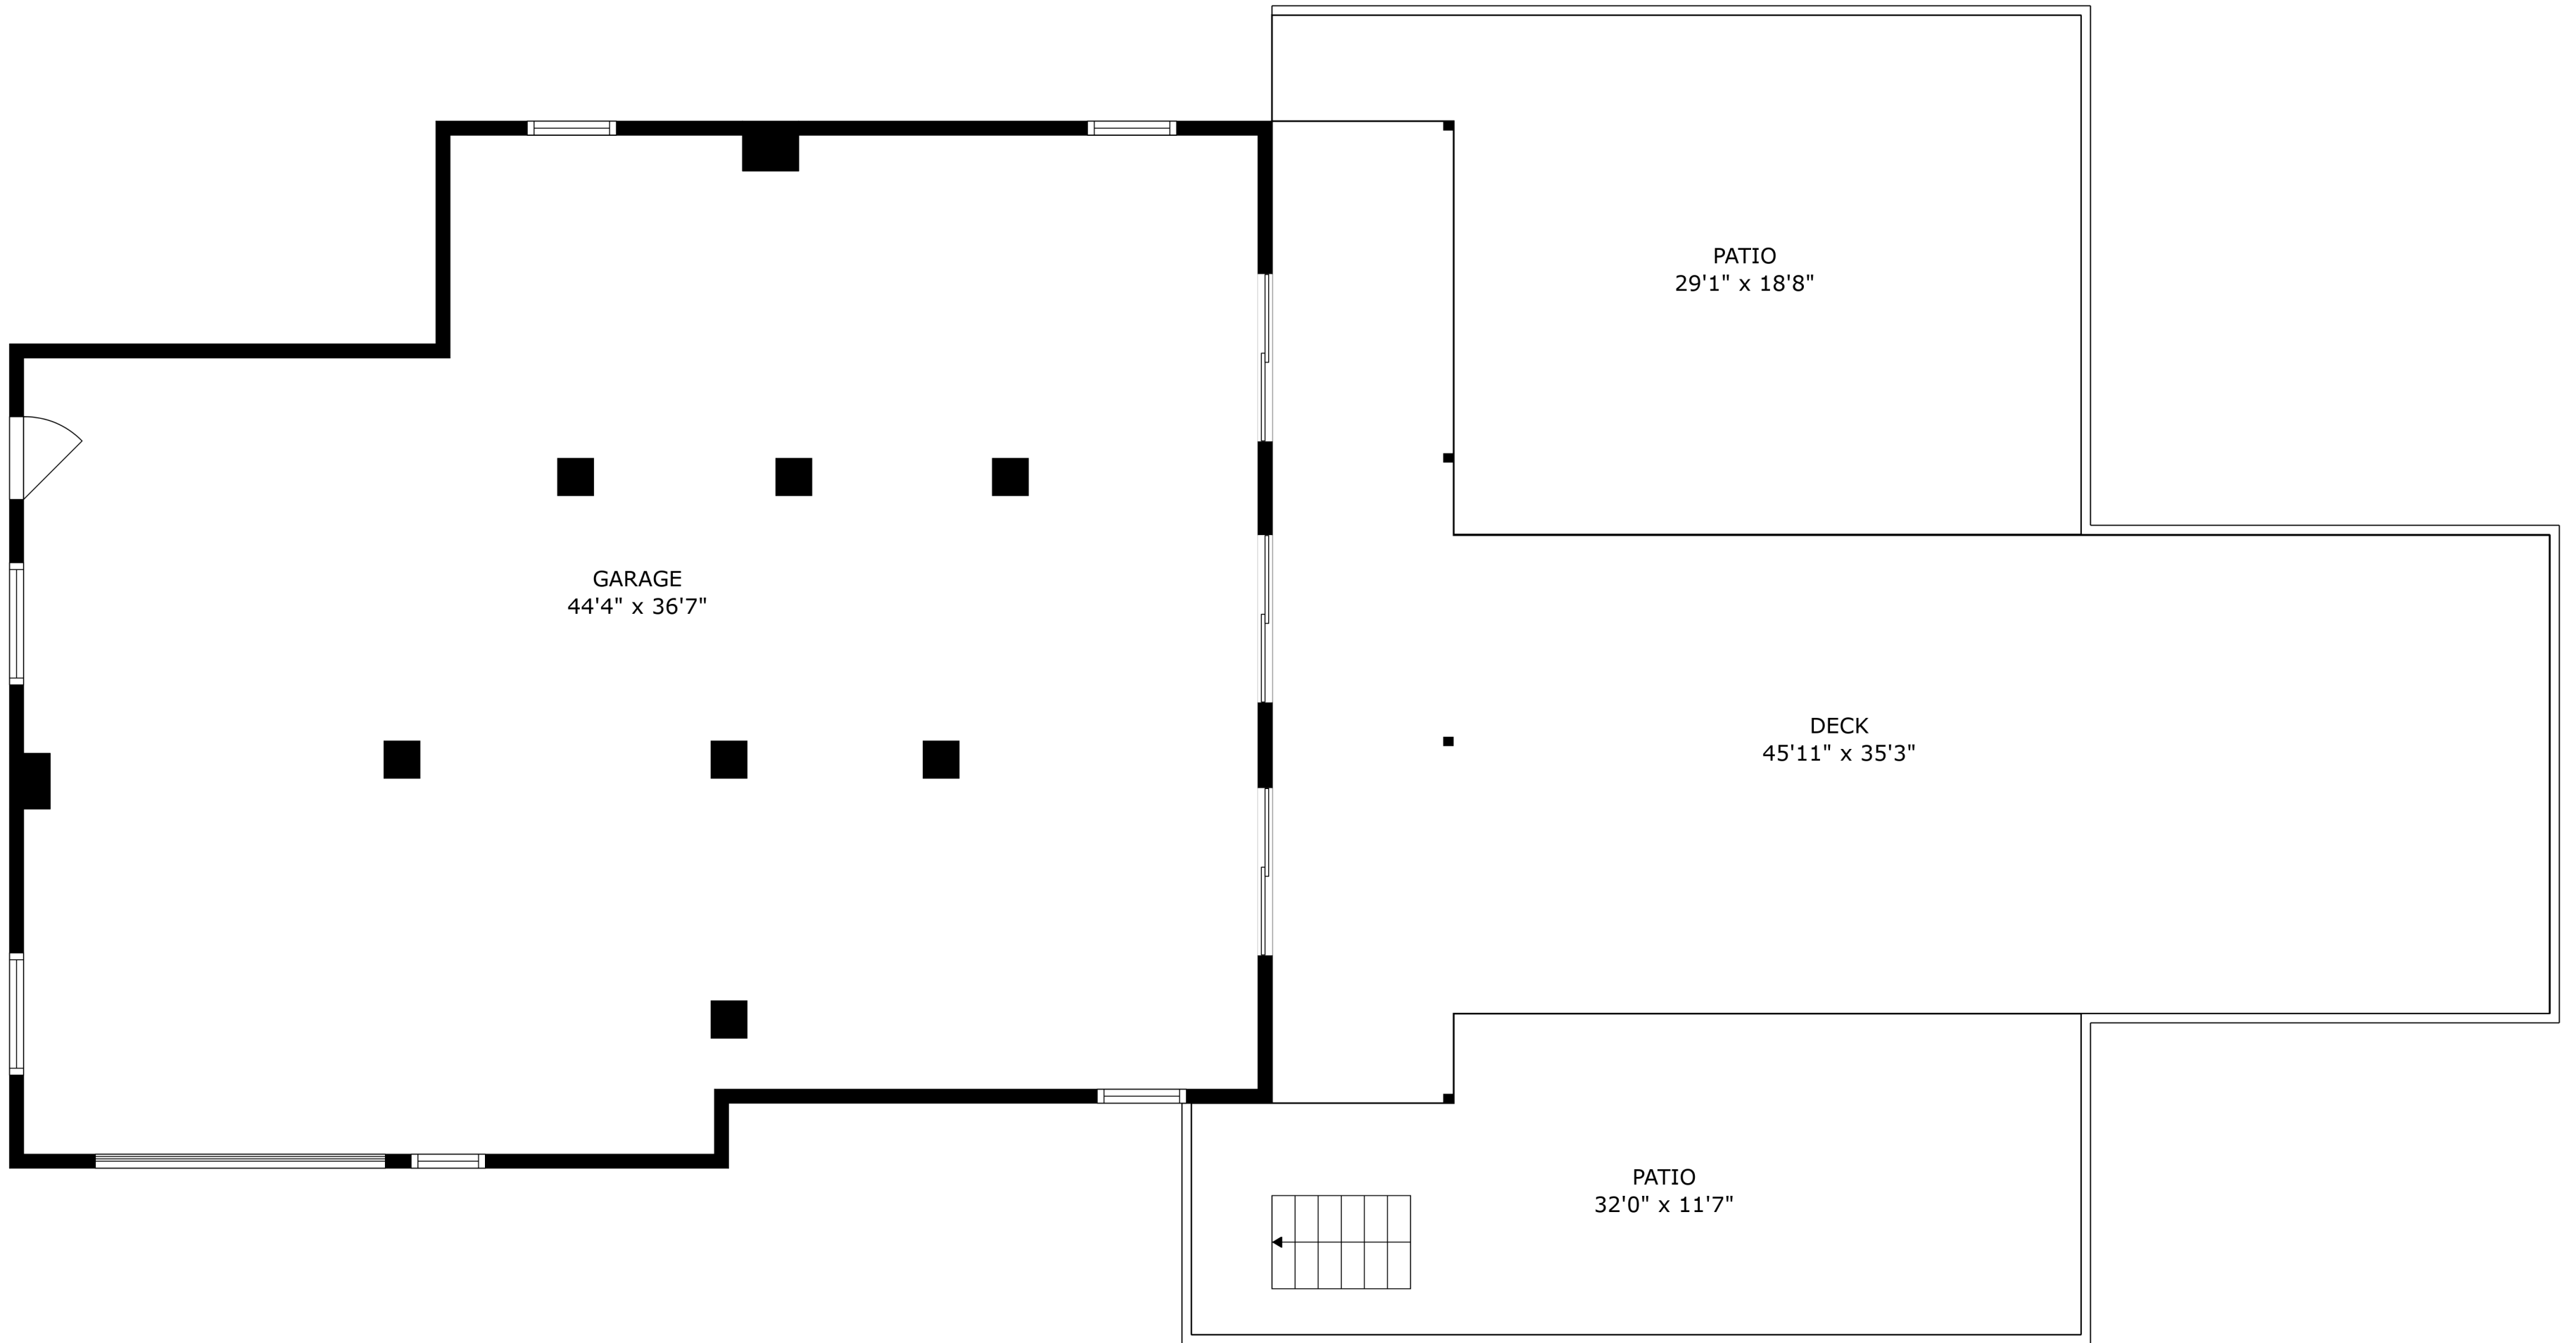

SIZES AND DIMENSIONS ARE APPROXIMATE, ACTUAL MAY VARY.

TERRACE
44'4" x 36'7"

SIZES AND DIMENSIONS ARE APPROXIMATE, ACTUAL MAY VARY.

SIZES AND DIMENSIONS ARE APPROXIMATE, ACTUAL MAY VARY.

SIZES AND DIMENSIONS ARE APPROXIMATE, ACTUAL MAY VARY.