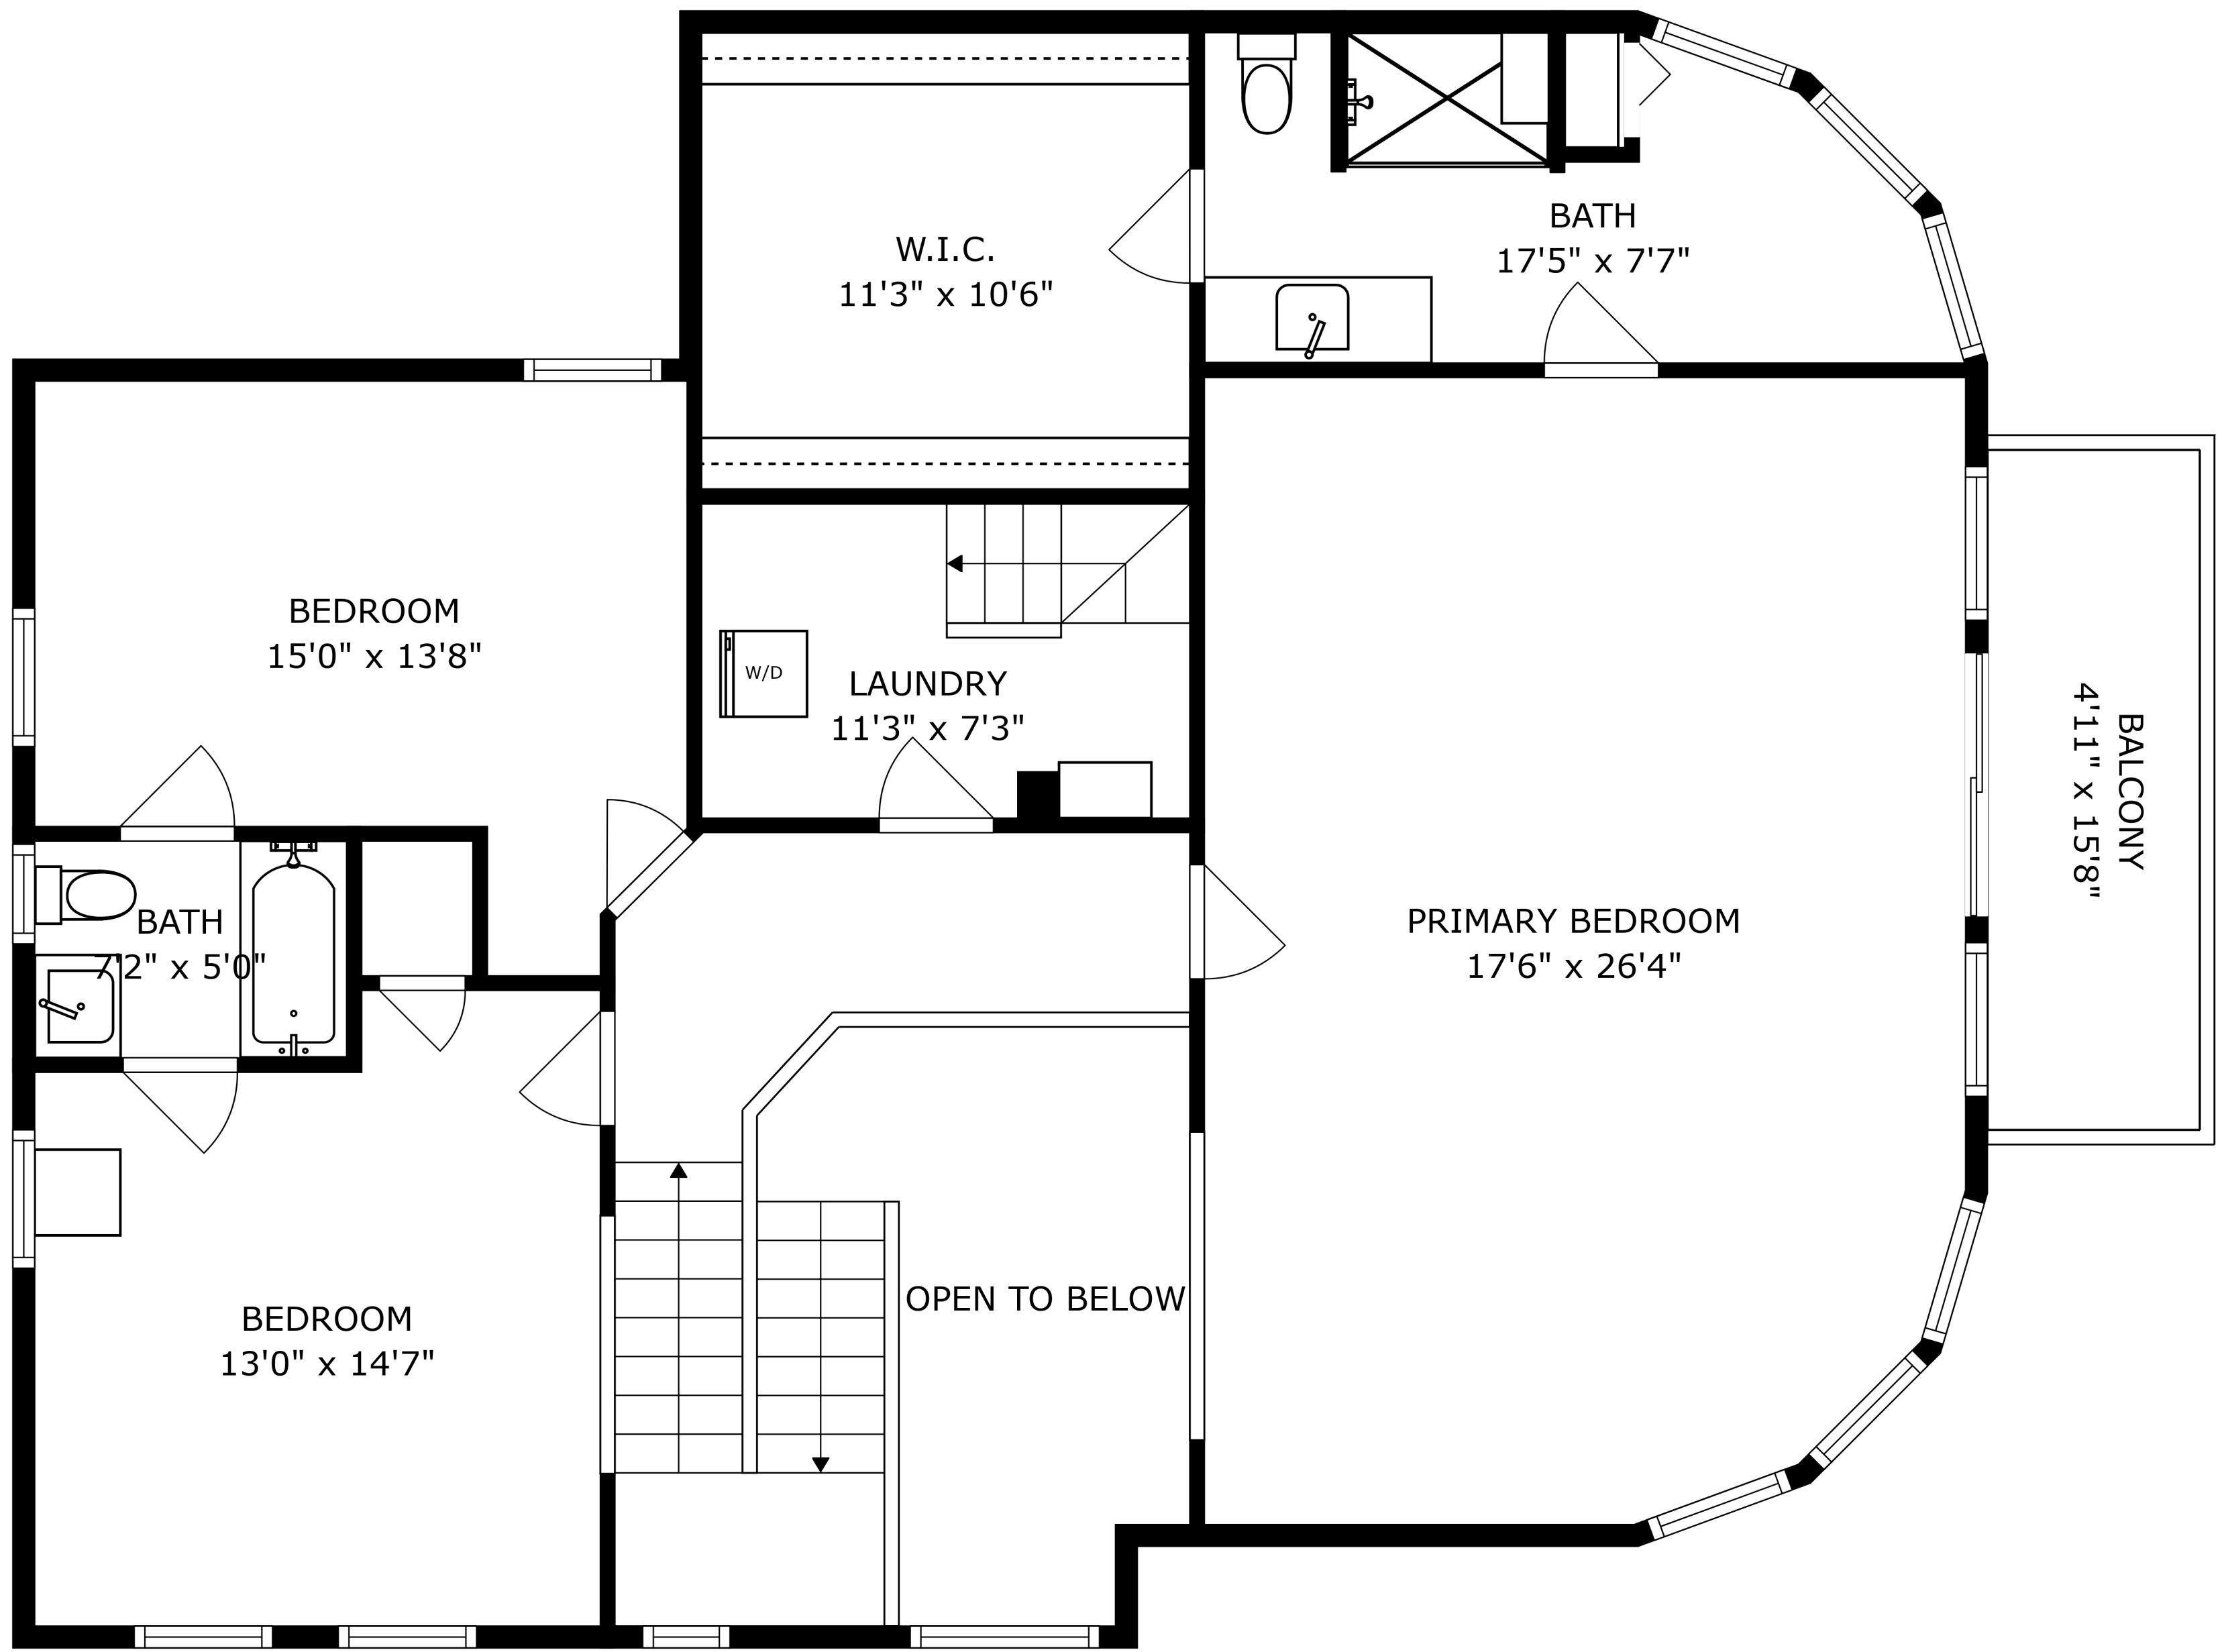

SIZES AND DIMENSIONS ARE APPROXIMATE, ACTUAL MAY VARY.

TERRACE
44'4" x 36'7"

SIZES AND DIMENSIONS ARE APPROXIMATE, ACTUAL MAY VARY.

SIZES AND DIMENSIONS ARE APPROXIMATE, ACTUAL MAY VARY.

SIZES AND DIMENSIONS ARE APPROXIMATE, ACTUAL MAY VARY.