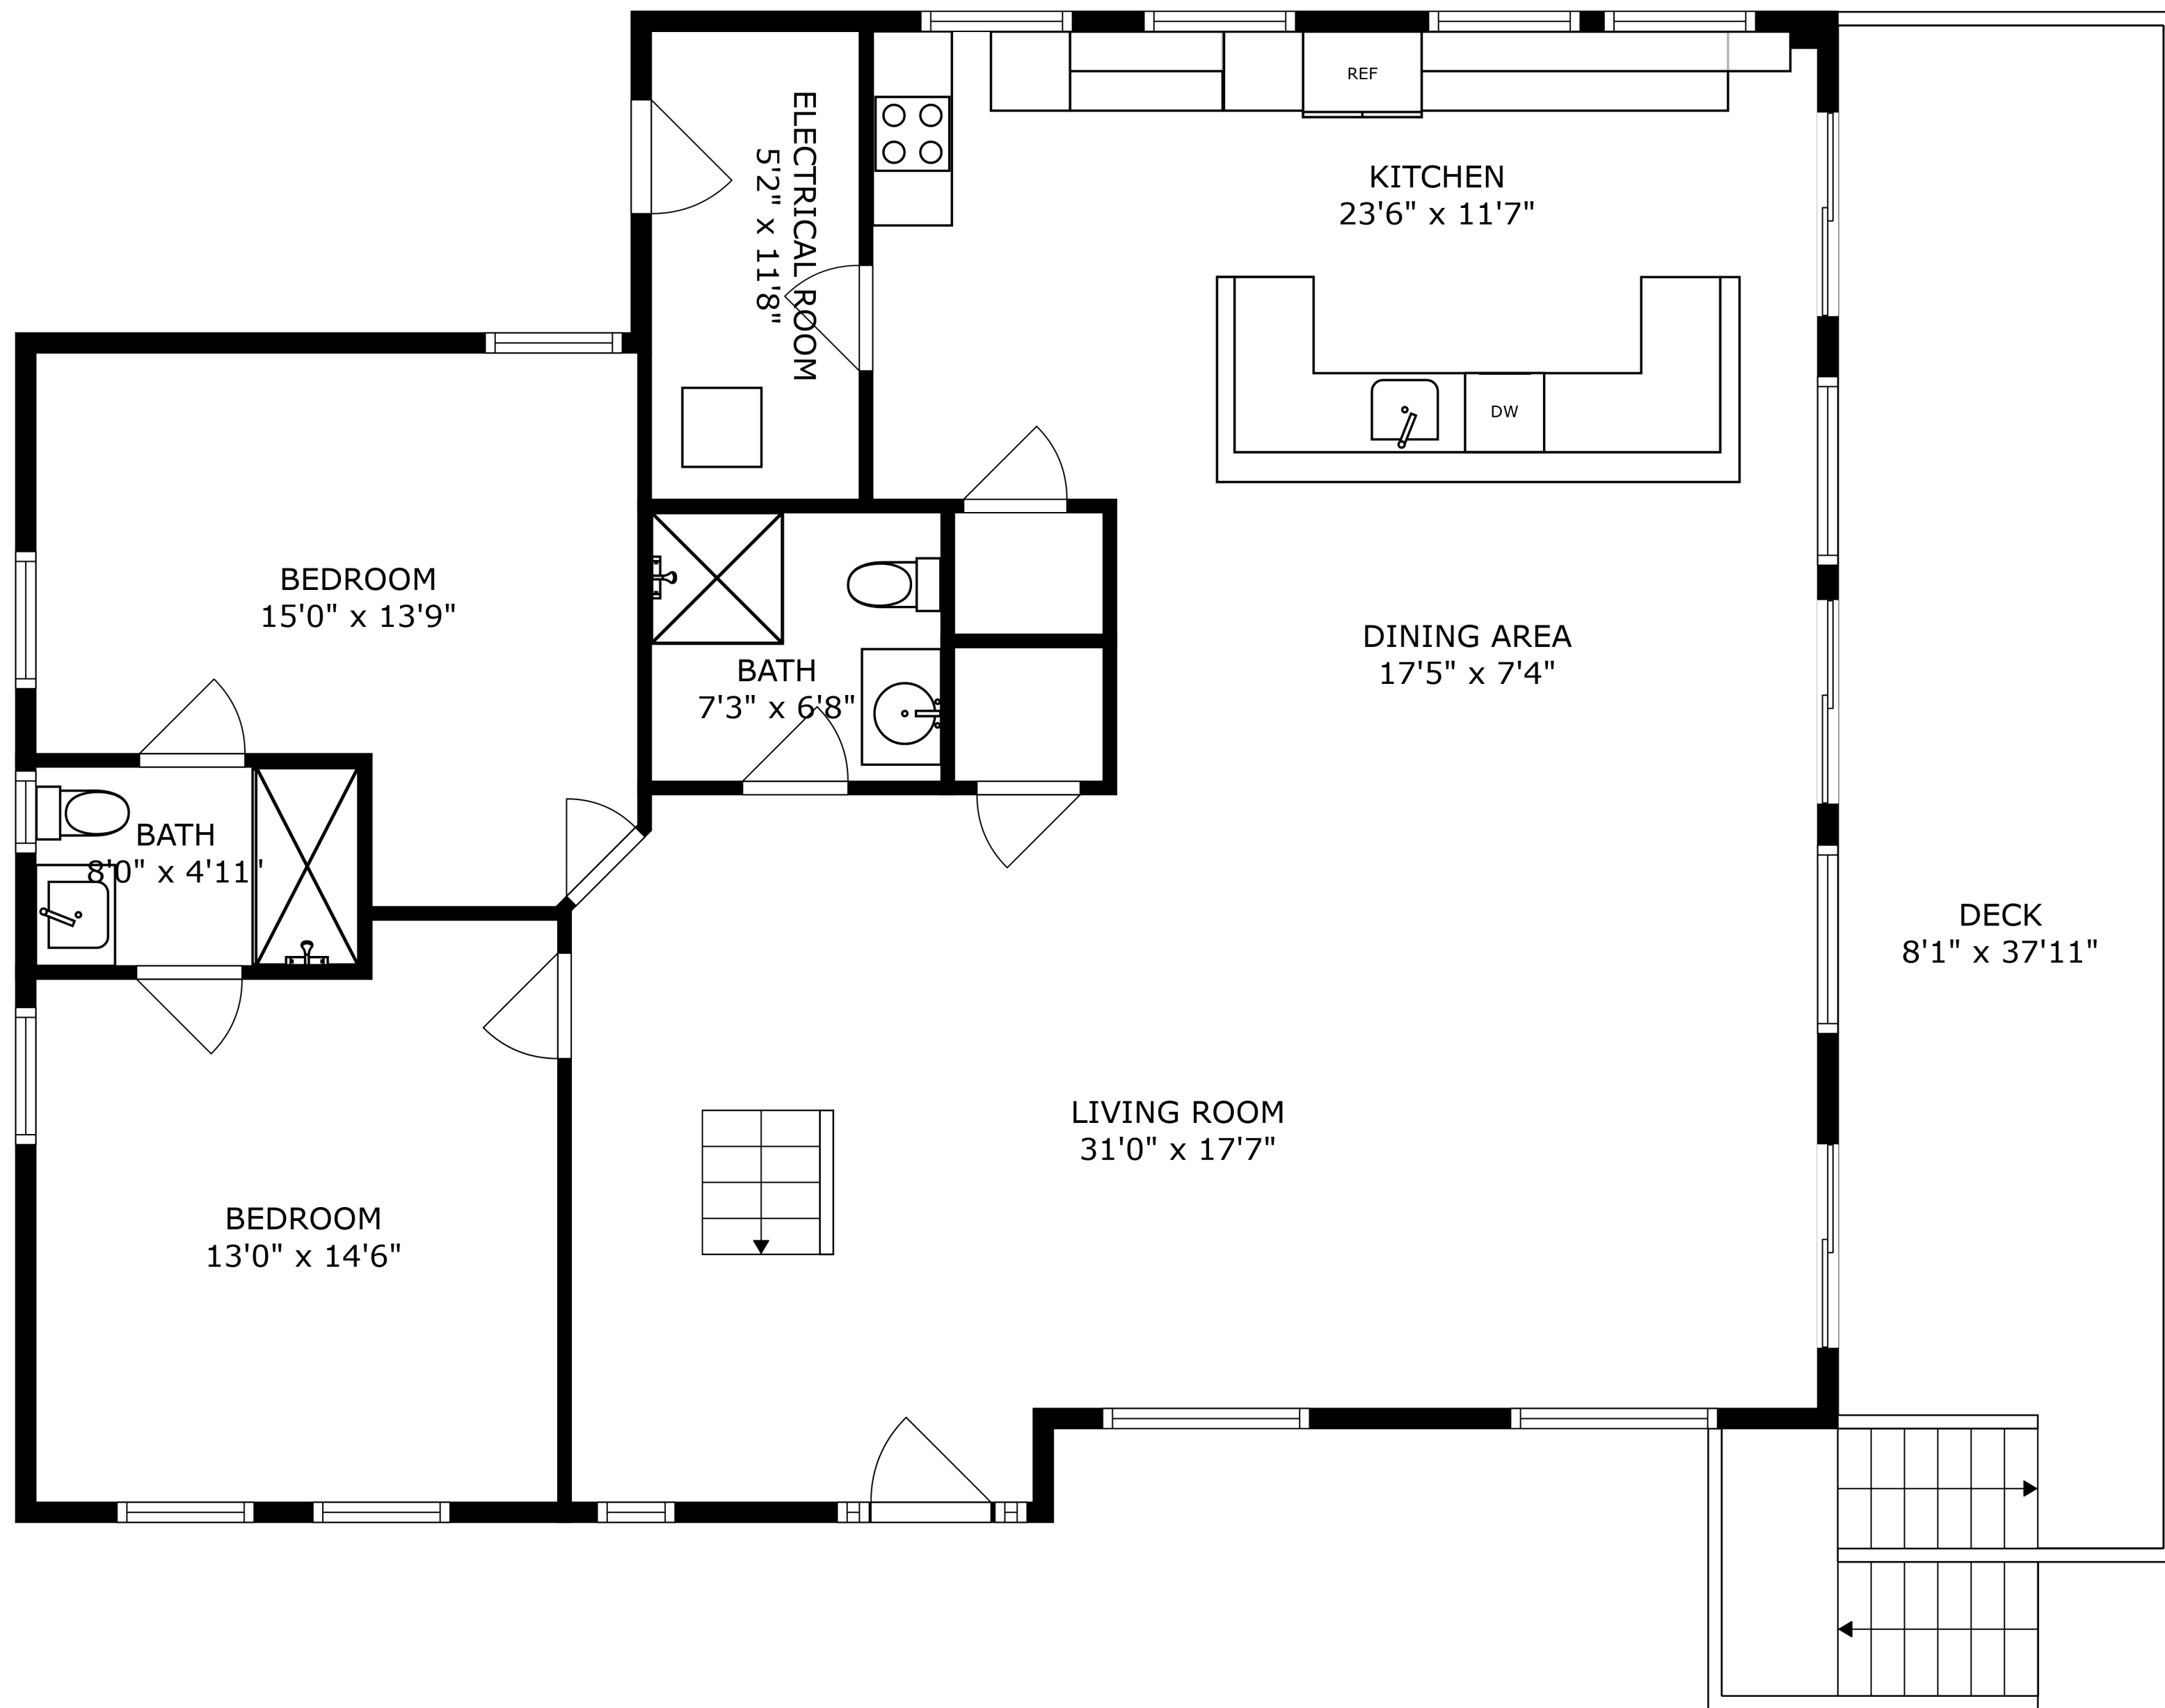

SIZES AND DIMENSIONS ARE APPROXIMATE, ACTUAL MAY VARY.

TERRACE
44'4" x 36'7"

SIZES AND DIMENSIONS ARE APPROXIMATE, ACTUAL MAY VARY.

SIZES AND DIMENSIONS ARE APPROXIMATE, ACTUAL MAY VARY.

SIZES AND DIMENSIONS ARE APPROXIMATE, ACTUAL MAY VARY.